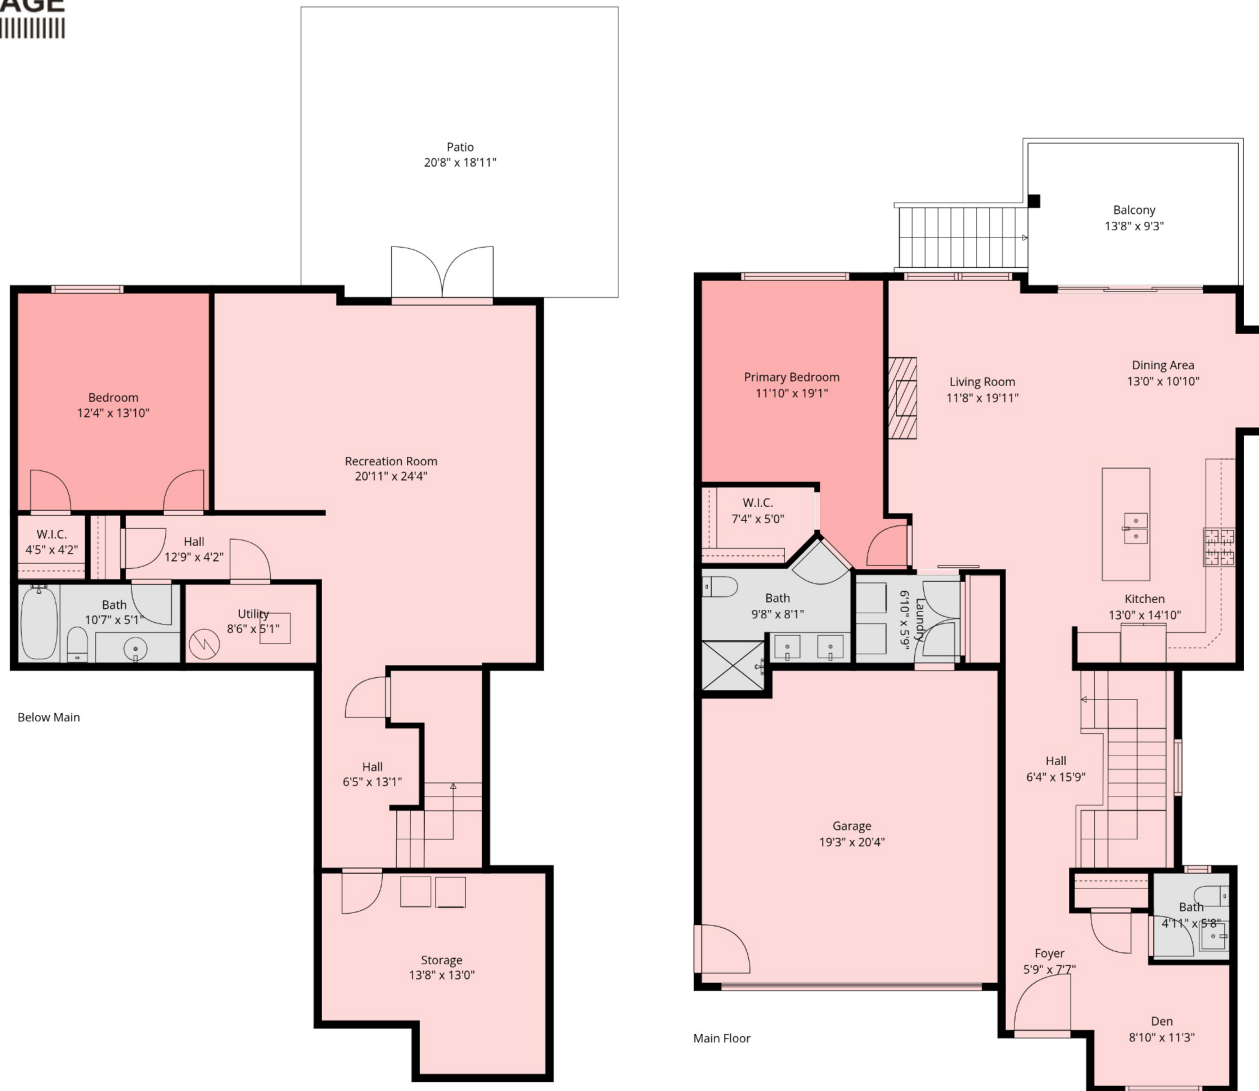

**Estimated Areas:**  
Below Main: 1204 (192 sq. ft unfinished storage)  
Main Floor: 1301 sq. ft  
**Total: 2505 Sq. Ft (192 Sq. Ft Unfinished Storage)**

**Estimated Areas:**  
Below Main: 1204 (192 sq. ft unfinished storage)  
Main Floor: 1301 sq. ft  
**Total: 2505 Sq. Ft (192 Sq. Ft Unfinished Storage)**

**Estimated Areas:**  
 Below Main: 1204 (192 sq. ft unfinished storage)  
 Main Floor: 1301 sq. ft  
**Total: 2505 Sq. Ft (192 Sq. Ft Unfinished Storage)**