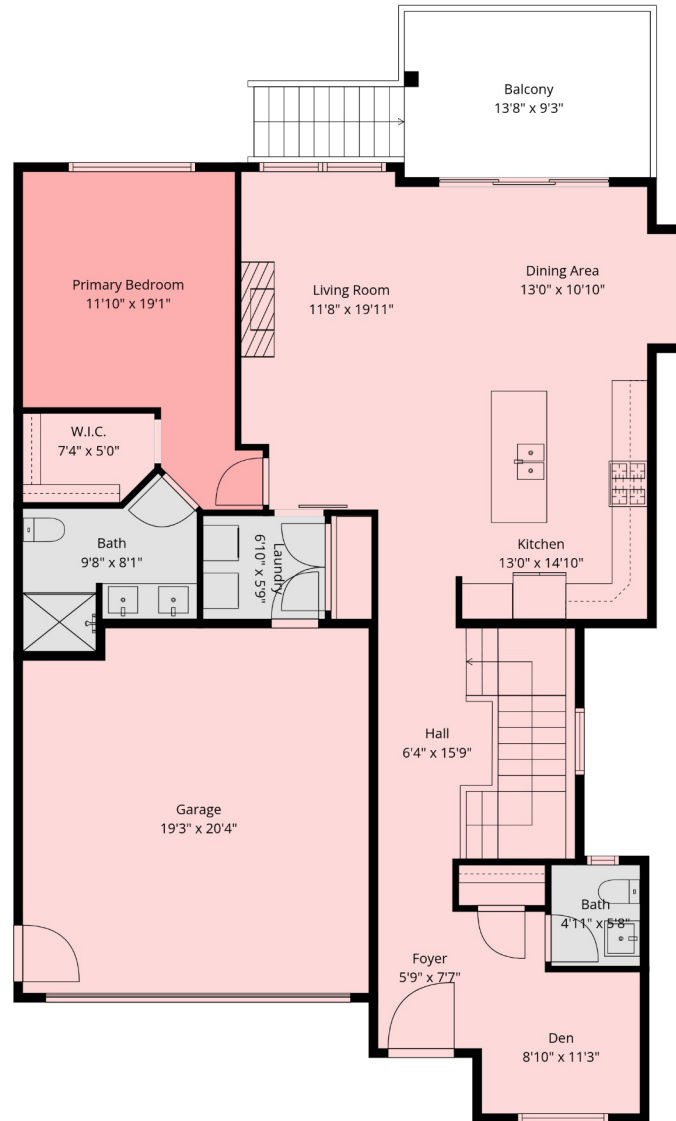

**Estimated Areas:**  
Below Main: 1204 (192 sq. ft unfinished storage)  
Main Floor: 1301 sq. ft  
**Total: 2505 Sq. Ft (192 Sq. Ft Unfinished Storage)**

**Estimated Areas:**  
Below Main: 1204 (192 sq. ft unfinished storage)  
Main Floor: 1301 sq. ft  
**Total: 2505 Sq. Ft (192 Sq. Ft Unfinished Storage)**

**Estimated Areas:**  
 Below Main: 1204 (192 sq. ft unfinished storage)  
 Main Floor: 1301 sq. ft  
**Total: 2505 Sq. Ft (192 Sq. Ft Unfinished Storage)**