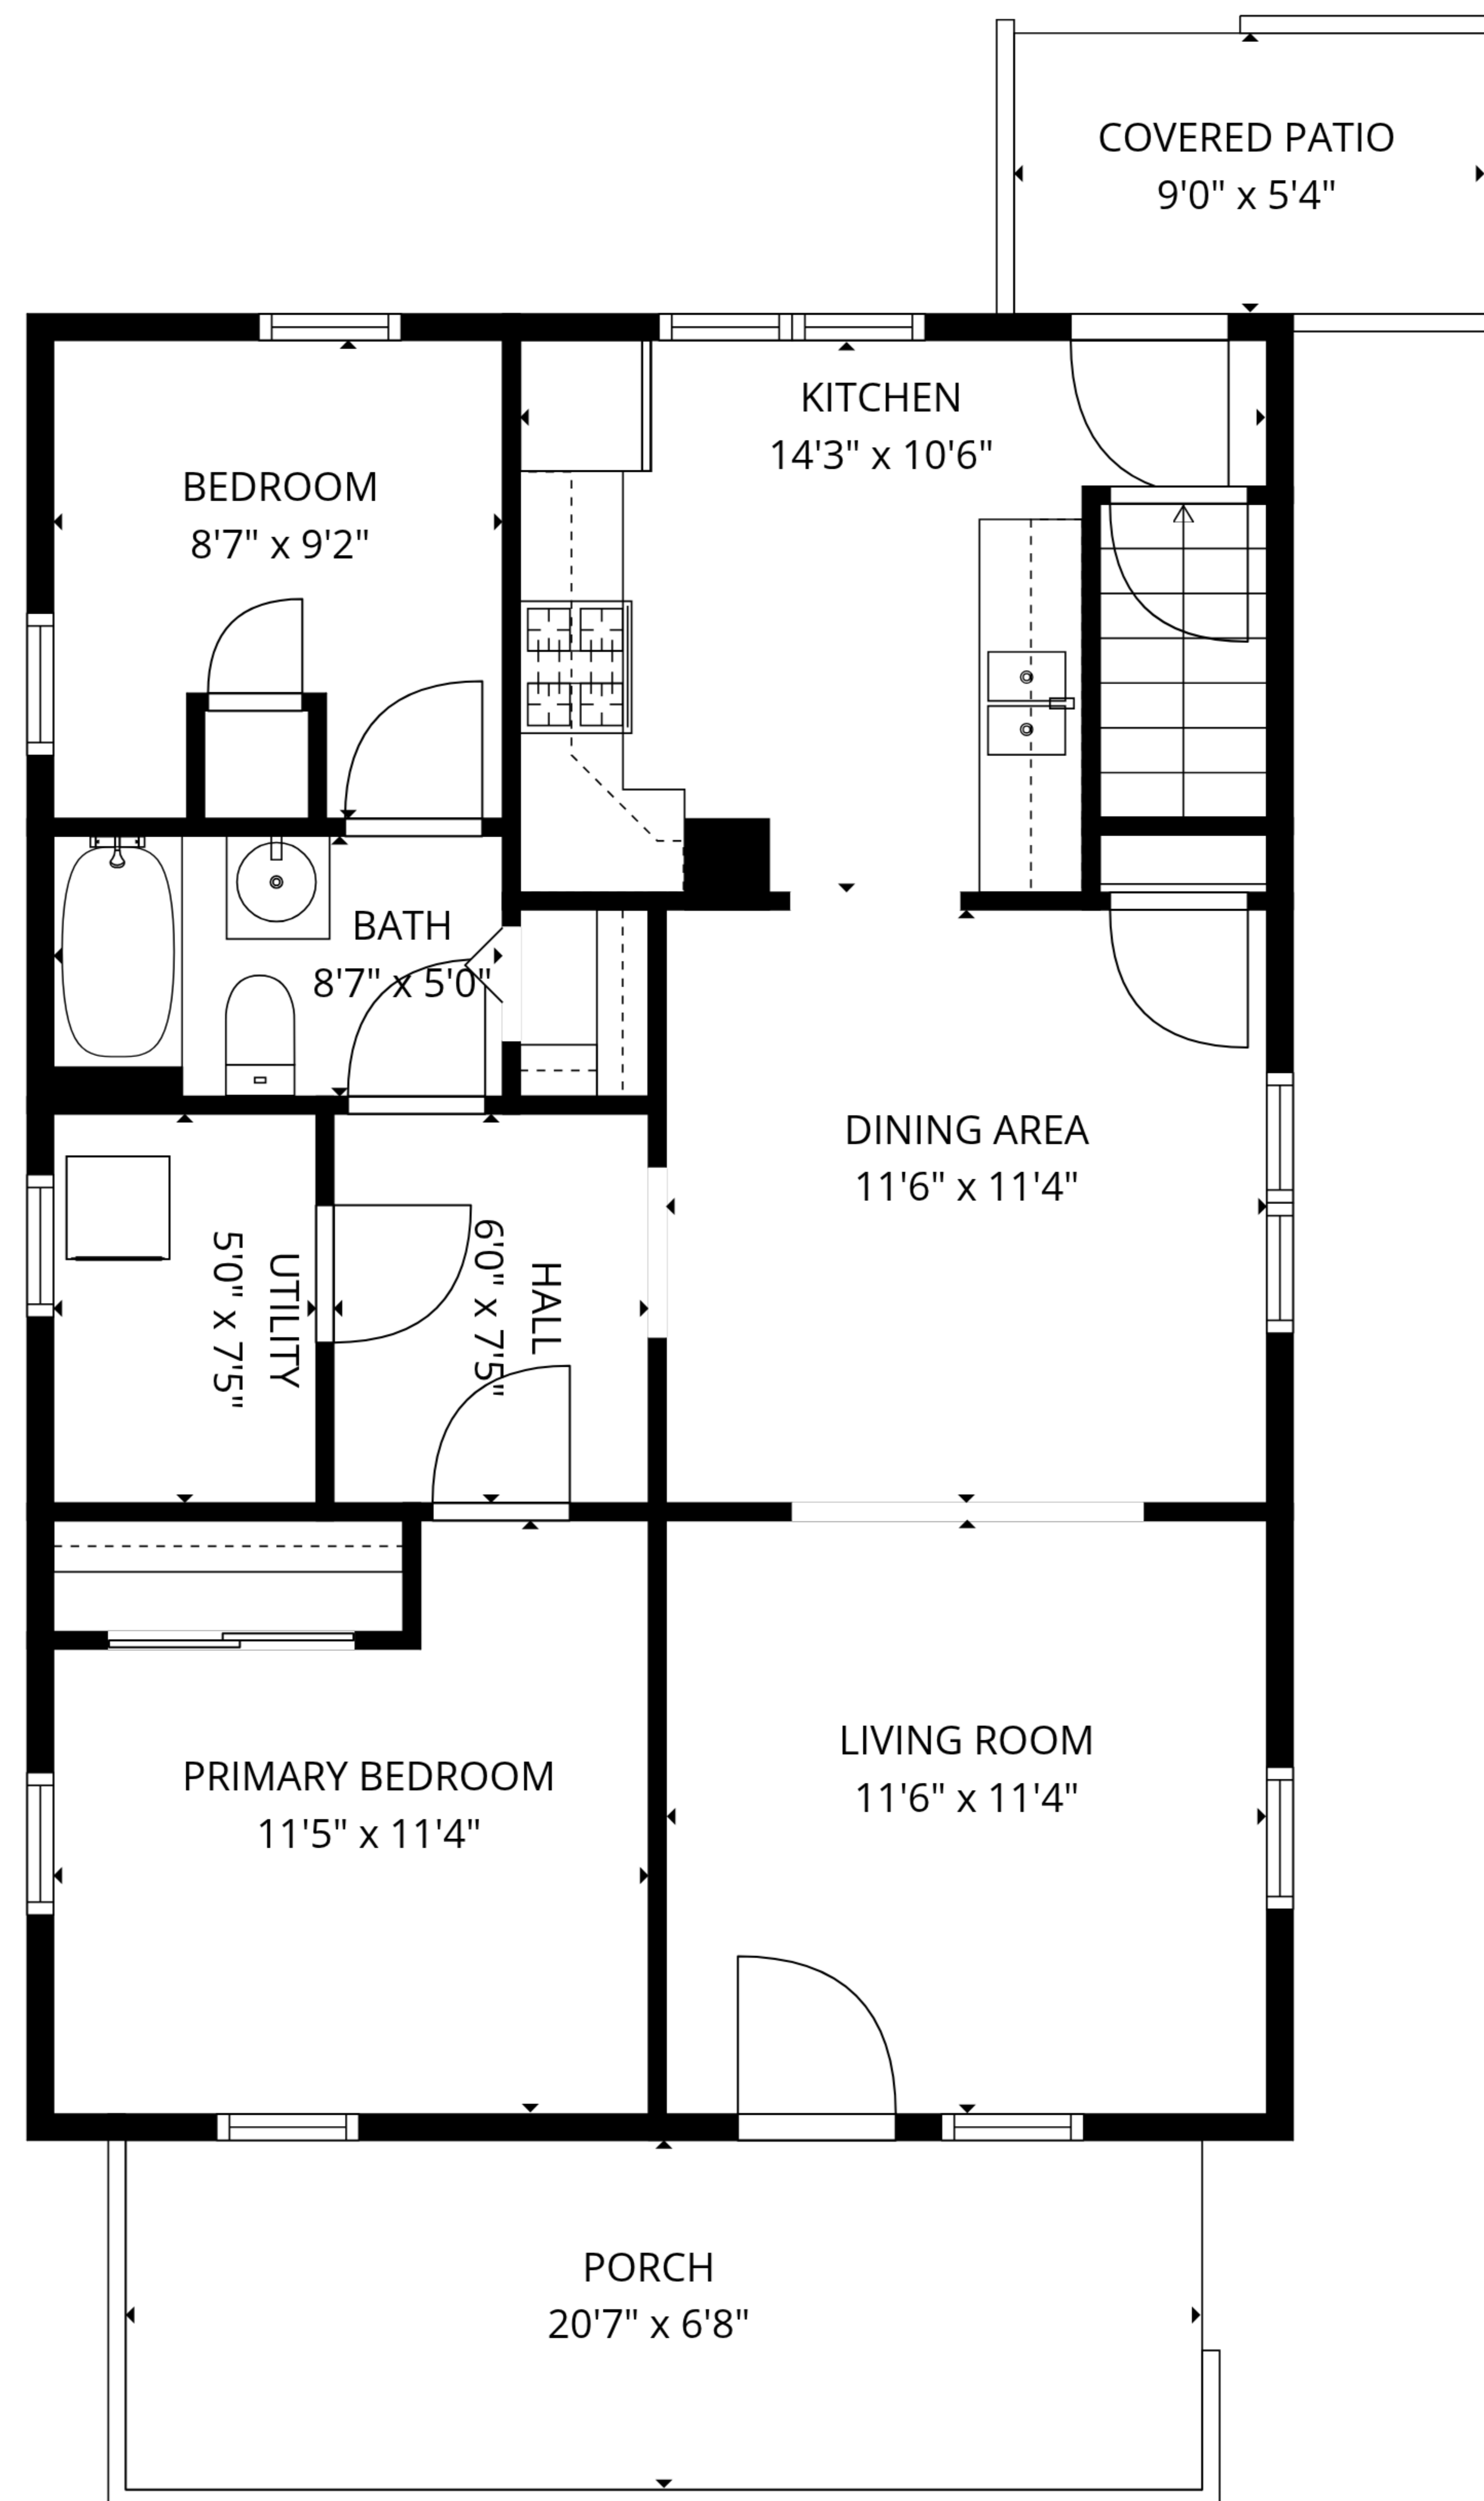

**TOTAL: 750 sq. ft**

Basement: 750 sq. ft

EXCLUDED AREAS: UTILITY: 37 sq. ft, COVERED PATIO: 48 sq. ft, PORCH: 138 sq. ft,  
WALLS: 58 sq. ft

**TOTAL: 750 sq. ft**

Basement: 750 sq. ft

EXCLUDED AREAS: UTILITY: 37 sq. ft, COVERED PATIO: 48 sq. ft, PORCH: 138 sq. ft,  
WALLS: 58 sq. ft