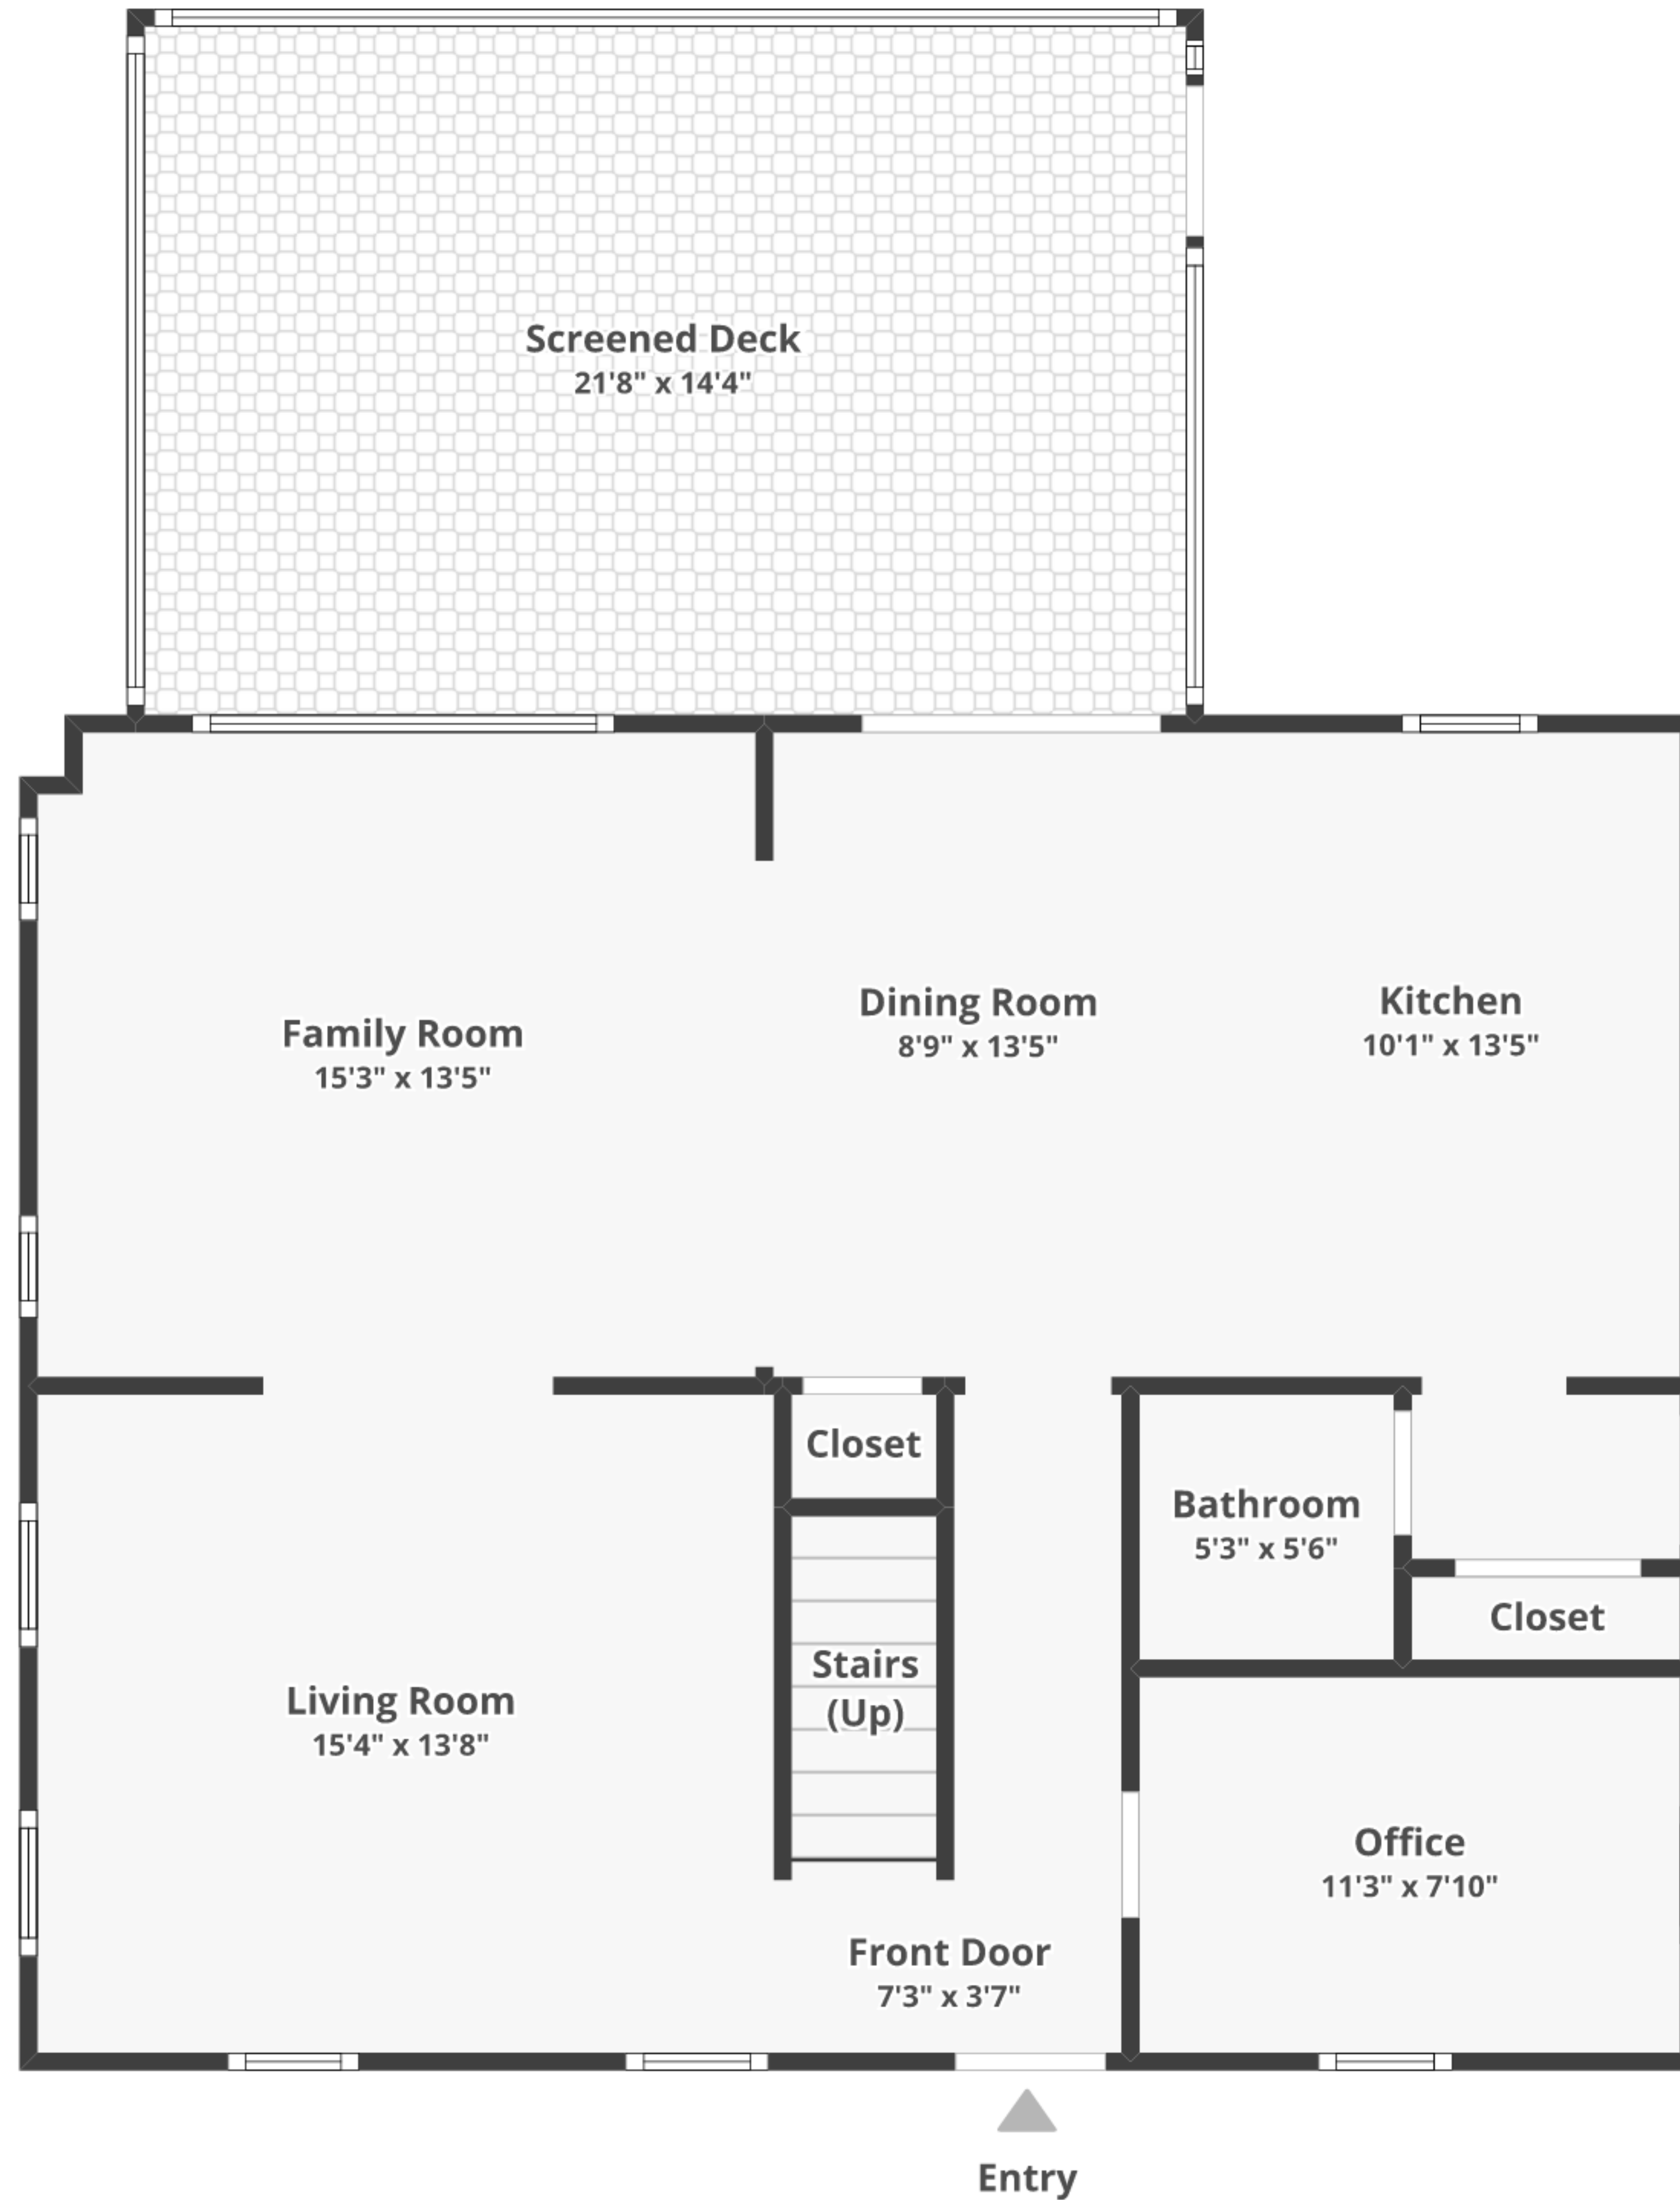

2504 Wagonwheel Dr, Auburn, PA 17922

Total finished area: ~1,576.31 sq. ft.

Total unfinished area: ~ 0 sq. ft.

FLOOR 1
Finished area: ~894.11 sq. ft.
Unfinished area: ~0 sq. ft.

FLOOR 2
Finished area: ~682.21 sq. ft.
Unfinished area: ~0 sq. ft.