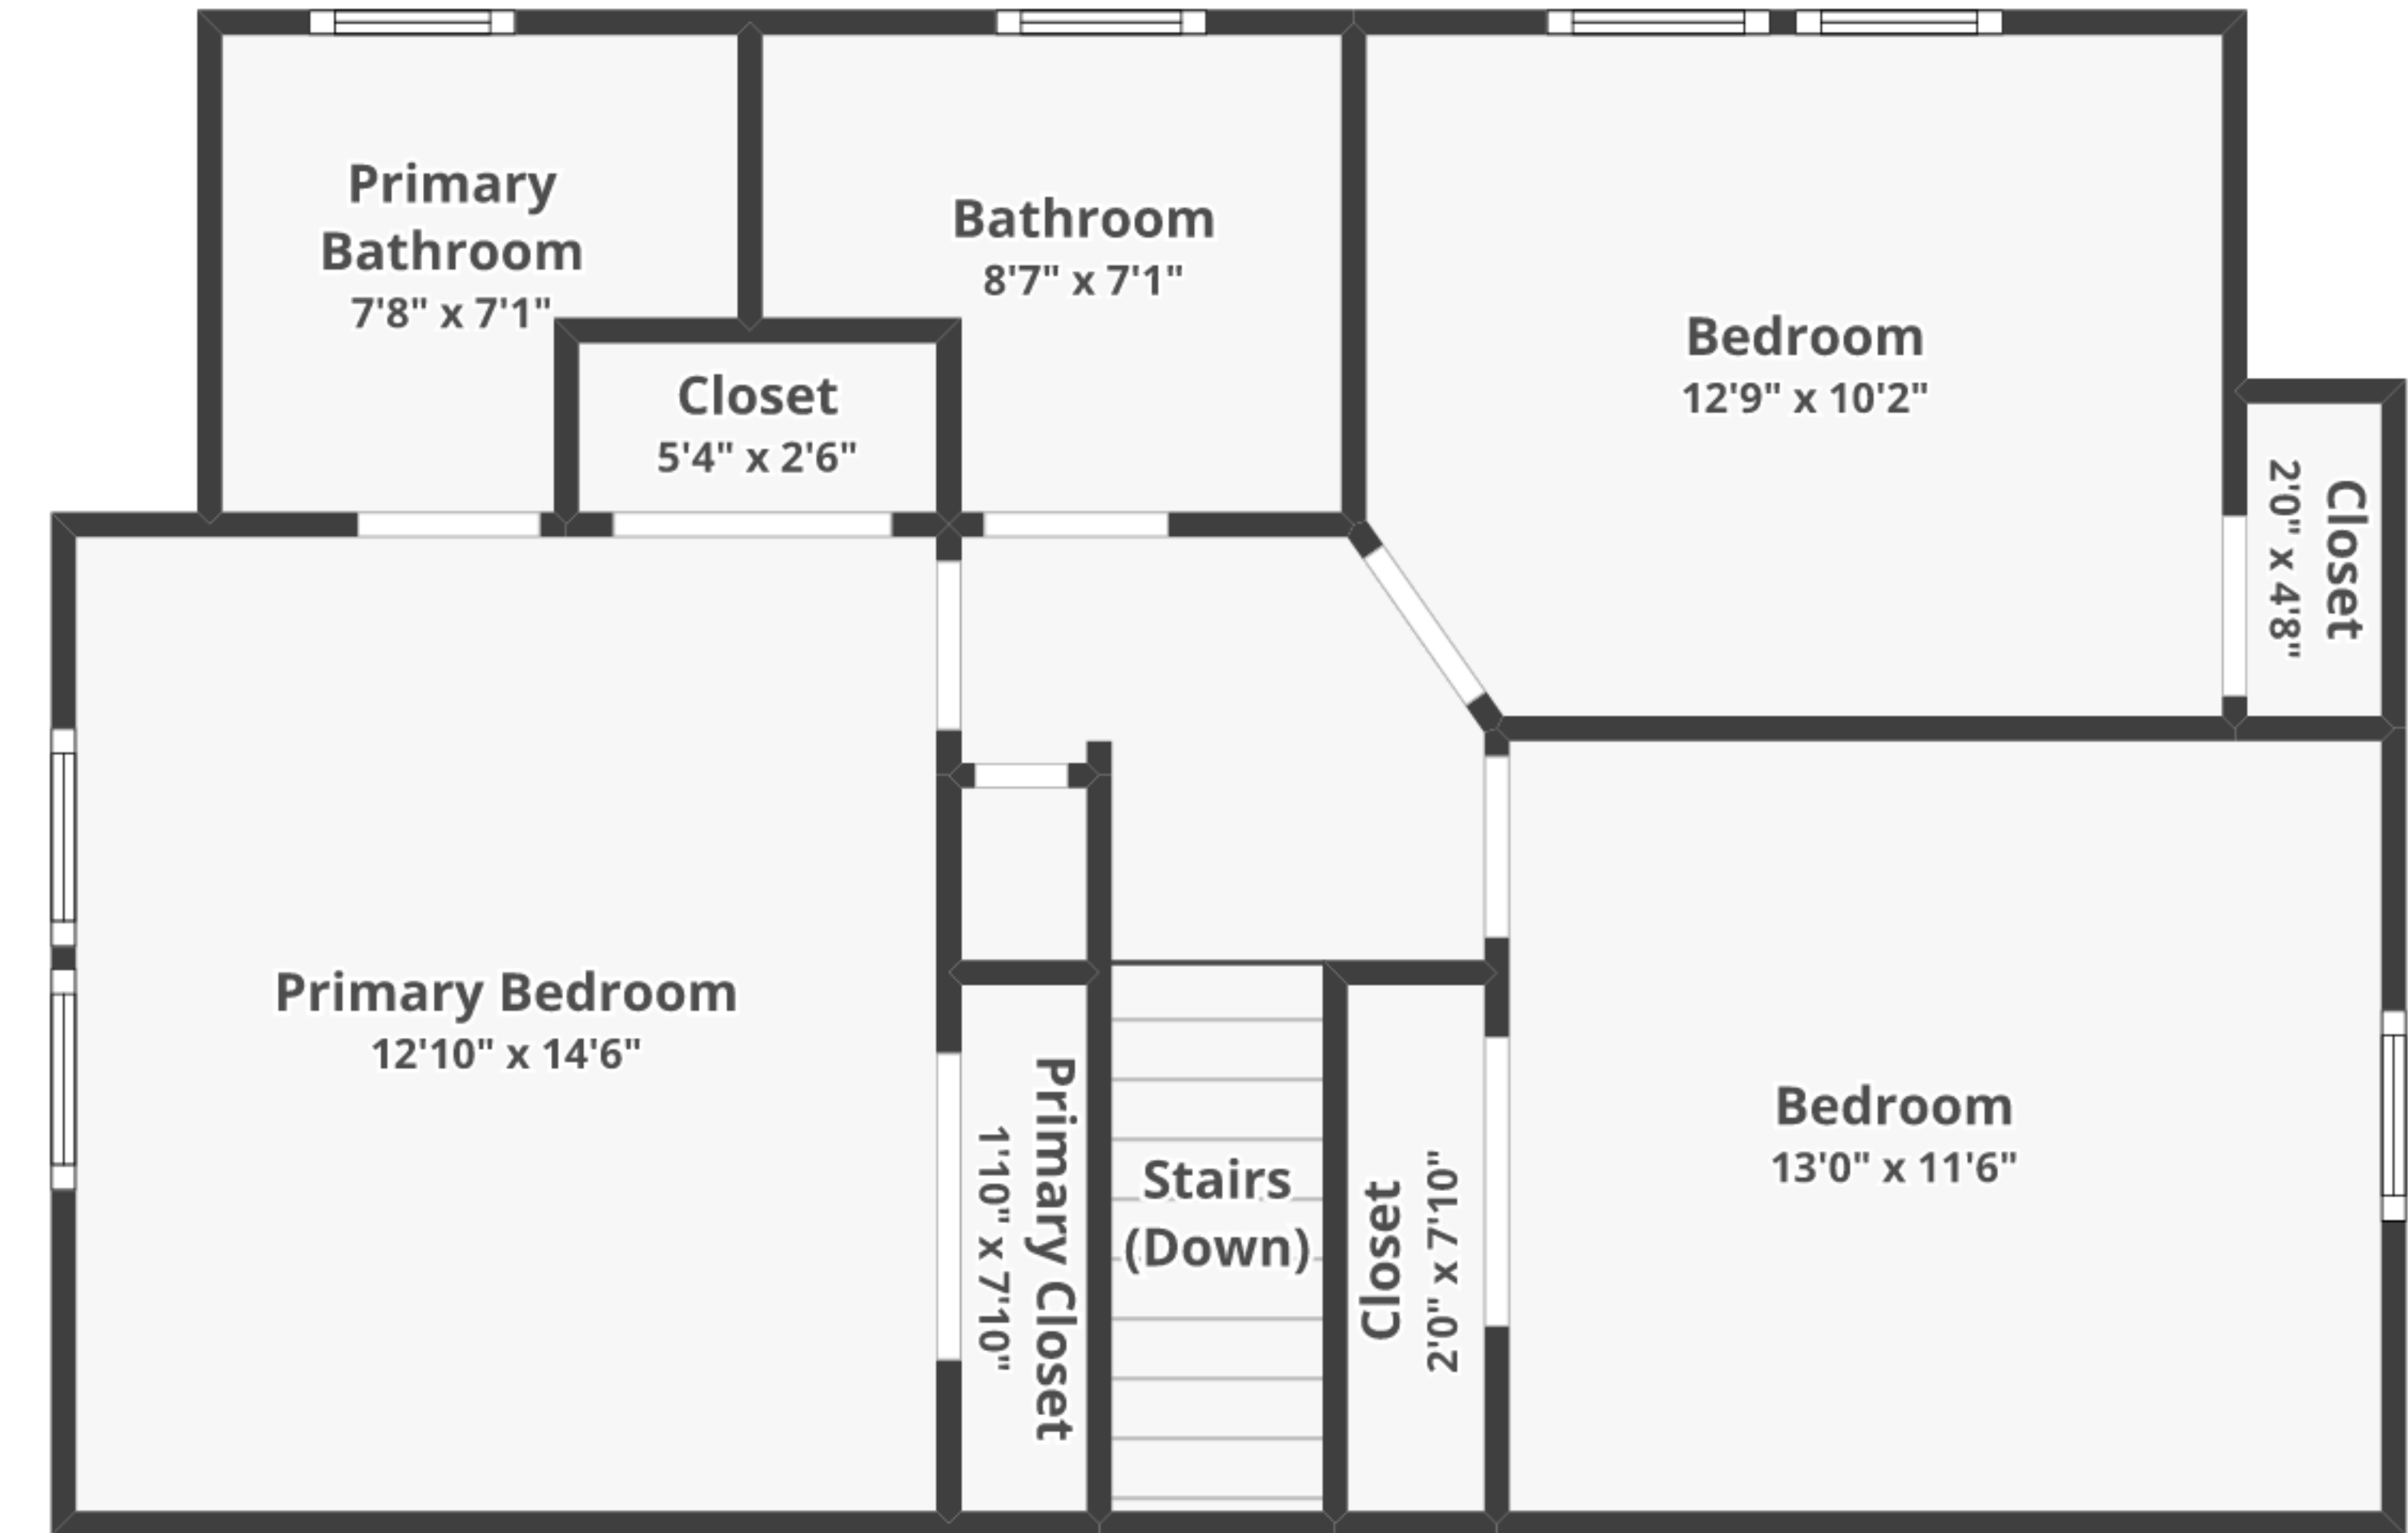

2504 Wagonwheel Dr, Auburn, PA 17922

Total finished area: ~1,576.31 sq. ft.

Total unfinished area: ~ 0 sq. ft.

FLOOR 1
Finished area: ~894.11 sq. ft.
Unfinished area: ~0 sq. ft.

FLOOR 2
Finished area: ~682.21 sq. ft.
Unfinished area: ~0 sq. ft.