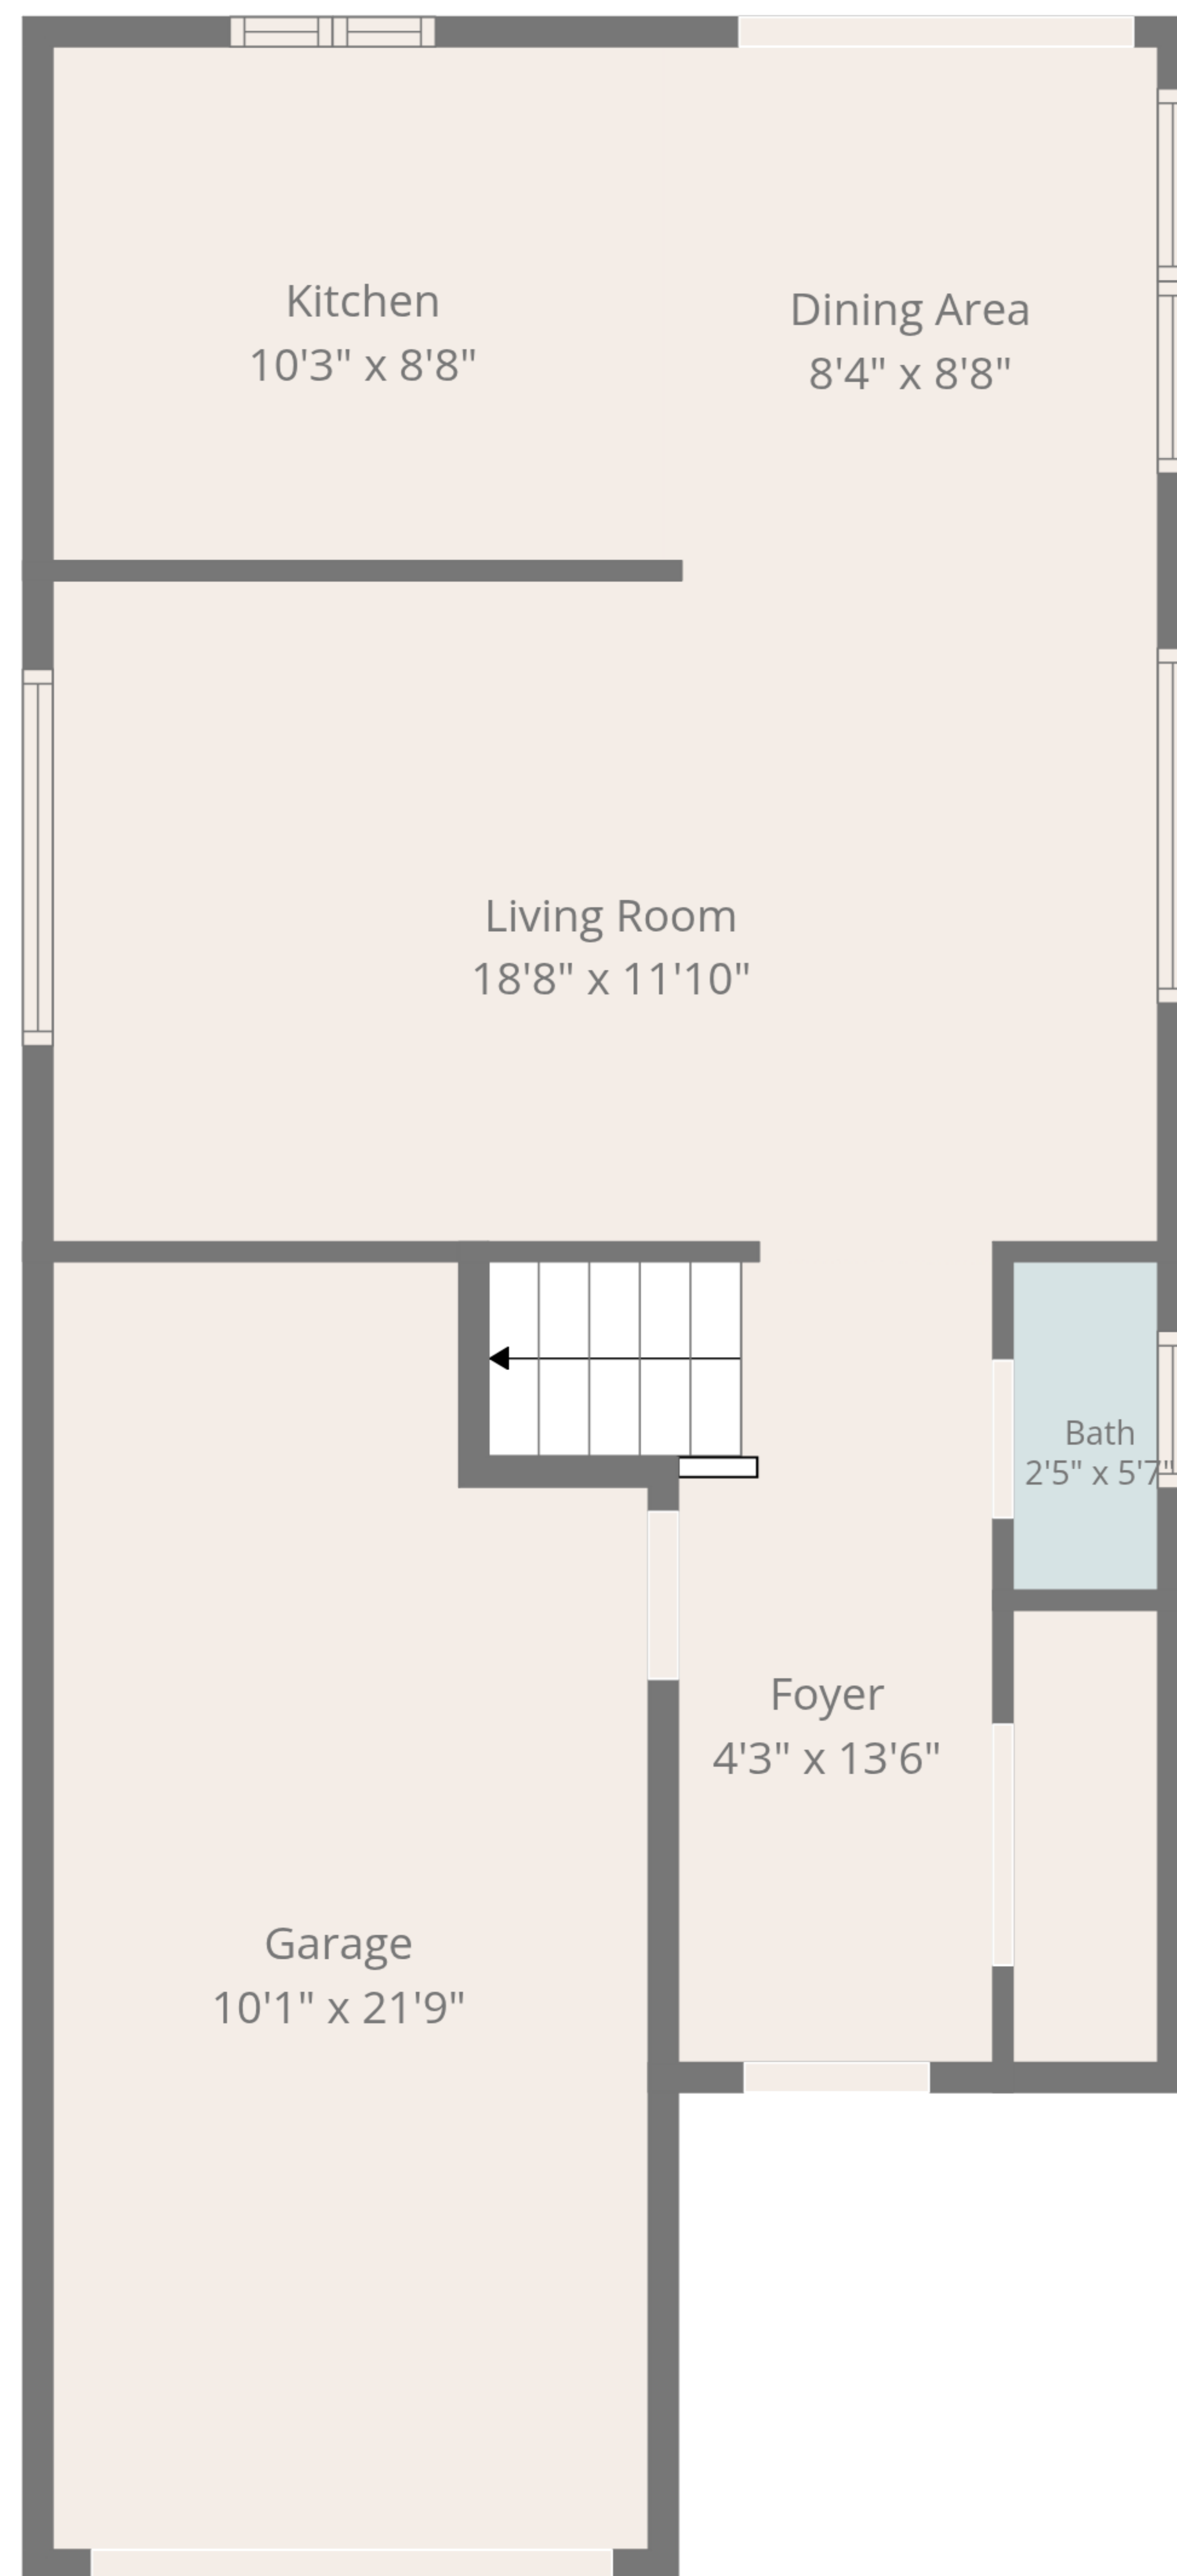

**Total: 1223 sq. ft**

1st Floor: 502 sq. Ft, 2nd Floor: 721 sq. ft

Excluded Areas: Garage: 207 sq. Ft, Walls: 133 sq. ft

**Total: 1223 sq. ft**

1st Floor: 502 sq. Ft, 2nd Floor: 721 sq. ft

Excluded Areas: Garage: 207 sq. Ft, Walls: 133 sq. ft

1st Floor

2nd Floor

**Total: 1223 sq. ft**  
 1st Floor: 502 sq. Ft, 2nd Floor: 721 sq. ft  
 Excluded Areas: Garage: 207 sq. Ft, Walls: 133 sq. ft