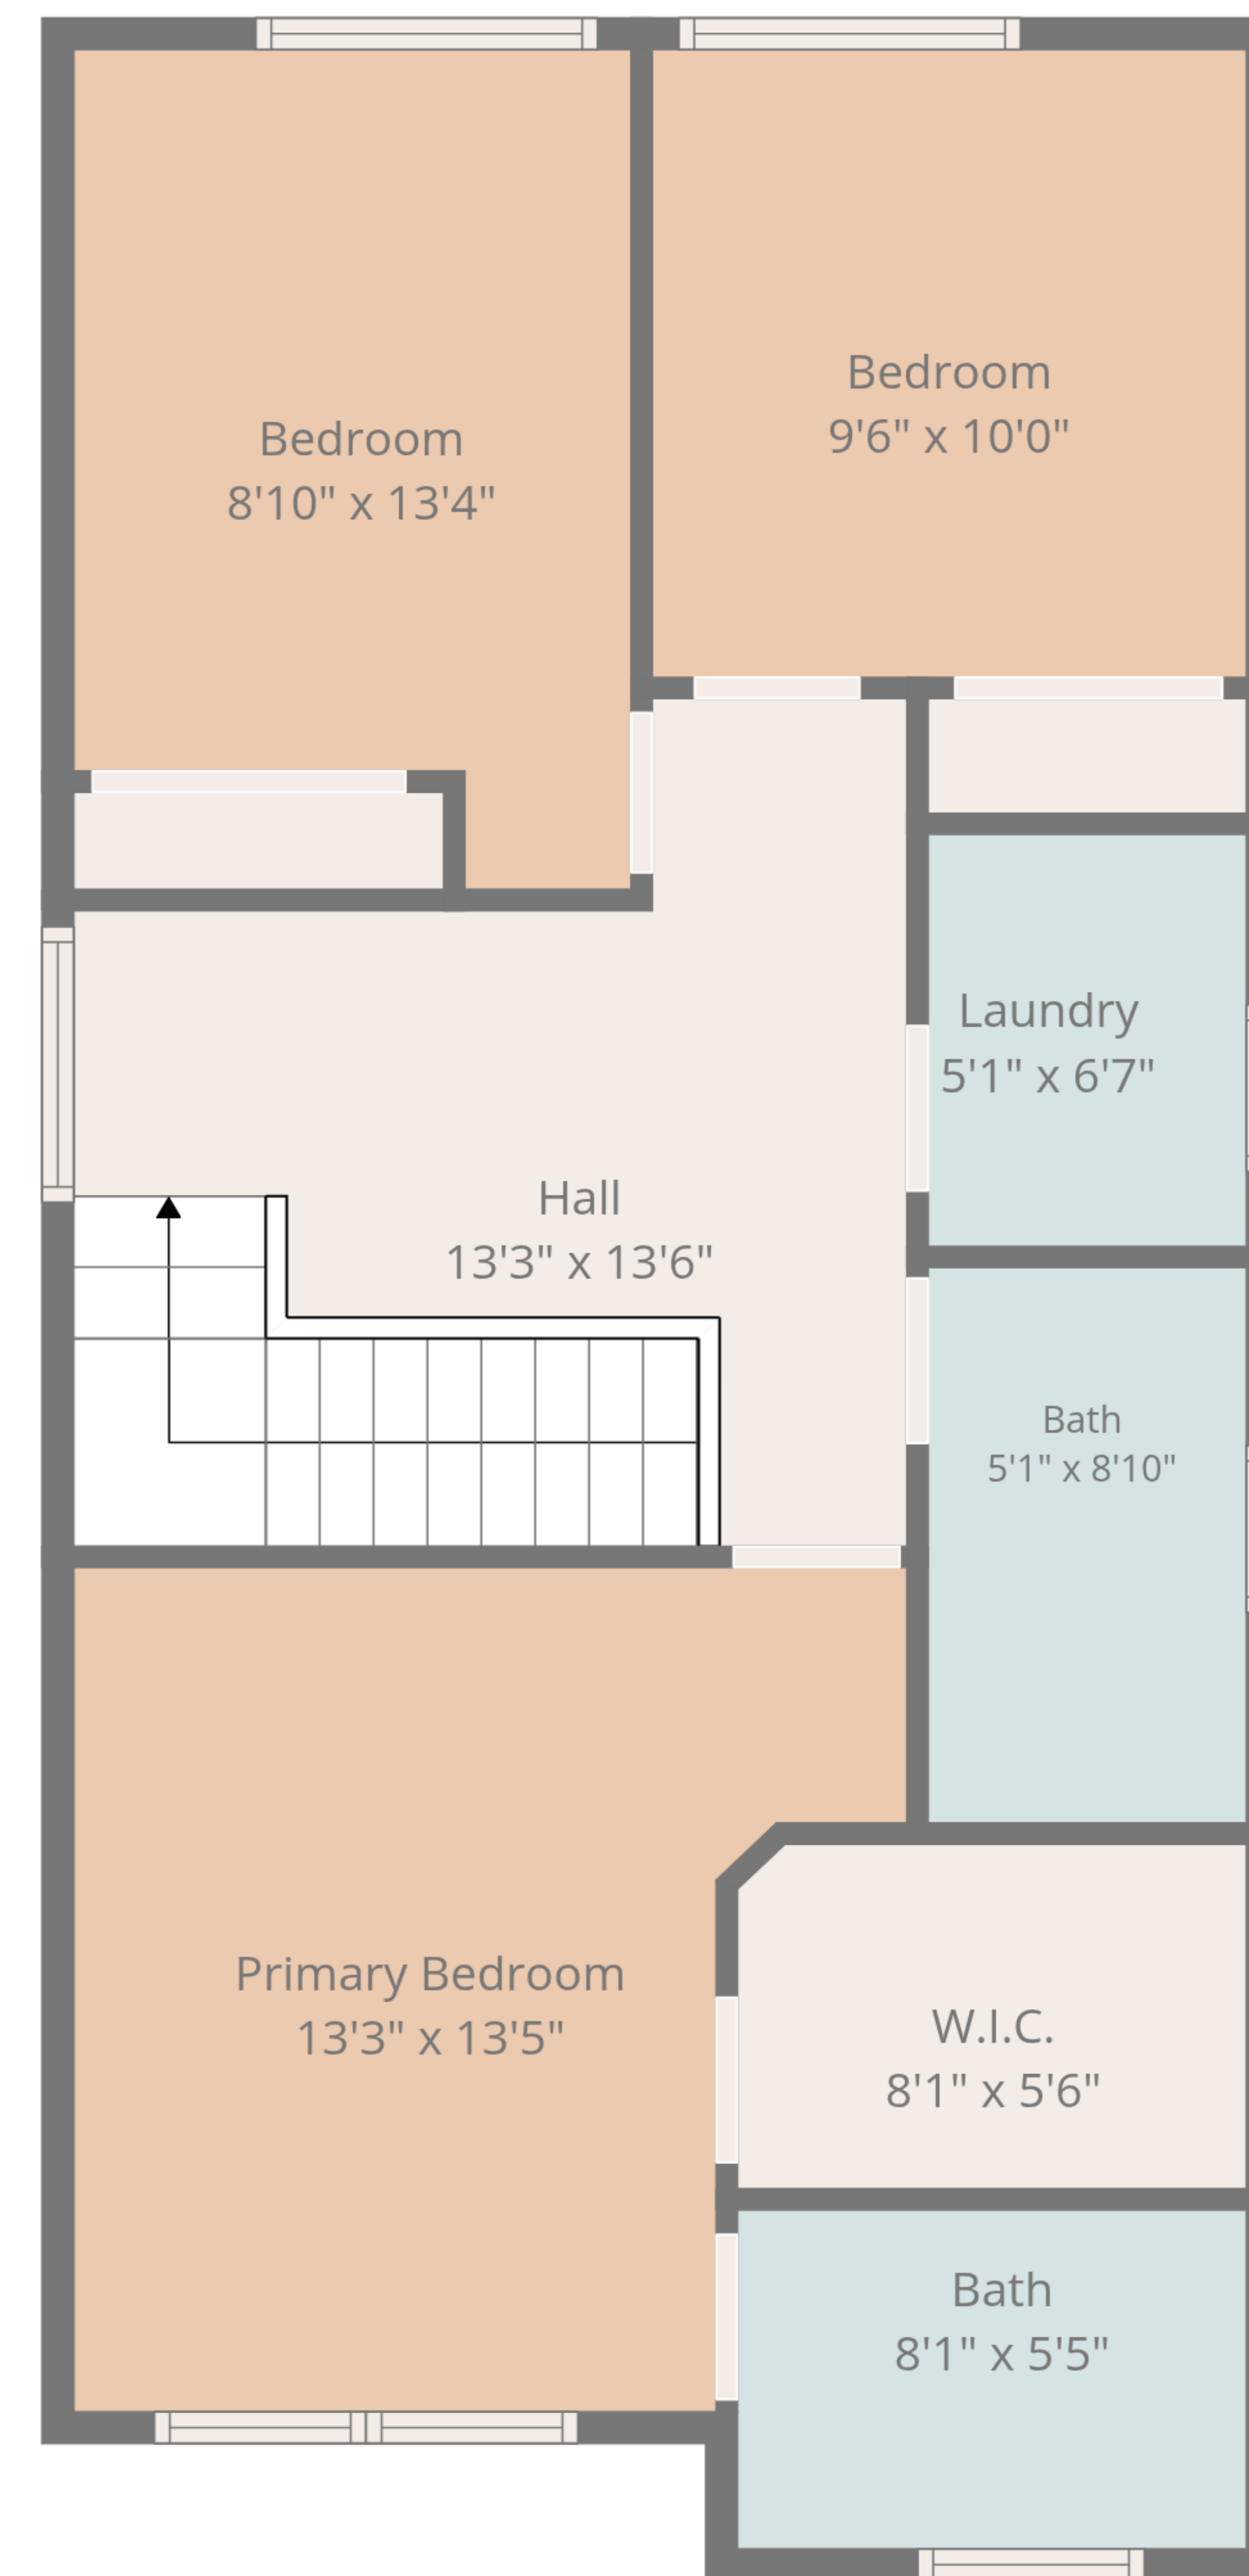

**Total: 1223 sq. ft**

1st Floor: 502 sq. Ft, 2nd Floor: 721 sq. ft

Excluded Areas: Garage: 207 sq. Ft, Walls: 133 sq. ft

**Total: 1223 sq. ft**

1st Floor: 502 sq. Ft, 2nd Floor: 721 sq. ft

Excluded Areas: Garage: 207 sq. Ft, Walls: 133 sq. ft

1st Floor

2nd Floor

**Total: 1223 sq. ft**  
 1st Floor: 502 sq. Ft, 2nd Floor: 721 sq. ft  
 Excluded Areas: Garage: 207 sq. Ft, Walls: 133 sq. ft