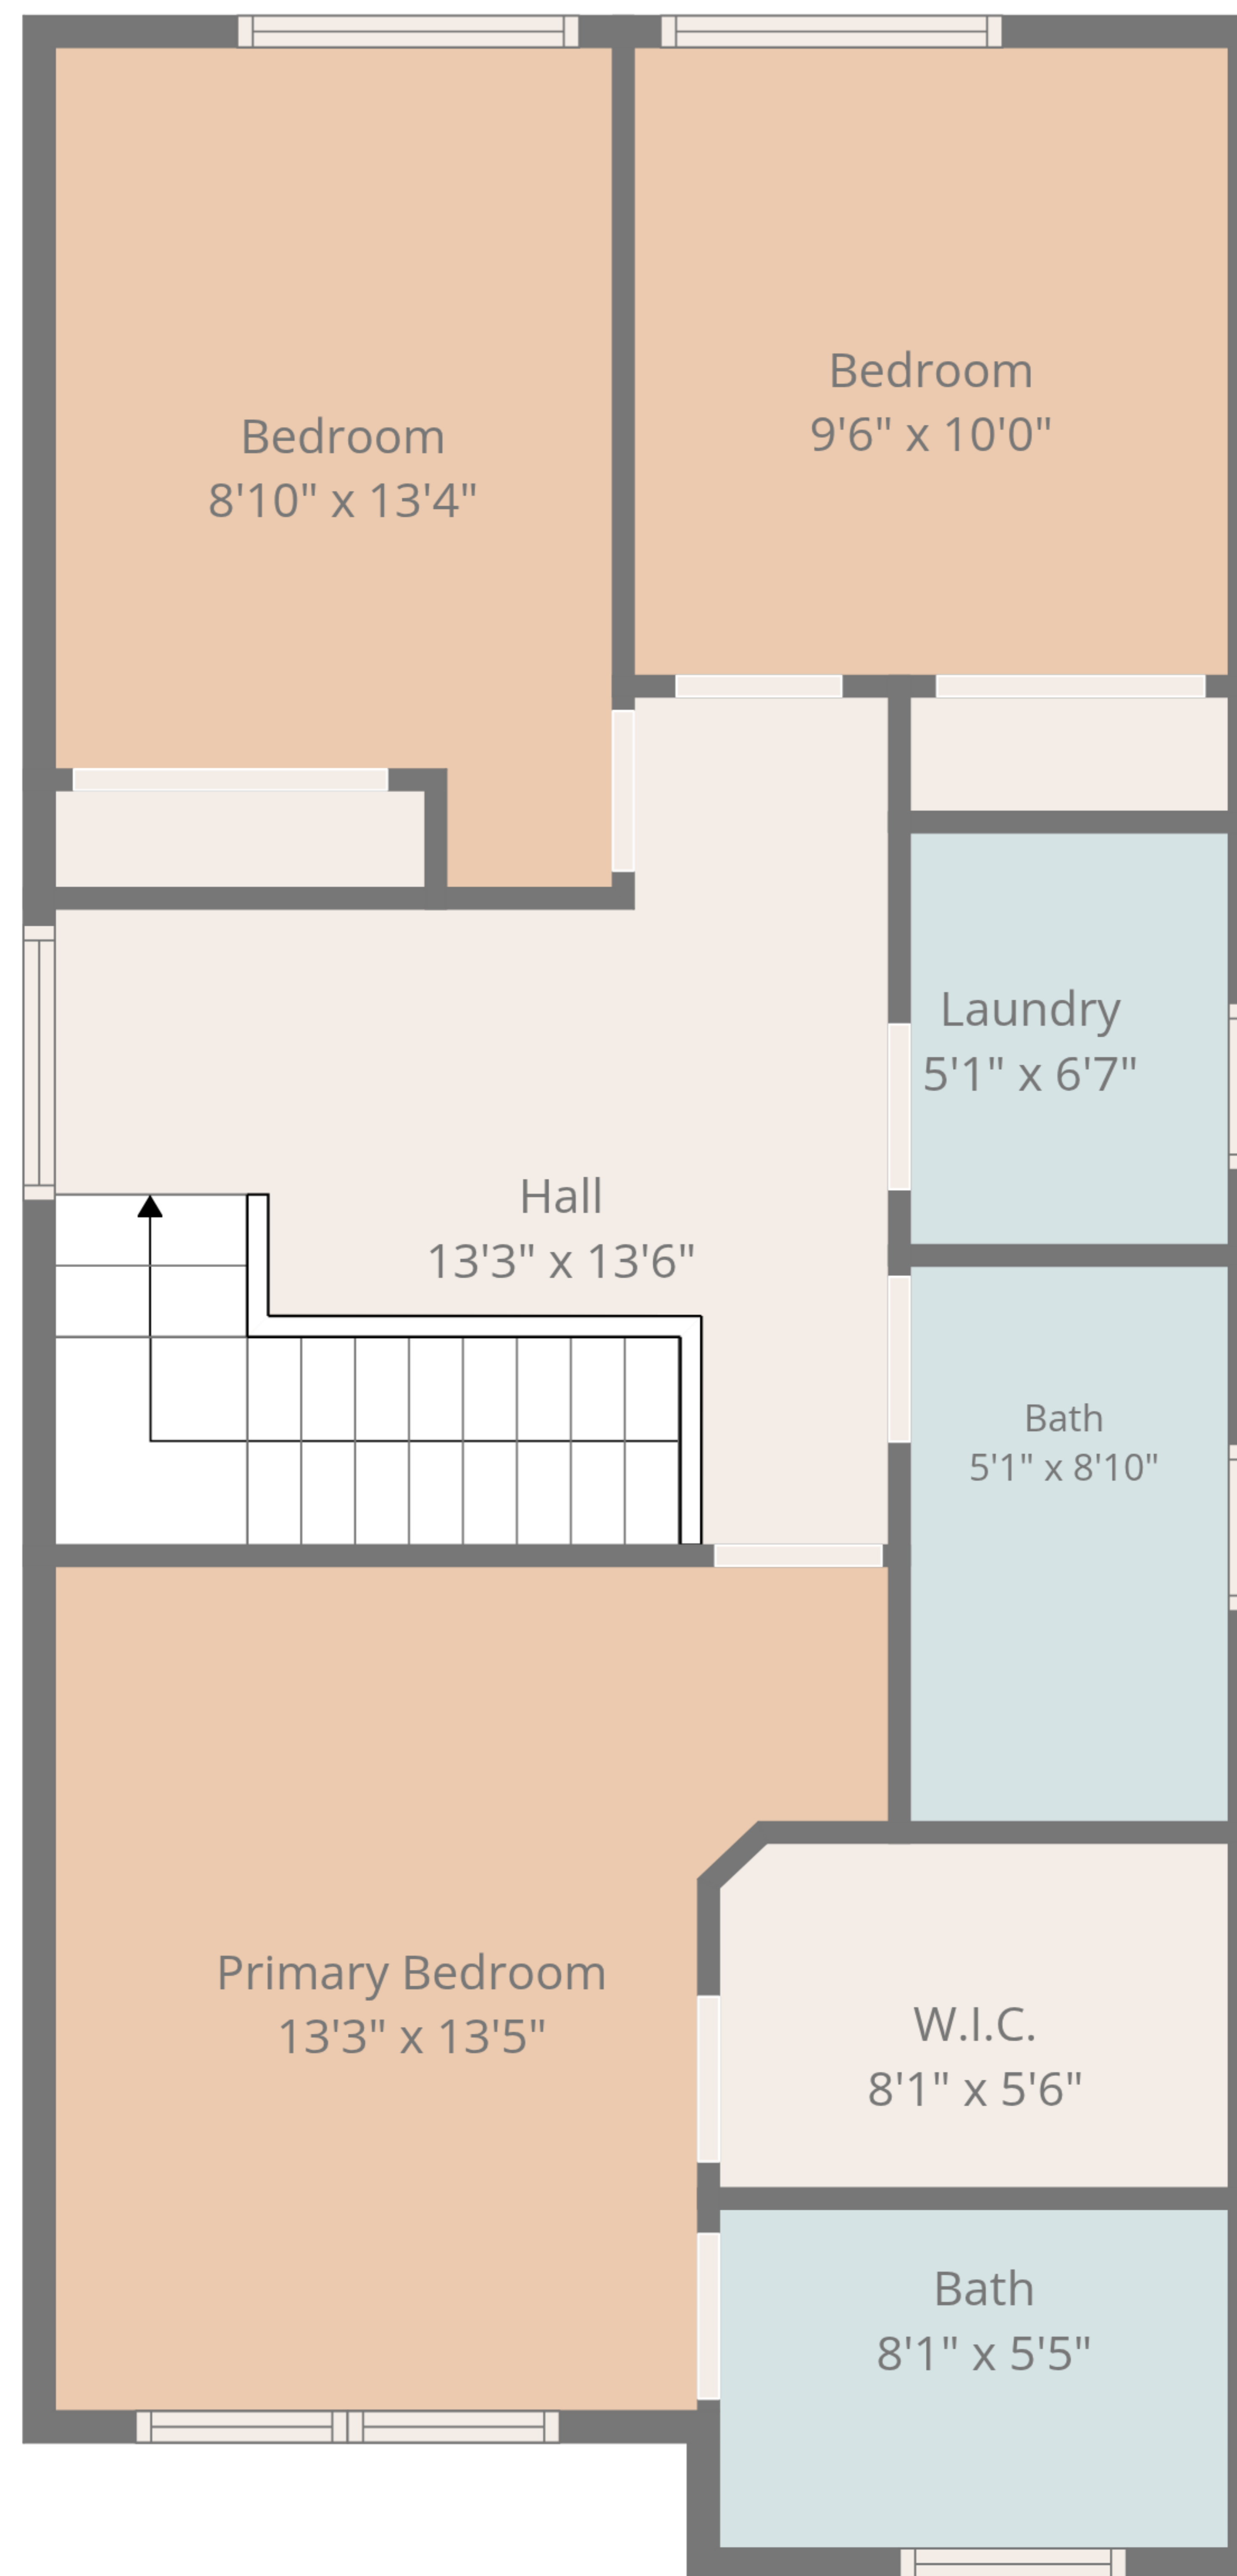

**Total: 1223 sq. ft**

1st Floor: 502 sq. Ft, 2nd Floor: 721 sq. ft

Excluded Areas: Garage: 207 sq. Ft, Walls: 133 sq. ft

**Total: 1223 sq. ft**

1st Floor: 502 sq. Ft, 2nd Floor: 721 sq. ft

Excluded Areas: Garage: 207 sq. Ft, Walls: 133 sq. ft

1st Floor

2nd Floor

**Total: 1223 sq. ft**  
 1st Floor: 502 sq. Ft, 2nd Floor: 721 sq. ft  
 Excluded Areas: Garage: 207 sq. Ft, Walls: 133 sq. ft