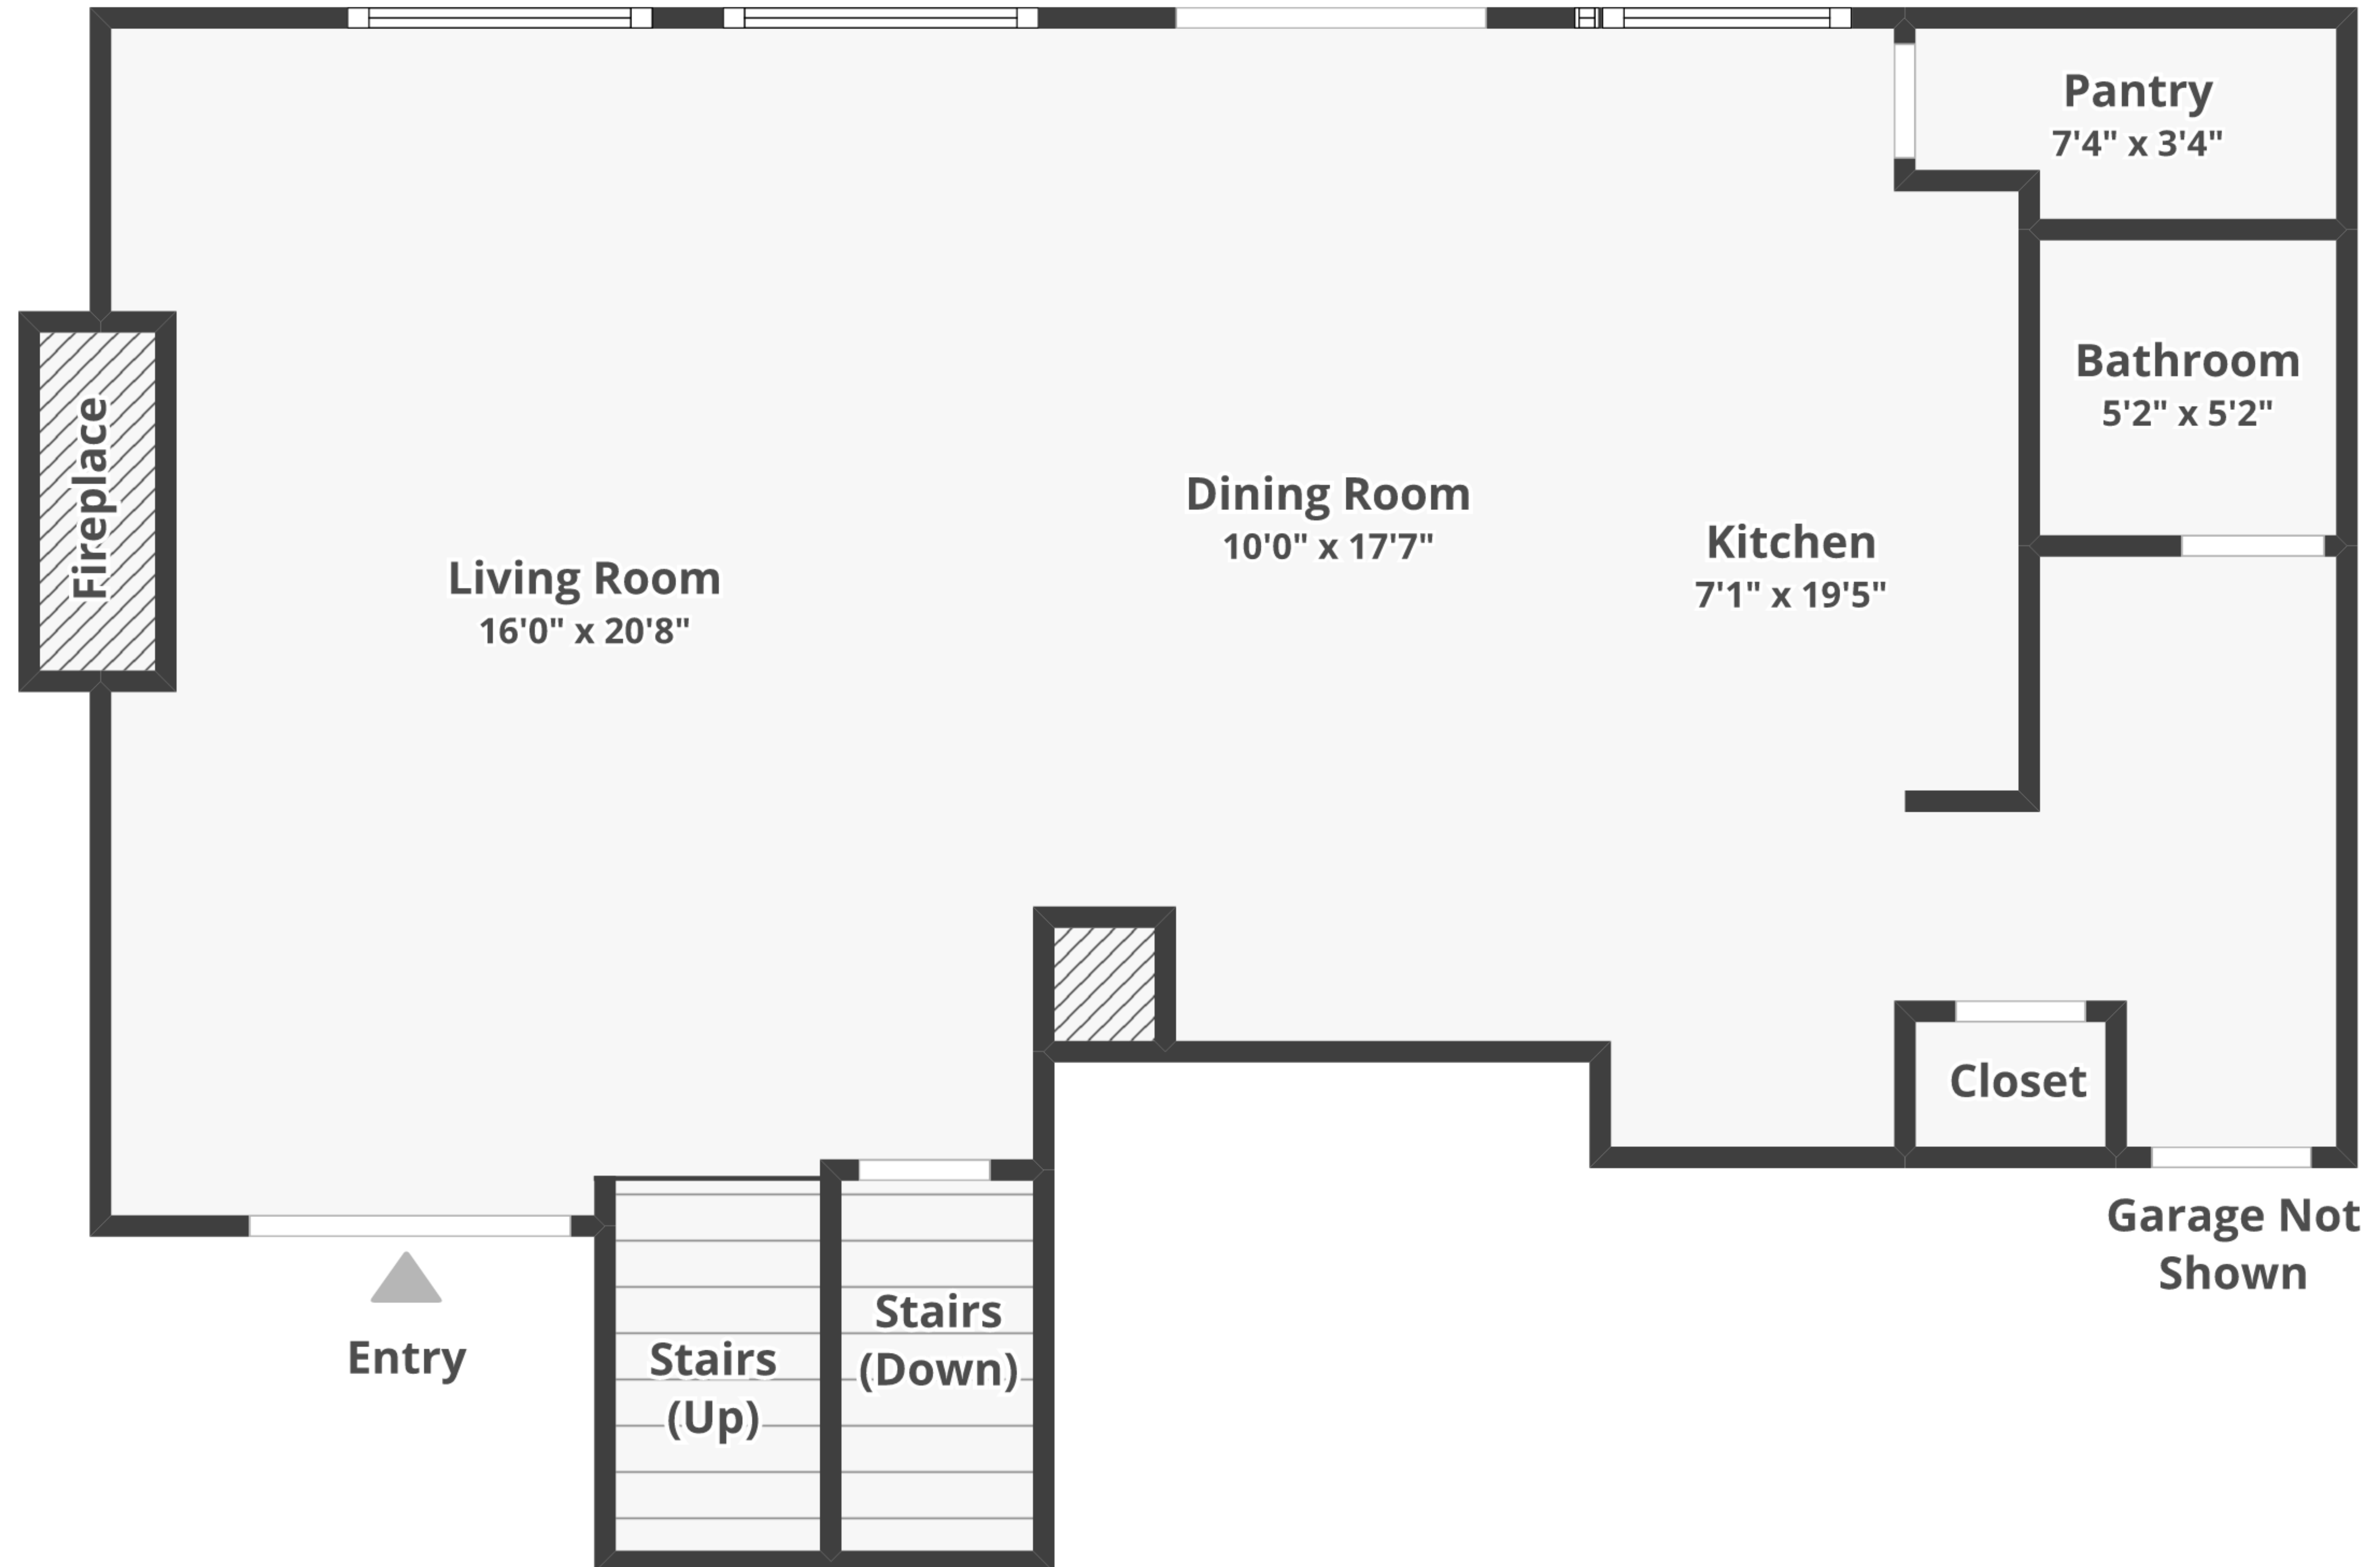

# 2965 Primrose Ln, Pella, IA 50219

Total finished area: ~2,134.94 sq. ft.

Total unfinished area: ~171.29 sq. ft.

## Floor 1

Finished area: ~741.92 sq. ft.

Unfinished area: ~15.19 sq. ft.