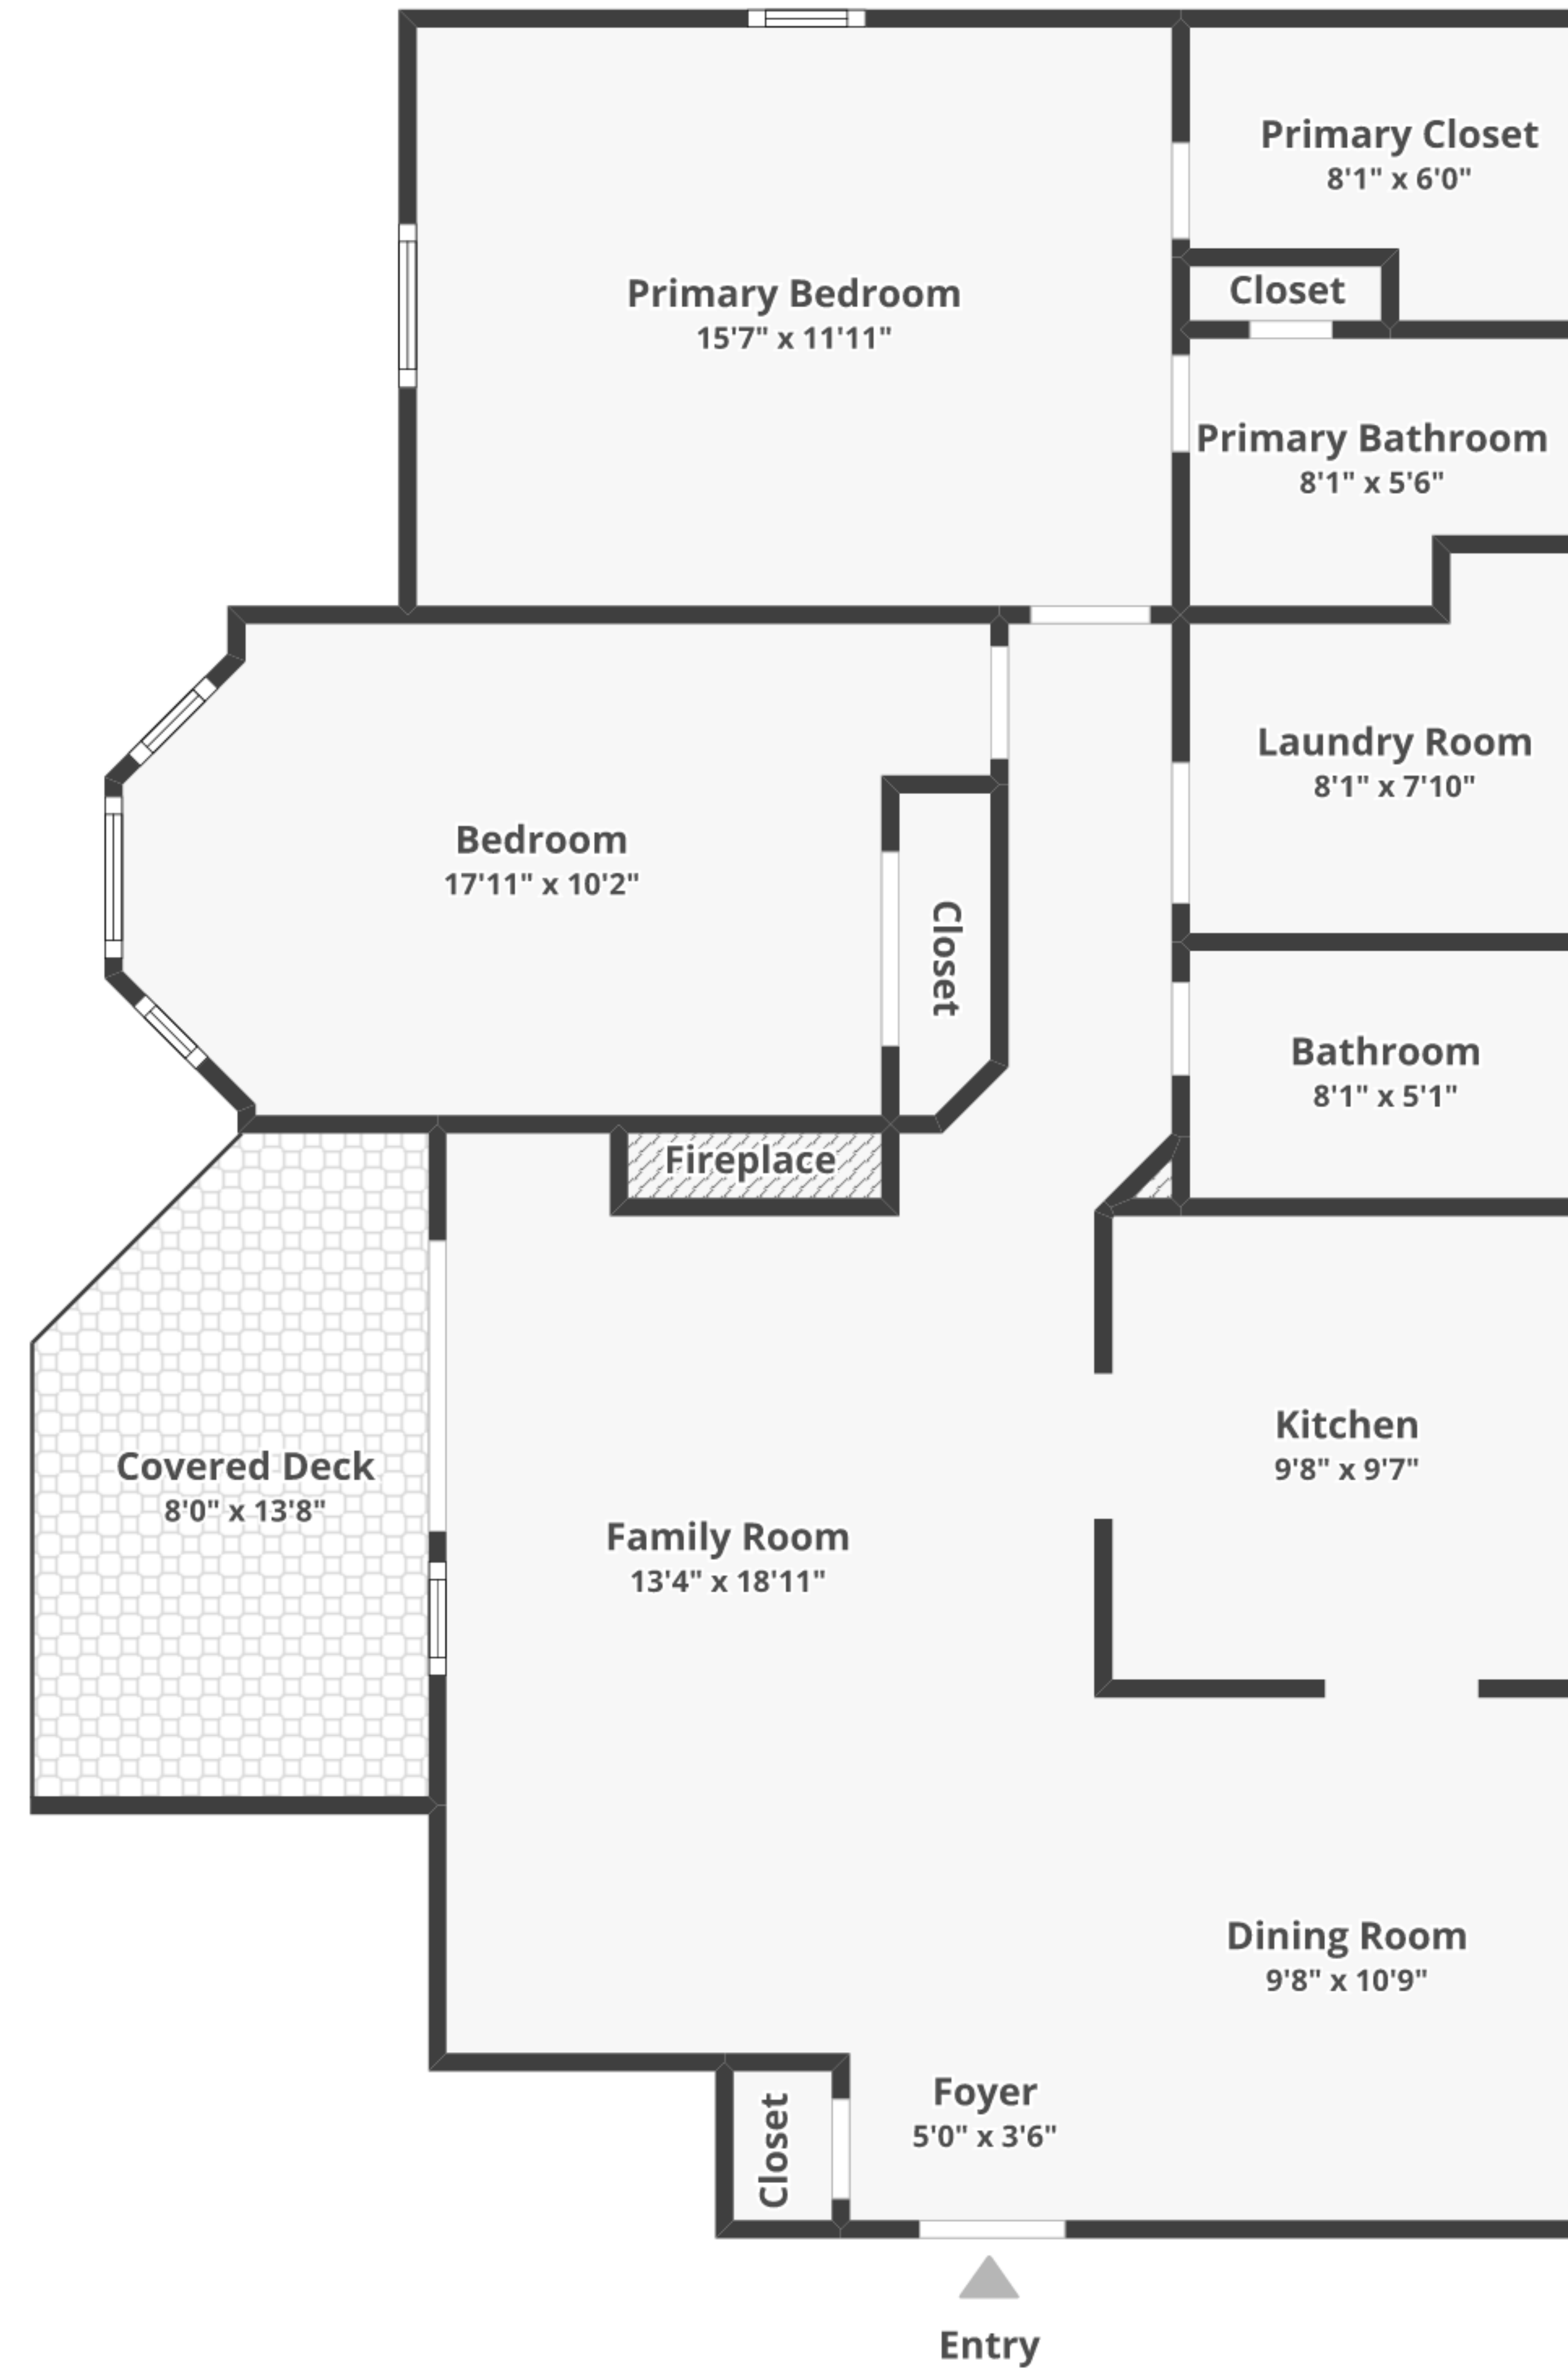

110 Brookland Ct, Winchester, VA 22602

Total finished area: ~1,046.29 sq. ft.

Floor 1

Finished area: ~1,046.29 sq. ft.