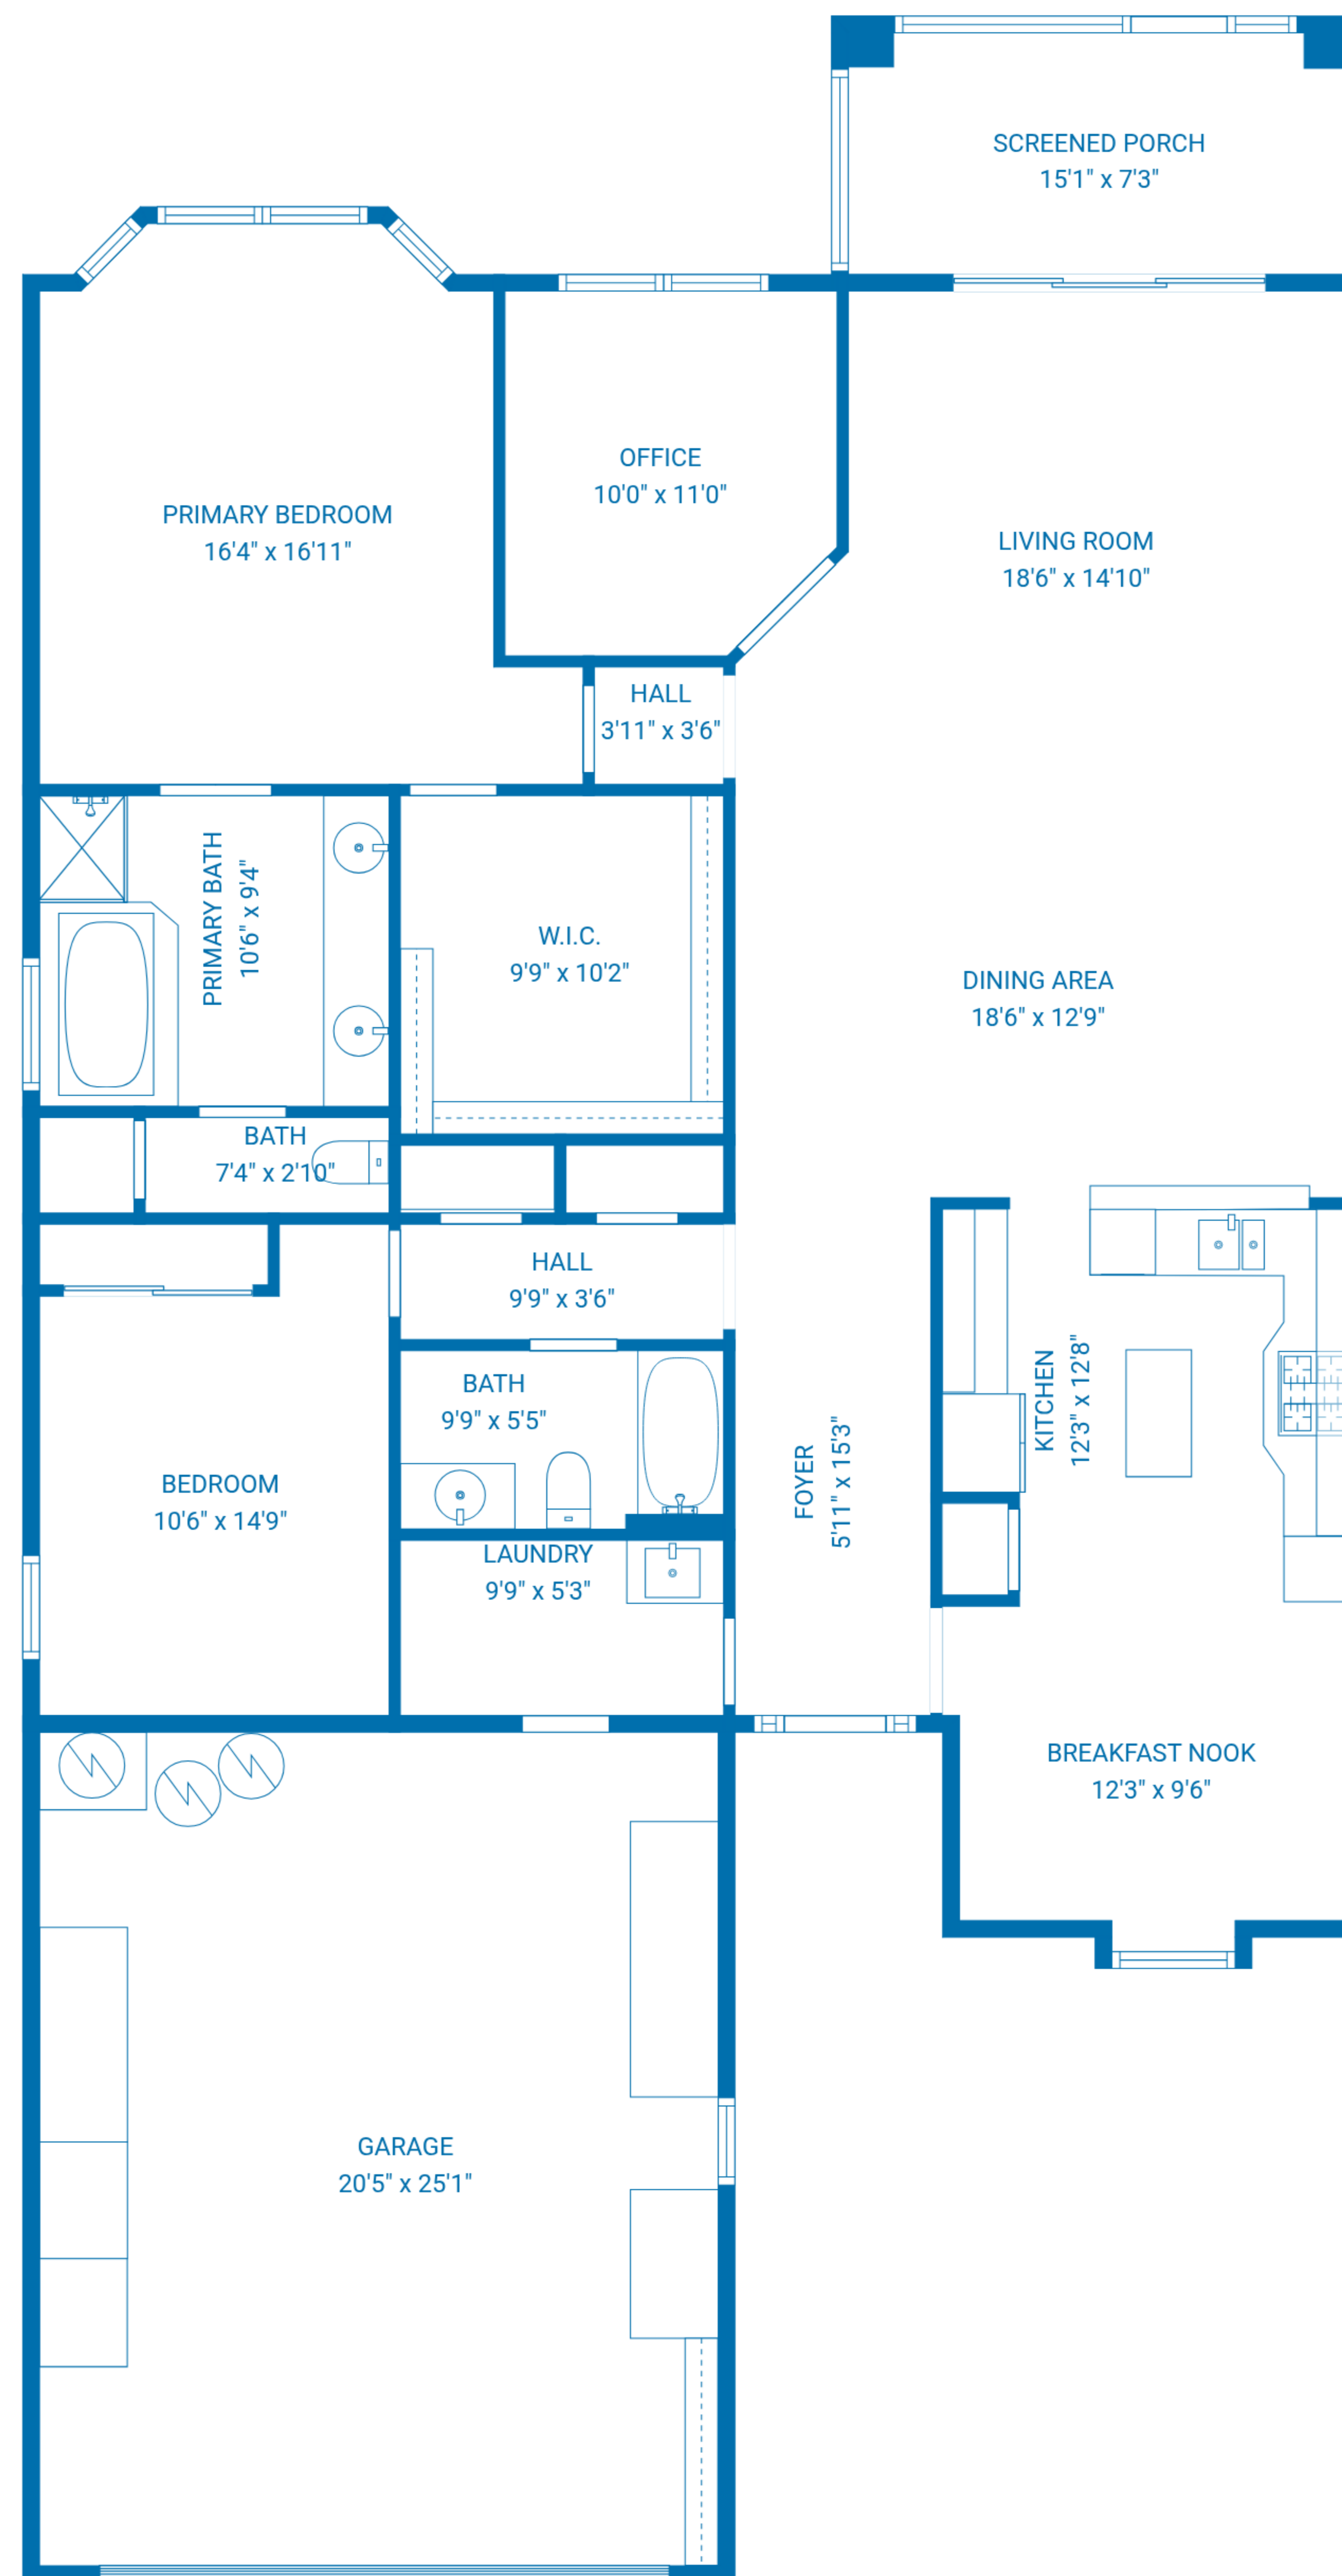

**TOTAL: 1782 sq. ft**

1st floor: 1782 sq. ft

EXCLUDED AREAS: GARAGE: 513 sq. ft, SCREENED PORCH: 110 sq. ft, BAY WINDOW: 4 sq. ft,  
WALLS: 139 sq. ft

**TOTAL: 1782 sq. ft**

1st floor: 1782 sq. ft

EXCLUDED AREAS: GARAGE: 513 sq. ft, SCREENED PORCH: 110 sq. ft, BAY WINDOW: 4 sq. ft,  
WALLS: 139 sq. ft