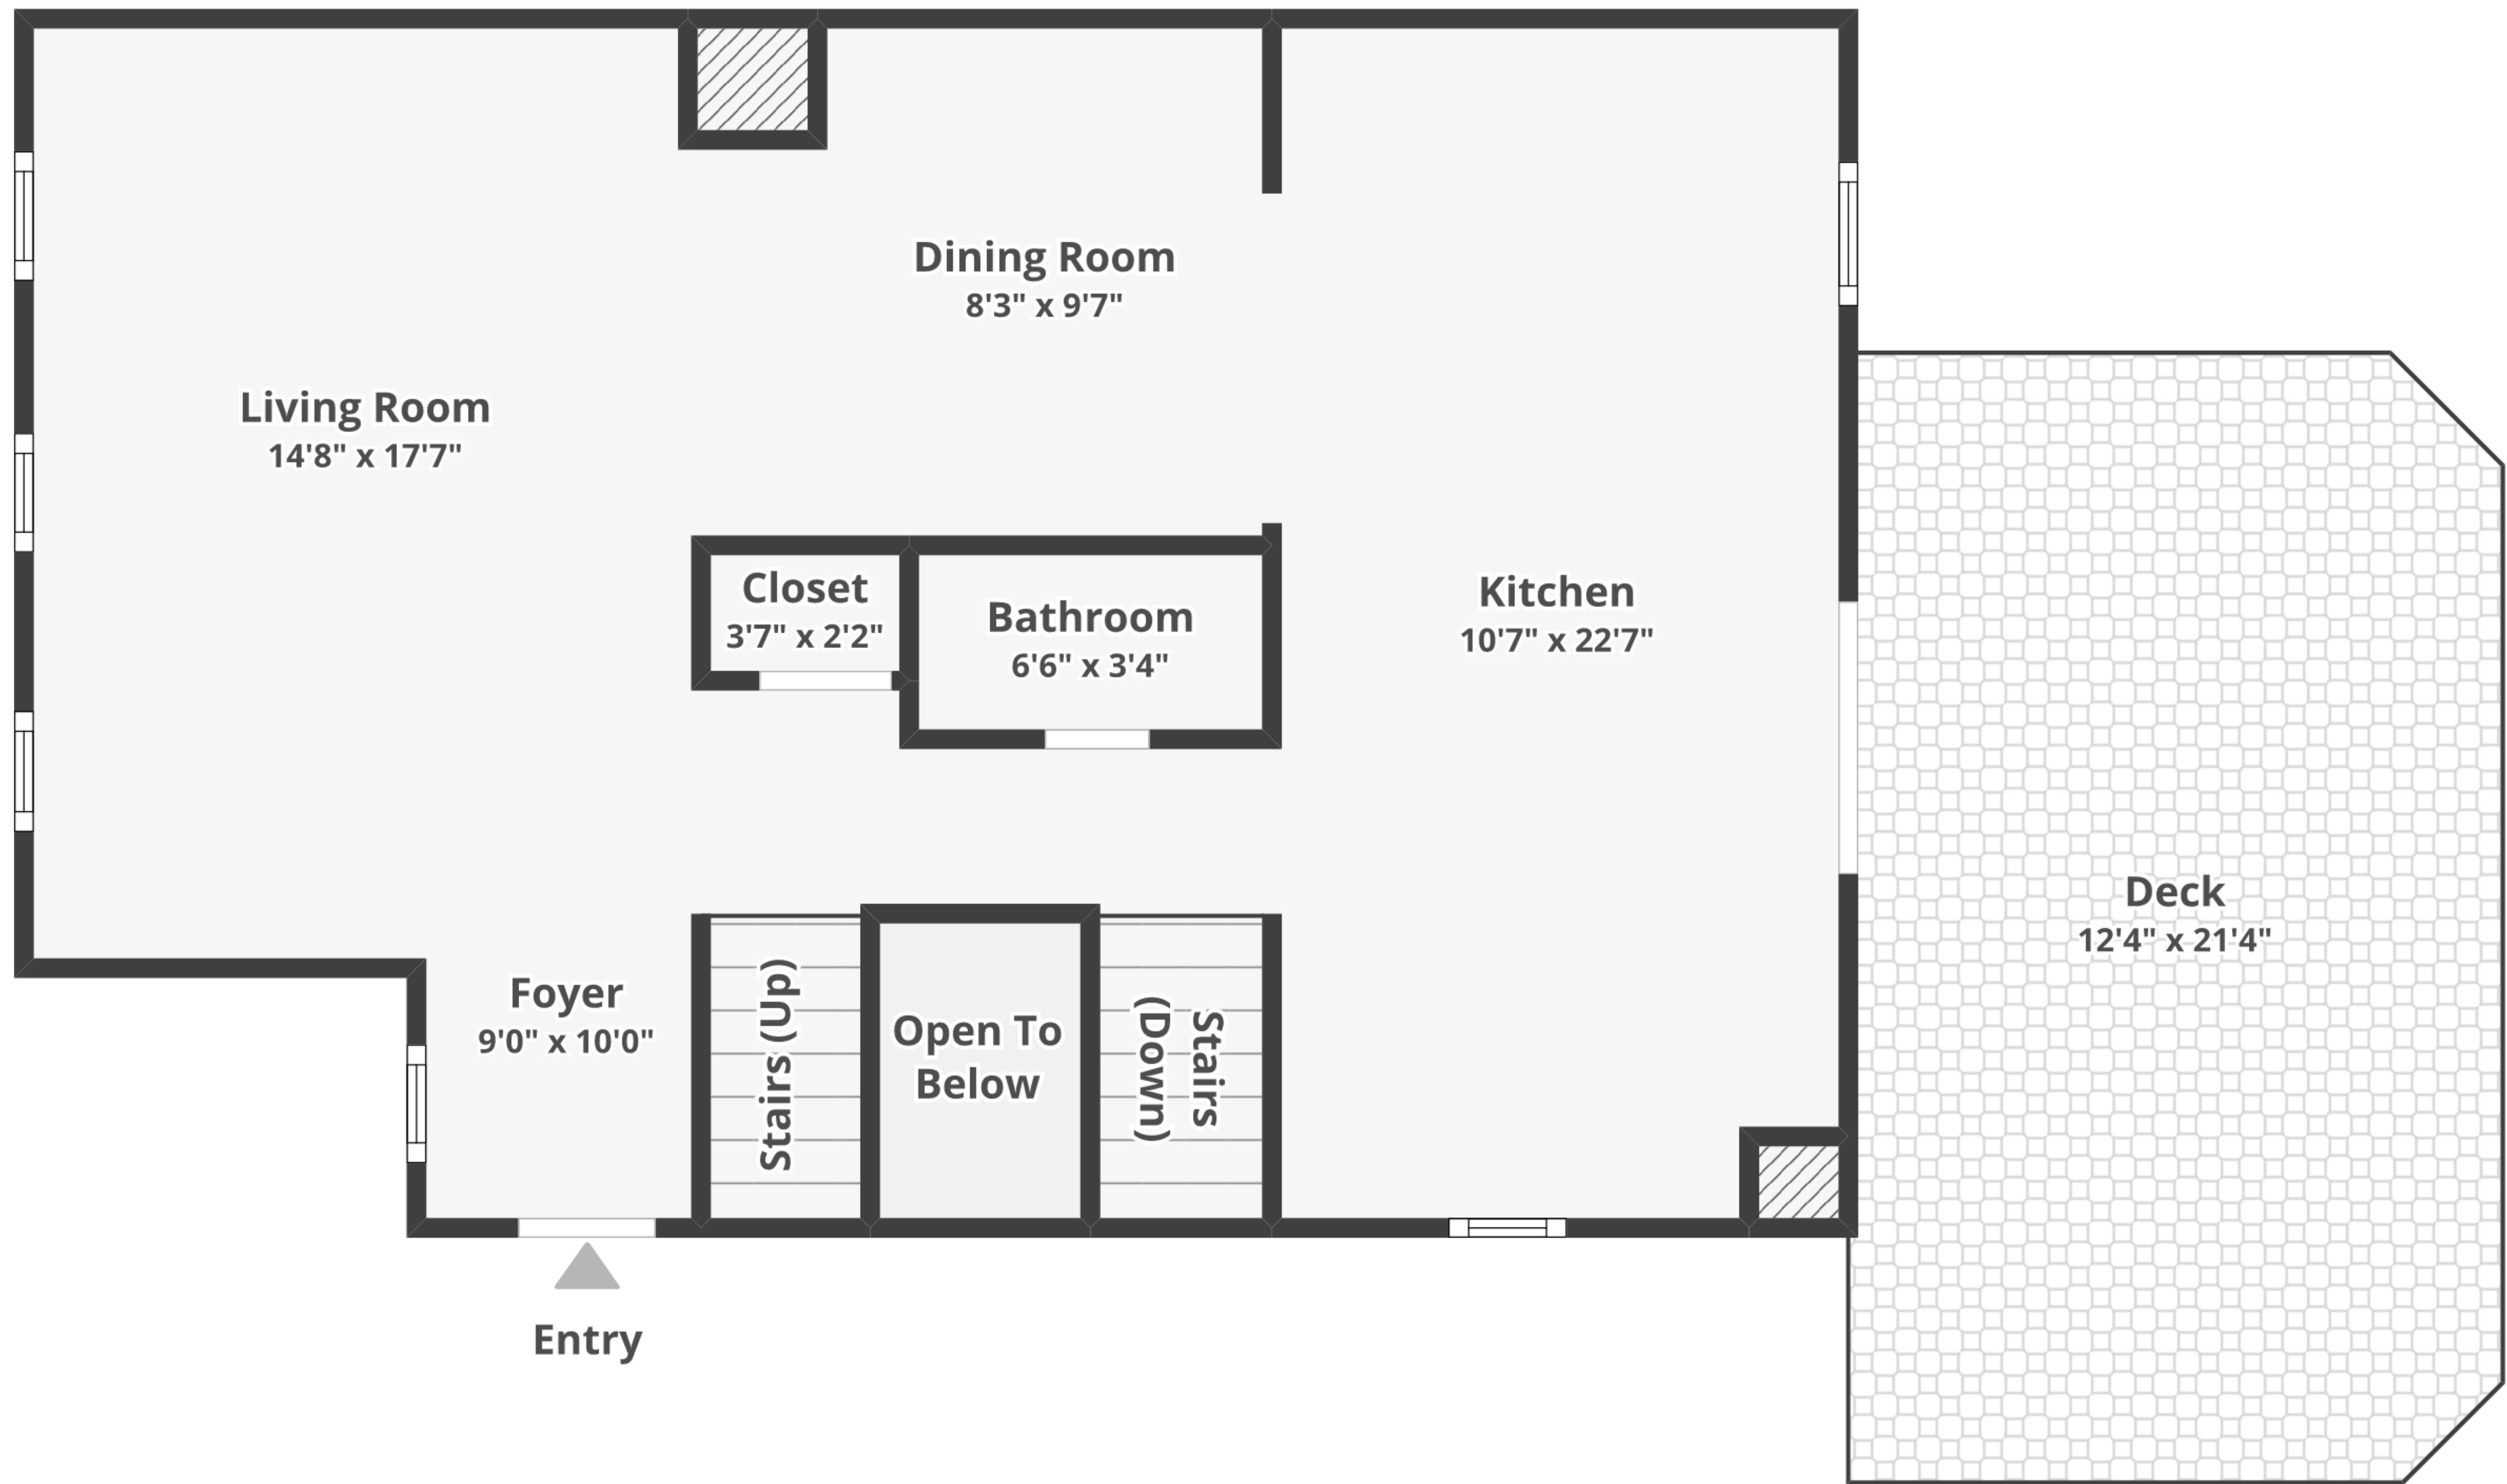

# 11980 Sentinel Point Ct, Reston, VA 20191

Total finished area: ~1,831.67 sq. ft.

Total unfinished area: ~122.1 sq. ft.

## Floor 1

Finished area: ~675.51 sq. ft.

Unfinished area: ~6.04 sq. ft.