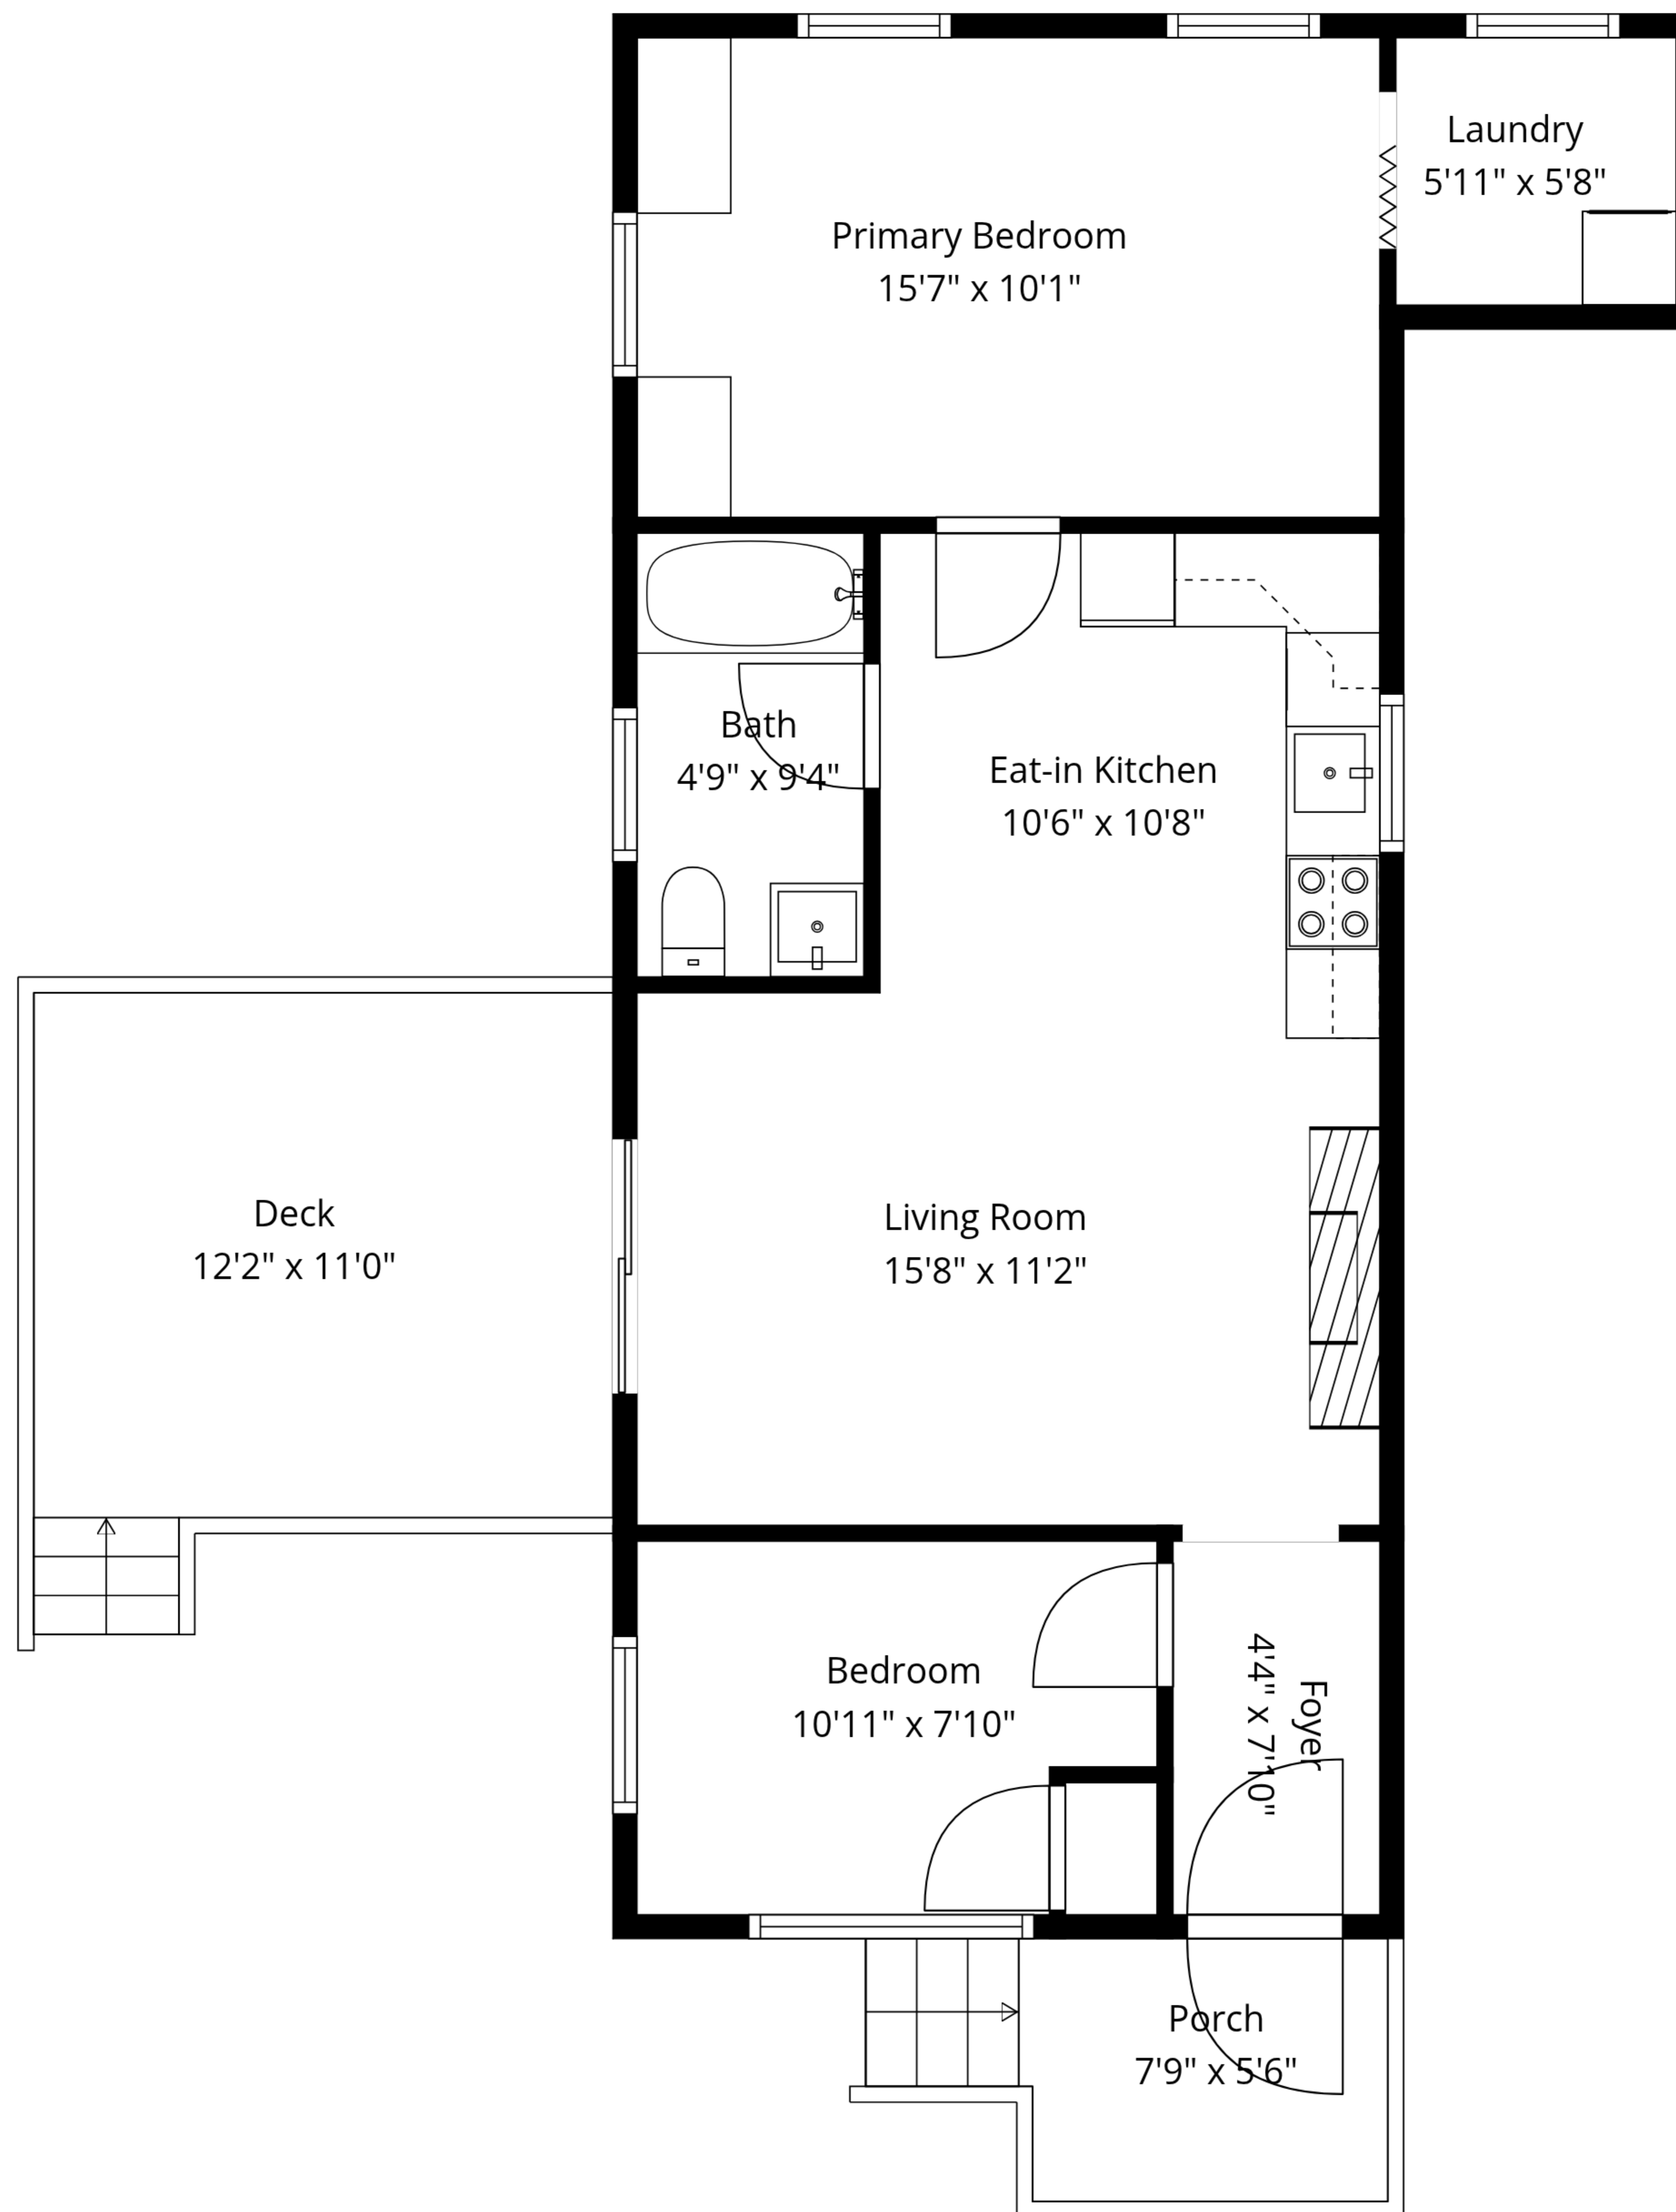

**TOTAL: 653 sq. ft**

1st floor: 653 sq. ft

EXCLUDED AREAS: DECK: 142 sq. ft, PORCH: 52 sq. ft, WALLS: 63 sq. ft

Measurements Are Approximate - Deemed Highly Reliable But Not Guaranteed

**TOTAL: 653 sq. ft**

1st floor: 653 sq. ft

EXCLUDED AREAS: DECK: 142 sq. ft, PORCH: 52 sq. ft, WALLS: 63 sq. ft

Measurements Are Approximate - Deemed Highly Reliable But Not Guaranteed