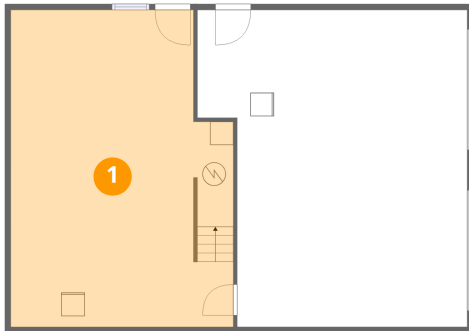

5941 Wilburn Estates Court, Powhatan, Powhatan County,
Virginia, United States, 23139

1 Floor 1 - Basement

Dimensions: 19'0" x 27'1"
Area: 484 sq. ft
Counted as living area: No

Heated: Yes
Finished: No
Enclosed: Yes
Contiguous: Yes
Permitted: Yes
Wet space: No
Addition: No
Conversion: No