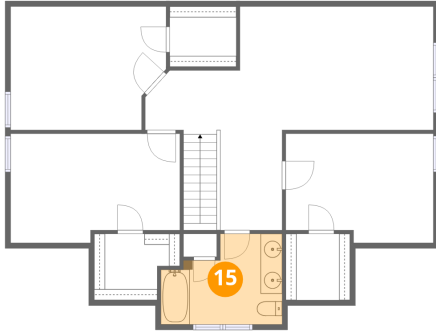

5941 Wilburn Estates Court, Powhatan, Powhatan County,
Virginia, United States, 23139

15 Floor 3 - Bath

Dimensions: 11'3" x 8'4"
Area: 78 sq. ft
Counted as living area: Yes

Heated: Yes
Finished: Yes
Enclosed: Yes
Contiguous: Yes
Permitted: Yes
Wet space: Yes
Addition: No
Conversion: No