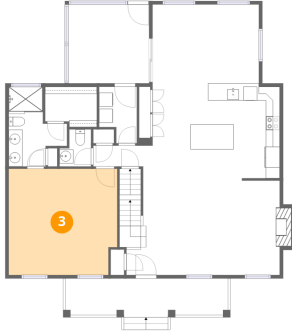

2 Floor 1 - Garage

Dimensions: 23'1" x 27'1"
Area: 565 sq. ft
Counted as living area: No

Heated: No
Finished: No
Enclosed: Yes
Contiguous: Yes
Permitted: Yes
Wet space: No
Addition: No
Conversion: No

5941 Wilburn Estates Court, Powhatan, Powhatan County, Virginia, United States, 23139

3 Floor 2 - Primary Bedroom

Dimensions: 15'8" x 15'4"
Area: 234 sq. ft
Counted as living area: Yes

Heated: Yes
Finished: Yes
Enclosed: Yes
Contiguous: Yes
Permitted: Yes
Wet space: No
Addition: No
Conversion: No