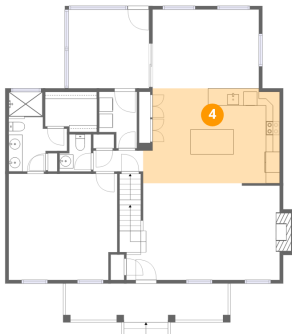

4 Floor 2 - Kitchen

Dimensions: 19'8" x 13'8"
Area: 256 sq. ft
Counted as living area: Yes

Heated: Yes
Finished: Yes
Enclosed: Yes
Contiguous: Yes
Permitted: Yes
Wet space: No
Addition: No
Conversion: No