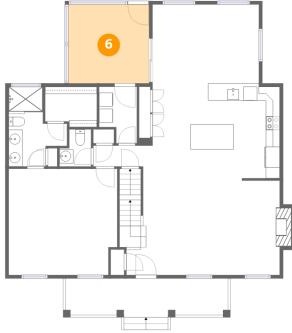

5 Floor 2 - Porch

Dimensions: 23'5" x 5'7"
Area: 137 sq. ft
Counted as living area: No

Heated: No
Finished: No
Enclosed: No
Contiguous: Yes
Permitted: Yes
Wet space: No
Addition: No
Conversion: No

5941 Wilburn Estates Court, Powhatan, Powhatan County, Virginia, United States, 23139

6 Floor 2 - Screened Porch

Dimensions: 11'7" x 11'4"
Area: 132 sq. ft
Counted as living area: No

Heated: No
Finished: No
Enclosed: No
Contiguous: Yes
Permitted: Yes
Wet space: No
Addition: No
Conversion: No