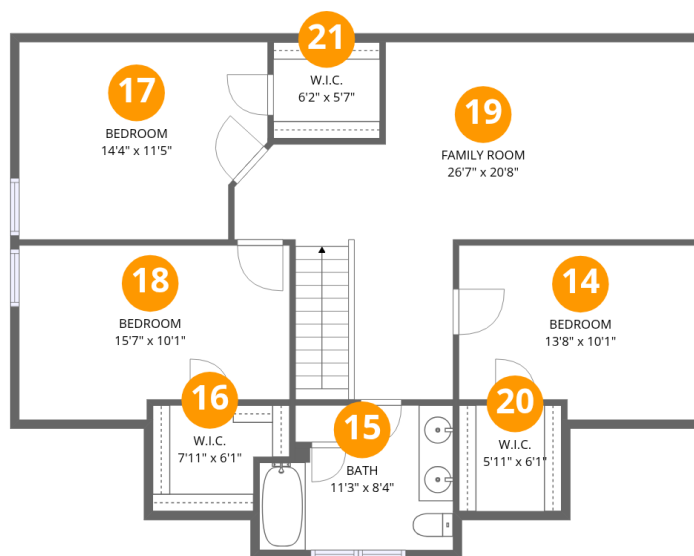

Room dimensions

Floor 1 Below grade

Total:0sqft

Excluded: 1049sqft

#		Dimensions	sqft	Counted as living area
1	Basement	19'0" x 27'1"	484 sq. ft	No
2	Garage	23'1" x 27'1"	565 sq. ft	No

Home report

5941 Wilburn Estates Court, Powhatan, Powhatan County, Virginia, United States, 23139

Room dimensions

Floor 2

Total:1244sqft Excluded: 280sqft

#		Dimensions	sqft	Counted as living area
3	Primary Bedroom	15'8" x 15'4"	234 sq. ft	Yes
4	Kitchen	19'8" x 13'8"	256 sq. ft	Yes
5	Porch	23'5" x 5'7"	137 sq. ft	No
6	Screened Porch	11'7" x 11'4"	132 sq. ft	No
7	Laundry	5'5" x 8'2"	38 sq. ft	Yes
8	Dining Area	15'4" x 11'4"	174 sq. ft	Yes
9	Hall	7'2" x 3'0"	22 sq. ft	Yes
10	W.I.C.	7'5" x 5'10"	40 sq. ft	Yes
11	WC	4'7" x 5'4"	20 sq. ft	Yes
12	Living Room	22'1" x 13'11"	328 sq. ft	Yes
13	Bath	8'5" x 11'6"	69 sq. ft	Yes

Home report

5941 Wilburn Estates Court, Powhatan, Powhatan County,
Virginia, United States, 23139

Room dimensions

Floor 3

Total:1003sqft Excluded: 0sqft

#		Dimensions	sqft	Counted as living area
14	Bedroom	13'8" x 10'1"	130 sq. ft	Yes
15	Bath	11'3" x 8'4"	78 sq. ft	Yes
16	W.I.C.	7'11" x 6'1"	42 sq. ft	Yes
17	Bedroom	14'4" x 11'5"	154 sq. ft	Yes
18	Bedroom	15'7" x 10'1"	148 sq. ft	Yes
19	Family Room	26'7" x 20'8"	334 sq. ft	Yes
20	W.I.C.	5'11" x 6'1"	36 sq. ft	Yes
21	W.I.C.	6'2" x 5'7"	34 sq. ft	Yes

19 Floor 3 - Family Room

Dimensions: 26'7" x 20'8"
Area: 334 sq. ft
Counted as living area: Yes

Heated: Yes
Finished: Yes
Enclosed: Yes
Contiguous: Yes
Permitted: Yes
Wet space: No
Addition: No
Conversion: No