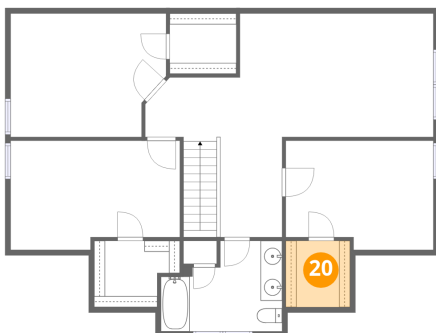

20 Floor 3 - W.I.C.

Dimensions: 5'11" x 6'1"
Area: 36 sq. ft
Counted as living area: Yes

Heated: Yes
Finished: Yes
Enclosed: Yes
Contiguous: Yes
Permitted: Yes
Wet space: No
Addition: No
Conversion: No