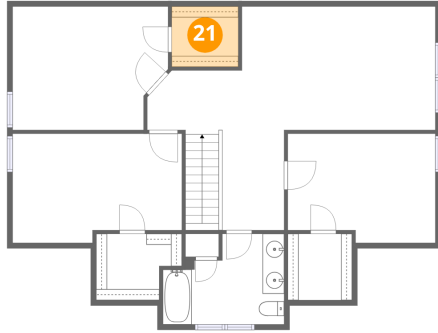

Home report

5941 Wilburn Estates Court, Powhatan, Powhatan County,
Virginia, United States, 23139

21 Floor 3 - W.I.C.

Dimensions: 6'2" x 5'7"
Area: 34 sq. ft
Counted as living area: Yes

Heated: Yes
Finished: Yes
Enclosed: Yes
Contiguous: Yes
Permitted: Yes
Wet space: No
Addition: No
Conversion: No