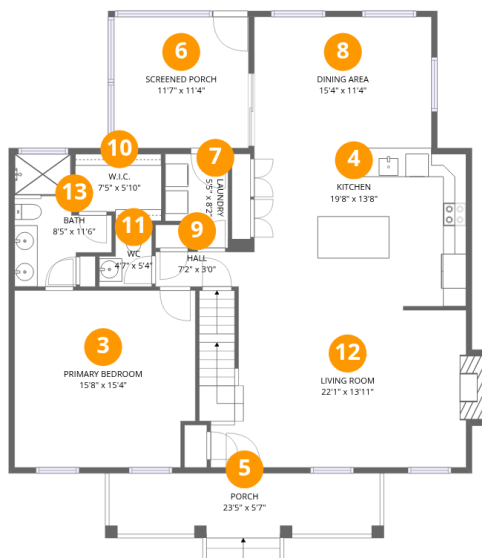

Room dimensions

Floor 1 Below grade

Total:0sqft

Excluded: 1049sqft

#		Dimensions	sqft	Counted as living area
1	Basement	19'0" x 27'1"	484 sq. ft	No
2	Garage	23'1" x 27'1"	565 sq. ft	No

Home report

5941 Wilburn Estates Court, Powhatan, Powhatan County, Virginia, United States, 23139

Room dimensions

Floor 2

Total:1244sqft Excluded: 280sqft

#		Dimensions	sqft	Counted as living area
3	Primary Bedroom	15'8" x 15'4"	234 sq. ft	Yes
4	Kitchen	19'8" x 13'8"	256 sq. ft	Yes
5	Porch	23'5" x 5'7"	137 sq. ft	No
6	Screened Porch	11'7" x 11'4"	132 sq. ft	No
7	Laundry	5'5" x 8'2"	38 sq. ft	Yes
8	Dining Area	15'4" x 11'4"	174 sq. ft	Yes
9	Hall	7'2" x 3'0"	22 sq. ft	Yes
10	W.I.C.	7'5" x 5'10"	40 sq. ft	Yes
11	WC	4'7" x 5'4"	20 sq. ft	Yes
12	Living Room	22'1" x 13'11"	328 sq. ft	Yes
13	Bath	8'5" x 11'6"	69 sq. ft	Yes

Home report

5941 Wilburn Estates Court, Powhatan, Powhatan County,
Virginia, United States, 23139

Room dimensions

Floor 3

Total:1003sqft Excluded: 0sqft

#		Dimensions	sqft	Counted as living area
14	Bedroom	13'8" x 10'1"	130 sq. ft	Yes
15	Bath	11'3" x 8'4"	78 sq. ft	Yes
16	W.I.C.	7'11" x 6'1"	42 sq. ft	Yes
17	Bedroom	14'4" x 11'5"	154 sq. ft	Yes
18	Bedroom	15'7" x 10'1"	148 sq. ft	Yes
19	Family Room	26'7" x 20'8"	334 sq. ft	Yes
20	W.I.C.	5'11" x 6'1"	36 sq. ft	Yes
21	W.I.C.	6'2" x 5'7"	34 sq. ft	Yes

19 Floor 3 - Family Room

Dimensions: 26'7" x 20'8"
Area: 334 sq. ft
Counted as living area: Yes

Heated: Yes
Finished: Yes
Enclosed: Yes
Contiguous: Yes
Permitted: Yes
Wet space: No
Addition: No
Conversion: No