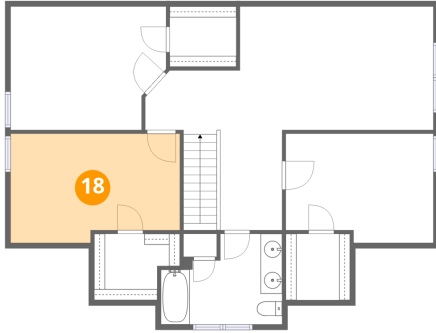

5941 Wilburn Estates Court, Powhatan, Powhatan County,
Virginia, United States, 23139

18 Floor 3 - Bedroom

Dimensions: 15'7" x 10'1"
Area: 148 sq. ft
Counted as living area: Yes

Heated: Yes
Finished: Yes
Enclosed: Yes
Contiguous: Yes
Permitted: Yes
Wet space: No
Addition: No
Conversion: No