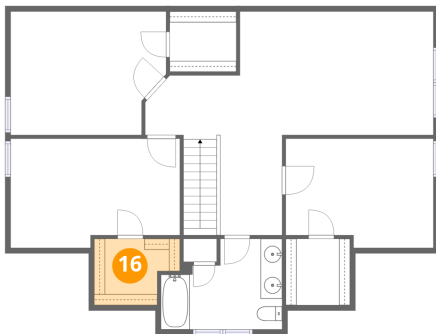

Dimensions: 13'8" x 10'1"
Area: 130 sq. ft
Counted as living area: Yes

Heated: Yes
Finished: Yes
Enclosed: Yes
Contiguous: Yes
Permitted: Yes
Wet space: No
Addition: No
Conversion: No

5941 Wilburn Estates Court, Powhatan, Powhatan County,
Virginia, United States, 23139

15 Floor 3 - Bath

Dimensions: 11'3" x 8'4"
Area: 78 sq. ft
Counted as living area: Yes

Heated: Yes
Finished: Yes
Enclosed: Yes
Contiguous: Yes
Permitted: Yes
Wet space: Yes
Addition: No
Conversion: No

16 Floor 3 - W.I.C.