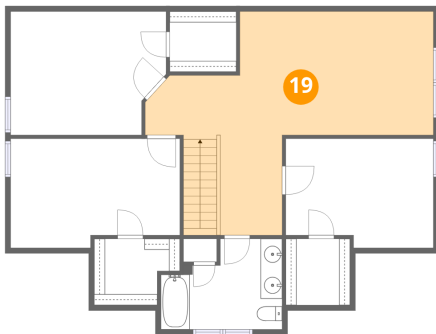

19 Floor 3 - Family Room

Dimensions: 26'7" x 20'8"
Area: 334 sq. ft
Counted as living area: Yes

Heated: Yes
Finished: Yes
Enclosed: Yes
Contiguous: Yes
Permitted: Yes
Wet space: No
Addition: No
Conversion: No