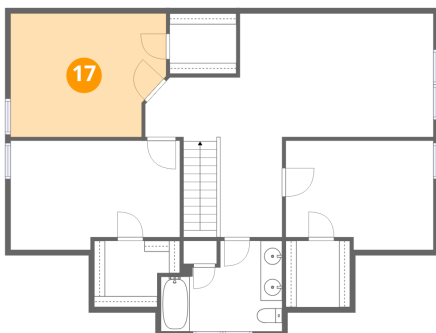

17 Floor 3 - Bedroom

Dimensions: 14'4" x 11'5"
Area: 154 sq. ft
Counted as living area: Yes

Heated: Yes
Finished: Yes
Enclosed: Yes
Contiguous: Yes
Permitted: Yes
Wet space: No
Addition: No
Conversion: No