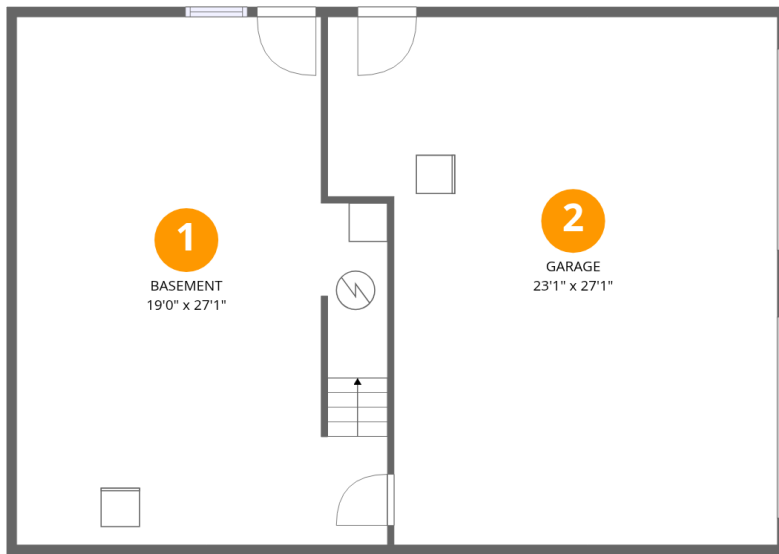

Room dimensions

Floor 1 Below grade

Total:0sqft

Excluded: 1049sqft

#		Dimensions	sqft	Counted as living area
1	Basement	19'0" x 27'1"	484 sq. ft	No
2	Garage	23'1" x 27'1"	565 sq. ft	No

Home report

5941 Wilburn Estates Court, Powhatan, Powhatan County, Virginia, United States, 23139