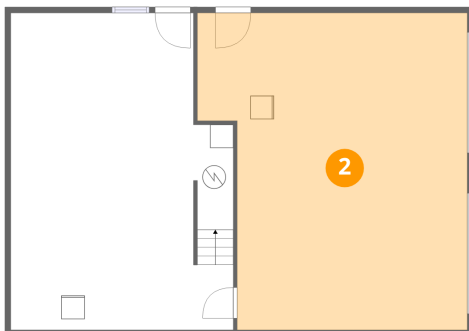

Home report

5941 Wilburn Estates Court, Powhatan, Powhatan County,
Virginia, United States, 23139

Room dimensions

Floor 3

Total:1003sqft Excluded: 0sqft

#		Dimensions	sqft	Counted as living area
14	Bedroom	13'8" x 10'1"	130 sq. ft	Yes
15	Bath	11'3" x 8'4"	78 sq. ft	Yes
16	W.I.C.	7'11" x 6'1"	42 sq. ft	Yes
17	Bedroom	14'4" x 11'5"	154 sq. ft	Yes
18	Bedroom	15'7" x 10'1"	148 sq. ft	Yes
19	Family Room	26'7" x 20'8"	334 sq. ft	Yes
20	W.I.C.	5'11" x 6'1"	36 sq. ft	Yes
21	W.I.C.	6'2" x 5'7"	34 sq. ft	Yes

5941 Wilburn Estates Court, Powhatan, Powhatan County,
Virginia, United States, 23139

1 Floor 1 - Basement

Dimensions: 19'0" x 27'1"
Area: 484 sq. ft
Counted as living area: No

Heated: Yes
Finished: No
Enclosed: Yes
Contiguous: Yes
Permitted: Yes
Wet space: No
Addition: No
Conversion: No

2 Floor 1 - Garage

Dimensions: 23'1" x 27'1"
Area: 565 sq. ft
Counted as living area: No

Heated: No
Finished: No
Enclosed: Yes
Contiguous: Yes
Permitted: Yes
Wet space: No
Addition: No
Conversion: No

5941 Wilburn Estates Court, Powhatan, Powhatan County, Virginia, United States, 23139