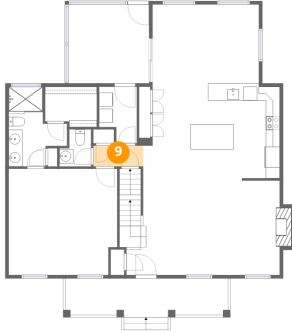

5941 Wilburn Estates Court, Powhatan, Powhatan County,
Virginia, United States, 23139

9 Floor 2 - Hall

Dimensions: 7'2" x 3'0"
Area: 22 sq. ft
Counted as living area: Yes

Heated: Yes
Finished: Yes
Enclosed: Yes
Contiguous: Yes
Permitted: Yes
Wet space: No
Addition: No
Conversion: No