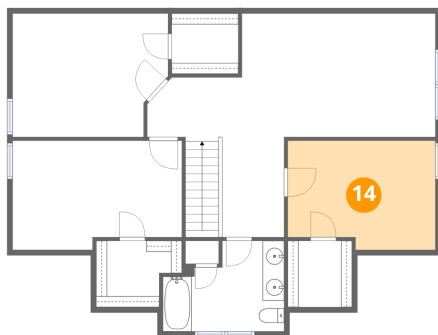

Dimensions: 13'8" x 10'1"
Area: 130 sq. ft
Counted as living area: Yes

Heated: Yes
Finished: Yes
Enclosed: Yes
Contiguous: Yes
Permitted: Yes
Wet space: No
Addition: No
Conversion: No

5941 Wilburn Estates Court, Powhatan, Powhatan County,
Virginia, United States, 23139