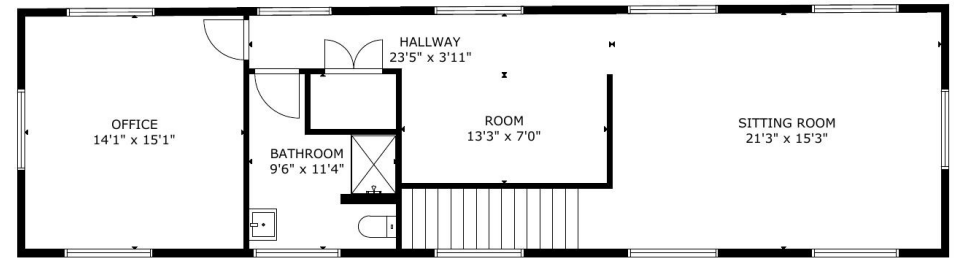

FLOOR 1

FLOOR 2

GROSS INTERNAL AREA  
 TOTAL: 3201 sq.ft  
 FLOOR 1: 2307 sq.ft, FLOOR 2: 894 sq.ft  
 SIZE AND DIMENSIONS ARE APPROXIMATE, ACTUAL MAY VARY