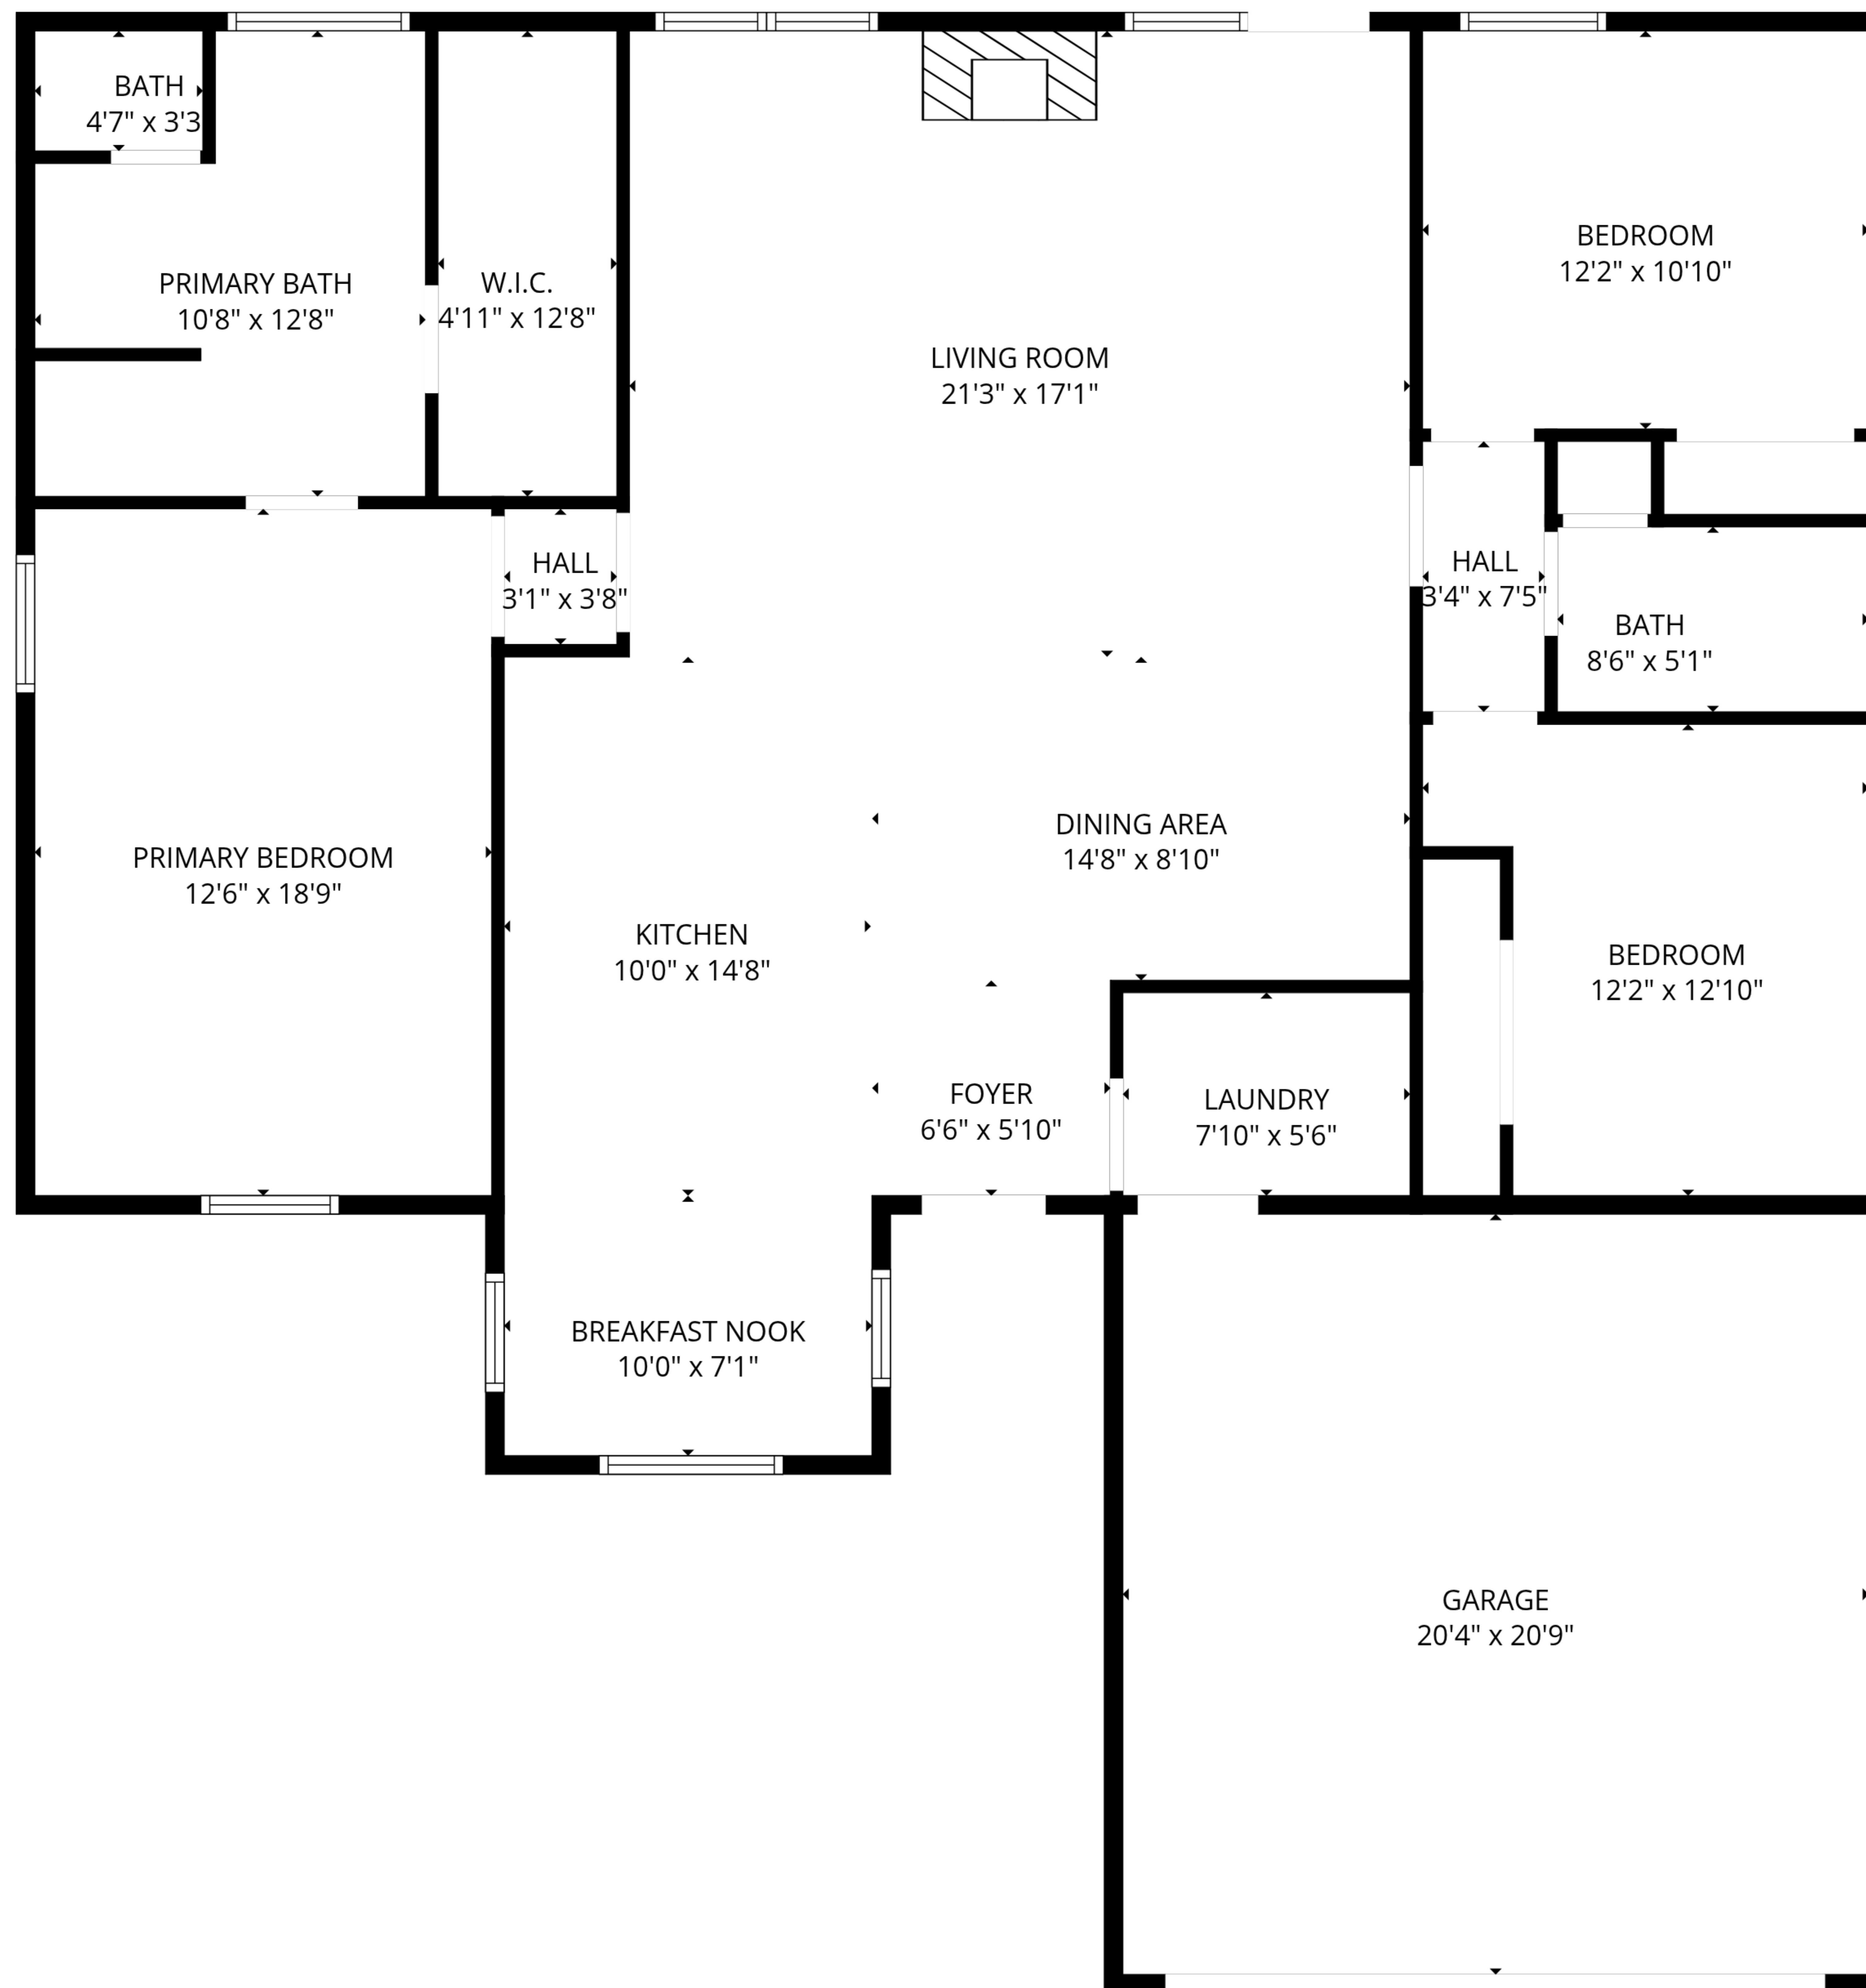

**TOTAL: 1658 sq. ft**

1st floor: 1658 sq. ft

EXCLUDED AREAS: GARAGE: 421 sq. ft, WALLS: 122 sq. ft

**TOTAL: 1658 sq. ft**

1st floor: 1658 sq. ft

EXCLUDED AREAS: GARAGE: 421 sq. ft, WALLS: 122 sq. ft