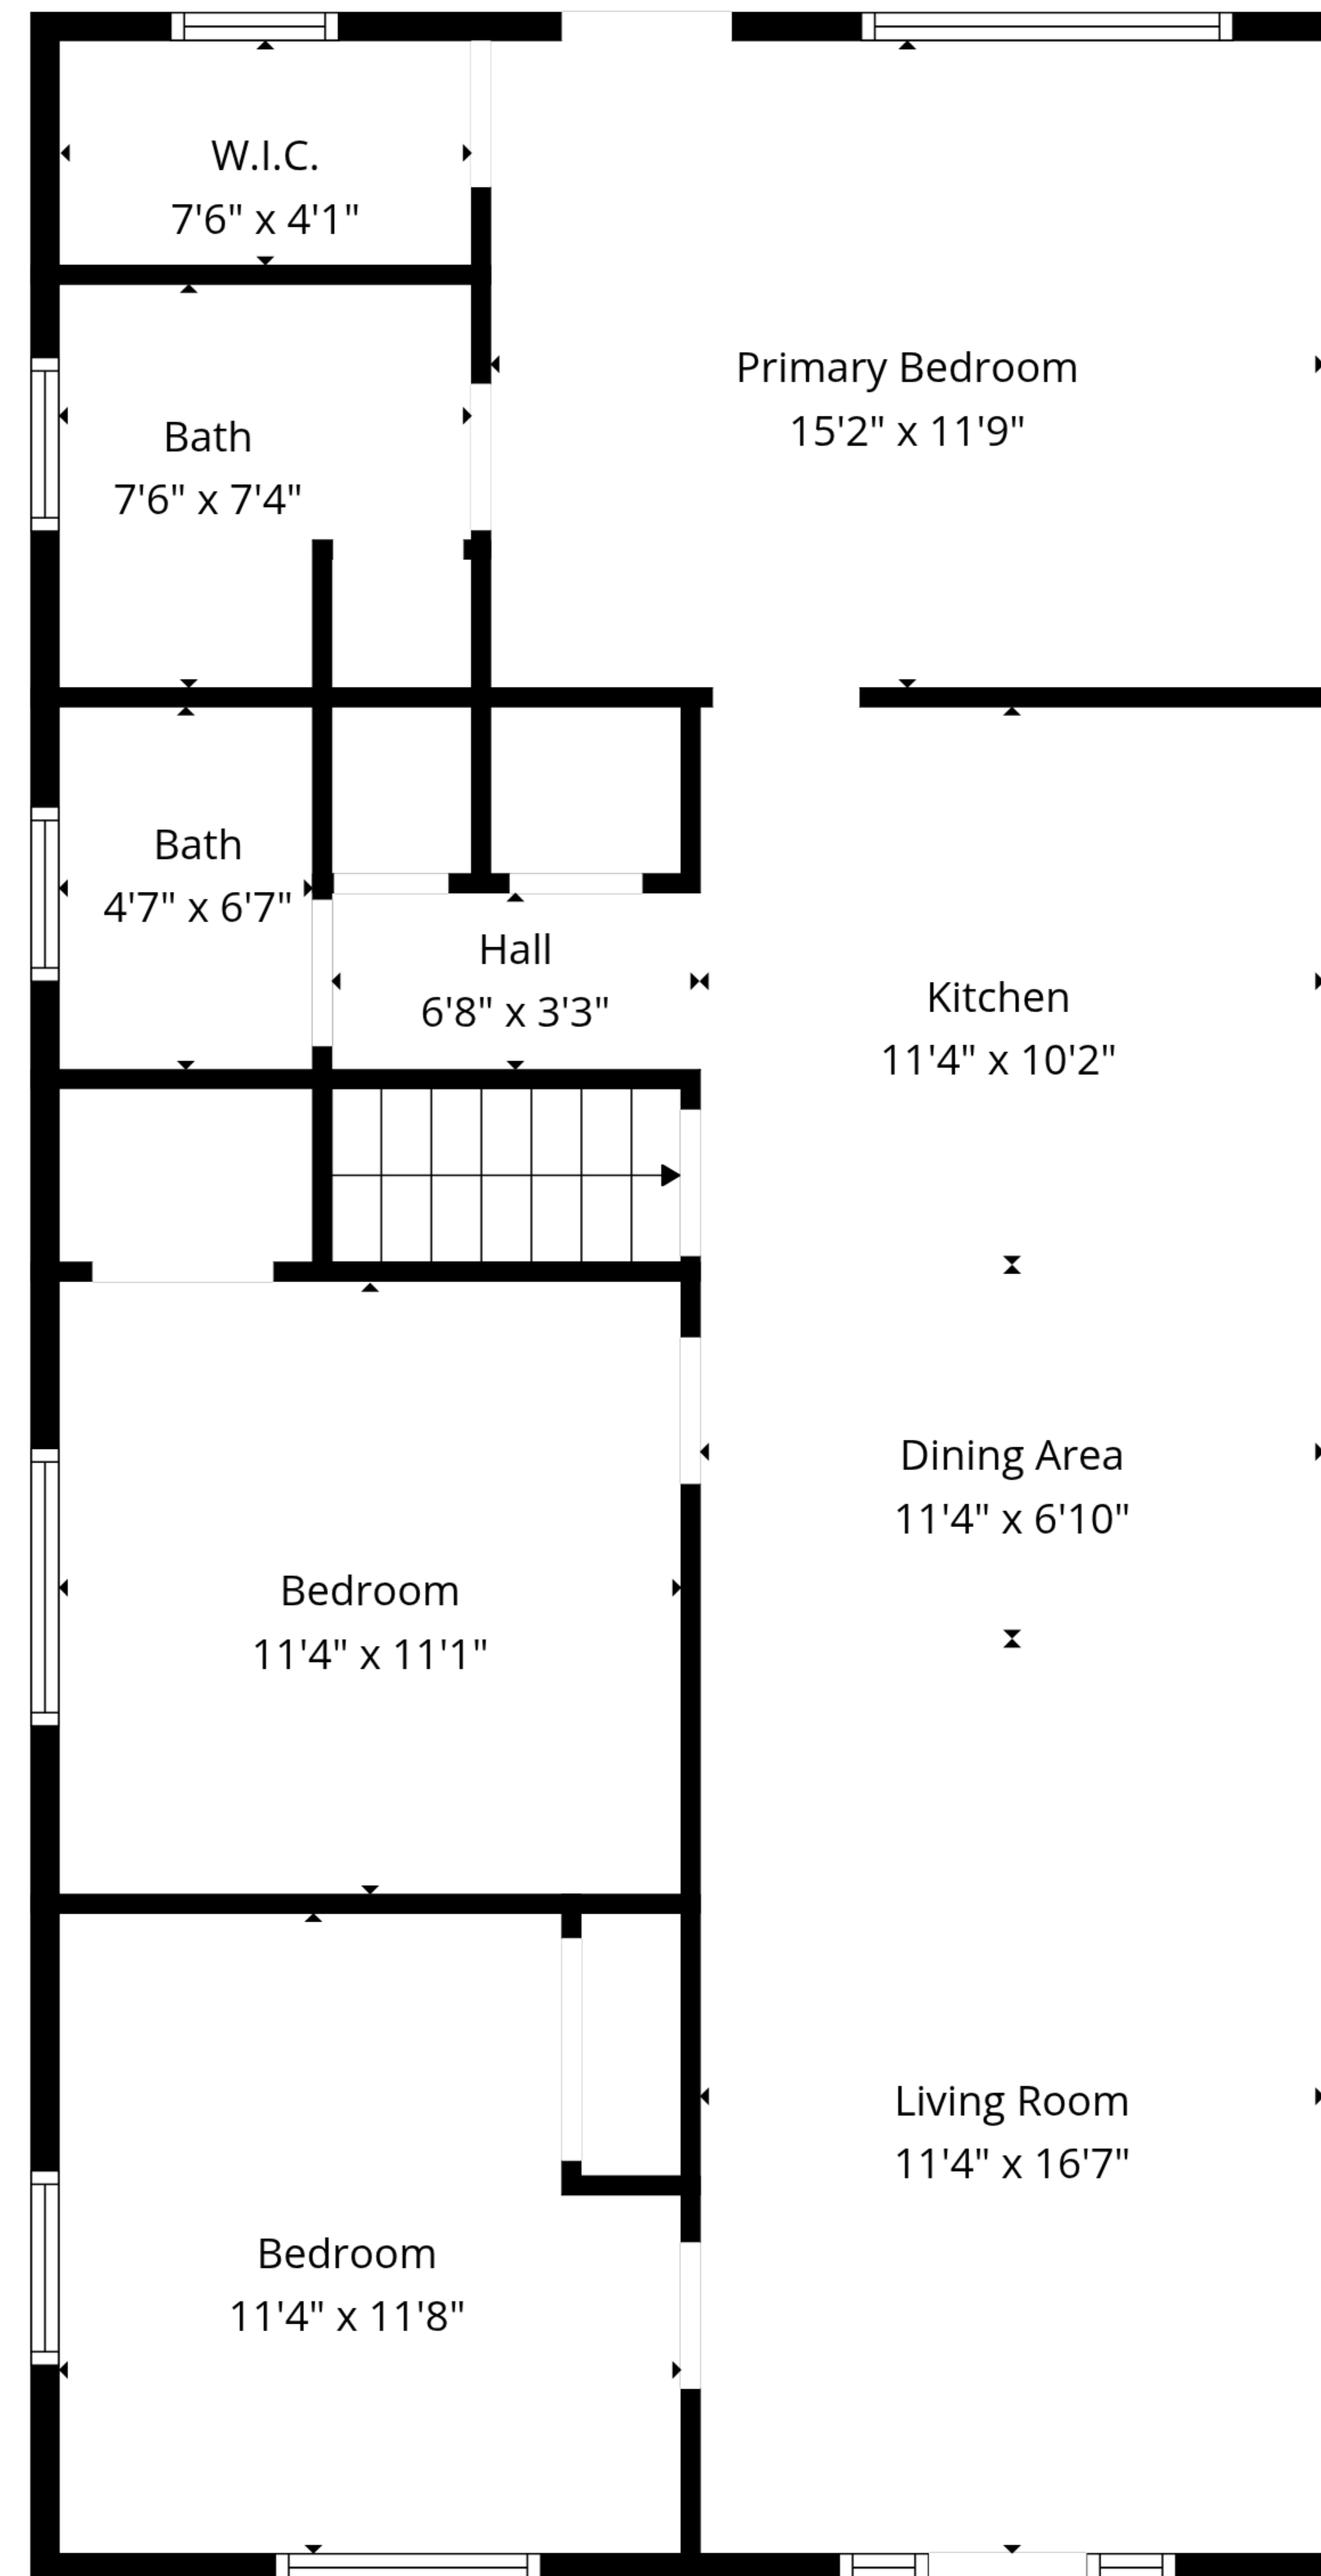

TOTAL: 2048 sq. ft
1st floor: 998 sq. ft, 2nd floor: 1050 sq. ft
EXCLUDED AREAS: WALLS: 136 sq. ft

Sizes And Dimensions Are Approximate. Actual May Vary.

TOTAL: 2048 sq. ft
 1st floor: 998 sq. ft, 2nd floor: 1050 sq. ft
 EXCLUDED AREAS: WALLS: 136 sq. ft

Sizes And Dimensions Are Approximate. Actual May Vary.

1st Floor

2nd Floor

TOTAL: 2048 sq. ft
 1st floor: 998 sq. ft, 2nd floor: 1050 sq. ft
 EXCLUDED AREAS: WALLS: 136 sq. ft

Sizes And Dimensions Are Approximate. Actual May Vary.