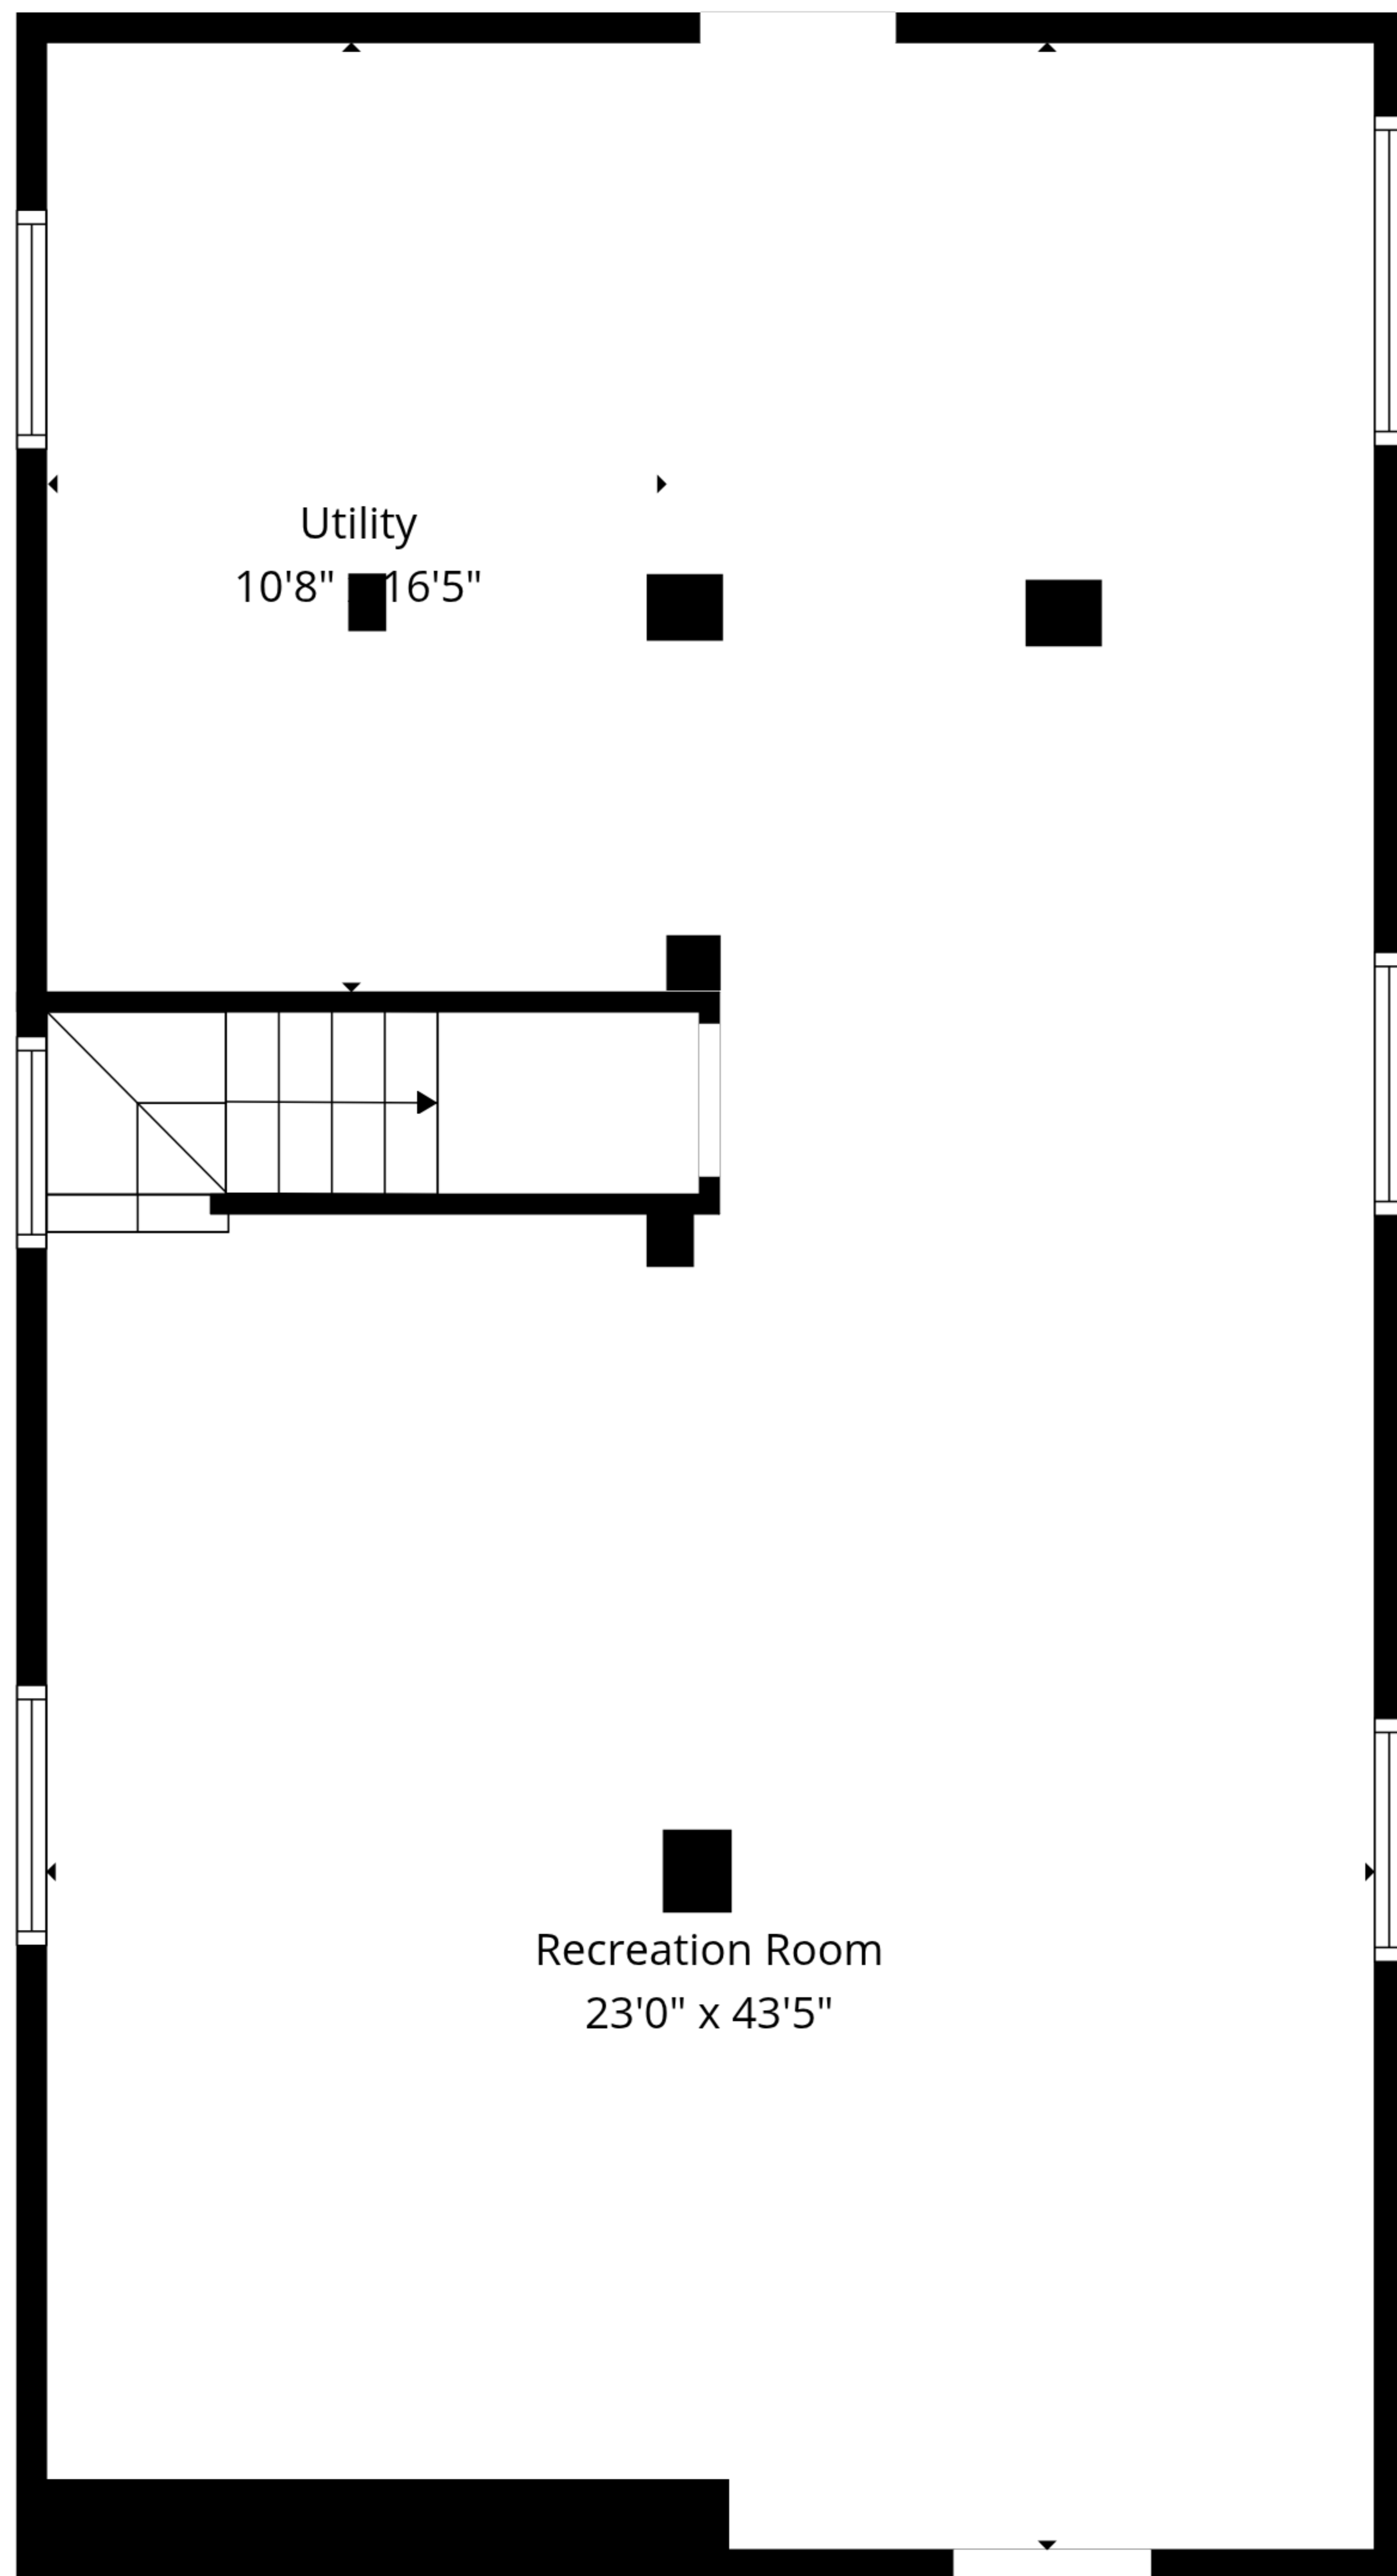

TOTAL: 2048 sq. ft
1st floor: 998 sq. ft, 2nd floor: 1050 sq. ft
EXCLUDED AREAS: WALLS: 136 sq. ft

Sizes And Dimensions Are Approximate. Actual May Vary.

TOTAL: 2048 sq. ft
 1st floor: 998 sq. ft, 2nd floor: 1050 sq. ft
 EXCLUDED AREAS: WALLS: 136 sq. ft

Sizes And Dimensions Are Approximate. Actual May Vary.

1st Floor

2nd Floor

TOTAL: 2048 sq. ft
 1st floor: 998 sq. ft, 2nd floor: 1050 sq. ft
 EXCLUDED AREAS: WALLS: 136 sq. ft

Sizes And Dimensions Are Approximate. Actual May Vary.