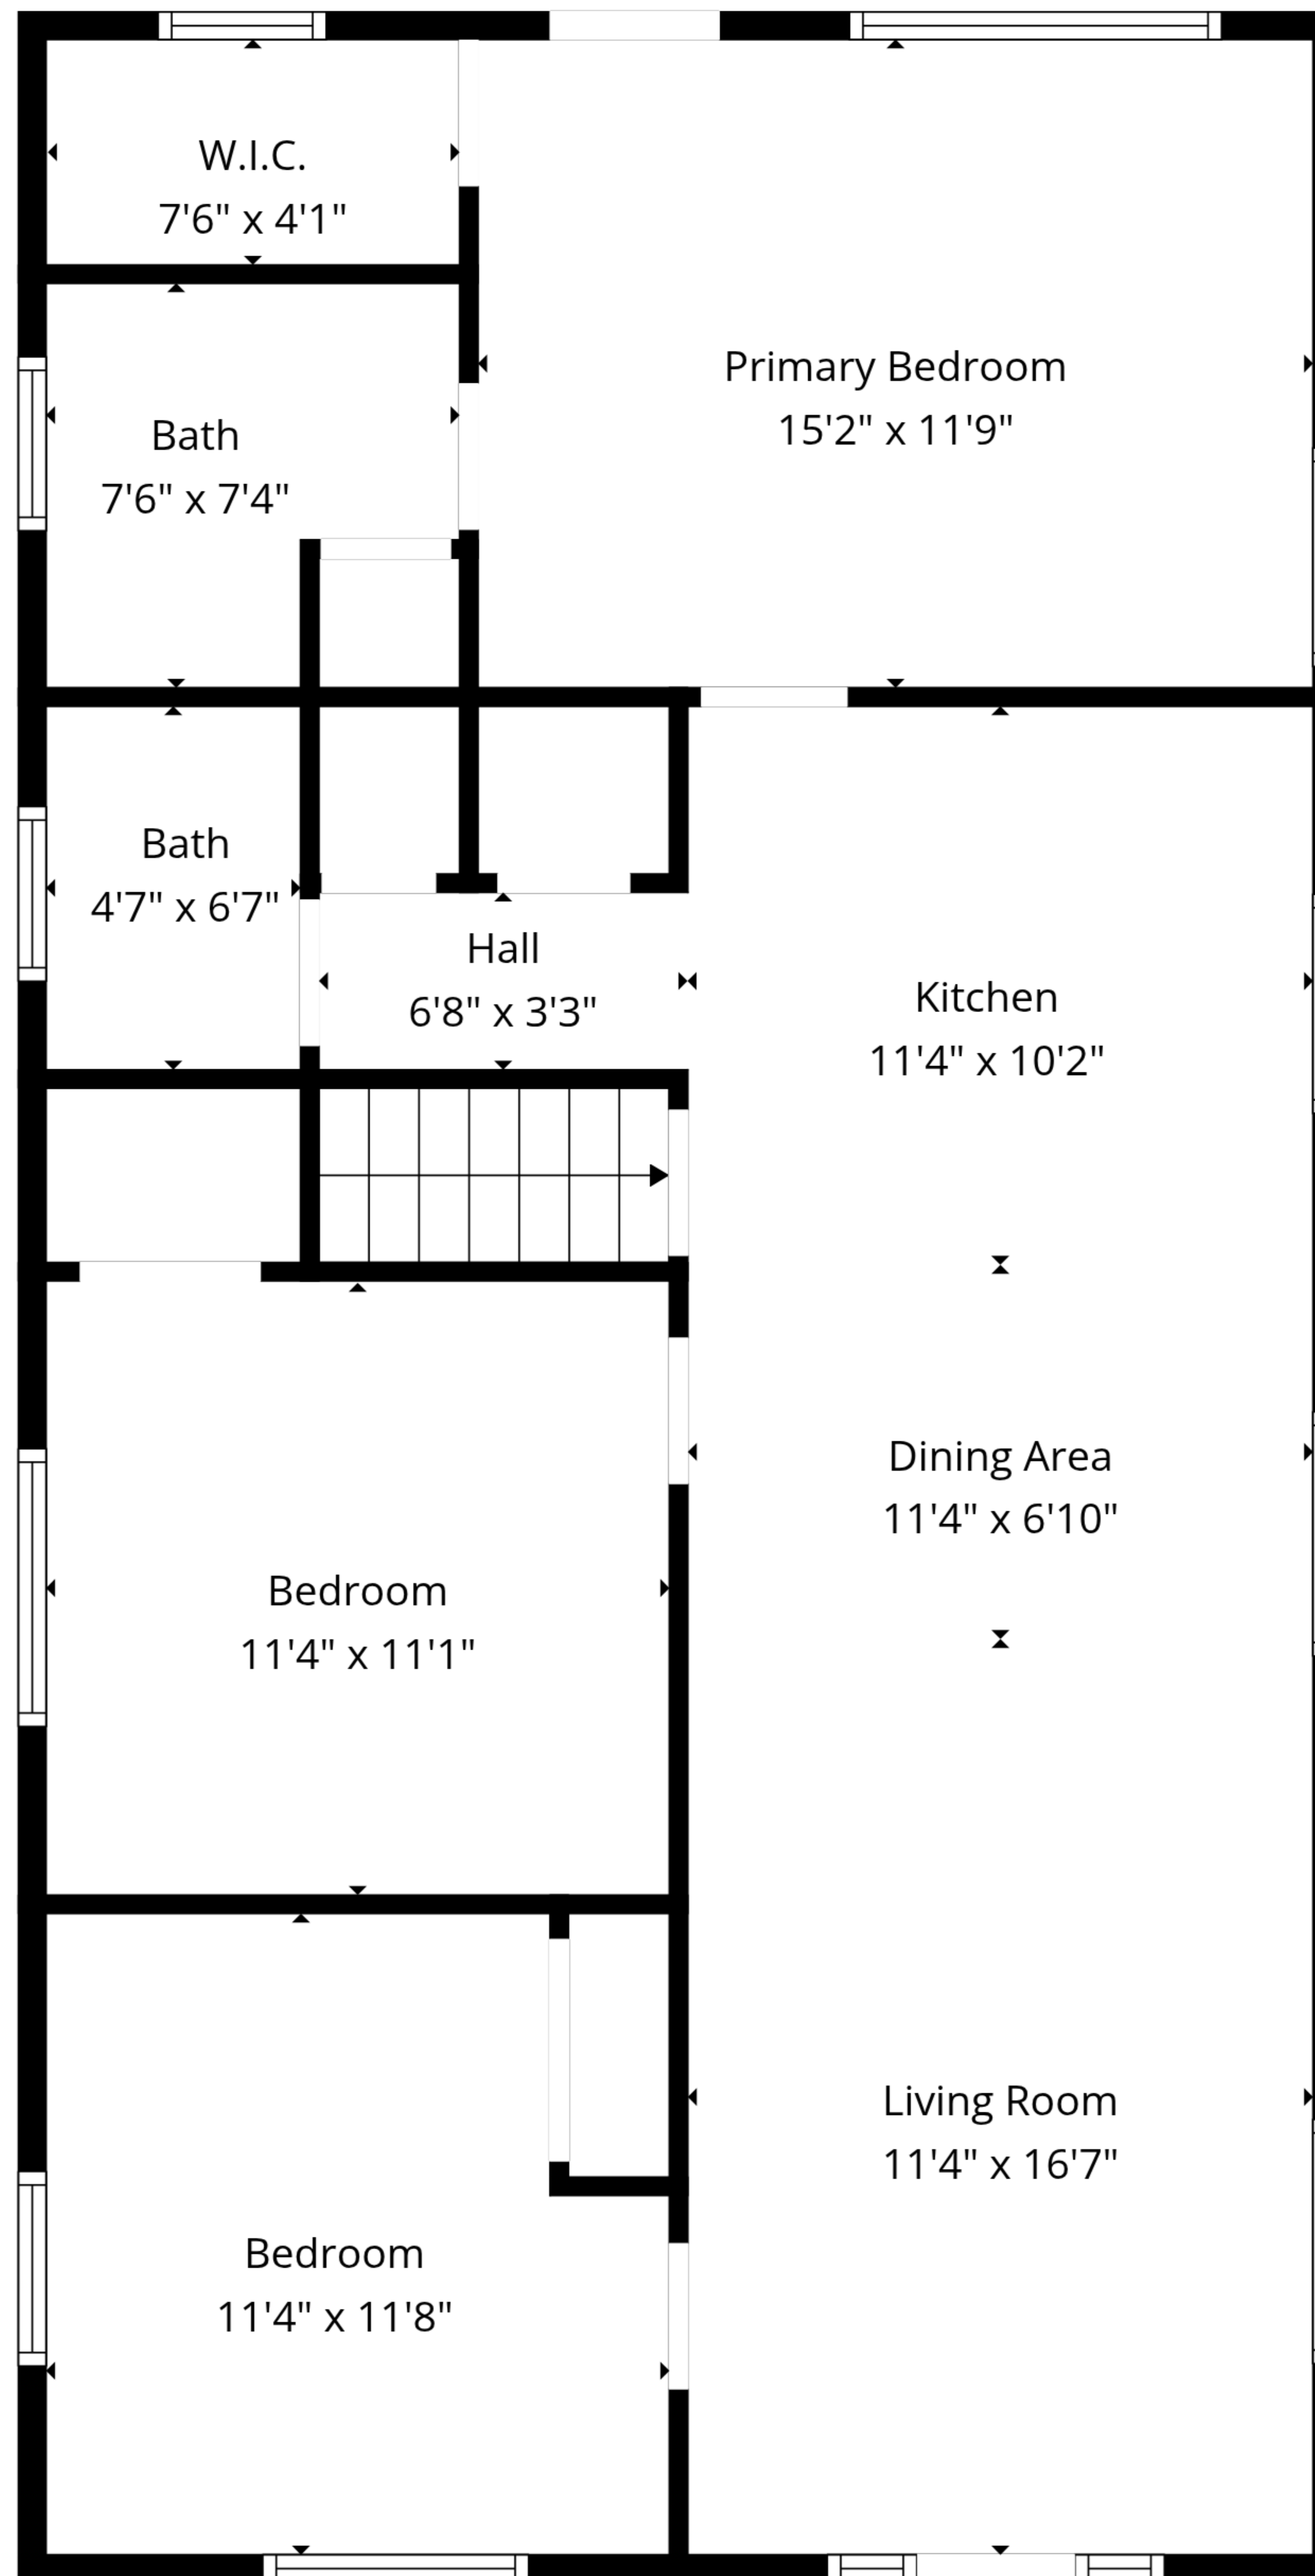

TOTAL: 2048 sq. ft
1st floor: 998 sq. ft, 2nd floor: 1050 sq. ft
EXCLUDED AREAS: WALLS: 136 sq. ft

Sizes And Dimensions Are Approximate. Actual May Vary.

TOTAL: 2048 sq. ft
 1st floor: 998 sq. ft, 2nd floor: 1050 sq. ft
 EXCLUDED AREAS: WALLS: 136 sq. ft

Sizes And Dimensions Are Approximate. Actual May Vary.

1st Floor

2nd Floor

TOTAL: 2048 sq. ft
 1st floor: 998 sq. ft, 2nd floor: 1050 sq. ft
 EXCLUDED AREAS: WALLS: 136 sq. ft

Sizes And Dimensions Are Approximate. Actual May Vary.