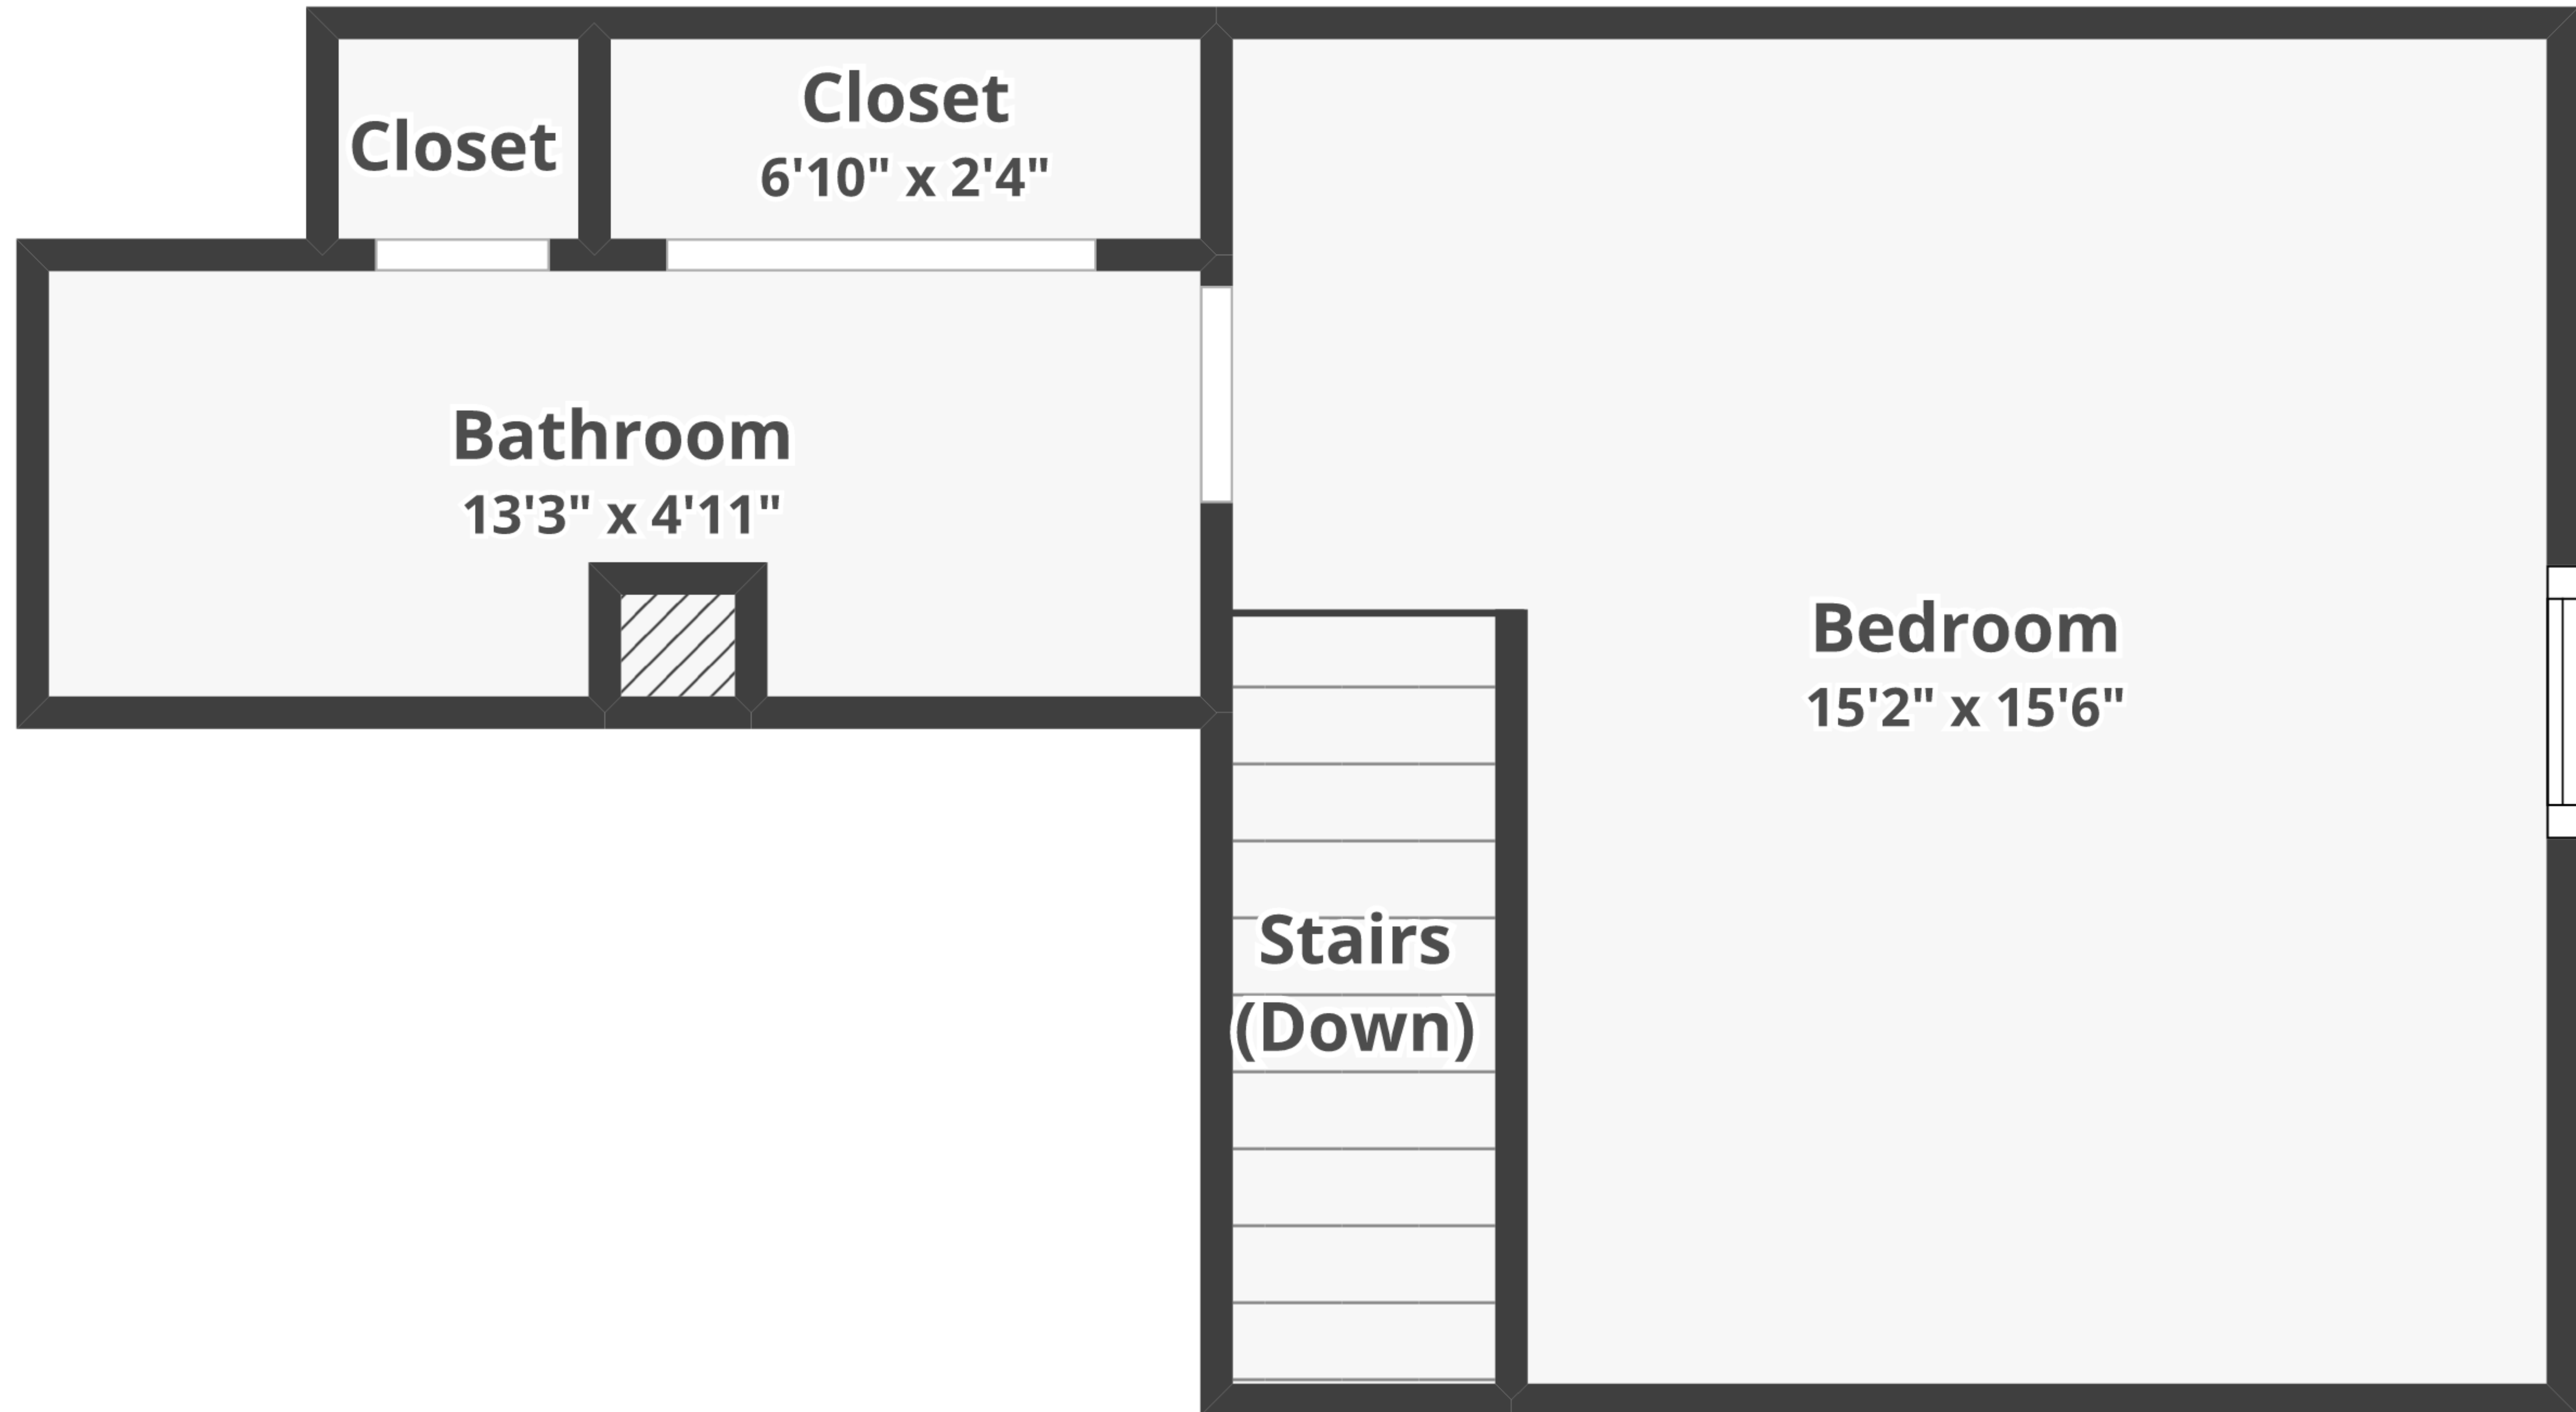

2110 Bayberry Ln # 2110, York, PA 17403

Total finished area: ~1,393.59 sq. ft.

Total unfinished area: ~15.12 sq. ft.

Floor 2

Finished area: ~314.96 sq. ft.

Unfinished area: ~1.54 sq. ft.