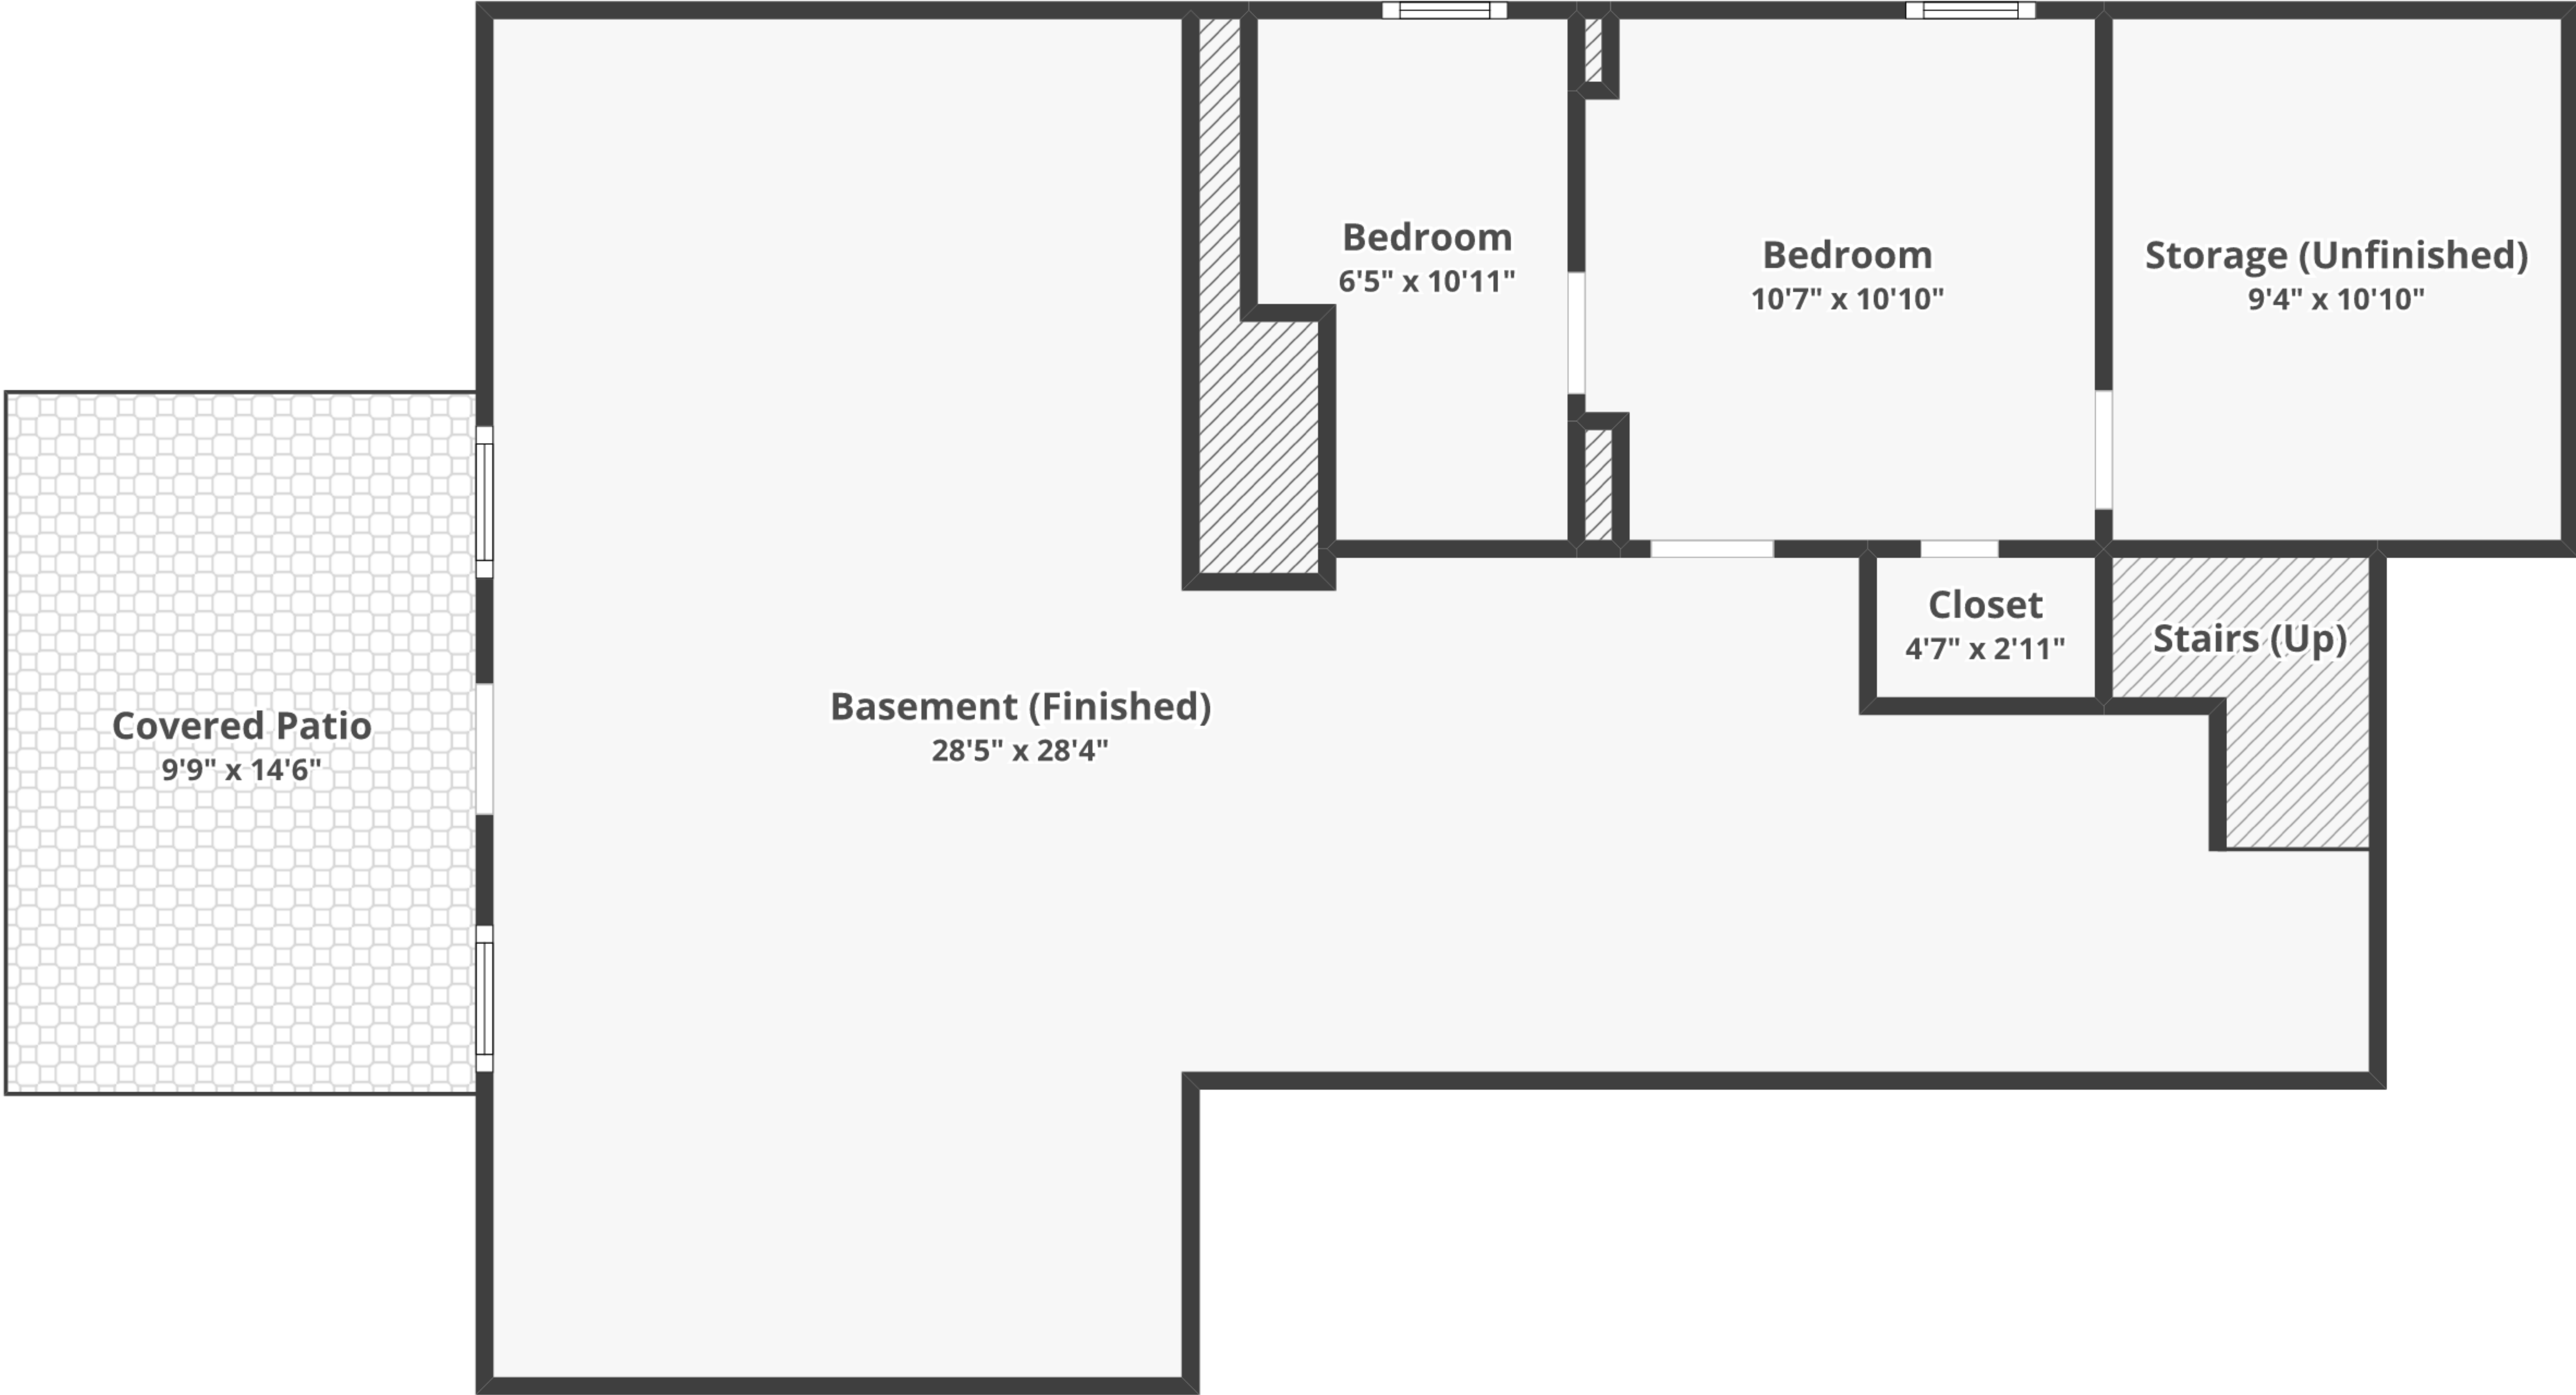

105 Grade Rd, Falling Waters, WV 25419

Basement

Floor plans are for informational purposes only and not for construction or design use. Measurements are approximate, and square footage may include finished and unfinished areas.