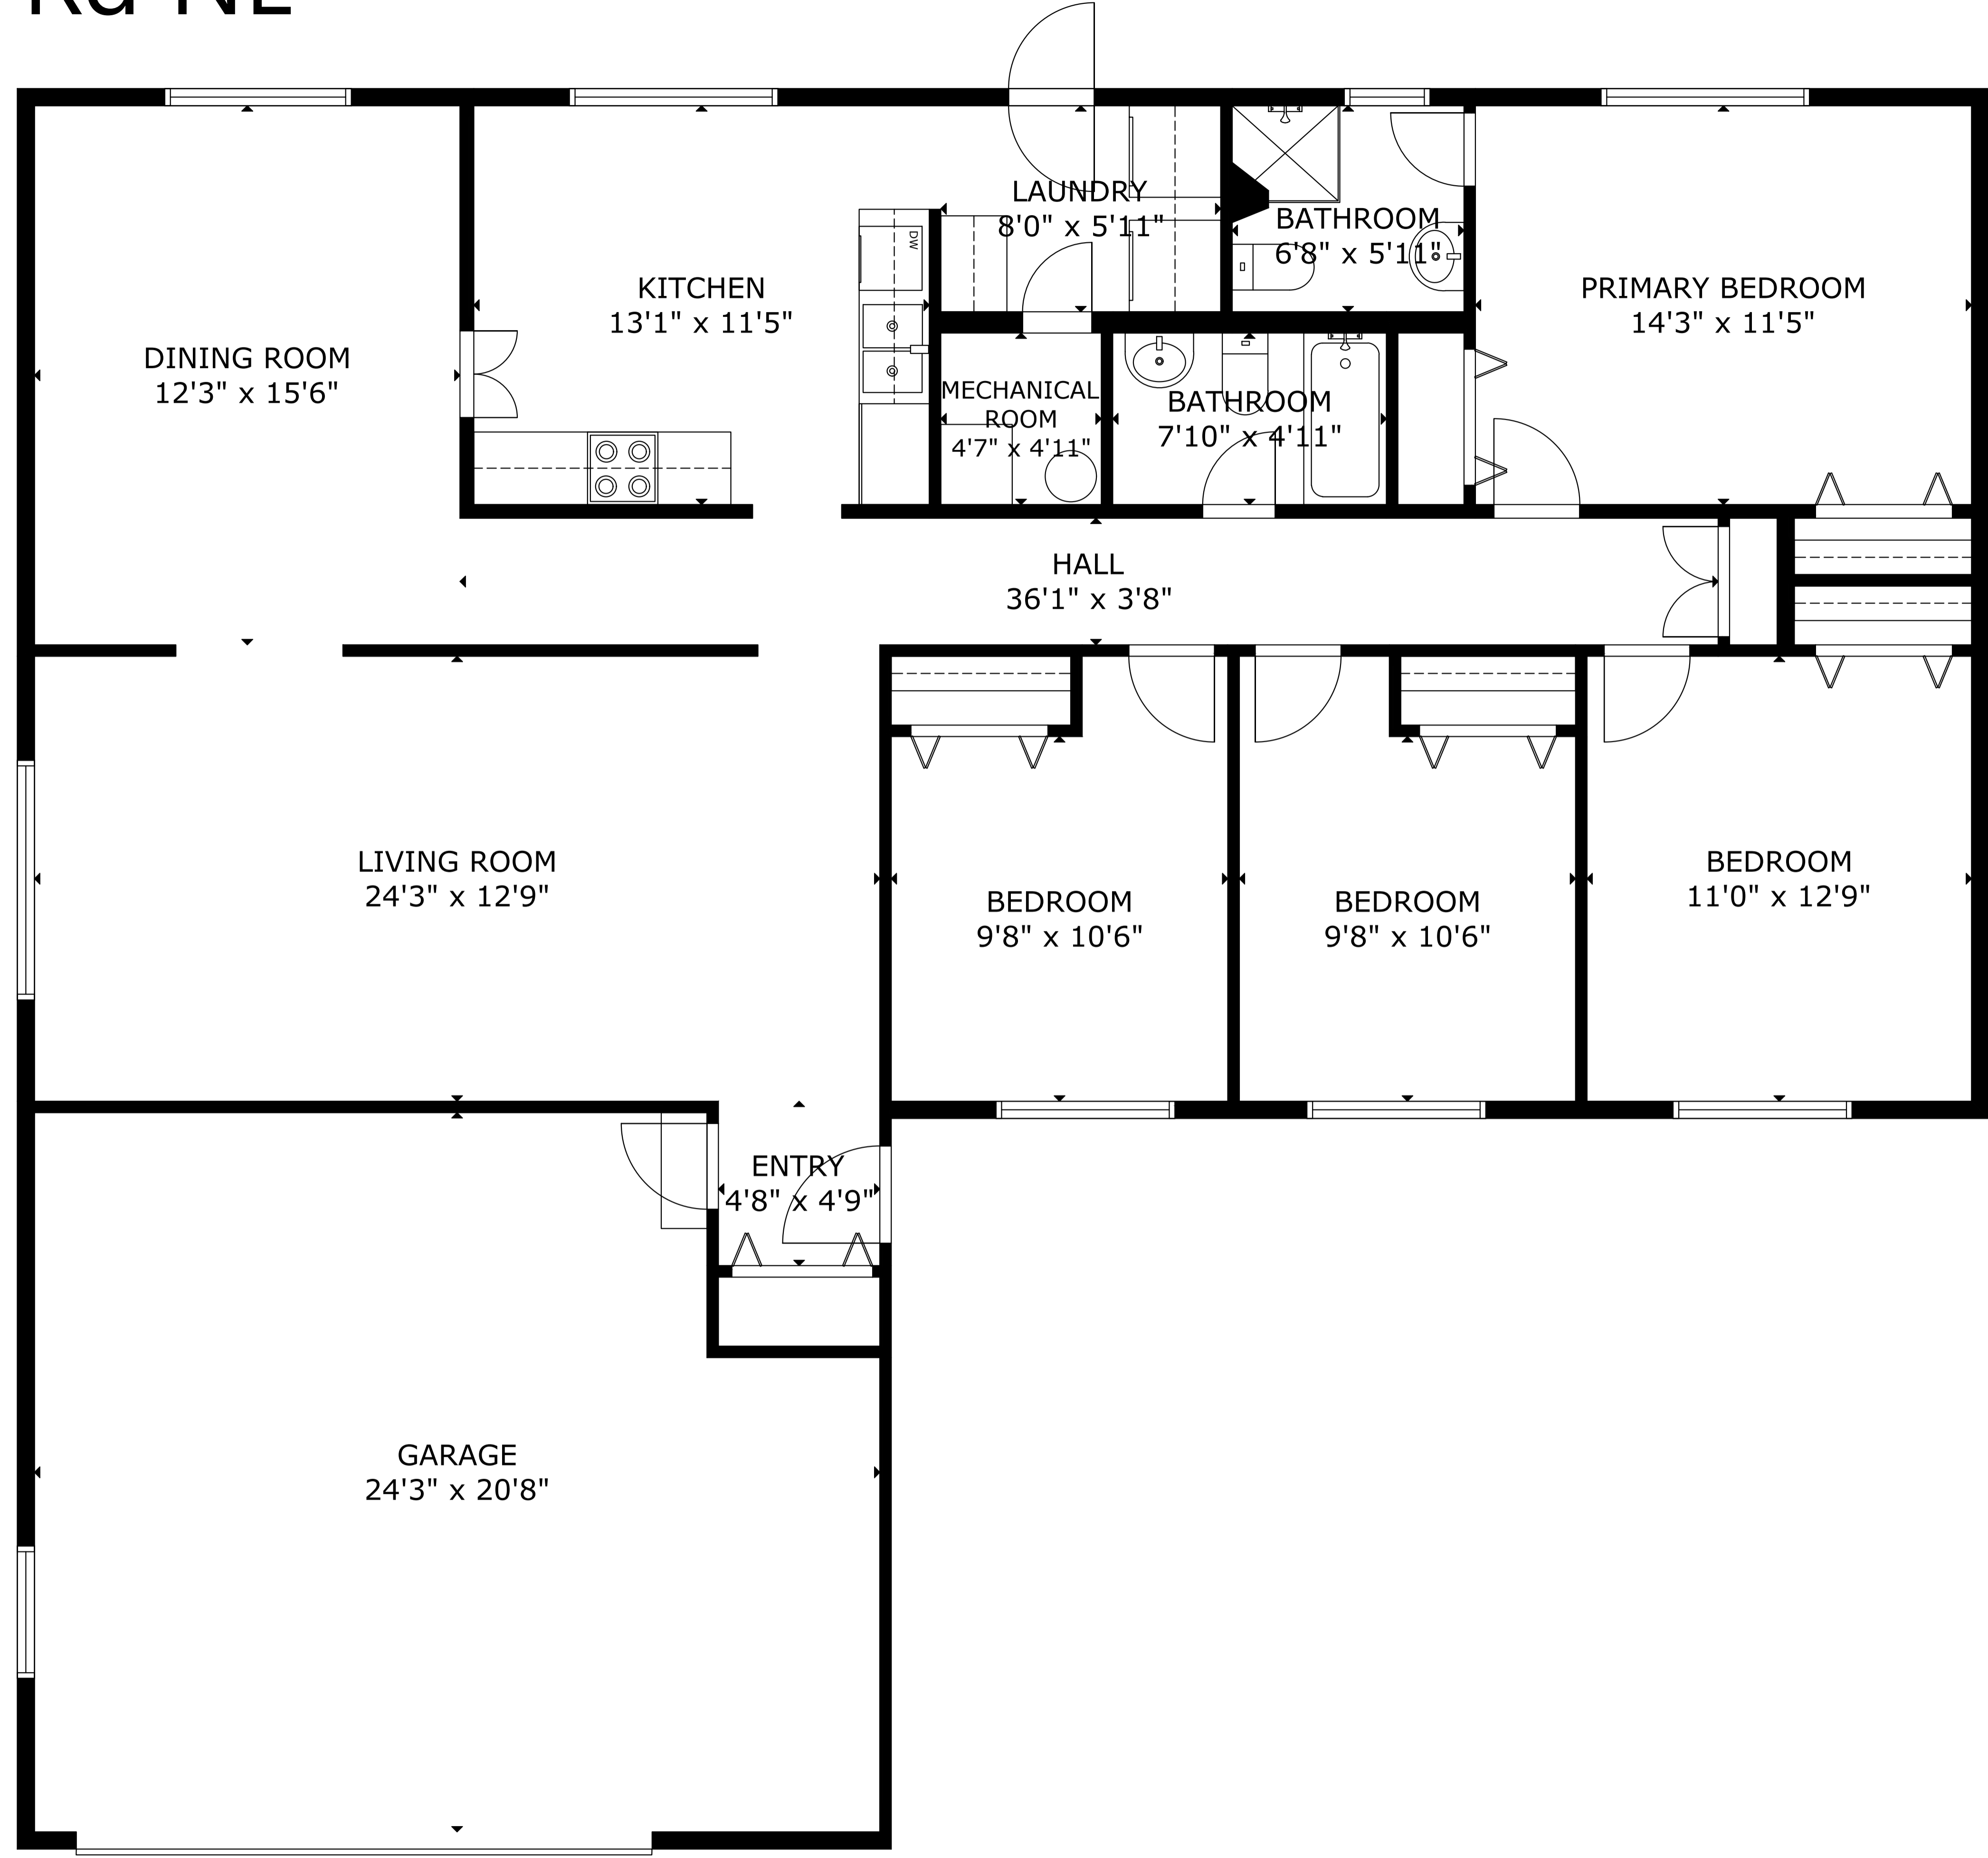

5803 Pojoaque Rd NE

GROSS EXTERNAL AREA
TOTAL: 1711 sq.ft
FLOOR 1: 1711 sq.ft

EXCLUDED AREAS: GARAGE: 466 sq.ft

SIZE AND DIMENSIONS ARE APPROXIMATE, ACTUAL MAY VARY