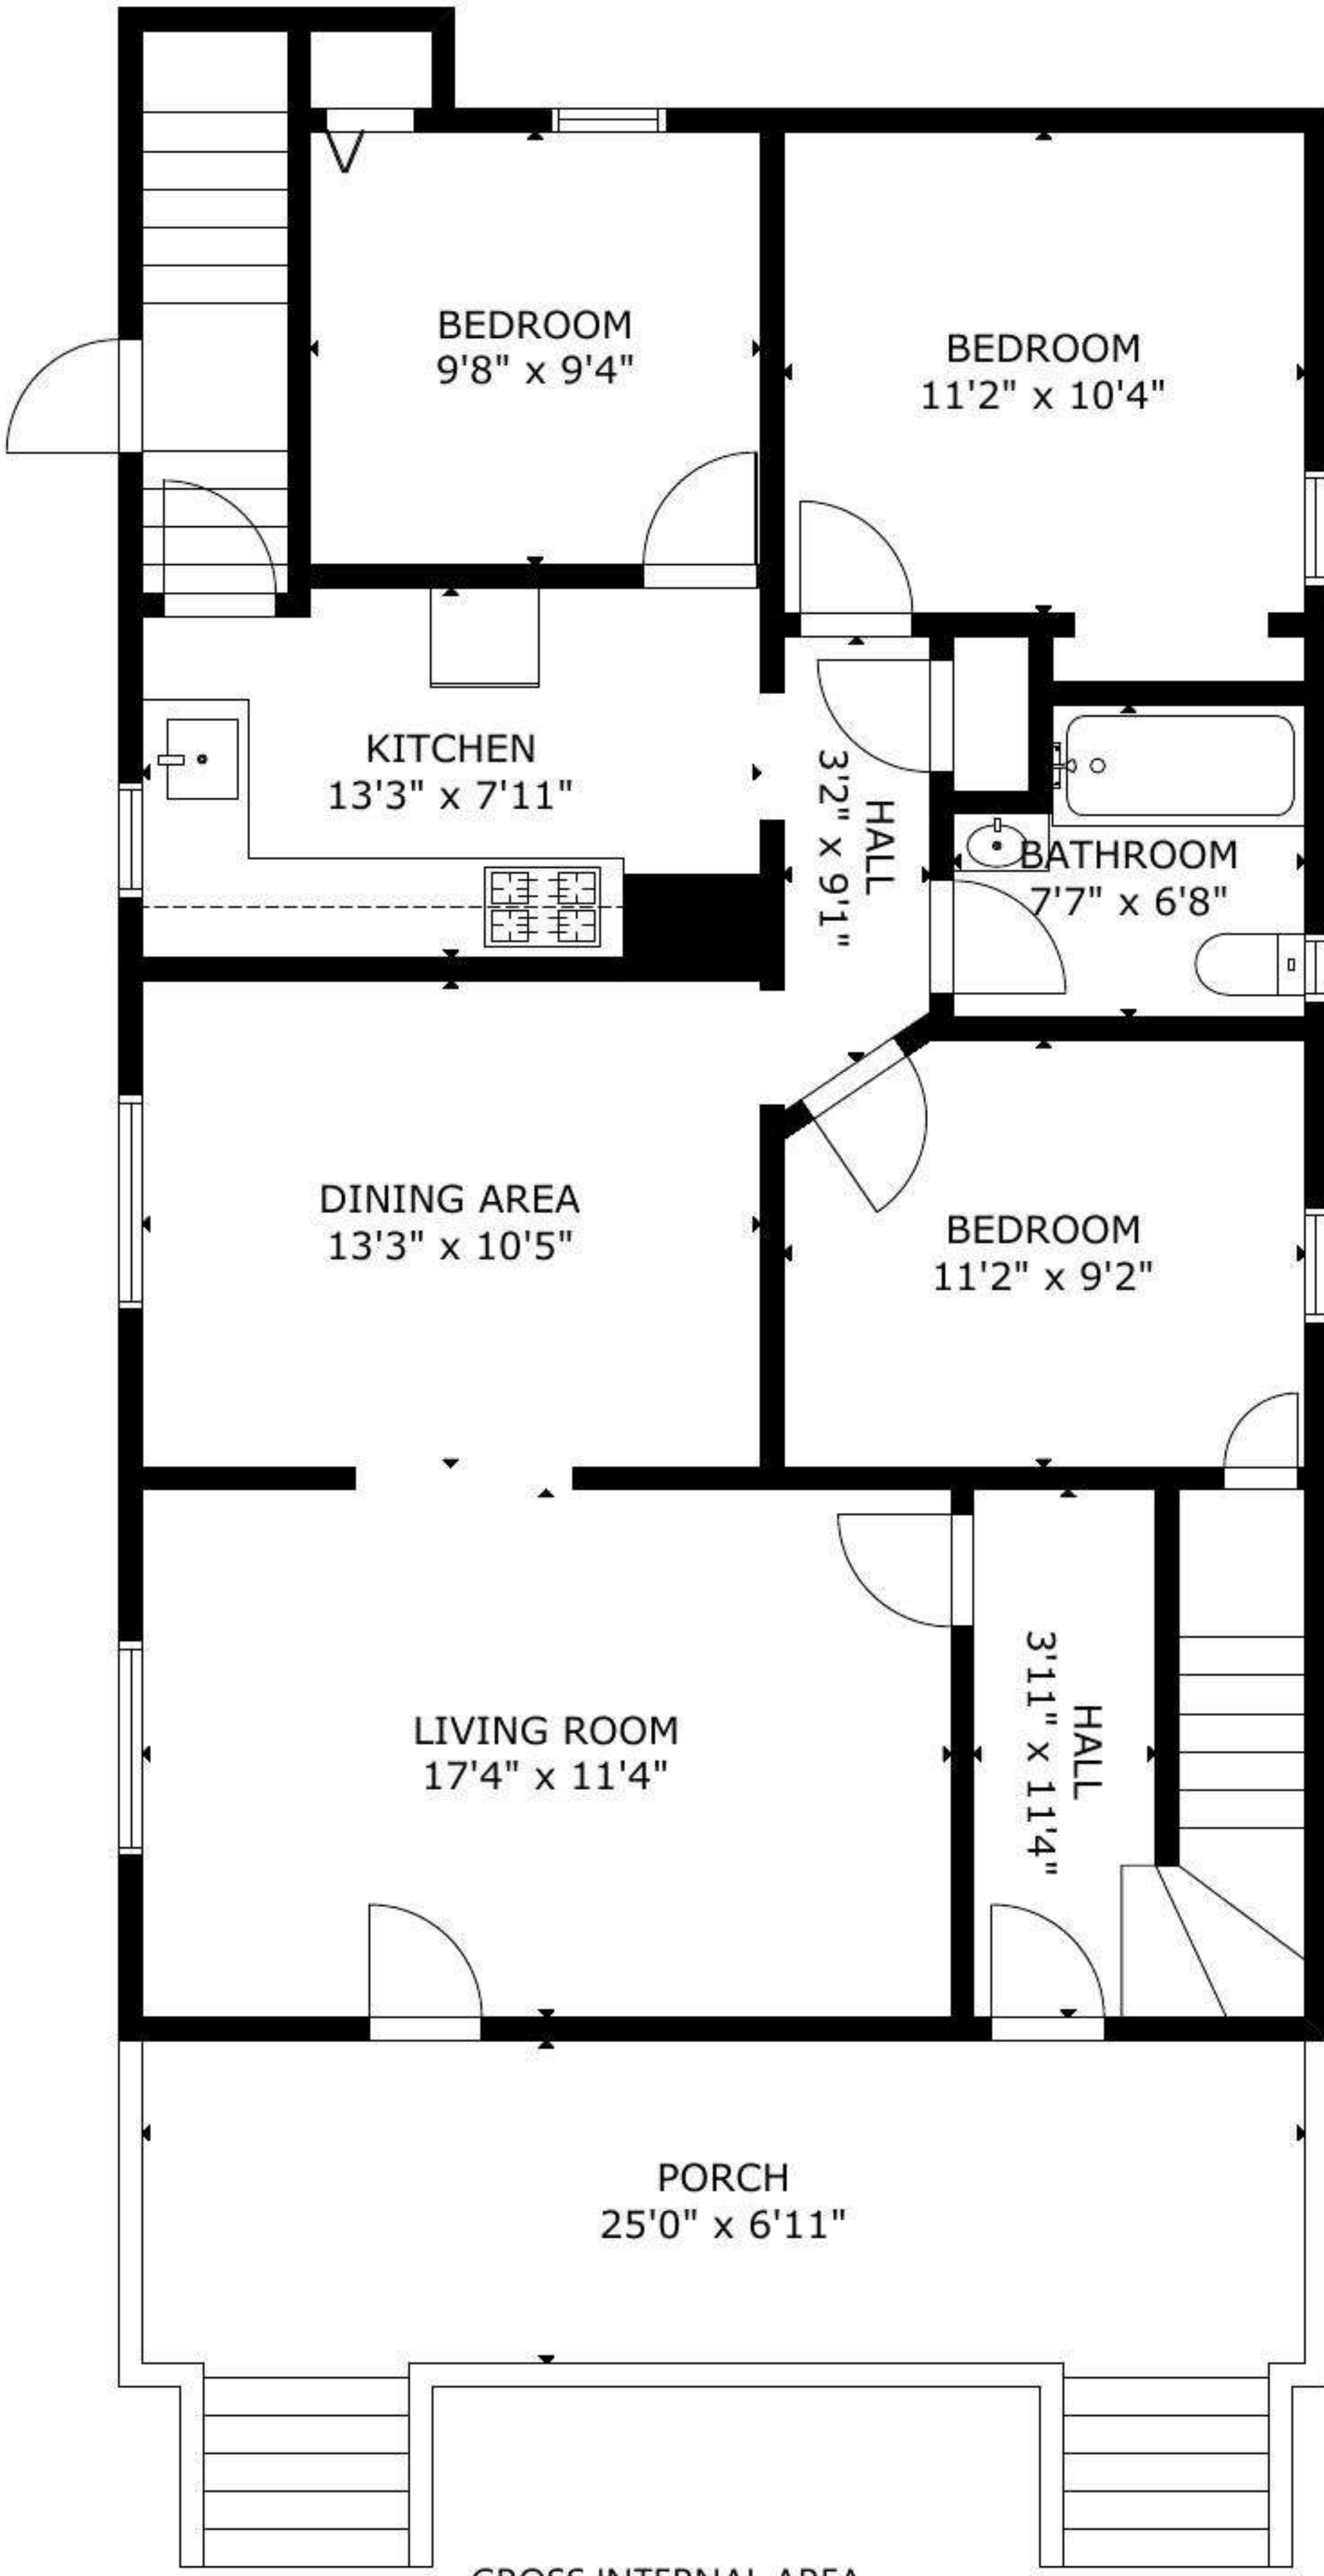

204 Herman St, , Hackensack, NJ, 07601, United States

GROSS INTERNAL AREA
TOTAL: 3,518 sq ft

BASEMENT: 955 sq ft, FIRST FLOOR: 1,025 sq ft

SECOND FLOOR: 1,106 sq ft, ATTIC: 432 sq ft

EXCLUDED AREAS: PORCH: 173 sq ft

THIS FLOOR PLAN IS PROVIDED FOR ILLUSTRATION PURPOSES ONLY WITH THE PERMISSION OF THE SELLER. ROOM POSITIONS AND DIMENSIONS ARE APPROXIMATE AND ARE NOT GUARANTEED TO BE EXACT OR TO SCALE. THE BUYER SHOULD CONFIRM MEASUREMENTS FOR ACCURACY