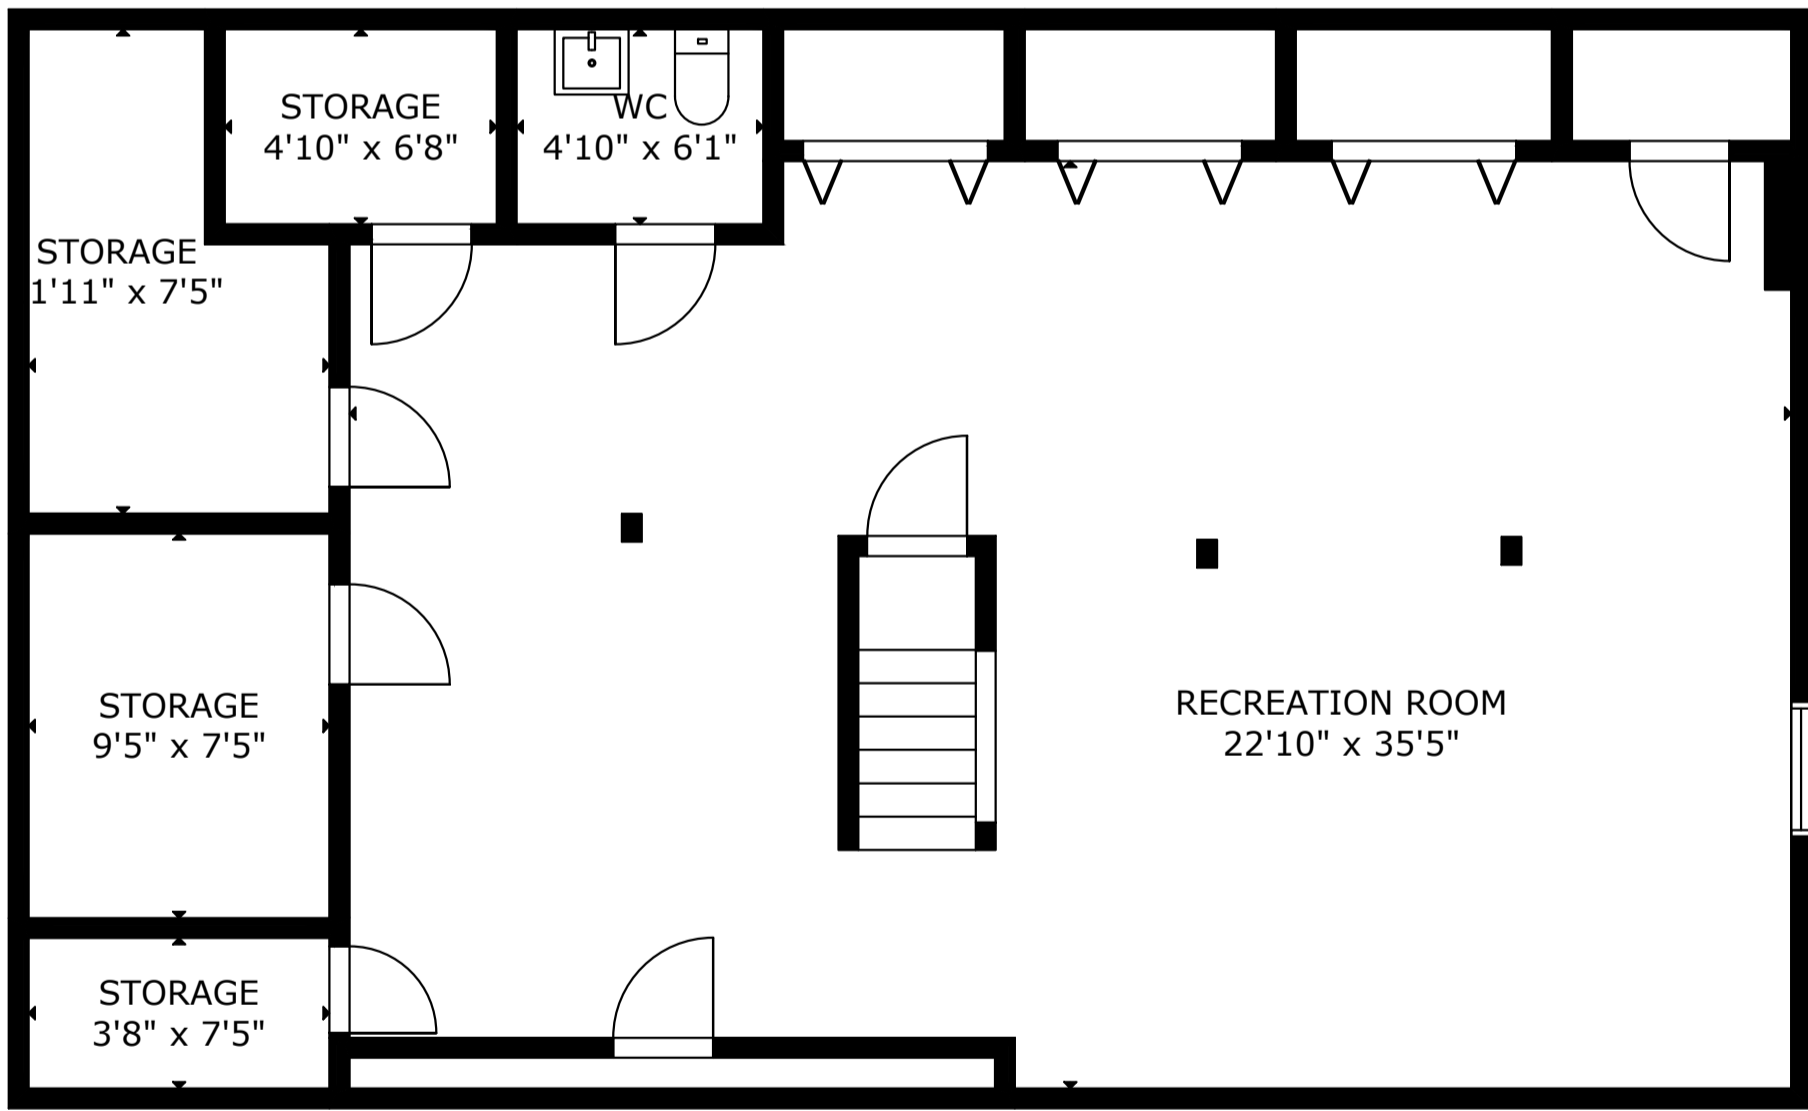

694 Blauvelt Dr, , Oradell, NJ, 07649, United States

GROSS INTERNAL AREA

TOTAL: 3712 sq.ft

LOWER FLOOR: 1129 sq.ft, FIRST FLOOR: 1276 sq.ft, SECOND FLOOR: 1307 sq.ft

EXCLUDED AREAS: GARAGE: 490 sq.ft, DECK: 972 sq.ft

THIS FLOOR PLAN IS PROVIDED FOR ILLUSTRATION PURPOSES ONLY WITH THE PERMISSION OF THE SELLER. ROOM POSITIONS AND DIMENSIONS ARE APPROXIMATE AND ARE NOT GUARANTEED TO BE EXACT OR TO SCALE. THE BUYER SHOULD CONFIRM MEASUREMENTS FOR ACCURACY