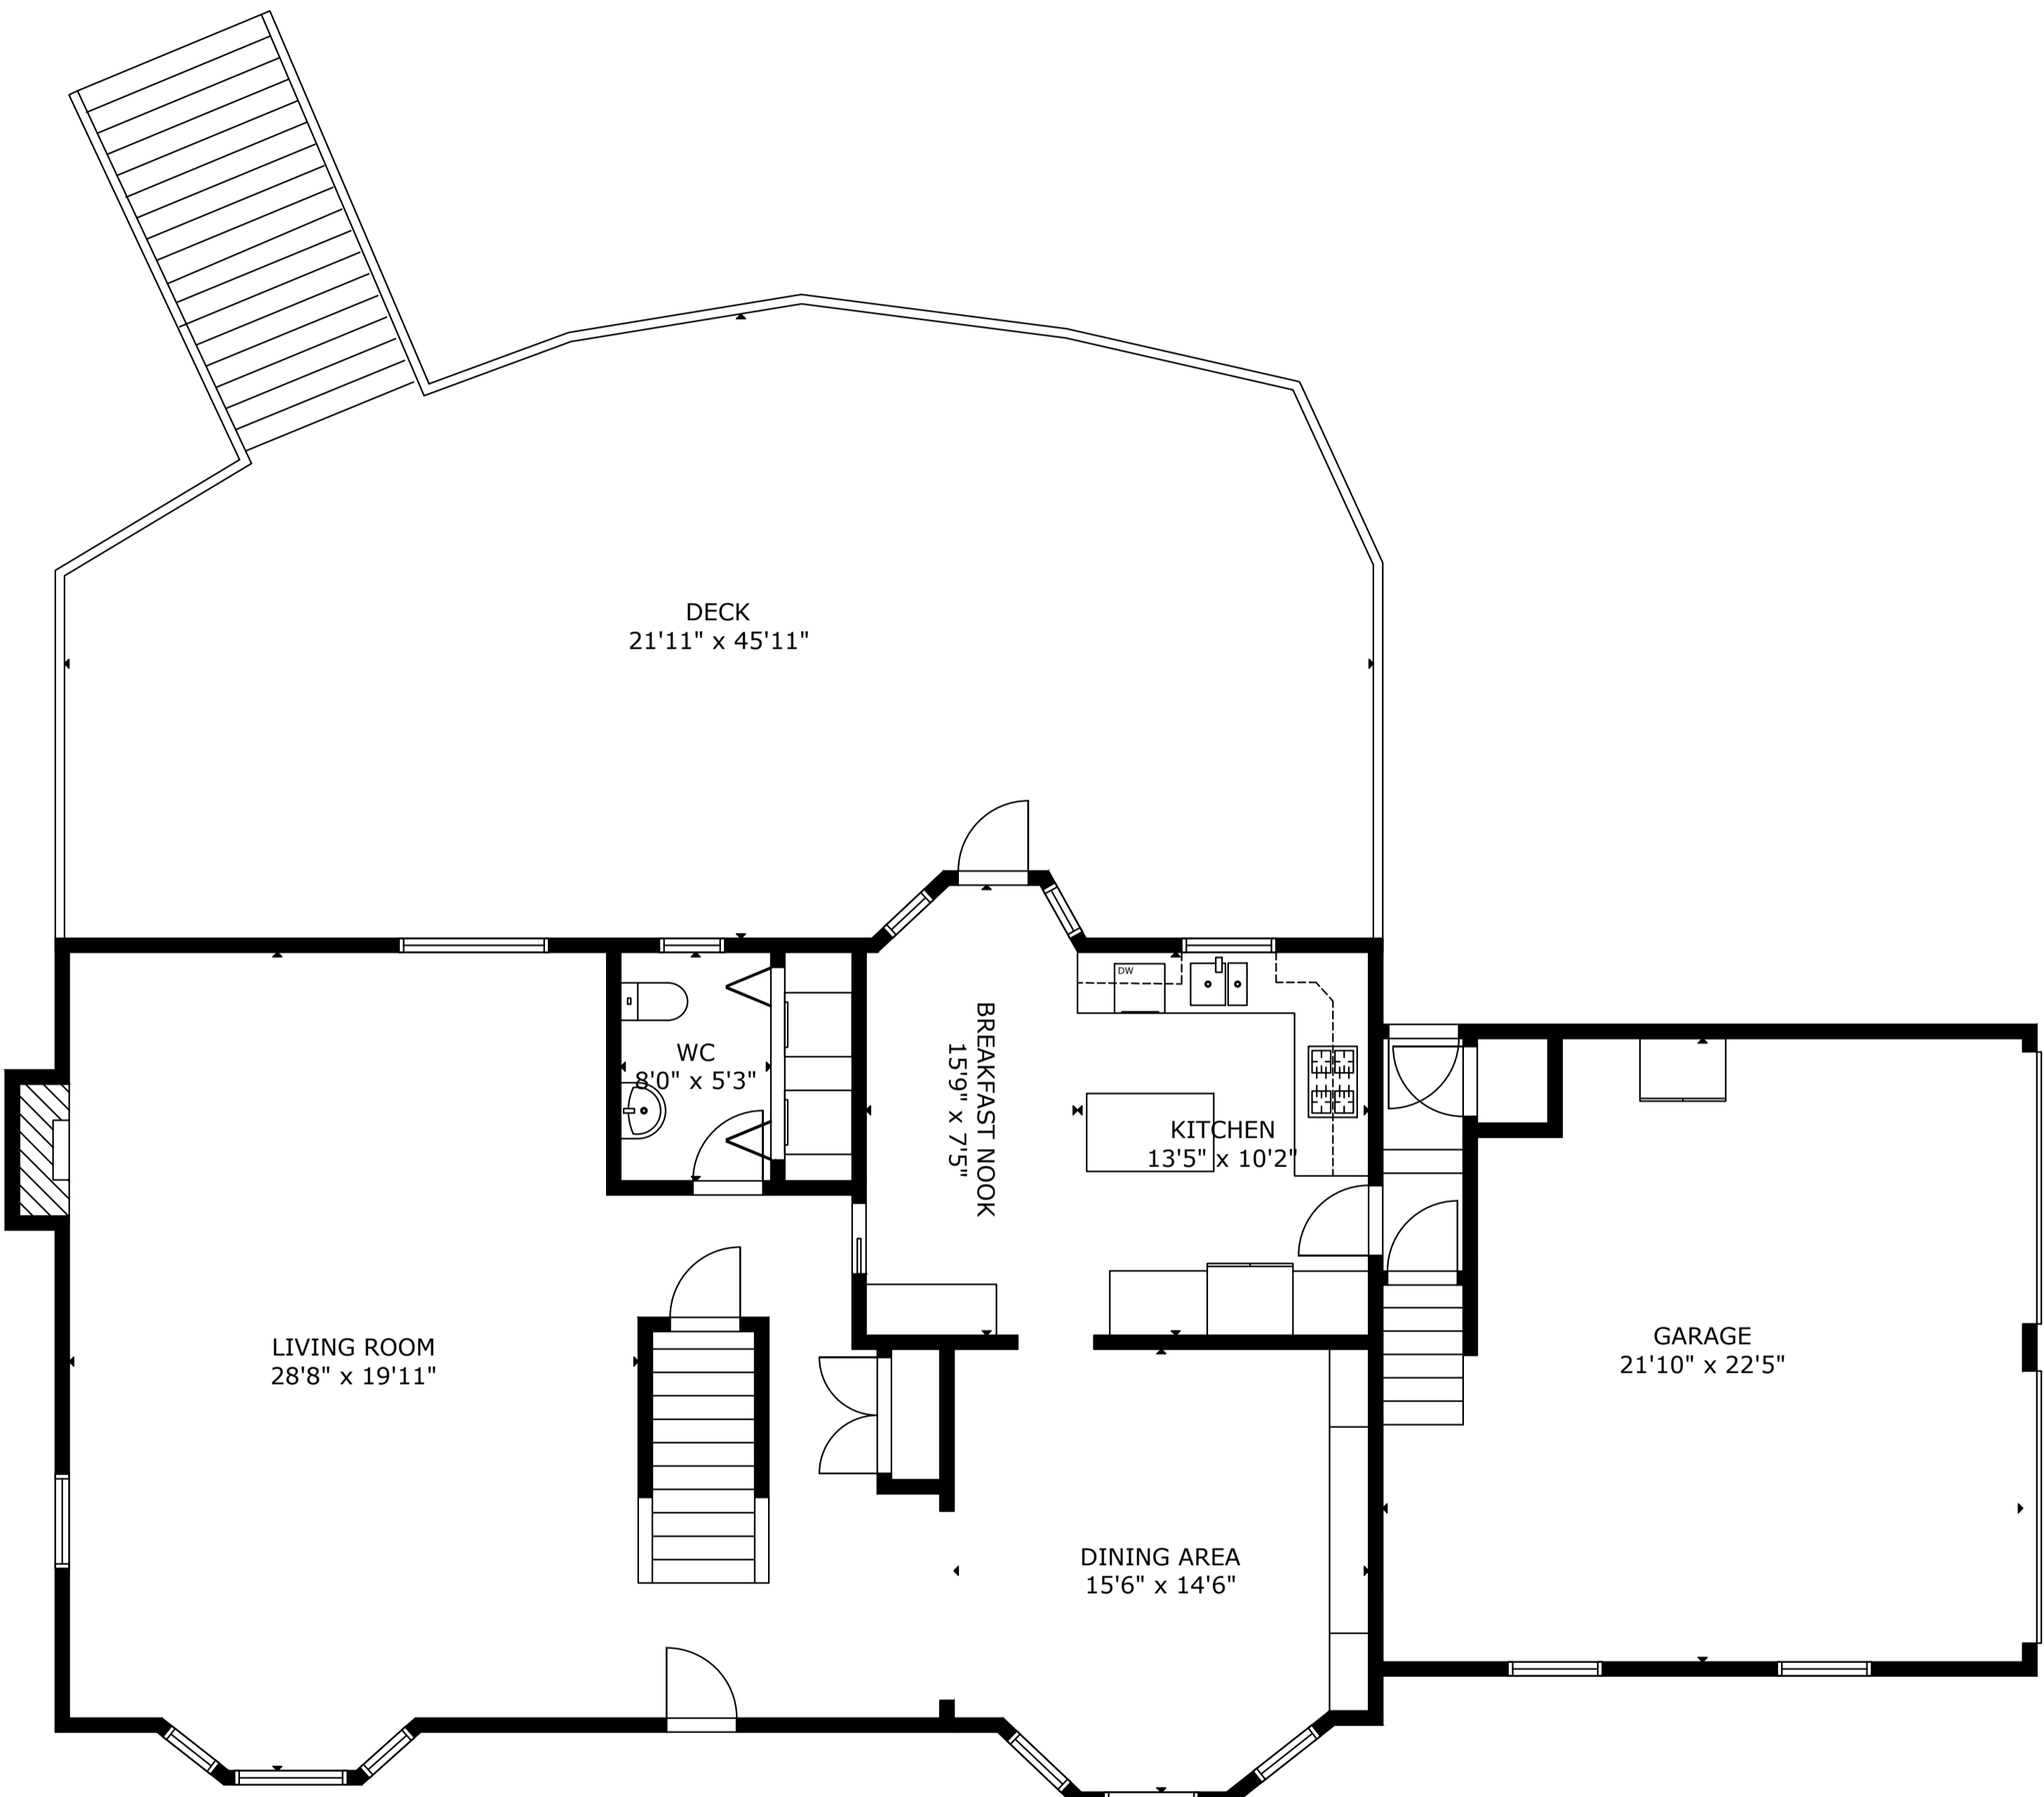

694 Blauvelt Dr, , Oradell, NJ, 07649, United States

GROSS INTERNAL AREA

TOTAL: 3712 sq.ft

LOWER FLOOR: 1129 sq.ft, FIRST FLOOR: 1276 sq.ft, SECOND FLOOR: 1307 sq.ft

EXCLUDED AREAS: GARAGE: 490 sq.ft, DECK: 972 sq.ft

THIS FLOOR PLAN IS PROVIDED FOR ILLUSTRATION PURPOSES ONLY WITH THE PERMISSION OF THE SELLER. ROOM POSITIONS AND DIMENSIONS ARE APPROXIMATE AND ARE NOT GUARANTEED TO BE EXACT OR TO SCALE. THE BUYER SHOULD CONFIRM MEASUREMENTS FOR ACCURACY