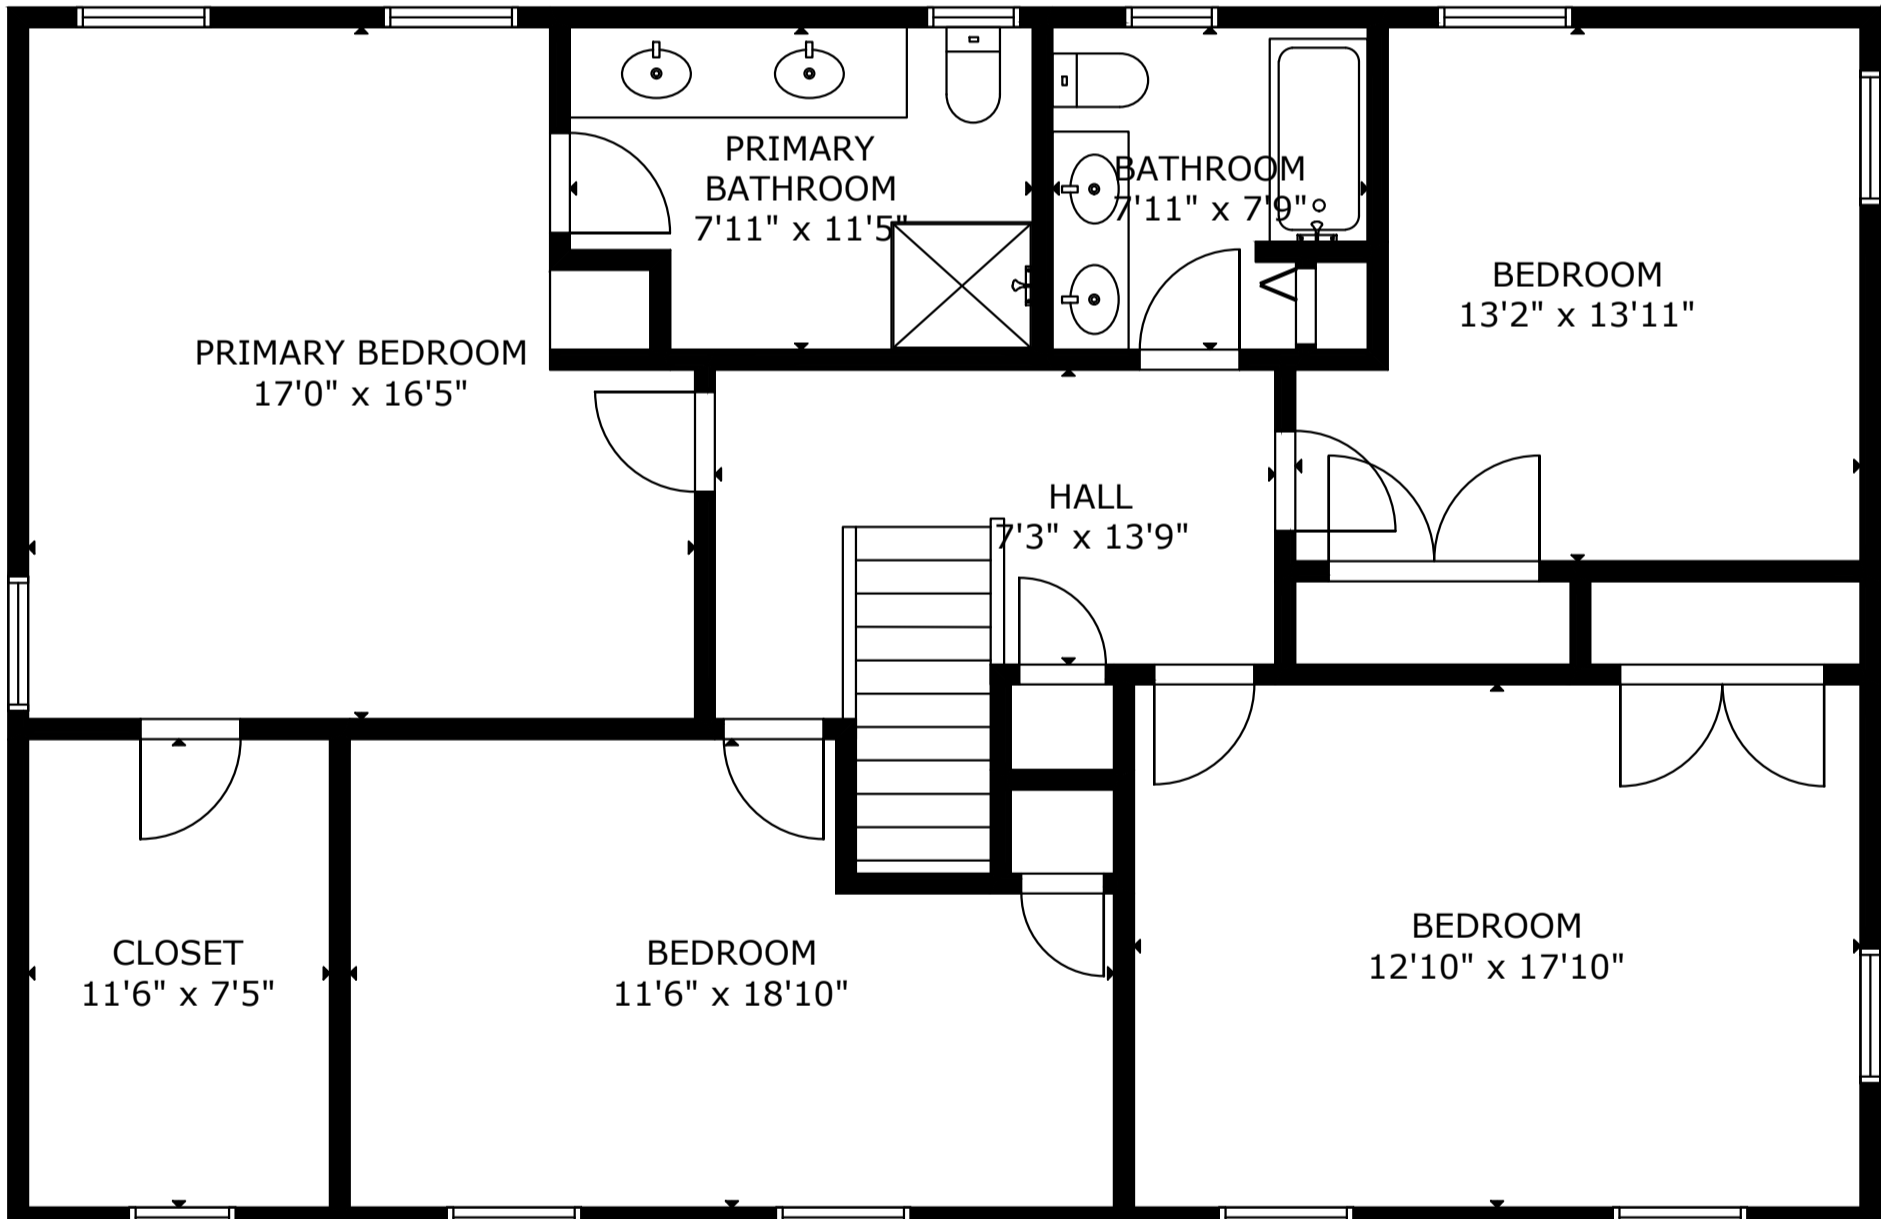

694 Blauvelt Dr, , Oradell, NJ, 07649, United States

GROSS INTERNAL AREA

TOTAL: 3712 sq.ft

LOWER FLOOR: 1129 sq.ft, FIRST FLOOR: 1276 sq.ft, SECOND FLOOR: 1307 sq.ft

EXCLUDED AREAS: GARAGE: 490 sq.ft, DECK: 972 sq.ft

THIS FLOOR PLAN IS PROVIDED FOR ILLUSTRATION PURPOSES ONLY WITH THE PERMISSION OF THE SELLER. ROOM POSITIONS AND DIMENSIONS ARE APPROXIMATE AND ARE NOT GUARANTEED TO BE EXACT OR TO SCALE. THE BUYER SHOULD CONFIRM MEASUREMENTS FOR ACCURACY