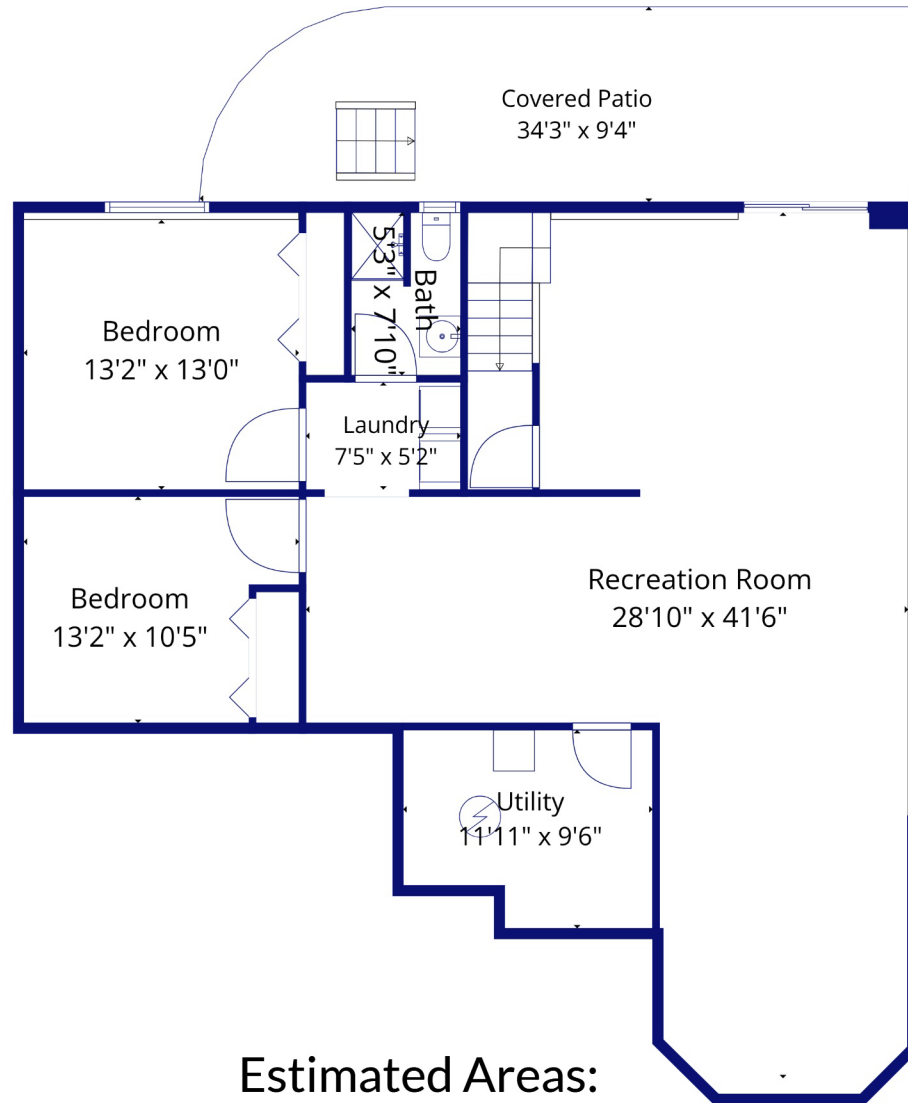

47465 Swallow Crescent

Roman Marinov Personal Real Estate Corporation
(604) 791-5388

romanmarinov@gmail.com

Estimated Areas:

Below Main: 1450 sq. ft

Main Floor: 1487 sq. ft

Total: 2937 Sq. Ft

Estimated Areas:

Below Main: 1450 sq. ft

Main Floor: 1487 sq. ft

Total: 2937 Sq. Ft

Estimated Areas:

Below Main: 1450 sq. ft

Main Floor: 1487 sq. ft

Total: 2937 Sq. Ft