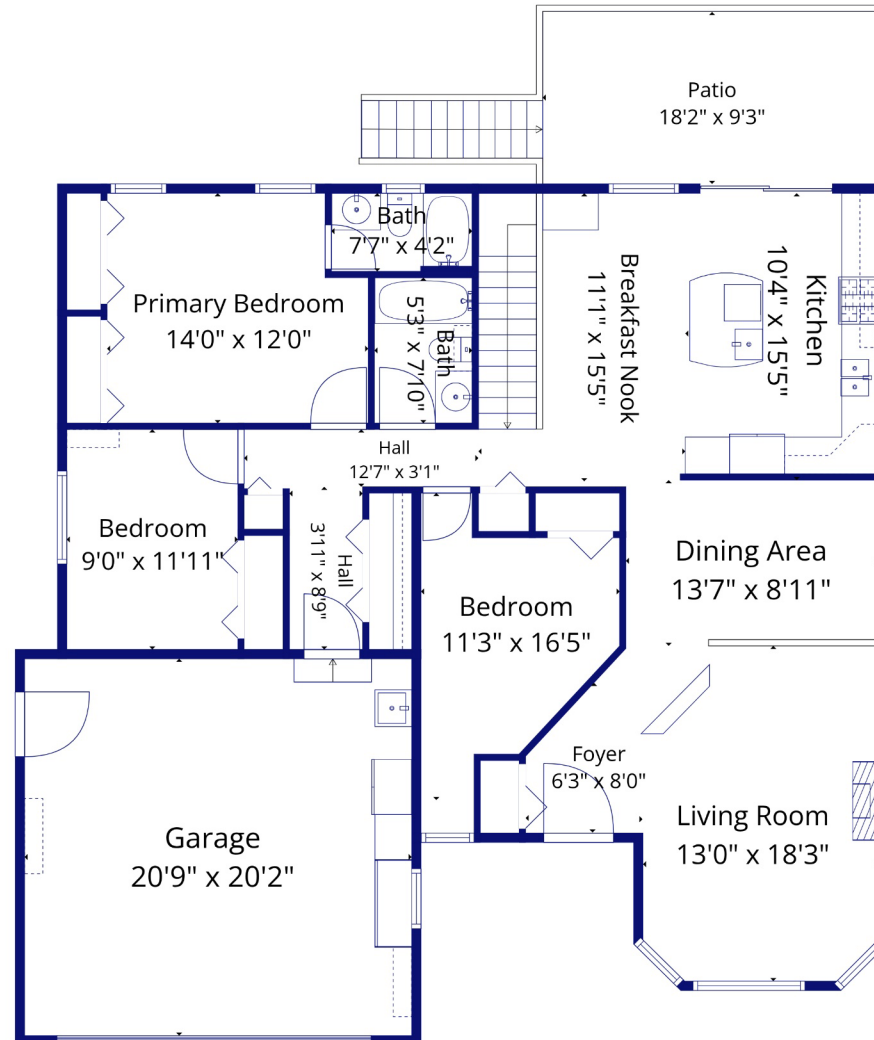

47465 Swallow Crescent

Roman Marinov Personal Real Estate Corporation
(604) 791-5388

romanmarinov@gmail.com

Estimated Areas:

Below Main: 1450 sq. ft

Main Floor: 1487 sq. ft

Total: 2937 Sq. Ft

Estimated Areas:

Below Main: 1450 sq. ft

Main Floor: 1487 sq. ft

Total: 2937 Sq. Ft

Estimated Areas:

Below Main: 1450 sq. ft

Main Floor: 1487 sq. ft

Total: 2937 Sq. Ft