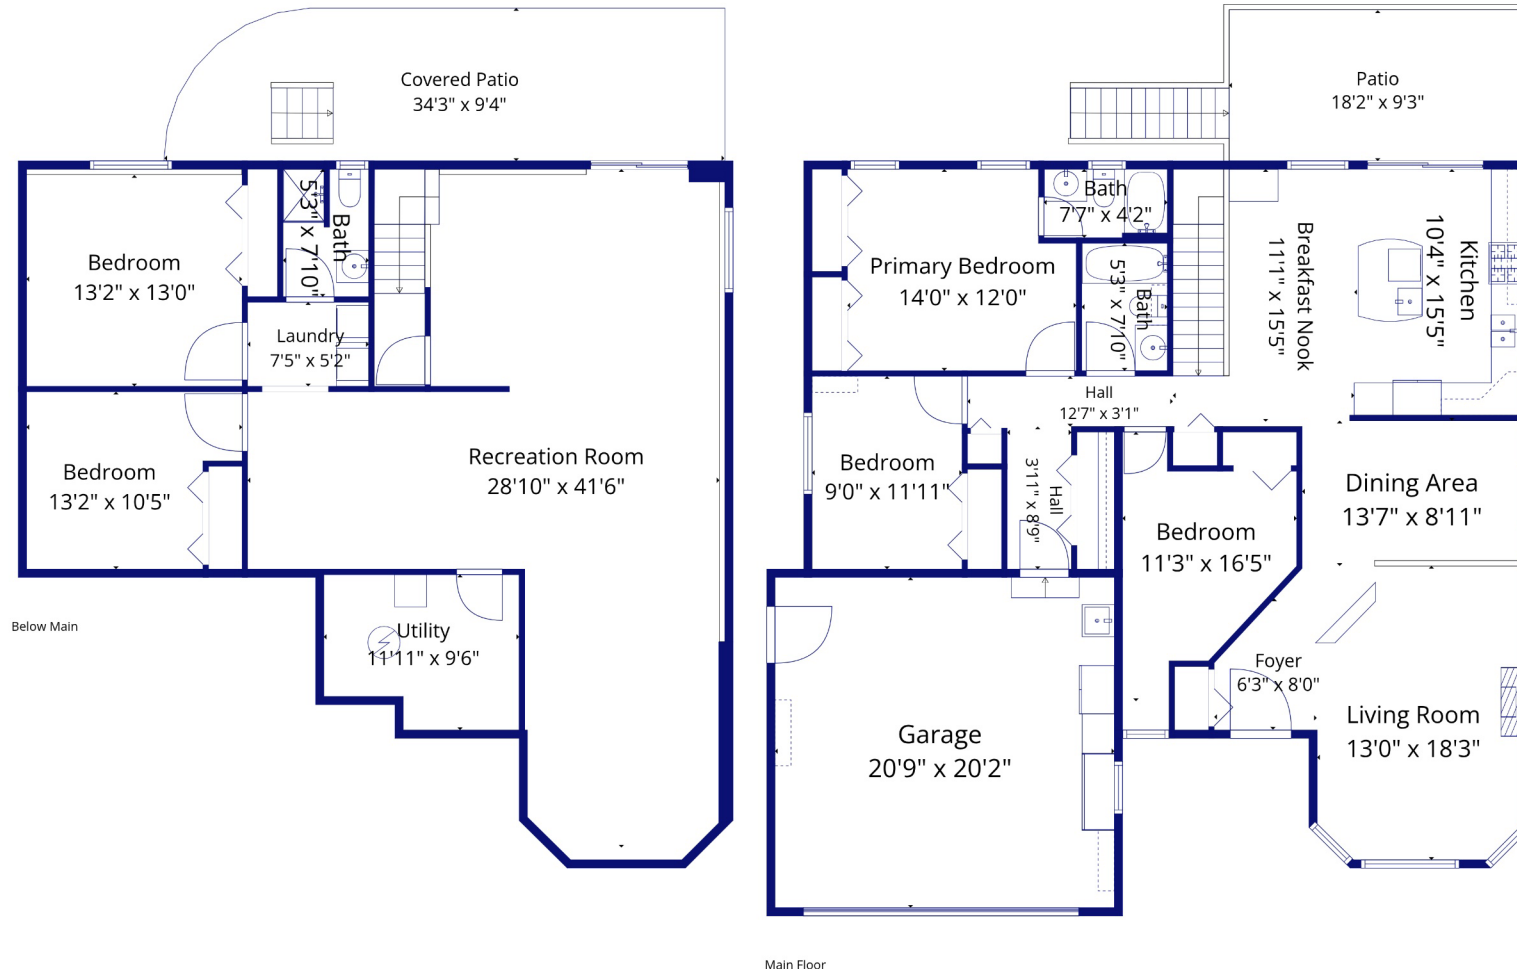

47465 Swallow Crescent

Roman Marinov Personal Real Estate Corporation
(604) 791-5388

romanmarinov@gmail.com

Estimated Areas:

Below Main: 1450 sq. ft

Main Floor: 1487 sq. ft

Total: 2937 Sq. Ft

Estimated Areas:

Below Main: 1450 sq. ft

Main Floor: 1487 sq. ft

Total: 2937 Sq. Ft

Estimated Areas:

Below Main: 1450 sq. ft

Main Floor: 1487 sq. ft

Total: 2937 Sq. Ft