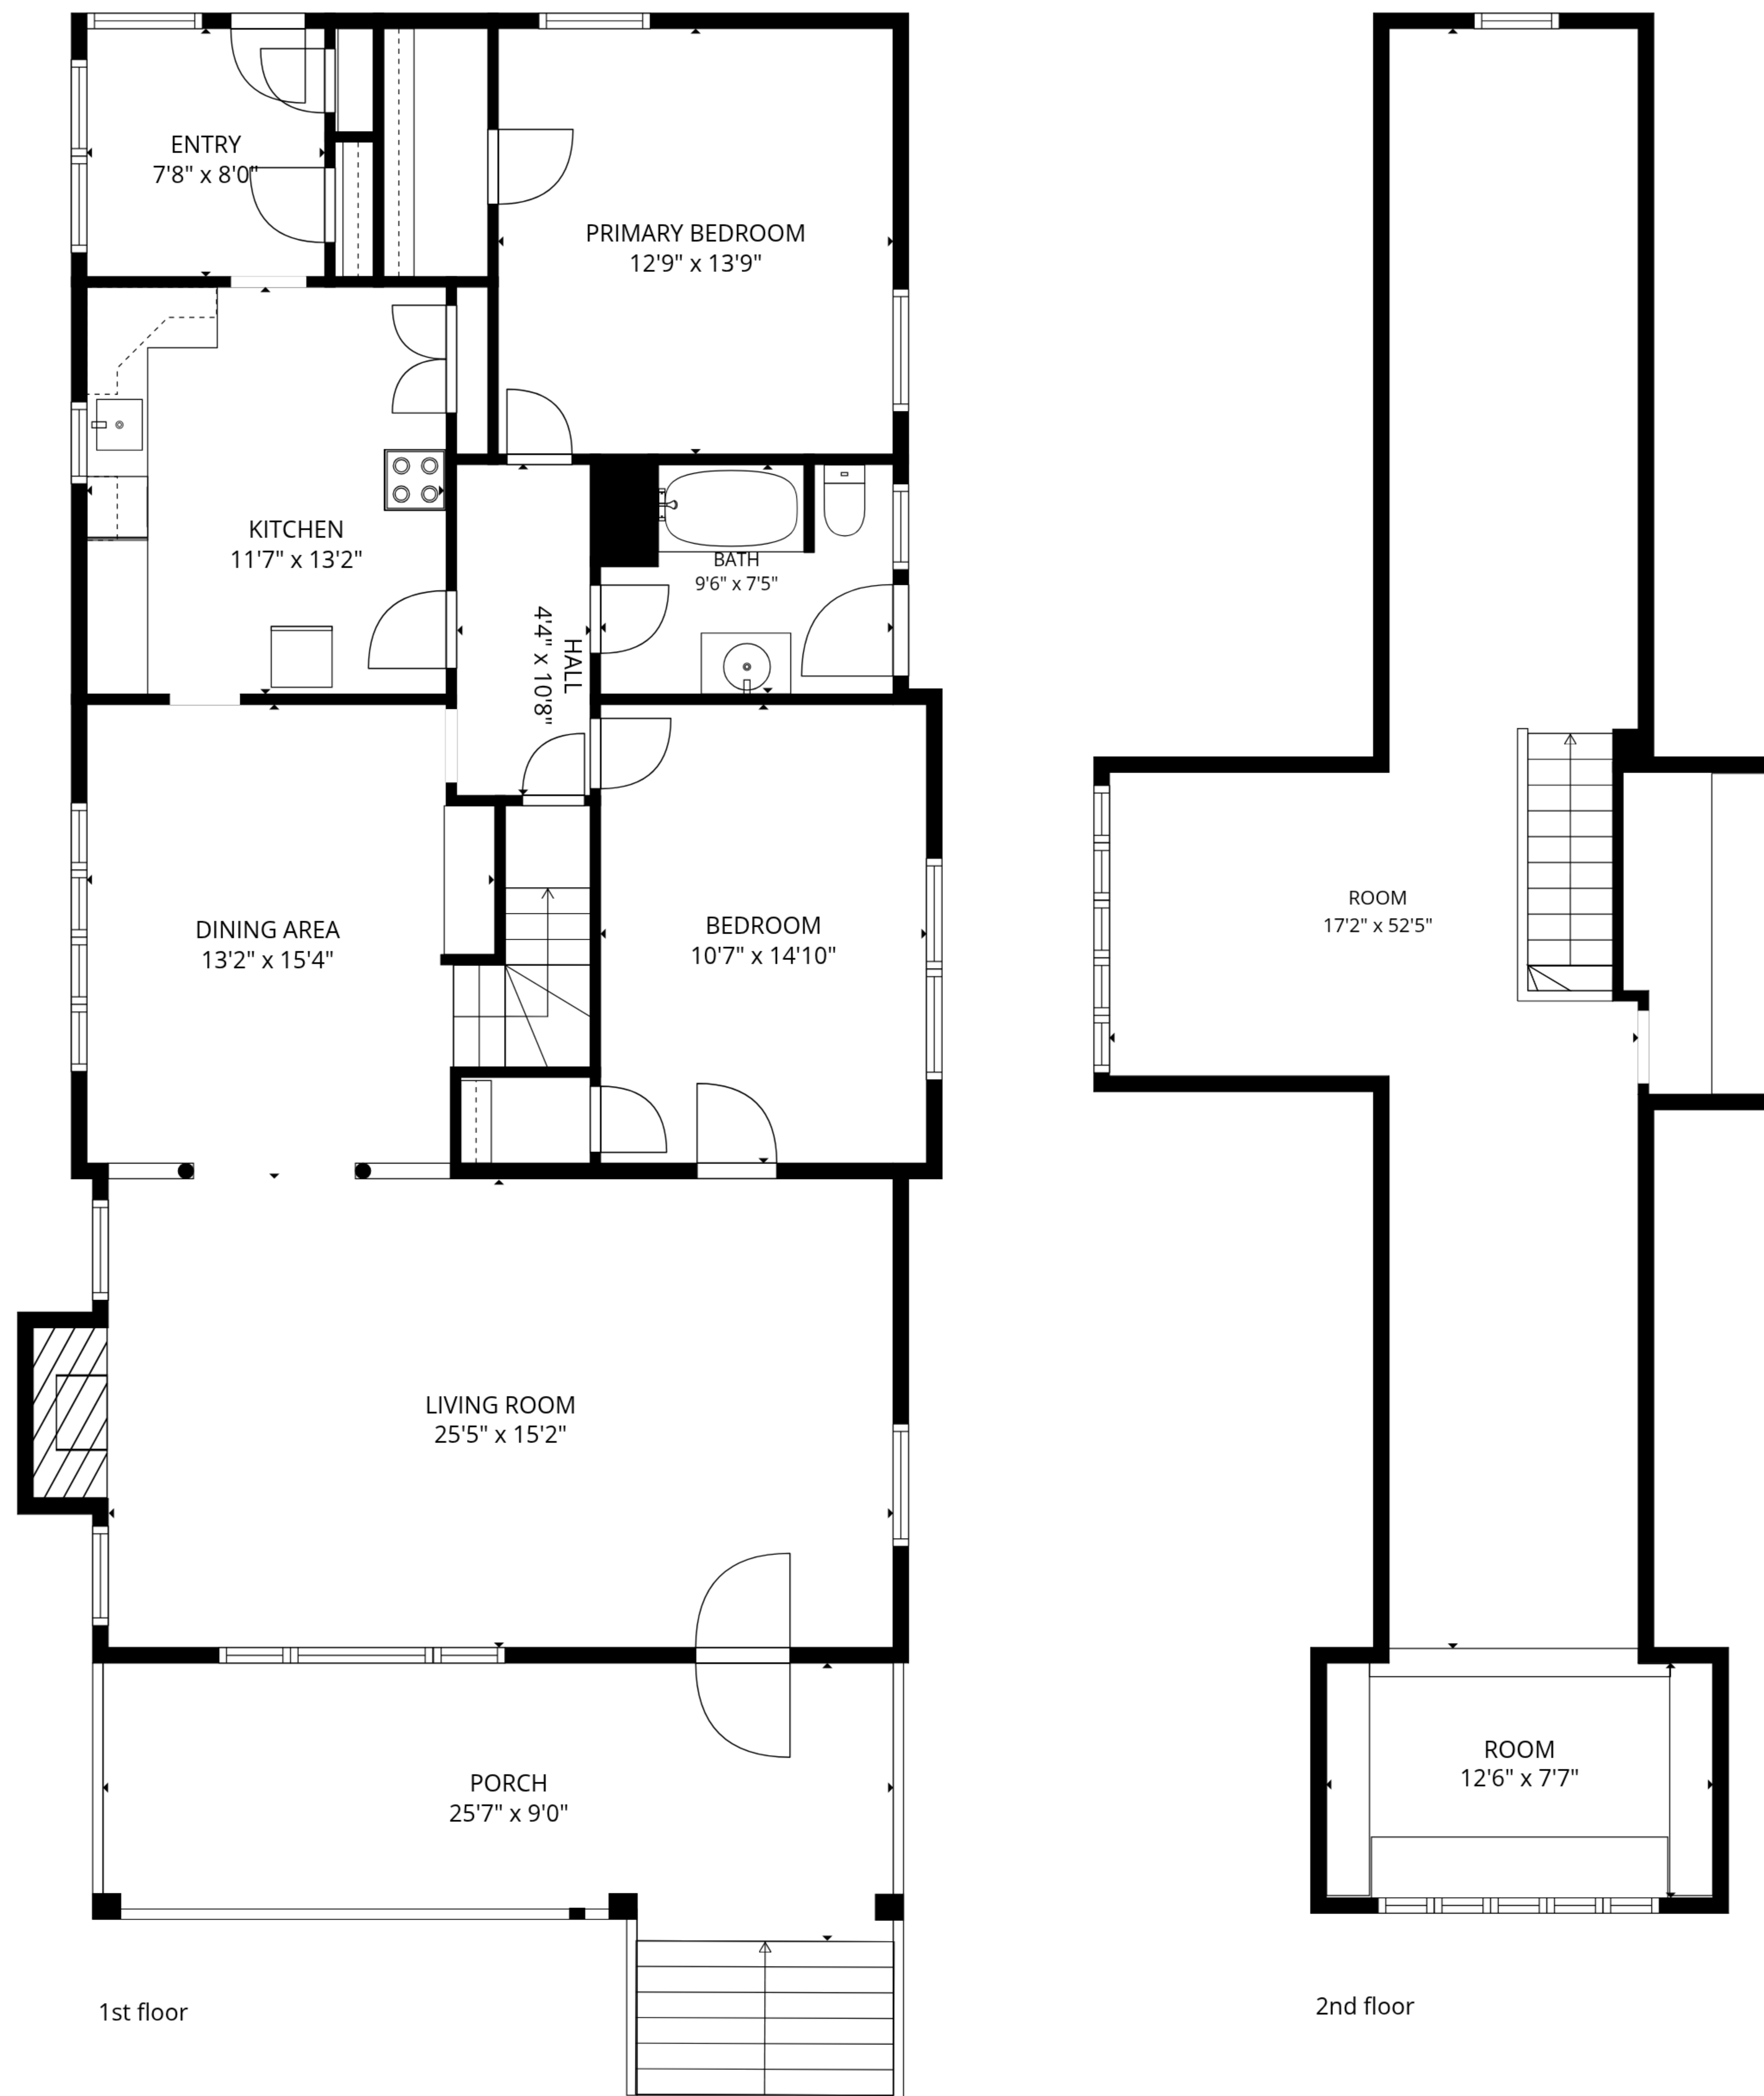

TOTAL: 1850 sq. ft

1st floor: 1377 sq. ft, 2nd floor: 473 sq. ft

EXCLUDED AREAS: PORCH: 254 sq. ft, FIREPLACE: 16 sq. ft, LOW CEILING: 137 sq. ft,
WALLS: 146 sq. ft

TOTAL: 1850 sq. ft

1st floor: 1377 sq. ft, 2nd floor: 473 sq. ft

EXCLUDED AREAS: PORCH: 254 sq. ft, FIREPLACE: 16 sq. ft, LOW CEILING: 137 sq. ft,
WALLS: 146 sq. ft

TOTAL: 1850 sq. ft
 1st floor: 1377 sq. ft, 2nd floor: 473 sq. ft
 EXCLUDED AREAS: PORCH: 254 sq. ft, FIREPLACE: 16 sq. ft, LOW CEILING: 137 sq. ft,
 WALLS: 146 sq. ft