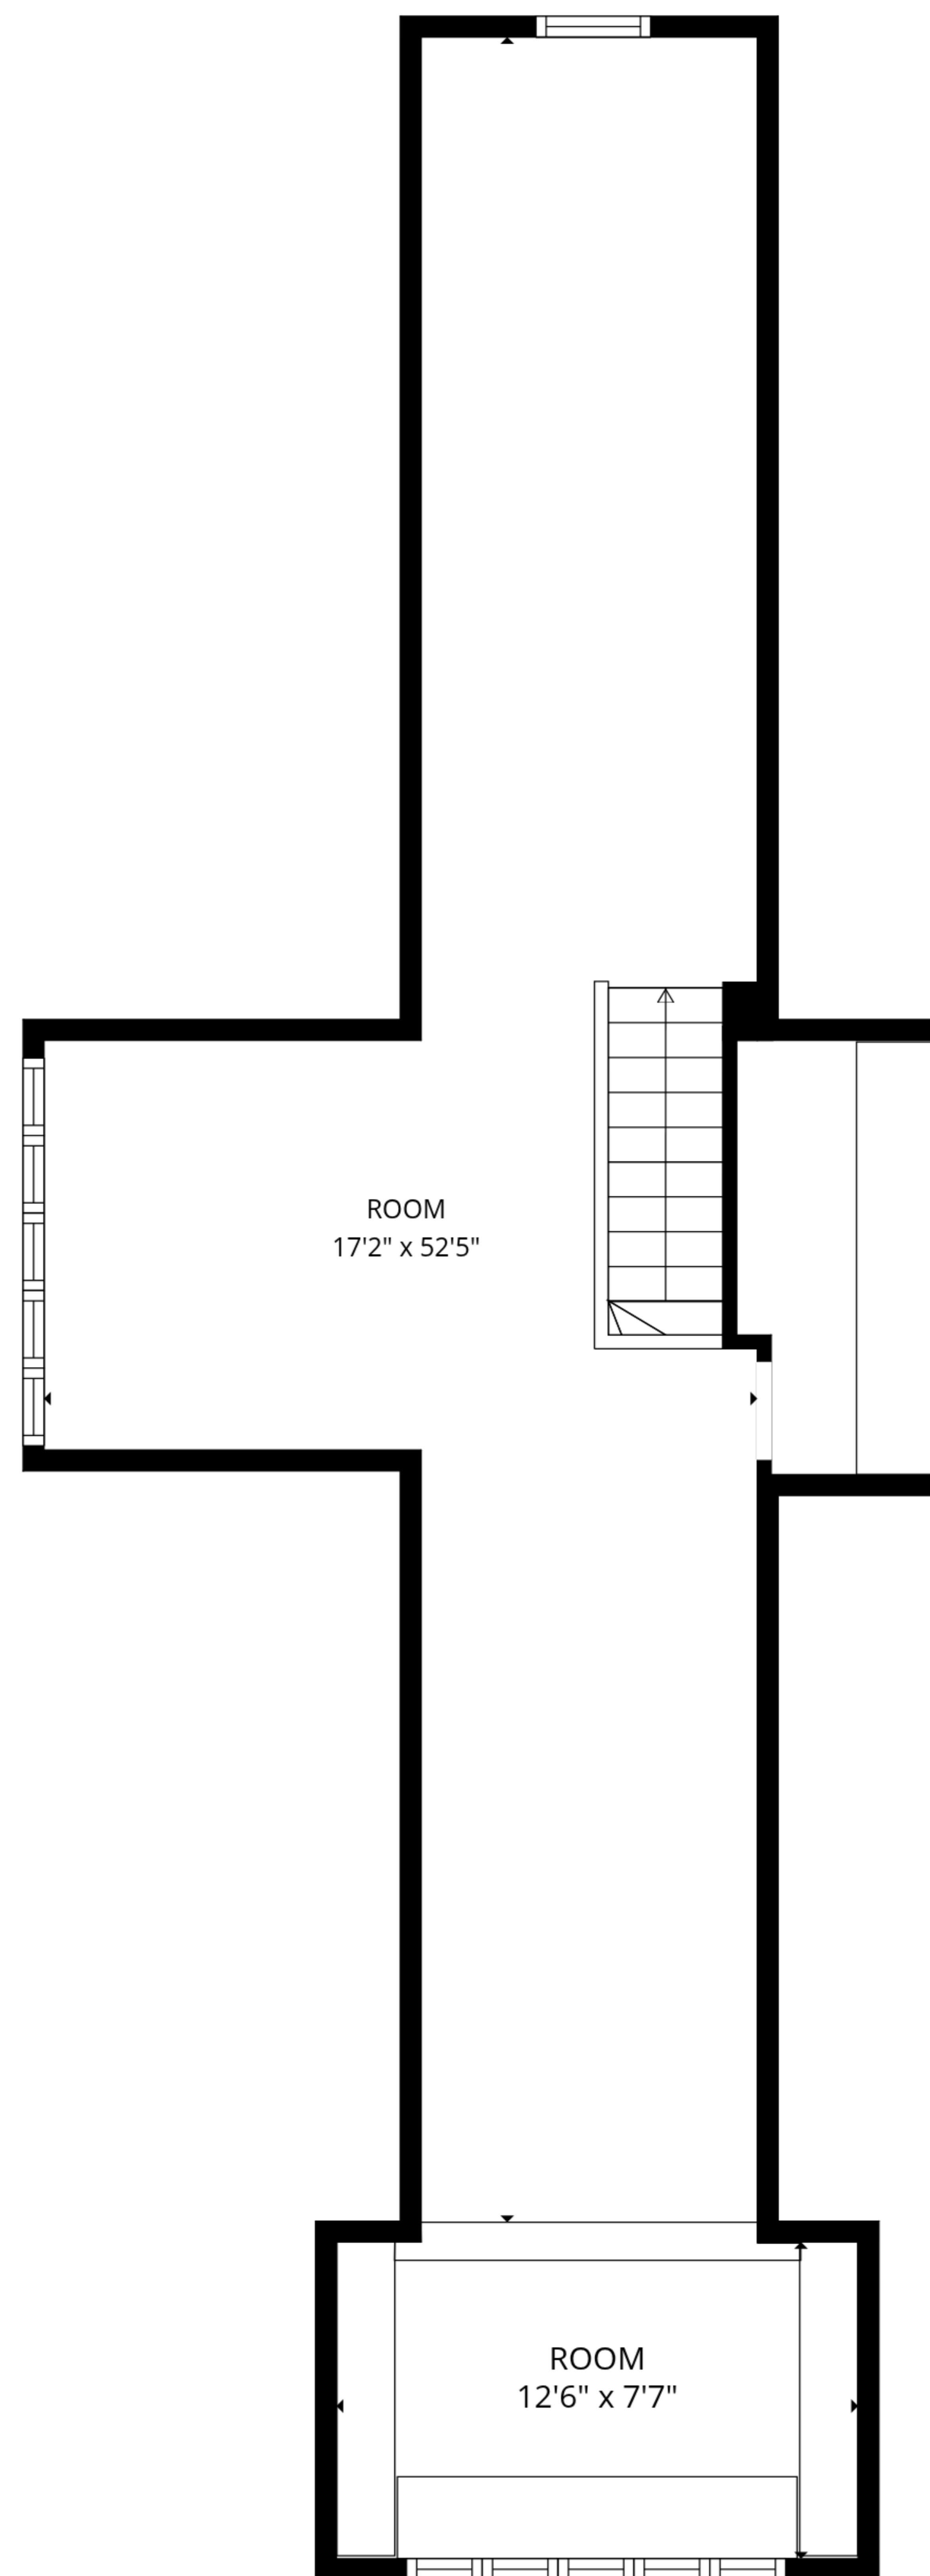

TOTAL: 1850 sq. ft

1st floor: 1377 sq. ft, 2nd floor: 473 sq. ft

EXCLUDED AREAS: PORCH: 254 sq. ft, FIREPLACE: 16 sq. ft, LOW CEILING: 137 sq. ft,
WALLS: 146 sq. ft

TOTAL: 1850 sq. ft

1st floor: 1377 sq. ft, 2nd floor: 473 sq. ft

EXCLUDED AREAS: PORCH: 254 sq. ft, FIREPLACE: 16 sq. ft, LOW CEILING: 137 sq. ft,
WALLS: 146 sq. ft

TOTAL: 1850 sq. ft
 1st floor: 1377 sq. ft, 2nd floor: 473 sq. ft
 EXCLUDED AREAS: PORCH: 254 sq. ft, FIREPLACE: 16 sq. ft, LOW CEILING: 137 sq. ft,
 WALLS: 146 sq. ft