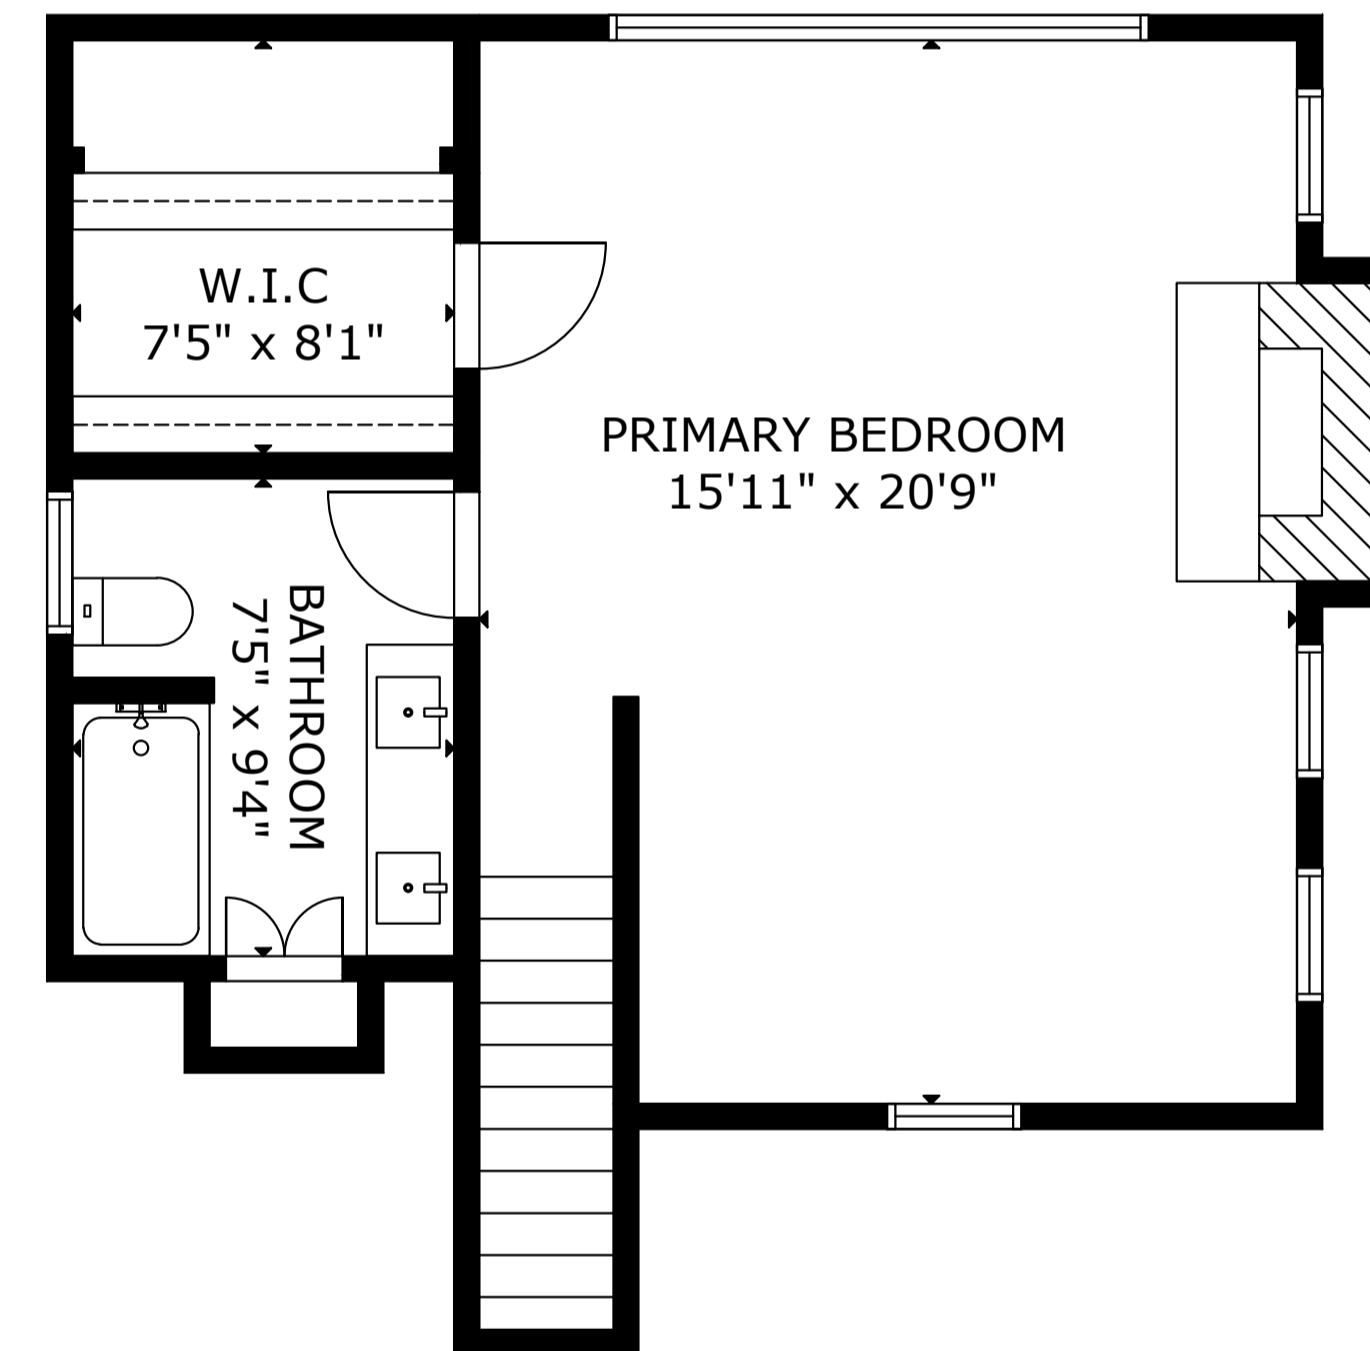

FLOOR 1

FLOOR 2

GROSS INTERNAL AREA
 TOTAL: 1,747 sq.ft
 FLOOR 1: 1,248 sq.ft, FLOOR 2: 499 sq.ft
 EXCLUDED AREAS: GARAGE: 348 sq.ft, DECK: 189 sq.ft, PATIO: 183 sq.ft
 SIZE AND DIMENSIONS ARE APPROXIMATE, ACTUAL MAY VARY