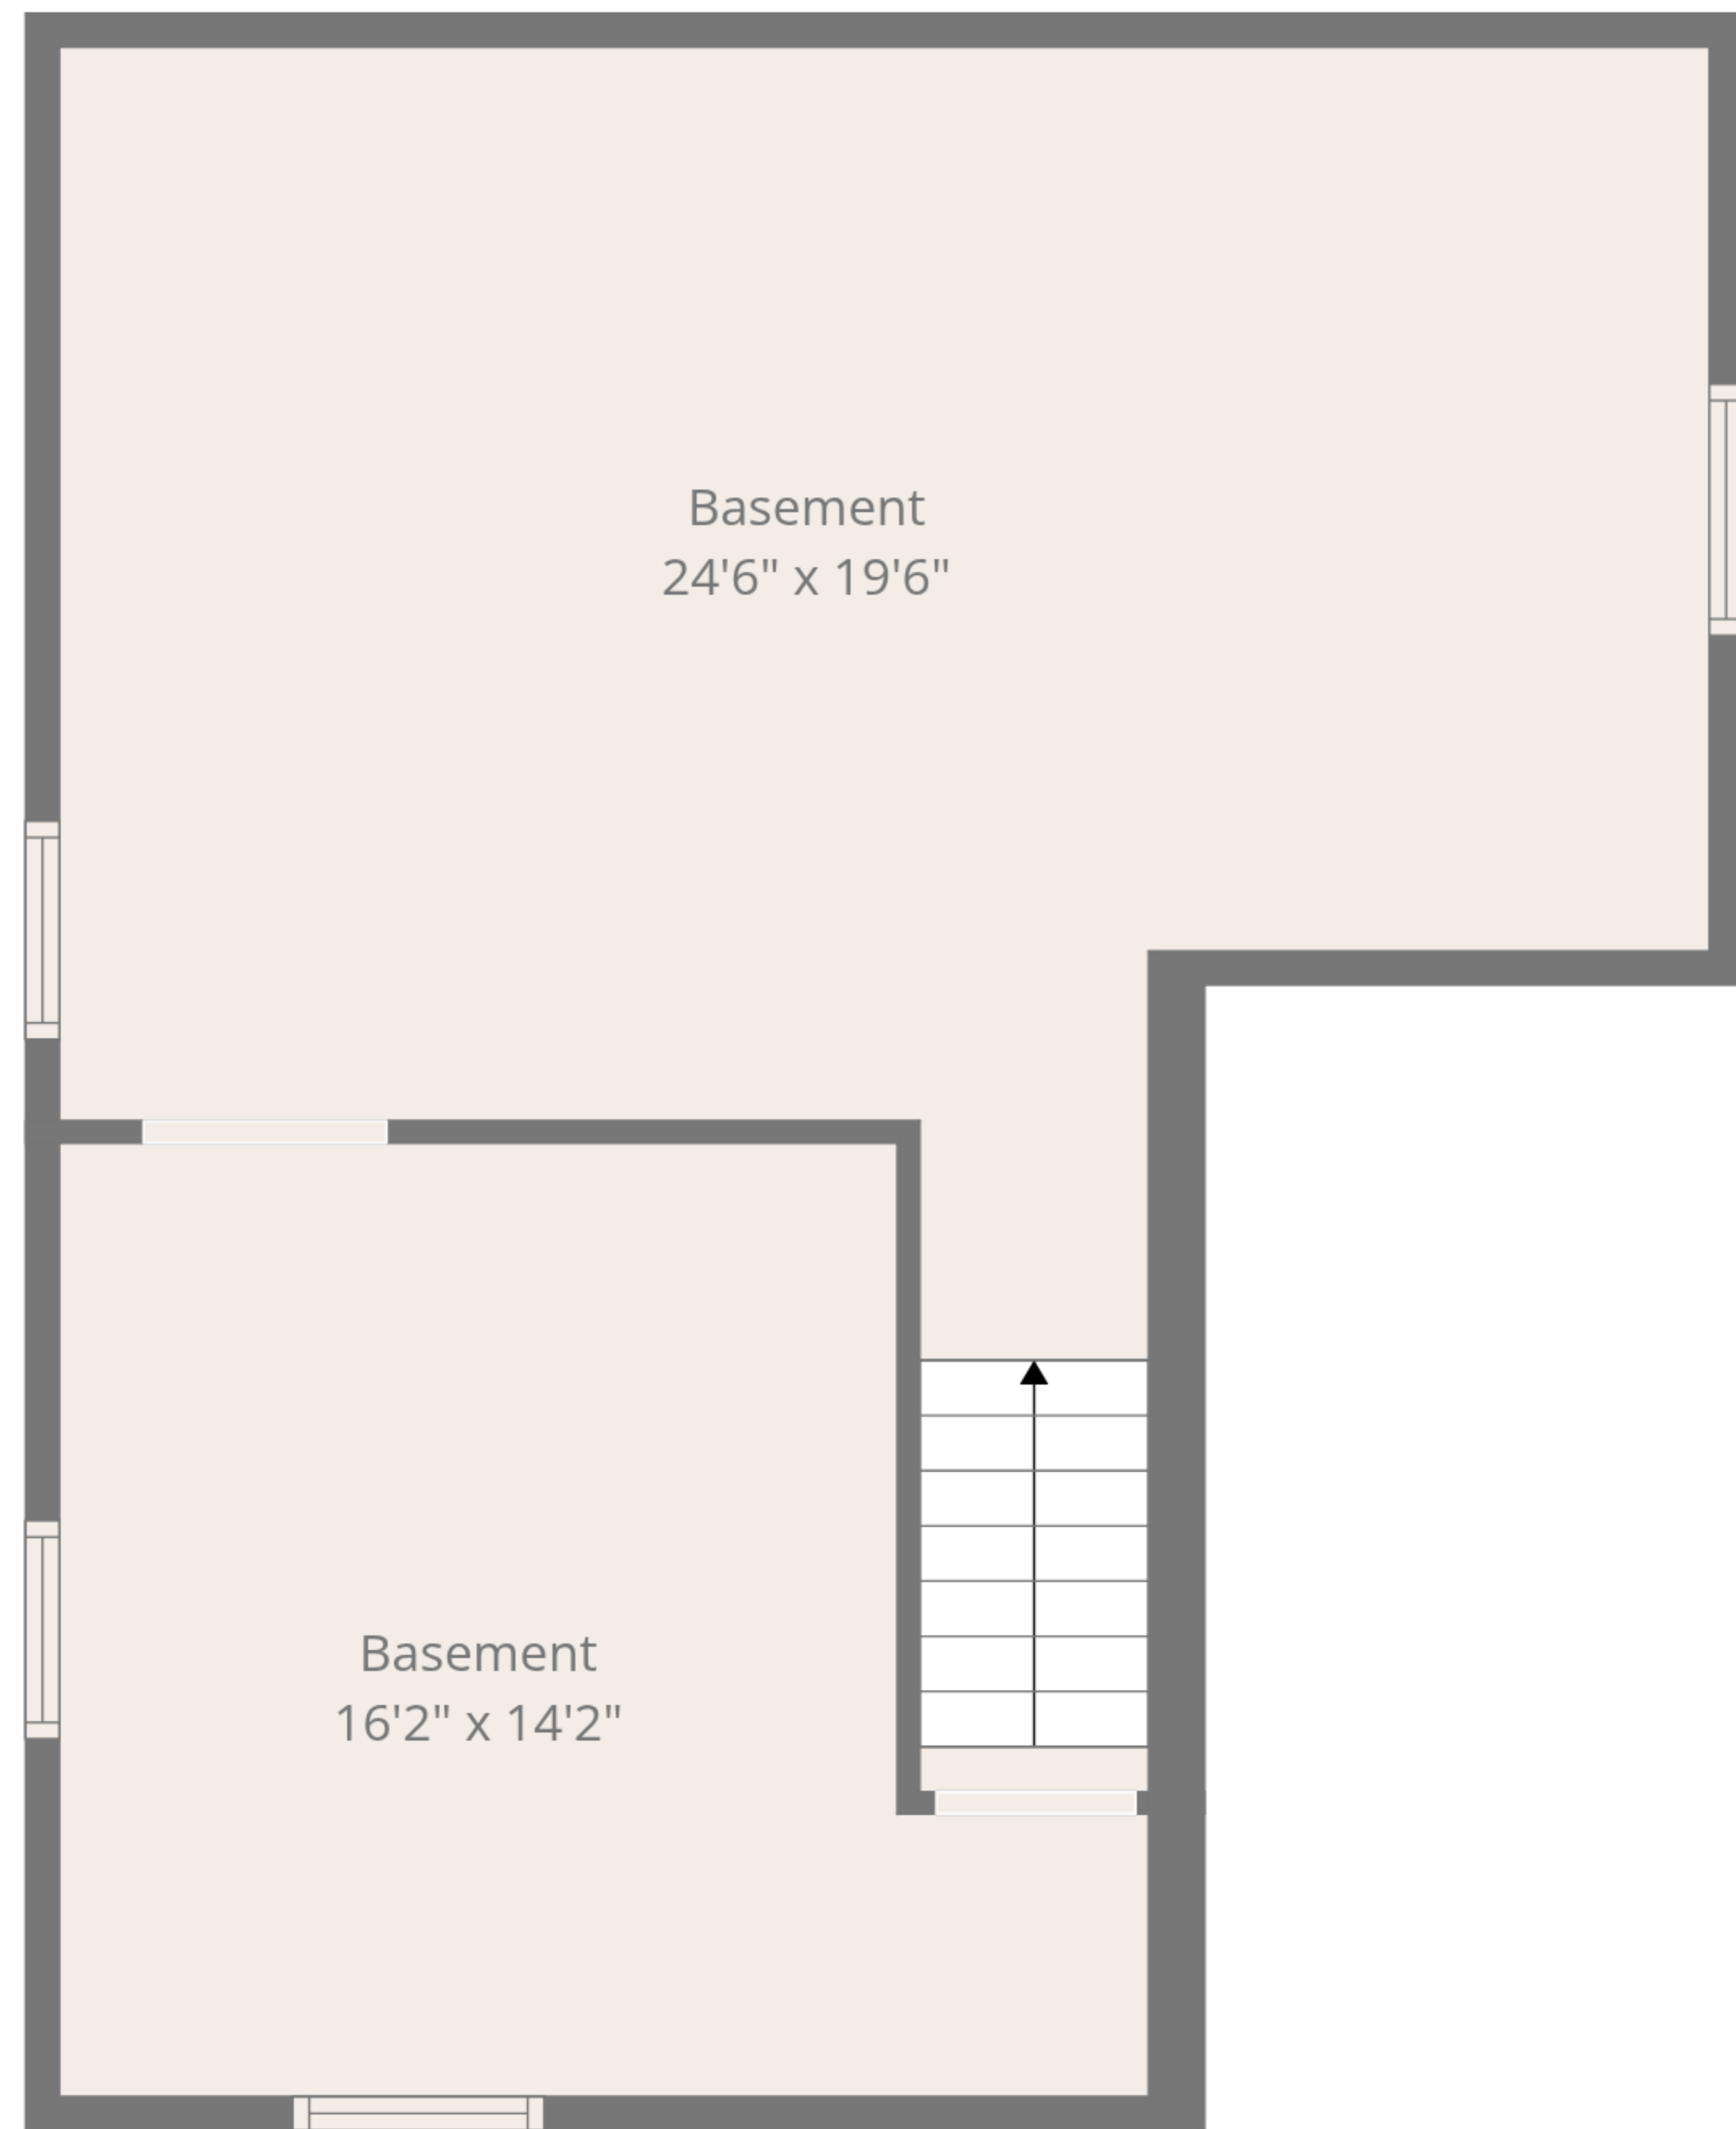

TOTAL: 1325 sq. ft

Basement: 0 sq. ft, 1st floor: 685 sq. ft, 2nd floor: 640 sq. ft

EXCLUDED AREAS: BASEMENT: 606 sq. ft, GARAGE: 443 sq. ft, WALLS: 208 sq. ft

TOTAL: 1325 sq. ft

Basement: 0 sq. ft, 1st floor: 685 sq. ft, 2nd floor: 640 sq. ft

EXCLUDED AREAS: BASEMENT: 606 sq. ft, GARAGE: 443 sq. ft, WALLS: 208 sq. ft

TOTAL: 1325 sq. ft

Basement: 0 sq. ft, 1st floor: 685 sq. ft, 2nd floor: 640 sq. ft

EXCLUDED AREAS: BASEMENT: 606 sq. ft, GARAGE: 443 sq. ft, WALLS: 208 sq. ft

Basement

1st Floor

2nd Floor

TOTAL: 1325 sq. ft

Basement: 0 sq. ft, 1st floor: 685 sq. ft, 2nd floor: 640 sq. ft

EXCLUDED AREAS: BASEMENT: 606 sq. ft, GARAGE: 443 sq. ft, WALLS: 208 sq. ft