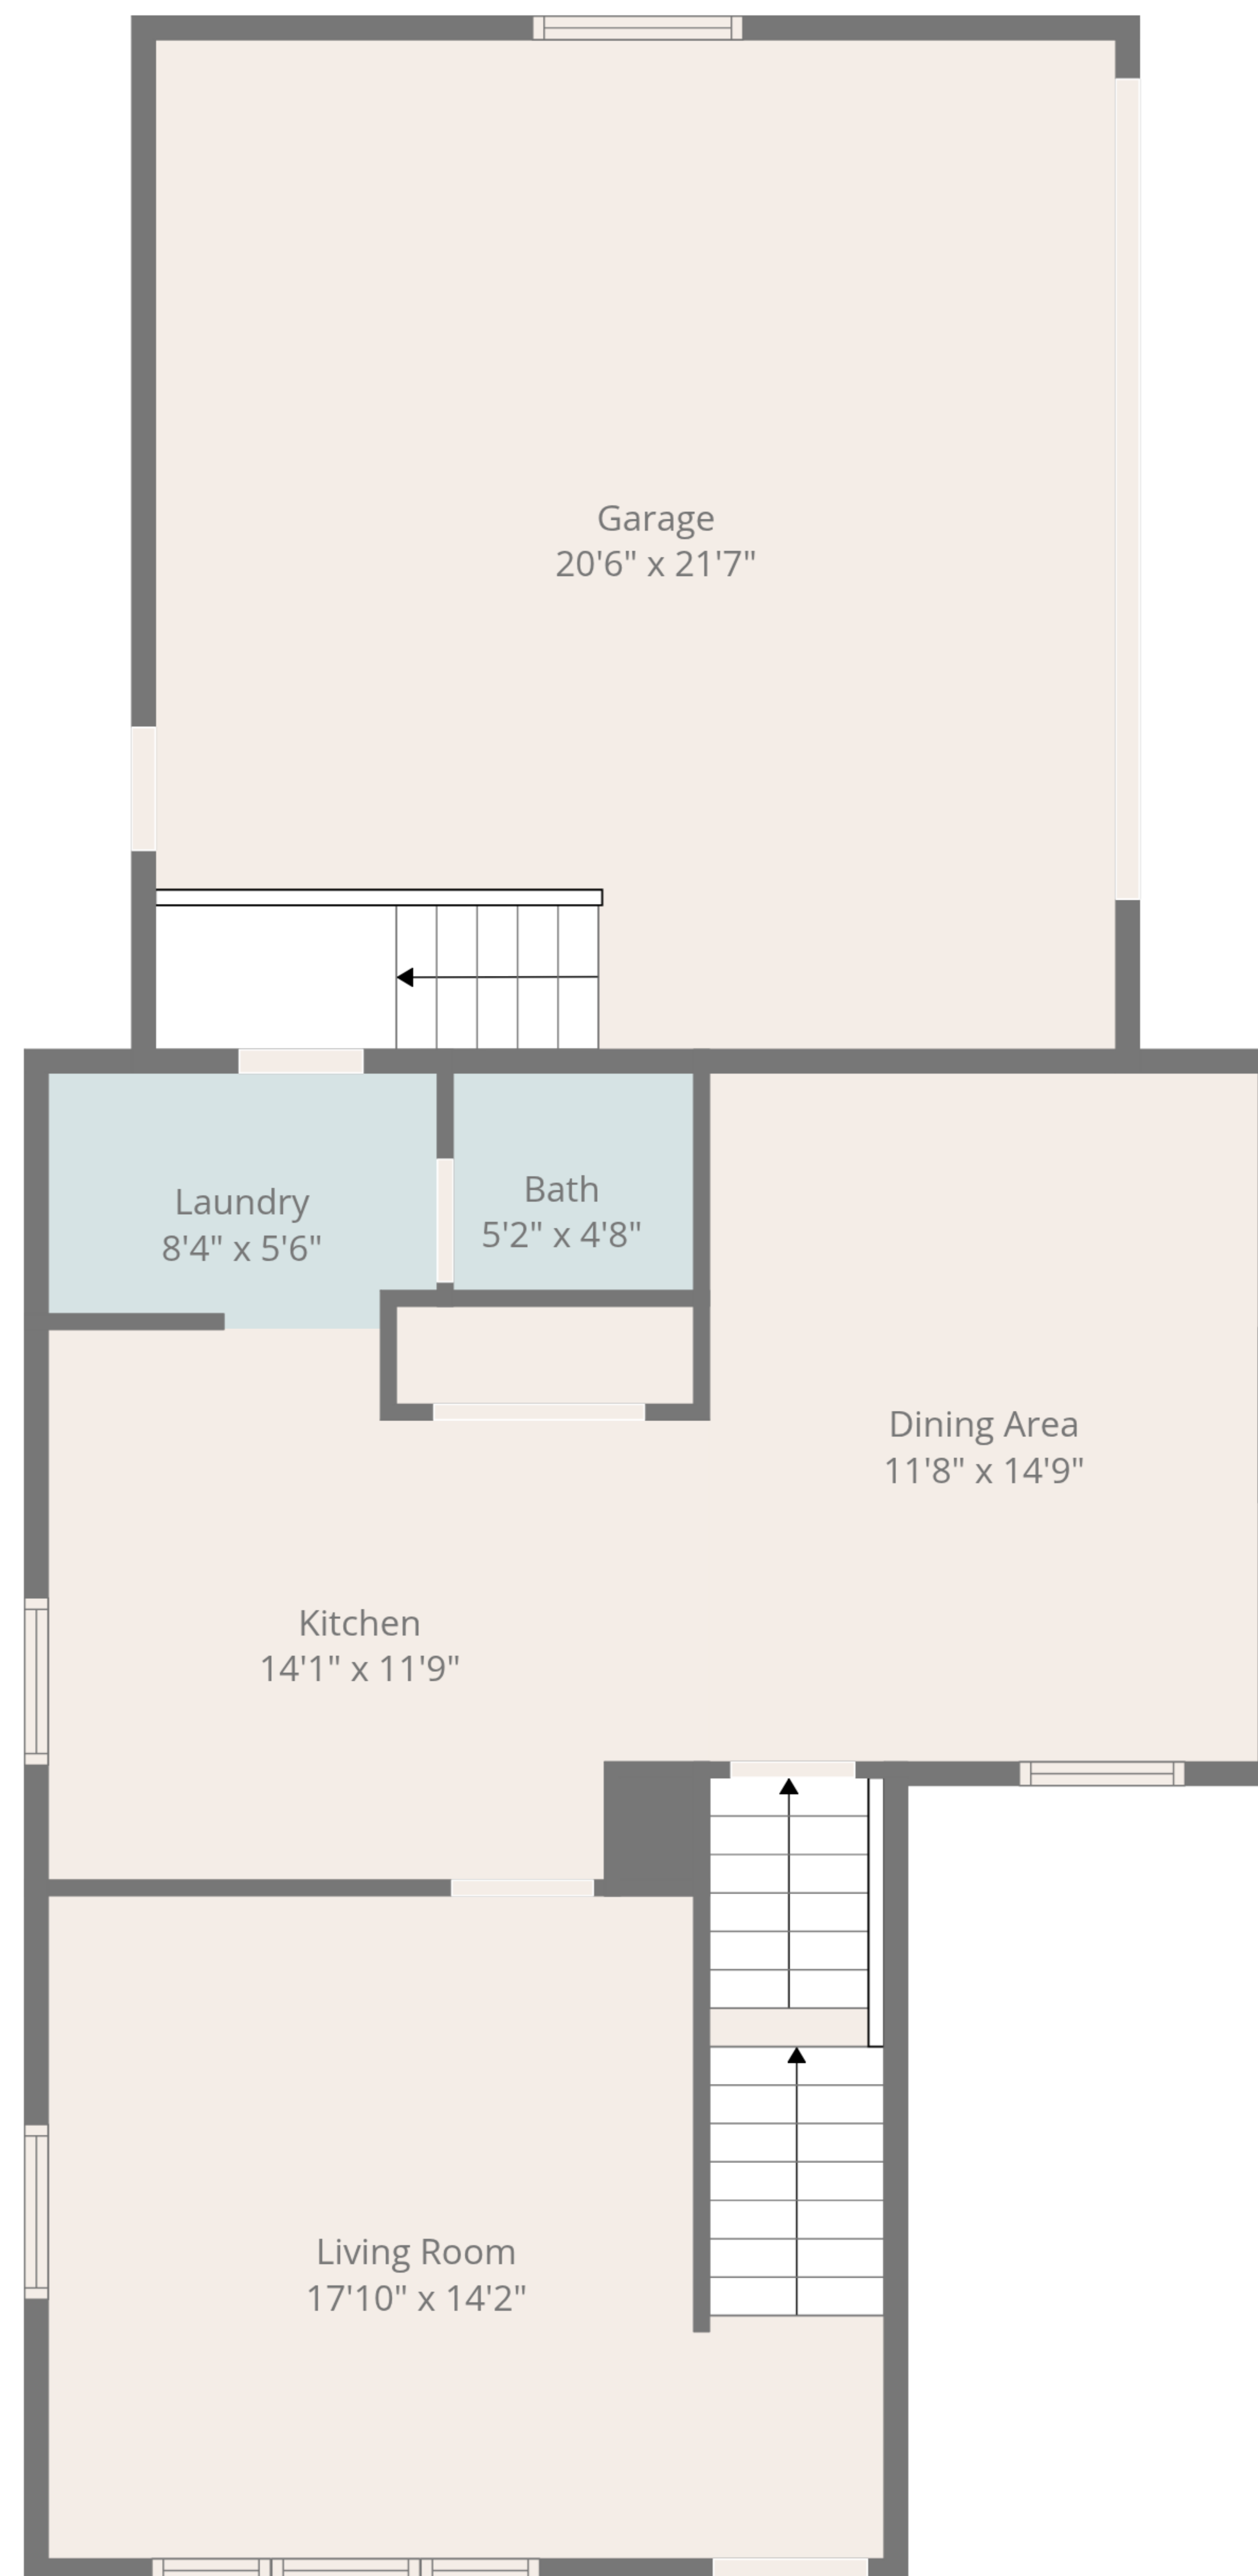

TOTAL: 1325 sq. ft

Basement: 0 sq. ft, 1st floor: 685 sq. ft, 2nd floor: 640 sq. ft

EXCLUDED AREAS: BASEMENT: 606 sq. ft, GARAGE: 443 sq. ft, WALLS: 208 sq. ft

TOTAL: 1325 sq. ft

Basement: 0 sq. ft, 1st floor: 685 sq. ft, 2nd floor: 640 sq. ft

EXCLUDED AREAS: BASEMENT: 606 sq. ft, GARAGE: 443 sq. ft, WALLS: 208 sq. ft

TOTAL: 1325 sq. ft

Basement: 0 sq. ft, 1st floor: 685 sq. ft, 2nd floor: 640 sq. ft

EXCLUDED AREAS: BASEMENT: 606 sq. ft, GARAGE: 443 sq. ft, WALLS: 208 sq. ft

Basement

1st Floor

2nd Floor

TOTAL: 1325 sq. ft

Basement: 0 sq. ft, 1st floor: 685 sq. ft, 2nd floor: 640 sq. ft

EXCLUDED AREAS: BASEMENT: 606 sq. ft, GARAGE: 443 sq. ft, WALLS: 208 sq. ft