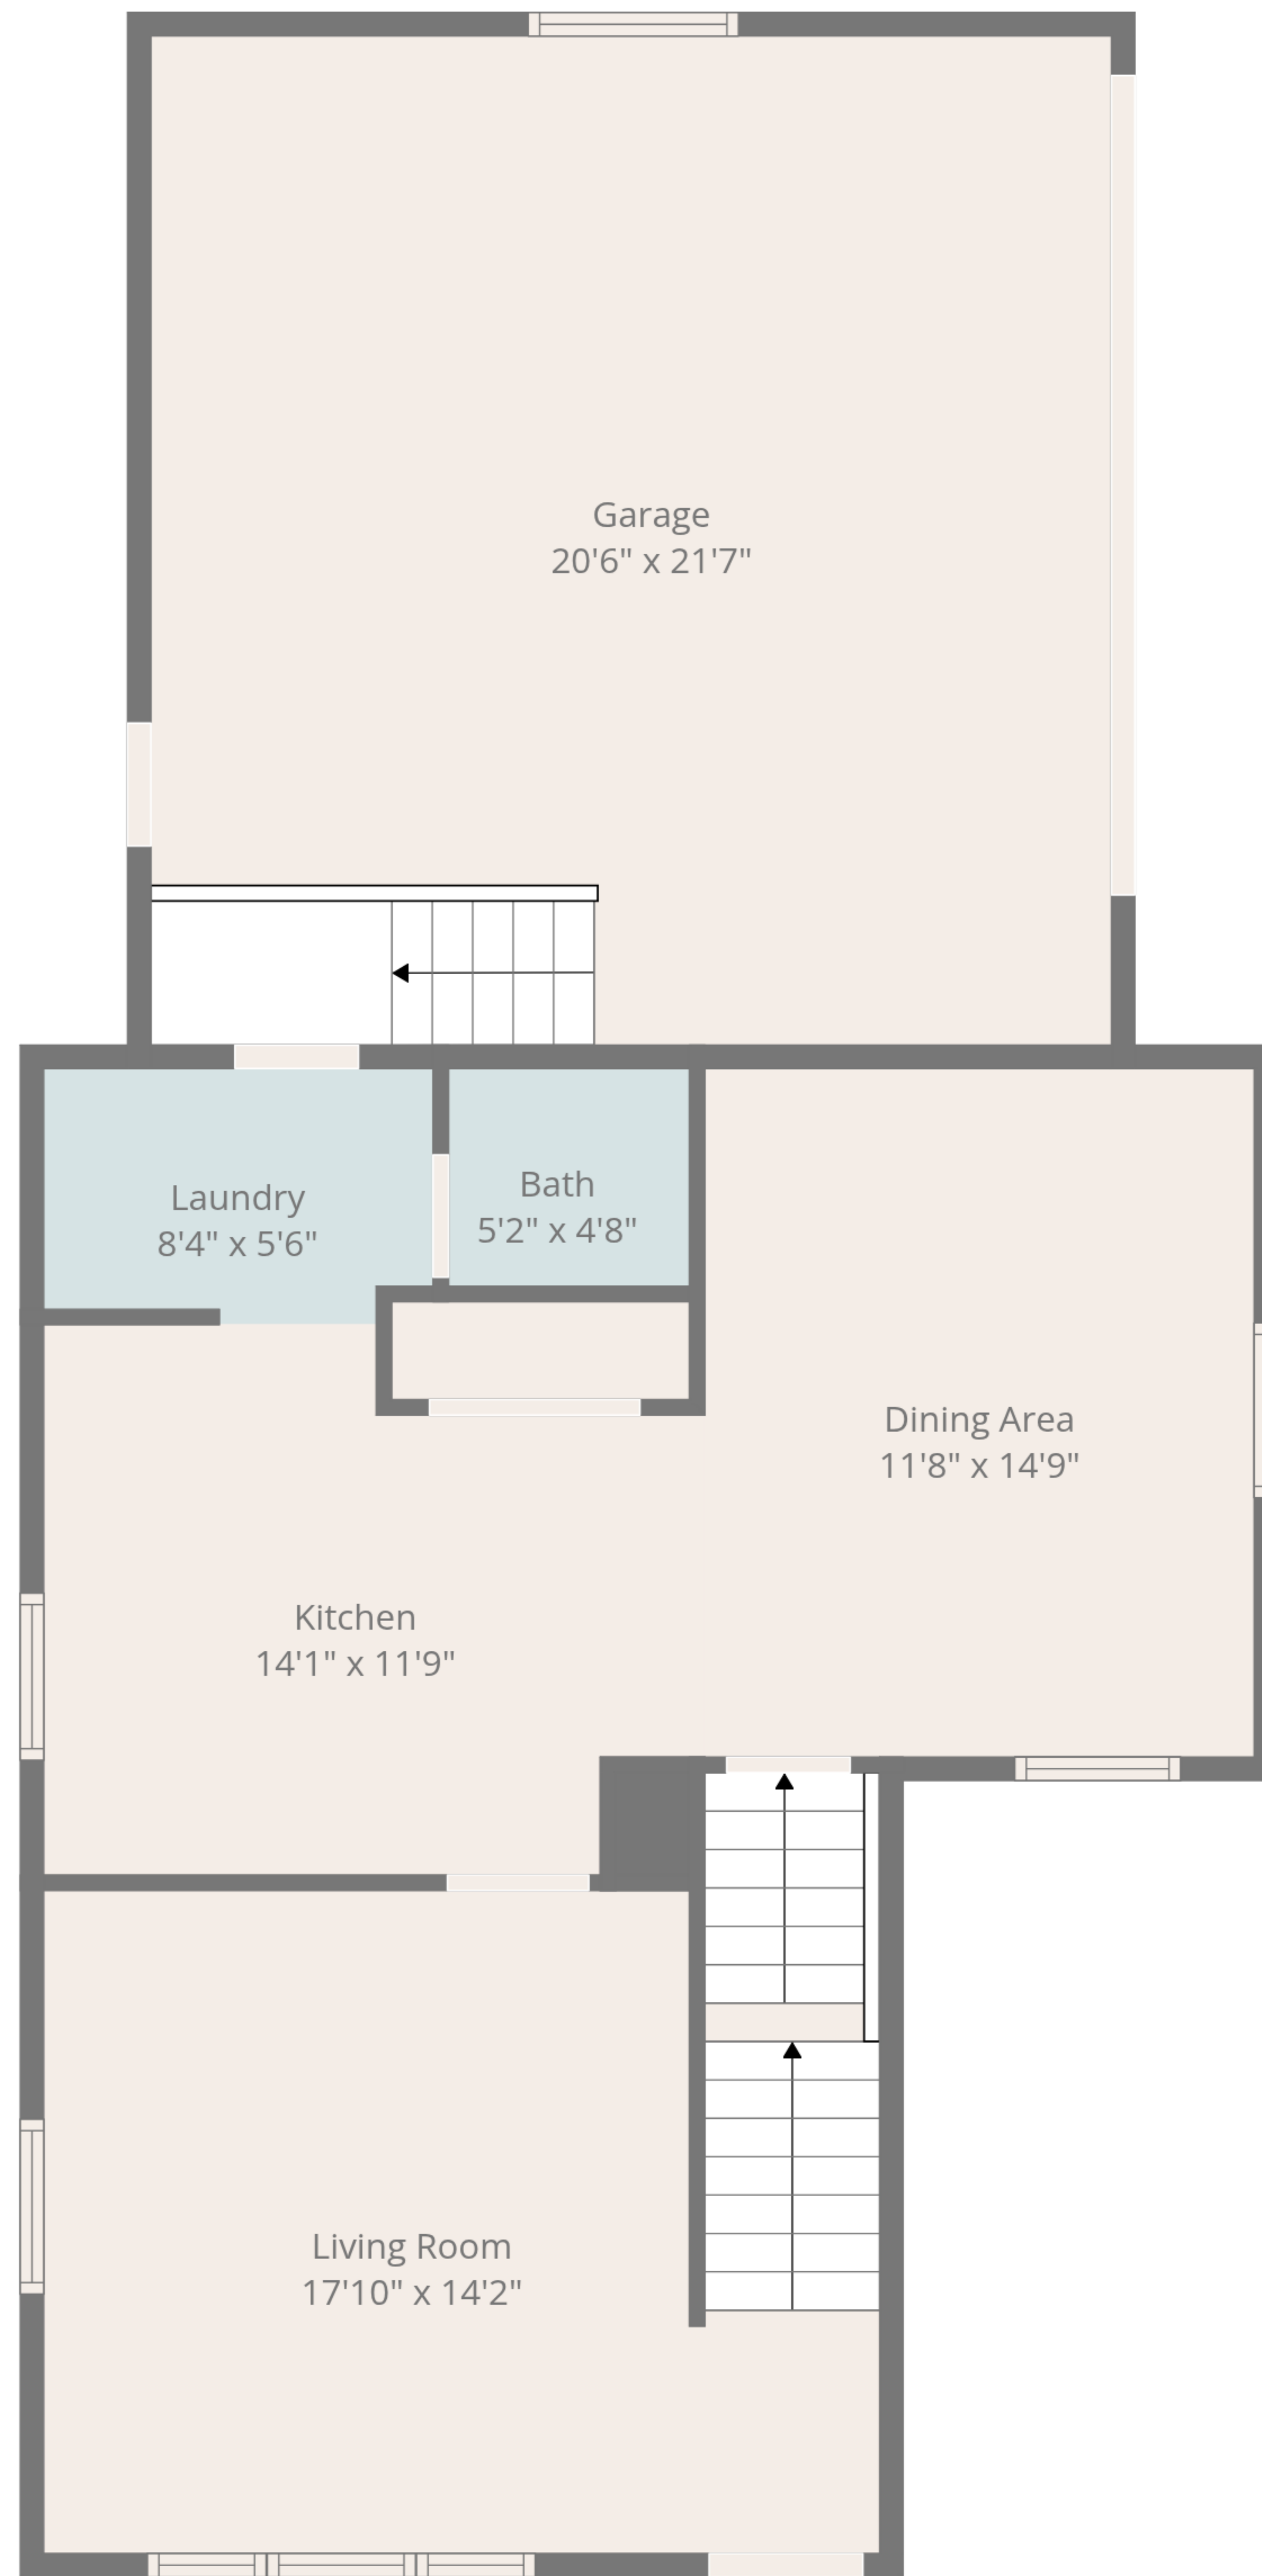

TOTAL: 1325 sq. ft

Basement: 0 sq. ft, 1st floor: 685 sq. ft, 2nd floor: 640 sq. ft

EXCLUDED AREAS: BASEMENT: 606 sq. ft, GARAGE: 443 sq. ft, WALLS: 208 sq. ft

TOTAL: 1325 sq. ft

Basement: 0 sq. ft, 1st floor: 685 sq. ft, 2nd floor: 640 sq. ft

EXCLUDED AREAS: BASEMENT: 606 sq. ft, GARAGE: 443 sq. ft, WALLS: 208 sq. ft

TOTAL: 1325 sq. ft

Basement: 0 sq. ft, 1st floor: 685 sq. ft, 2nd floor: 640 sq. ft

EXCLUDED AREAS: BASEMENT: 606 sq. ft, GARAGE: 443 sq. ft, WALLS: 208 sq. ft

Basement

1st Floor

2nd Floor

TOTAL: 1325 sq. ft

Basement: 0 sq. ft, 1st floor: 685 sq. ft, 2nd floor: 640 sq. ft

EXCLUDED AREAS: BASEMENT: 606 sq. ft, GARAGE: 443 sq. ft, WALLS: 208 sq. ft