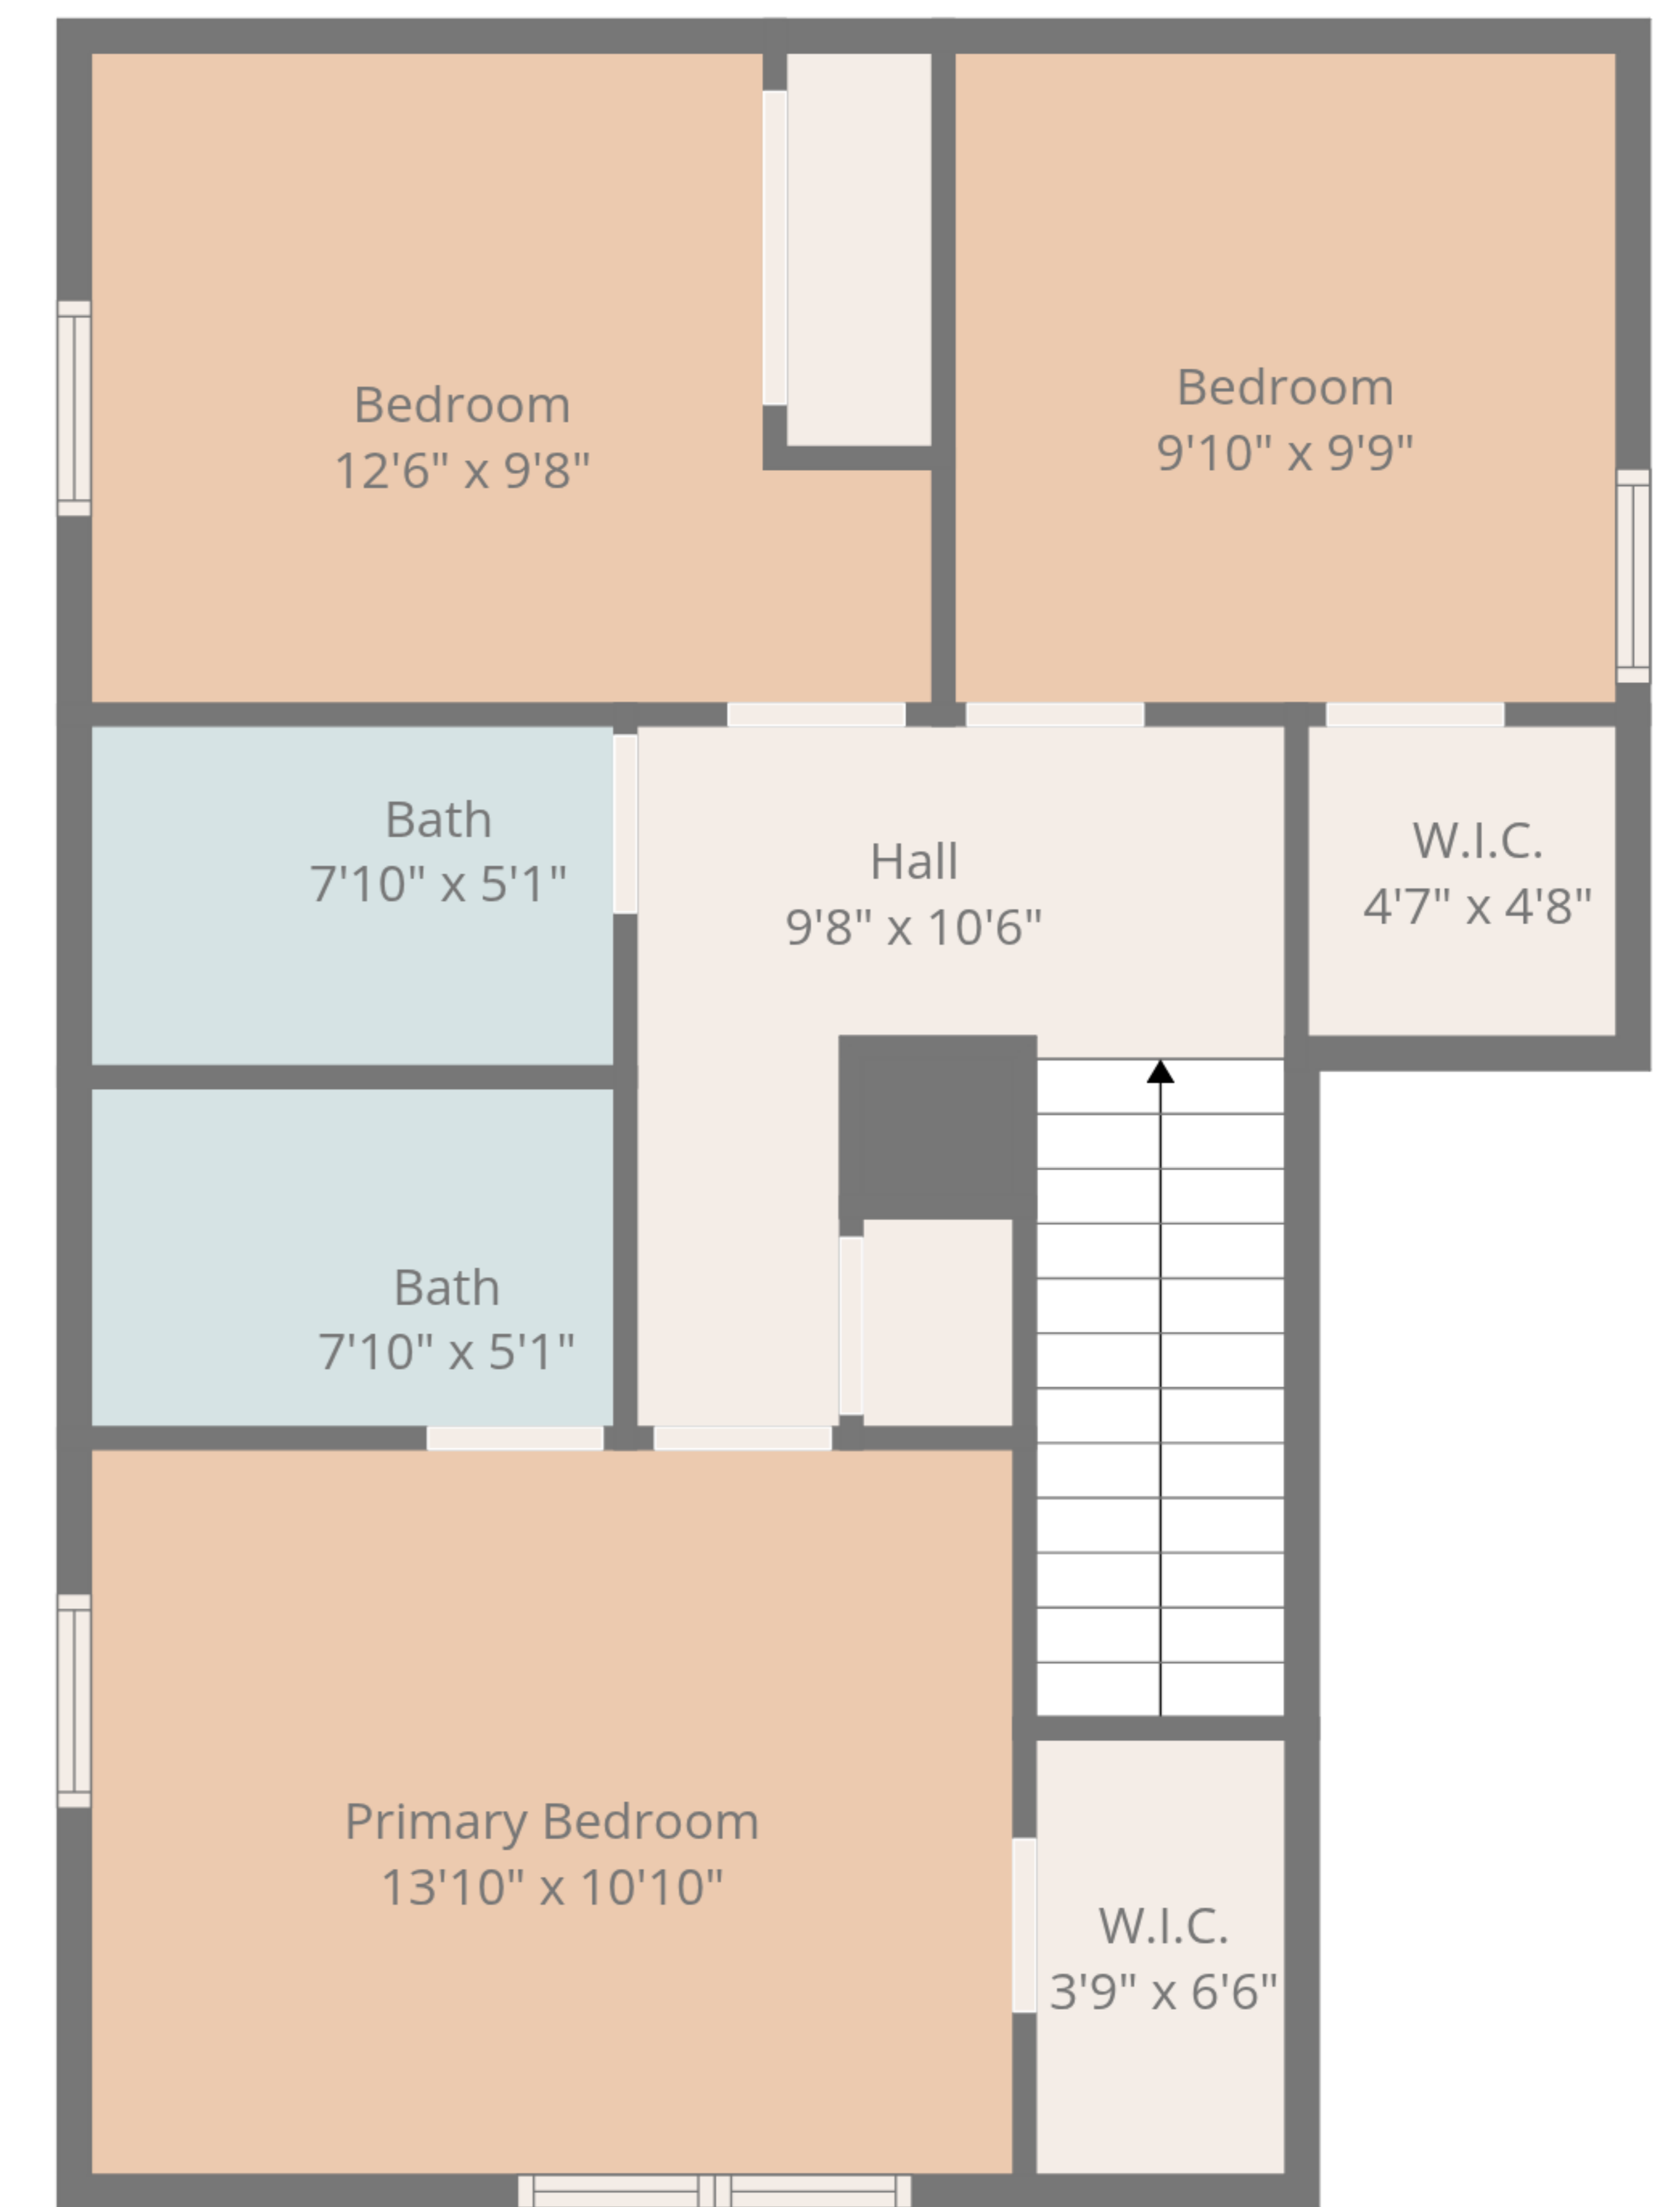

TOTAL: 1325 sq. ft

Basement: 0 sq. ft, 1st floor: 685 sq. ft, 2nd floor: 640 sq. ft

EXCLUDED AREAS: BASEMENT: 606 sq. ft, GARAGE: 443 sq. ft, WALLS: 208 sq. ft

TOTAL: 1325 sq. ft

Basement: 0 sq. ft, 1st floor: 685 sq. ft, 2nd floor: 640 sq. ft

EXCLUDED AREAS: BASEMENT: 606 sq. ft, GARAGE: 443 sq. ft, WALLS: 208 sq. ft

TOTAL: 1325 sq. ft

Basement: 0 sq. ft, 1st floor: 685 sq. ft, 2nd floor: 640 sq. ft

EXCLUDED AREAS: BASEMENT: 606 sq. ft, GARAGE: 443 sq. ft, WALLS: 208 sq. ft

Basement

1st Floor

2nd Floor

TOTAL: 1325 sq. ft

Basement: 0 sq. ft, 1st floor: 685 sq. ft, 2nd floor: 640 sq. ft

EXCLUDED AREAS: BASEMENT: 606 sq. ft, GARAGE: 443 sq. ft, WALLS: 208 sq. ft