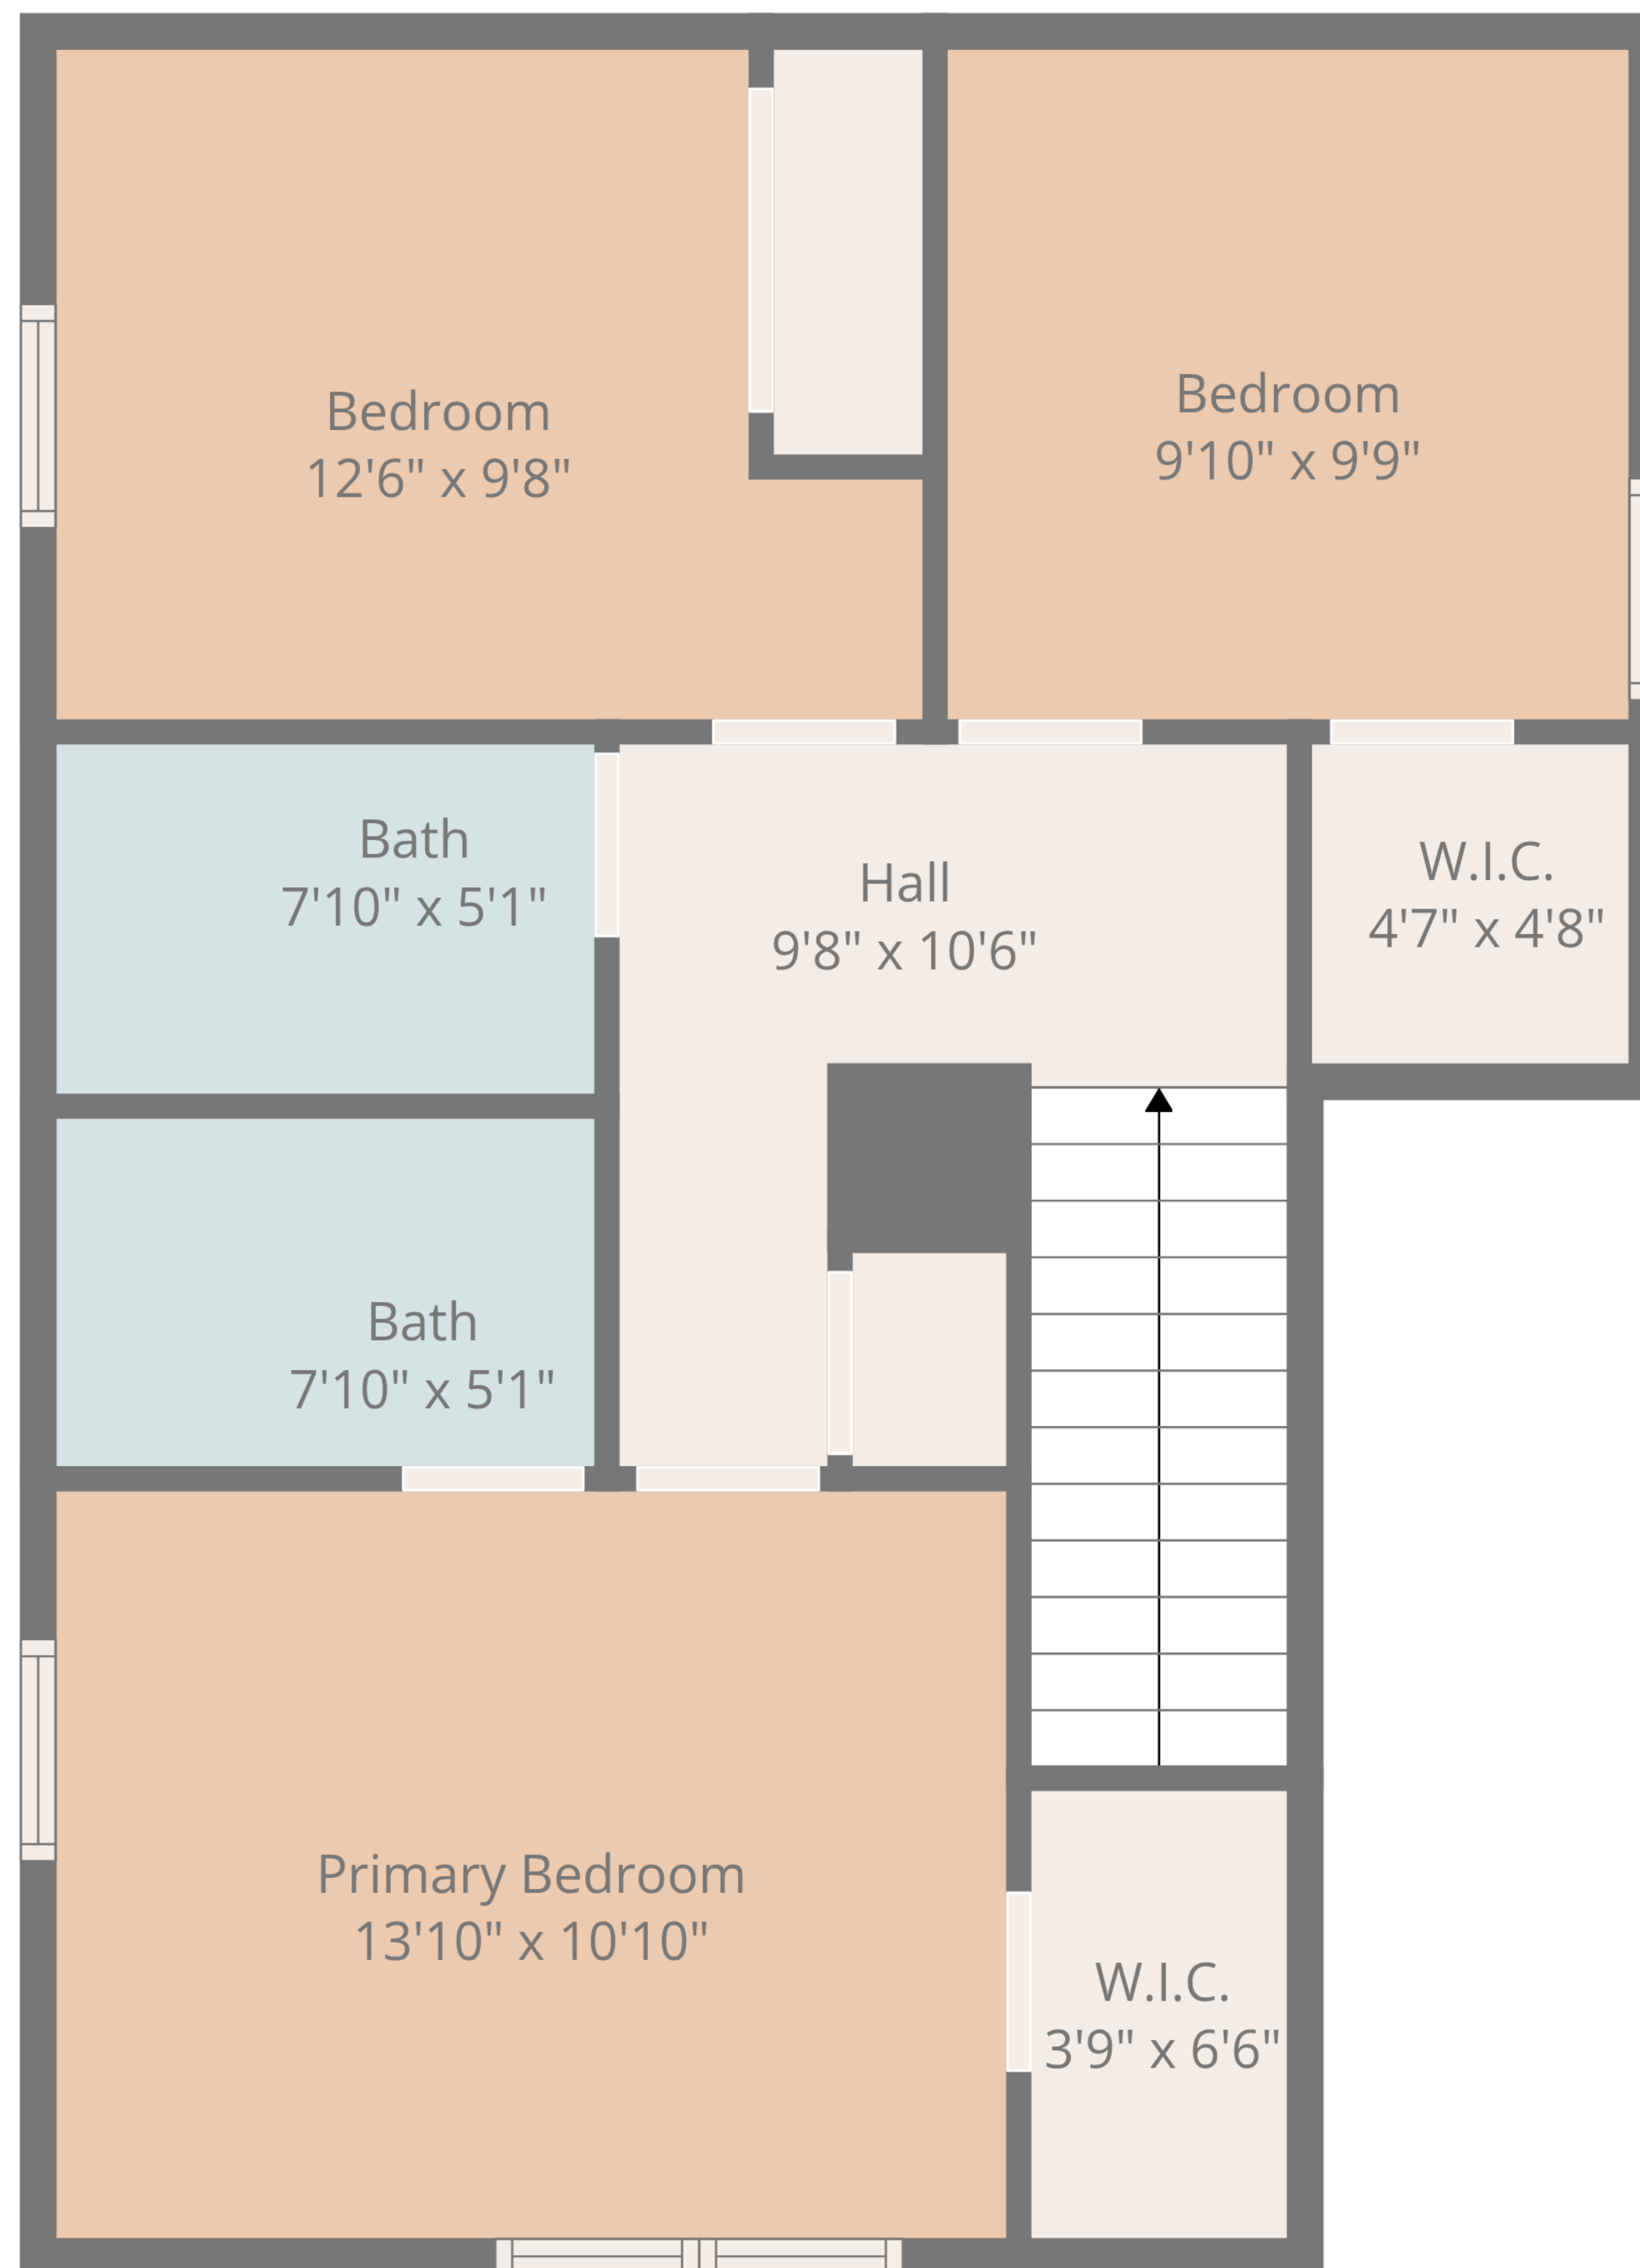

TOTAL: 1325 sq. ft

Basement: 0 sq. ft, 1st floor: 685 sq. ft, 2nd floor: 640 sq. ft

EXCLUDED AREAS: BASEMENT: 606 sq. ft, GARAGE: 443 sq. ft, WALLS: 208 sq. ft

TOTAL: 1325 sq. ft

Basement: 0 sq. ft, 1st floor: 685 sq. ft, 2nd floor: 640 sq. ft

EXCLUDED AREAS: BASEMENT: 606 sq. ft, GARAGE: 443 sq. ft, WALLS: 208 sq. ft

TOTAL: 1325 sq. ft

Basement: 0 sq. ft, 1st floor: 685 sq. ft, 2nd floor: 640 sq. ft

EXCLUDED AREAS: BASEMENT: 606 sq. ft, GARAGE: 443 sq. ft, WALLS: 208 sq. ft

Basement

1st Floor

2nd Floor

TOTAL: 1325 sq. ft

Basement: 0 sq. ft, 1st floor: 685 sq. ft, 2nd floor: 640 sq. ft

EXCLUDED AREAS: BASEMENT: 606 sq. ft, GARAGE: 443 sq. ft, WALLS: 208 sq. ft