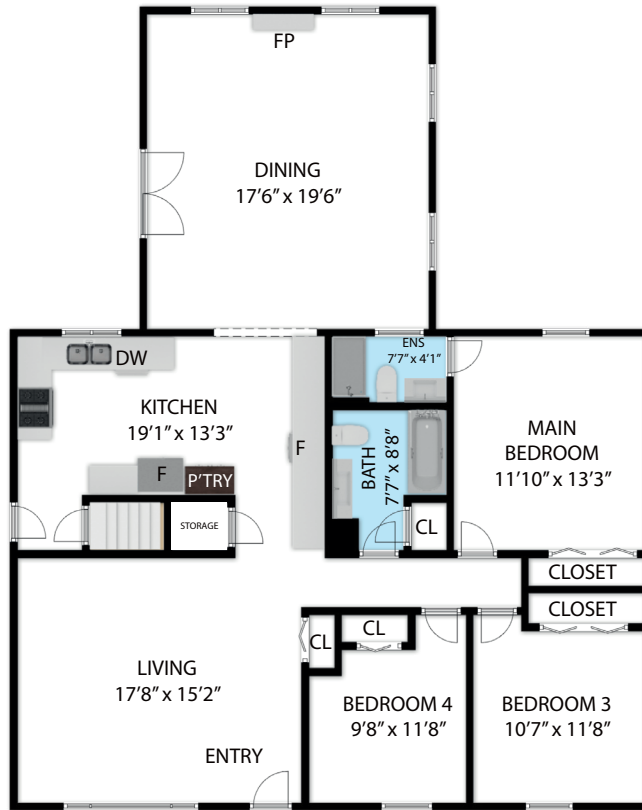

BASEMENT

FIRST FLOOR

805 Miller Drive, Oregon, WI, 53575

TOTAL APPROX. FLOOR AREA 2,627 SQ.FT

Whilst every attempt has been made to ensure the accuracy of the floor plan contained here, measurements of doors, windows, rooms and any other items are approximate and no responsibility is taken for any error, omission, or misstatement. This plan is for illustrative purposes only and should be used as such by any prospective purchaser.