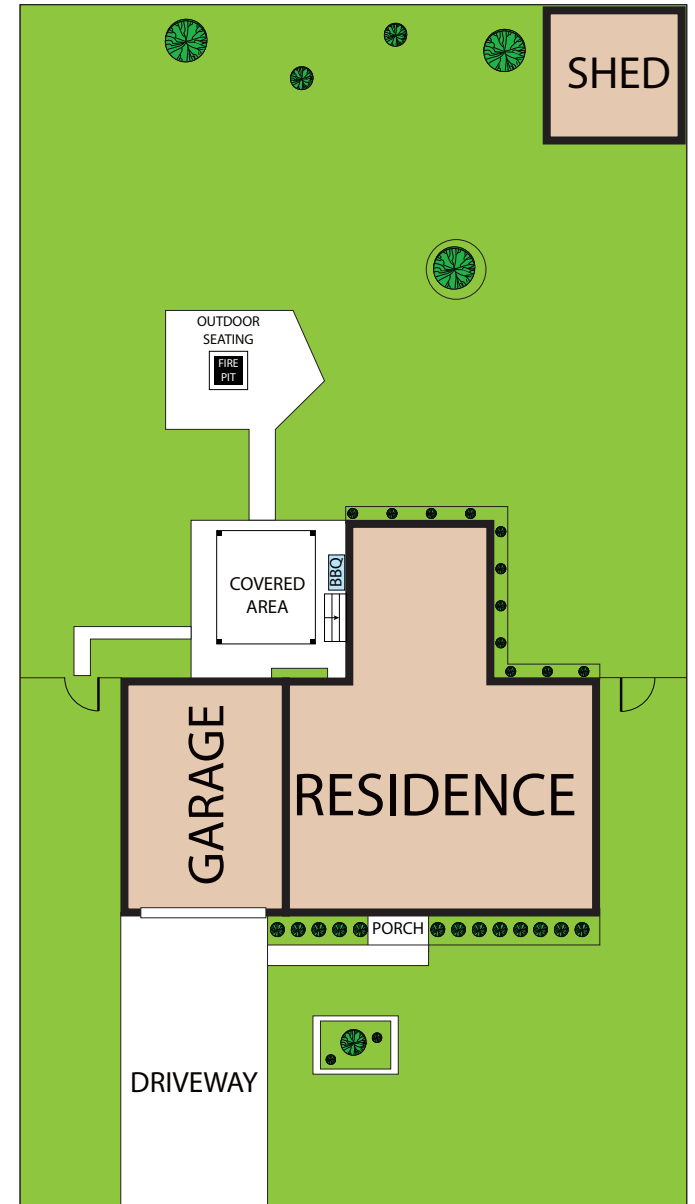

BASEMENT

FIRST FLOOR

805 Miller Drive, Oregon, WI, 53575

TOTAL APPROX. FLOOR AREA 2,627 SQ.FT

Whilst every attempt has been made to ensure the accuracy of the floor plan contained here, measurements of doors, windows, rooms and any other items are approximate and no responsibility is taken for any error, omission, or misstatement. This plan is for illustrative purposes only and should be used as such by any prospective purchaser.