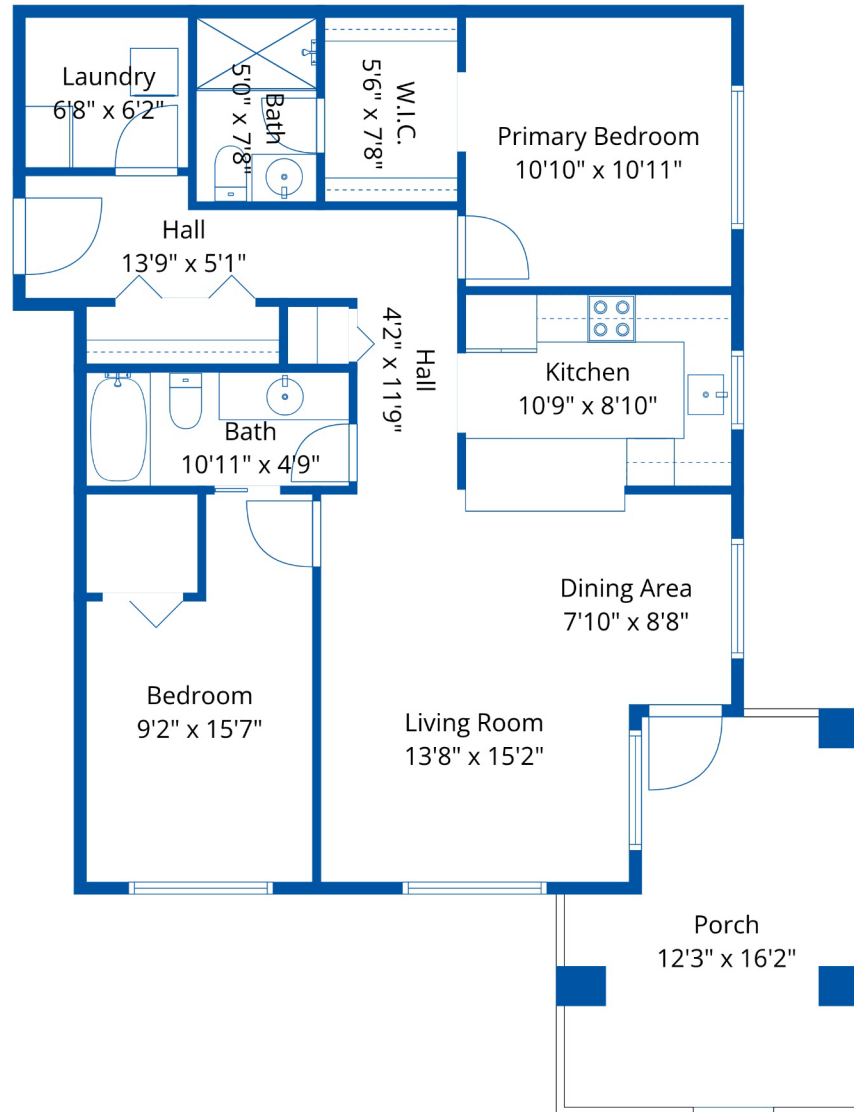

116-45769 Stevenson Rd

Janette Joiner
604-819-6564
janettejoiner@remax.net

Estimated Areas:

Main Floor: 986 sq. ft
Total: 986 Sq. Ft