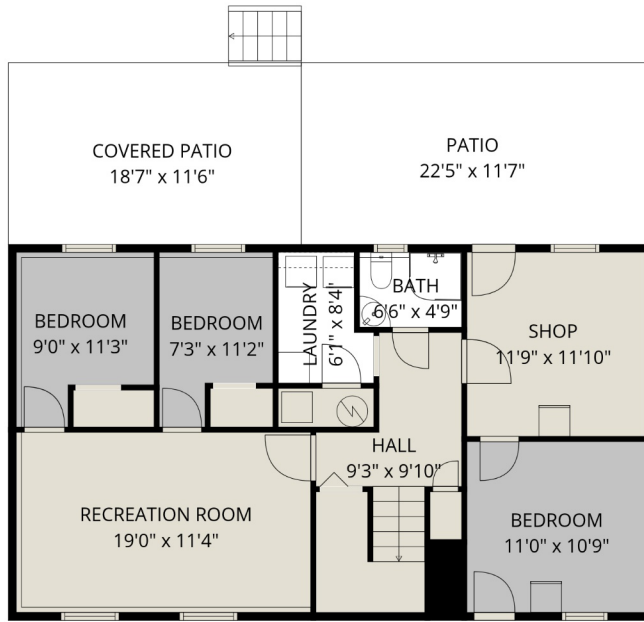

46533 Darlene Ave

The Kentala Team
778-684-2334
kentala.team@gmail.com

BELOW MAIN