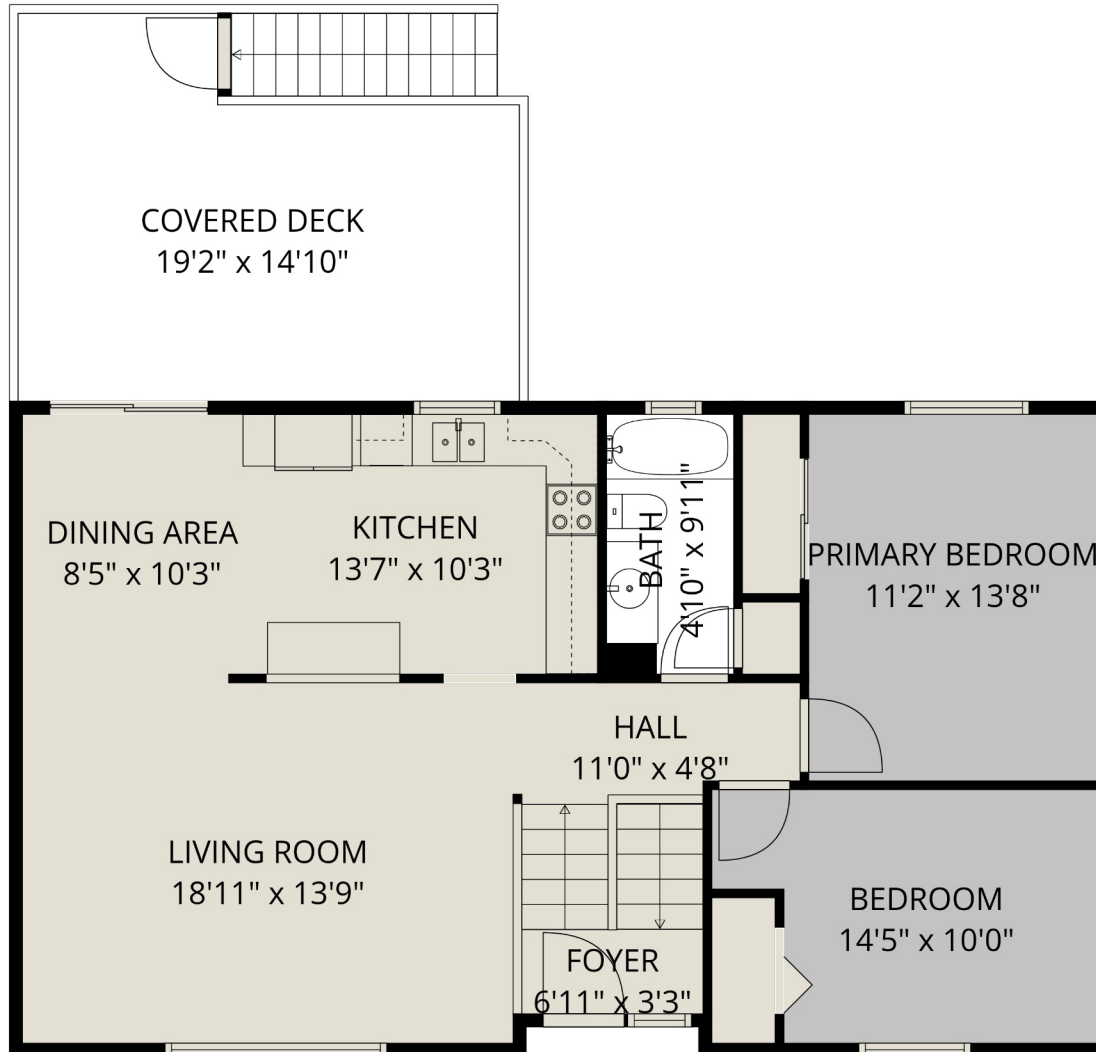

## Estimated Areas:

Below Main: 989 sq. ft  
Main Floor: 1055 sq. ft  
**Total: 2044 Sq. Ft**

## Estimated Areas:

Below Main: 989 sq. ft  
Main Floor: 1055 sq. ft  
Total: 2044 Sq. Ft