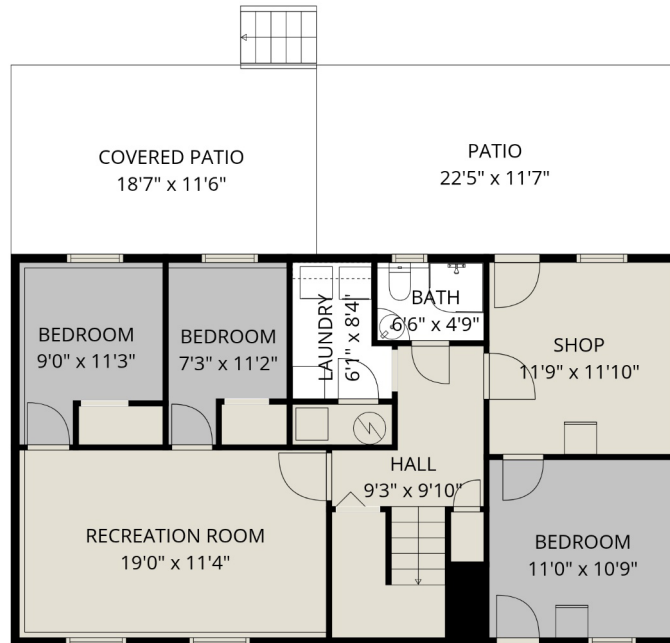

## Estimated Areas:

Below Main: 989 sq. ft  
Main Floor: 1055 sq. ft  
**Total: 2044 Sq. Ft**

## Estimated Areas:

Below Main: 989 sq. ft  
Main Floor: 1055 sq. ft  
Total: 2044 Sq. Ft