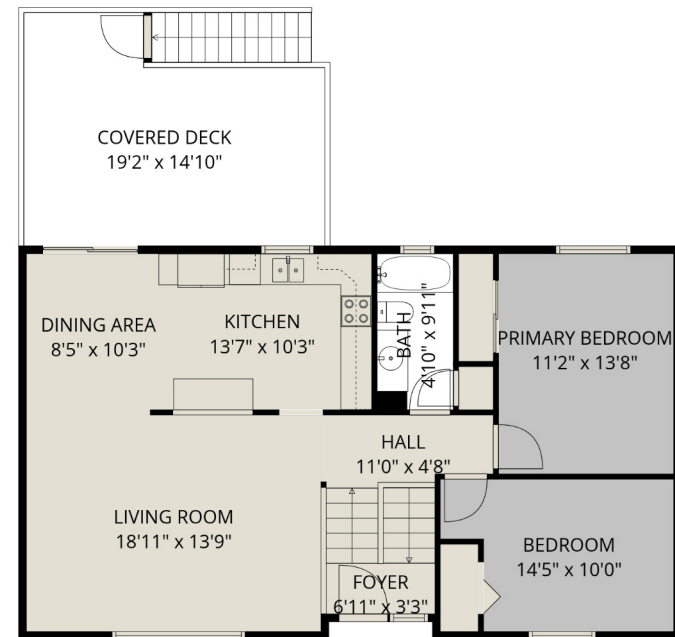

MAIN FLOOR

Estimated Areas:

Below Main: 989 sq. ft
Main Floor: 1055 sq. ft
Total: 2044 Sq. Ft