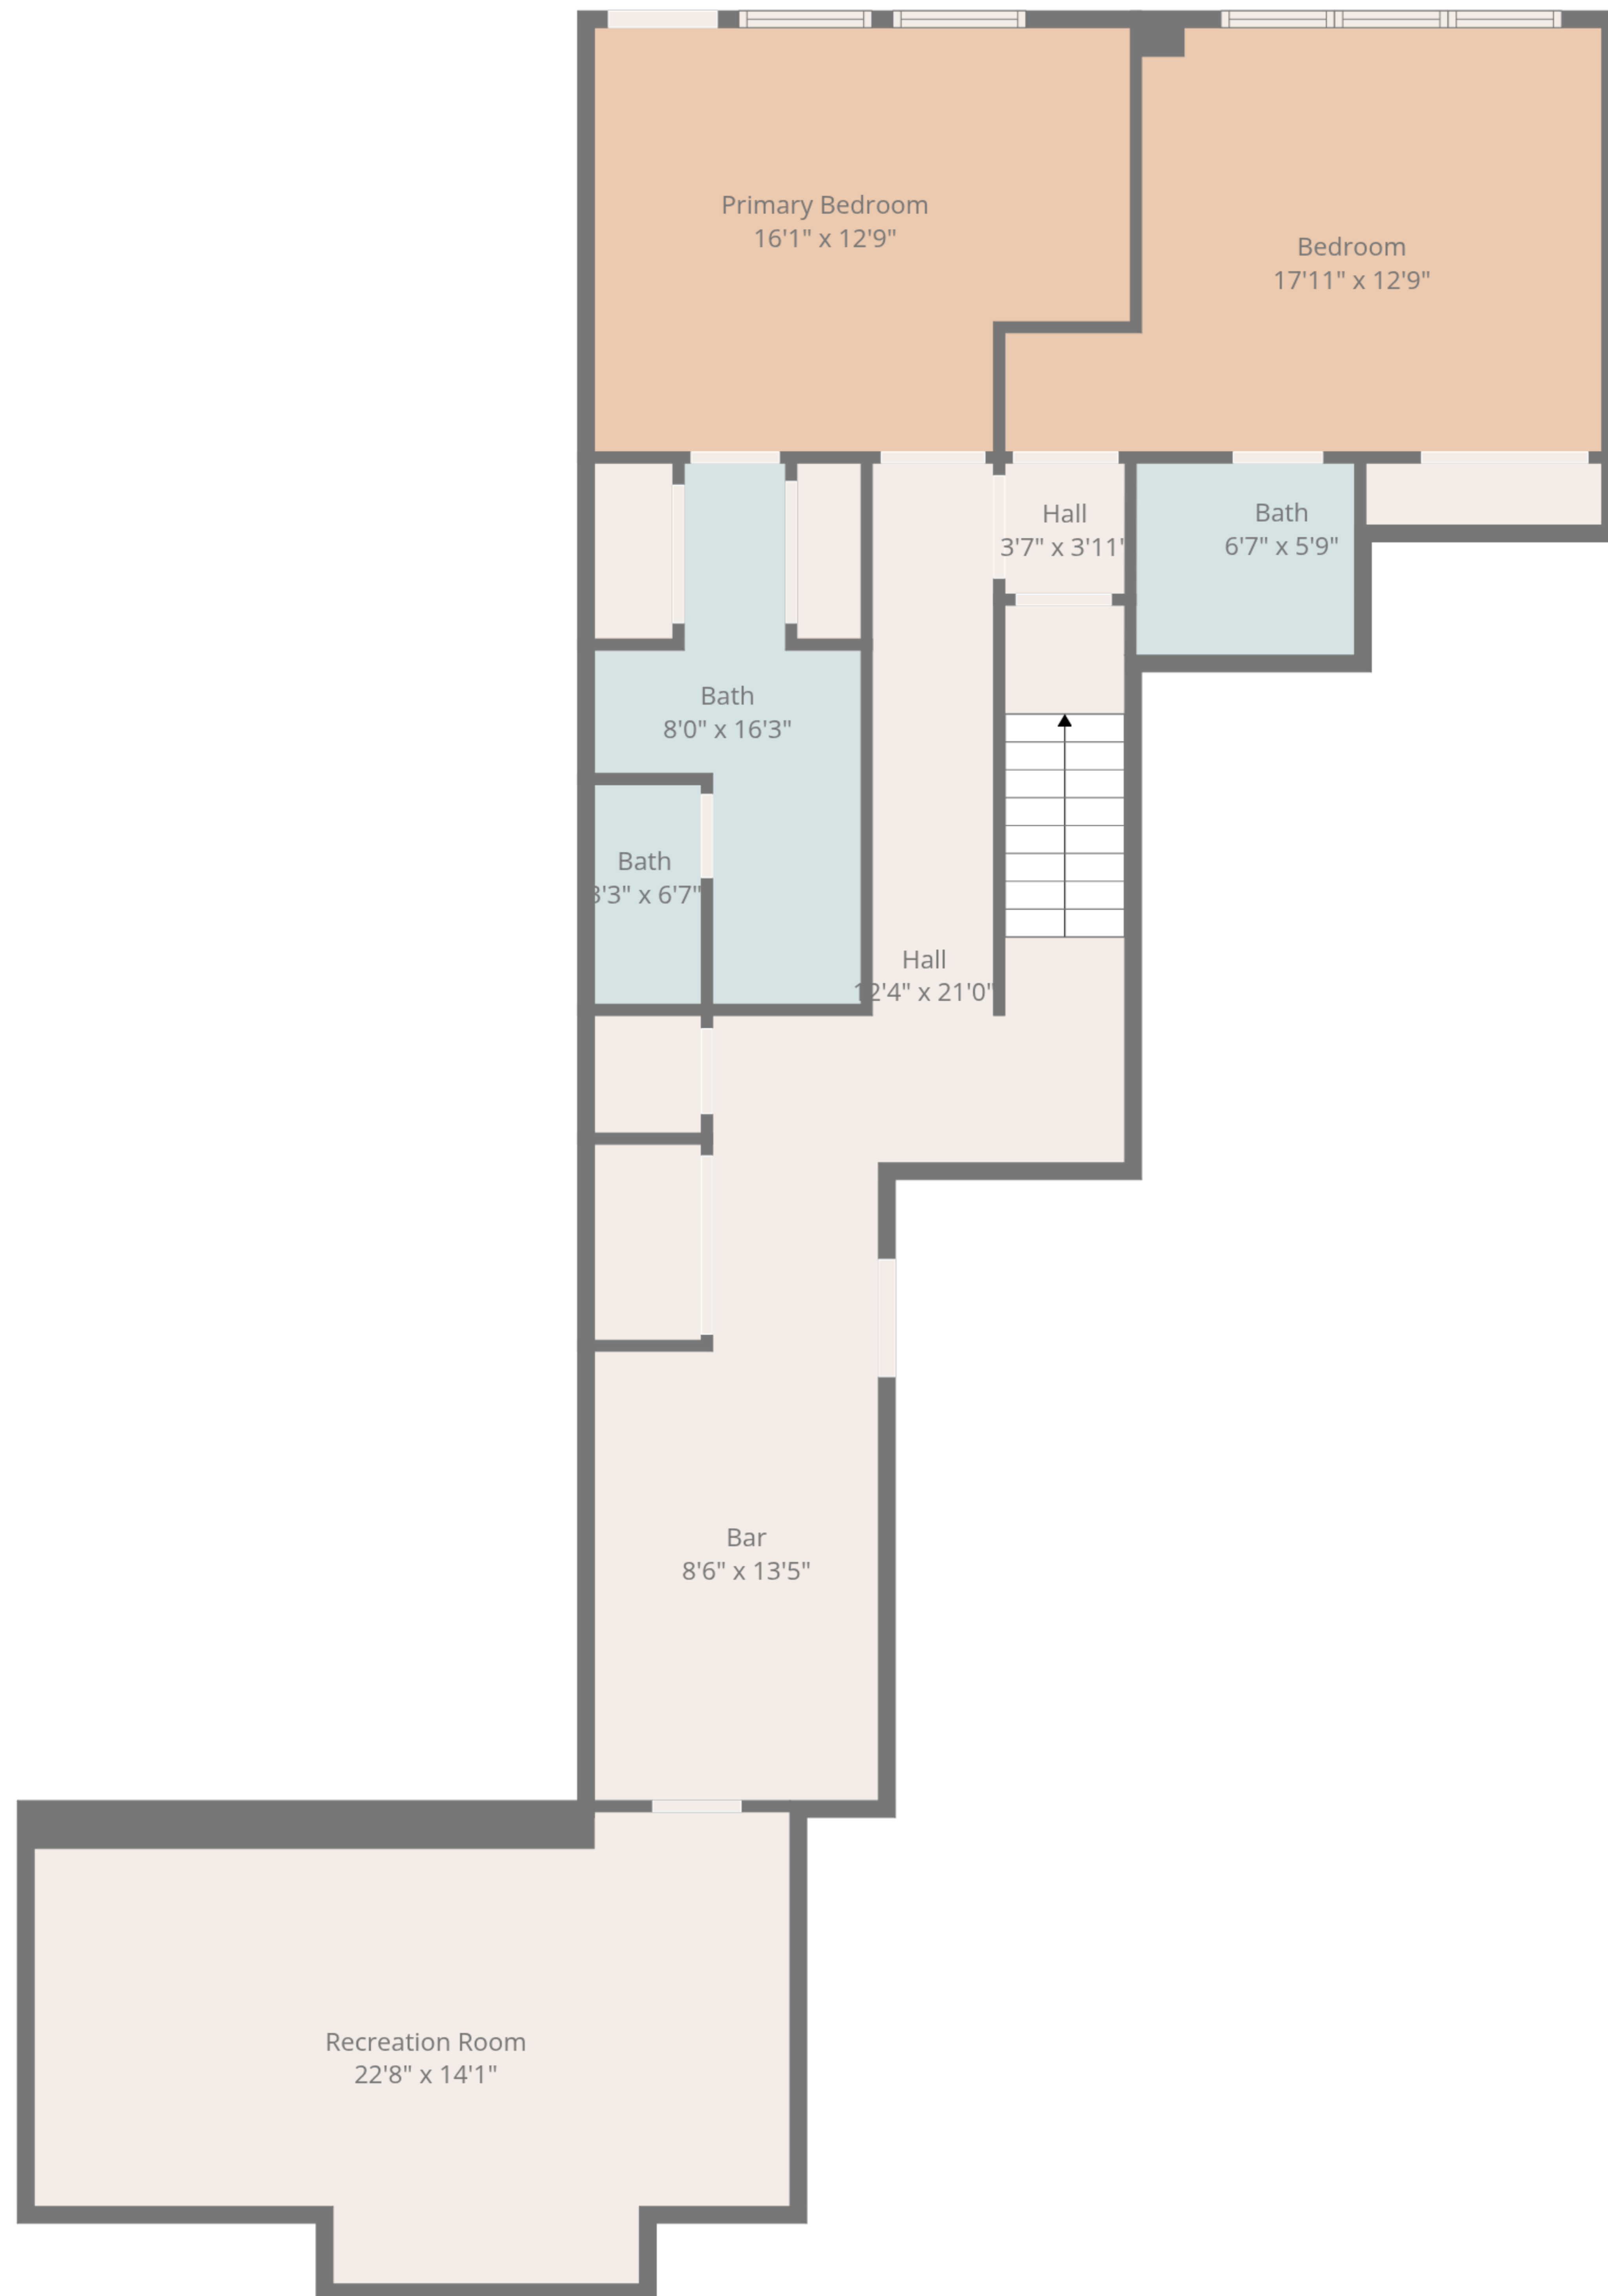

TOTAL: 2465 sq. ft

1st floor: 1234 sq. ft, 2nd floor: 1231 sq. ft

EXCLUDED AREAS: BALCONY: 94 sq. ft, WALLS: 225 sq. ft

TOTAL: 2465 sq. ft

1st floor: 1234 sq. ft, 2nd floor: 1231 sq. ft

EXCLUDED AREAS: BALCONY: 94 sq. ft, WALLS: 225 sq. ft

1st Floor

2nd Floor

TOTAL: 2465 sq. ft
 1st floor: 1234 sq. ft, 2nd floor: 1231 sq. ft
 EXCLUDED AREAS: BALCONY: 94 sq. ft, WALLS: 225 sq. ft