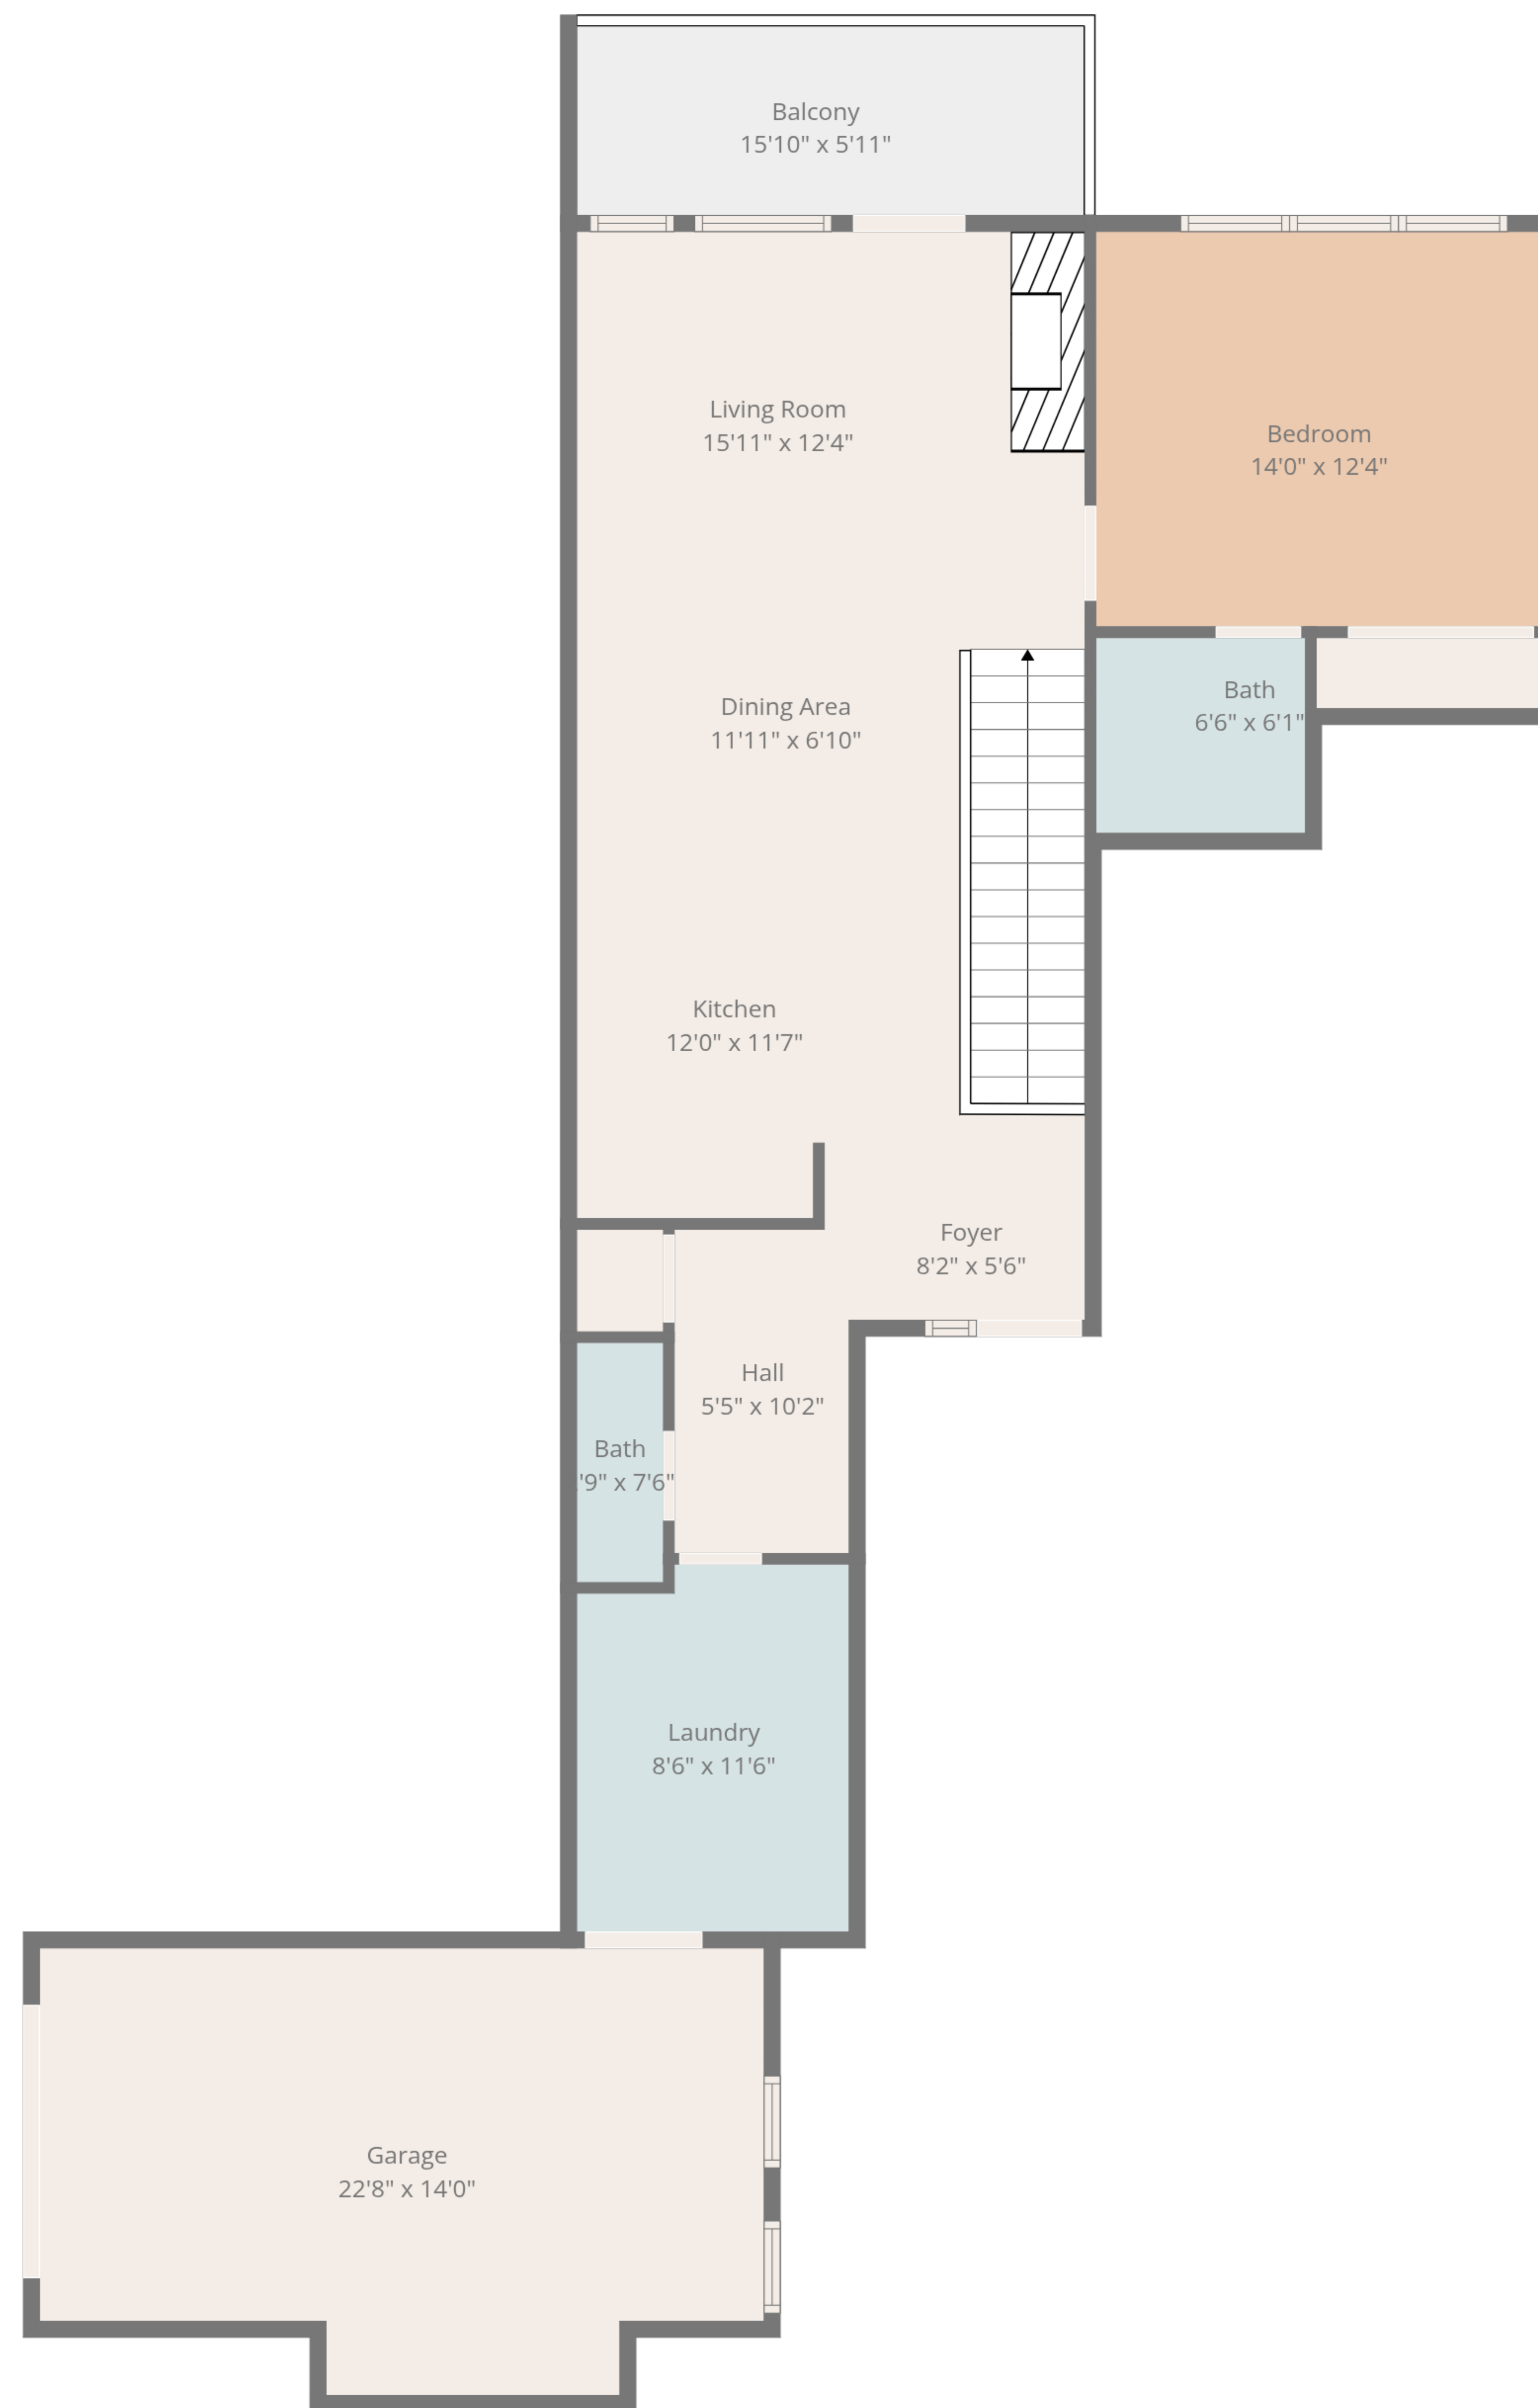

TOTAL: 2465 sq. ft

1st floor: 1234 sq. ft, 2nd floor: 1231 sq. ft

EXCLUDED AREAS: BALCONY: 94 sq. ft, WALLS: 225 sq. ft

TOTAL: 2465 sq. ft

1st floor: 1234 sq. ft, 2nd floor: 1231 sq. ft

EXCLUDED AREAS: BALCONY: 94 sq. ft, WALLS: 225 sq. ft

1st Floor

2nd Floor

TOTAL: 2465 sq. ft
 1st floor: 1234 sq. ft, 2nd floor: 1231 sq. ft
 EXCLUDED AREAS: BALCONY: 94 sq. ft, WALLS: 225 sq. ft