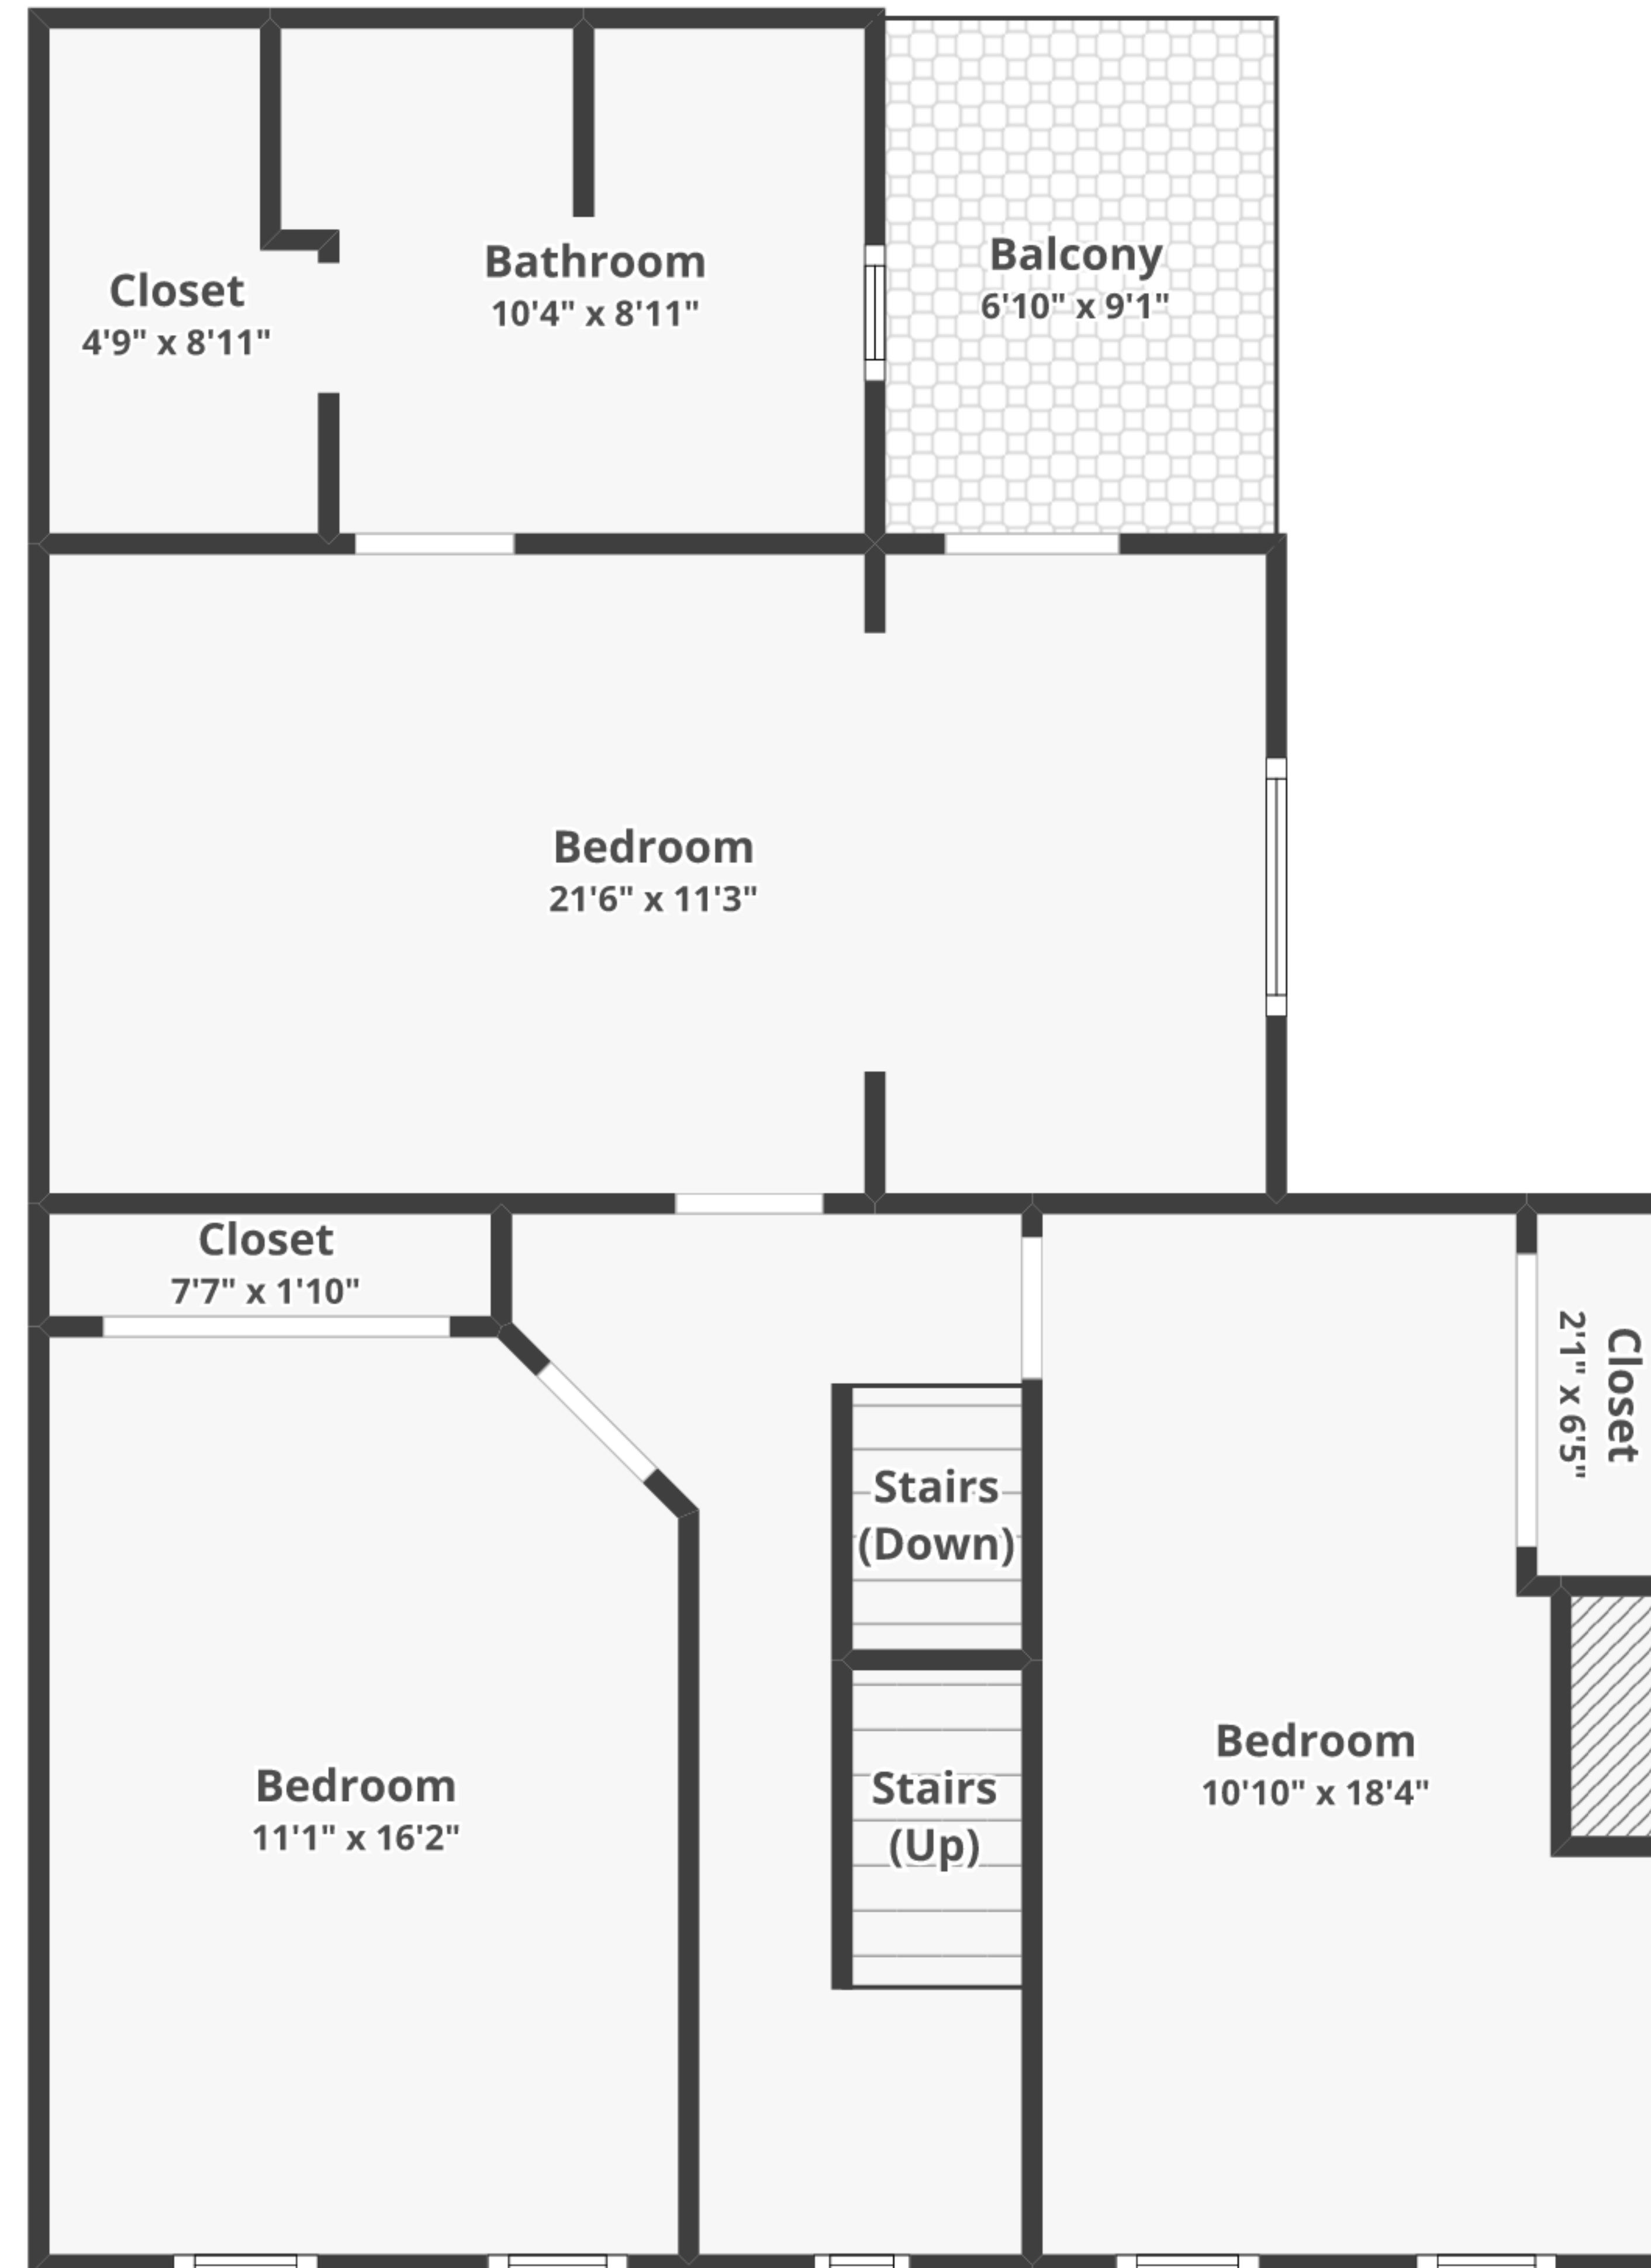

18 N Berne St, Schuylkill Haven, PA 17972

Total finished area: ~2,114.01 sq. ft.

Total unfinished area: ~395.6 sq. ft.

Floor 2

Finished area: ~834.89 sq. ft.

Unfinished area: ~6.41 sq. ft.