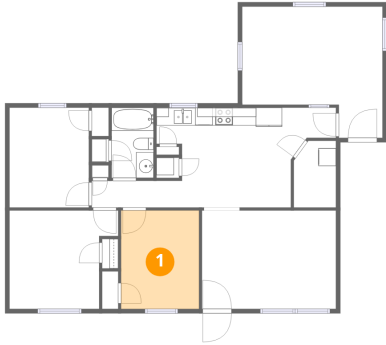

Home data report

37 Railroad Ave, New Castle, Craig County, Virginia, United States, 24127

Total Area: 1056 sq. ft

1st Floor: 1056 sq. ft

Excluded: Walls: 78 sq. ft

Property summary

Home data report

37 Railroad Ave, New Castle, Craig County, Virginia, United States, 24127

Room dimensions

Floor 1

Total:1056sqft Excluded: 0sqft

| # | | Dimensions | sqft | Counted as living area |
|---|-----------------|----------------|------------|------------------------|
| 1 | Bedroom | 8'11" x 11'3" | 100 sq. ft | Yes |
| 2 | Hall | 10'3" x 3'0" | 31 sq. ft | Yes |
| 3 | Bath | 4'9" x 8'0" | 38 sq. ft | Yes |
| 4 | Bedroom | 9'1" x 11'5" | 103 sq. ft | Yes |
| 5 | Primary Bedroom | 16'0" x 14'11" | 198 sq. ft | Yes |
| 6 | Kitchen | 20'6" x 11'5" | 173 sq. ft | Yes |
| 7 | Living Room | 15'3" x 11'3" | 171 sq. ft | Yes |
| 8 | Bedroom | 12'4" x 11'3" | 121 sq. ft | Yes |
| 9 | Laundry | 4'9" x 7'7" | 35 sq. ft | Yes |

1 Floor 1 - Bedroom

Dimensions: 8'11" x 11'3"
Area: 100 sq. ft
Counted as living area: Yes

Heated: Yes
Finished: Yes
Enclosed: Yes
Contiguous: Yes
Permitted: Yes
Wet space: No
Addition: No
Conversion: No

2 Floor 1 - Hall

Dimensions: 10'3" x 3'0"
Area: 31 sq. ft
Counted as living area: Yes

Heated: Yes
Finished: Yes
Enclosed: Yes
Contiguous: Yes
Permitted: Yes
Wet space: No
Addition: No
Conversion: No

3 Floor 1 - Bath