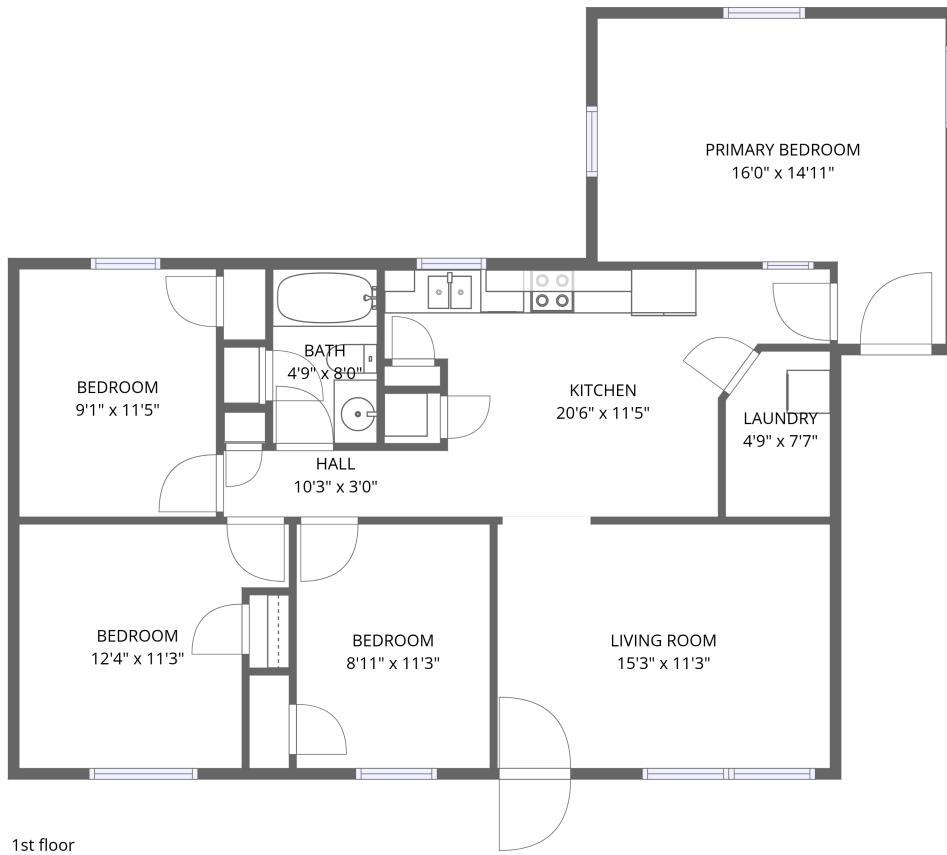

Home data report

37 Railroad Ave, New Castle, Craig County, Virginia, United States, 24127

Total Area: 1056 sq. ft

1st Floor: 1056 sq. ft

Excluded: Walls: 78 sq. ft

Property summary

Home data report

37 Railroad Ave, New Castle, Craig County, Virginia, United States, 24127

Room dimensions

Floor 1

Total:1056sqft Excluded: 0sqft

| # | | Dimensions | sqft | Counted as living area |
|---|-----------------|----------------|------------|------------------------|
| 1 | Bedroom | 8'11" x 11'3" | 100 sq. ft | Yes |
| 2 | Hall | 10'3" x 3'0" | 31 sq. ft | Yes |
| 3 | Bath | 4'9" x 8'0" | 38 sq. ft | Yes |
| 4 | Bedroom | 9'1" x 11'5" | 103 sq. ft | Yes |
| 5 | Primary Bedroom | 16'0" x 14'11" | 198 sq. ft | Yes |
| 6 | Kitchen | 20'6" x 11'5" | 173 sq. ft | Yes |
| 7 | Living Room | 15'3" x 11'3" | 171 sq. ft | Yes |
| 8 | Bedroom | 12'4" x 11'3" | 121 sq. ft | Yes |
| 9 | Laundry | 4'9" x 7'7" | 35 sq. ft | Yes |

1 Floor 1 - Bedroom

Dimensions: 8'11" x 11'3"
Area: 100 sq. ft
Counted as living area: Yes

Heated: Yes
Finished: Yes
Enclosed: Yes
Contiguous: Yes
Permitted: Yes
Wet space: No
Addition: No
Conversion: No

2 Floor 1 - Hall

Dimensions: 10'3" x 3'0"
Area: 31 sq. ft
Counted as living area: Yes

Heated: Yes
Finished: Yes
Enclosed: Yes
Contiguous: Yes
Permitted: Yes
Wet space: No
Addition: No
Conversion: No

3 Floor 1 - Bath