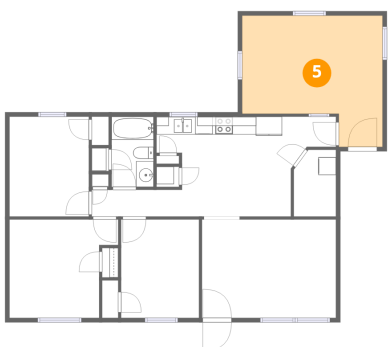

2 Floor 1 - Hall

Dimensions: 10'3" x 3'0"
Area: 31 sq. ft
Counted as living area: Yes

Heated: Yes
Finished: Yes
Enclosed: Yes
Contiguous: Yes
Permitted: Yes
Wet space: No
Addition: No
Conversion: No

3 Floor 1 - Bath

Dimensions: 4'9" x 8'0"
Area: 38 sq. ft
Counted as living area: Yes

Heated: Yes
Finished: Yes
Enclosed: Yes
Contiguous: Yes
Permitted: Yes
Wet space: Yes
Addition: No
Conversion: No

4 Floor 1 - Bedroom

Dimensions: 9'1" x 11'5"
Area: 103 sq. ft
Counted as living area: Yes

Heated: Yes
Finished: Yes
Enclosed: Yes
Contiguous: Yes
Permitted: Yes
Wet space: No
Addition: No
Conversion: No

5 Floor 1 - Primary Bedroom

Dimensions: 16'0" x 14'11"
Area: 198 sq. ft
Counted as living area: Yes

Heated: Yes
Finished: Yes
Enclosed: Yes
Contiguous: Yes
Permitted: Yes
Wet space: No
Addition: No
Conversion: No

6 Floor 1 - Kitchen

Dimensions: 20'6" x 11'5"
Area: 173 sq. ft
Counted as living area: Yes