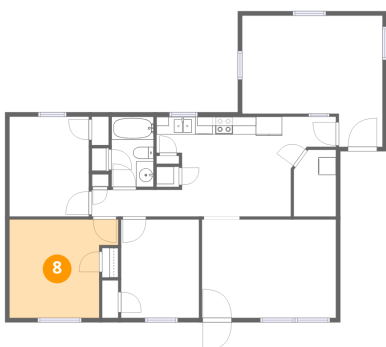

Heated: Yes
Finished: Yes
Enclosed: Yes
Contiguous: Yes
Permitted: Yes
Wet space: No
Addition: No
Conversion: No

6 Floor 1 - Kitchen

Dimensions: 20'6" x 11'5"
Area: 173 sq. ft
Counted as living area: Yes

Heated: Yes
Finished: Yes
Enclosed: Yes
Contiguous: Yes
Permitted: Yes
Wet space: No
Addition: No
Conversion: No

7 Floor 1 - Living Room

Dimensions: 15'3" x 11'3"
Area: 171 sq. ft
Counted as living area: Yes

Heated: Yes
Finished: Yes
Enclosed: Yes
Contiguous: Yes
Permitted: Yes
Wet space: No
Addition: No
Conversion: No

8 Floor 1 - Bedroom

Dimensions: 12'4" x 11'3"
Area: 121 sq. ft
Counted as living area: Yes