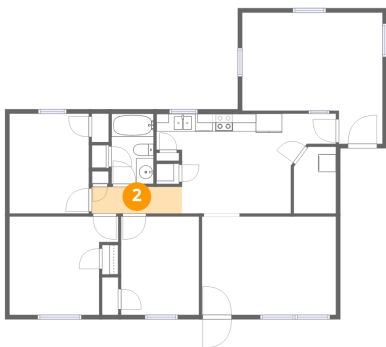

Room dimensions

Floor 1

Total:1056sqft Excluded: 0sqft

| # | | Dimensions | sqft | Counted as living area |
|---|-----------------|----------------|------------|------------------------|
| 1 | Bedroom | 8'11" x 11'3" | 100 sq. ft | Yes |
| 2 | Hall | 10'3" x 3'0" | 31 sq. ft | Yes |
| 3 | Bath | 4'9" x 8'0" | 38 sq. ft | Yes |
| 4 | Bedroom | 9'1" x 11'5" | 103 sq. ft | Yes |
| 5 | Primary Bedroom | 16'0" x 14'11" | 198 sq. ft | Yes |
| 6 | Kitchen | 20'6" x 11'5" | 173 sq. ft | Yes |
| 7 | Living Room | 15'3" x 11'3" | 171 sq. ft | Yes |
| 8 | Bedroom | 12'4" x 11'3" | 121 sq. ft | Yes |
| 9 | Laundry | 4'9" x 7'7" | 35 sq. ft | Yes |

1 Floor 1 - Bedroom

Dimensions: 8'11" x 11'3"
Area: 100 sq. ft
Counted as living area: Yes

Heated: Yes
Finished: Yes
Enclosed: Yes
Contiguous: Yes
Permitted: Yes
Wet space: No
Addition: No
Conversion: No

2 Floor 1 - Hall

Dimensions: 10'3" x 3'0"
Area: 31 sq. ft
Counted as living area: Yes

Heated: Yes
Finished: Yes
Enclosed: Yes
Contiguous: Yes
Permitted: Yes
Wet space: No
Addition: No
Conversion: No

3 Floor 1 - Bath