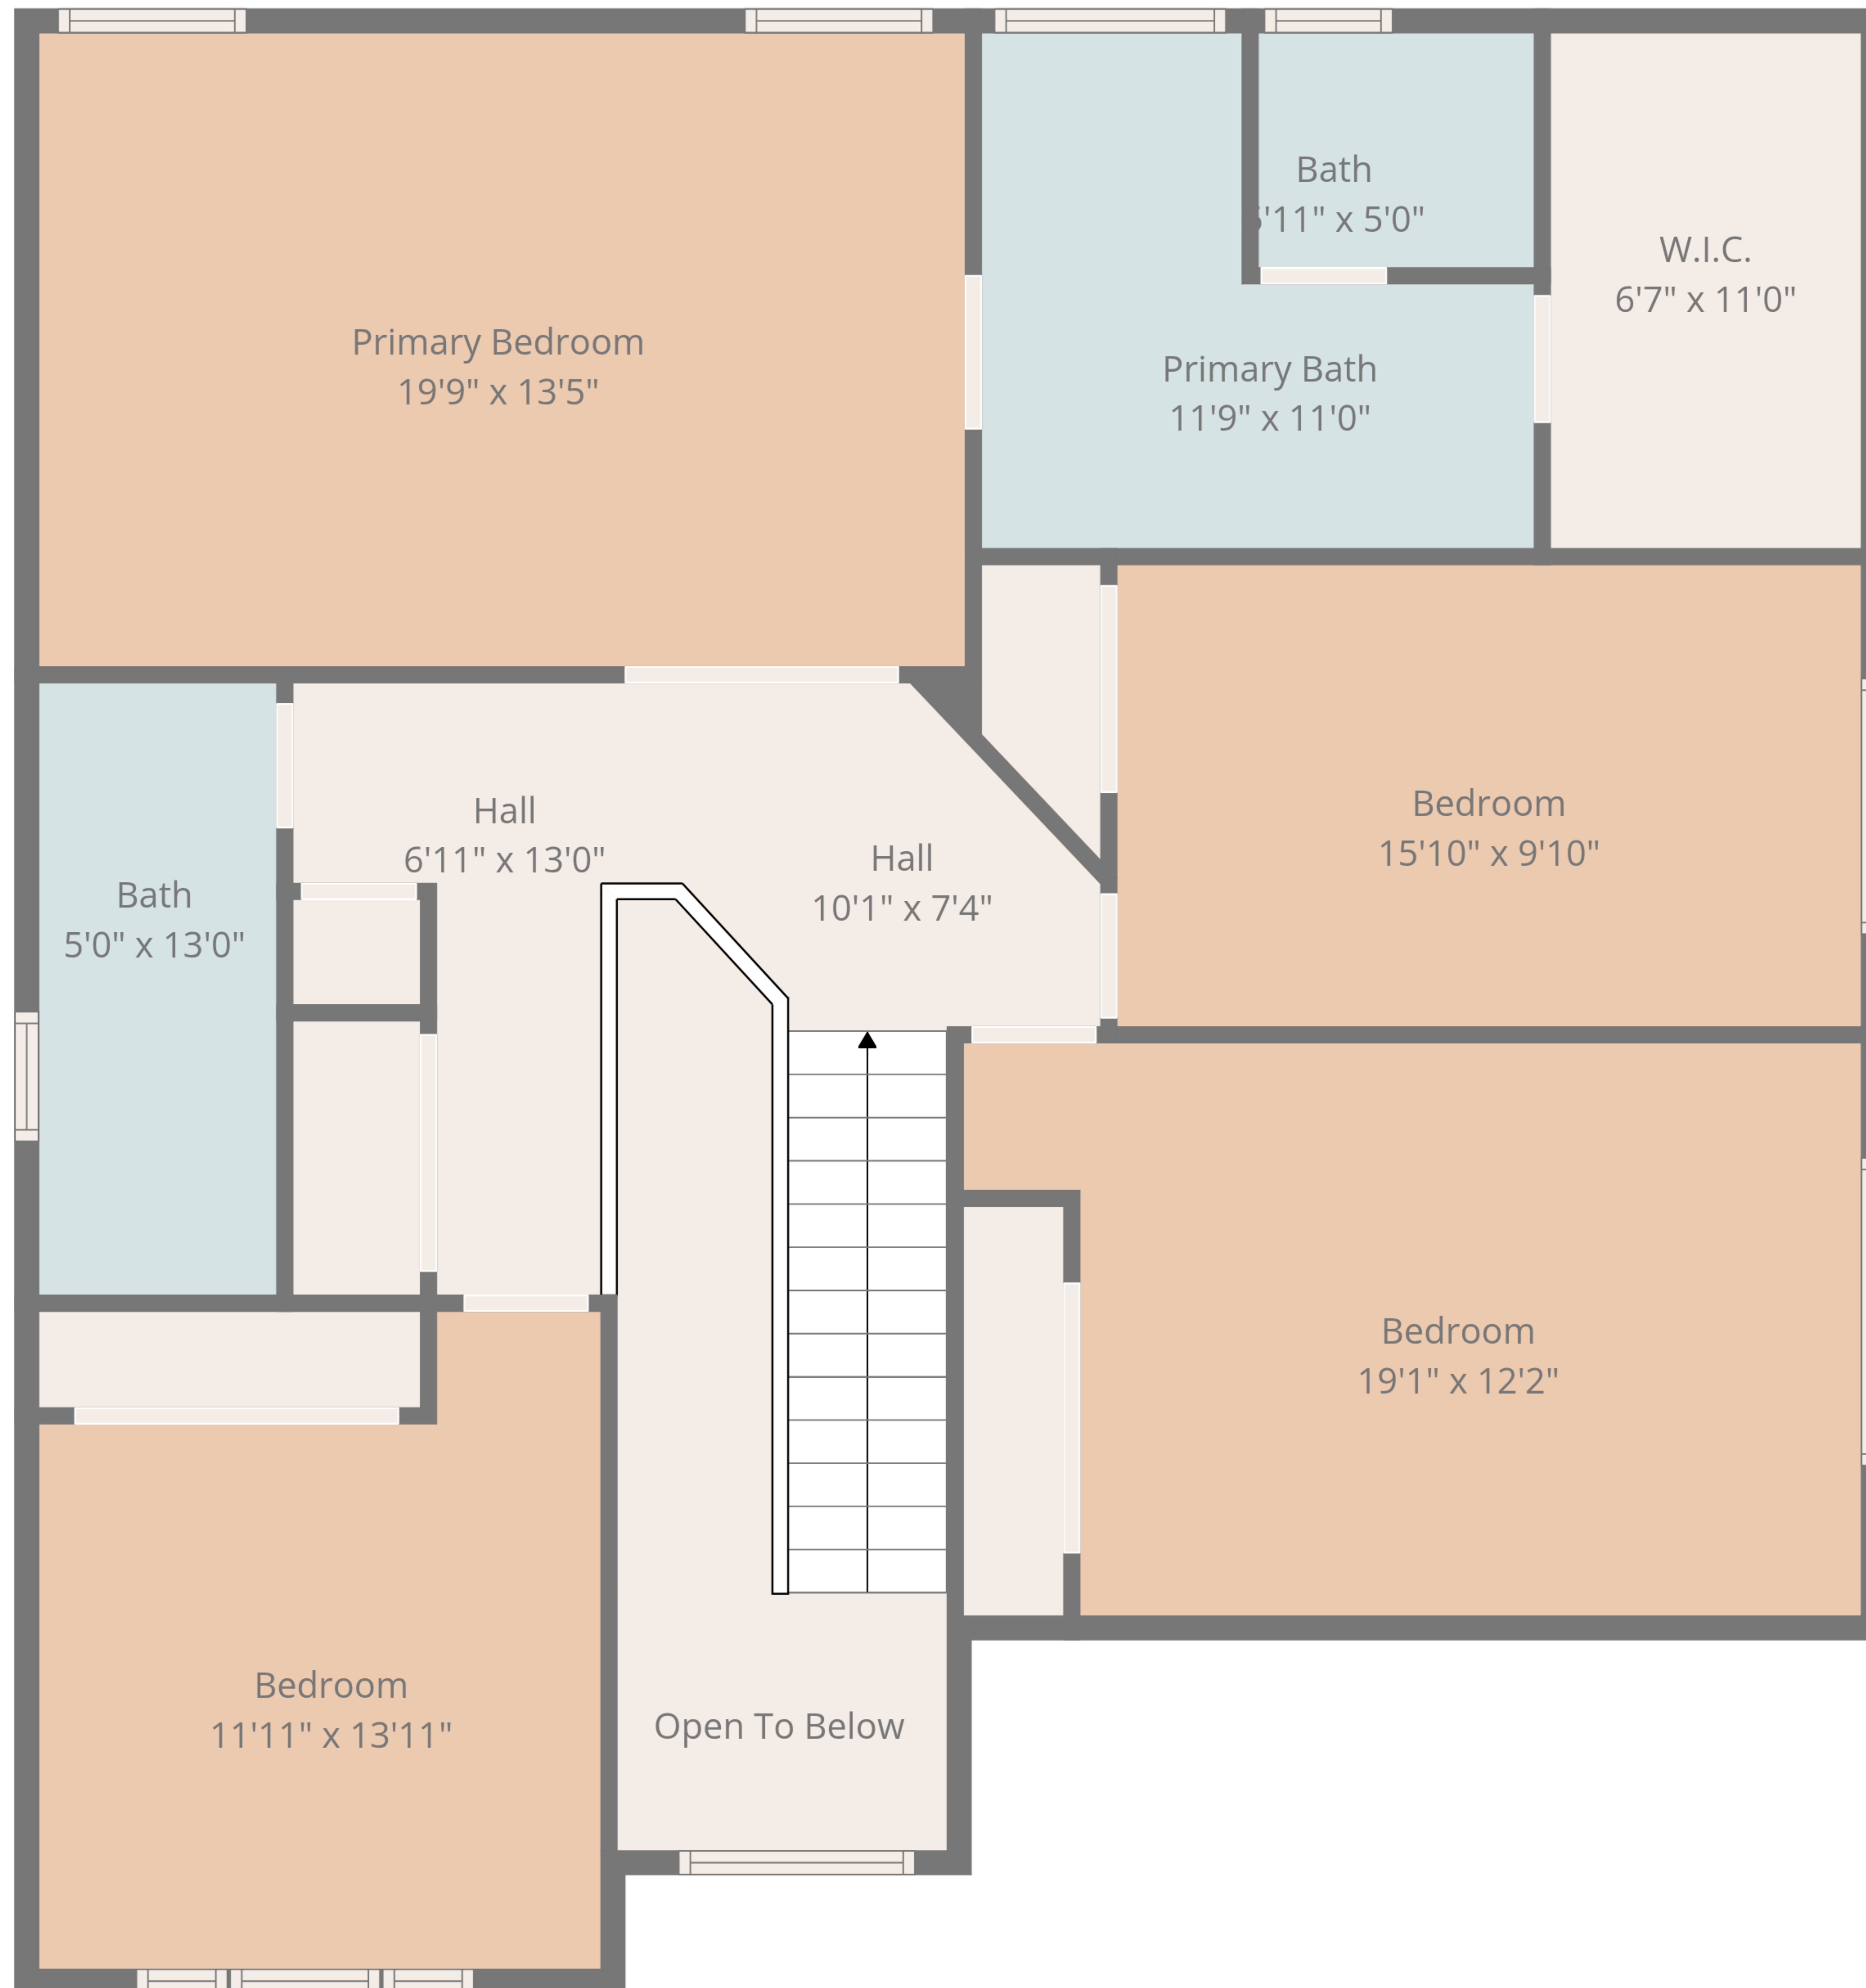

Total: 2566 sq. ft

1st Floor: 1219 sq. Ft, 2nd Floor: 1347 sq. ft

Excluded Areas: Garage: 400 sq. Ft, Fireplace: 12 sq. Ft, Open To Below: 85 sq. Ft,
Walls: 180 sq. ft

Total: 2566 sq. ft

1st Floor: 1219 sq. Ft, 2nd Floor: 1347 sq. ft

Excluded Areas: Garage: 400 sq. Ft, Fireplace: 12 sq. Ft, Open To Below: 85 sq. Ft,
Walls: 180 sq. ft

Total: 2566 sq. ft
 1st Floor: 1219 sq. Ft, 2nd Floor: 1347 sq. ft
 Excluded Areas: Garage: 400 sq. Ft, Fireplace: 12 sq. Ft, Open To Below: 85 sq. Ft,
 Walls: 180 sq. ft