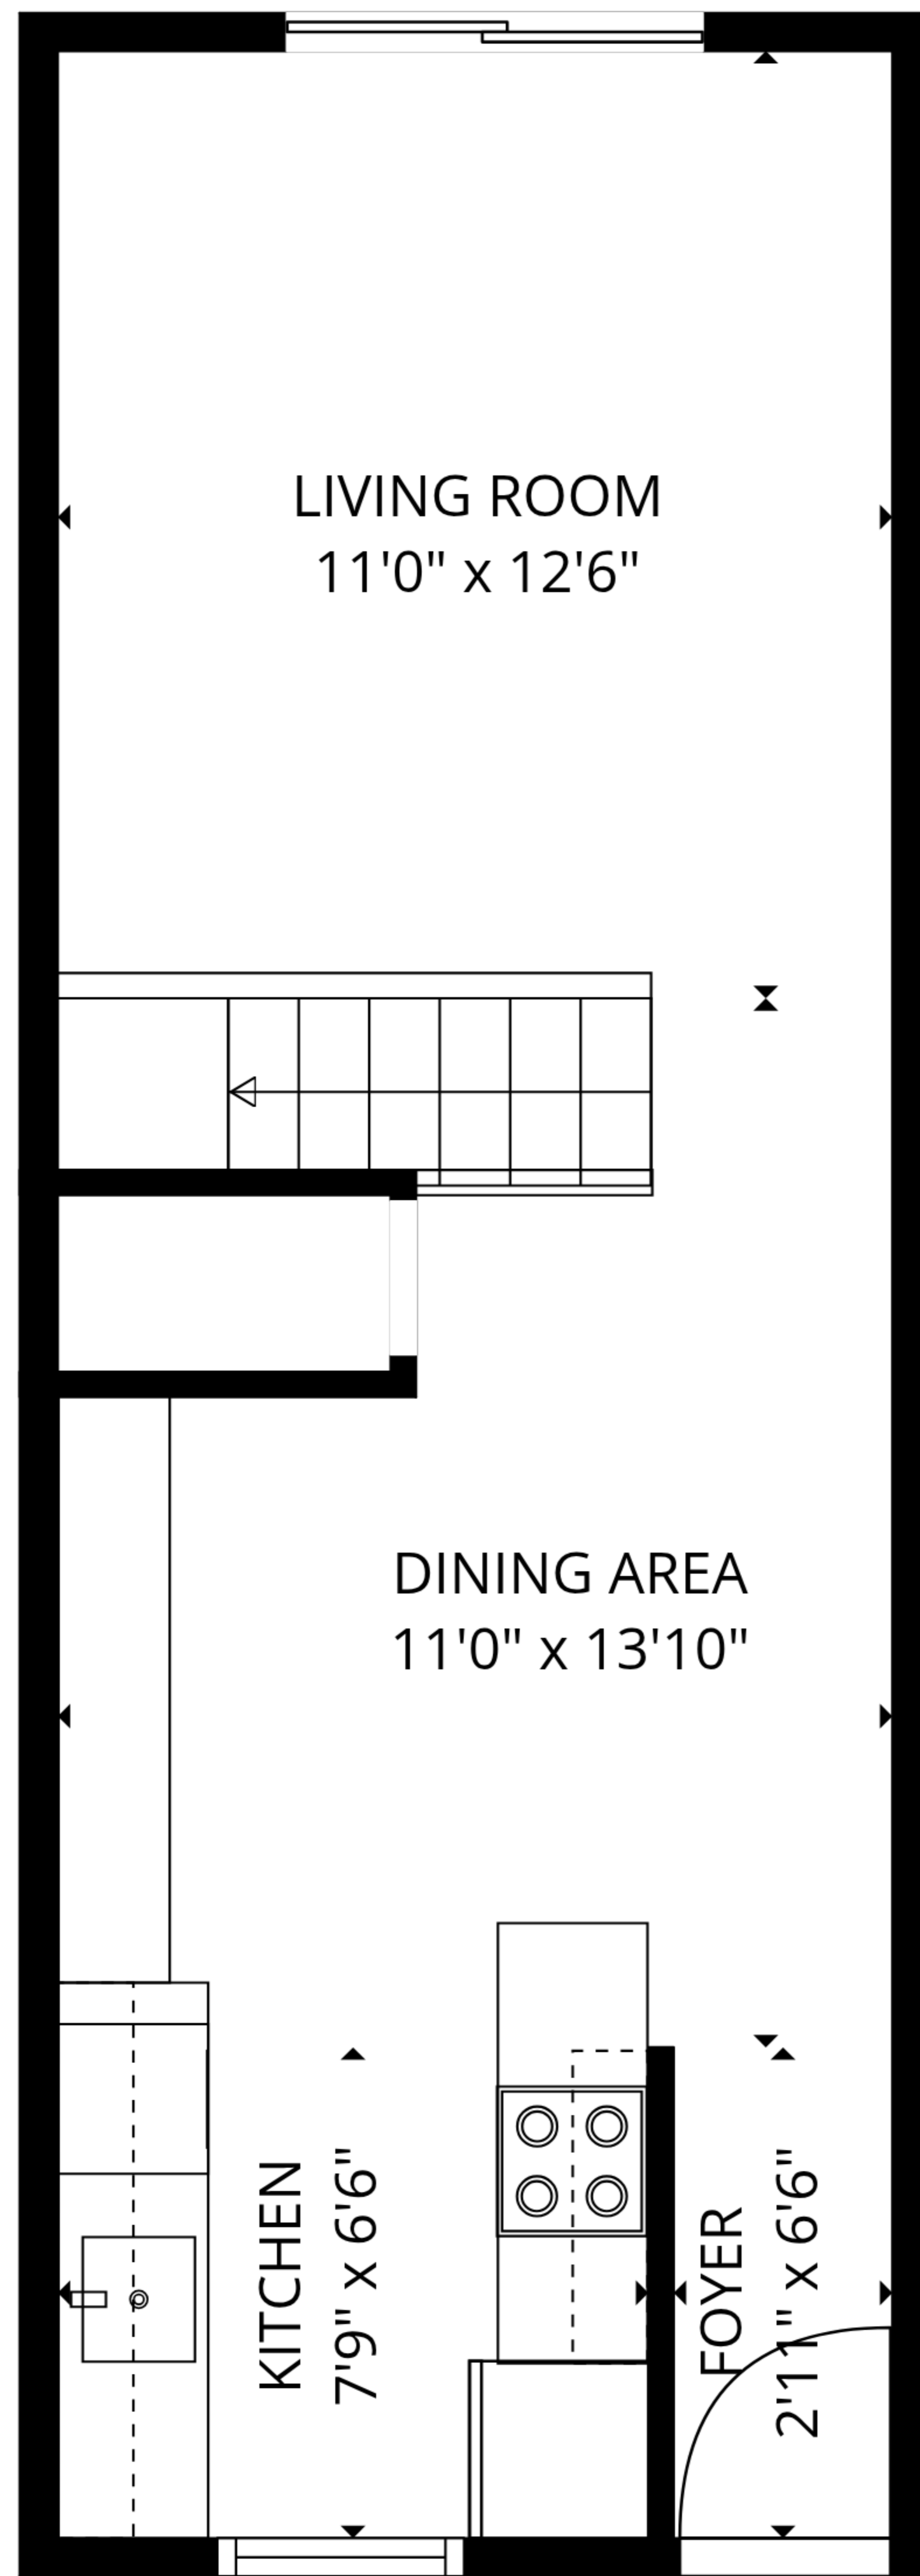

TOTAL: 718 sq. ft

1st floor: 359 sq. ft, 2nd floor: 359 sq. ft
EXCLUDED AREAS: WALLS: 90 sq. ft

SIZES AND DIMENSIONS ARE APPROXIMATE, ACTUAL MAY VARY.

TOTAL: 718 sq. ft

1st floor: 359 sq. ft, 2nd floor: 359 sq. ft
EXCLUDED AREAS: WALLS: 90 sq. ft

SIZES AND DIMENSIONS ARE APPROXIMATE, ACTUAL MAY VARY.

1st floor

2nd floor

TOTAL: 718 sq. ft
 1st floor: 359 sq. ft, 2nd floor: 359 sq. ft
 EXCLUDED AREAS: WALLS: 90 sq. ft

SIZES AND DIMENSIONS ARE APPROXIMATE, ACTUAL MAY VARY.