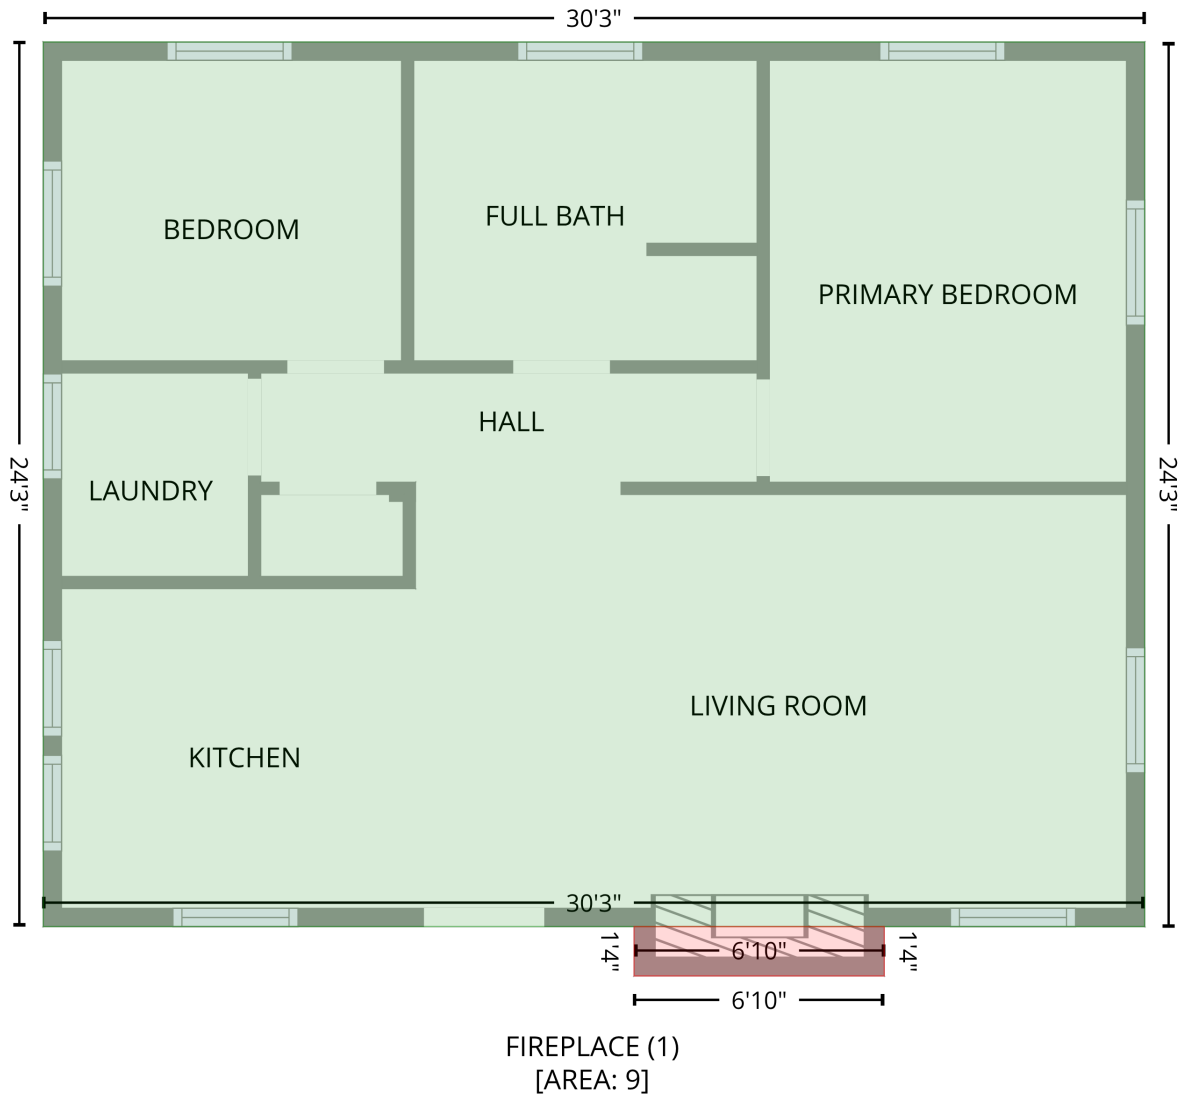

873 Pine Tree Rd, Taylorsville, NC, US

Gross Living Area: 733 sq. ft

Level 1

1ST FLOOR
[AREA: 733]

Space	Area (sq. ft)	Calculation <small>Coordinate Polygon Area Algorithm using inches</small>
1ST FLOOR (Living area)	733	$-((393.6 + 393.6) * (58.4 - 349.5) + (393.6 + 31.1) * (349.5 - 349.5) + (31.1 + 31.1) * (349.5 - 58.4) + (31.1 + 393.6) * (58.4 - 58.4)) * 0.5 * 0.00694$
FIREPLACE (Non-living area)	9	$-((307.9 + 307.9) * (349.5 - 365.7) + (307.9 + 225.5) * (365.7 - 365.7) + (225.5 + 225.5) * (365.7 - 349.5) + (225.5 + 307.9) * (349.5 - 349.5)) * 0.5 * 0.00694$