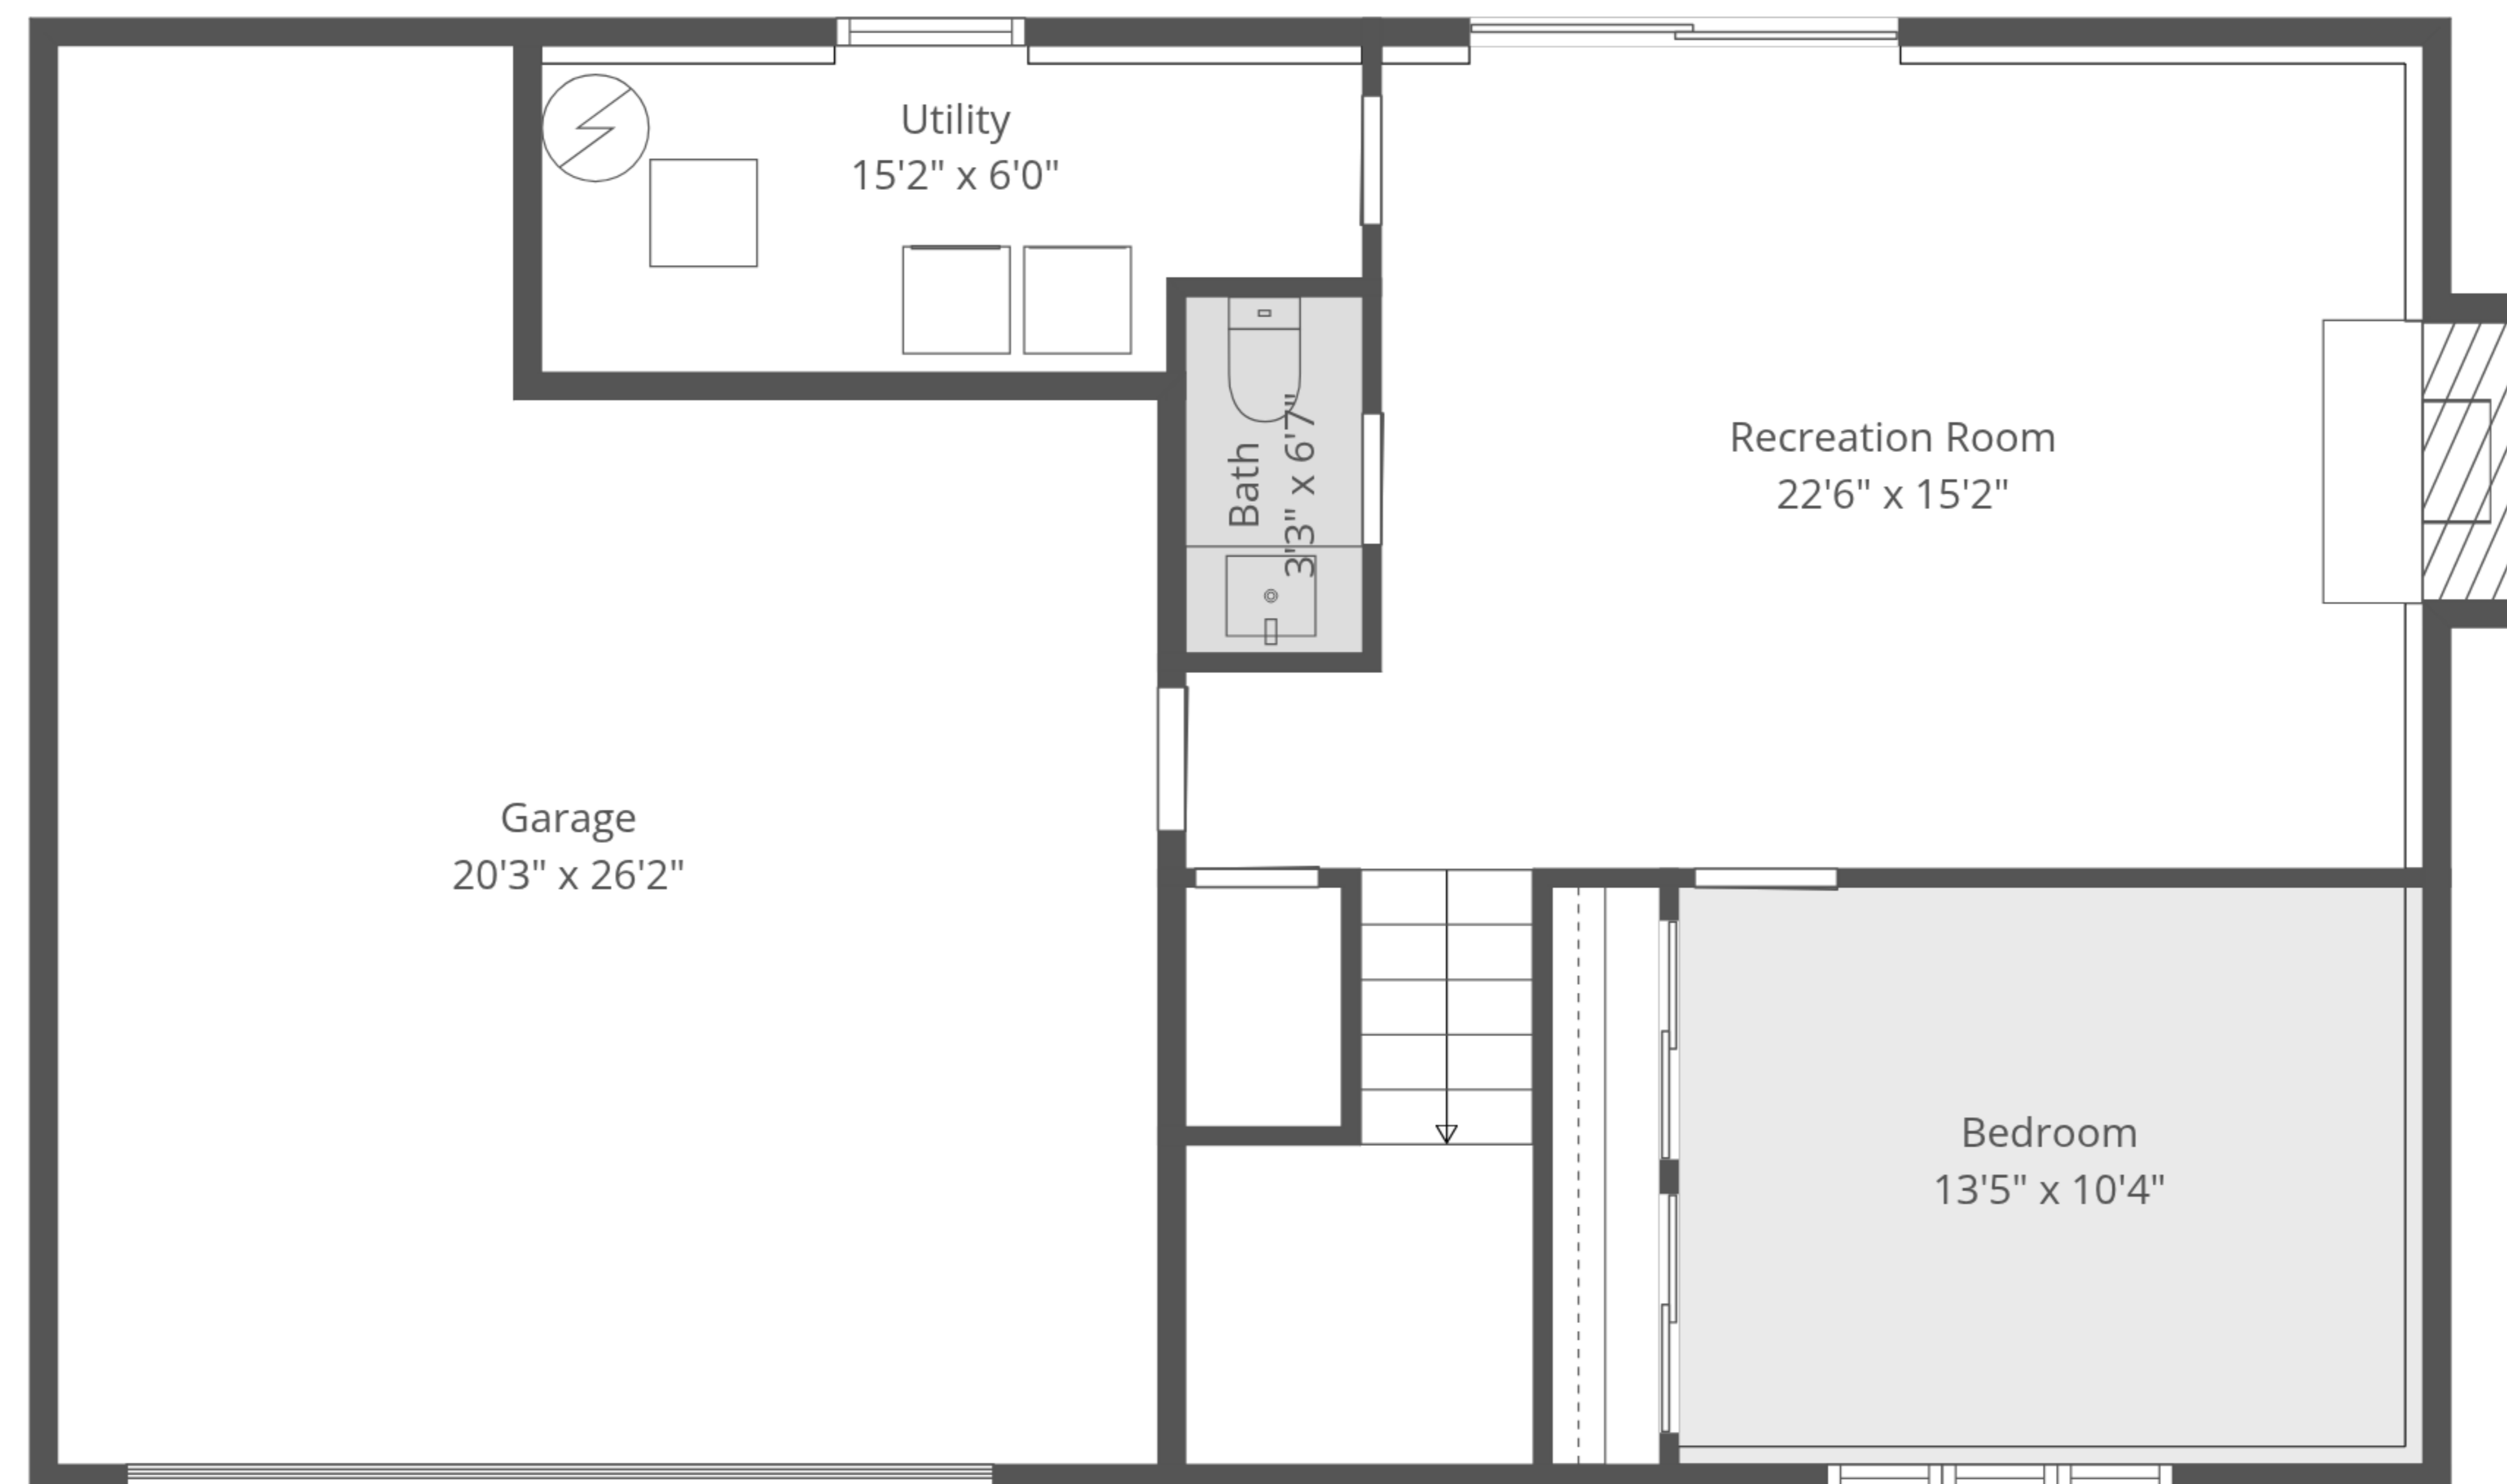

Total: 1872 sq. ft

1st Floor: 587 sq. Ft, 2nd Floor: 1285 sq. ft

Excluded Areas: Garage: 454 sq. Ft, Utility: 85 sq. Ft, Fireplace: 11 sq. Ft,
Walls: 162 sq. ft

Total: 1872 sq. ft

1st Floor: 587 sq. Ft, 2nd Floor: 1285 sq. ft

Excluded Areas: Garage: 454 sq. Ft, Utility: 85 sq. Ft, Fireplace: 11 sq. Ft, Walls: 162 sq. ft

2nd Floor

1st Floor

Total: 1872 sq. ft

1st Floor: 587 sq. Ft, 2nd Floor: 1285 sq. ft

Excluded Areas: Garage: 454 sq. Ft, Utility: 85 sq. Ft, Fireplace: 11 sq. Ft, Walls: 162 sq. ft