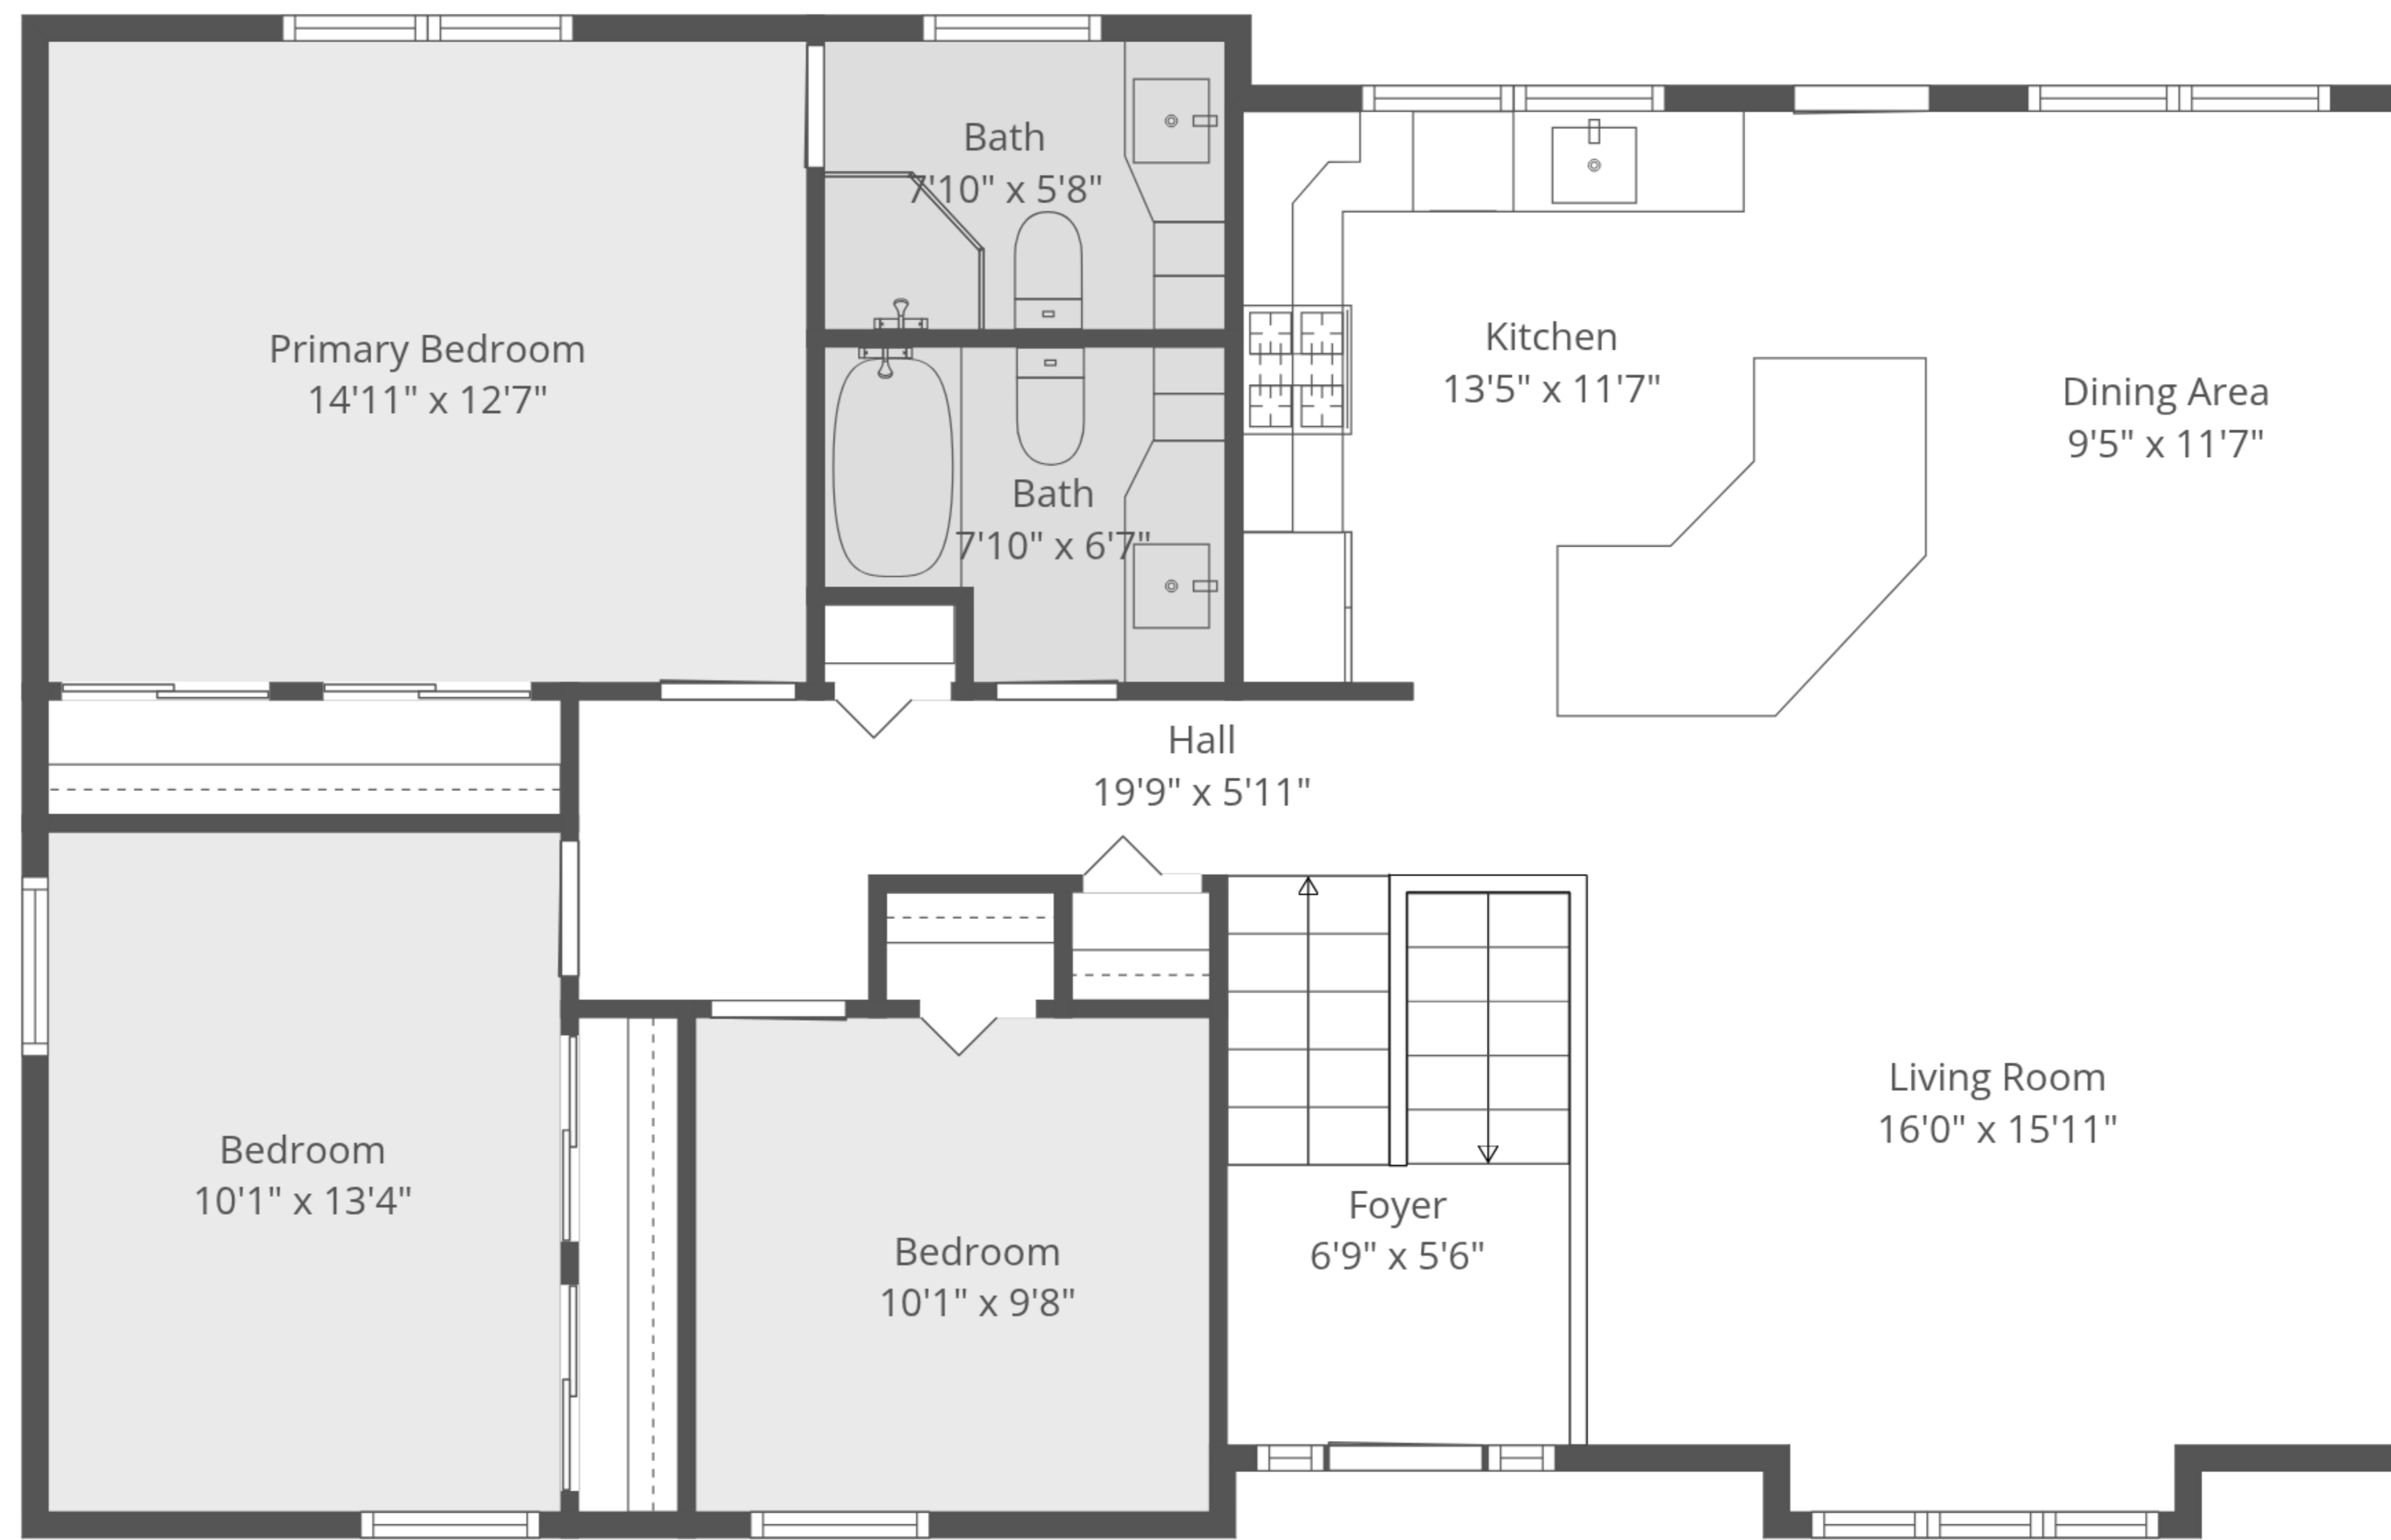

Total: 1872 sq. ft

1st Floor: 587 sq. Ft, 2nd Floor: 1285 sq. ft

Excluded Areas: Garage: 454 sq. Ft, Utility: 85 sq. Ft, Fireplace: 11 sq. Ft,
Walls: 162 sq. ft

Total: 1872 sq. ft

1st Floor: 587 sq. Ft, 2nd Floor: 1285 sq. ft

Excluded Areas: Garage: 454 sq. Ft, Utility: 85 sq. Ft, Fireplace: 11 sq. Ft, Walls: 162 sq. ft

2nd Floor

1st Floor

Total: 1872 sq. ft

1st Floor: 587 sq. Ft, 2nd Floor: 1285 sq. ft

Excluded Areas: Garage: 454 sq. Ft, Utility: 85 sq. Ft, Fireplace: 11 sq. Ft, Walls: 162 sq. ft