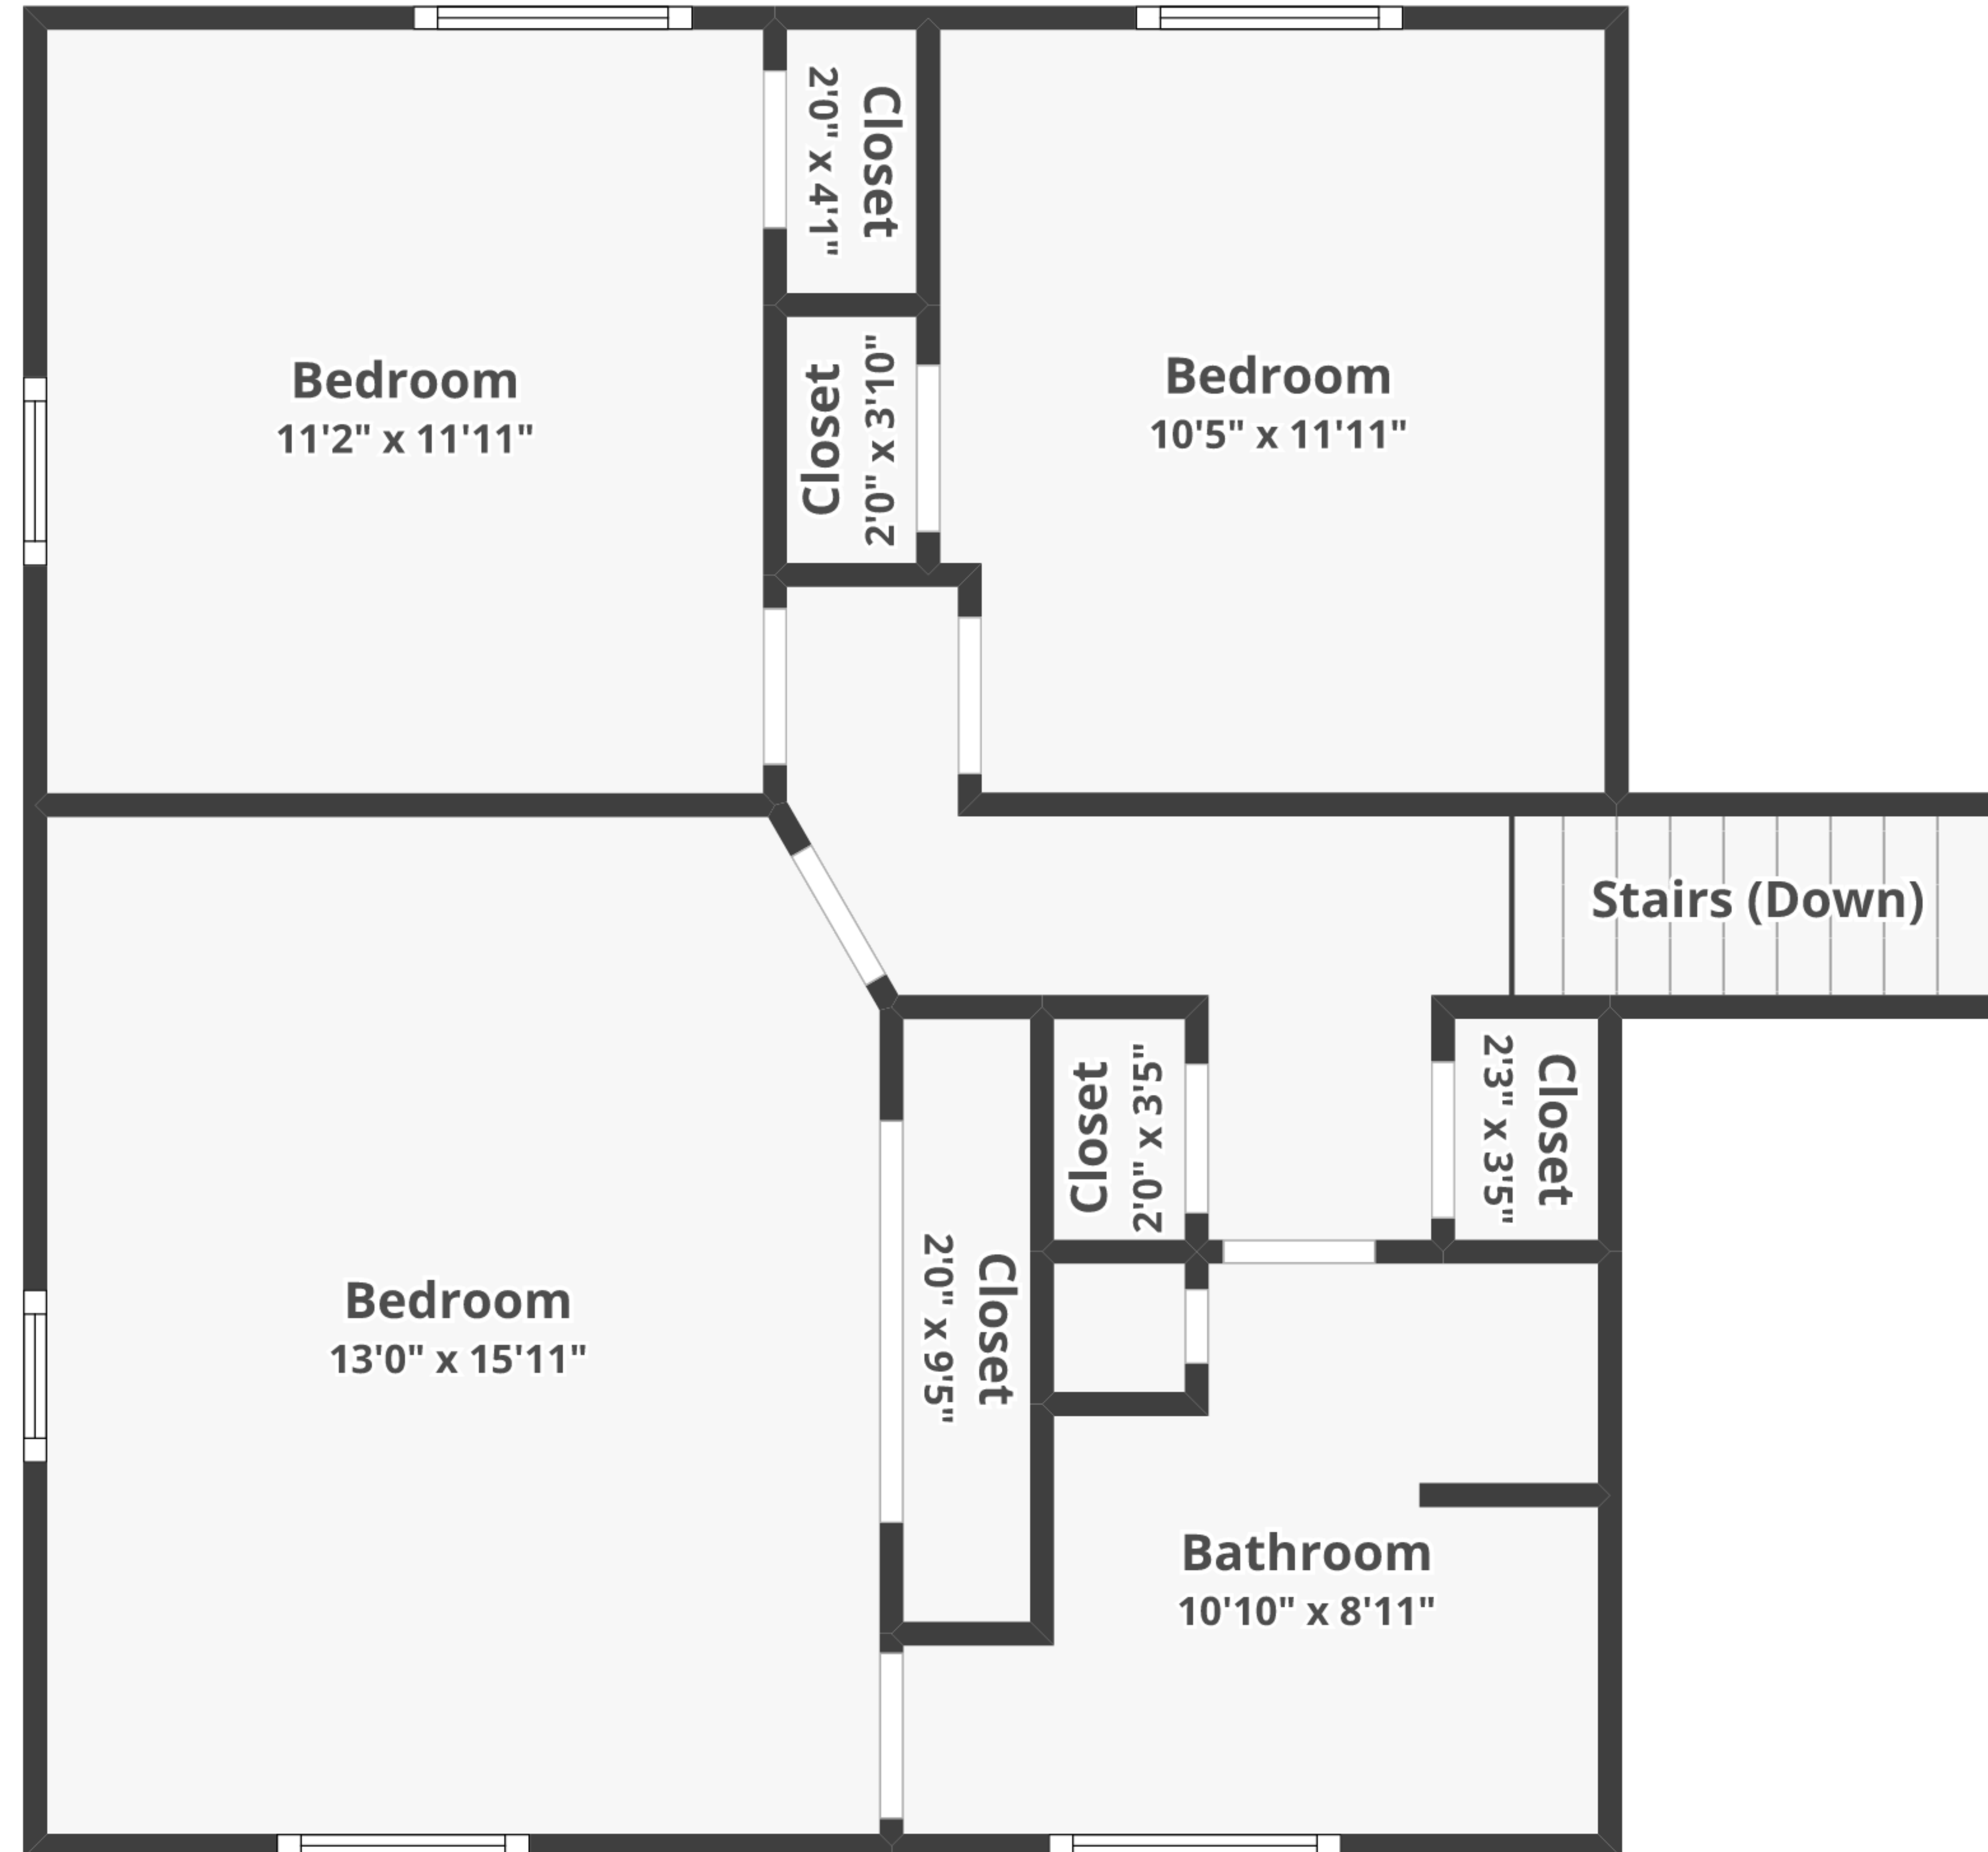

2346 Polk Valley Rd, Hellertown, PA 18055

Total finished area: ~1,543.34 sq. ft.

Total unfinished area: ~654.78 sq. ft.

Floor 3

Finished area: ~661.69 sq. ft.

Unfinished area: ~0 sq. ft.