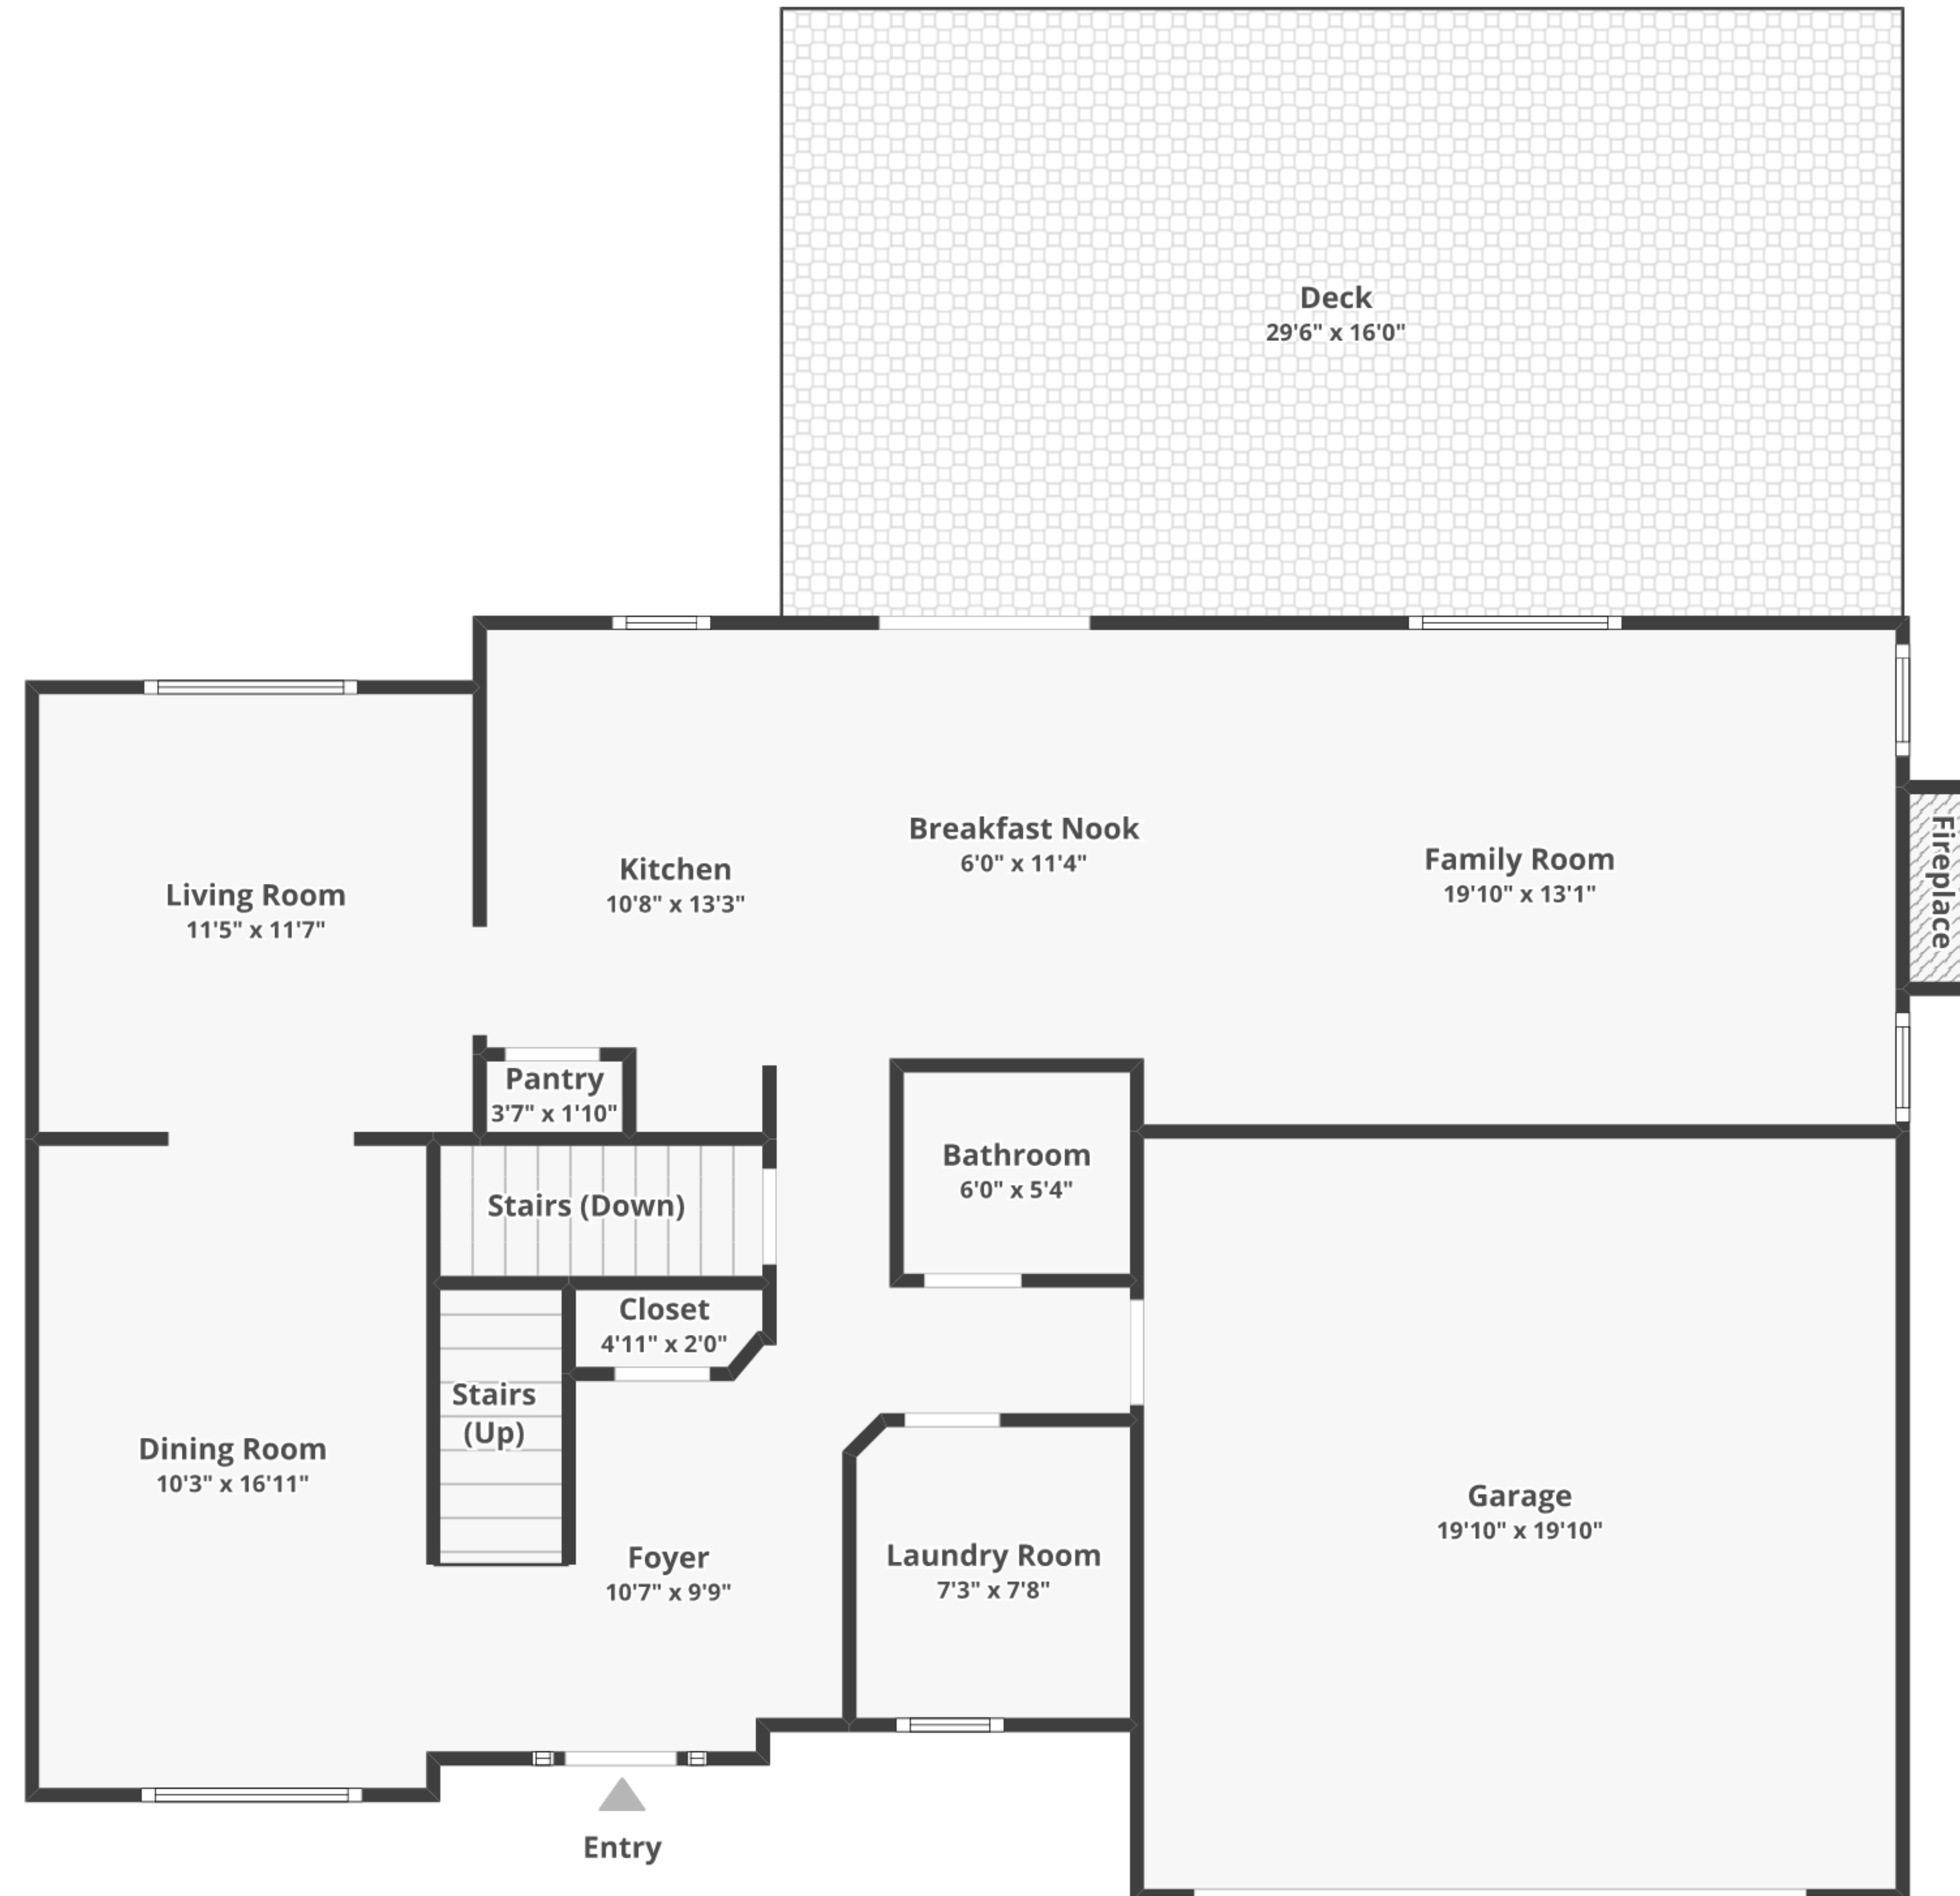

# 723 Franklin St, Coatesville, PA 19320

Total finished area: ~2,166.29 sq. ft.

Total unfinished area: ~1,039.17 sq. ft.

## Floor 1

Finished area: ~1,058.12 sq. ft.

Unfinished area: ~8.64 sq. ft.