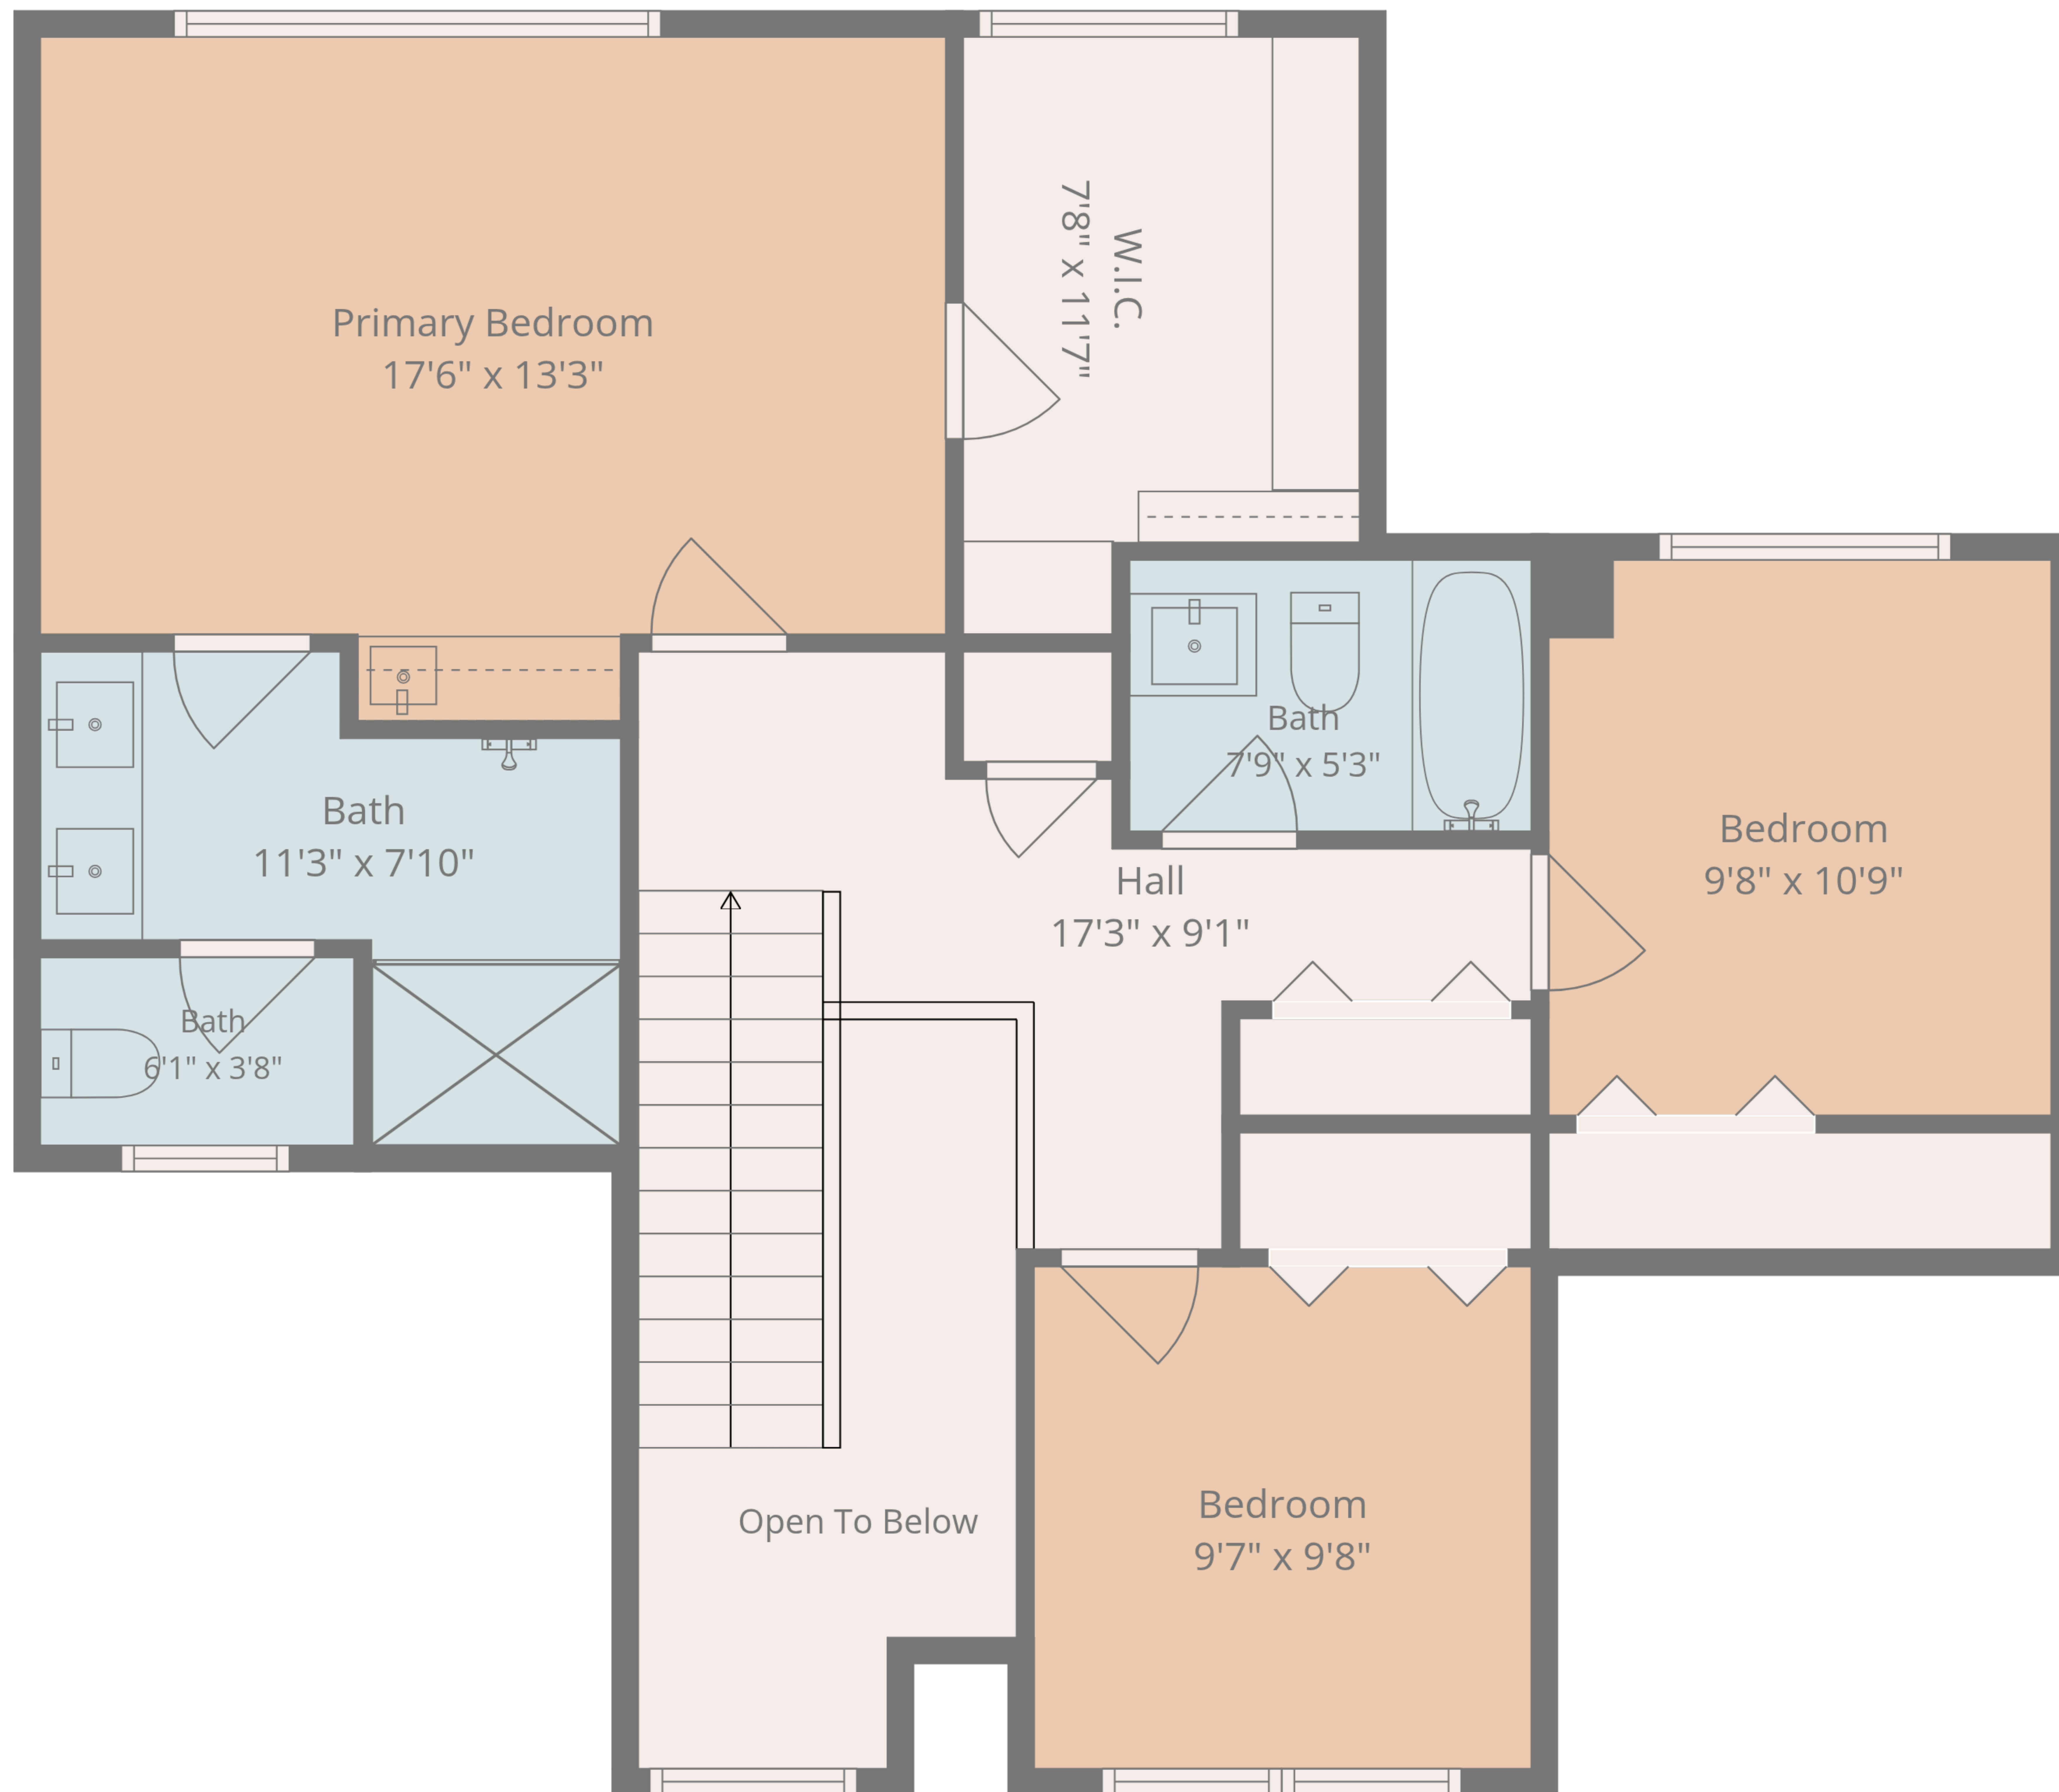

Total: 1530 sq. ft
 1st Floor: 680 sq. Ft, 2nd Floor: 850 sq. ft
 Excluded Areas: Porch: 143 sq. Ft, Deck: 653 sq. Ft, Garage: 432 sq. Ft,
 Fireplace: 11 sq. Ft, Open To Below: 67 sq. Ft, Walls: 164 sq. ft

1st Floor

2nd Floor

Total: 1530 sq. ft
 1st Floor: 680 sq. Ft, 2nd Floor: 850 sq. ft
 Excluded Areas: Porch: 143 sq. Ft, Deck: 653 sq. Ft, Garage: 432 sq. Ft,
 Fireplace: 11 sq. Ft, Open To Below: 67 sq. Ft, Walls: 164 sq. ft