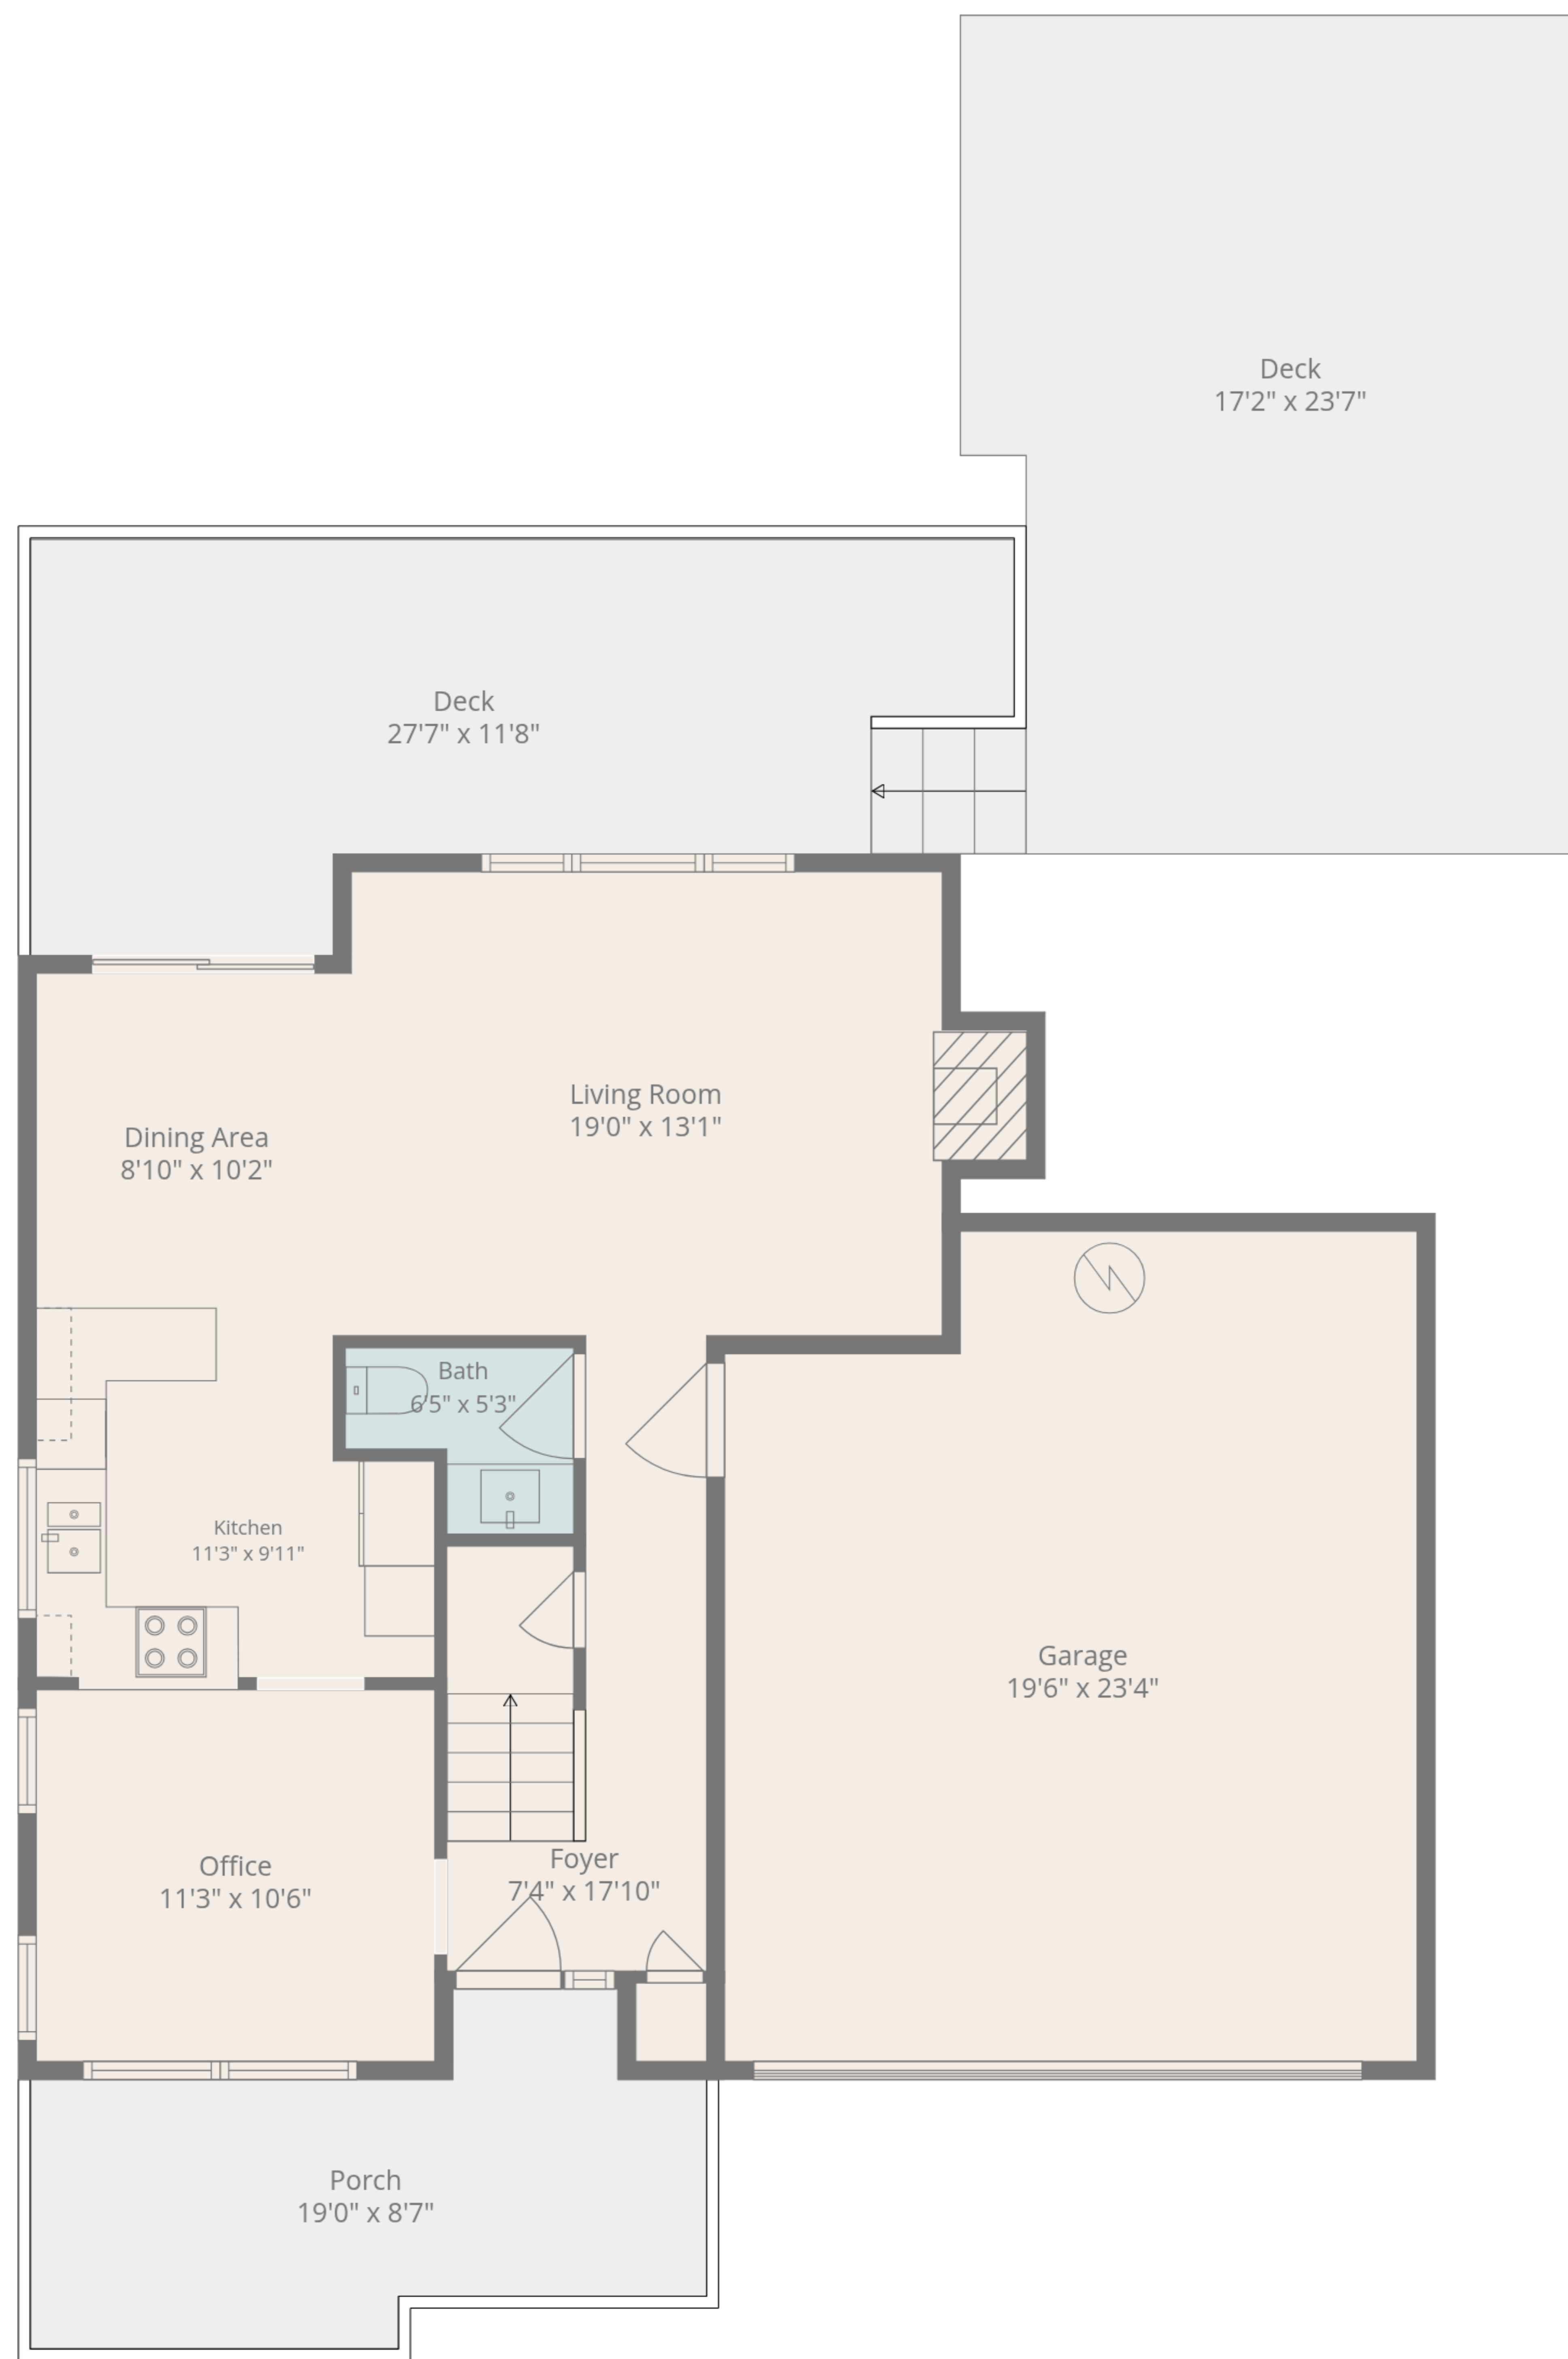

Total: 1530 sq. ft
 1st Floor: 680 sq. Ft, 2nd Floor: 850 sq. ft
 Excluded Areas: Porch: 143 sq. Ft, Deck: 653 sq. Ft, Garage: 432 sq. Ft,
 Fireplace: 11 sq. Ft, Open To Below: 67 sq. Ft, Walls: 164 sq. ft

1st Floor

2nd Floor

Total: 1530 sq. ft
 1st Floor: 680 sq. Ft, 2nd Floor: 850 sq. ft
 Excluded Areas: Porch: 143 sq. Ft, Deck: 653 sq. Ft, Garage: 432 sq. Ft,
 Fireplace: 11 sq. Ft, Open To Below: 67 sq. Ft, Walls: 164 sq. ft