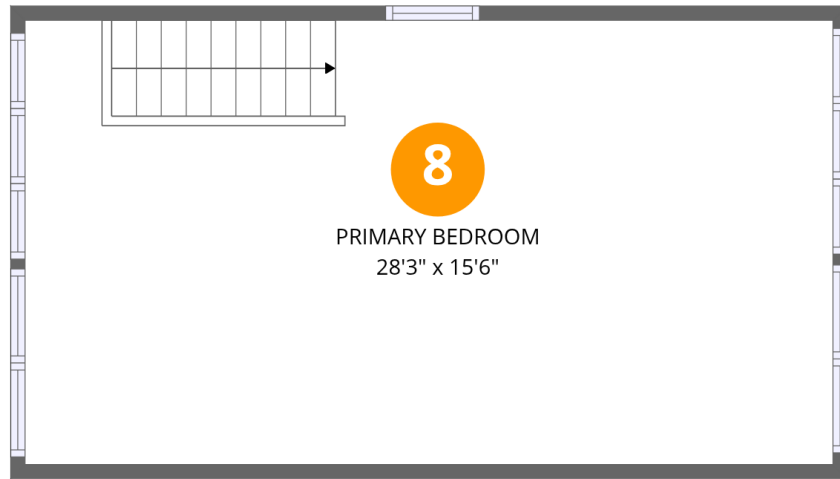

Home data report

6940 North Geneva Road, Sodus, Wayne County, New York,
United States, 14551

Total Area: 1006 sq. ft

1st Floor: 568 sq. ft, 2nd Floor: 438 sq. ft

Excluded: Garage 588 sq. ft, Living room 677 sq. ft, Dining area 414 sq. ft, Walls: 168 sq. ft

Property summary

Home data report

6940 North Geneva Road, Sodus, Wayne County, New York, United States, 14551

Room dimensions

Floor 1

Total:568sqft Excluded: 1679sqft

#		Dimensions	sqft	Counted as living area
1	Garage	15'5" x 38'2"	588 sq. ft	No
2	Kitchen	8'6" x 15'6"	131 sq. ft	Yes
3	Bedroom	7'11" x 14'4"	113 sq. ft	Yes
4	Breakfast Nook	11'2" x 15'6"	173 sq. ft	Yes
5	Living Room	28'3" x 28'3"	677 sq. ft	No
6	Dining Area	28'3" x 14'8"	414 sq. ft	No
7	Bath	8'3" x 15'6"	127 sq. ft	Yes

Home data report

6940 North Geneva Road, Sodus, Wayne County, New York,
United States, 14551

Room dimensions

Floor 2

Total:438sqft Excluded: 0sqft

#		Dimensions	sqft	Counted as living area
8	Primary Bedroom	28'3" x 15'6"	438 sq. ft	Yes