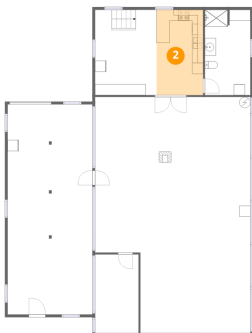

Home data report

6940 North Geneva Road, Sodus, Wayne County, New York,
United States, 14551

Room dimensions

Floor 2

Total:438sqft Excluded: 0sqft

#		Dimensions	sqft	Counted as living area
8	Primary Bedroom	28'3" x 15'6"	438 sq. ft	Yes

6940 North Geneva Road, Sodus, Wayne County, New York,
United States, 14551

1 Floor 1 - Garage

Dimensions: 15'5" x 38'2"
Area: 588 sq. ft
Counted as living area: No

Heated: No
Finished: No
Enclosed: Yes
Contiguous: Yes
Permitted: Yes
Wet space: No
Addition: No
Conversion: No

2 Floor 1 - Kitchen

Dimensions: 8'6" x 15'6"
Area: 131 sq. ft
Counted as living area: Yes

Heated: Yes
Finished: Yes
Enclosed: Yes
Contiguous: Yes
Permitted: Yes
Wet space: No
Addition: No
Conversion: No

3 Floor 1 - Bedroom

Dimensions: 7'11" x 14'4"
Area: 113 sq. ft
Counted as living area: No

Heated: Yes
Finished: Yes
Enclosed: Yes
Contiguous: No
Permitted: Yes
Wet space: No
Addition: No
Conversion: No

4 Floor 1 - Breakfast Nook