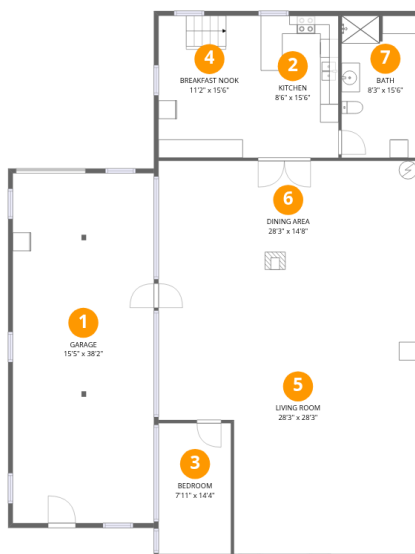

Home data report

6940 North Geneva Road, Sodus, Wayne County, New York,
United States, 14551

Total Area: 1006 sq. ft

1st Floor: 568 sq. ft, 2nd Floor: 438 sq. ft

Excluded: Garage 588 sq. ft, Living room 677 sq. ft, Dining area 414 sq. ft, Walls: 168 sq. ft

Property summary

Home data report

6940 North Geneva Road, Sodus, Wayne County, New York, United States, 14551

Room dimensions

Floor 1

Total:568sqft Excluded: 1679sqft

#		Dimensions	sqft	Counted as living area
1	Garage	15'5" x 38'2"	588 sq. ft	No
2	Kitchen	8'6" x 15'6"	131 sq. ft	Yes
3	Bedroom	7'11" x 14'4"	113 sq. ft	Yes
4	Breakfast Nook	11'2" x 15'6"	173 sq. ft	Yes
5	Living Room	28'3" x 28'3"	677 sq. ft	No
6	Dining Area	28'3" x 14'8"	414 sq. ft	No
7	Bath	8'3" x 15'6"	127 sq. ft	Yes

2 Floor 1 - Kitchen

Dimensions: 8'6" x 15'6"
Area: 131 sq. ft
Counted as living area: Yes

Heated: Yes
Finished: Yes
Enclosed: Yes
Contiguous: Yes
Permitted: Yes
Wet space: No
Addition: No
Conversion: No

6 Floor 1 - Dining Area

Dimensions: 28'3" x 14'8"
Area: 414 sq. ft
Counted as living area: No

Heated: Yes
Finished: No
Enclosed: Yes
Contiguous: Yes
Permitted: Yes
Wet space: No
Addition: No
Conversion: No