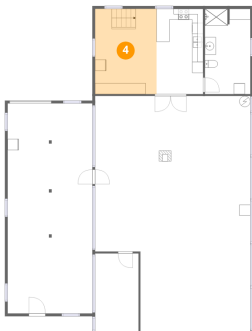

6940 North Geneva Road, Sodus, Wayne County, New York,
United States, 14551

1 Floor 1 - Garage

Dimensions: 15'5" x 38'2"
Area: 588 sq. ft
Counted as living area: No

Heated: No
Finished: No
Enclosed: Yes
Contiguous: Yes
Permitted: Yes
Wet space: No
Addition: No
Conversion: No

2 Floor 1 - Kitchen

Dimensions: 8'6" x 15'6"
Area: 131 sq. ft
Counted as living area: Yes

Heated: Yes
Finished: Yes
Enclosed: Yes
Contiguous: Yes
Permitted: Yes
Wet space: No
Addition: No
Conversion: No

3 Floor 1 - Bedroom

Dimensions: 7'11" x 14'4"
Area: 113 sq. ft
Counted as living area: No

Heated: Yes
Finished: Yes
Enclosed: Yes
Contiguous: No
Permitted: Yes
Wet space: No
Addition: No
Conversion: No

4 Floor 1 - Breakfast Nook

Dimensions: 11'2" x 15'6"
Area: 173 sq. ft
Counted as living area: Yes

Heated: Yes
Finished: Yes
Enclosed: Yes
Contiguous: Yes
Permitted: Yes
Wet space: No
Addition: No
Conversion: No

5 Floor 1 - Living Room