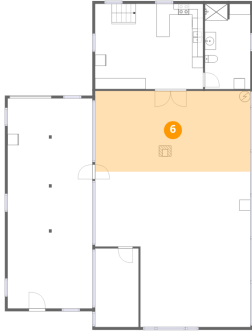

6940 North Geneva Road, Sodus, Wayne County, New York,
United States, 14551

6 Floor 1 - Dining Area

Dimensions: 28'3" x 14'8"
Area: 414 sq. ft
Counted as living area: No

Heated: Yes
Finished: No
Enclosed: Yes
Contiguous: Yes
Permitted: Yes
Wet space: No
Addition: No
Conversion: No