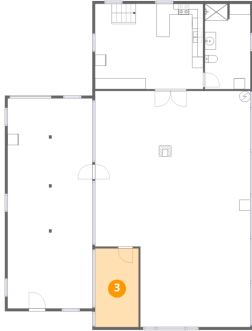

Home data report

6940 North Geneva Road, Sodus, Wayne County, New York,
United States, 14551

Room dimensions

Floor 2

Total:438sqft Excluded: 0sqft

#		Dimensions	sqft	Counted as living area
8	Primary Bedroom	28'3" x 15'6"	438 sq. ft	Yes

6940 North Geneva Road, Sodus, Wayne County, New York,
United States, 14551

1 Floor 1 - Garage

Dimensions: 15'5" x 38'2"
Area: 588 sq. ft
Counted as living area: No

Heated: No
Finished: No
Enclosed: Yes
Contiguous: Yes
Permitted: Yes
Wet space: No
Addition: No
Conversion: No

2 Floor 1 - Kitchen

Dimensions: 8'6" x 15'6"
Area: 131 sq. ft
Counted as living area: Yes

Heated: Yes
Finished: Yes
Enclosed: Yes
Contiguous: Yes
Permitted: Yes
Wet space: No
Addition: No
Conversion: No

3 Floor 1 - Bedroom

Dimensions: 7'11" x 14'4"
Area: 113 sq. ft
Counted as living area: No

Heated: Yes
Finished: Yes
Enclosed: Yes
Contiguous: No
Permitted: Yes
Wet space: No
Addition: No
Conversion: No

4 Floor 1 - Breakfast Nook