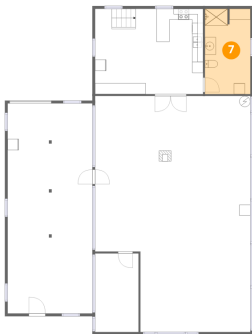

7 Floor 1 - Bath

Dimensions: 8'3" x 15'6"
Area: 127 sq. ft
Counted as living area: Yes

Heated: Yes
Finished: Yes
Enclosed: Yes
Contiguous: Yes
Permitted: Yes
Wet space: Yes
Addition: No
Conversion: No