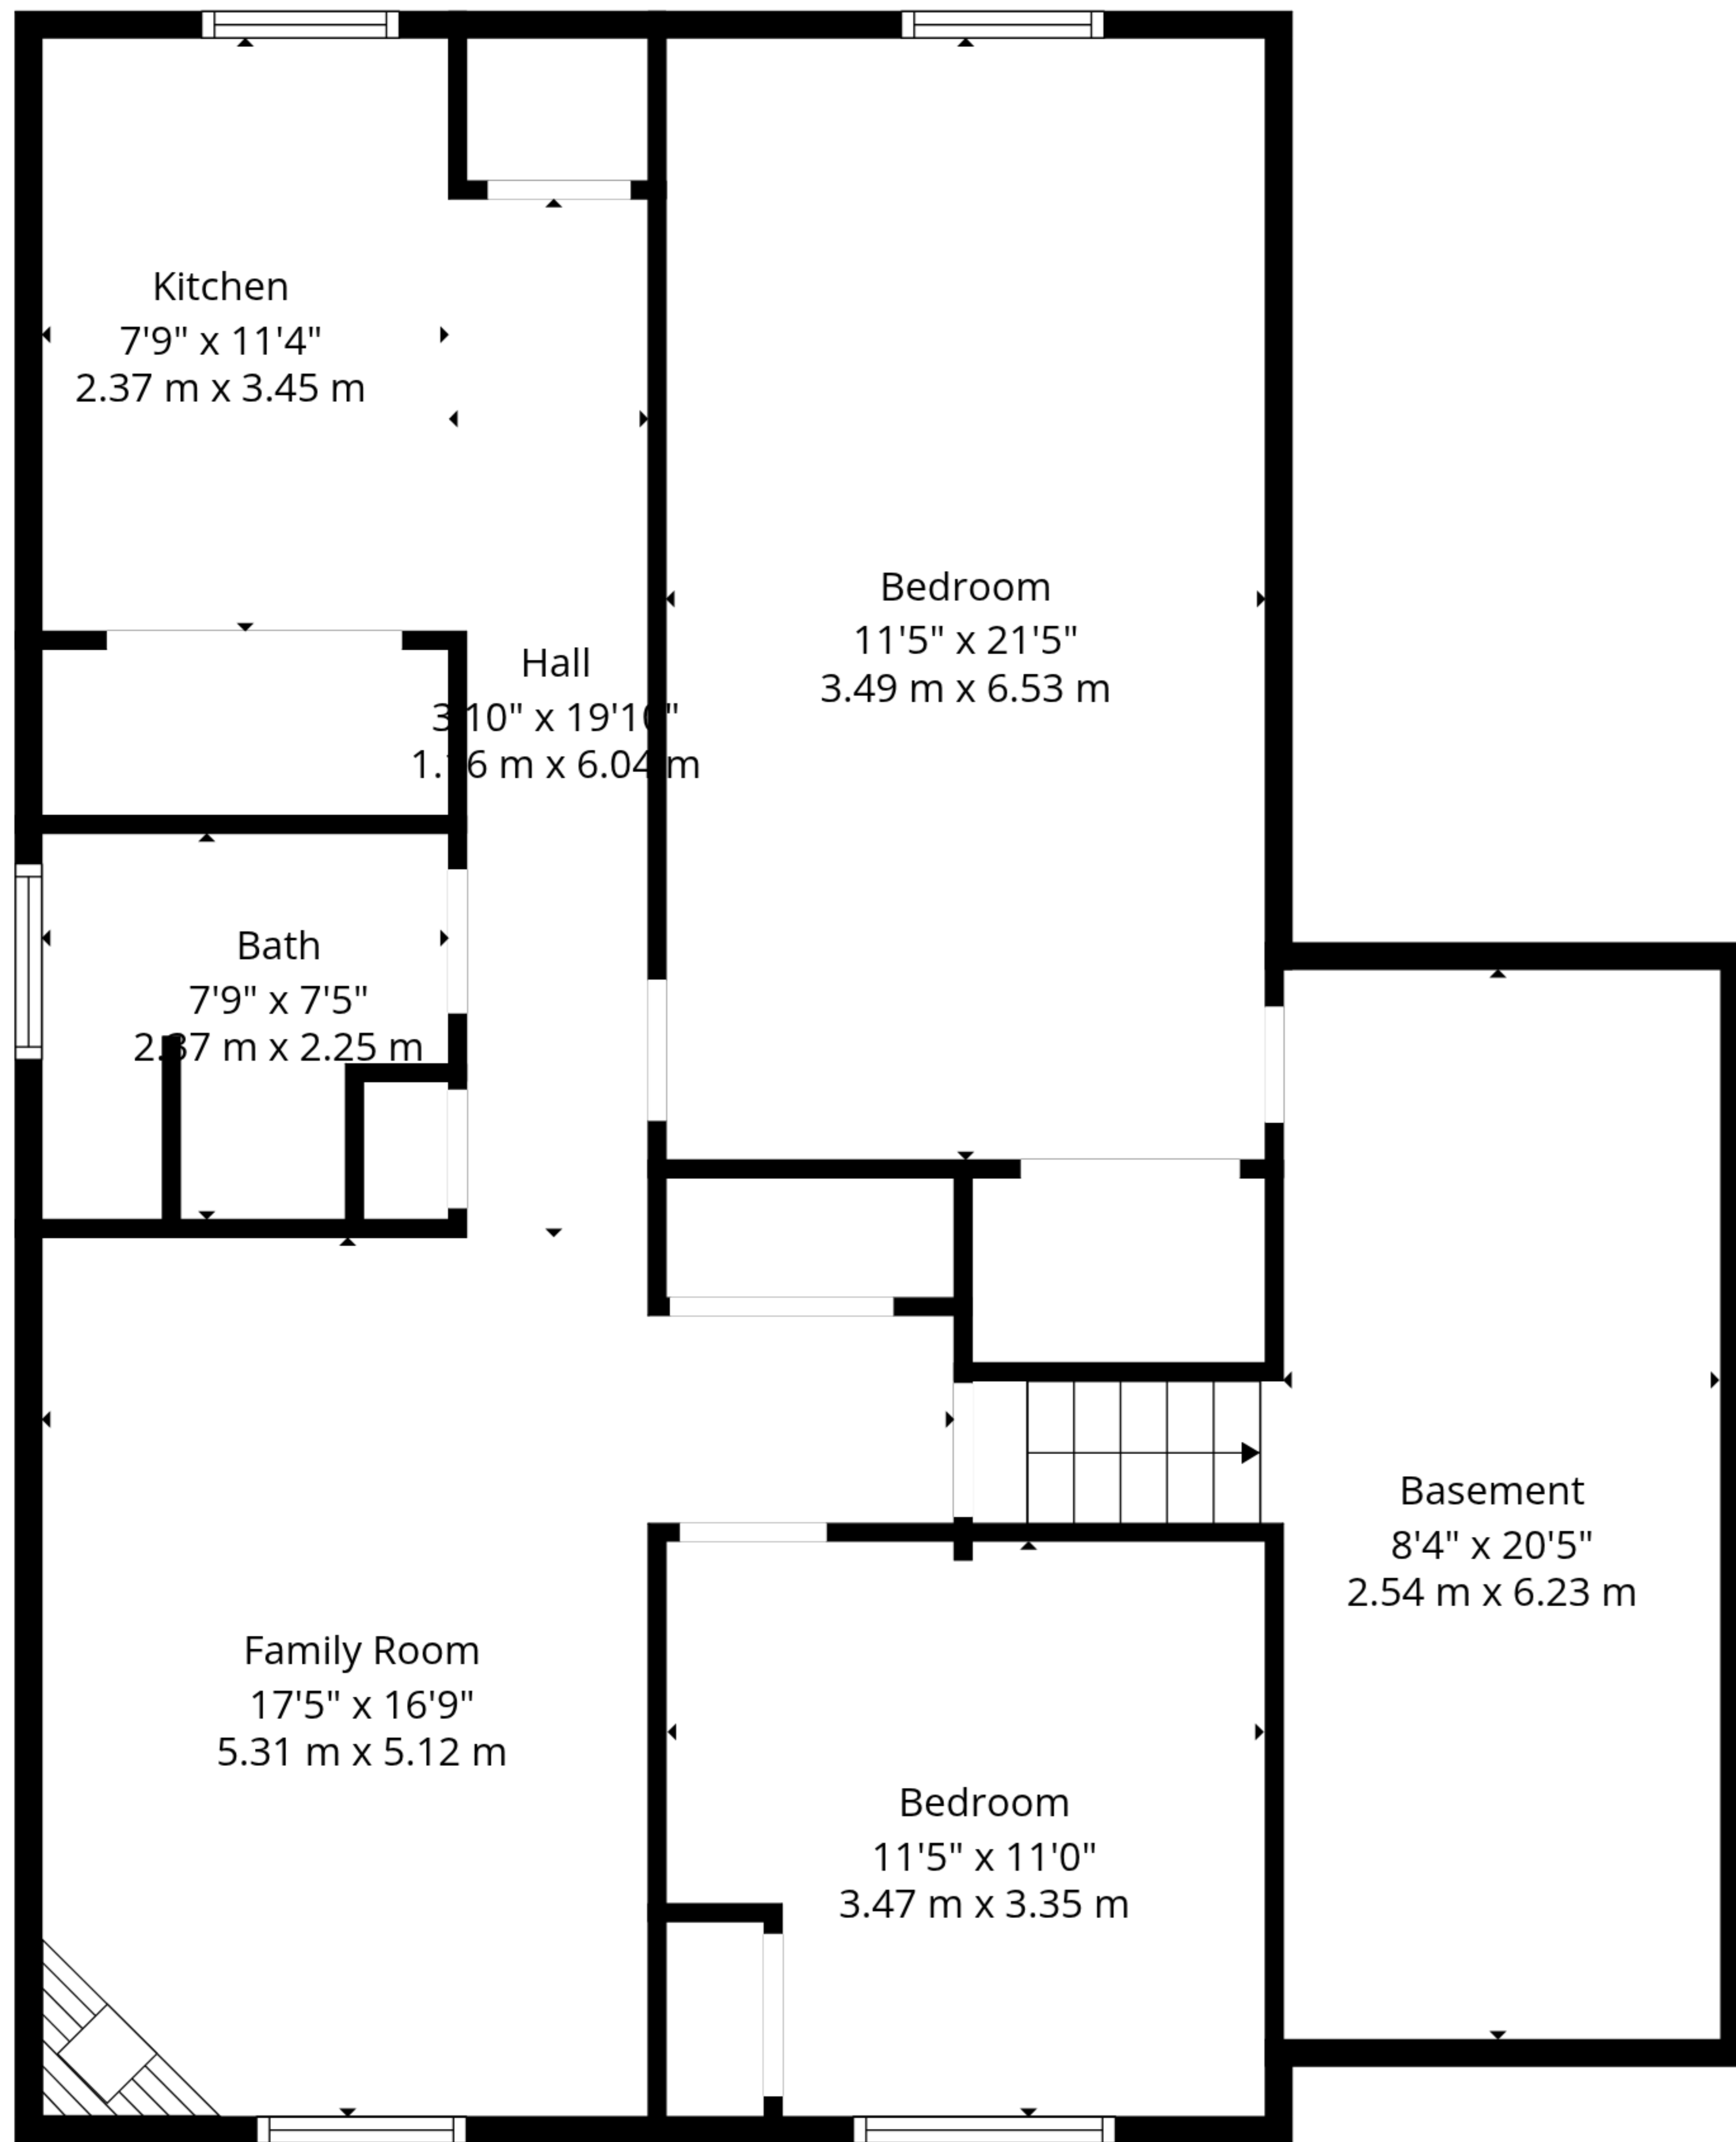

TOTAL: 2054 sq. ft, 190 m2

Basement: 883 sq. ft, 82 m2, 1st floor: 156 sq. ft, 14 m2, 2nd floor: 1015 sq. ft, 94 m2
 EXCLUDED AREAS: BASEMENT: 187 sq. ft, 17 m2, UNDEFINED: 35 sq. ft, 3 m2, GARAGE: 207 sq. ft, 19 m2,
 WALLS: 189 sq. ft, 18 m2

Basement

1st Floor

2nd Floor

TOTAL: 2054 sq. ft, 190 m2

Basement: 883 sq. ft, 82 m2, 1st floor: 156 sq. ft, 14 m2, 2nd floor: 1015 sq. ft, 94 m2
 EXCLUDED AREAS: BASEMENT: 187 sq. ft, 17 m2, UNDEFINED: 35 sq. ft, 3 m2, GARAGE: 207 sq. ft, 19 m2,
 WALLS: 189 sq. ft, 18 m2