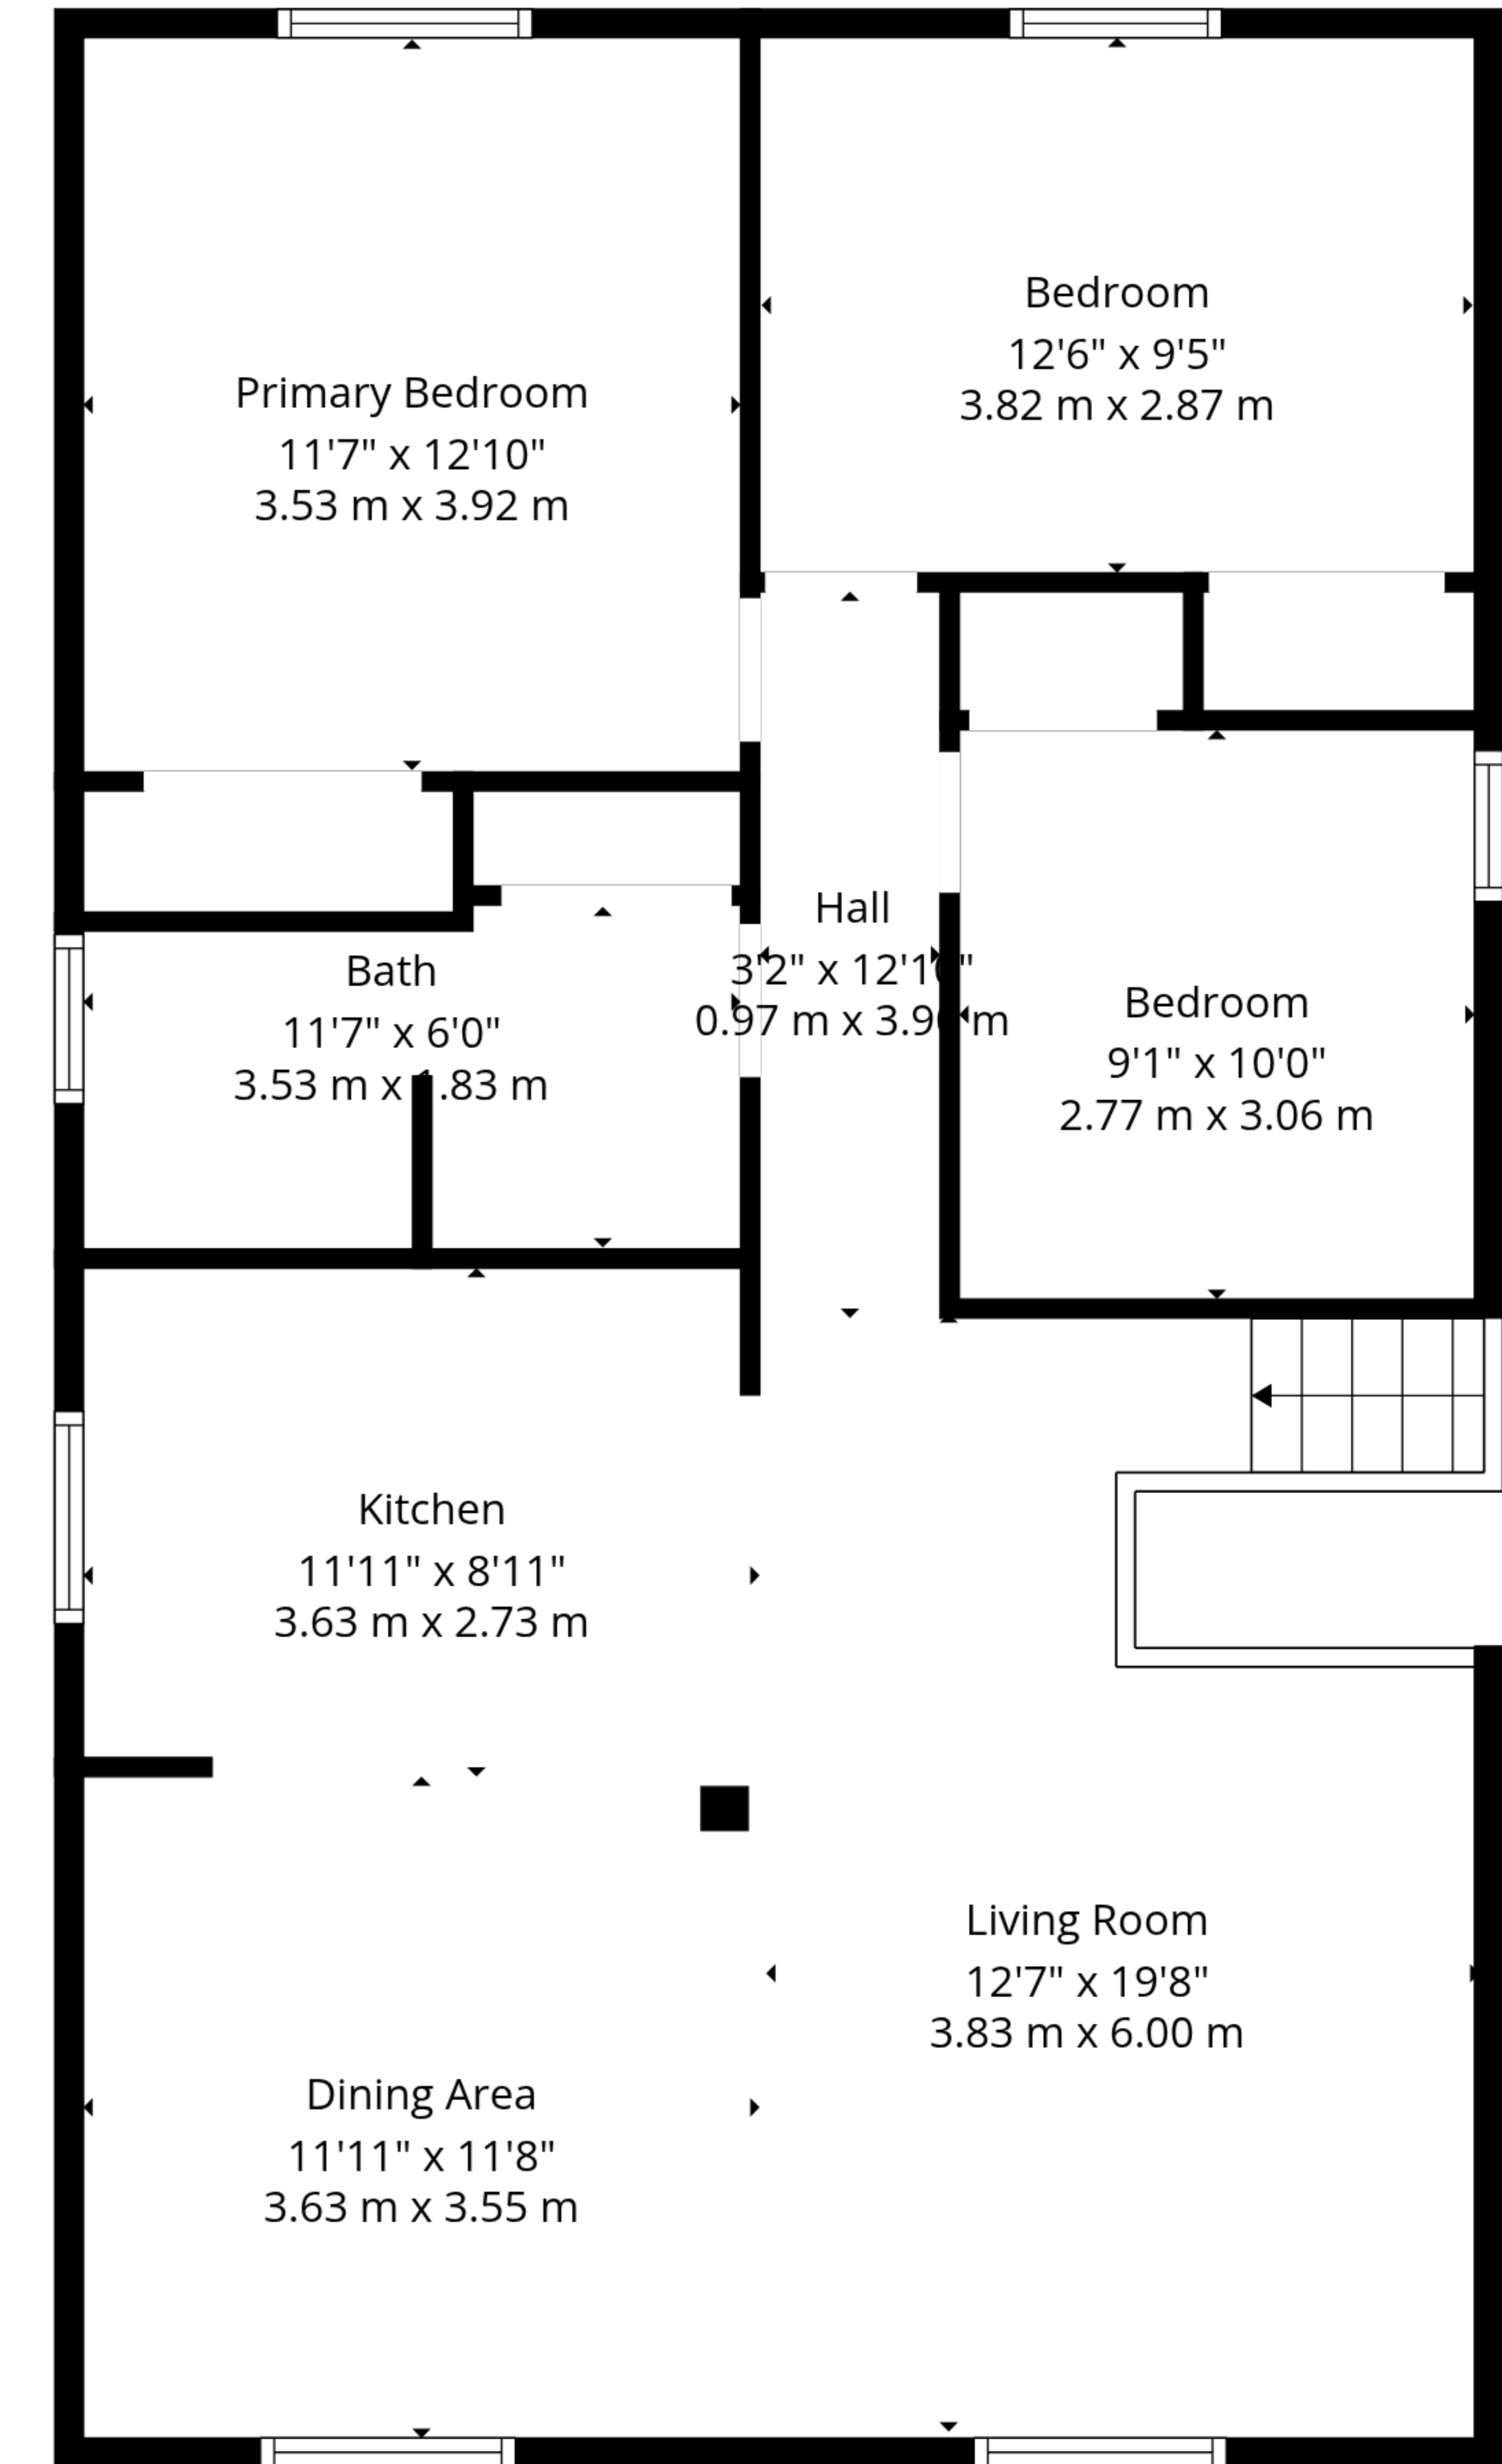

TOTAL: 2054 sq. ft, 190 m2

Basement: 883 sq. ft, 82 m2, 1st floor: 156 sq. ft, 14 m2, 2nd floor: 1015 sq. ft, 94 m2
 EXCLUDED AREAS: BASEMENT: 187 sq. ft, 17 m2, UNDEFINED: 35 sq. ft, 3 m2, GARAGE: 207 sq. ft, 19 m2,
 WALLS: 189 sq. ft, 18 m2

Basement

1st Floor

2nd Floor

TOTAL: 2054 sq. ft, 190 m2

Basement: 883 sq. ft, 82 m2, 1st floor: 156 sq. ft, 14 m2, 2nd floor: 1015 sq. ft, 94 m2
 EXCLUDED AREAS: BASEMENT: 187 sq. ft, 17 m2, UNDEFINED: 35 sq. ft, 3 m2, GARAGE: 207 sq. ft, 19 m2,
 WALLS: 189 sq. ft, 18 m2