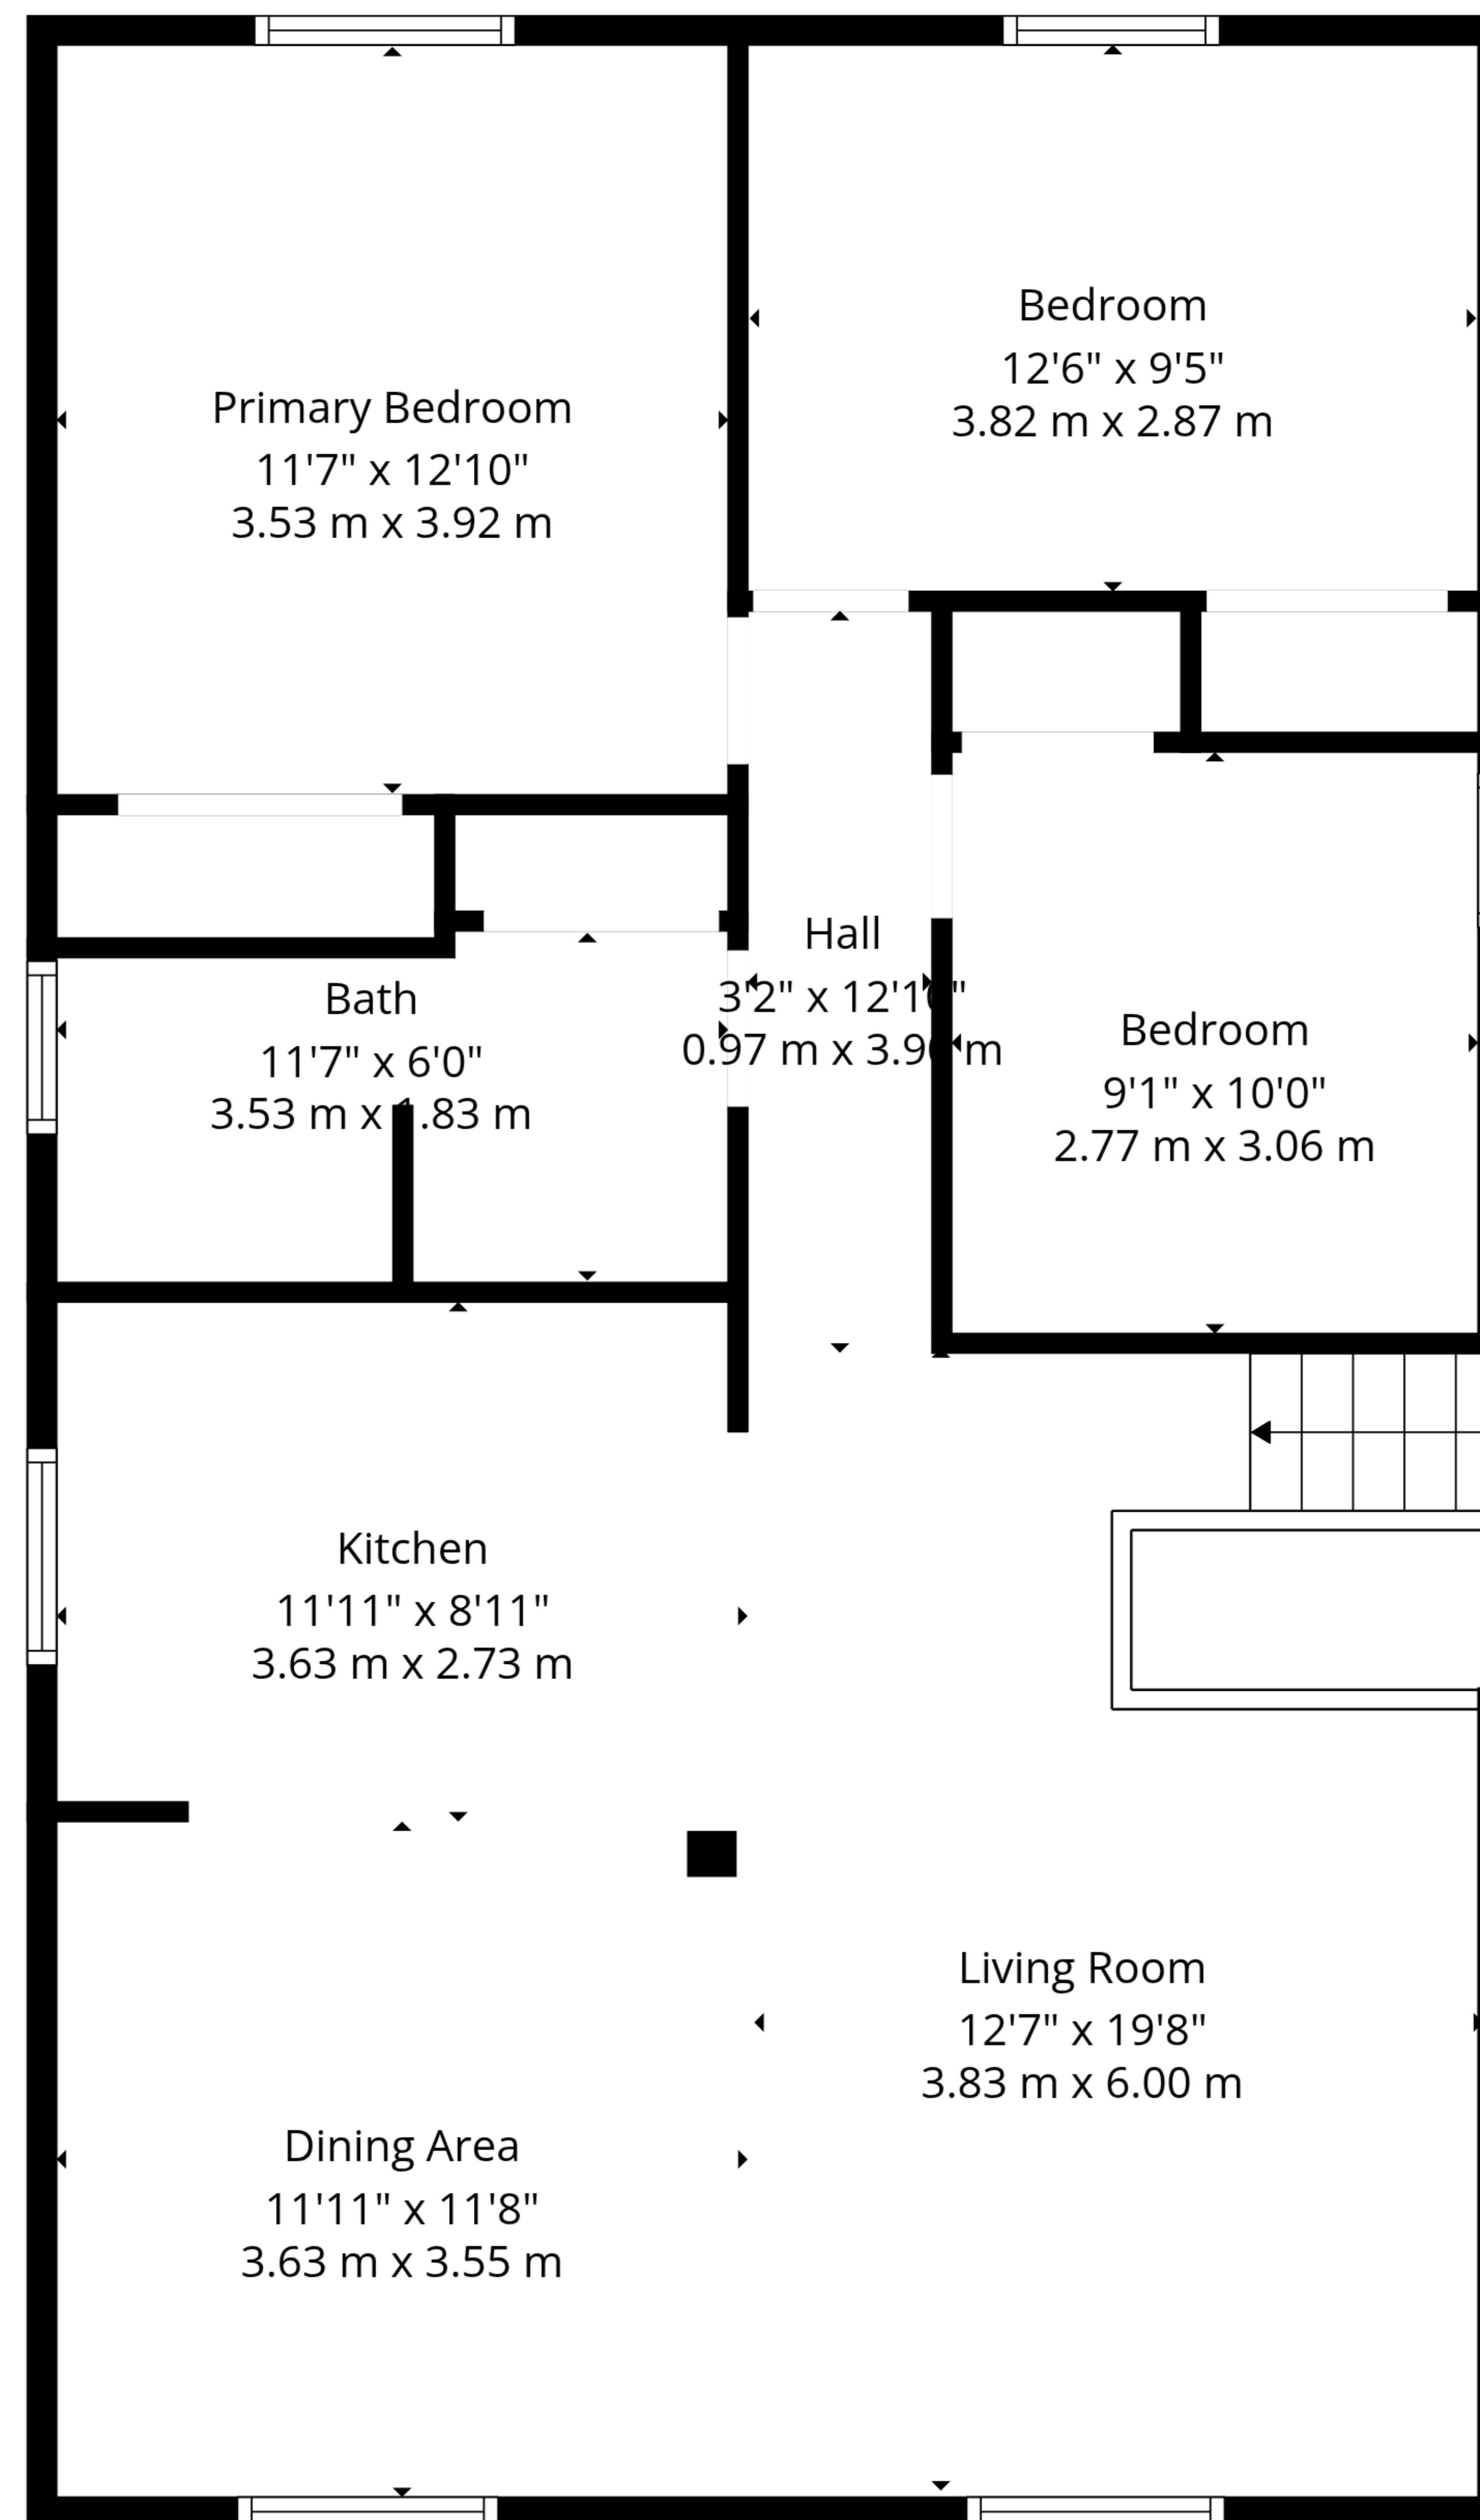

TOTAL: 2054 sq. ft, 190 m2

Basement: 883 sq. ft, 82 m2, 1st floor: 156 sq. ft, 14 m2, 2nd floor: 1015 sq. ft, 94 m2
 EXCLUDED AREAS: BASEMENT: 187 sq. ft, 17 m2, UNDEFINED: 35 sq. ft, 3 m2, GARAGE: 207 sq. ft, 19 m2,
 WALLS: 189 sq. ft, 18 m2

Basement

1st Floor

2nd Floor

TOTAL: 2054 sq. ft, 190 m2

Basement: 883 sq. ft, 82 m2, 1st floor: 156 sq. ft, 14 m2, 2nd floor: 1015 sq. ft, 94 m2
 EXCLUDED AREAS: BASEMENT: 187 sq. ft, 17 m2, UNDEFINED: 35 sq. ft, 3 m2, GARAGE: 207 sq. ft, 19 m2,
 WALLS: 189 sq. ft, 18 m2