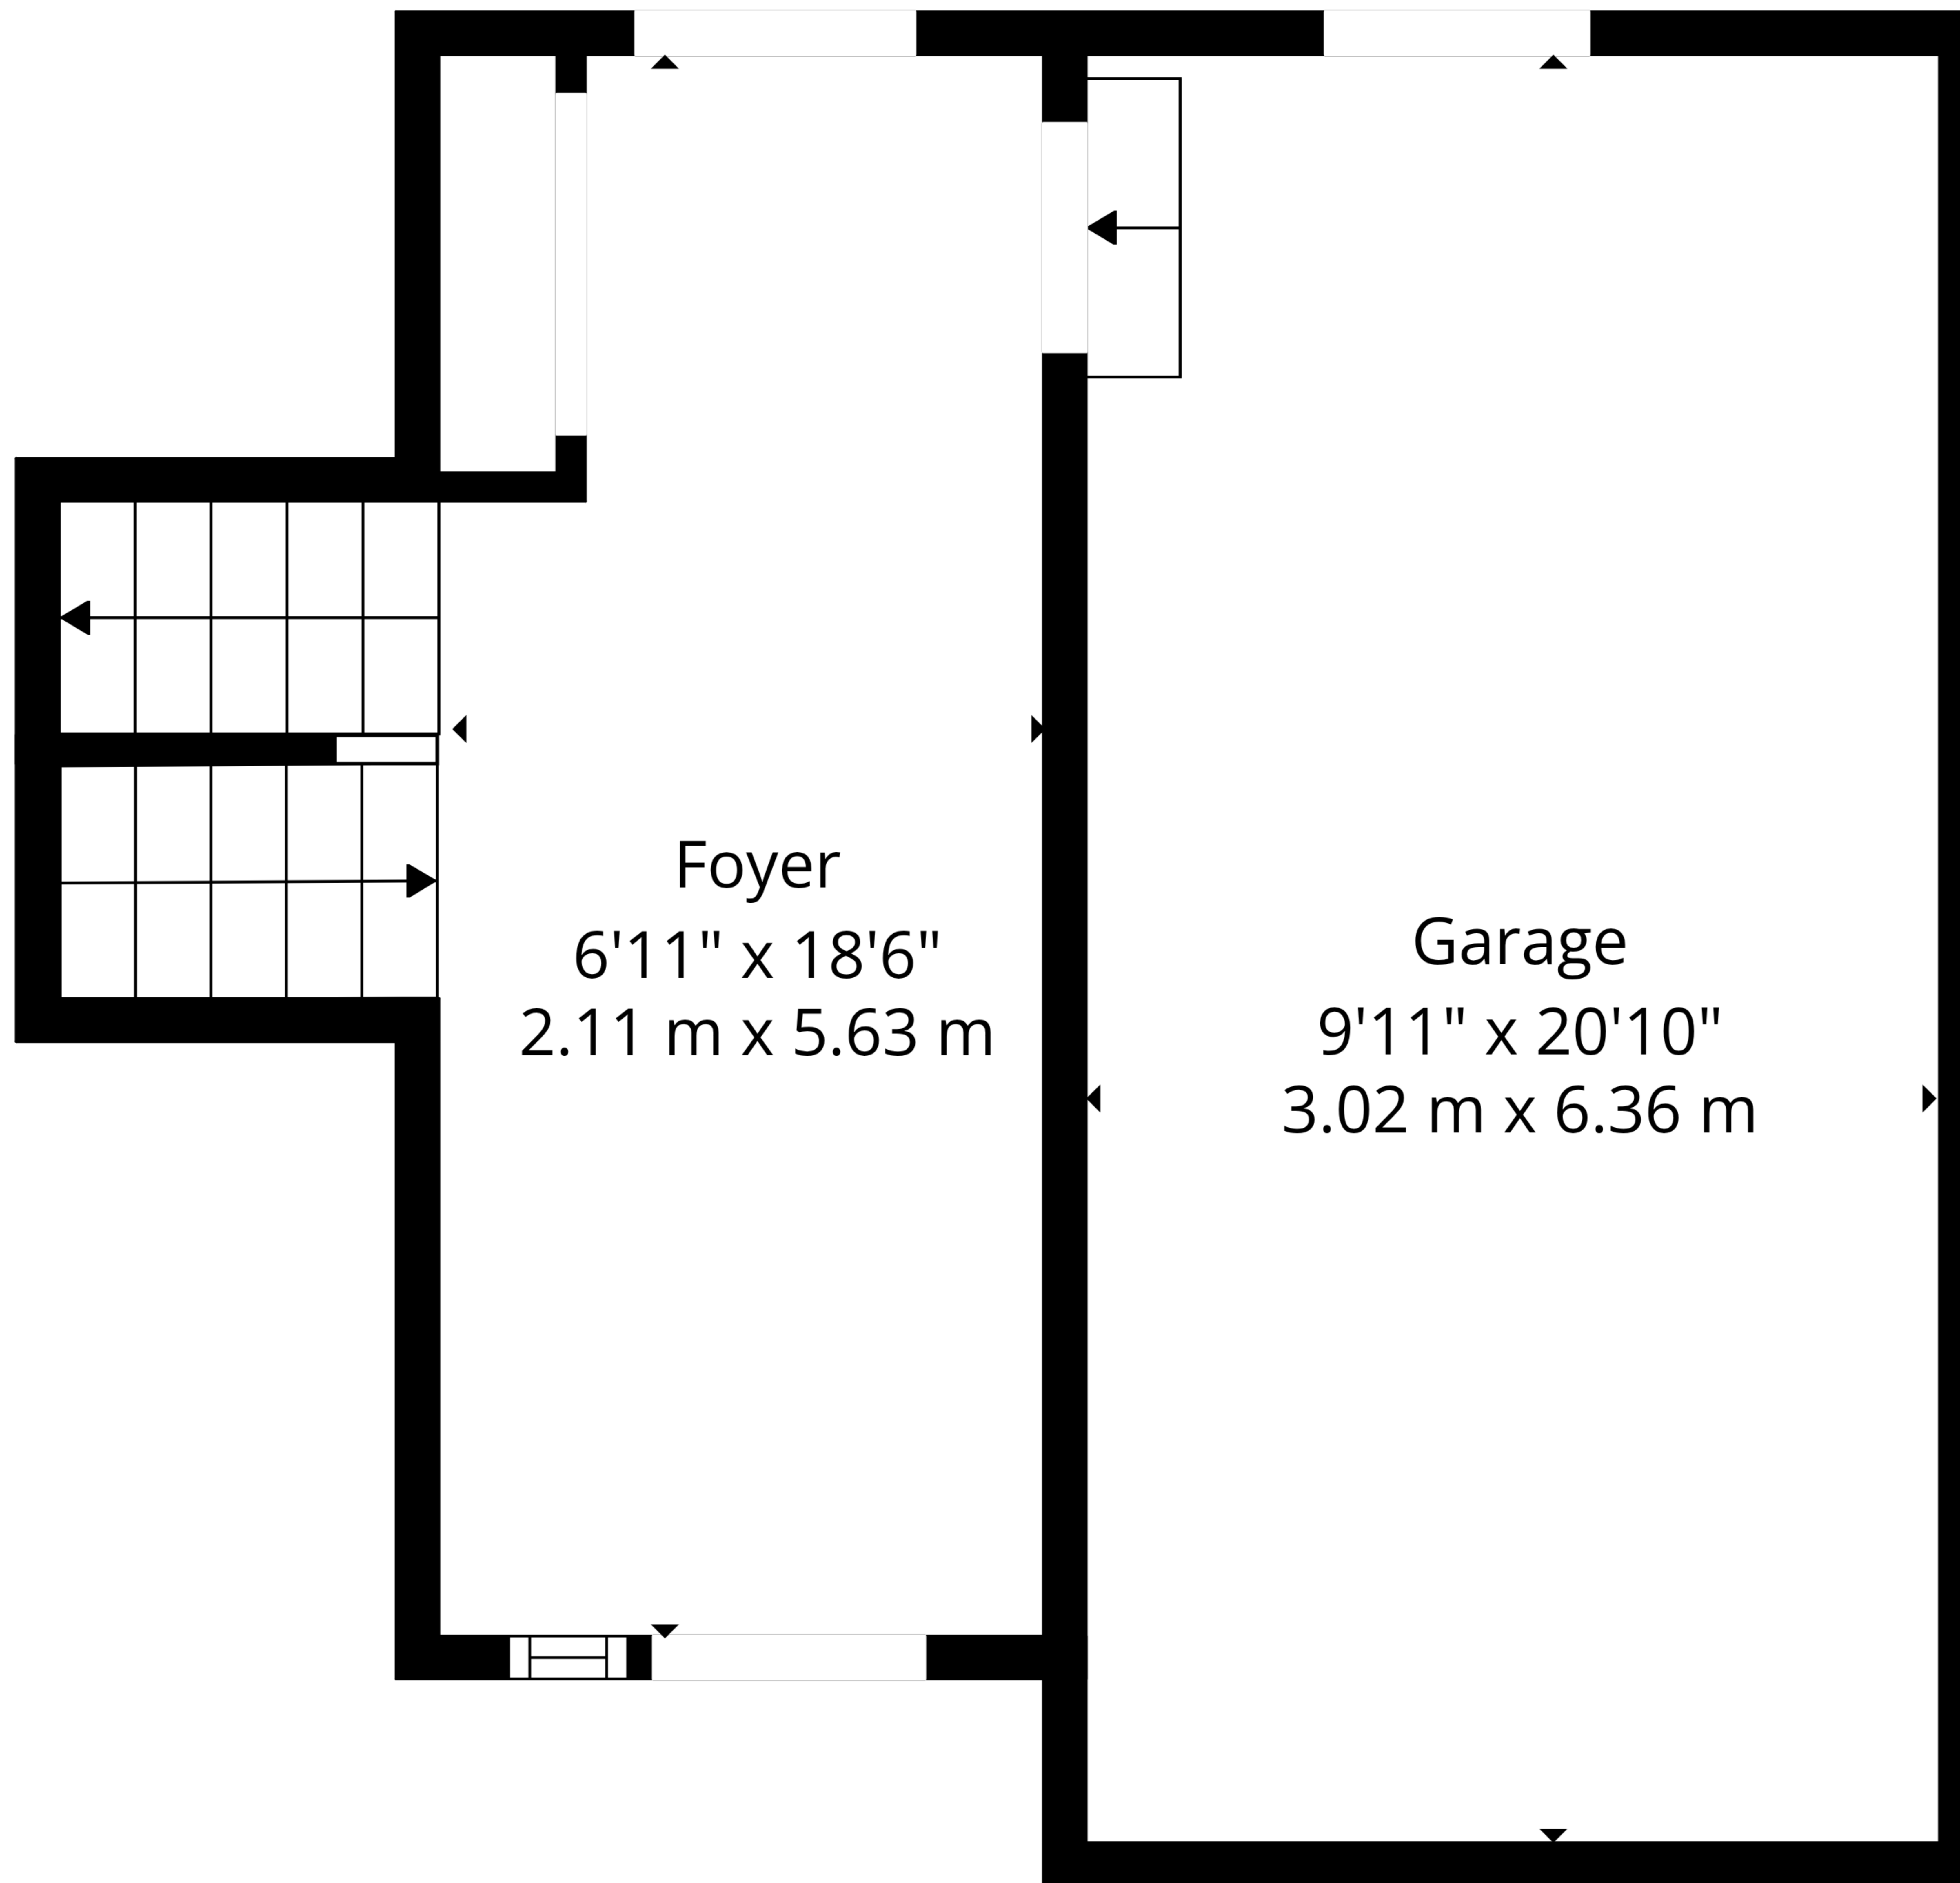

TOTAL: 2054 sq. ft, 190 m2

Basement: 883 sq. ft, 82 m2, 1st floor: 156 sq. ft, 14 m2, 2nd floor: 1015 sq. ft, 94 m2
 EXCLUDED AREAS: BASEMENT: 187 sq. ft, 17 m2, UNDEFINED: 35 sq. ft, 3 m2, GARAGE: 207 sq. ft, 19 m2,
 WALLS: 189 sq. ft, 18 m2

Basement

1st Floor

2nd Floor

TOTAL: 2054 sq. ft, 190 m2

Basement: 883 sq. ft, 82 m2, 1st floor: 156 sq. ft, 14 m2, 2nd floor: 1015 sq. ft, 94 m2
 EXCLUDED AREAS: BASEMENT: 187 sq. ft, 17 m2, UNDEFINED: 35 sq. ft, 3 m2, GARAGE: 207 sq. ft, 19 m2,
 WALLS: 189 sq. ft, 18 m2