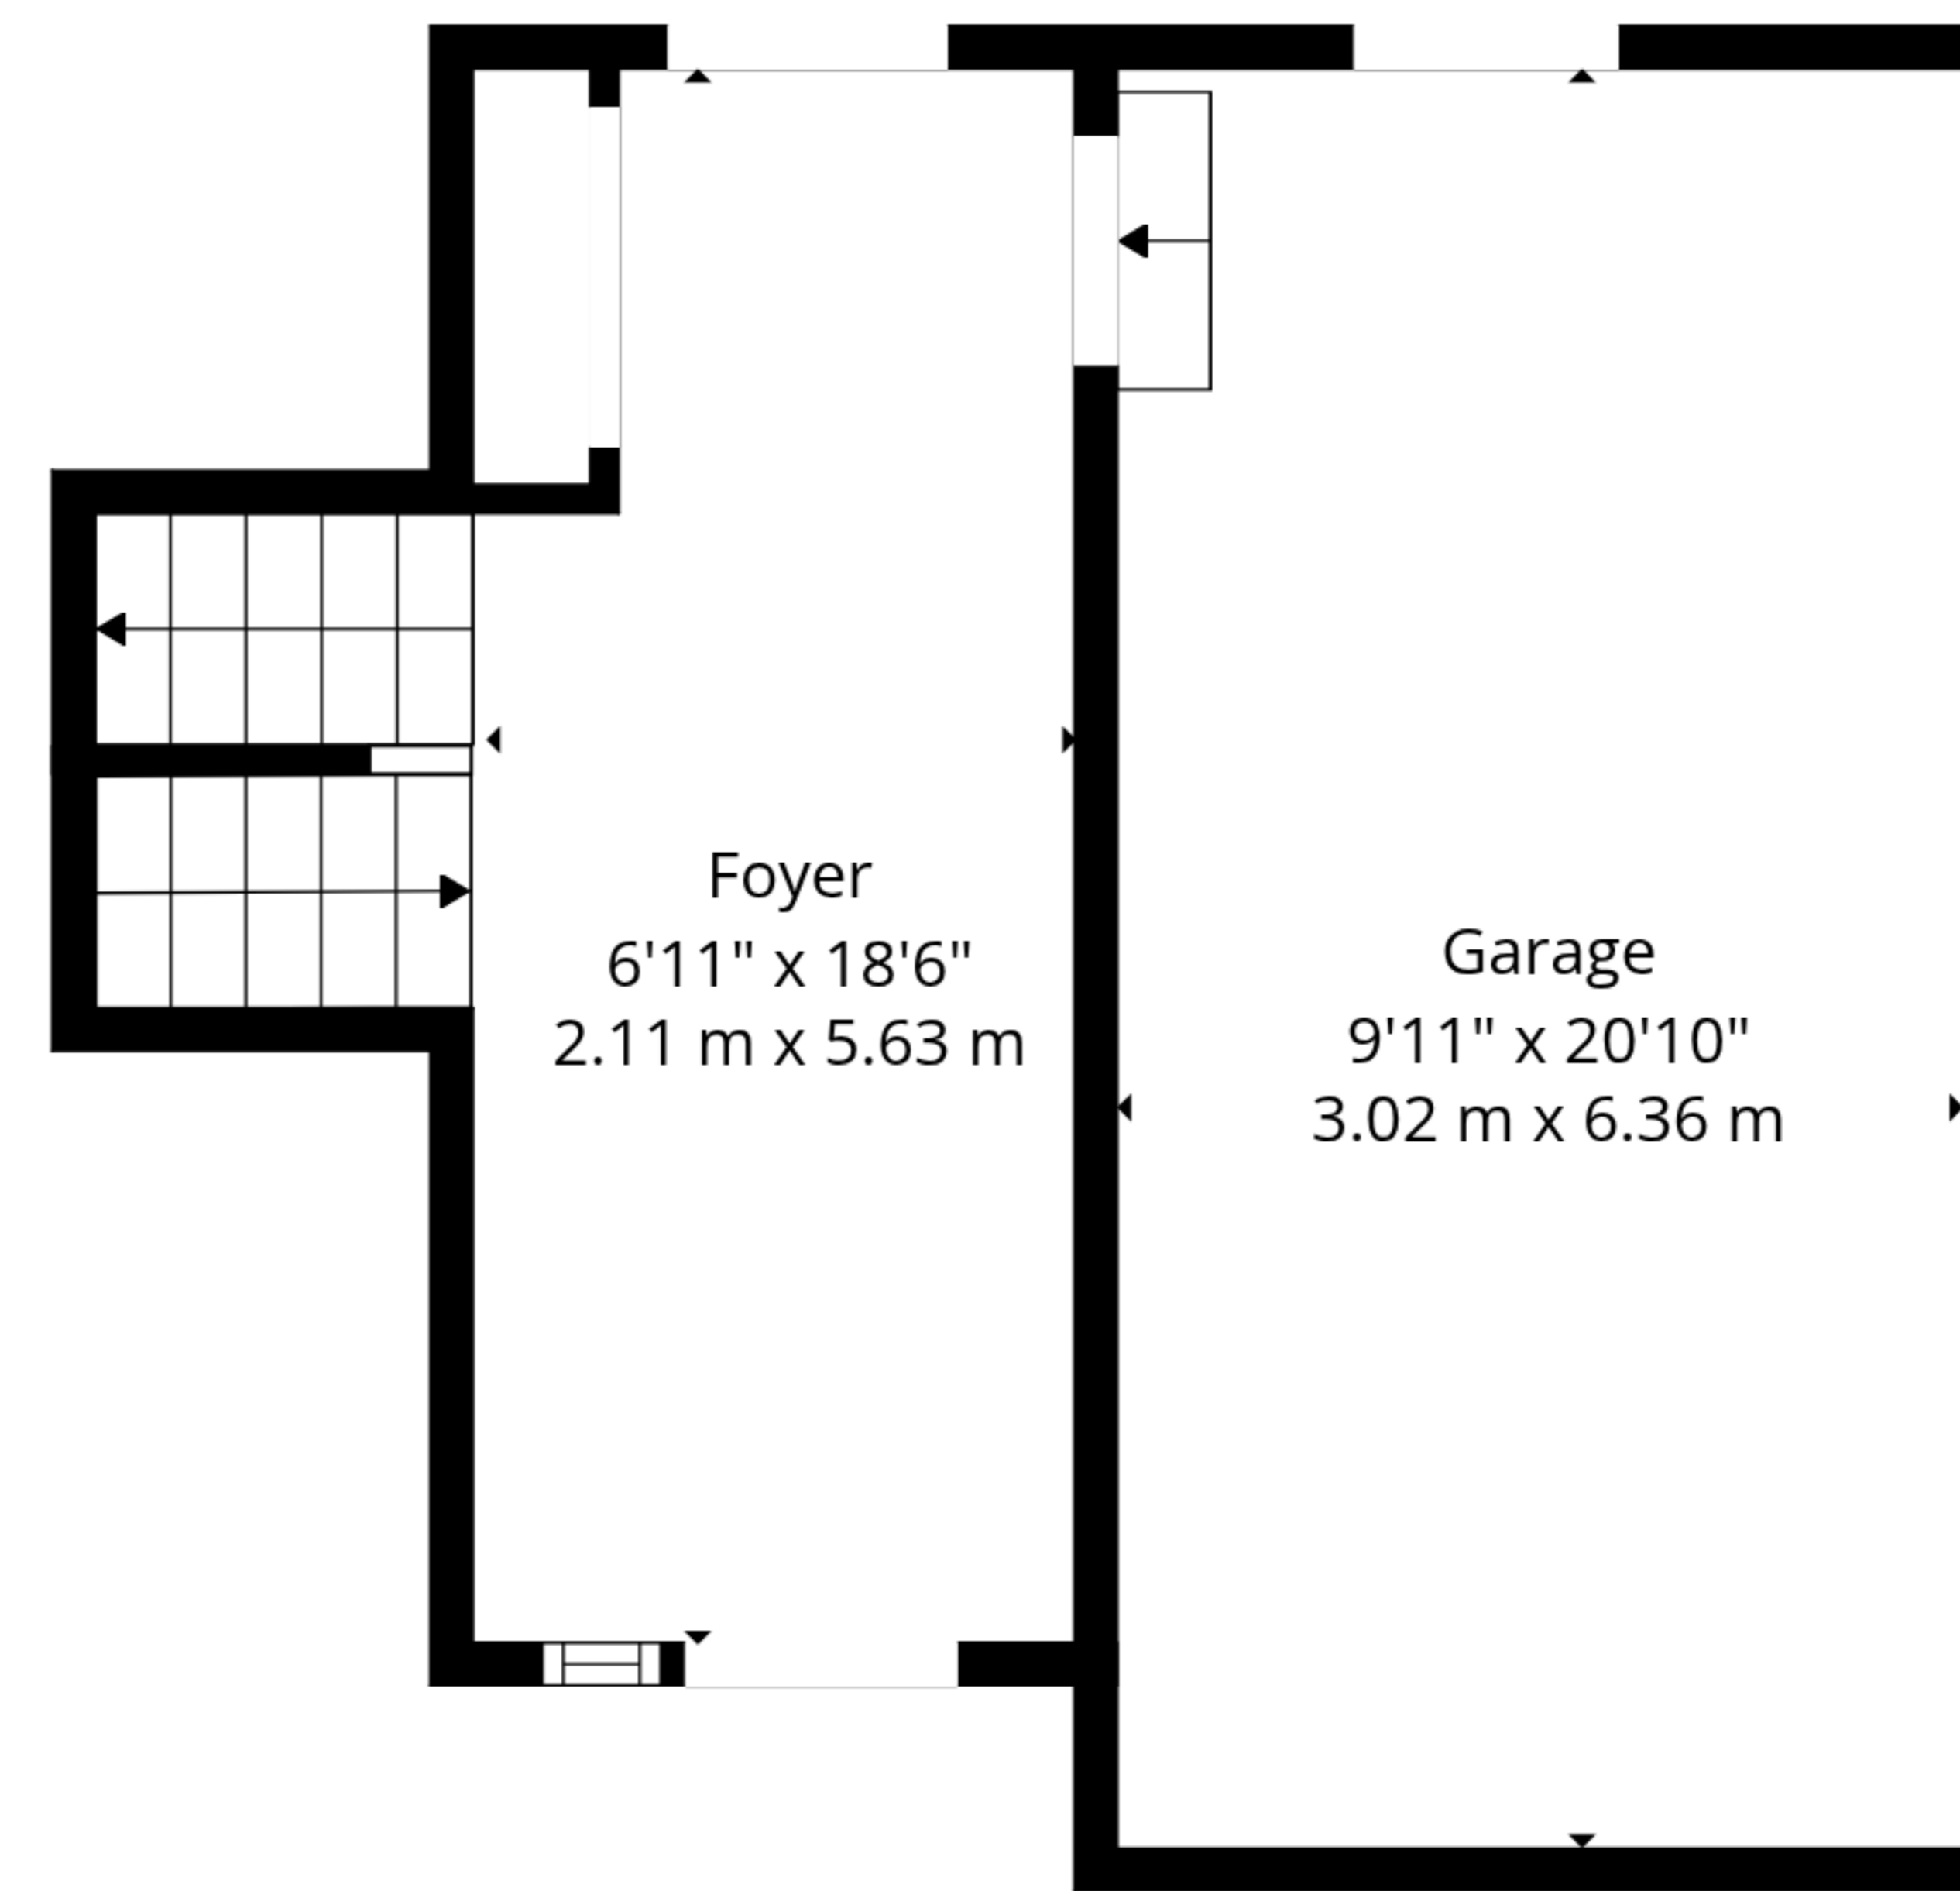

TOTAL: 2054 sq. ft, 190 m2

Basement: 883 sq. ft, 82 m2, 1st floor: 156 sq. ft, 14 m2, 2nd floor: 1015 sq. ft, 94 m2
 EXCLUDED AREAS: BASEMENT: 187 sq. ft, 17 m2, UNDEFINED: 35 sq. ft, 3 m2, GARAGE: 207 sq. ft, 19 m2,
 WALLS: 189 sq. ft, 18 m2

Basement

1st Floor

2nd Floor

TOTAL: 2054 sq. ft, 190 m2

Basement: 883 sq. ft, 82 m2, 1st floor: 156 sq. ft, 14 m2, 2nd floor: 1015 sq. ft, 94 m2
 EXCLUDED AREAS: BASEMENT: 187 sq. ft, 17 m2, UNDEFINED: 35 sq. ft, 3 m2, GARAGE: 207 sq. ft, 19 m2,
 WALLS: 189 sq. ft, 18 m2