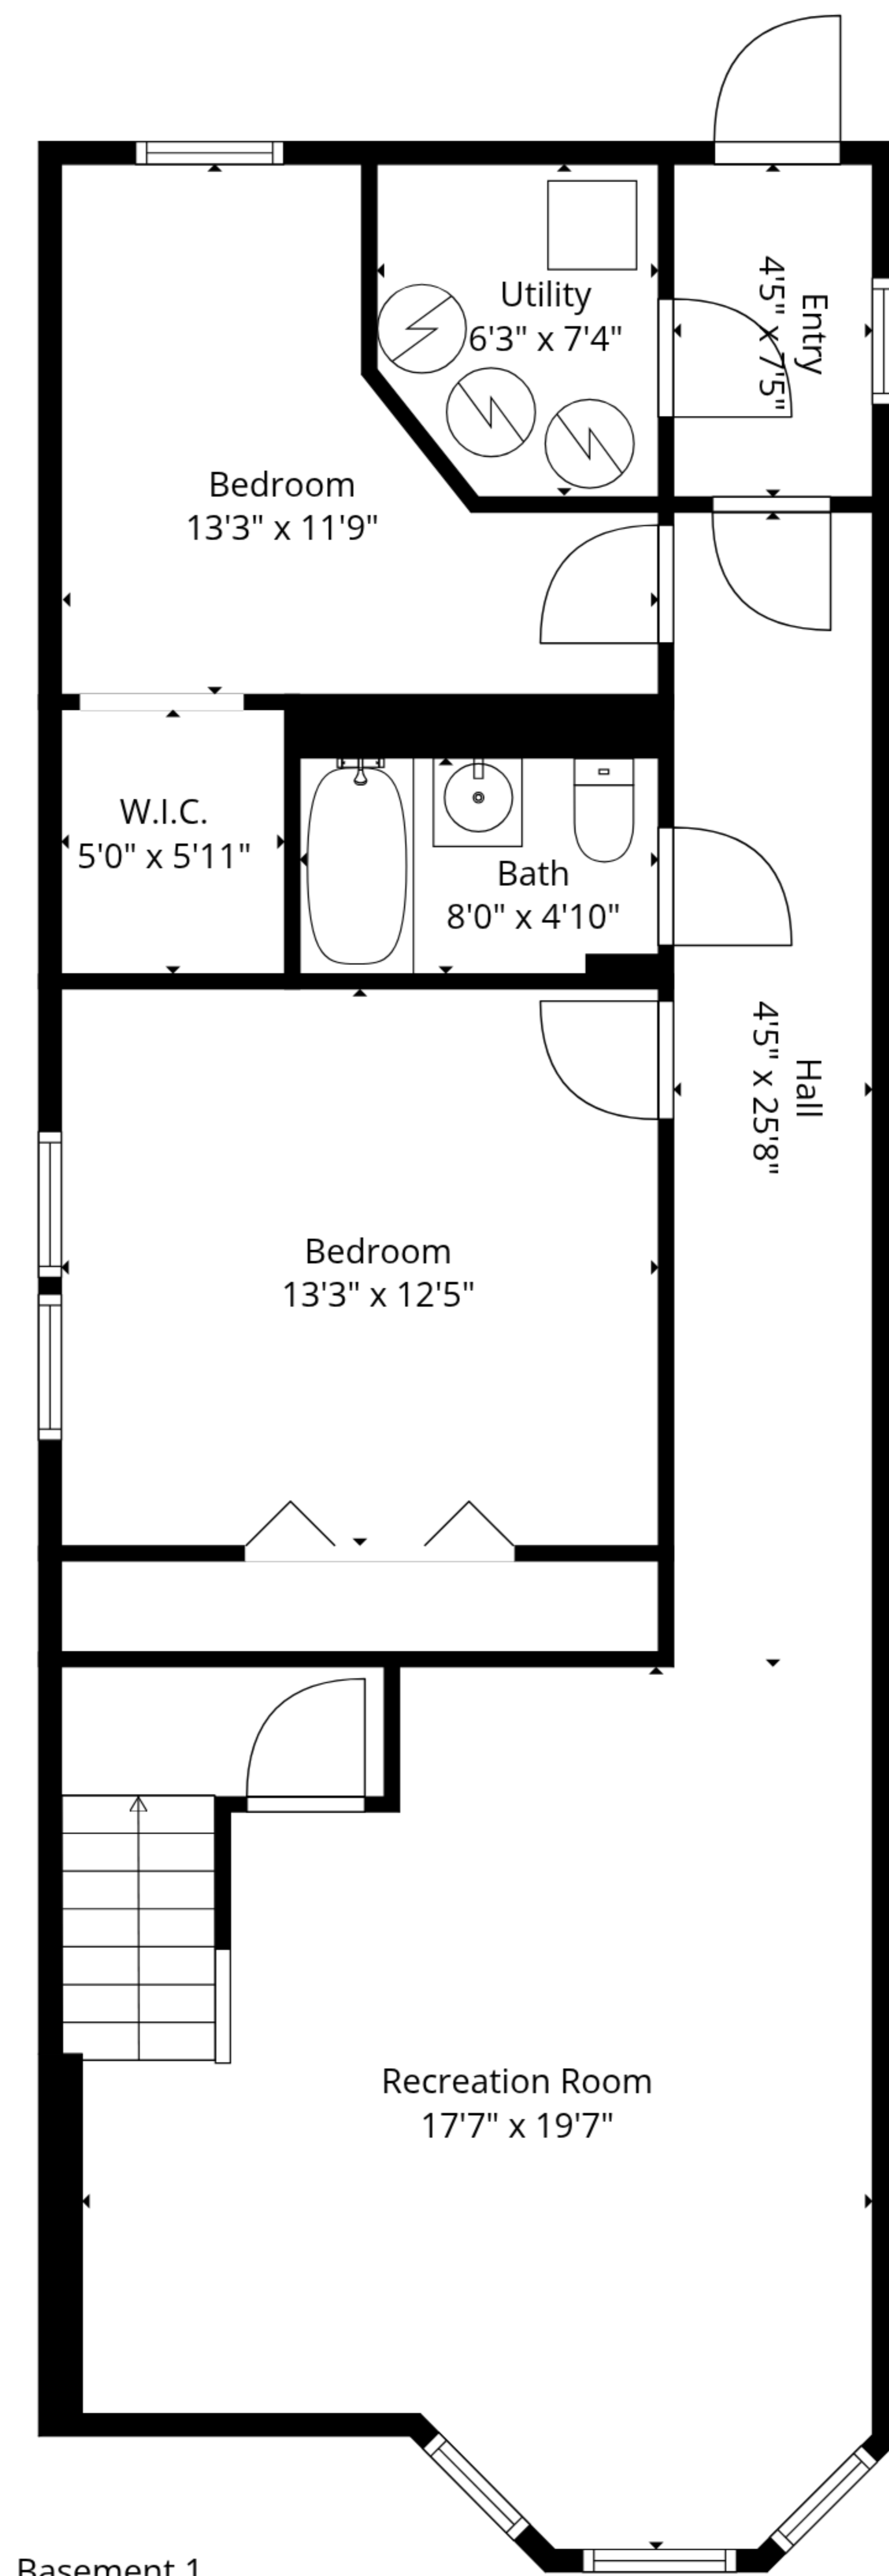

**TOTAL: 1828 sq. ft**

Basement 1: 877 sq. ft, 1st floor: 951 sq. ft

EXCLUDED AREAS: UTILITY: 43 sq. ft, DECK: 199 sq. ft, WALLS: 146 sq. ft

**TOTAL: 1828 sq. ft**

Basement 1: 877 sq. ft, 1st floor: 951 sq. ft

EXCLUDED AREAS: UTILITY: 43 sq. ft, DECK: 199 sq. ft, WALLS: 146 sq. ft

Basement 1

1st Floor

**TOTAL: 1828 sq. ft**

Basement 1: 877 sq. ft, 1st floor: 951 sq. ft

EXCLUDED AREAS: UTILITY: 43 sq. ft, DECK: 199 sq. ft, WALLS: 146 sq. ft