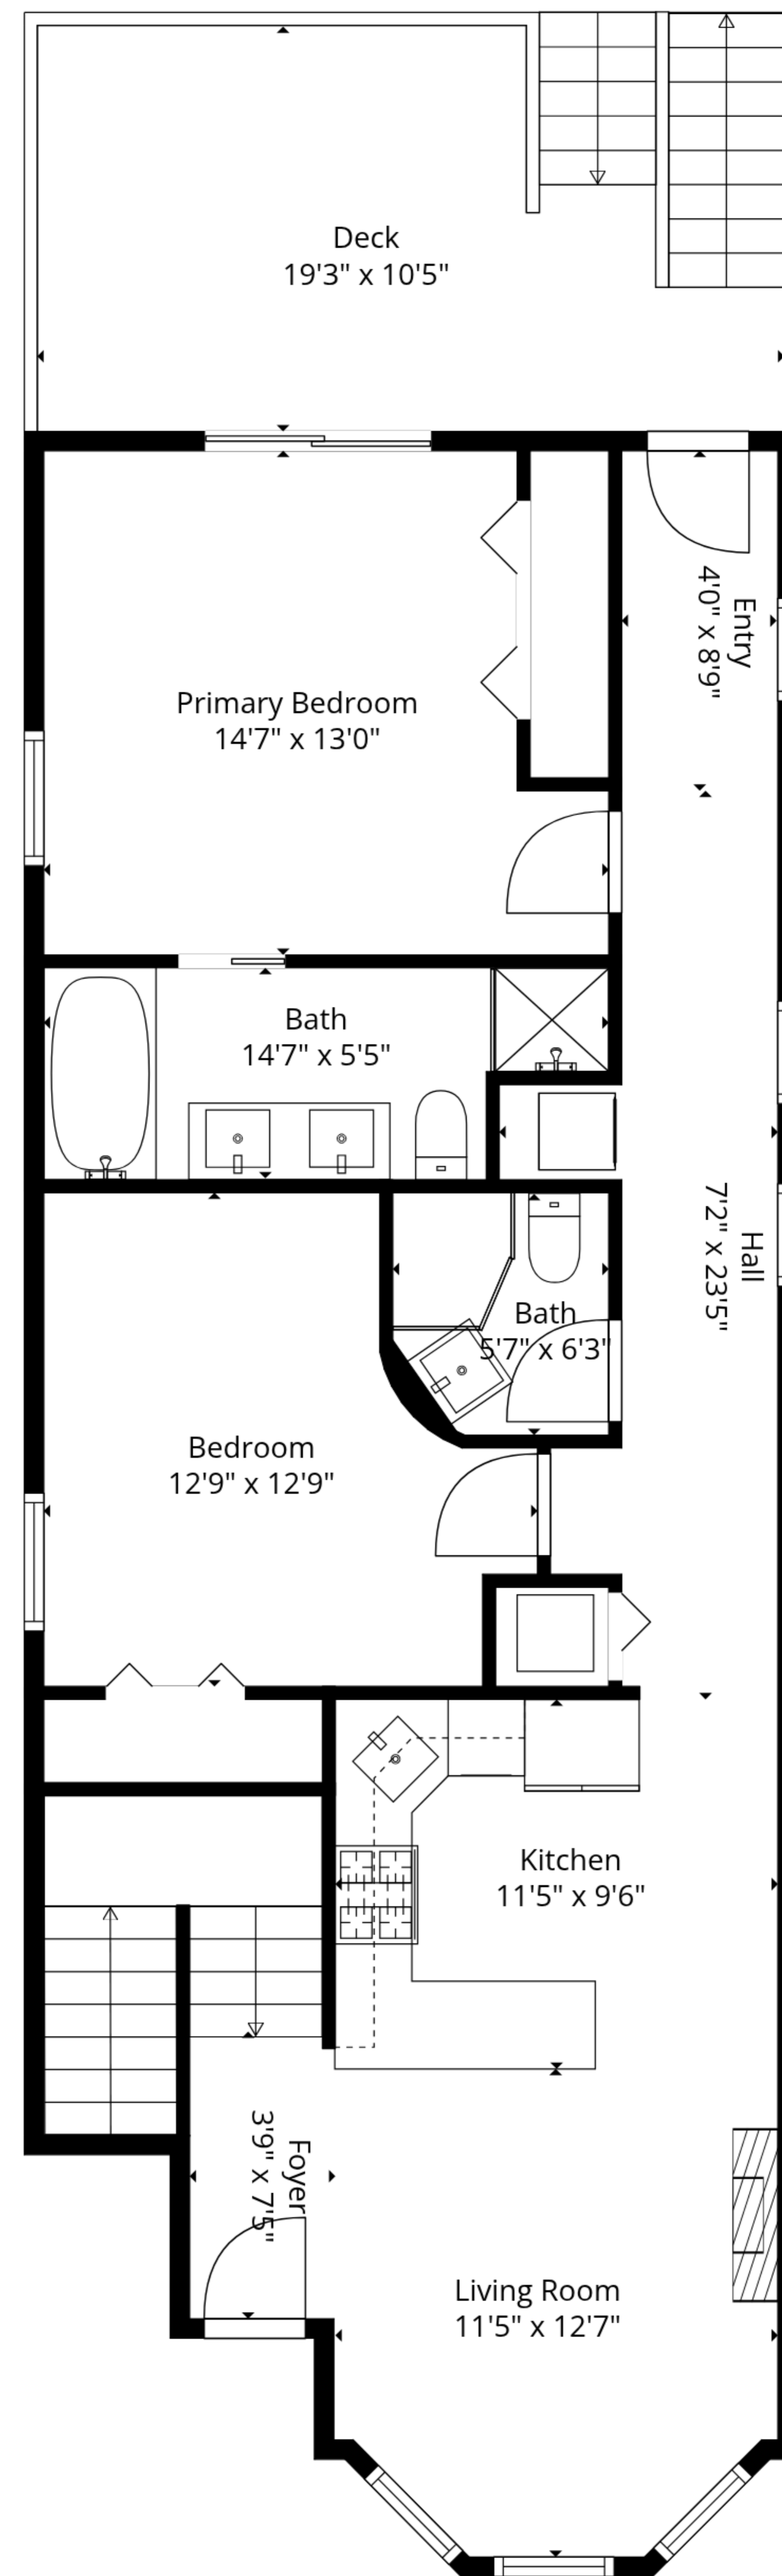

**TOTAL: 1828 sq. ft**

Basement 1: 877 sq. ft, 1st floor: 951 sq. ft

EXCLUDED AREAS: UTILITY: 43 sq. ft, DECK: 199 sq. ft, WALLS: 146 sq. ft

**TOTAL: 1828 sq. ft**

Basement 1: 877 sq. ft, 1st floor: 951 sq. ft

EXCLUDED AREAS: UTILITY: 43 sq. ft, DECK: 199 sq. ft, WALLS: 146 sq. ft

Basement 1

1st Floor

**TOTAL: 1828 sq. ft**

Basement 1: 877 sq. ft, 1st floor: 951 sq. ft

EXCLUDED AREAS: UTILITY: 43 sq. ft, DECK: 199 sq. ft, WALLS: 146 sq. ft