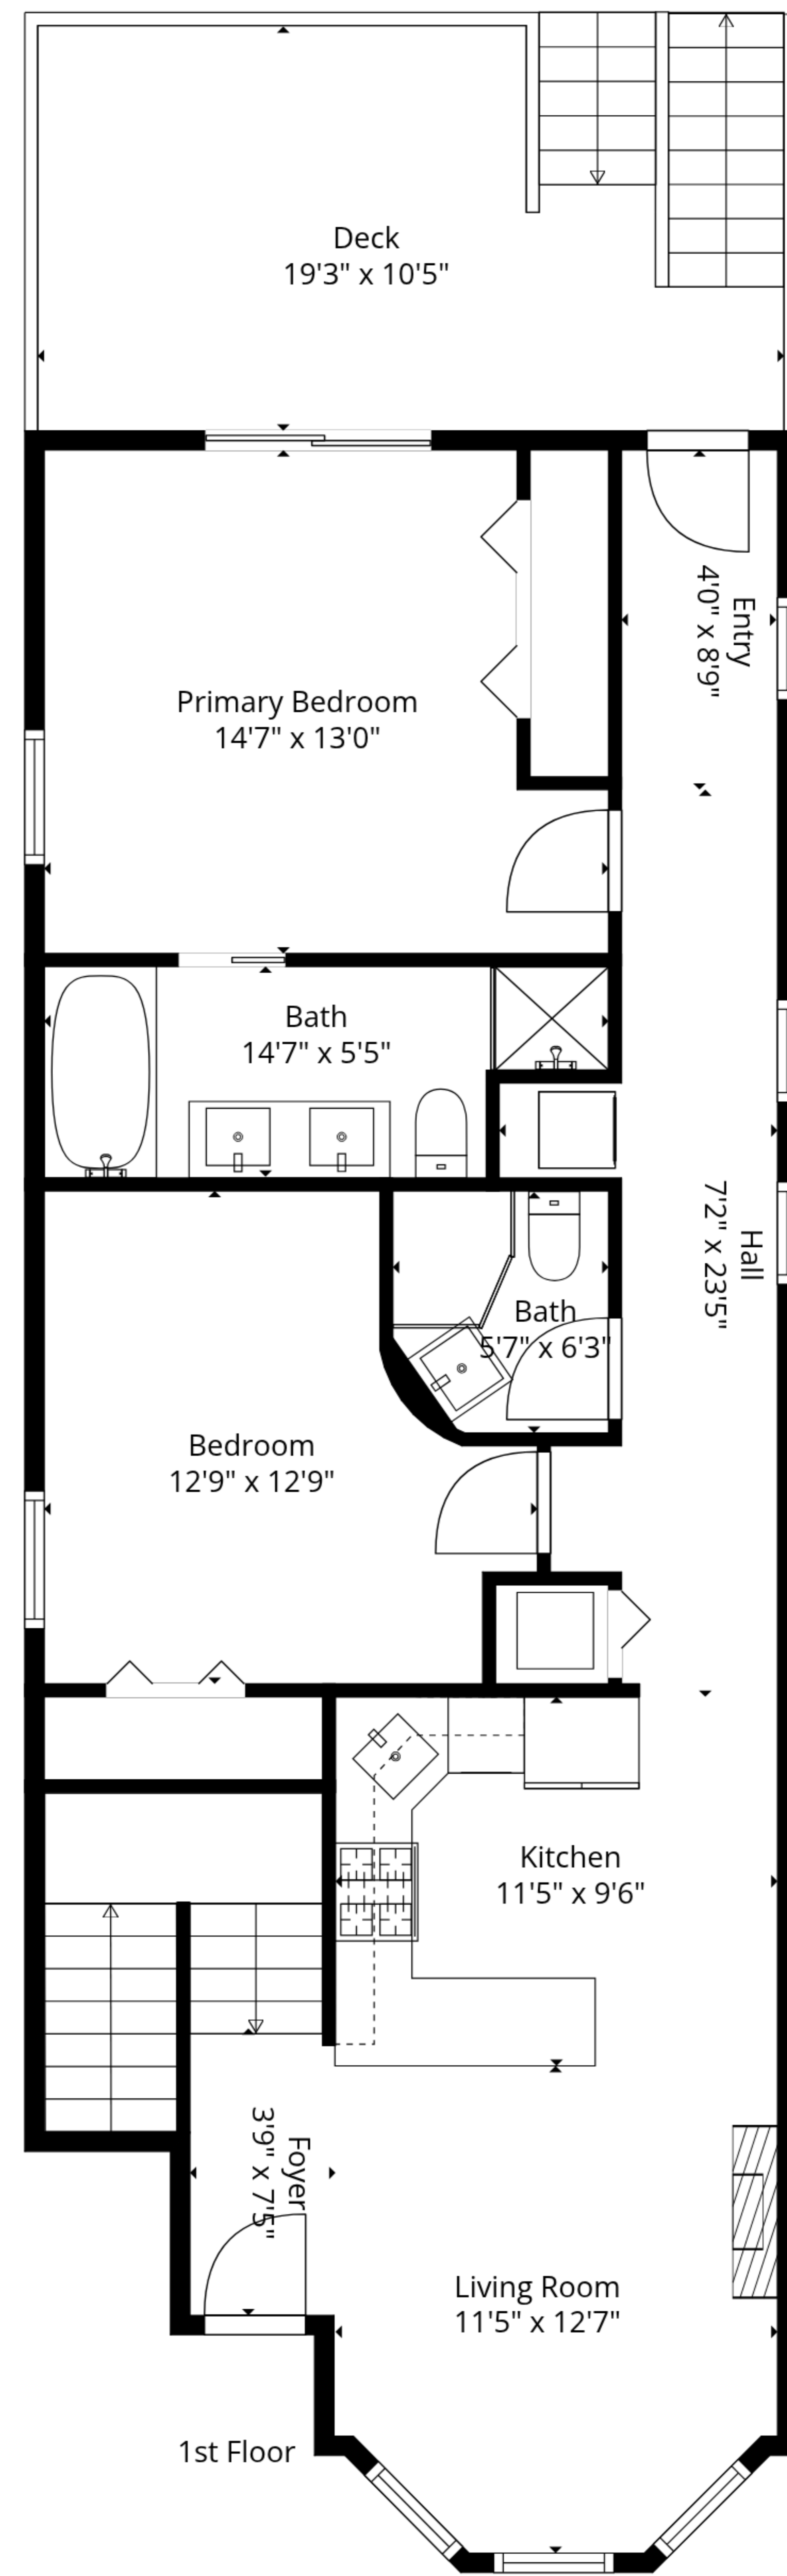

**TOTAL: 1828 sq. ft**

Basement 1: 877 sq. ft, 1st floor: 951 sq. ft

EXCLUDED AREAS: UTILITY: 43 sq. ft, DECK: 199 sq. ft, WALLS: 146 sq. ft

**TOTAL: 1828 sq. ft**

Basement 1: 877 sq. ft, 1st floor: 951 sq. ft

EXCLUDED AREAS: UTILITY: 43 sq. ft, DECK: 199 sq. ft, WALLS: 146 sq. ft

Basement 1

1st Floor

**TOTAL: 1828 sq. ft**

Basement 1: 877 sq. ft, 1st floor: 951 sq. ft

EXCLUDED AREAS: UTILITY: 43 sq. ft, DECK: 199 sq. ft, WALLS: 146 sq. ft