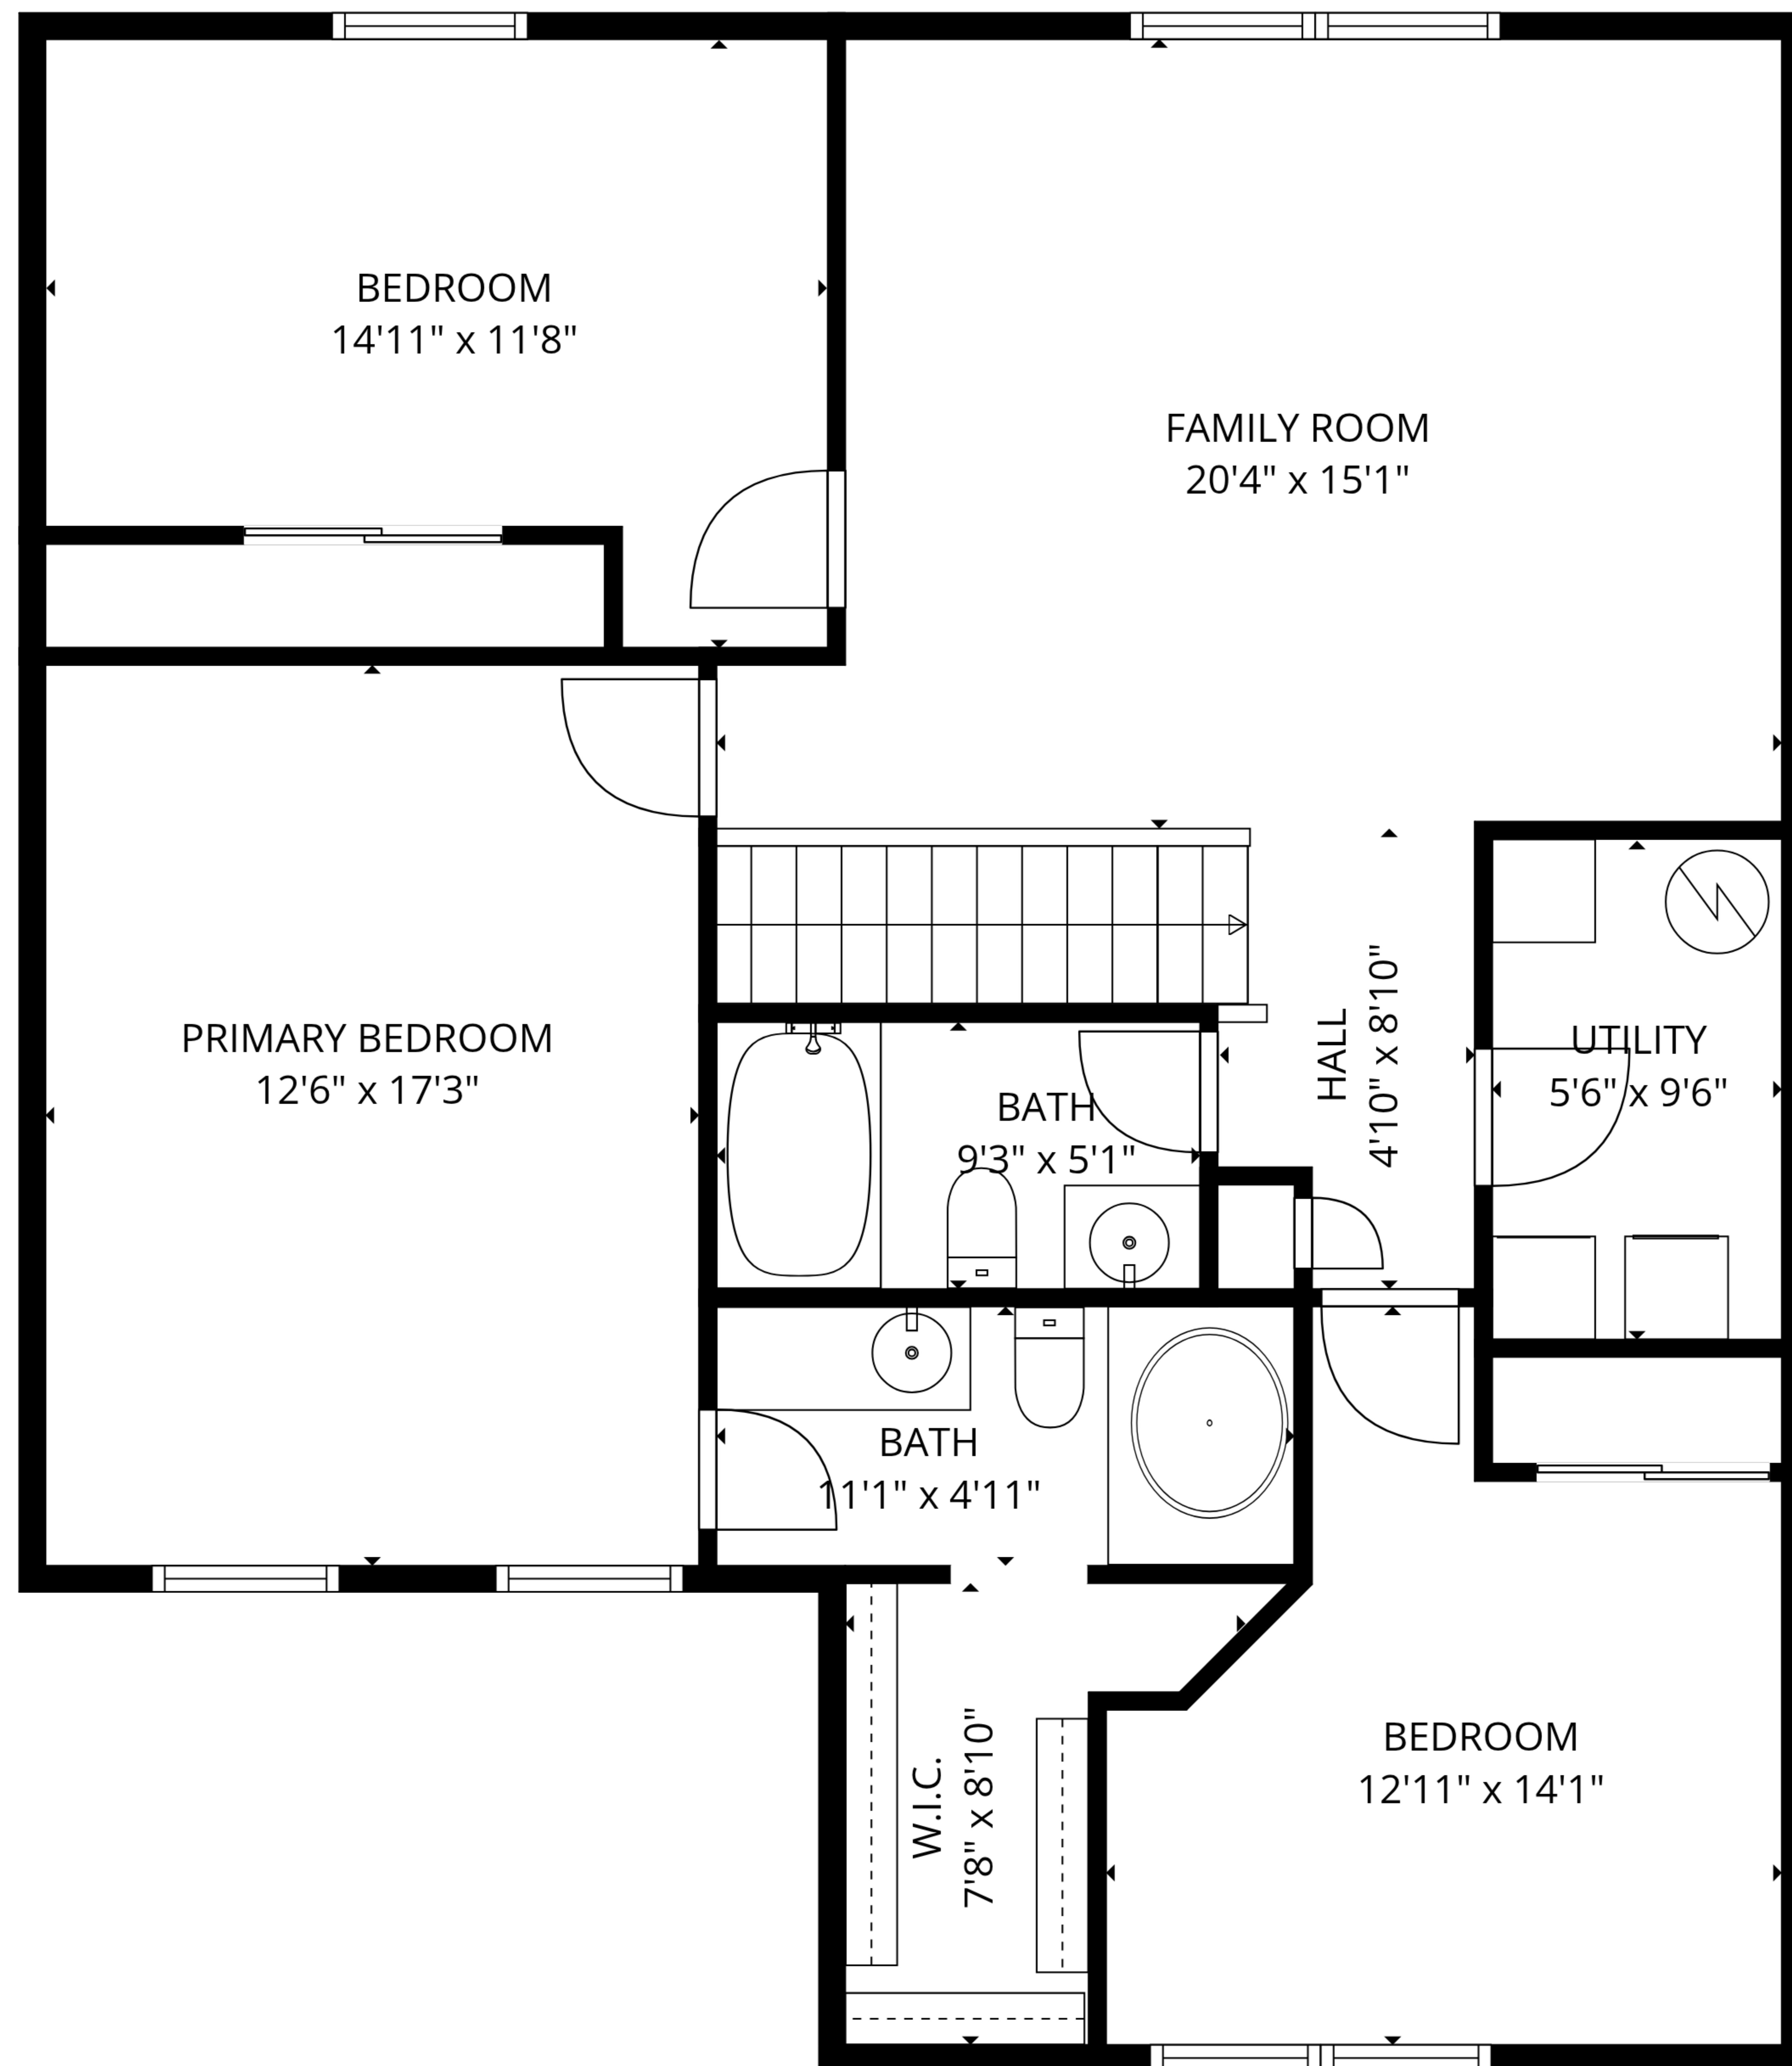

TOTAL: 1894 sq. ft

1st floor: 761 sq. ft, 2nd floor: 1133 sq. ft

EXCLUDED AREAS: GARAGE: 348 sq. ft, PATIO: 95 sq. ft, PORCH: 25 sq. ft,
WALLS: 159 sq. ft

TOTAL: 1894 sq. ft

1st floor: 761 sq. ft, 2nd floor: 1133 sq. ft

EXCLUDED AREAS: GARAGE: 348 sq. ft, PATIO: 95 sq. ft, PORCH: 25 sq. ft,
WALLS: 159 sq. ft

TOTAL: 1894 sq. ft
 1st floor: 761 sq. ft, 2nd floor: 1133 sq. ft
 EXCLUDED AREAS: GARAGE: 348 sq. ft, PATIO: 95 sq. ft, PORCH: 25 sq. ft,
 WALLS: 159 sq. ft