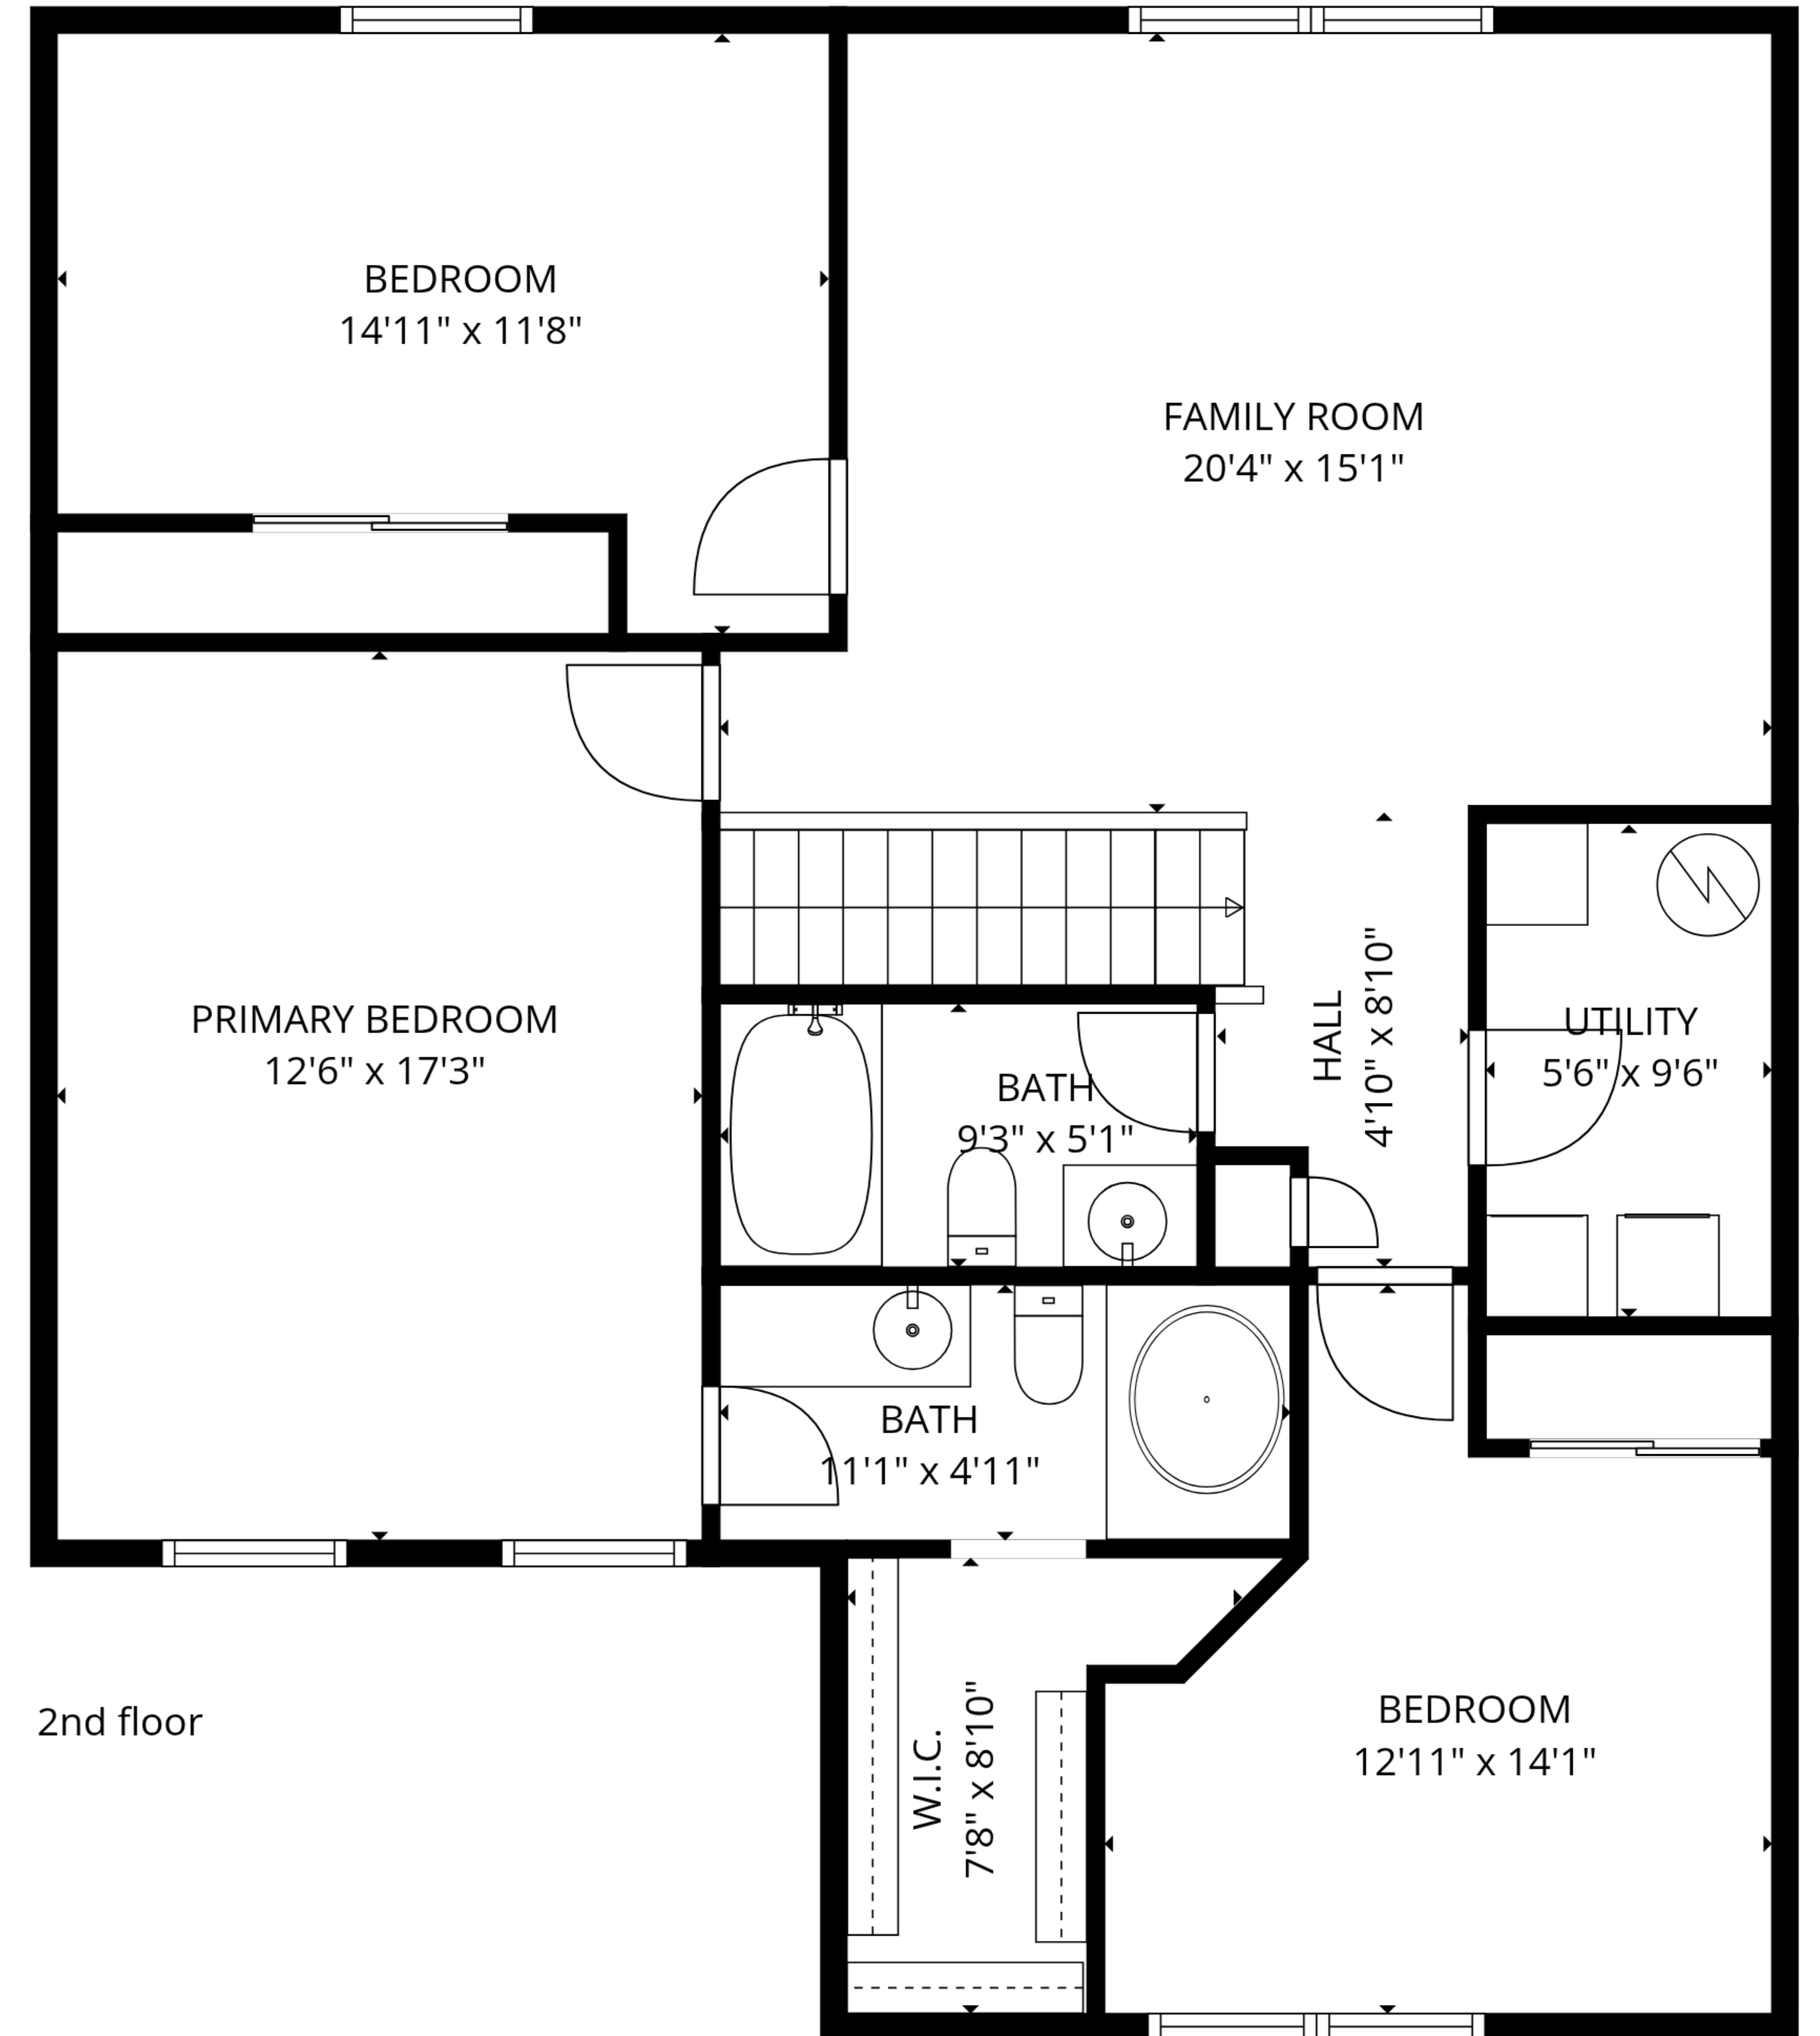

TOTAL: 1894 sq. ft

1st floor: 761 sq. ft, 2nd floor: 1133 sq. ft

EXCLUDED AREAS: GARAGE: 348 sq. ft, PATIO: 95 sq. ft, PORCH: 25 sq. ft,
WALLS: 159 sq. ft

TOTAL: 1894 sq. ft

1st floor: 761 sq. ft, 2nd floor: 1133 sq. ft

EXCLUDED AREAS: GARAGE: 348 sq. ft, PATIO: 95 sq. ft, PORCH: 25 sq. ft,
WALLS: 159 sq. ft

TOTAL: 1894 sq. ft
 1st floor: 761 sq. ft, 2nd floor: 1133 sq. ft
 EXCLUDED AREAS: GARAGE: 348 sq. ft, PATIO: 95 sq. ft, PORCH: 25 sq. ft,
 WALLS: 159 sq. ft