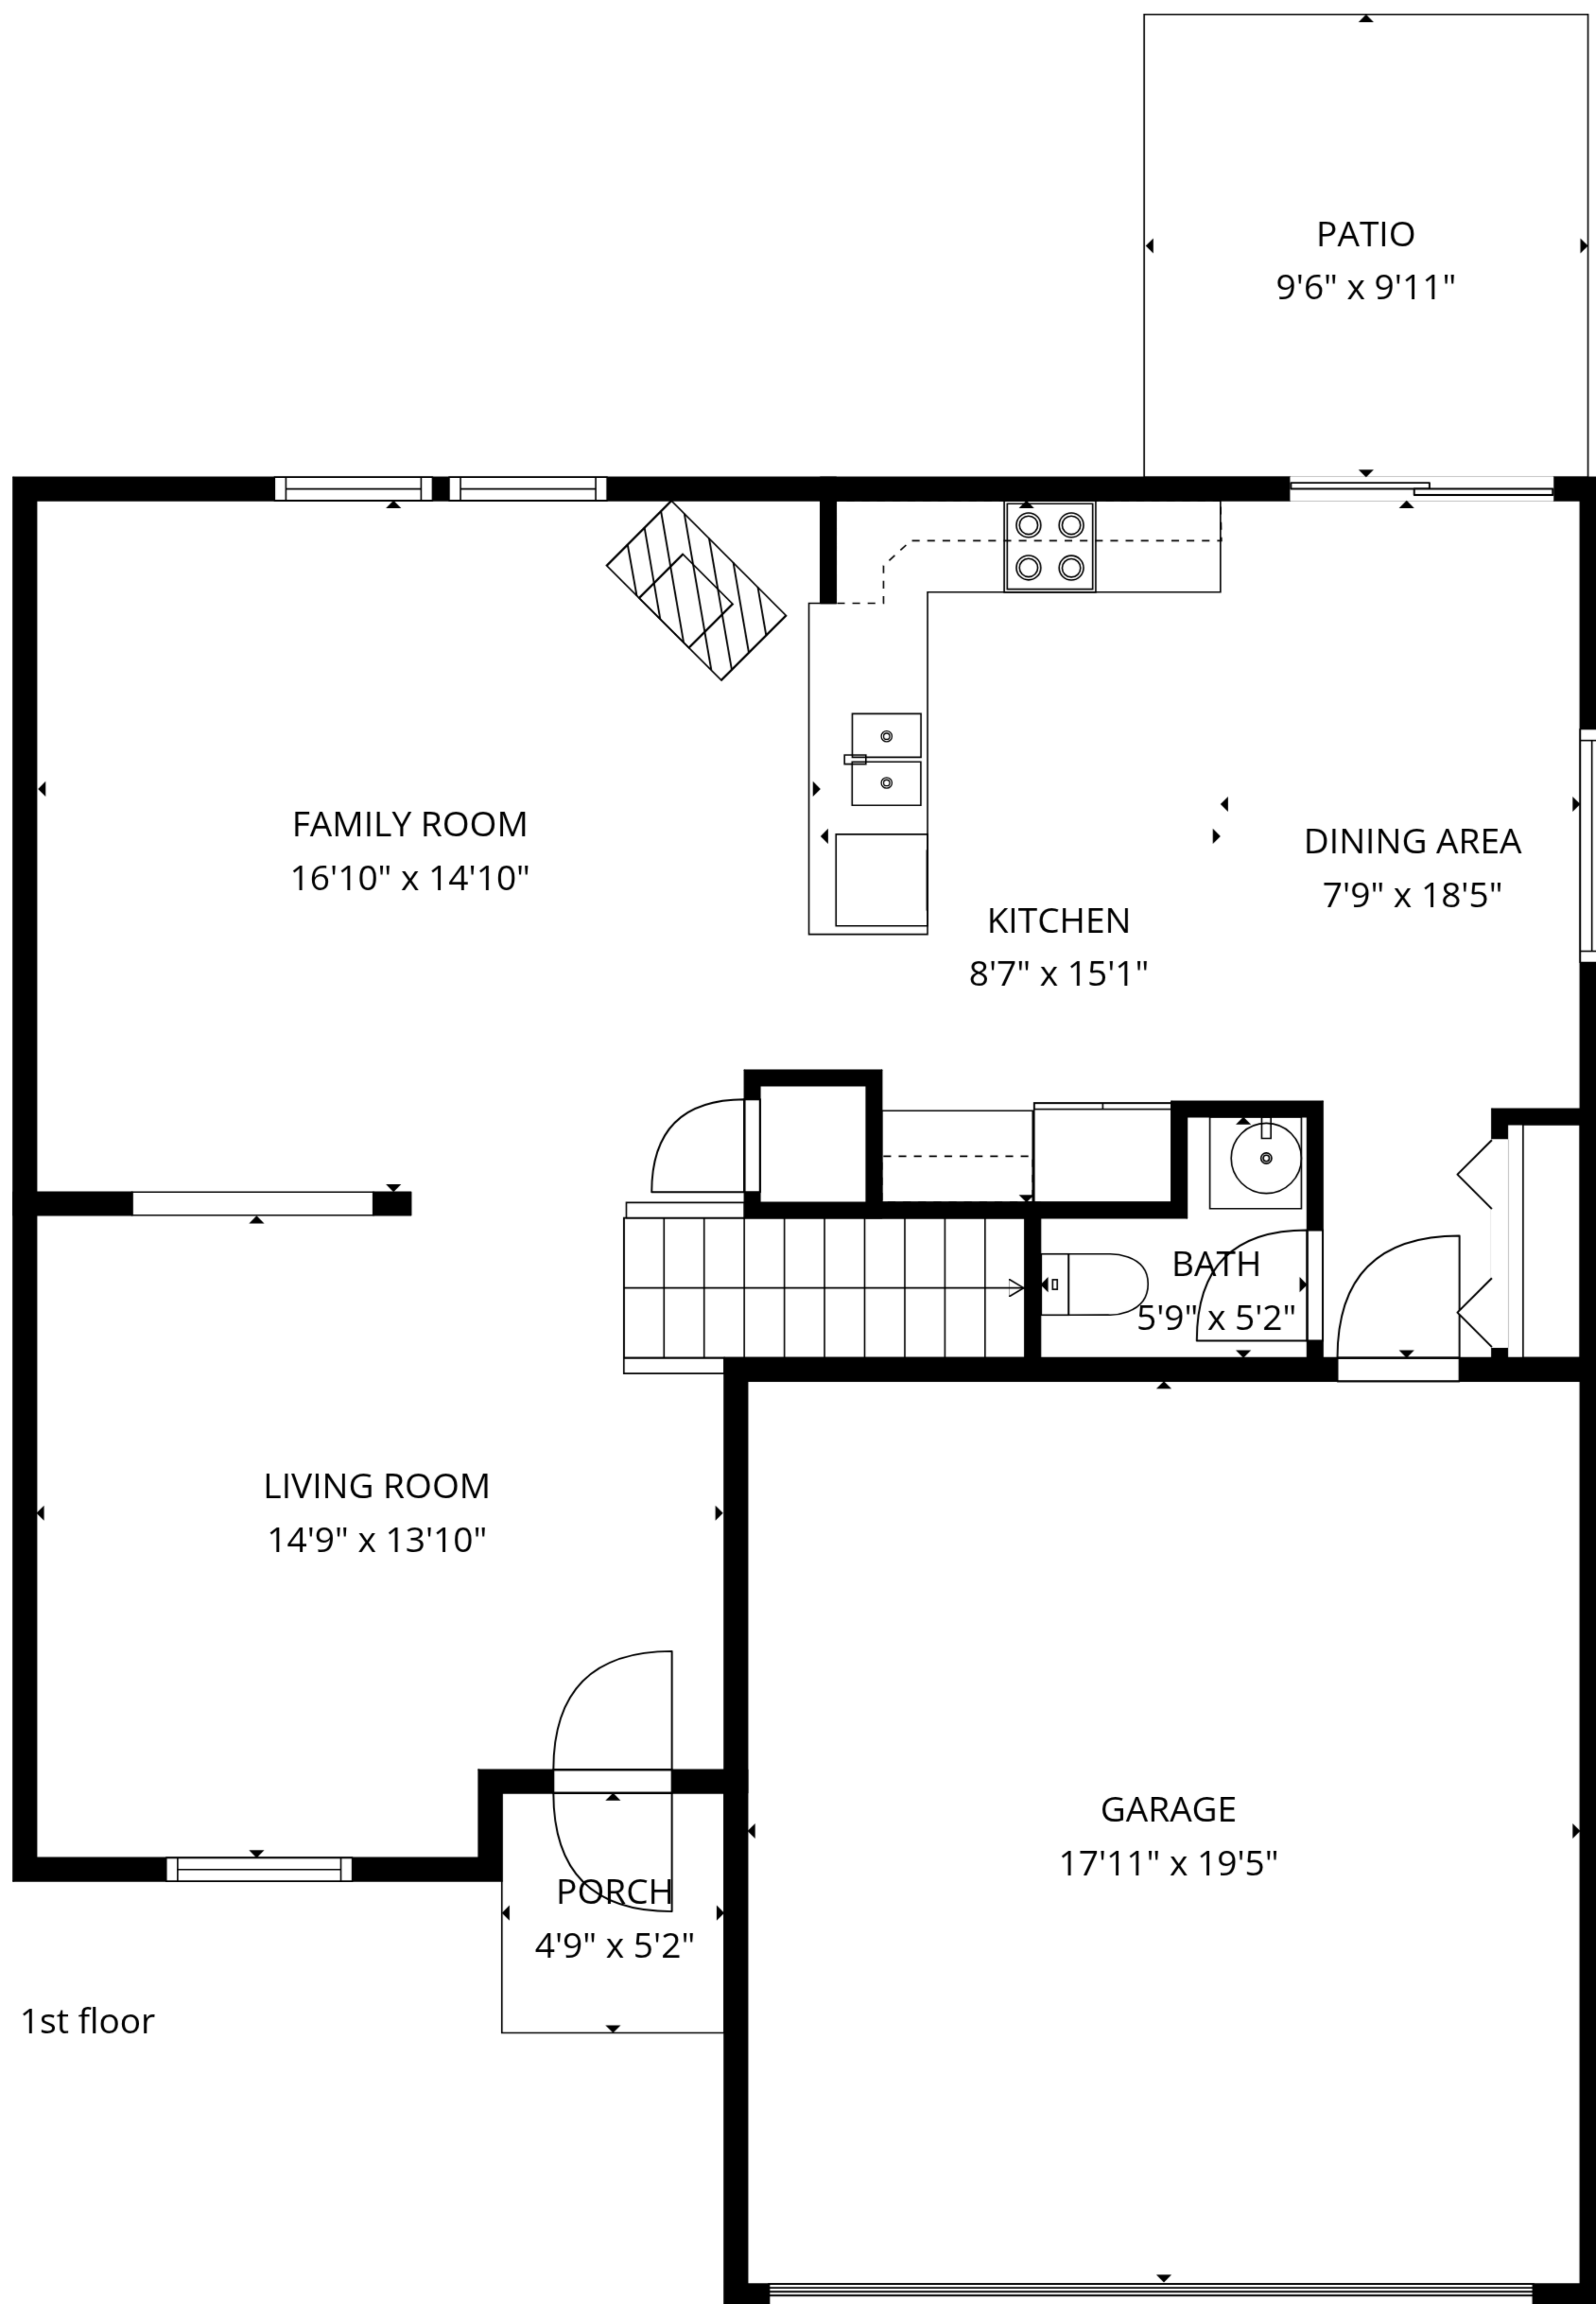

TOTAL: 1894 sq. ft

1st floor: 761 sq. ft, 2nd floor: 1133 sq. ft

EXCLUDED AREAS: GARAGE: 348 sq. ft, PATIO: 95 sq. ft, PORCH: 25 sq. ft,
WALLS: 159 sq. ft

TOTAL: 1894 sq. ft

1st floor: 761 sq. ft, 2nd floor: 1133 sq. ft

EXCLUDED AREAS: GARAGE: 348 sq. ft, PATIO: 95 sq. ft, PORCH: 25 sq. ft,
WALLS: 159 sq. ft

TOTAL: 1894 sq. ft
 1st floor: 761 sq. ft, 2nd floor: 1133 sq. ft
 EXCLUDED AREAS: GARAGE: 348 sq. ft, PATIO: 95 sq. ft, PORCH: 25 sq. ft,
 WALLS: 159 sq. ft