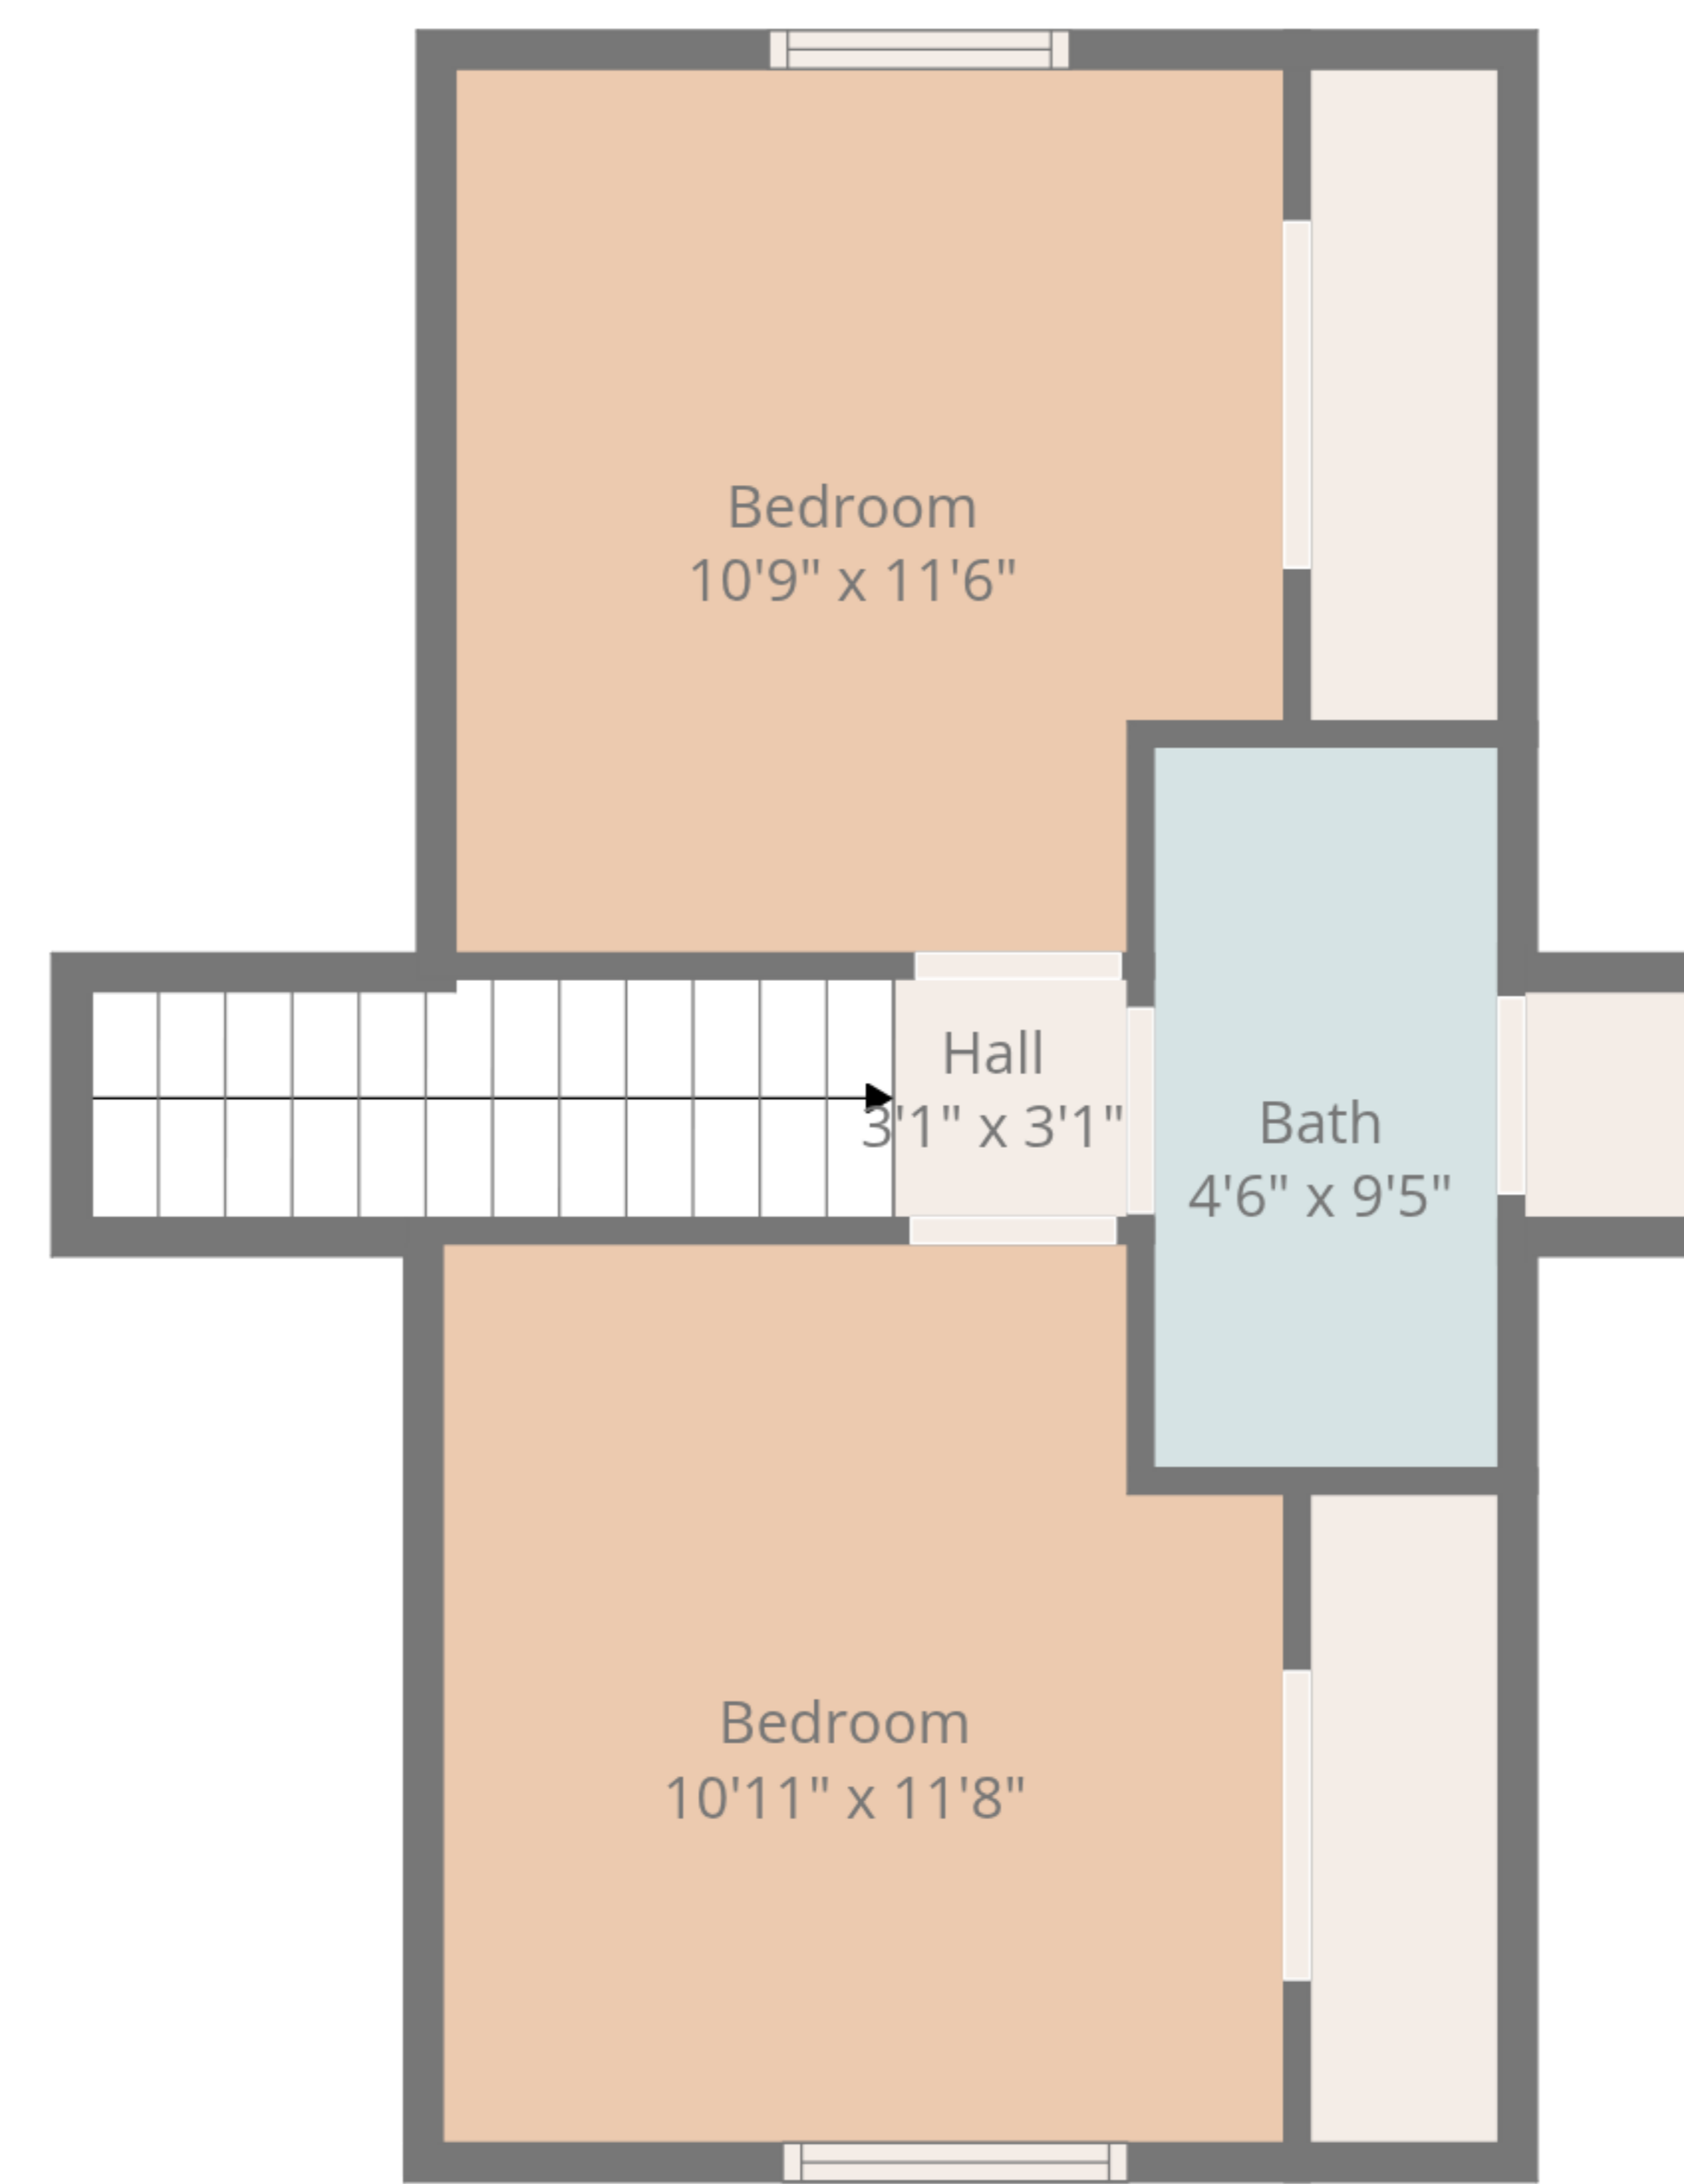

TOTAL: 1192 sq. ft

1st floor: 802 sq. ft, 2nd floor: 390 sq. ft

EXCLUDED AREAS: GARAGE: 432 sq. ft, WALLS: 135 sq. ft

TOTAL: 1192 sq. ft

1st floor: 802 sq. ft, 2nd floor: 390 sq. ft

EXCLUDED AREAS: GARAGE: 432 sq. ft, WALLS: 135 sq. ft

2nd Floor

1st Floor

TOTAL: 1192 sq. ft
 1st floor: 802 sq. ft, 2nd floor: 390 sq. ft
 EXCLUDED AREAS: GARAGE: 432 sq. ft, WALLS: 135 sq. ft