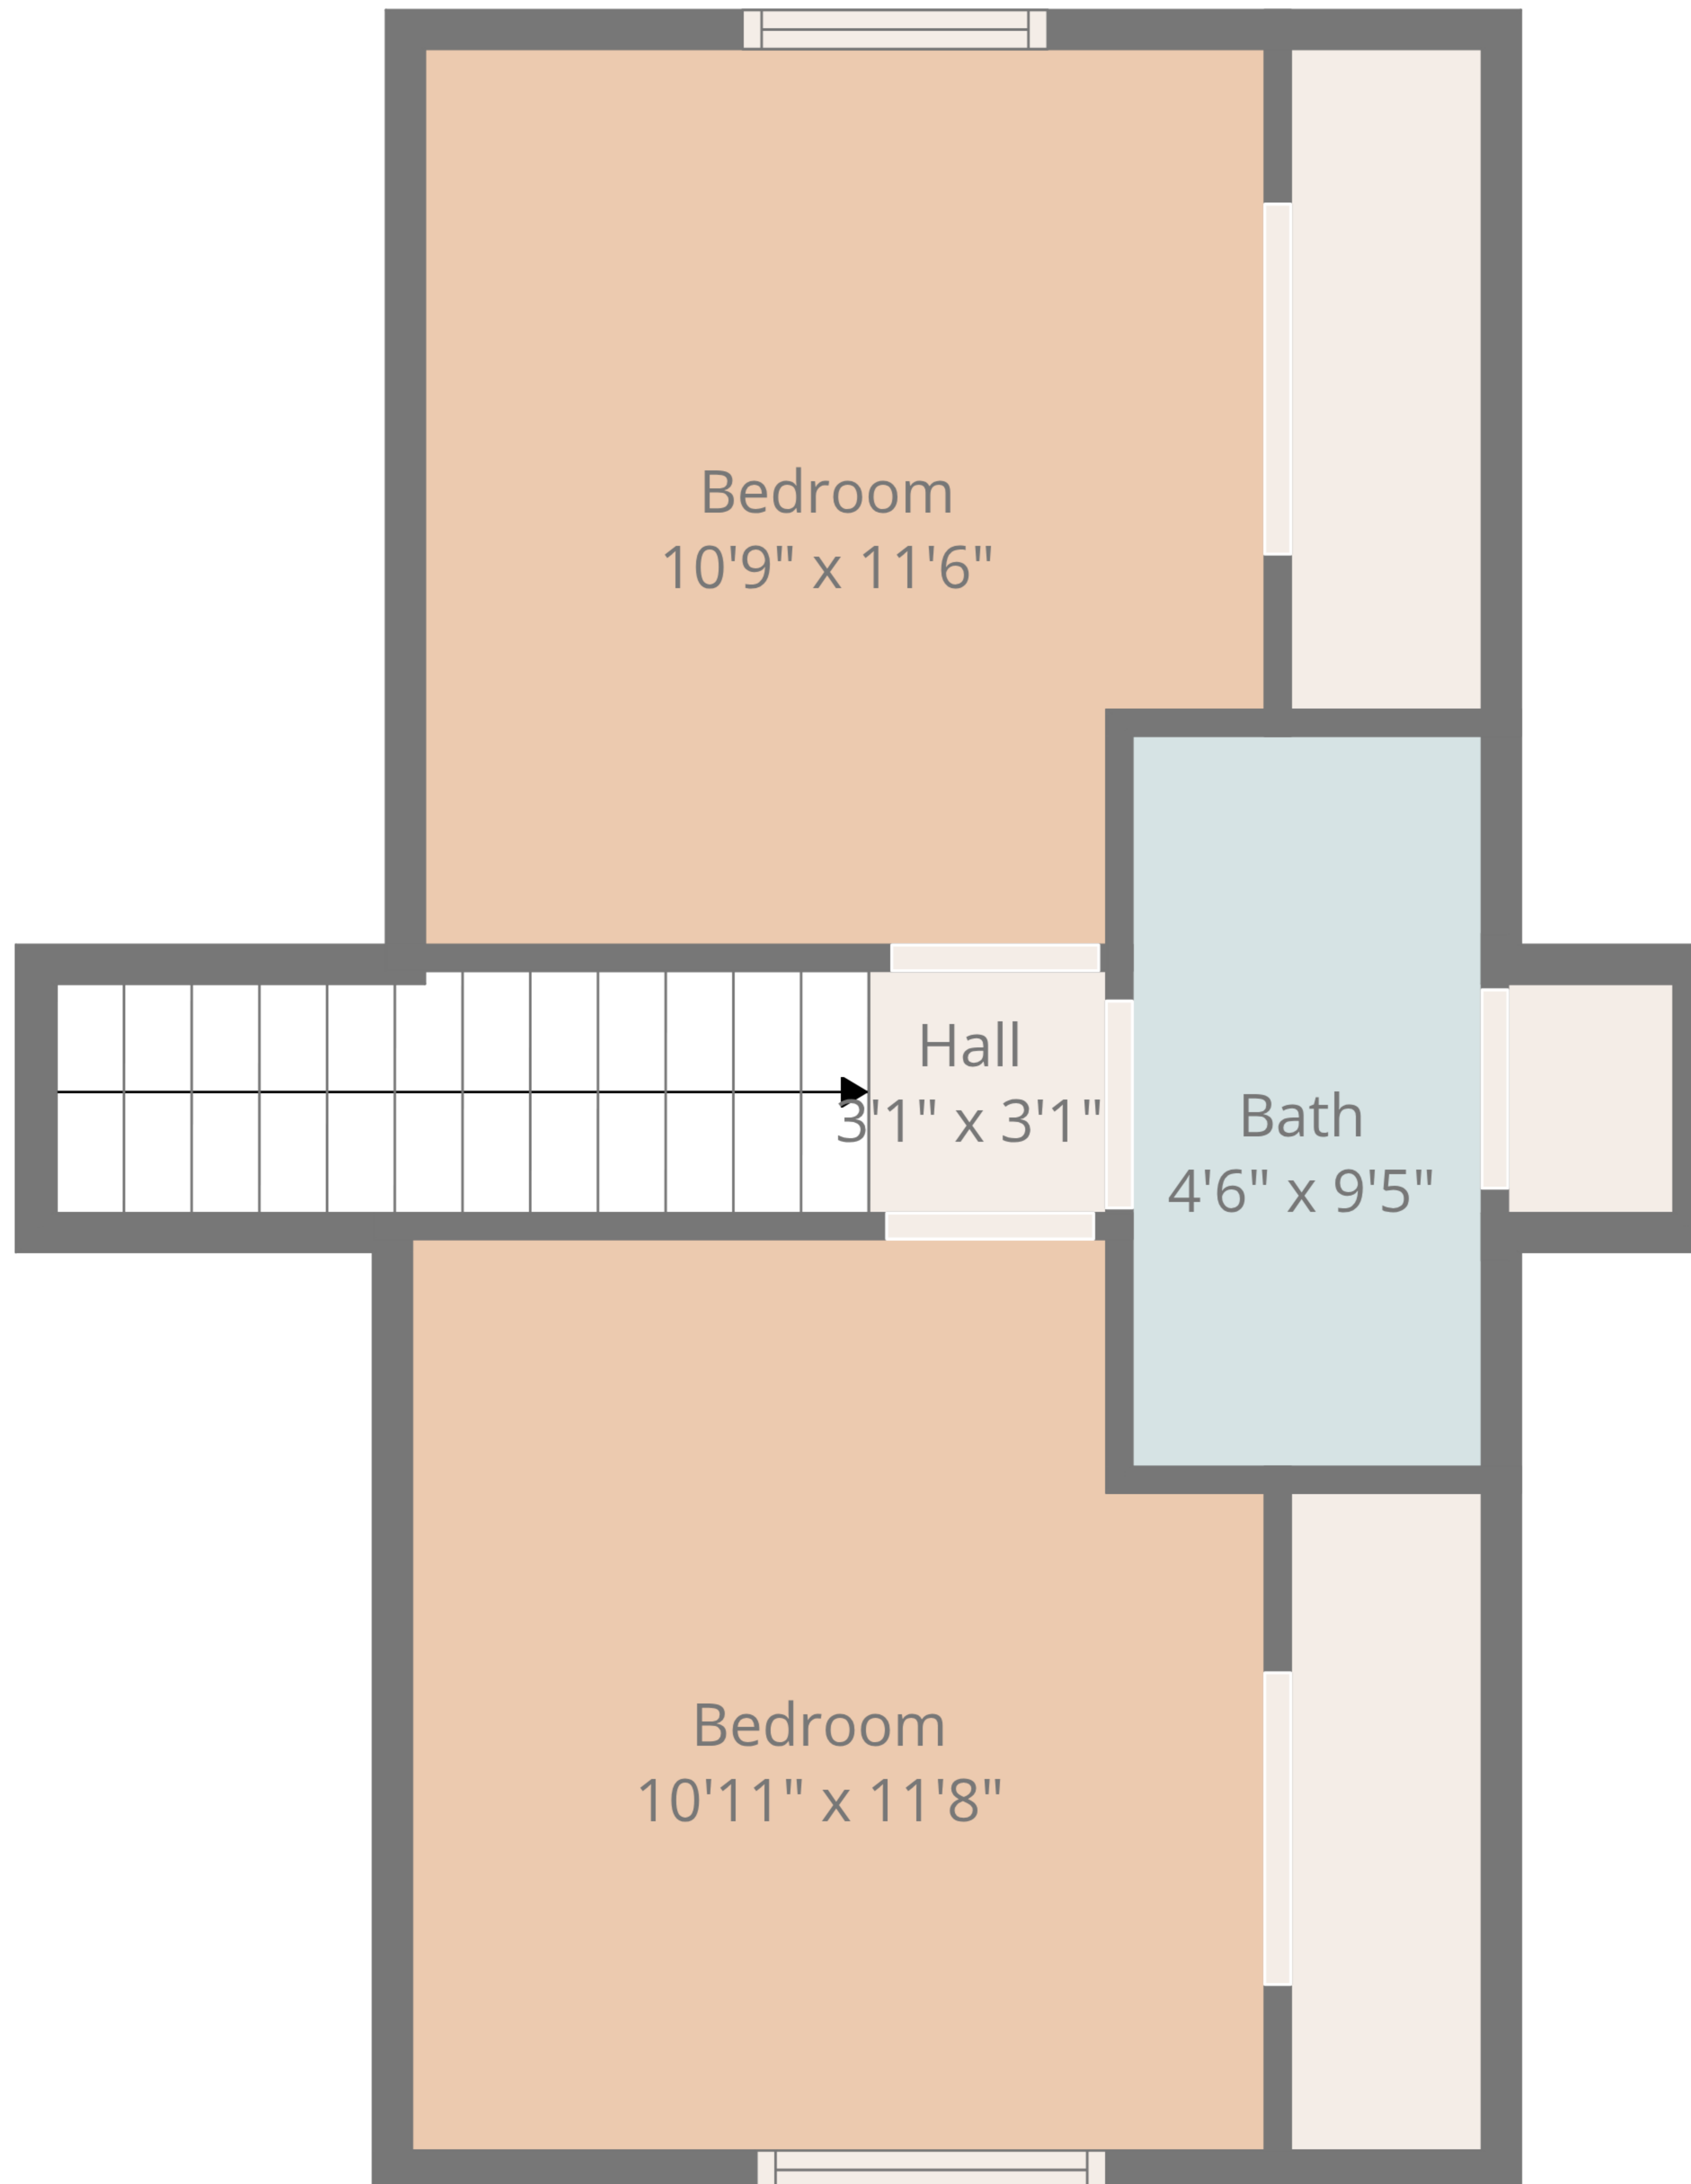

TOTAL: 1192 sq. ft

1st floor: 802 sq. ft, 2nd floor: 390 sq. ft

EXCLUDED AREAS: GARAGE: 432 sq. ft, WALLS: 135 sq. ft

TOTAL: 1192 sq. ft

1st floor: 802 sq. ft, 2nd floor: 390 sq. ft

EXCLUDED AREAS: GARAGE: 432 sq. ft, WALLS: 135 sq. ft

2nd Floor

1st Floor

TOTAL: 1192 sq. ft
 1st floor: 802 sq. ft, 2nd floor: 390 sq. ft
 EXCLUDED AREAS: GARAGE: 432 sq. ft, WALLS: 135 sq. ft