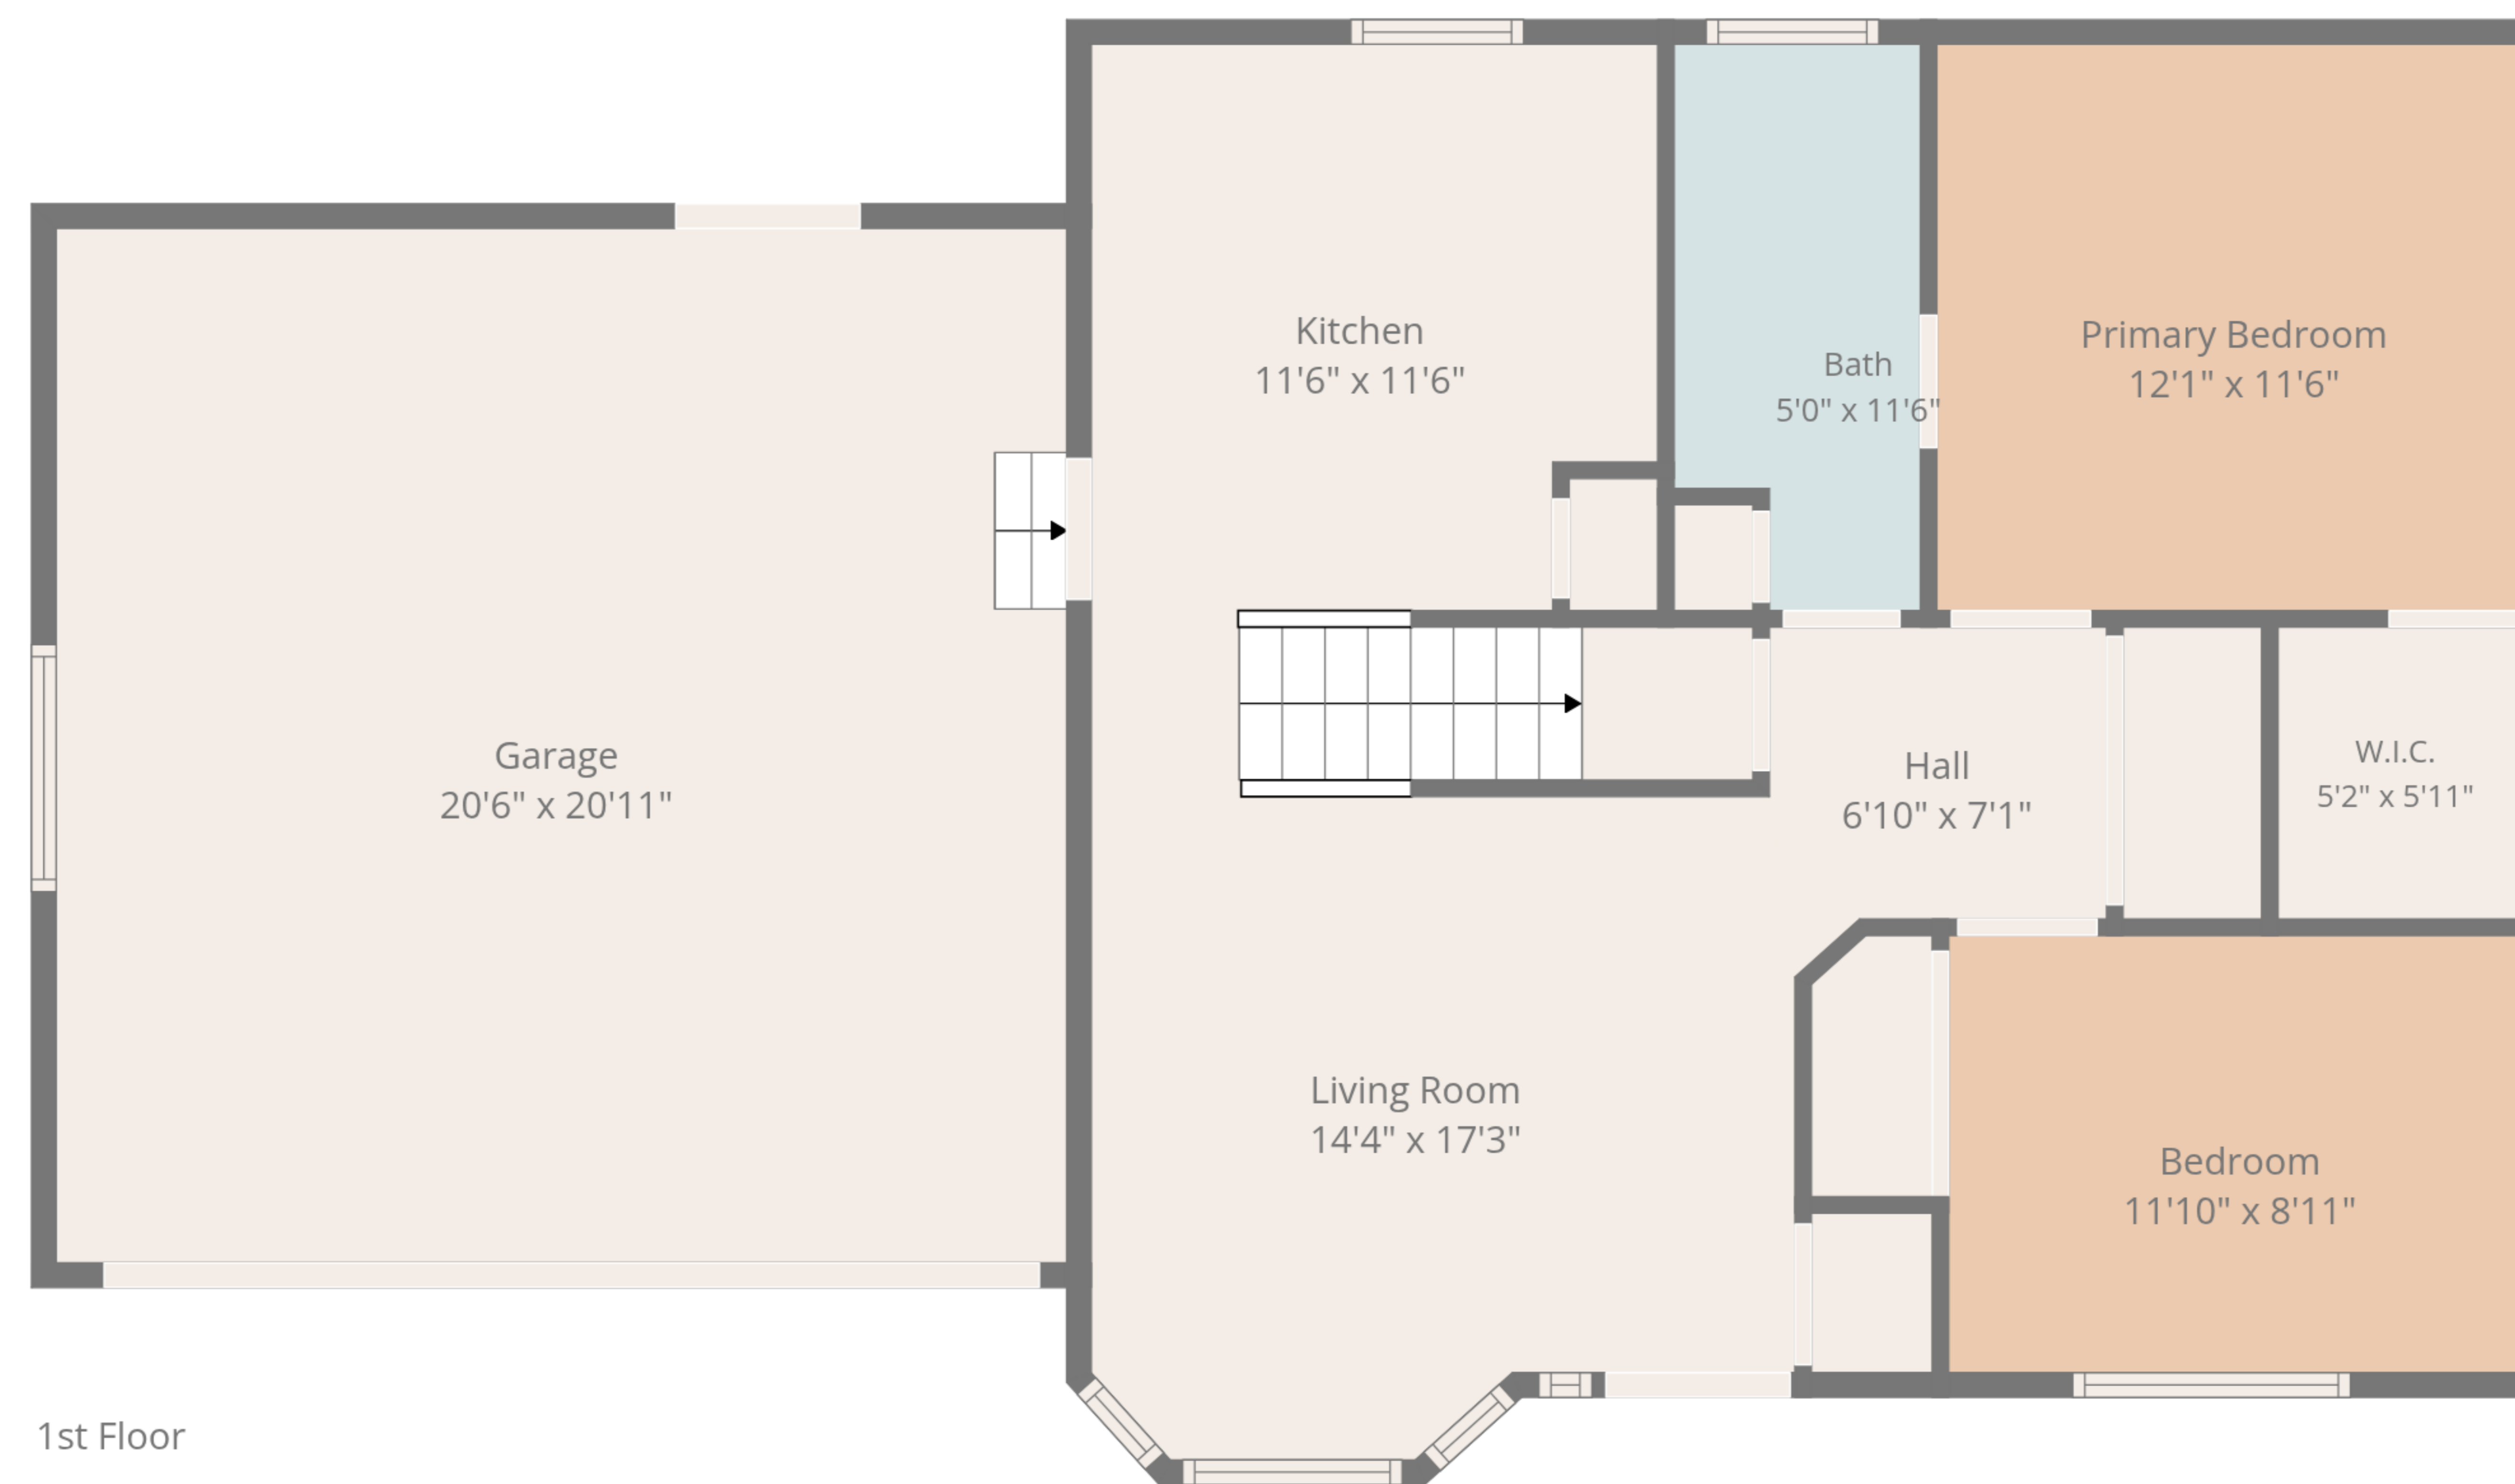

TOTAL: 1192 sq. ft

1st floor: 802 sq. ft, 2nd floor: 390 sq. ft

EXCLUDED AREAS: GARAGE: 432 sq. ft, WALLS: 135 sq. ft

TOTAL: 1192 sq. ft

1st floor: 802 sq. ft, 2nd floor: 390 sq. ft

EXCLUDED AREAS: GARAGE: 432 sq. ft, WALLS: 135 sq. ft

2nd Floor

1st Floor

TOTAL: 1192 sq. ft
 1st floor: 802 sq. ft, 2nd floor: 390 sq. ft
 EXCLUDED AREAS: GARAGE: 432 sq. ft, WALLS: 135 sq. ft