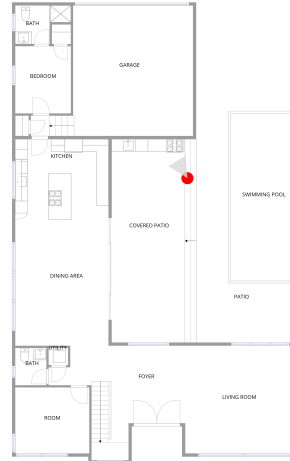

1380 Hollywood Blvd, Hollywood, FL, US

Room number	Room name	Room area	Room Dimensions
1	WC	31 sq. ft	5'1" x 6'1"
2	Utility	9 sq. ft	3'2" x 2'9"
3	Covered Patio	394 sq. ft	11'11" x 33'1"
4	Kitchen	206 sq. ft	15'2" x 13'7"
5	Bath	57 sq. ft	9'0" x 6'3"
6	Garage	558 sq. ft	26'4" x 21'2"

1380 Hollywood Blvd, Hollywood, FL, US

Room number	Room name	Room area	Room Dimensions
7	W.I.C.	108 sq. ft	11'3" x 9'6"
8	Primary Bath	129 sq. ft	11'4" x 11'5"
9	Bath	42 sq. ft	5'1" x 8'5"
10	No Space	No dimensions	No dimensions
11	Utility	6 sq. ft	2'4" x 2'8"
12	Bath	46 sq. ft	5'1" x 9'0"
13	Laundry	55 sq. ft	11'1" x 5'0"
14	Bath	49 sq. ft	7'10" x 6'3"

1380 Hollywood Blvd, Hollywood, FL, US

WC (1)

Floor 1 / 31 sq. ft

UTILITY (2)

Floor 1 / 9 sq. ft

1380 Hollywood Blvd, Hollywood, FL, US

COVERED PATIO (3)

Floor 1 / 394 sq. ft

KITCHEN (4)

Floor 1 / 206 sq. ft

1380 Hollywood Blvd, Hollywood, FL, US

KITCHEN (4)

Floor 1 / 206 sq. ft

BATH (5)

Floor 1 / 57 sq. ft

1380 Hollywood Blvd, Hollywood, FL, US