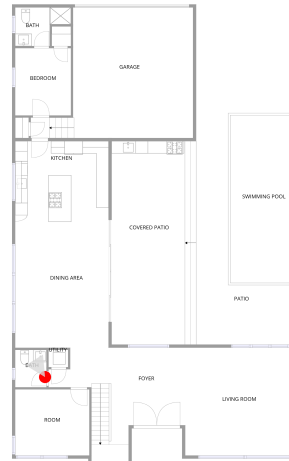

1380 Hollywood Blvd, Hollywood, FL, US

Room number	Room name	Room area	Room Dimensions
1	WC	31 sq. ft	5'1" x 6'1"
2	Utility	9 sq. ft	3'2" x 2'9"
3	Covered Patio	394 sq. ft	11'11" x 33'1"
4	Kitchen	206 sq. ft	15'2" x 13'7"
5	Bath	57 sq. ft	9'0" x 6'3"
6	Garage	558 sq. ft	26'4" x 21'2"

1380 Hollywood Blvd, Hollywood, FL, US

Room number	Room name	Room area	Room Dimensions
7	W.I.C.	108 sq. ft	11'3" x 9'6"
8	Primary Bath	129 sq. ft	11'4" x 11'5"
9	Bath	42 sq. ft	5'1" x 8'5"
10	No Space	No dimensions	No dimensions
11	Utility	6 sq. ft	2'4" x 2'8"
12	Bath	46 sq. ft	5'1" x 9'0"
13	Laundry	55 sq. ft	11'1" x 5'0"
14	Bath	49 sq. ft	7'10" x 6'3"

1380 Hollywood Blvd, Hollywood, FL, US

WC (1)

Floor 1 / 31 sq. ft

UTILITY (2)

Floor 1 / 9 sq. ft

1380 Hollywood Blvd, Hollywood, FL, US

COVERED PATIO (3)

Floor 1 / 394 sq. ft

KITCHEN (4)

Floor 1 / 206 sq. ft

1380 Hollywood Blvd, Hollywood, FL, US

KITCHEN (4)

Floor 1 / 206 sq. ft

BATH (5)

Floor 1 / 57 sq. ft

1380 Hollywood Blvd, Hollywood, FL, US