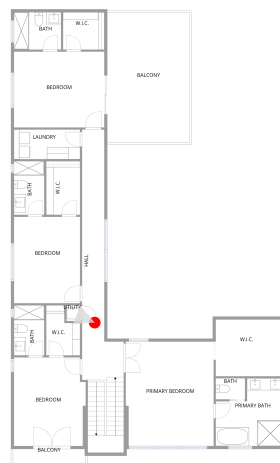

1380 Hollywood Blvd, Hollywood, FL, US

Room number	Room name	Room area	Room Dimensions
1	WC	31 sq. ft	5'1" x 6'1"
2	Utility	9 sq. ft	3'2" x 2'9"
3	Covered Patio	394 sq. ft	11'11" x 33'1"
4	Kitchen	206 sq. ft	15'2" x 13'7"
5	Bath	57 sq. ft	9'0" x 6'3"
6	Garage	558 sq. ft	26'4" x 21'2"

1380 Hollywood Blvd, Hollywood, FL, US

Room number	Room name	Room area	Room Dimensions
7	W.I.C.	108 sq. ft	11'3" x 9'6"
8	Primary Bath	129 sq. ft	11'4" x 11'5"
9	Bath	42 sq. ft	5'1" x 8'5"
10	No Space	No dimensions	No dimensions
11	Utility	6 sq. ft	2'4" x 2'8"
12	Bath	46 sq. ft	5'1" x 9'0"
13	Laundry	55 sq. ft	11'1" x 5'0"
14	Bath	49 sq. ft	7'10" x 6'3"

KITCHEN (4)

Floor 1 / 206 sq. ft

1380 Hollywood Blvd, Hollywood, FL, US

KITCHEN (4)

Floor 1 / 206 sq. ft

BATH (5)

Floor 1 / 57 sq. ft

1380 Hollywood Blvd, Hollywood, FL, US

Floor 2 / 42 sq. ft

1380 Hollywood Blvd, Hollywood, FL, US

No space (10)

Floor 2 / No dimensions

UTILITY (11)

Floor 2 / 6 sq. ft

1380 Hollywood Blvd, Hollywood, FL, US

BATH (12)
Floor 2 / 46 sq. ft