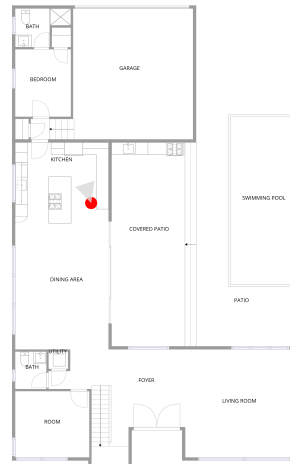

1380 Hollywood Blvd, Hollywood, FL, US

Room number	Room name	Room area	Room Dimensions
1	WC	31 sq. ft	5'1" x 6'1"
2	Utility	9 sq. ft	3'2" x 2'9"
3	Covered Patio	394 sq. ft	11'11" x 33'1"
4	Kitchen	206 sq. ft	15'2" x 13'7"
5	Bath	57 sq. ft	9'0" x 6'3"
6	Garage	558 sq. ft	26'4" x 21'2"

1380 Hollywood Blvd, Hollywood, FL, US

Room number	Room name	Room area	Room Dimensions
7	W.I.C.	108 sq. ft	11'3" x 9'6"
8	Primary Bath	129 sq. ft	11'4" x 11'5"
9	Bath	42 sq. ft	5'1" x 8'5"
10	No Space	No dimensions	No dimensions
11	Utility	6 sq. ft	2'4" x 2'8"
12	Bath	46 sq. ft	5'1" x 9'0"
13	Laundry	55 sq. ft	11'1" x 5'0"
14	Bath	49 sq. ft	7'10" x 6'3"

1380 Hollywood Blvd, Hollywood, FL, US

WC (1)

Floor 1 / 31 sq. ft

UTILITY (2)

Floor 1 / 9 sq. ft

1380 Hollywood Blvd, Hollywood, FL, US

COVERED PATIO (3)

Floor 1 / 394 sq. ft

KITCHEN (4)

Floor 1 / 206 sq. ft

1380 Hollywood Blvd, Hollywood, FL, US

KITCHEN (4)

Floor 1 / 206 sq. ft

BATH (5)

Floor 1 / 57 sq. ft

1380 Hollywood Blvd, Hollywood, FL, US