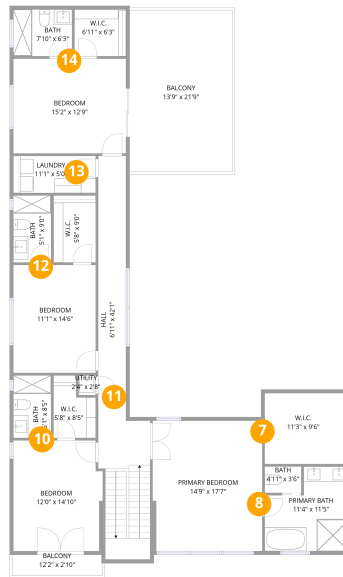

1380 Hollywood Blvd, Hollywood, FL, US

Room number	Room name	Room area	Room Dimensions
1	WC	31 sq. ft	5'1" x 6'1"
2	Utility	9 sq. ft	3'2" x 2'9"
3	Covered Patio	394 sq. ft	11'11" x 33'1"
4	Kitchen	206 sq. ft	15'2" x 13'7"
5	Bath	57 sq. ft	9'0" x 6'3"
6	Garage	558 sq. ft	26'4" x 21'2"

1380 Hollywood Blvd, Hollywood, FL, US

Room number	Room name	Room area	Room Dimensions
7	W.I.C.	108 sq. ft	11'3" x 9'6"
8	Primary Bath	129 sq. ft	11'4" x 11'5"
9	Bath	42 sq. ft	5'1" x 8'5"
10	No Space	No dimensions	No dimensions
11	Utility	6 sq. ft	2'4" x 2'8"
12	Bath	46 sq. ft	5'1" x 9'0"
13	Laundry	55 sq. ft	11'1" x 5'0"
14	Bath	49 sq. ft	7'10" x 6'3"

1380 Hollywood Blvd, Hollywood, FL, US

WC (1)

Floor 1 / 31 sq. ft

UTILITY (2)

Floor 1 / 9 sq. ft

1380 Hollywood Blvd, Hollywood, FL, US

COVERED PATIO (3)

Floor 1 / 394 sq. ft

KITCHEN (4)

Floor 1 / 206 sq. ft

1380 Hollywood Blvd, Hollywood, FL, US

KITCHEN (4)

Floor 1 / 206 sq. ft

BATH (5)

Floor 1 / 57 sq. ft

1380 Hollywood Blvd, Hollywood, FL, US