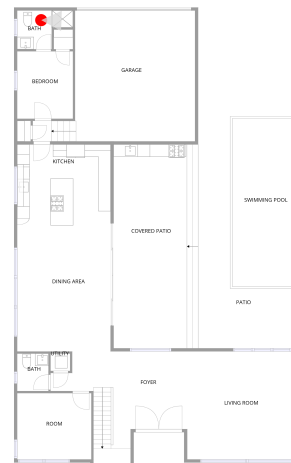

1380 Hollywood Blvd, Hollywood, FL, US

Room number	Room name	Room area	Room Dimensions
1	WC	31 sq. ft	5'1" x 6'1"
2	Utility	9 sq. ft	3'2" x 2'9"
3	Covered Patio	394 sq. ft	11'11" x 33'1"
4	Kitchen	206 sq. ft	15'2" x 13'7"
5	Bath	57 sq. ft	9'0" x 6'3"
6	Garage	558 sq. ft	26'4" x 21'2"

1380 Hollywood Blvd, Hollywood, FL, US

Room number	Room name	Room area	Room Dimensions
7	W.I.C.	108 sq. ft	11'3" x 9'6"
8	Primary Bath	129 sq. ft	11'4" x 11'5"
9	Bath	42 sq. ft	5'1" x 8'5"
10	No Space	No dimensions	No dimensions
11	Utility	6 sq. ft	2'4" x 2'8"
12	Bath	46 sq. ft	5'1" x 9'0"
13	Laundry	55 sq. ft	11'1" x 5'0"
14	Bath	49 sq. ft	7'10" x 6'3"

KITCHEN (4)

Floor 1 / 206 sq. ft

1380 Hollywood Blvd, Hollywood, FL, US

KITCHEN (4)

Floor 1 / 206 sq. ft

BATH (5)

Floor 1 / 57 sq. ft

1380 Hollywood Blvd, Hollywood, FL, US

GARAGE (6)

Floor 1 / 558 sq. ft

W.I.C. (7)

Floor 2 / 108 sq. ft

1380 Hollywood Blvd, Hollywood, FL, US

PRIMARY BATH (8)

Floor 2 / 129 sq. ft

BATH (9)