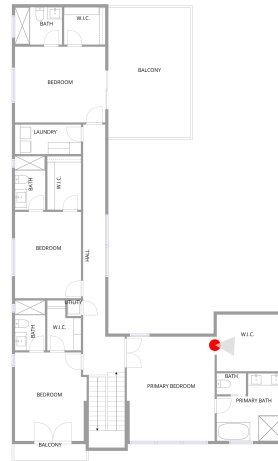

W.I.C. (7)

Floor 2 / 108 sq. ft