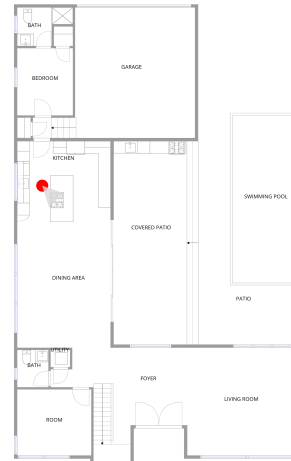

1380 Hollywood Blvd, Hollywood, FL, US

Room number	Room name	Room area	Room Dimensions
1	WC	31 sq. ft	5'1" x 6'1"
2	Utility	9 sq. ft	3'2" x 2'9"
3	Covered Patio	394 sq. ft	11'11" x 33'1"
4	Kitchen	206 sq. ft	15'2" x 13'7"
5	Bath	57 sq. ft	9'0" x 6'3"
6	Garage	558 sq. ft	26'4" x 21'2"

1380 Hollywood Blvd, Hollywood, FL, US

Room number	Room name	Room area	Room Dimensions
7	W.I.C.	108 sq. ft	11'3" x 9'6"
8	Primary Bath	129 sq. ft	11'4" x 11'5"
9	Bath	42 sq. ft	5'1" x 8'5"
10	No Space	No dimensions	No dimensions
11	Utility	6 sq. ft	2'4" x 2'8"
12	Bath	46 sq. ft	5'1" x 9'0"
13	Laundry	55 sq. ft	11'1" x 5'0"
14	Bath	49 sq. ft	7'10" x 6'3"

KITCHEN (4)

Floor 1 / 206 sq. ft

1380 Hollywood Blvd, Hollywood, FL, US

KITCHEN (4)

Floor 1 / 206 sq. ft

BATH (5)

Floor 1 / 57 sq. ft

1380 Hollywood Blvd, Hollywood, FL, US

GARAGE (6)

Floor 1 / 558 sq. ft

W.I.C. (7)

Floor 2 / 108 sq. ft

1380 Hollywood Blvd, Hollywood, FL, US

PRIMARY BATH (8)

Floor 2 / 129 sq. ft

BATH (9)