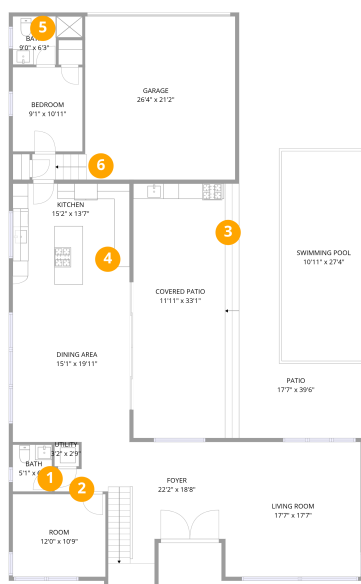

1380 Hollywood Blvd, Hollywood, FL, US

Room number	Room name	Room area	Room Dimensions
1	WC	31 sq. ft	5'1" x 6'1"
2	Utility	9 sq. ft	3'2" x 2'9"
3	Covered Patio	394 sq. ft	11'11" x 33'1"
4	Kitchen	206 sq. ft	15'2" x 13'7"
5	Bath	57 sq. ft	9'0" x 6'3"
6	Garage	558 sq. ft	26'4" x 21'2"

1380 Hollywood Blvd, Hollywood, FL, US

Room number	Room name	Room area	Room Dimensions
7	W.I.C.	108 sq. ft	11'3" x 9'6"
8	Primary Bath	129 sq. ft	11'4" x 11'5"
9	Bath	42 sq. ft	5'1" x 8'5"
10	No Space	No dimensions	No dimensions
11	Utility	6 sq. ft	2'4" x 2'8"
12	Bath	46 sq. ft	5'1" x 9'0"
13	Laundry	55 sq. ft	11'1" x 5'0"
14	Bath	49 sq. ft	7'10" x 6'3"

1380 Hollywood Blvd, Hollywood, FL, US

WC (1)

Floor 1 / 31 sq. ft

UTILITY (2)

Floor 1 / 9 sq. ft

1380 Hollywood Blvd, Hollywood, FL, US

COVERED PATIO (3)

Floor 1 / 394 sq. ft

KITCHEN (4)

Floor 1 / 206 sq. ft

1380 Hollywood Blvd, Hollywood, FL, US

KITCHEN (4)

Floor 1 / 206 sq. ft

BATH (5)

Floor 1 / 57 sq. ft

1380 Hollywood Blvd, Hollywood, FL, US