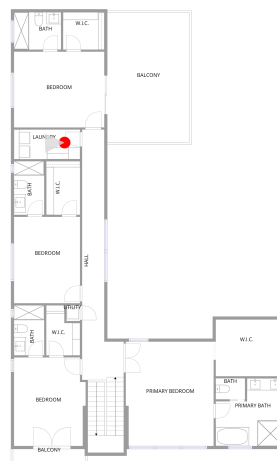

LAUNDRY (13)
Floor 2 / 55 sq. ft