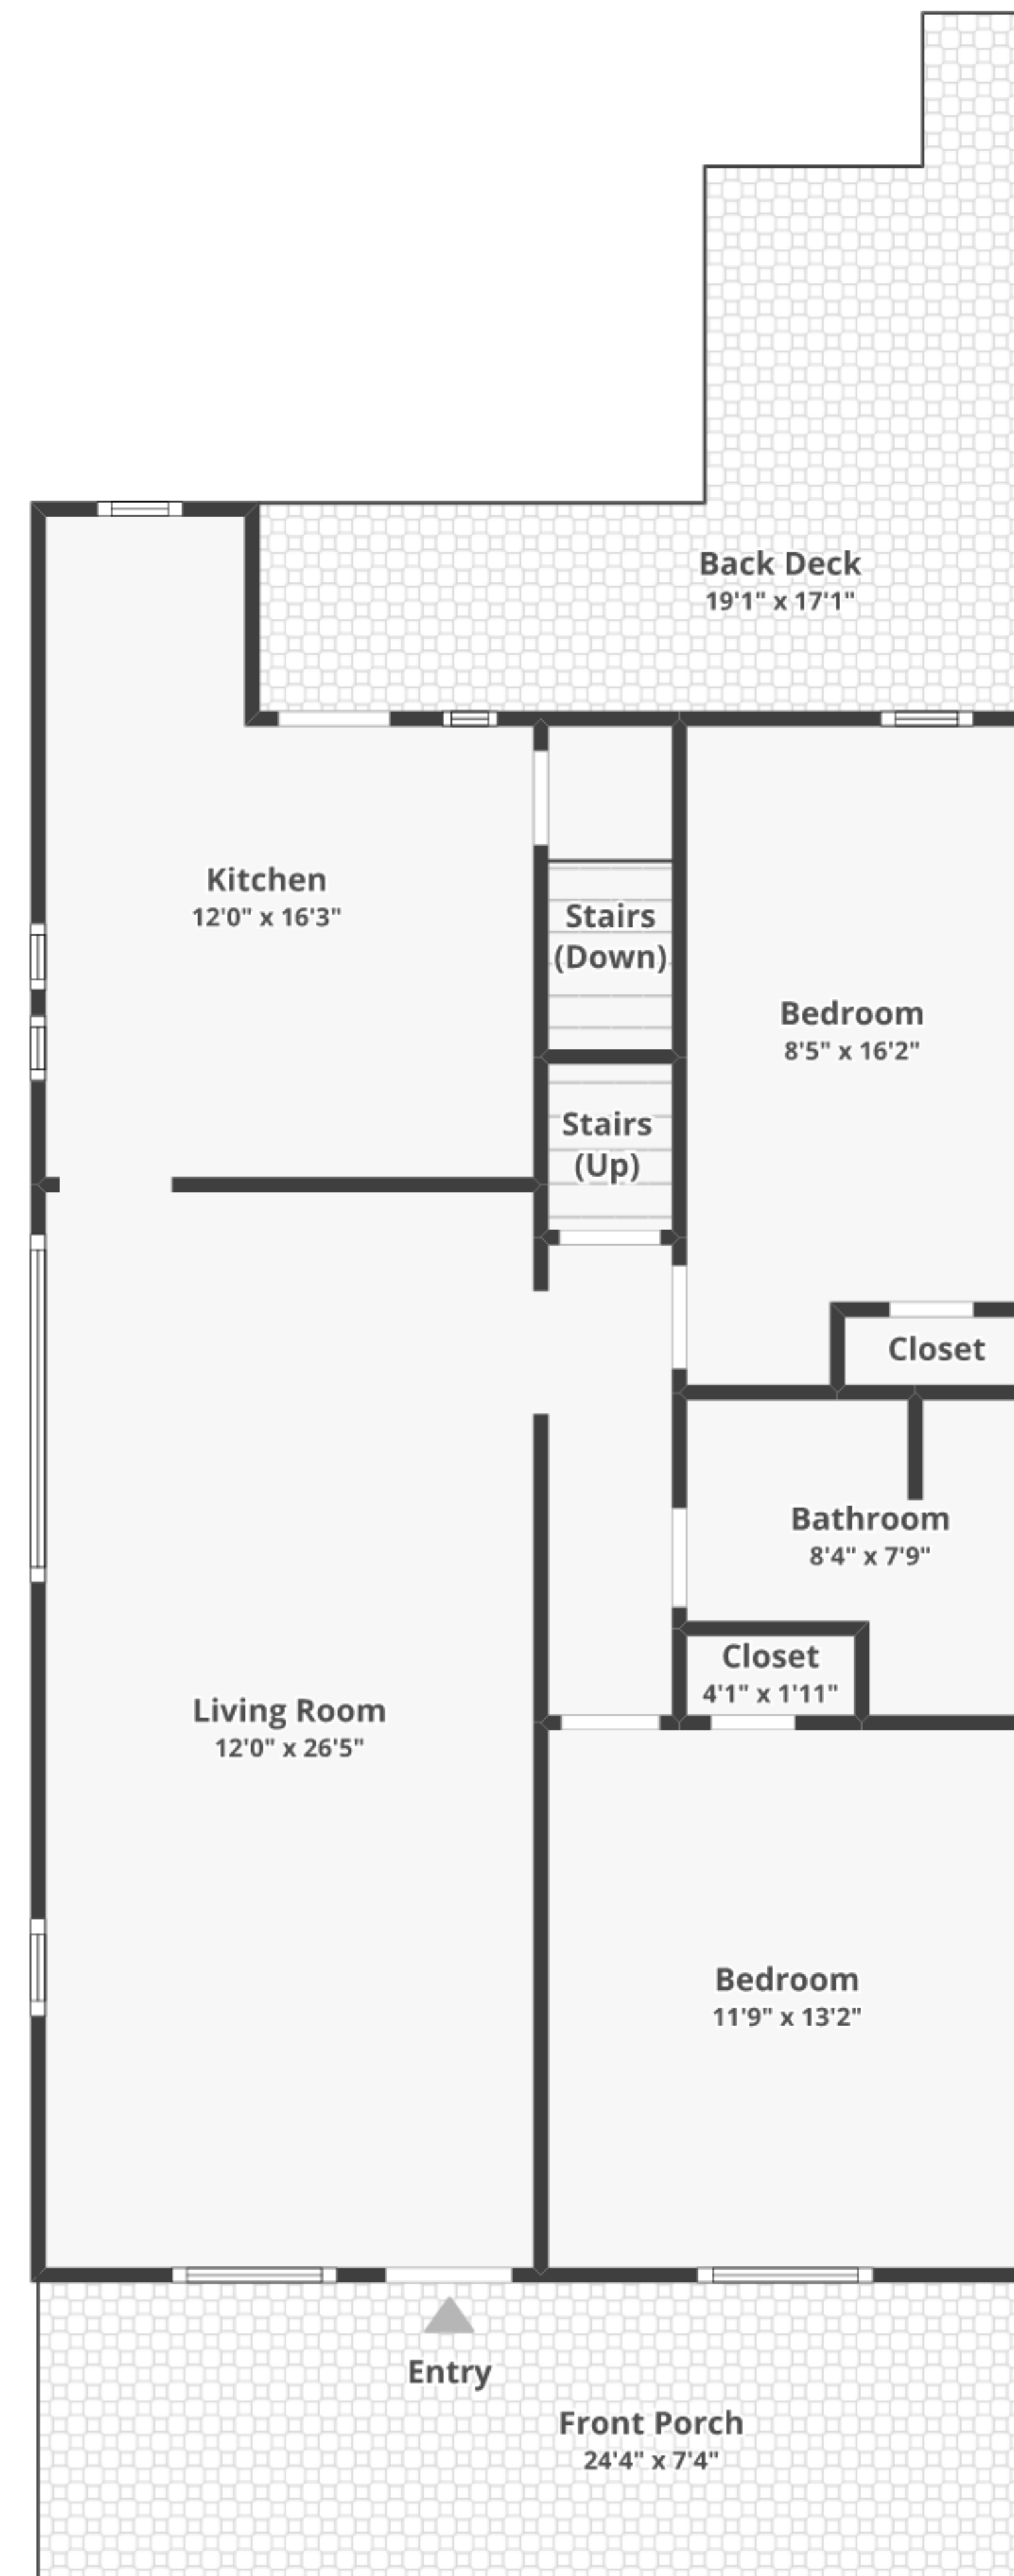

141 Hoover St, Schuylkill Haven, PA 17972

Total finished area: ~1,444.31 sq. ft.

Total unfinished area: ~959.25 sq. ft.

Floor 1

Finished area: ~885.4 sq. ft.

Unfinished area: ~0 sq. ft.