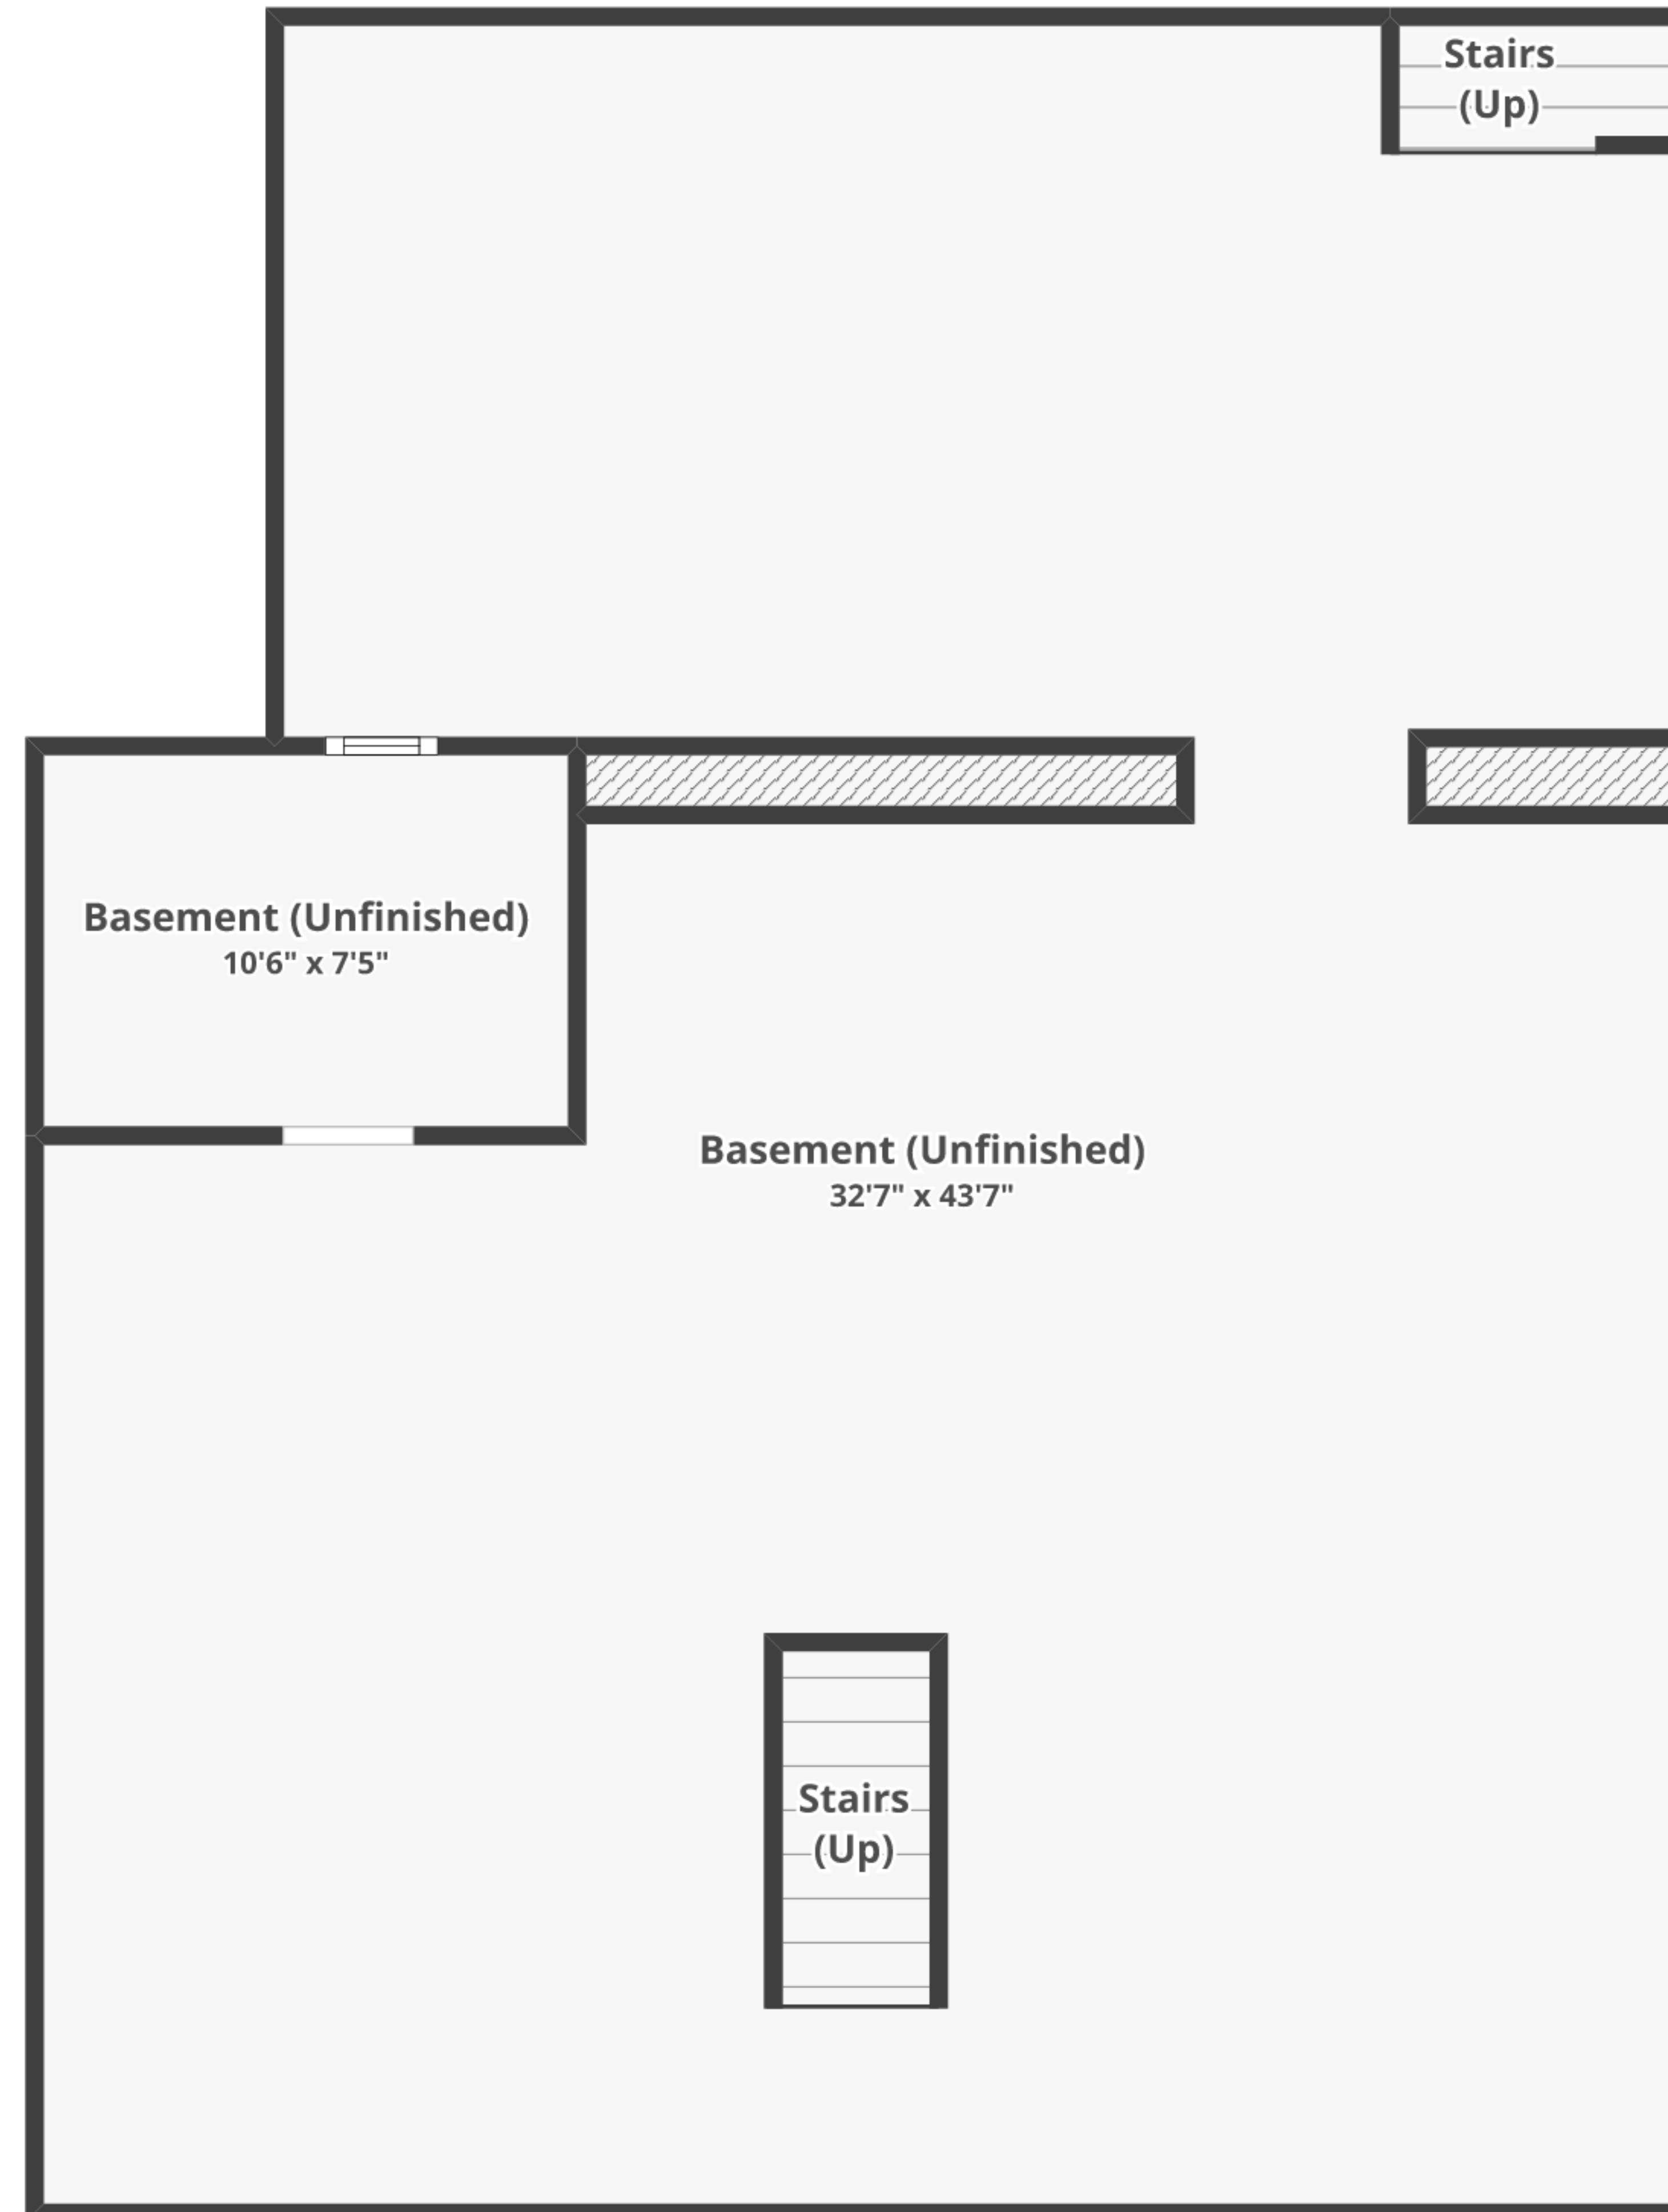

# 3216 Sweet Arrow Lake Rd, Pine Grove, PA 17963

Total finished area: ~2,409.11 sq. ft.

Total unfinished area: ~1,295.92 sq. ft.

## Basement

Finished area: ~0 sq. ft.

Unfinished area: ~1,290.87 sq. ft.