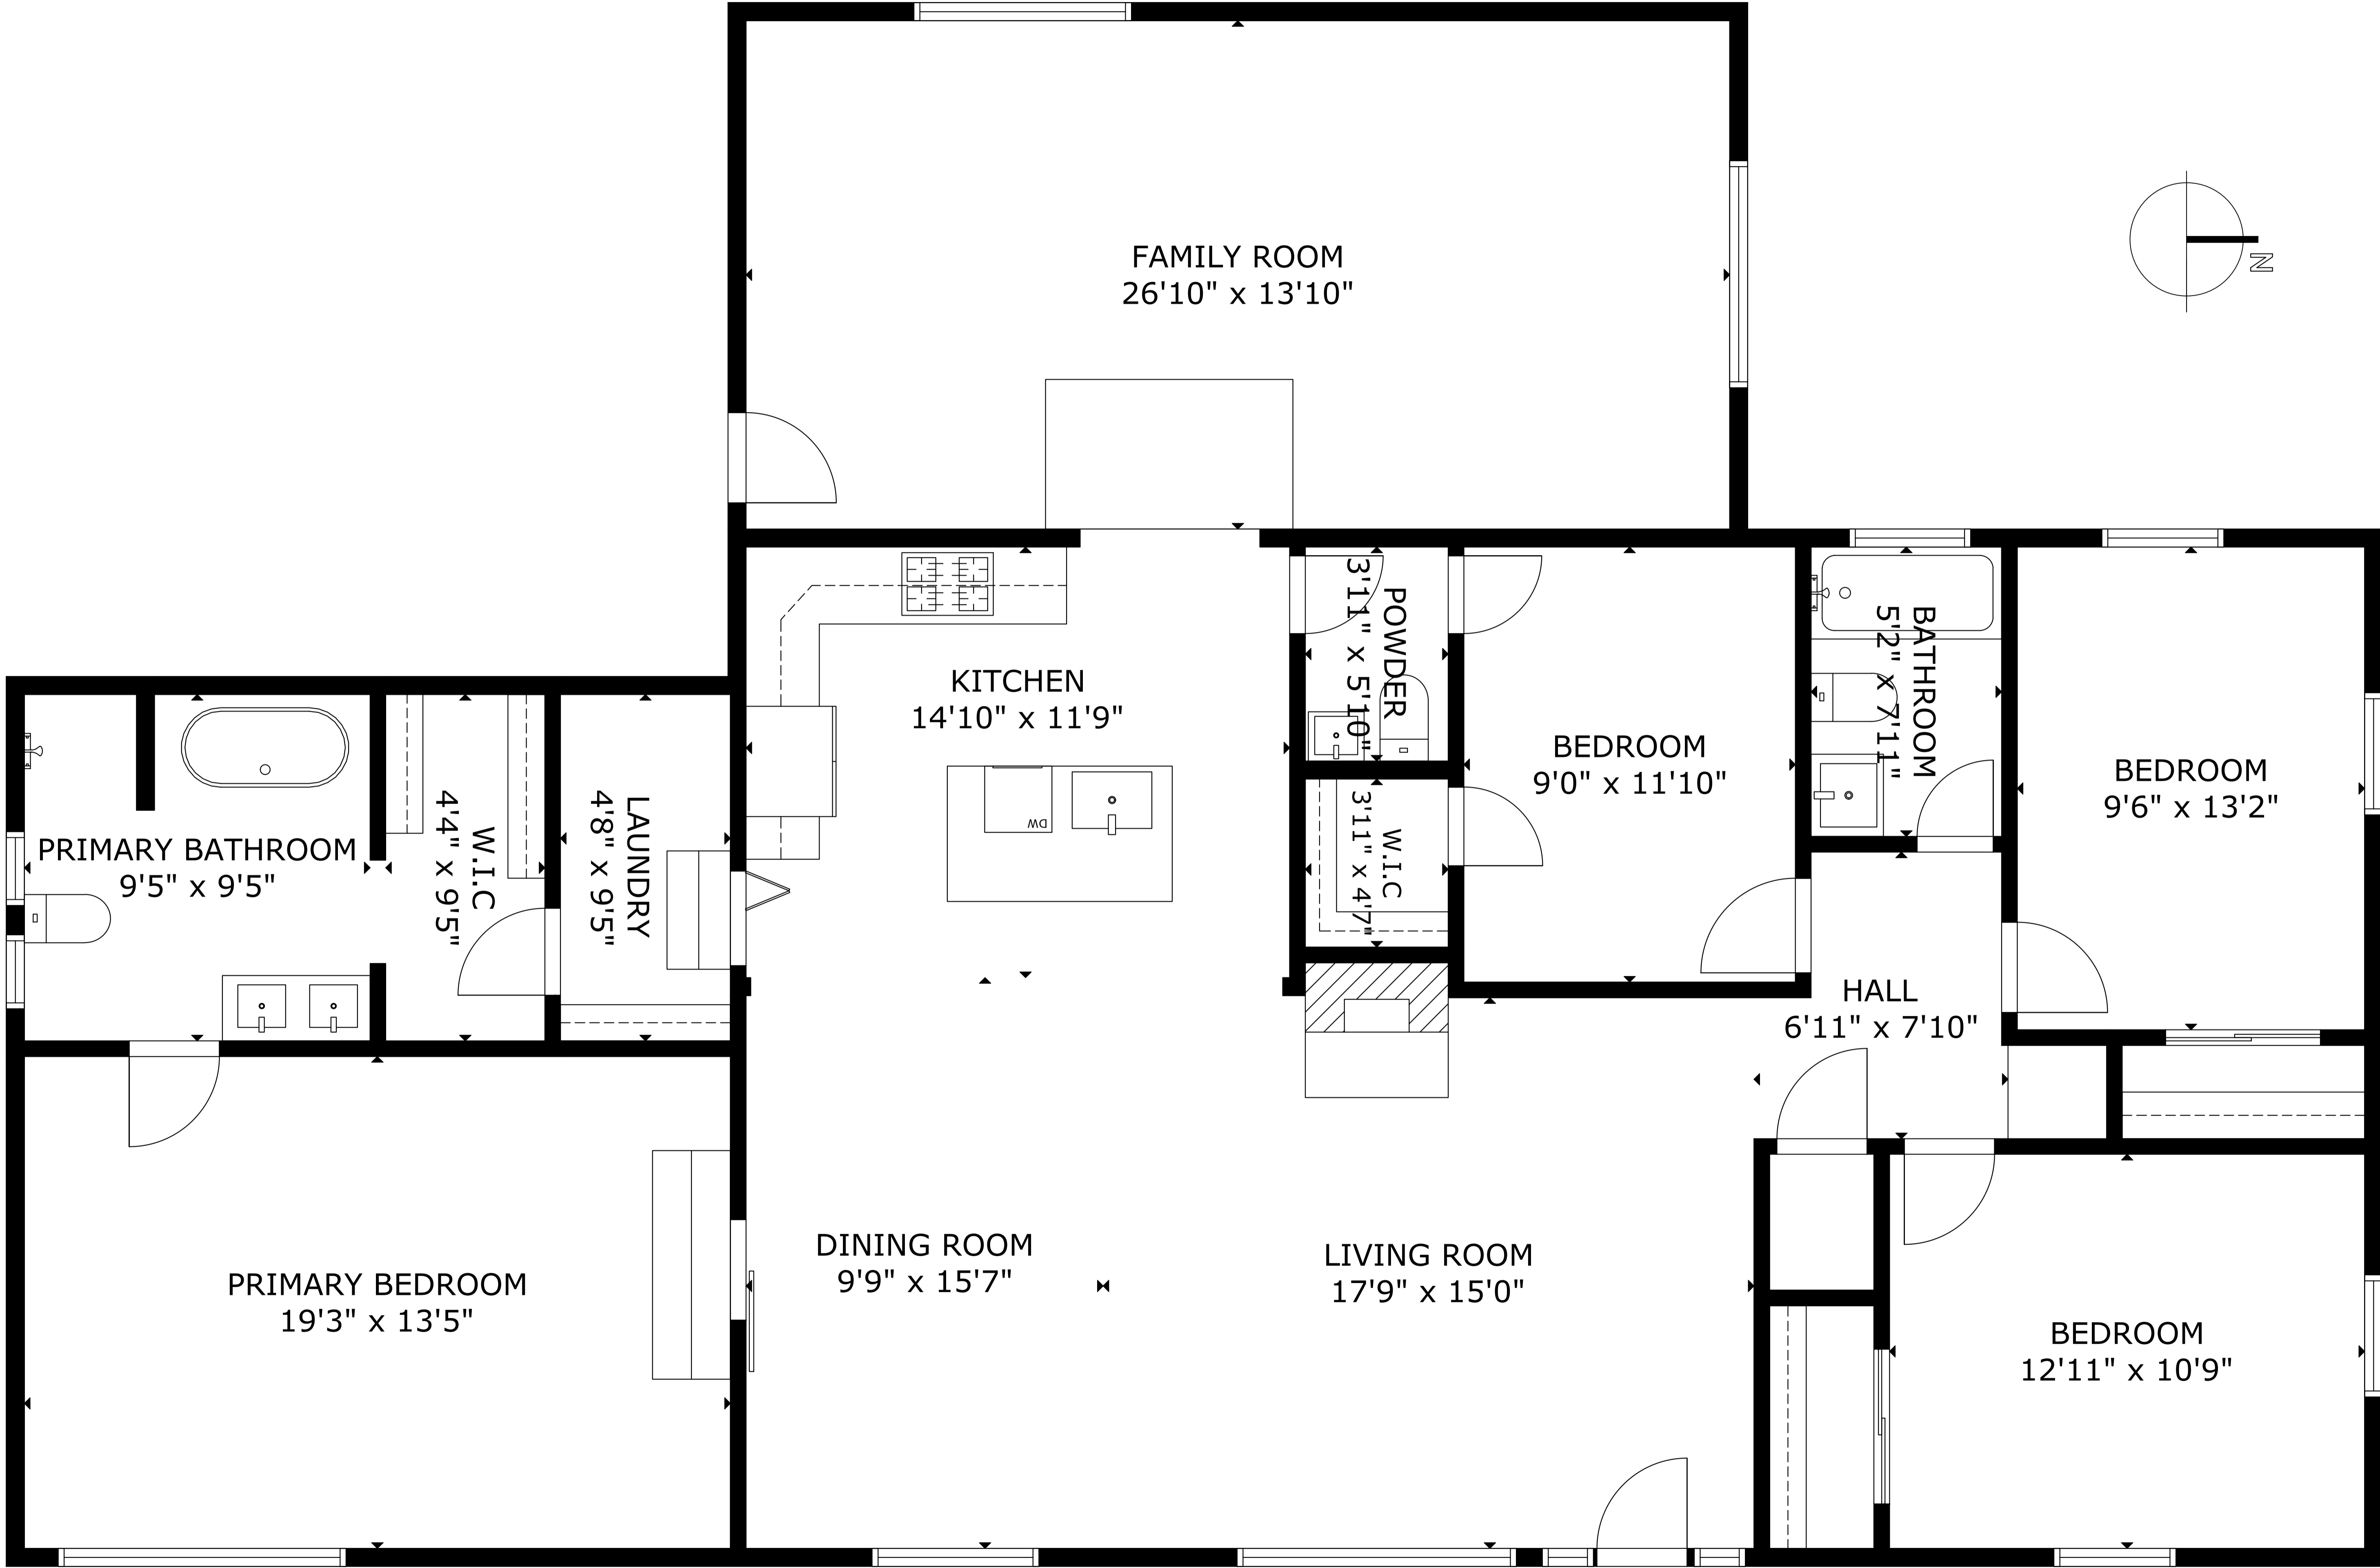

3209 Valley Haven Ct NW

GROSS EXTERNAL AREA
TOTAL: 2,153 sq.ft
FLOOR 1: 2,153 sq.ft

SIZE AND DIMENSIONS ARE APPROXIMATE, ACTUAL MAY VARY