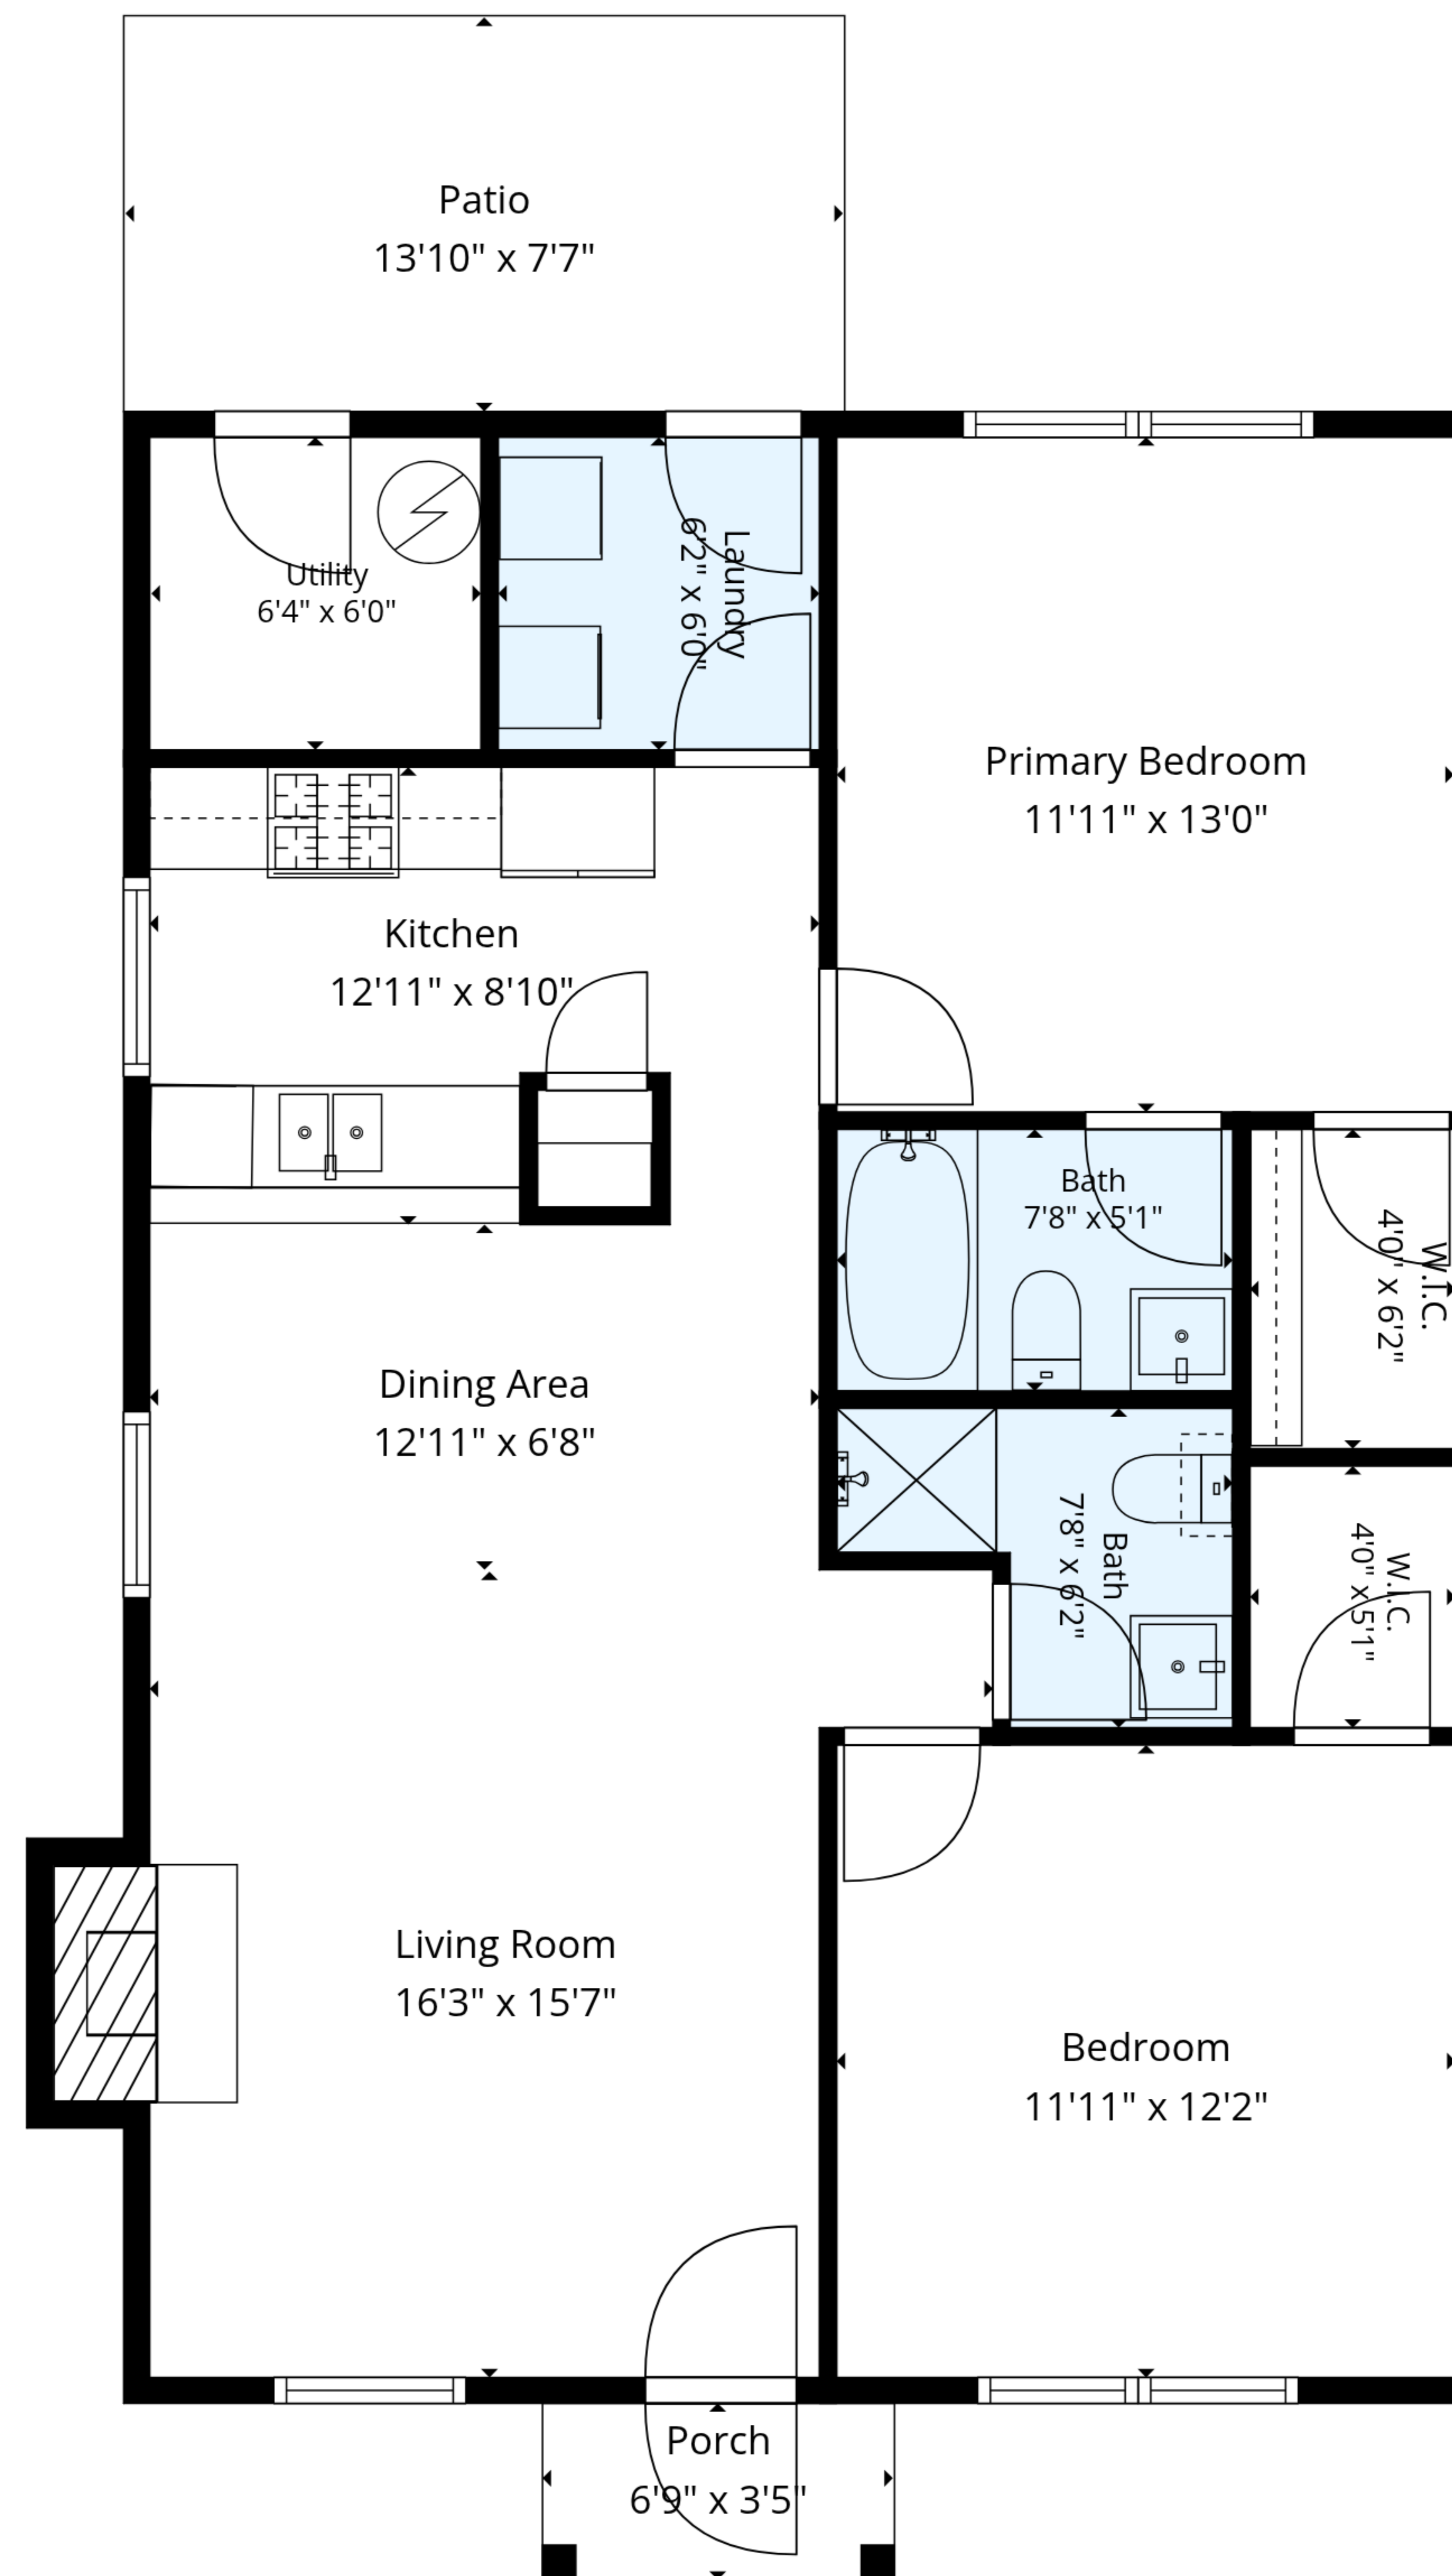

TOTAL: 907 sq. ft

1st floor: 907 sq. ft

EXCLUDED AREAS: UTILITY: 39 sq. ft, PORCH: 23 sq. ft, PATIO: 106 sq. ft,
FIREPLACE: 9 sq. ft, WALLS: 51 sq. ft

TOTAL: 907 sq. ft

1st floor: 907 sq. ft

EXCLUDED AREAS: UTILITY: 39 sq. ft, PORCH: 23 sq. ft, PATIO: 106 sq. ft,
 FIREPLACE: 9 sq. ft, WALLS: 51 sq. ft