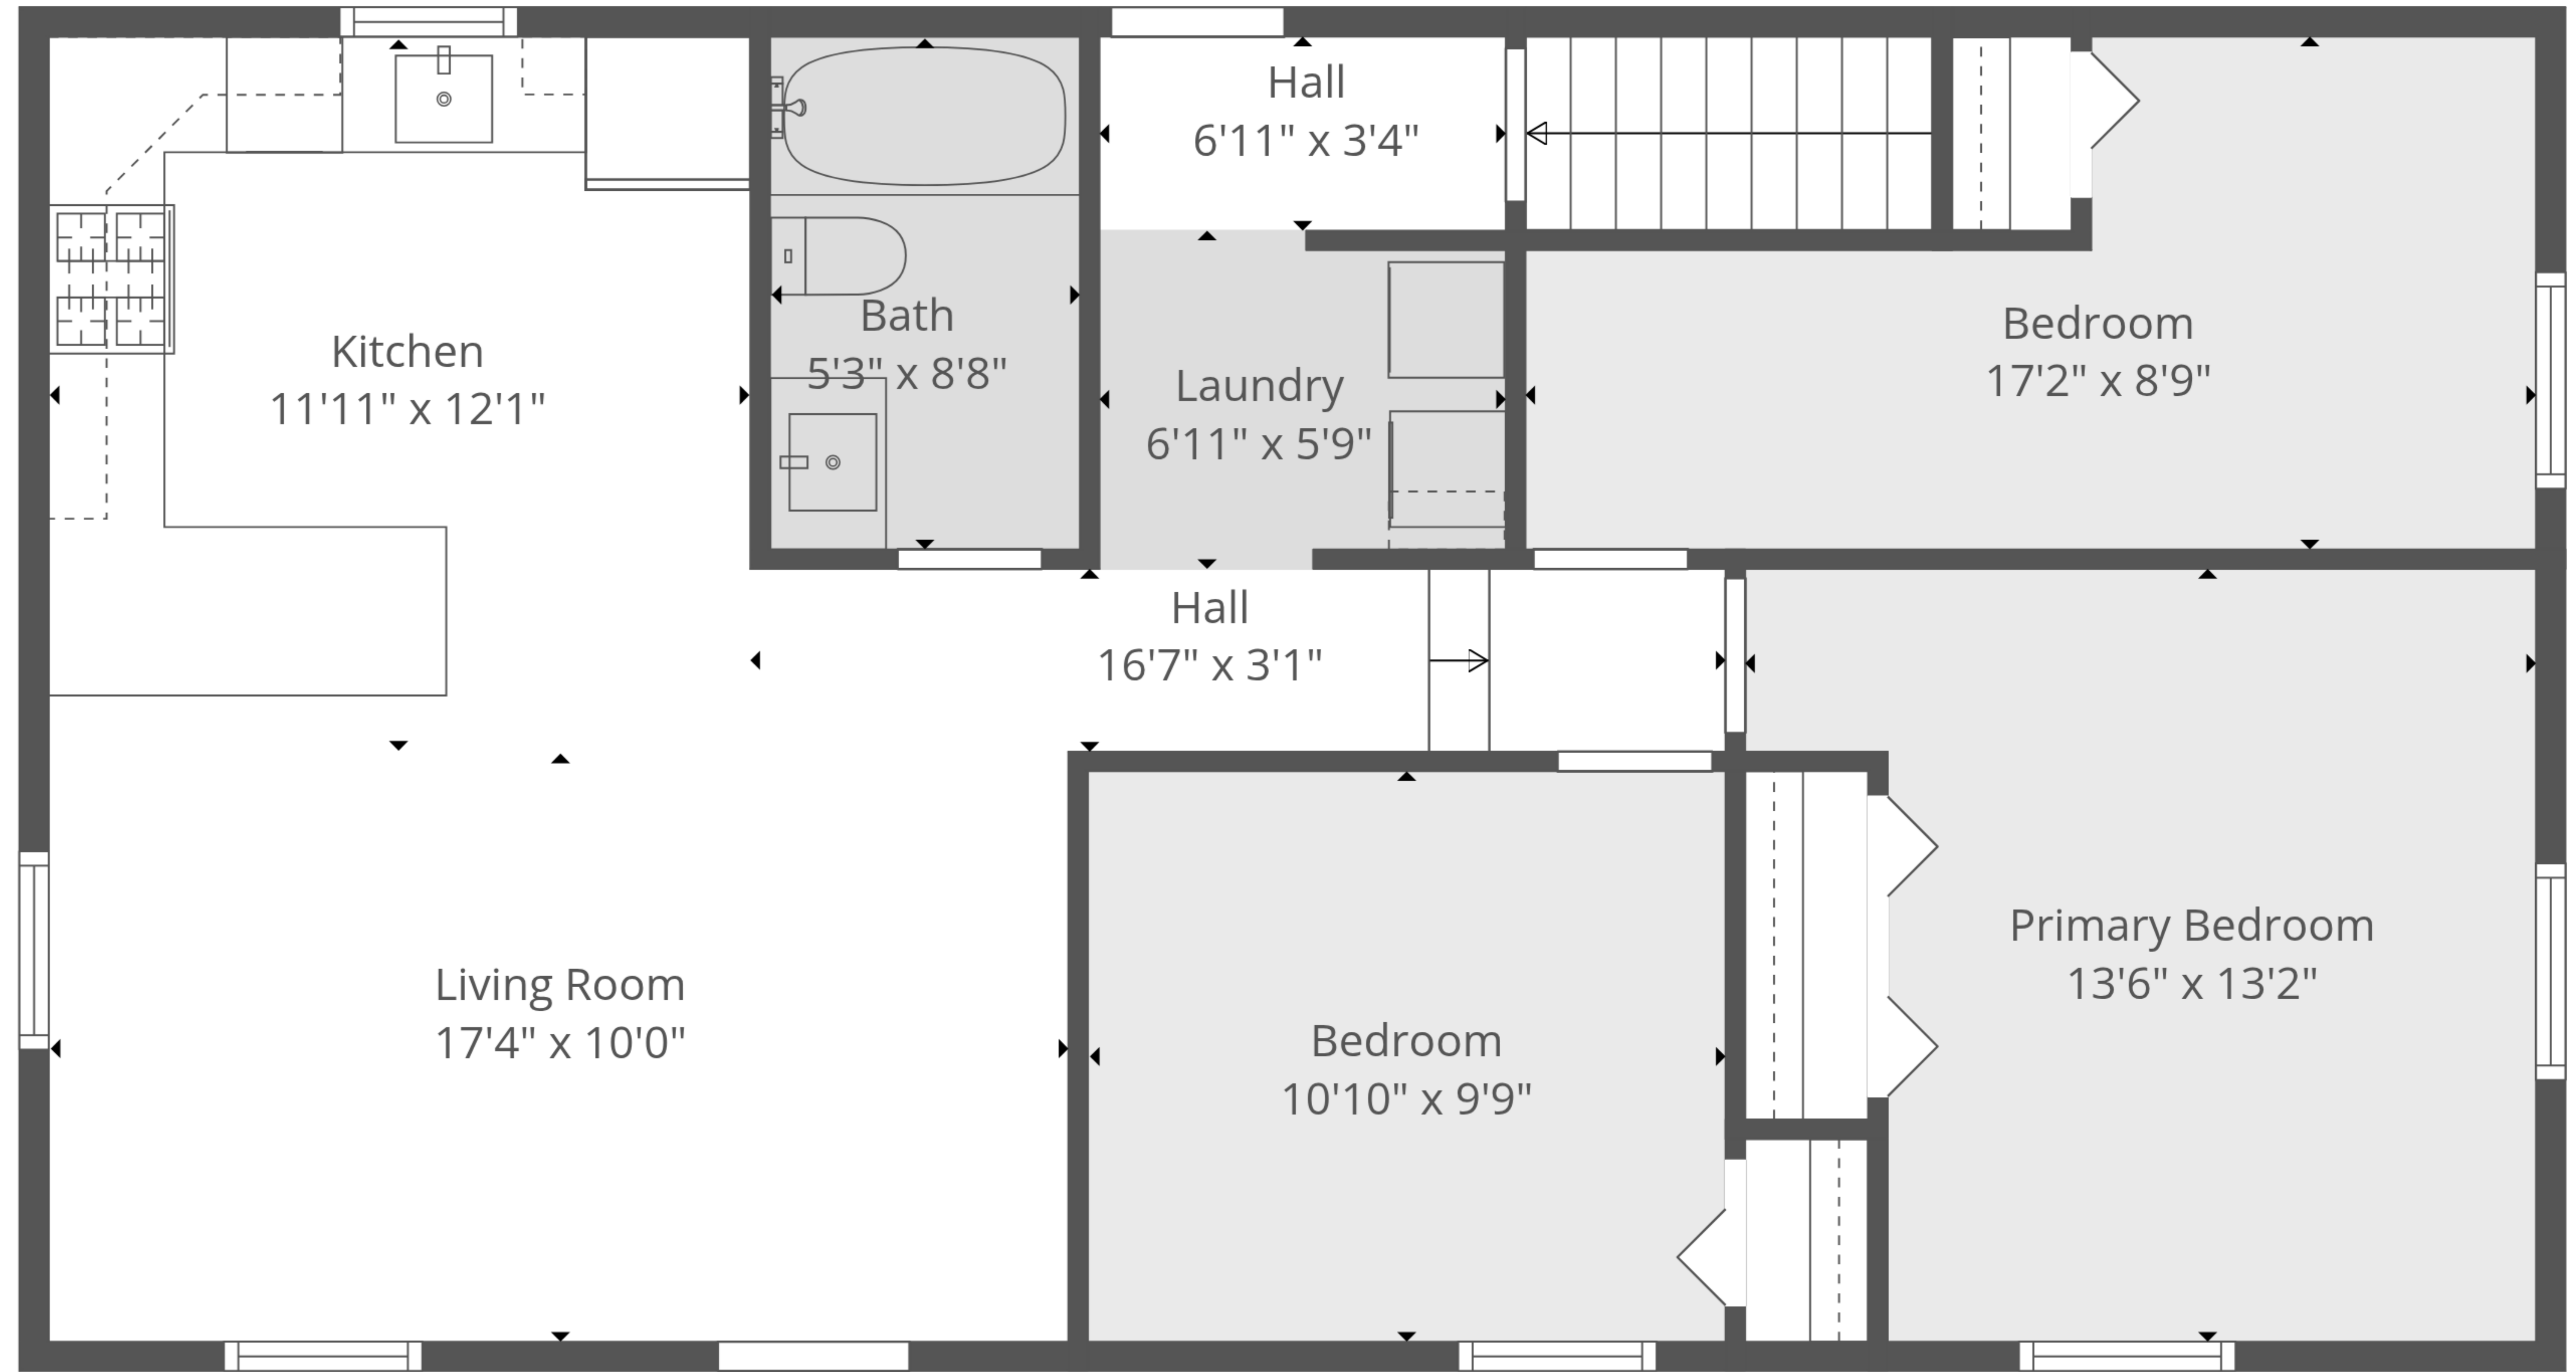

**TOTAL: 1306 sq. ft**

1st floor: 365 sq. ft, 2nd floor: 941 sq. ft

EXCLUDED AREAS: WALLS: 105 sq. ft

**TOTAL: 1306 sq. ft**  
1st floor: 365 sq. ft, 2nd floor: 941 sq. ft  
EXCLUDED AREAS: WALLS: 105 sq. ft

1st Floor

2nd Floor

**TOTAL: 1306 sq. ft**  
 1st floor: 365 sq. ft, 2nd floor: 941 sq. ft  
 EXCLUDED AREAS: WALLS: 105 sq. ft