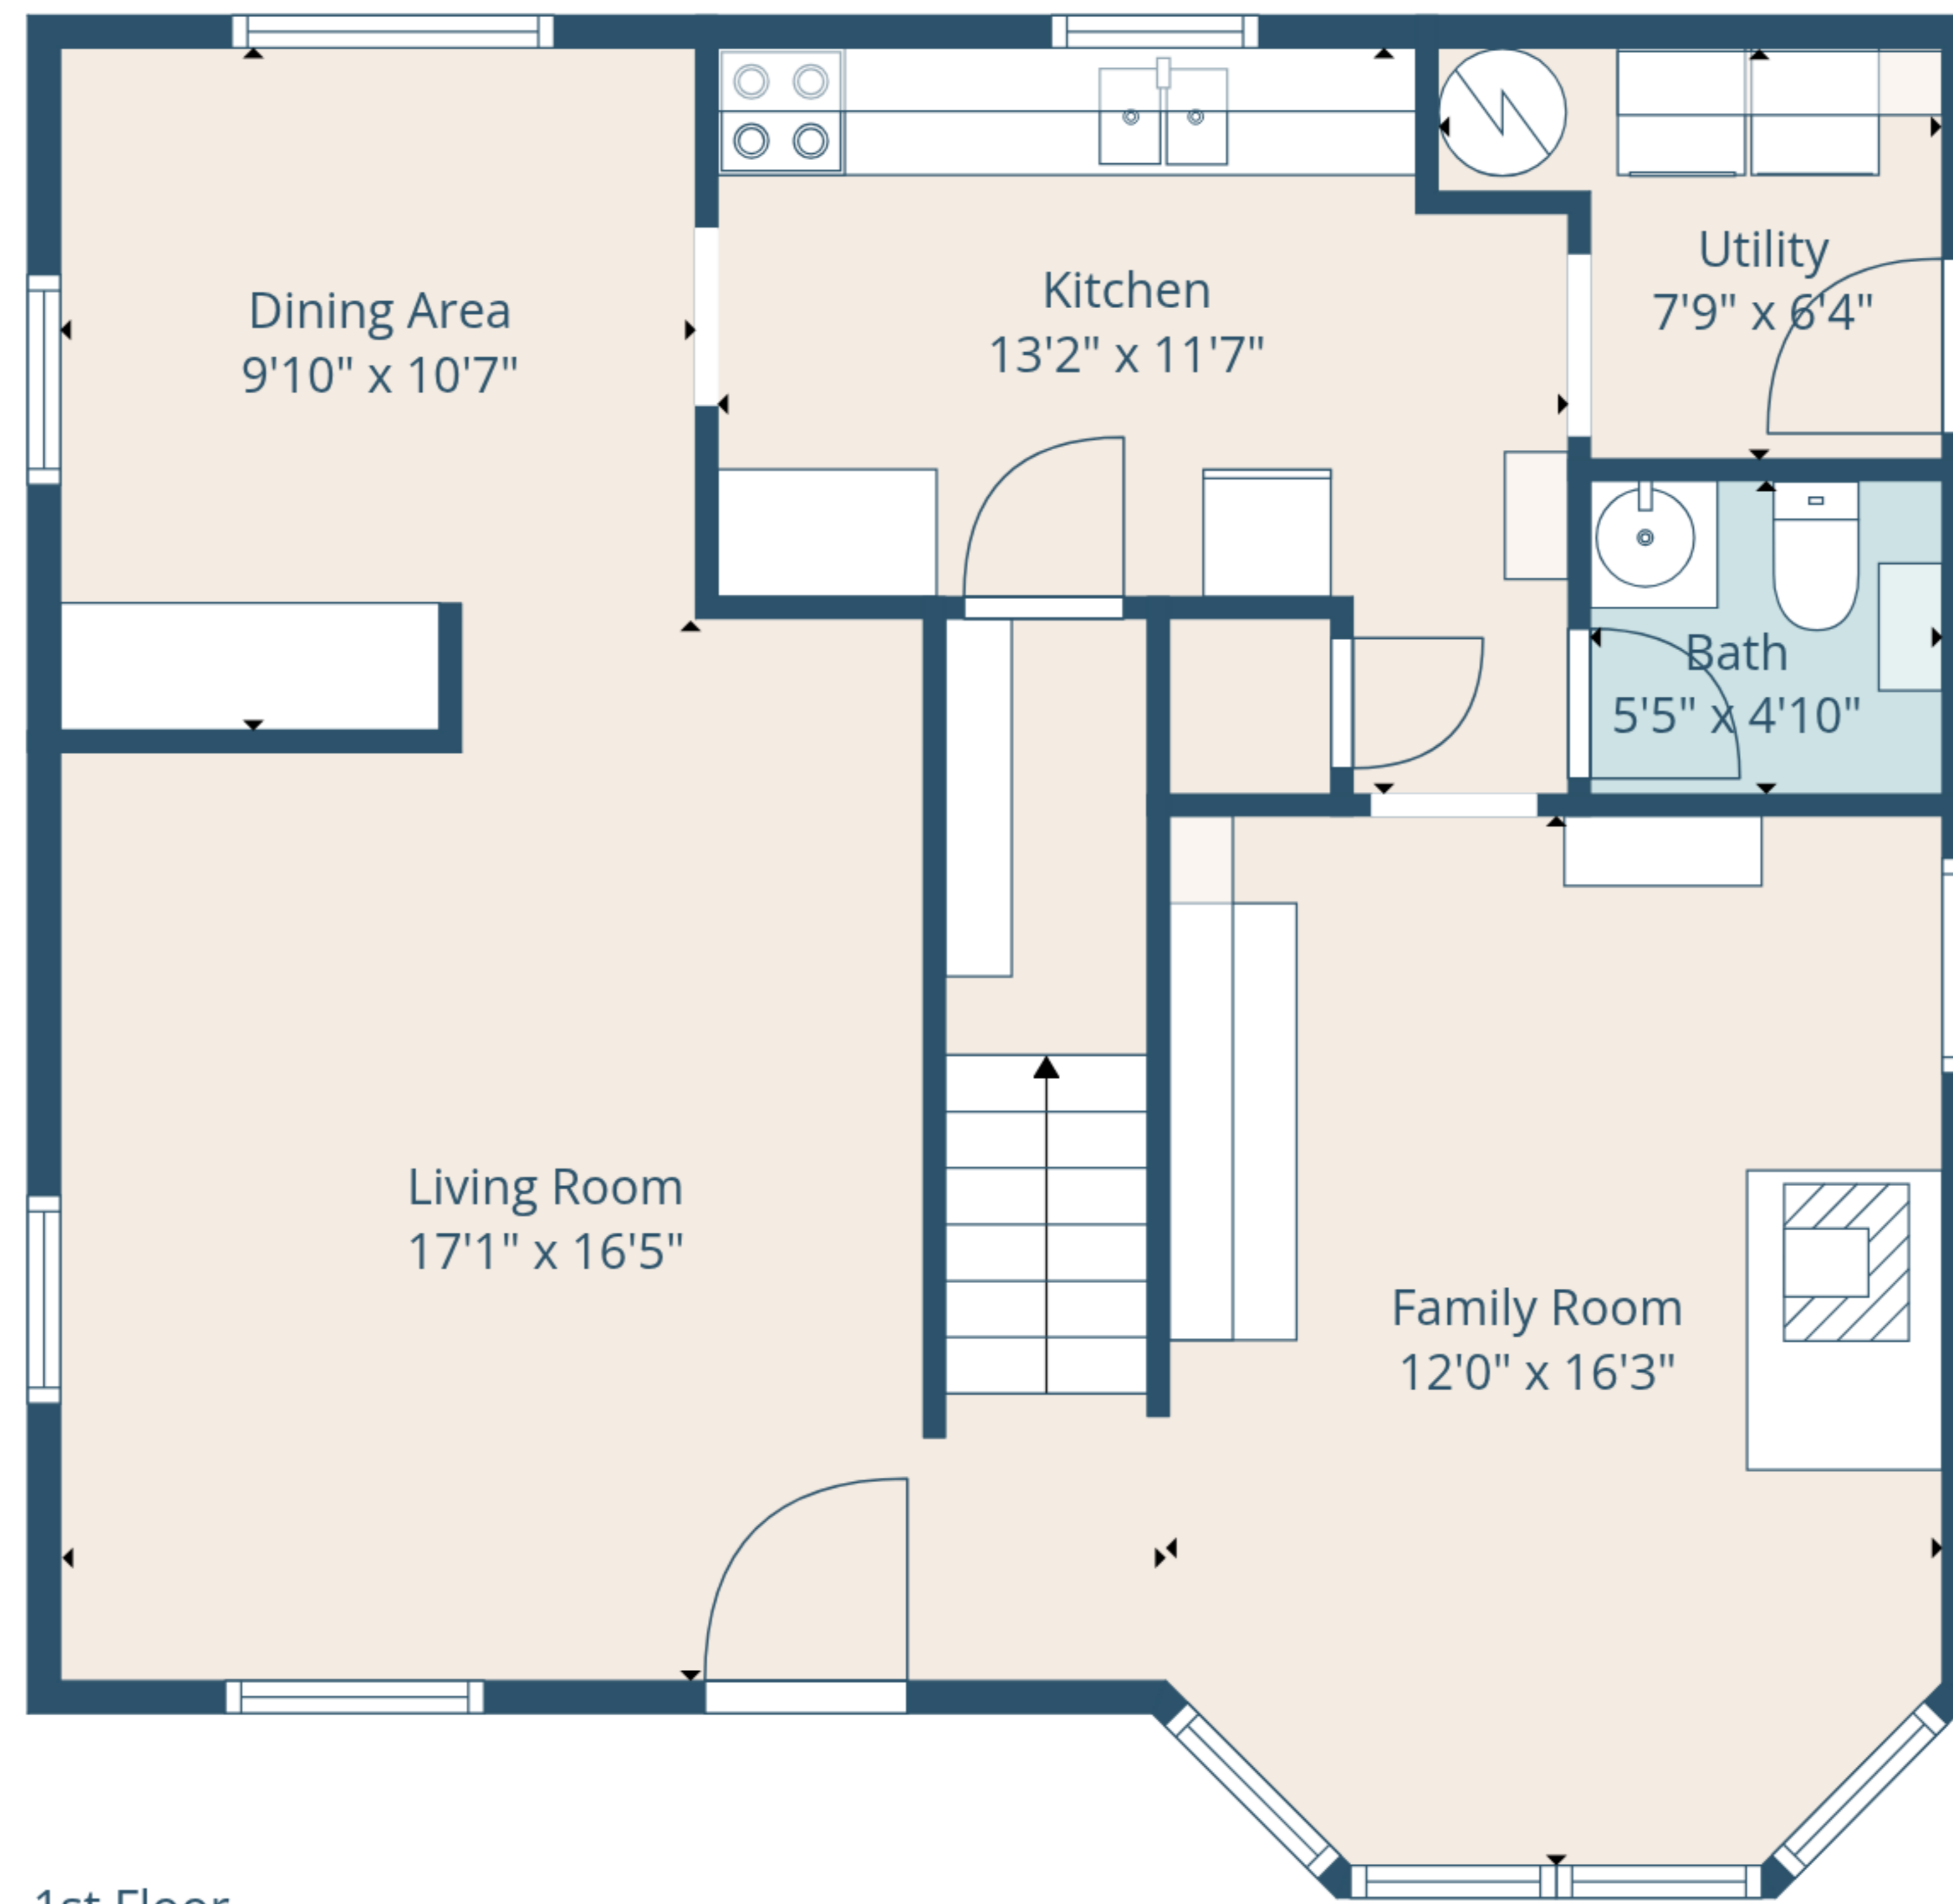

TOTAL: 1522 sq. ft
1st floor: 761 sq. ft, 2nd floor: 761 sq. ft
EXCLUDED AREAS: WALLS: 112 sq. ft

TOTAL: 1522 sq. ft
 1st floor: 761 sq. ft, 2nd floor: 761 sq. ft
 EXCLUDED AREAS: WALLS: 112 sq. ft

2nd Floor

1st Floor

TOTAL: 1522 sq. ft
 1st floor: 761 sq. ft, 2nd floor: 761 sq. ft
 EXCLUDED AREAS: WALLS: 112 sq. ft