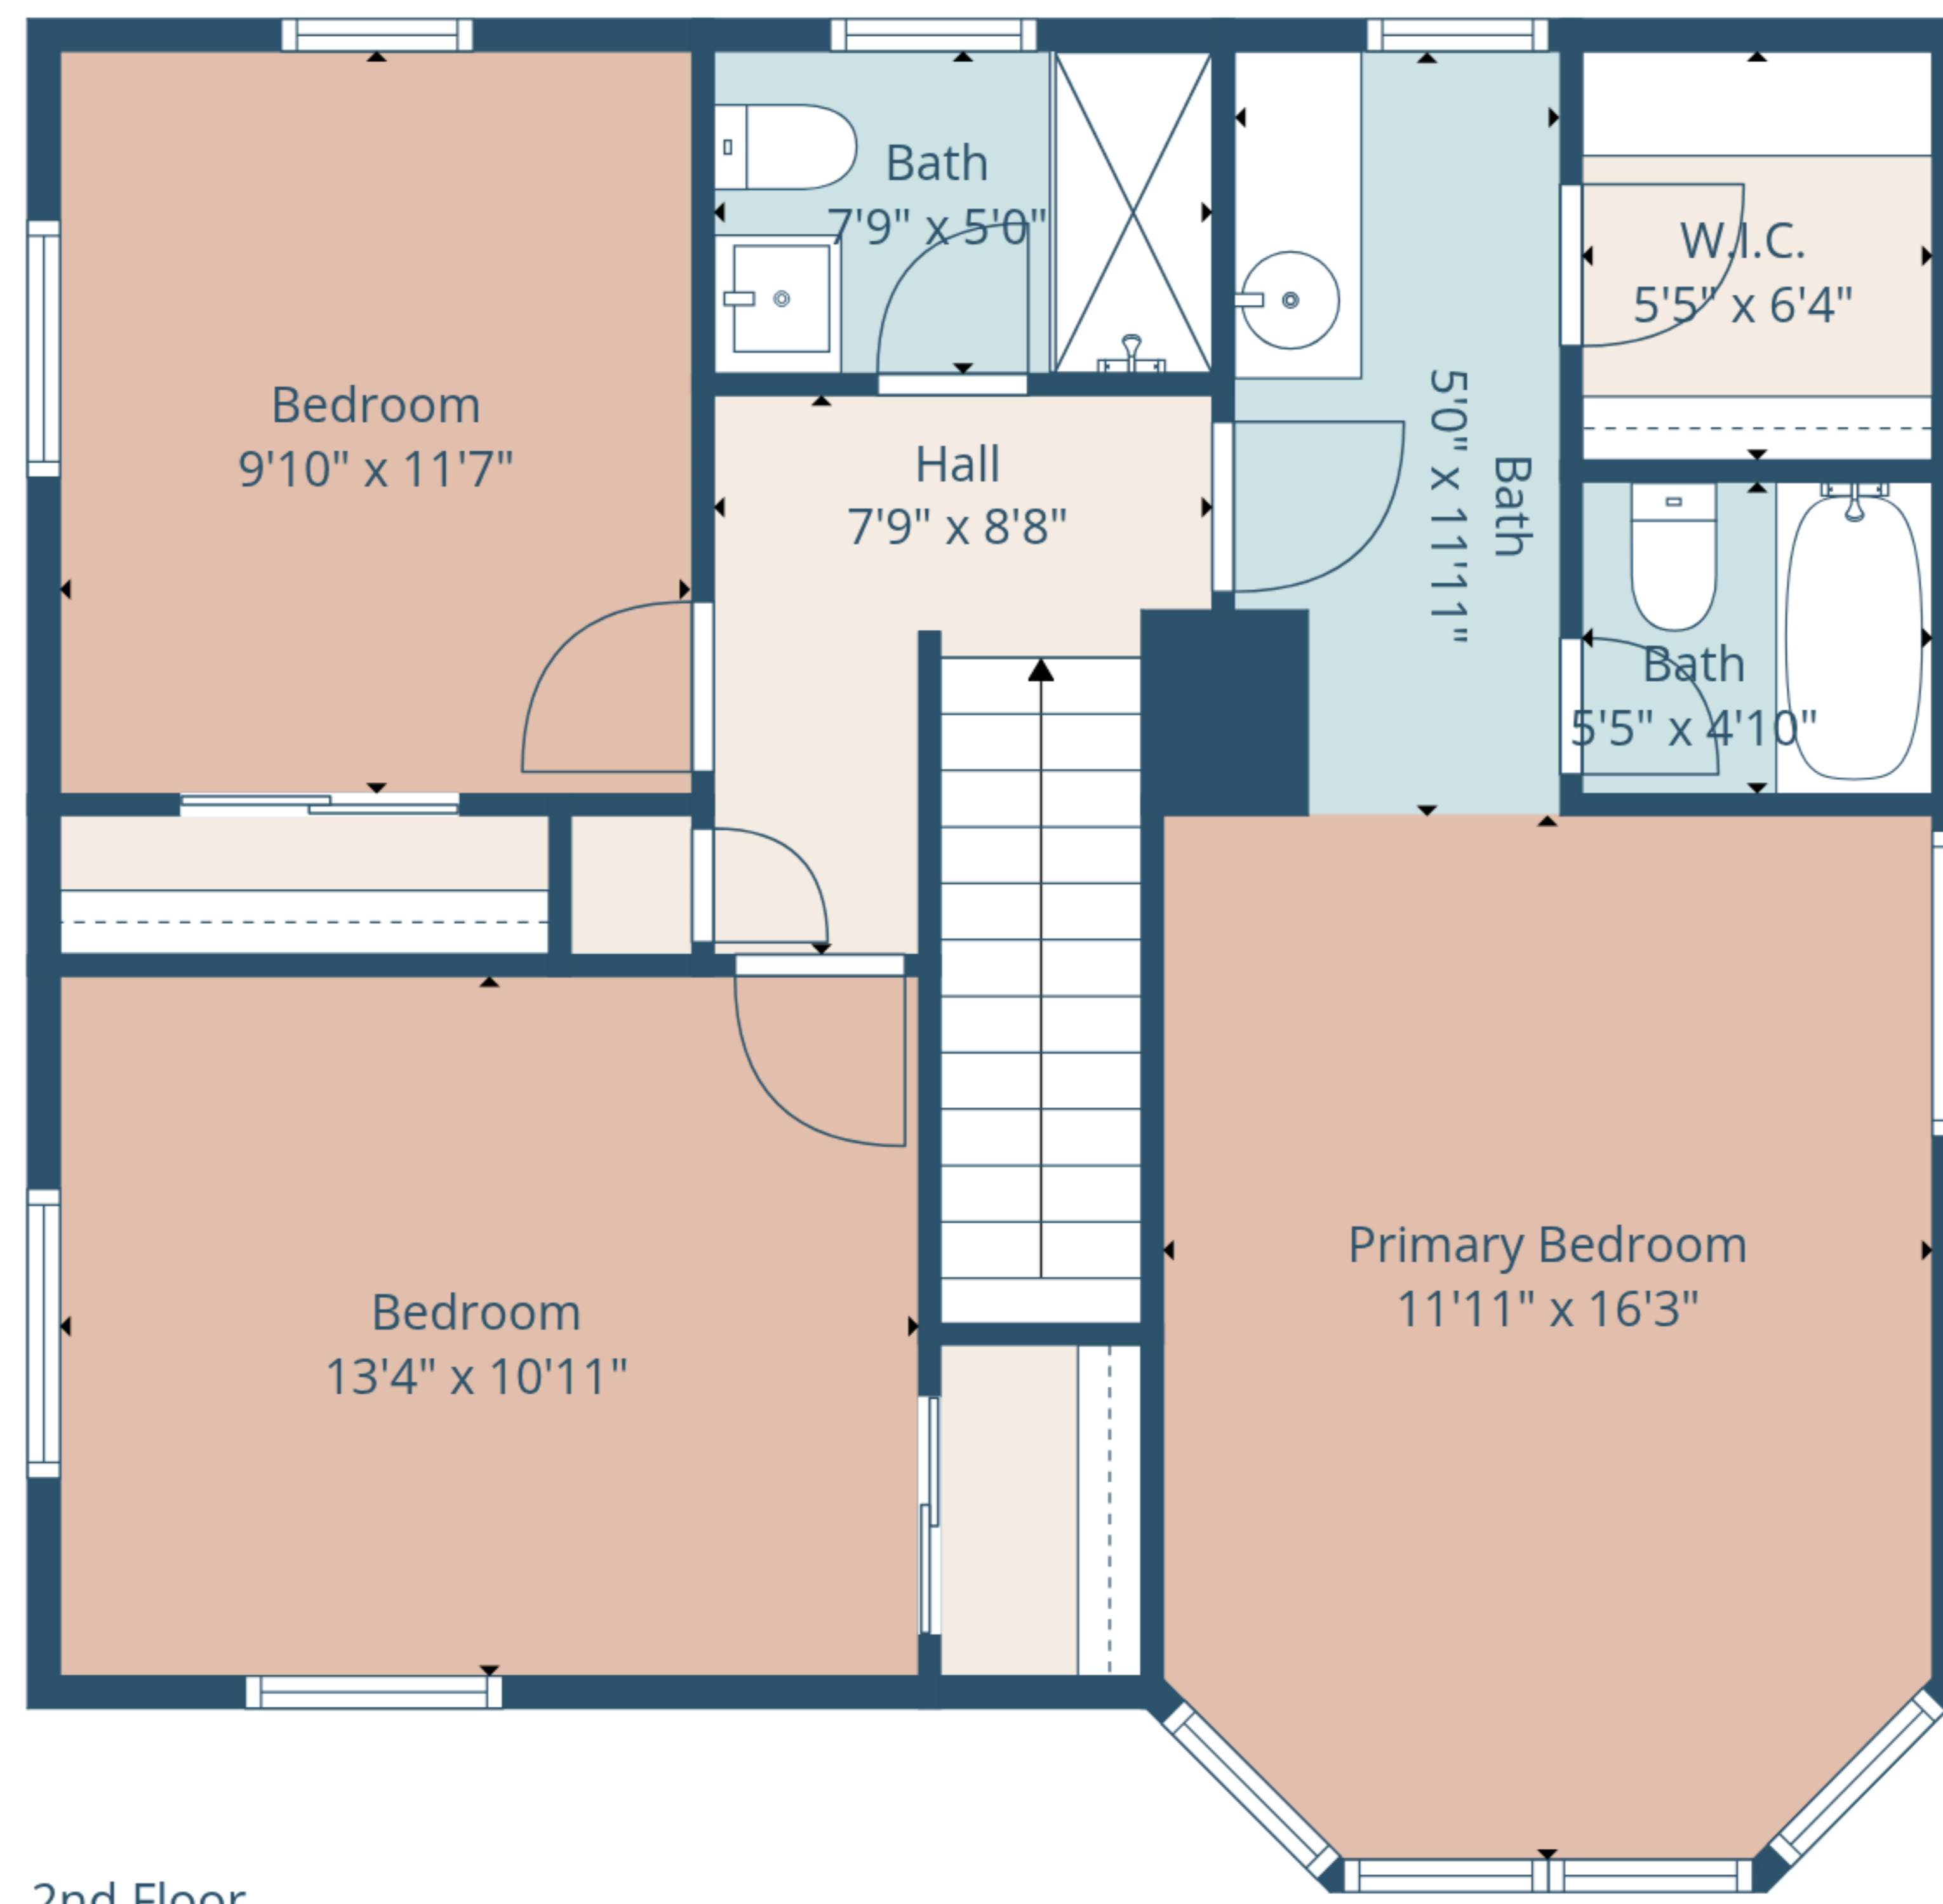

TOTAL: 1522 sq. ft
1st floor: 761 sq. ft, 2nd floor: 761 sq. ft
EXCLUDED AREAS: WALLS: 112 sq. ft

TOTAL: 1522 sq. ft
 1st floor: 761 sq. ft, 2nd floor: 761 sq. ft
 EXCLUDED AREAS: WALLS: 112 sq. ft

2nd Floor

1st Floor

TOTAL: 1522 sq. ft
 1st floor: 761 sq. ft, 2nd floor: 761 sq. ft
 EXCLUDED AREAS: WALLS: 112 sq. ft