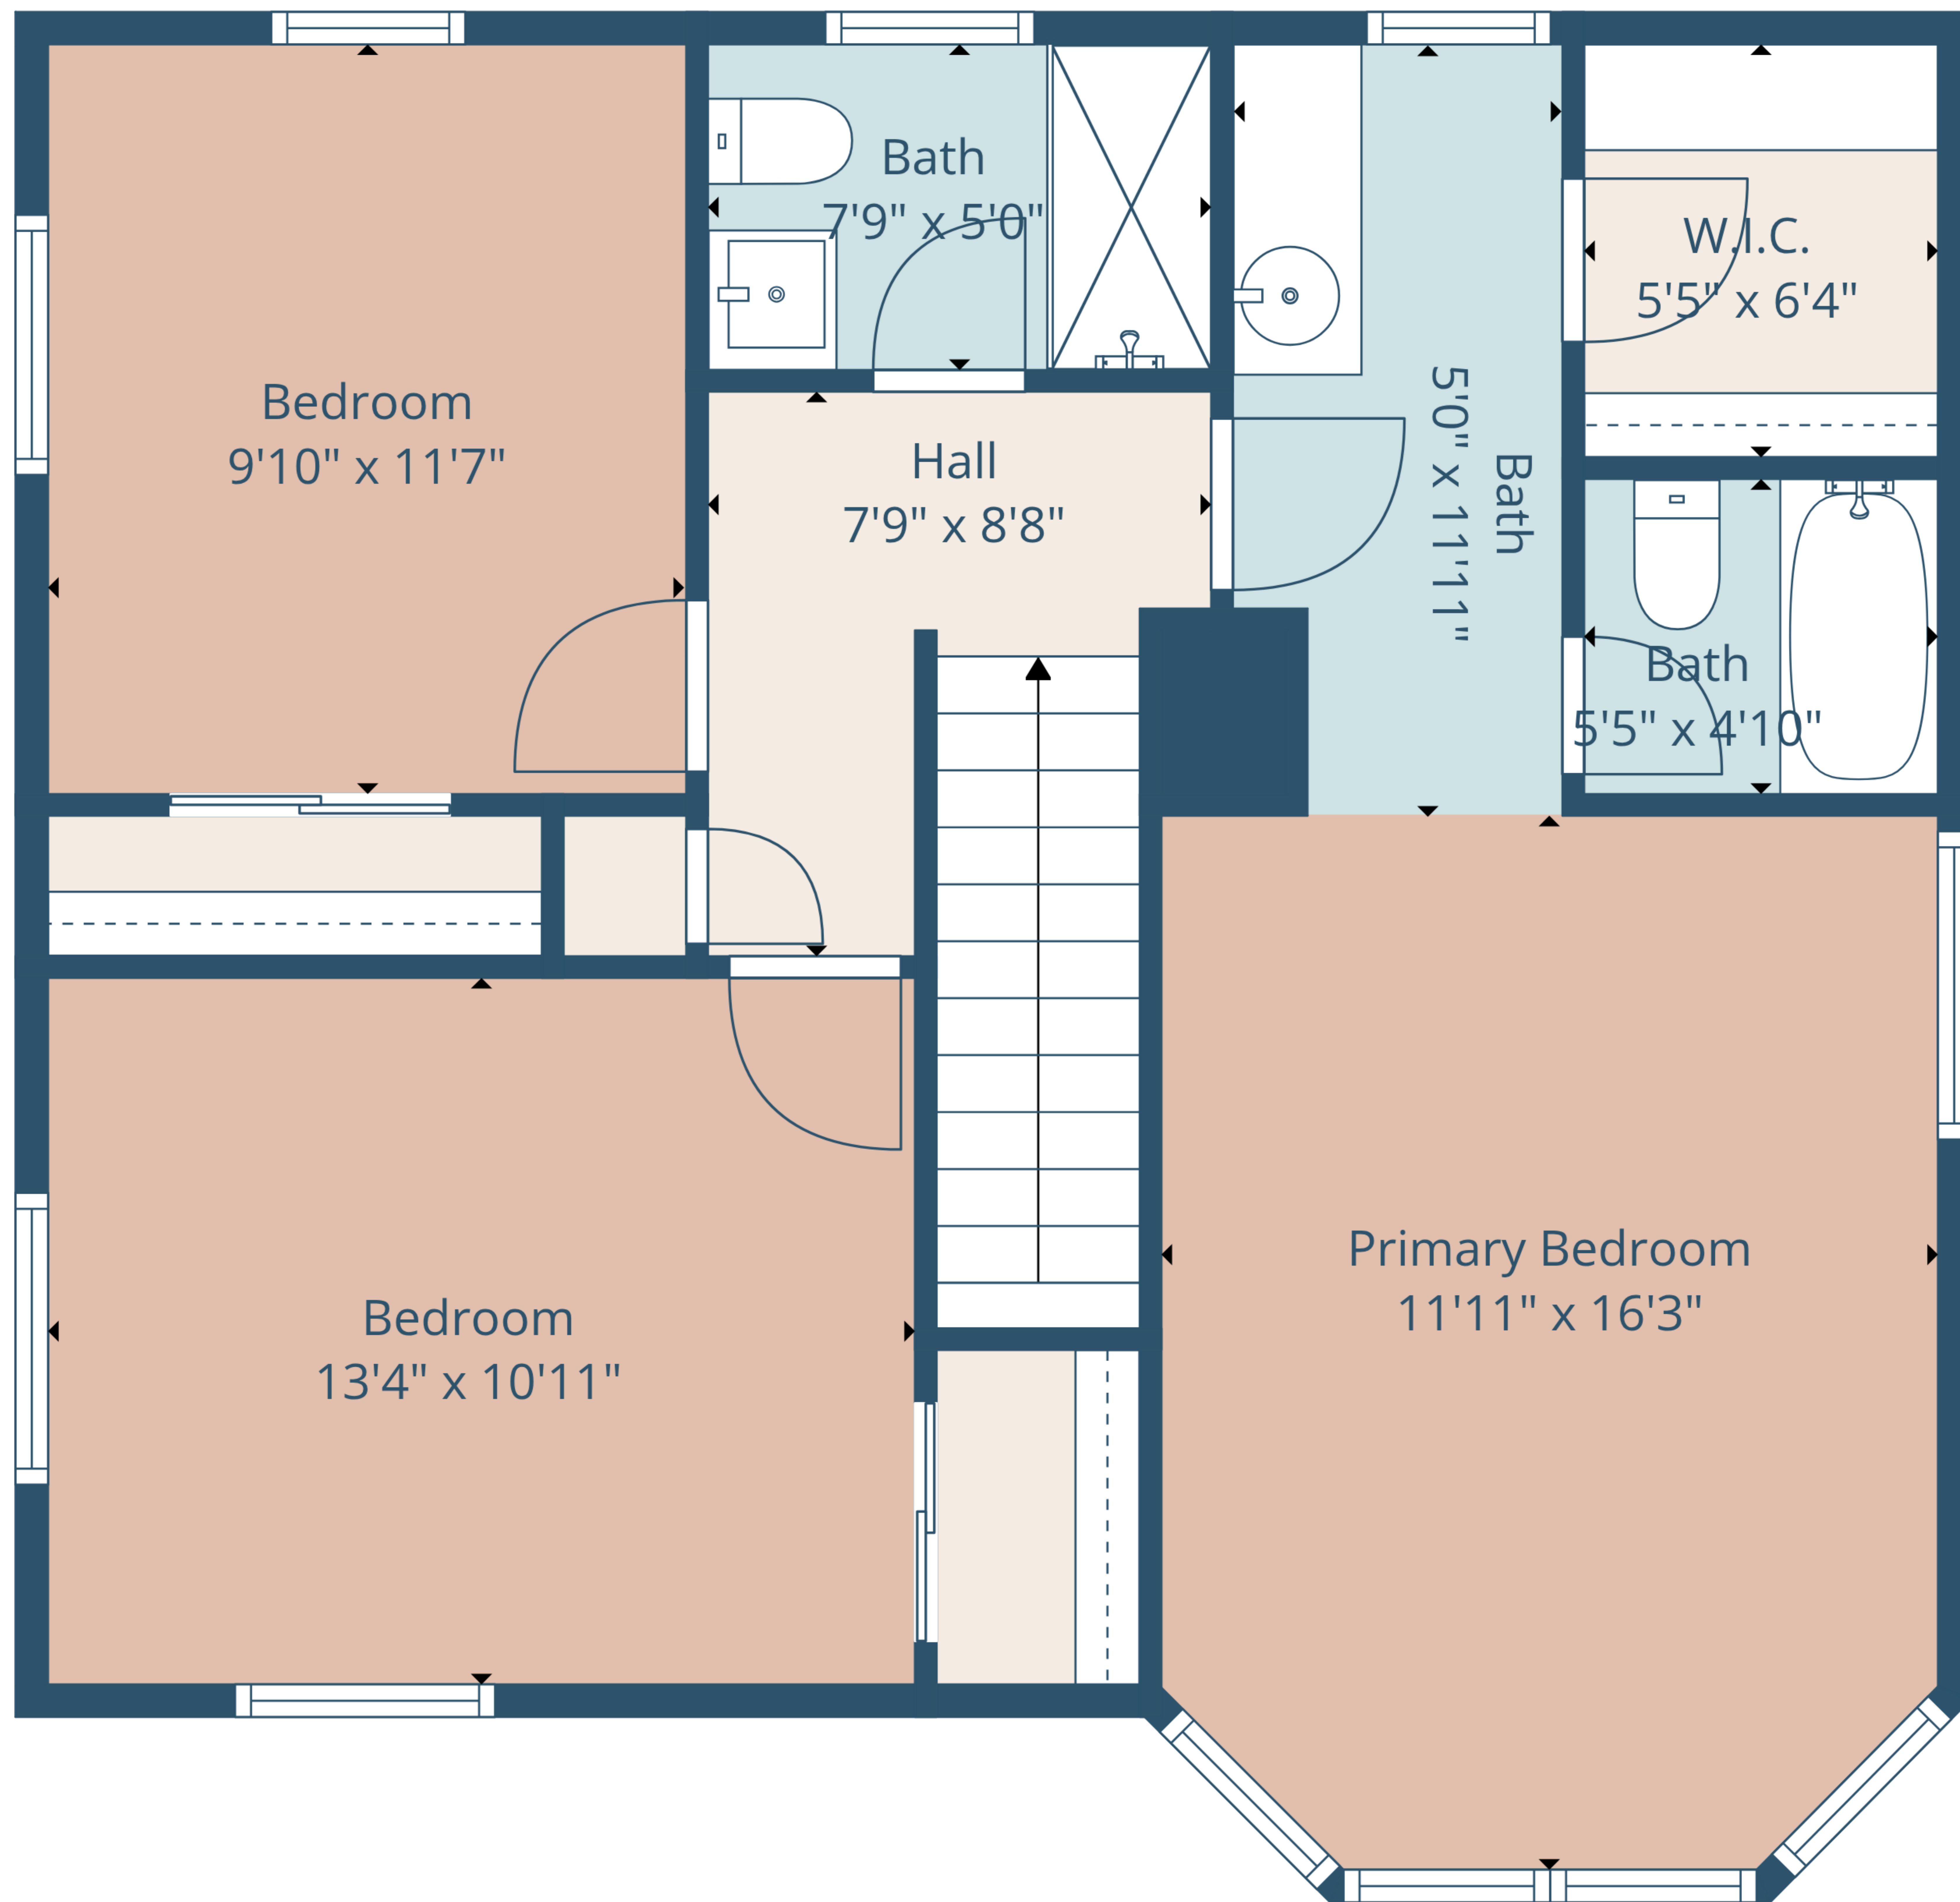

TOTAL: 1522 sq. ft
1st floor: 761 sq. ft, 2nd floor: 761 sq. ft
EXCLUDED AREAS: WALLS: 112 sq. ft

TOTAL: 1522 sq. ft
 1st floor: 761 sq. ft, 2nd floor: 761 sq. ft
 EXCLUDED AREAS: WALLS: 112 sq. ft

2nd Floor

1st Floor

TOTAL: 1522 sq. ft
 1st floor: 761 sq. ft, 2nd floor: 761 sq. ft
 EXCLUDED AREAS: WALLS: 112 sq. ft