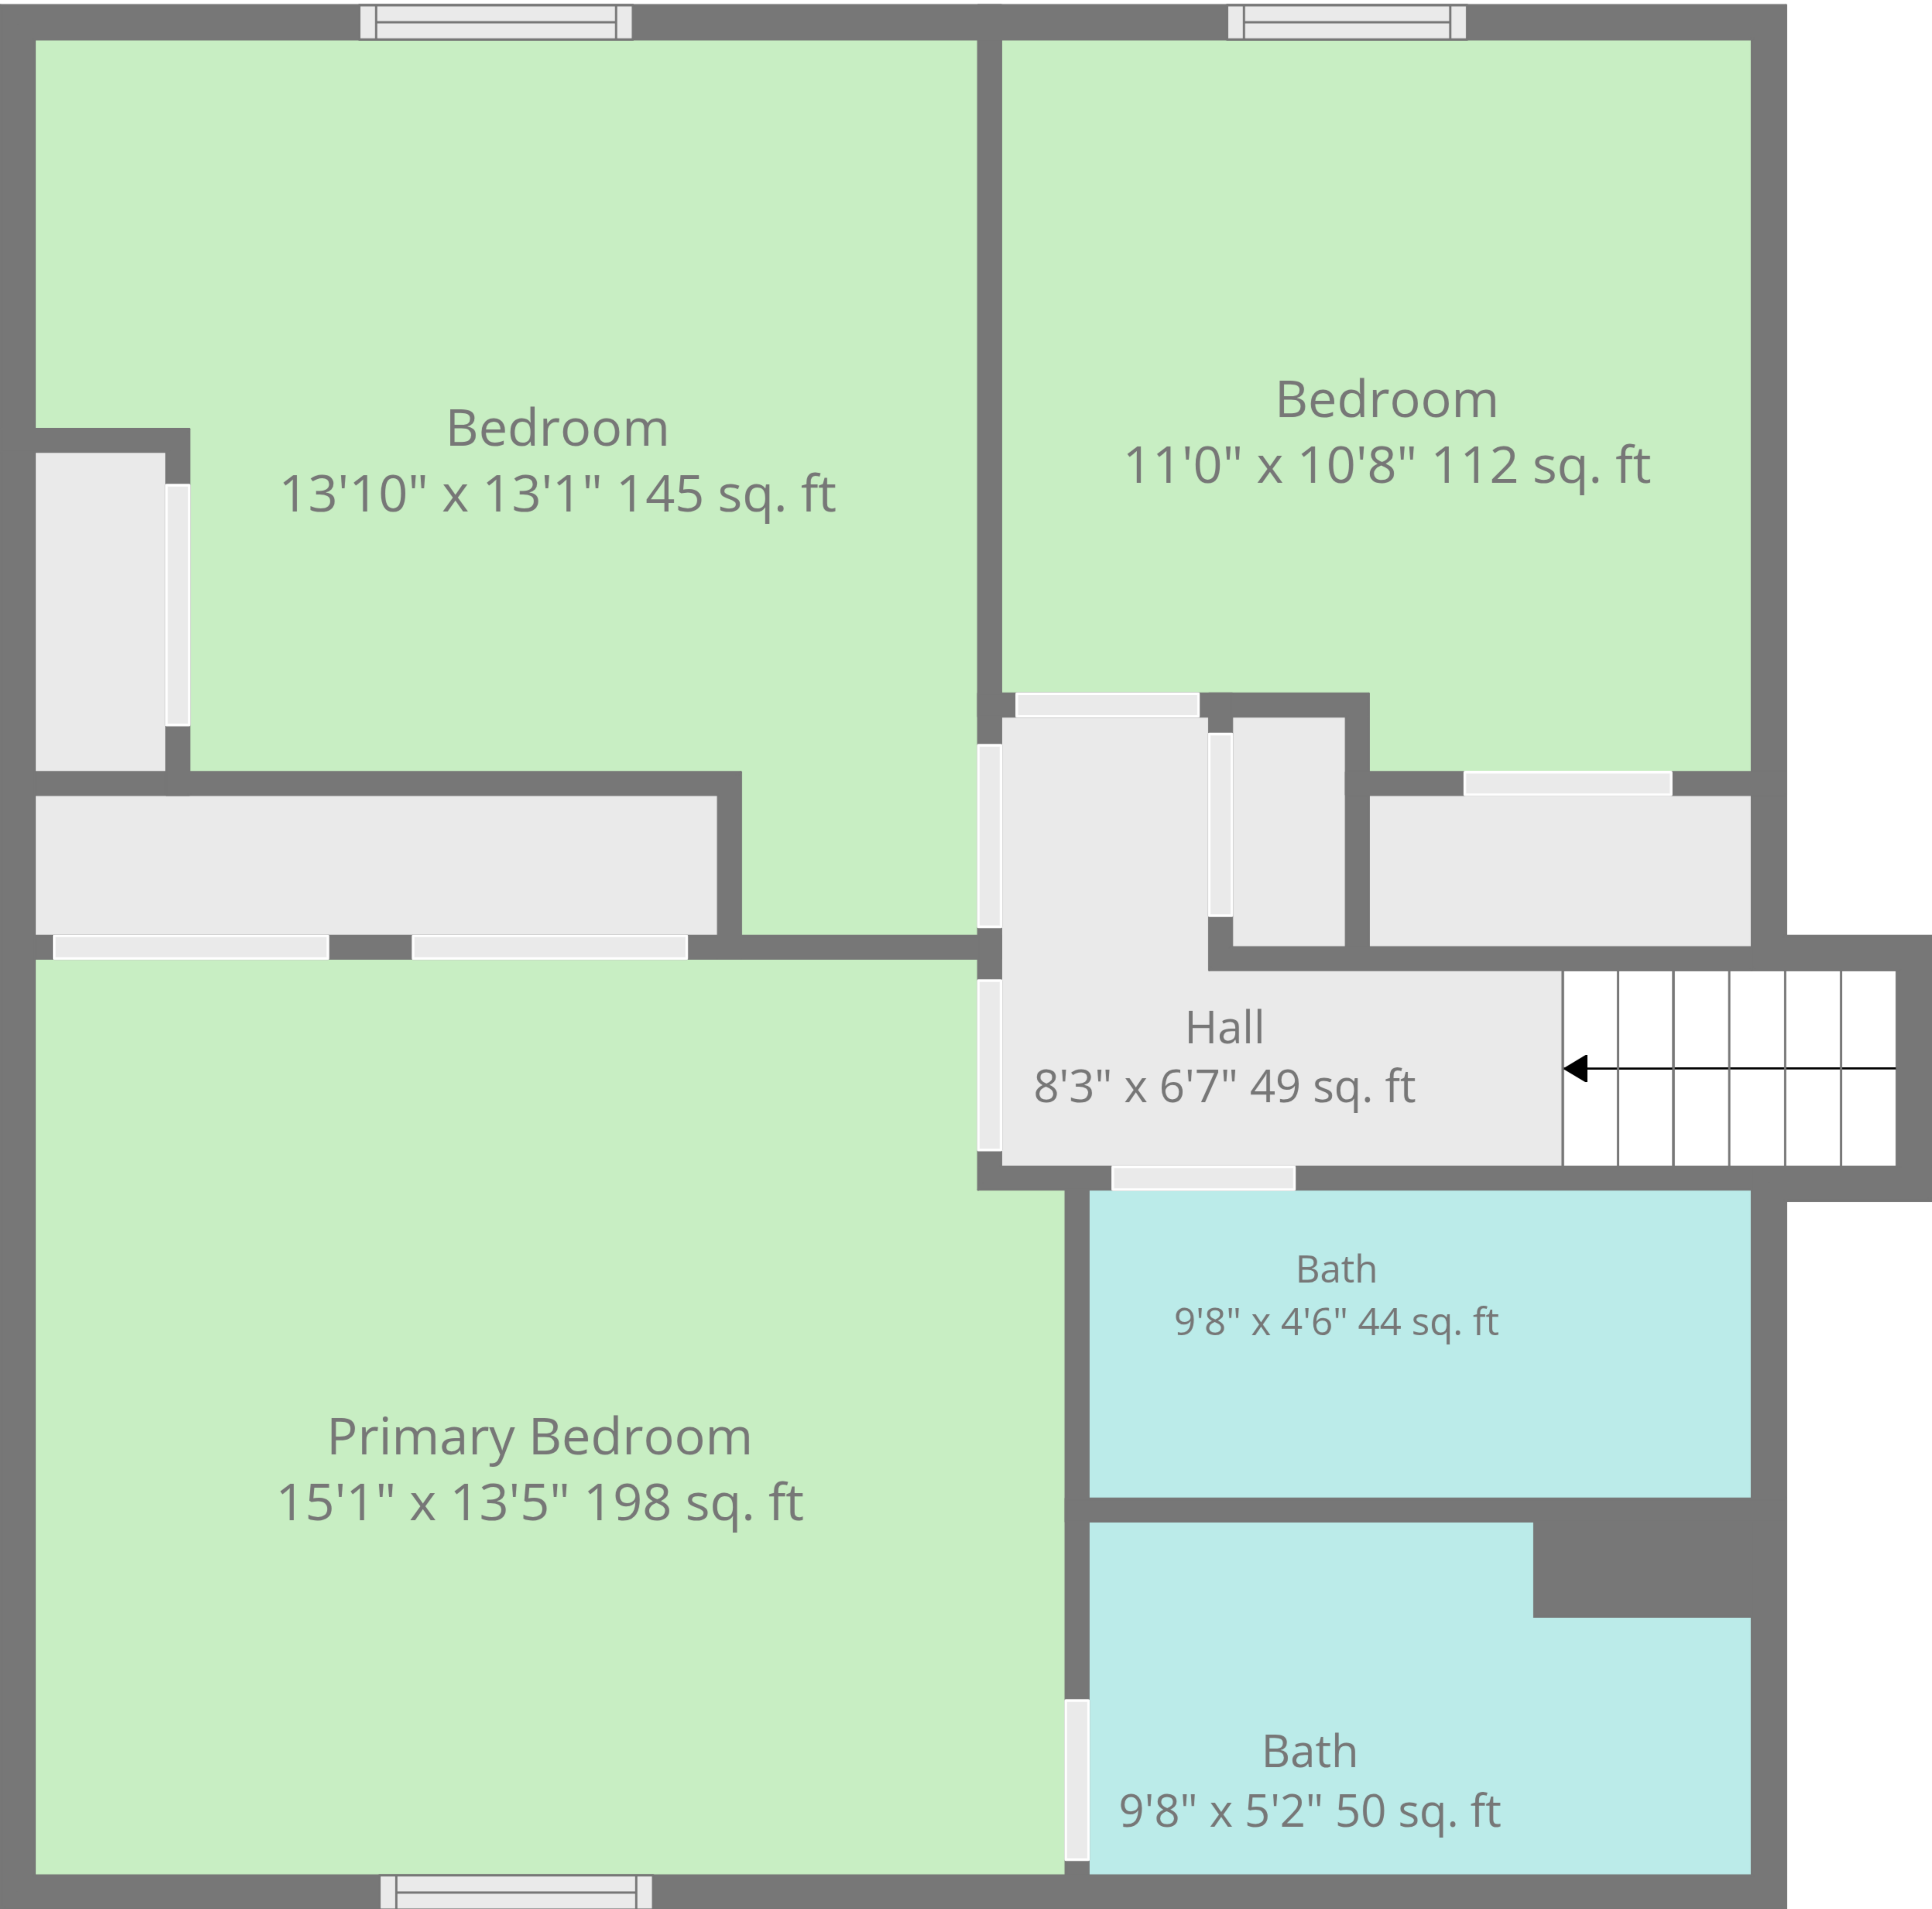

Living Room  
23'3" x 22'7" 457 sq. ft

Foyer  
x 8'1" 42 sq. ft

Measurements Are Calculated Using Ai Tech, Deemed Very Reliable But Not Guaranteed.