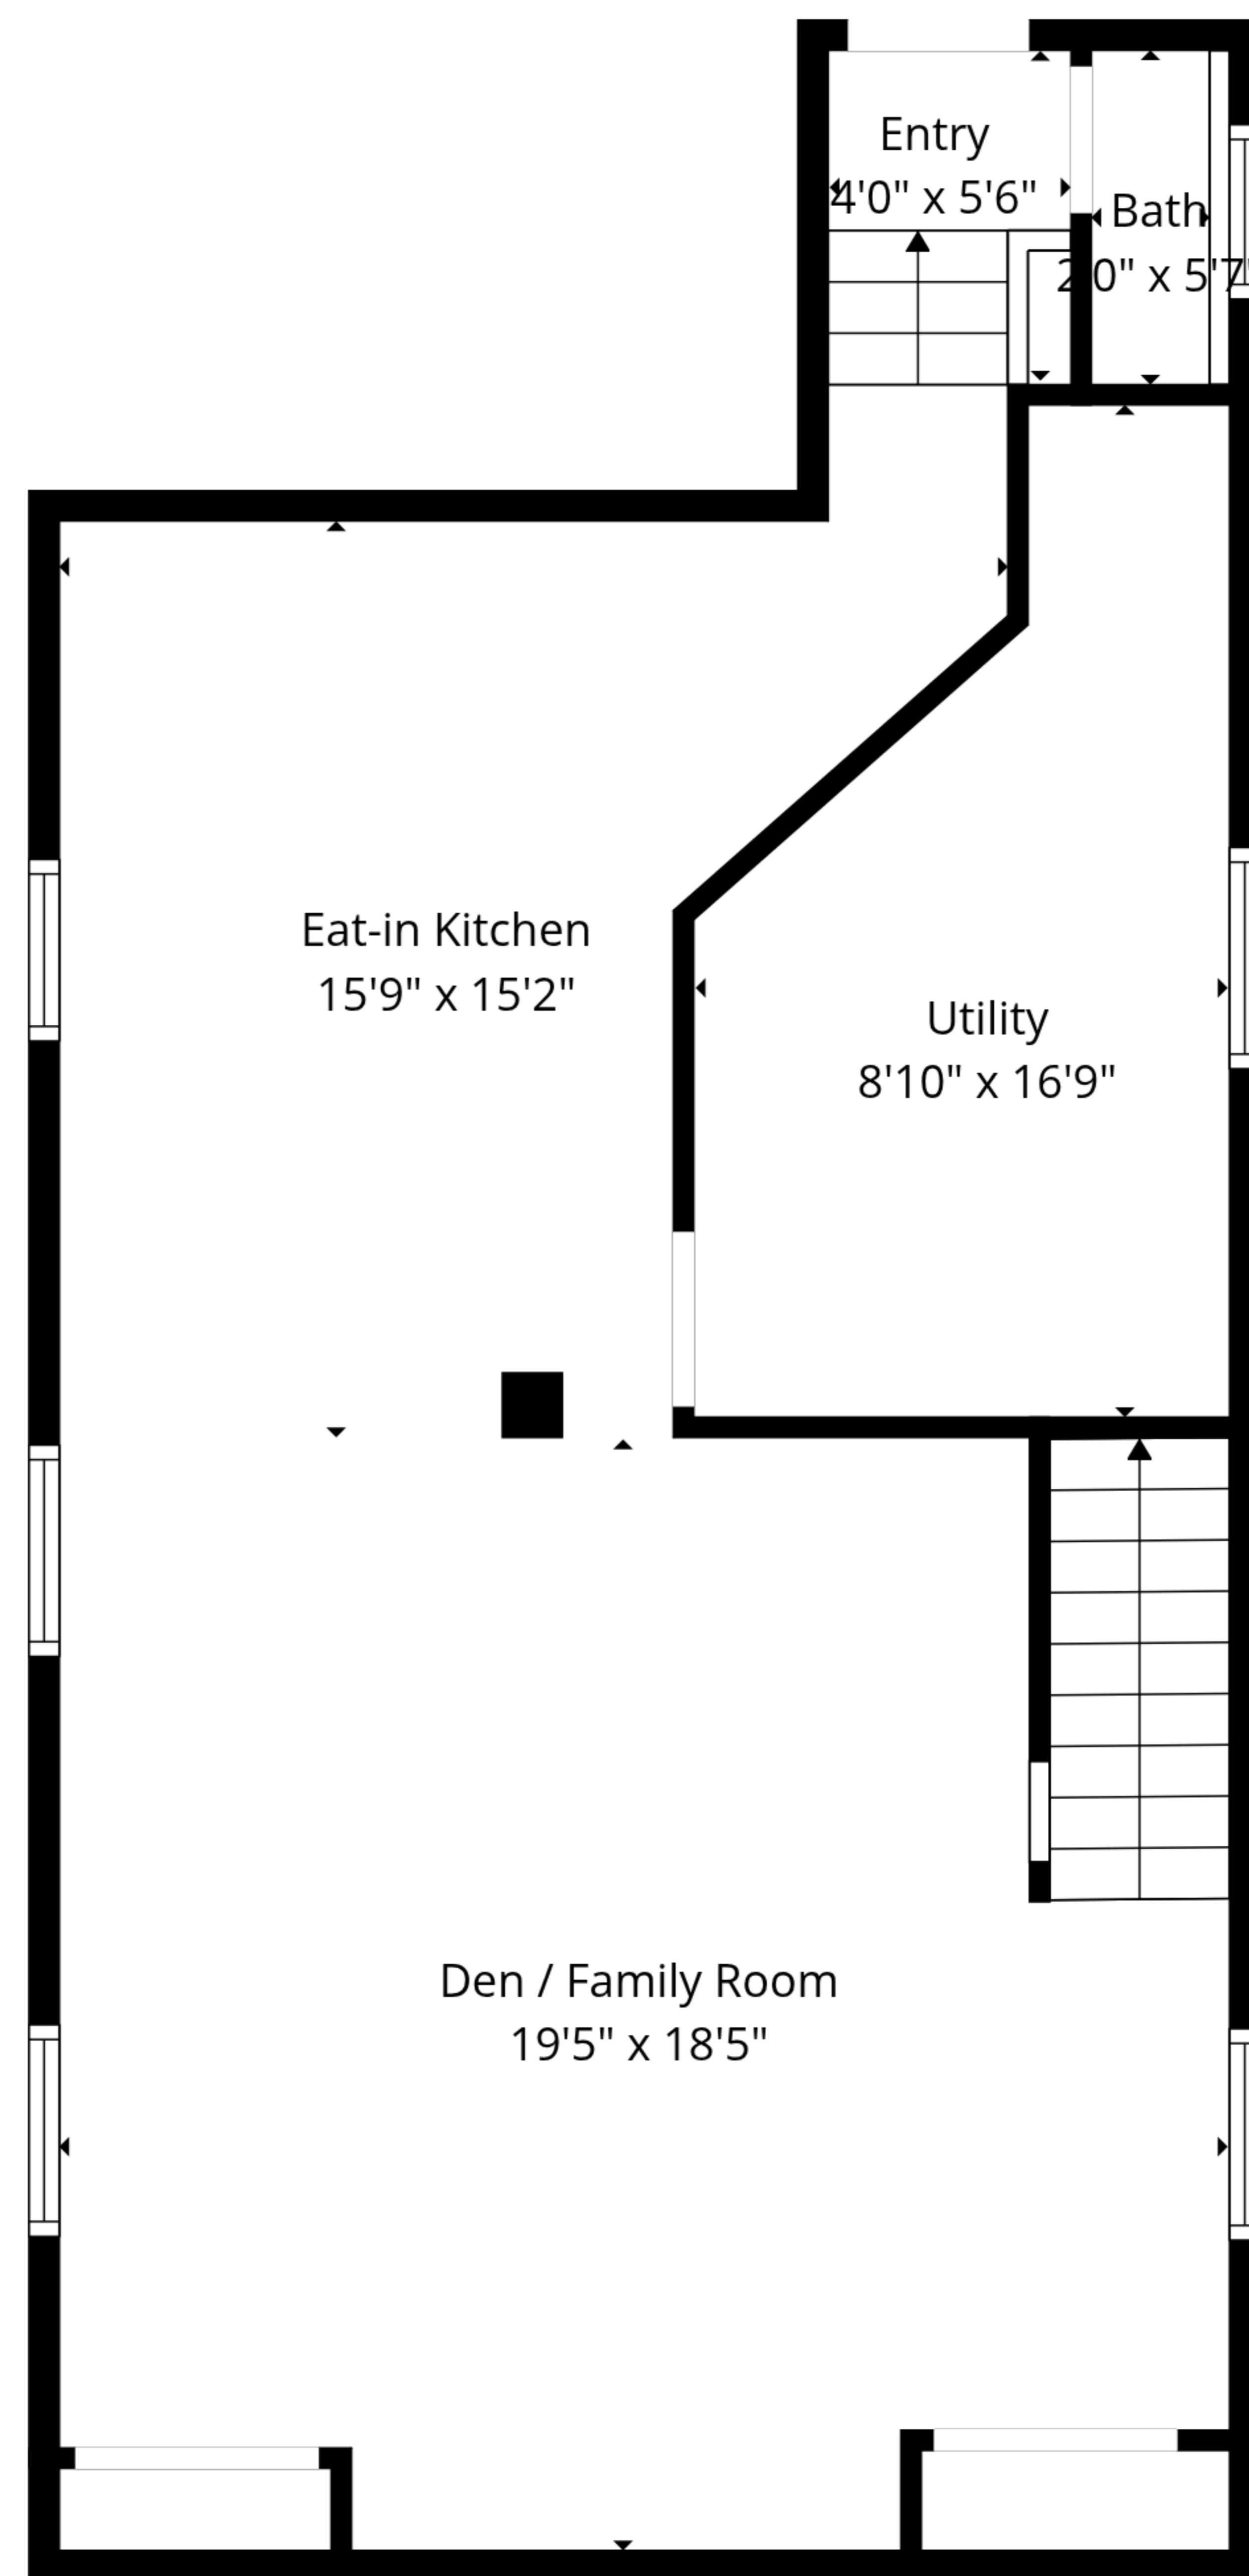

TOTAL: 1346 sq. ft
Basement: 590 sq. ft, 1st floor: 756 sq. ft
EXCLUDED AREAS: UTILITY: 115 sq. ft, PORCH: 124 sq. ft, WALLS: 120 sq. ft

TOTAL: 1346 sq. ft

Basement: 590 sq. ft, 1st floor: 756 sq. ft

EXCLUDED AREAS: UTILITY: 115 sq. ft, PORCH: 124 sq. ft, WALLS: 120 sq. ft

Measurements Deemed Highly Reliable But Not Guaranteed. Measured By Cubicasa Tech.

Basement

1st Floor

TOTAL: 1346 sq. ft
 Basement: 590 sq. ft, 1st floor: 756 sq. ft
 EXCLUDED AREAS: UTILITY: 115 sq. ft, PORCH: 124 sq. ft, WALLS: 120 sq. ft