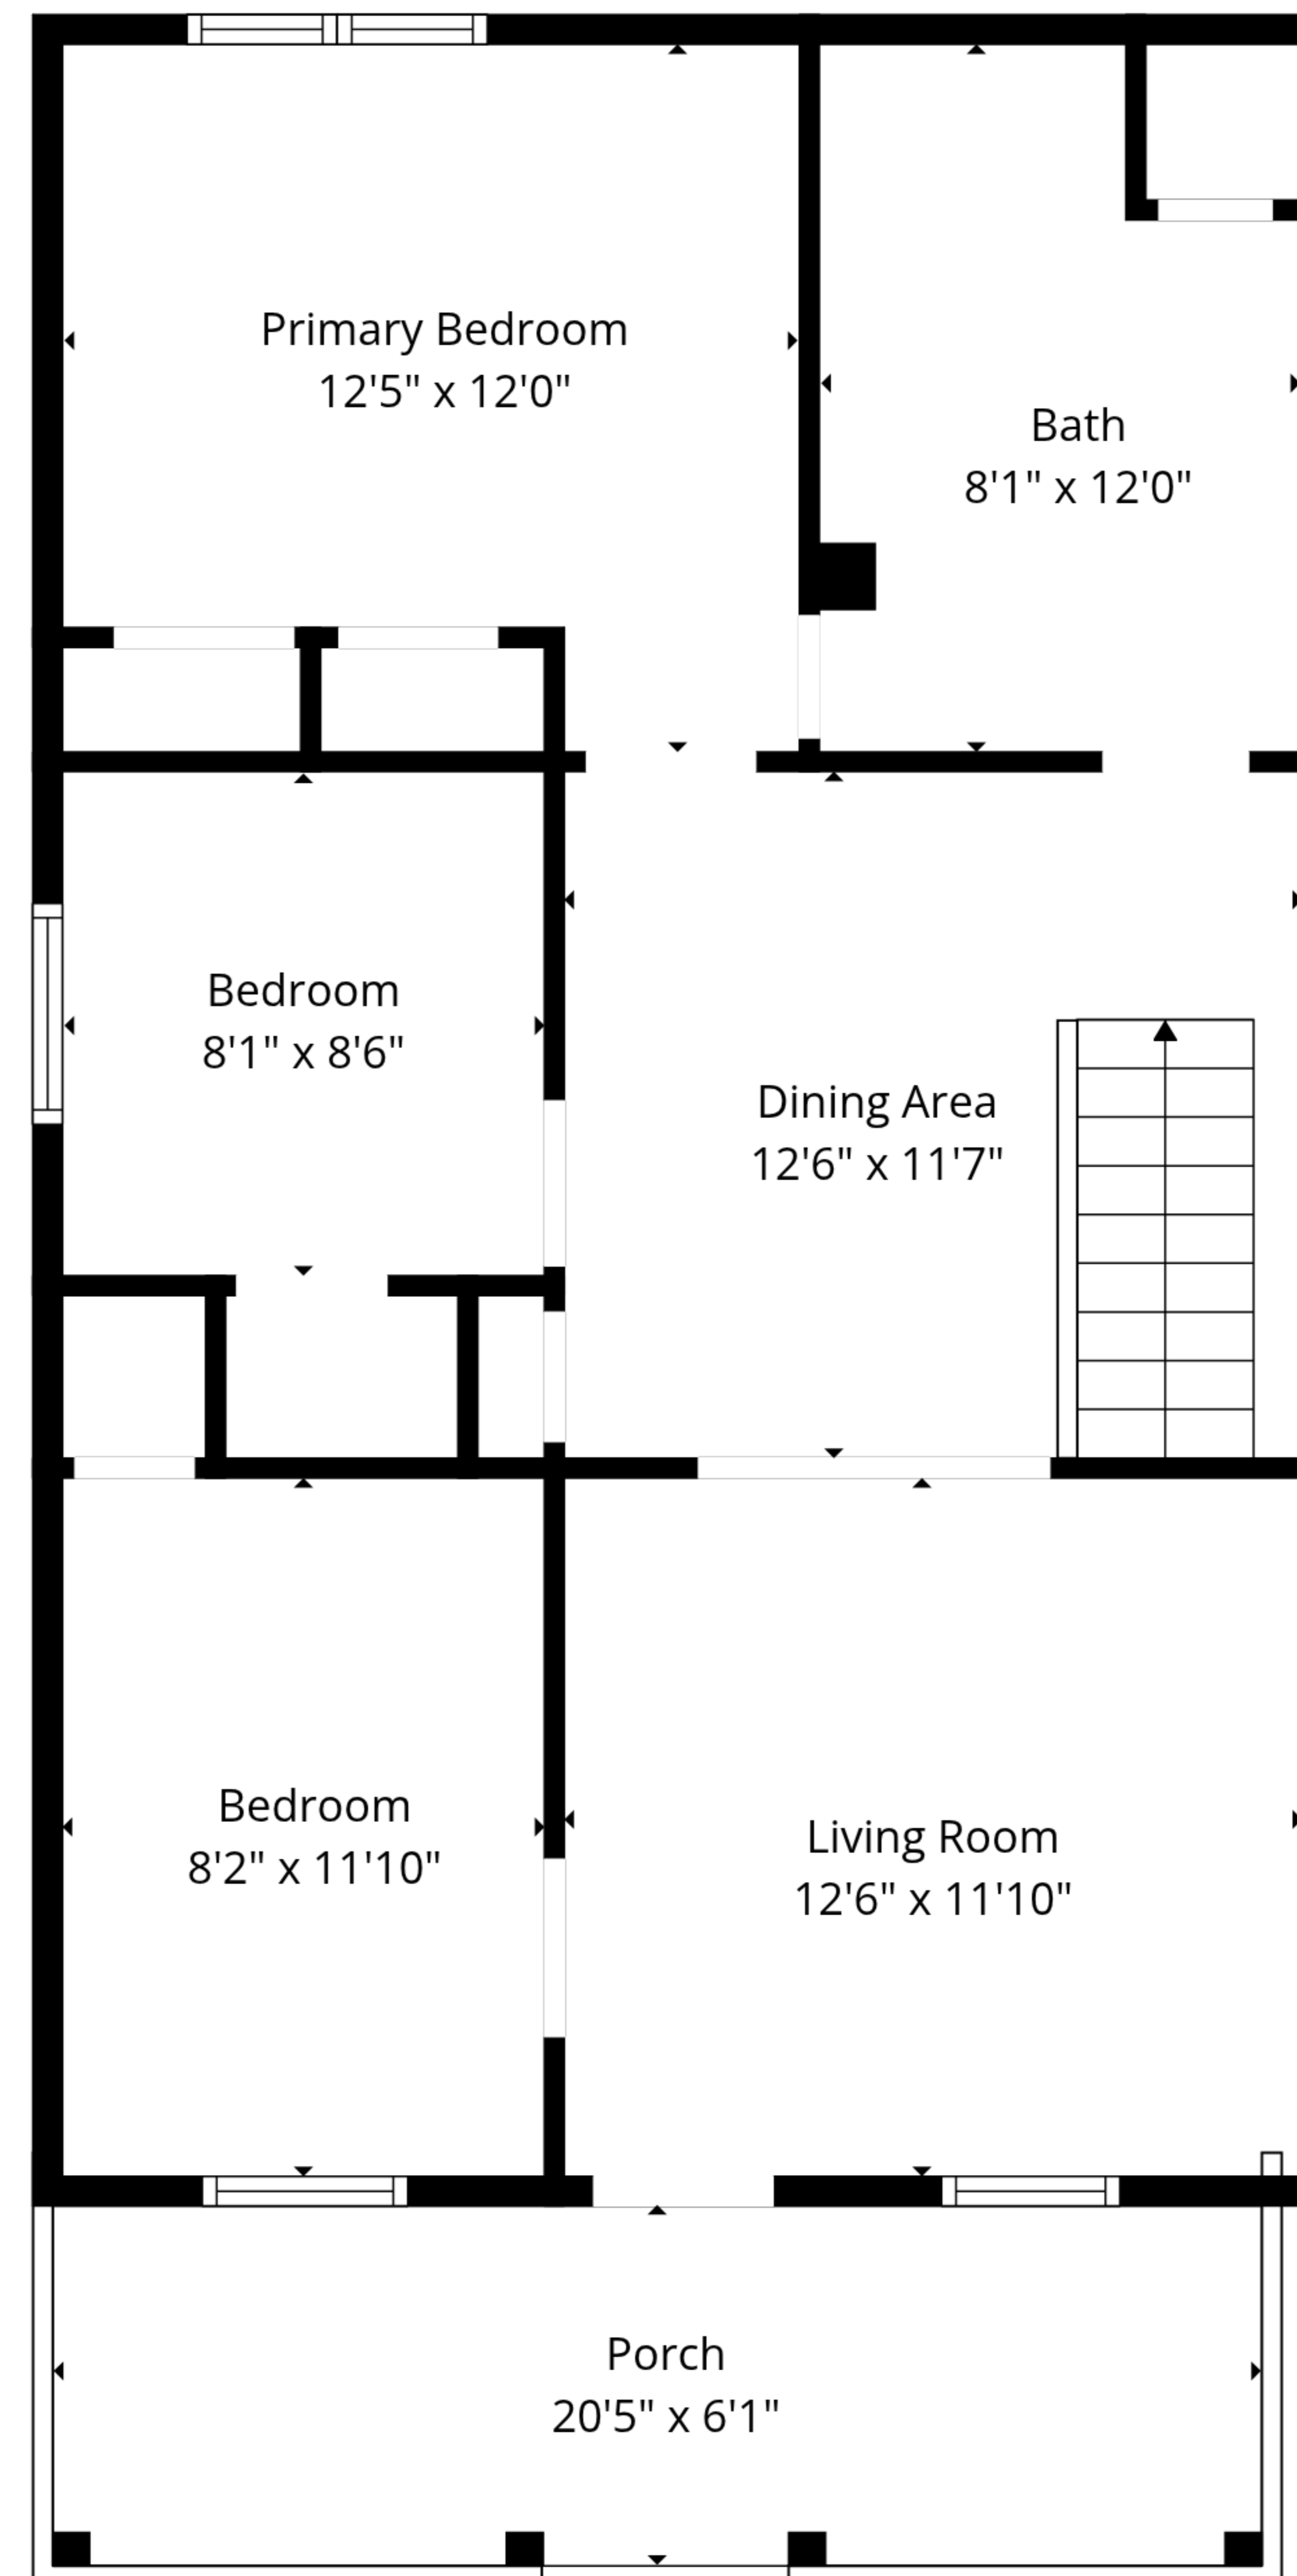

TOTAL: 1346 sq. ft
Basement: 590 sq. ft, 1st floor: 756 sq. ft
EXCLUDED AREAS: UTILITY: 115 sq. ft, PORCH: 124 sq. ft, WALLS: 120 sq. ft

TOTAL: 1346 sq. ft

Basement: 590 sq. ft, 1st floor: 756 sq. ft

EXCLUDED AREAS: UTILITY: 115 sq. ft, PORCH: 124 sq. ft, WALLS: 120 sq. ft

Measurements Deemed Highly Reliable But Not Guaranteed. Measured By Cubicasa Tech.

Basement

1st Floor

TOTAL: 1346 sq. ft
 Basement: 590 sq. ft, 1st floor: 756 sq. ft
 EXCLUDED AREAS: UTILITY: 115 sq. ft, PORCH: 124 sq. ft, WALLS: 120 sq. ft