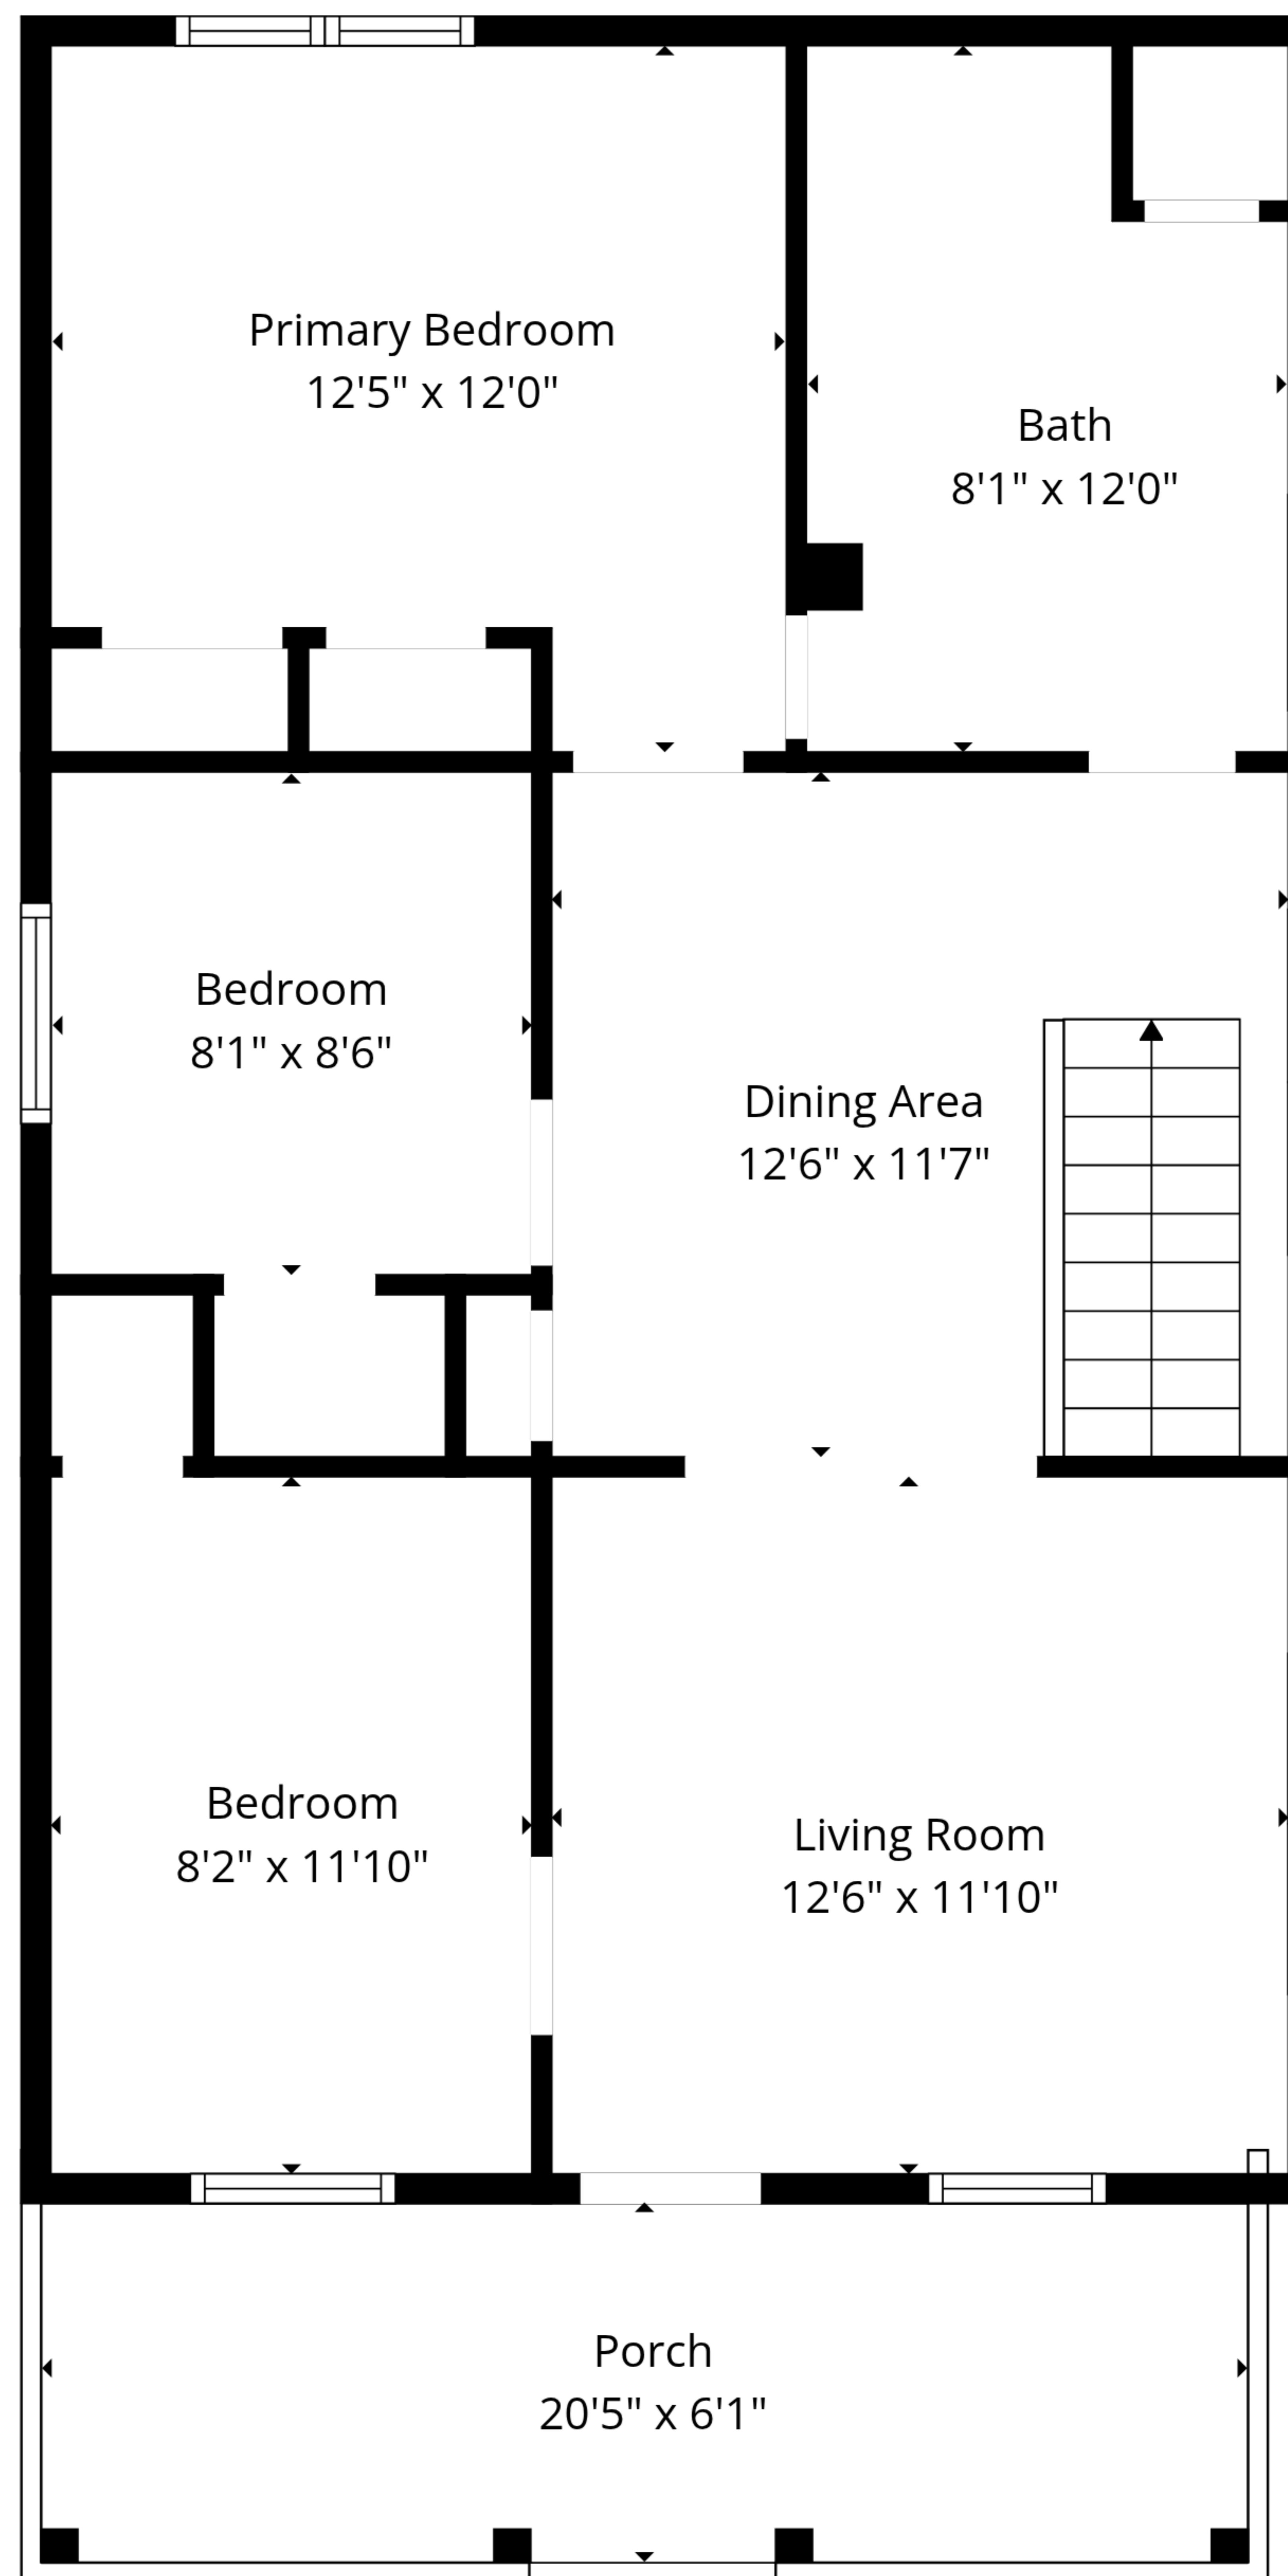

TOTAL: 1346 sq. ft
Basement: 590 sq. ft, 1st floor: 756 sq. ft
EXCLUDED AREAS: UTILITY: 115 sq. ft, PORCH: 124 sq. ft, WALLS: 120 sq. ft

TOTAL: 1346 sq. ft

Basement: 590 sq. ft, 1st floor: 756 sq. ft

EXCLUDED AREAS: UTILITY: 115 sq. ft, PORCH: 124 sq. ft, WALLS: 120 sq. ft

Measurements Deemed Highly Reliable But Not Guaranteed. Measured By Cubicasa Tech.

Basement

1st Floor

TOTAL: 1346 sq. ft
 Basement: 590 sq. ft, 1st floor: 756 sq. ft
 EXCLUDED AREAS: UTILITY: 115 sq. ft, PORCH: 124 sq. ft, WALLS: 120 sq. ft