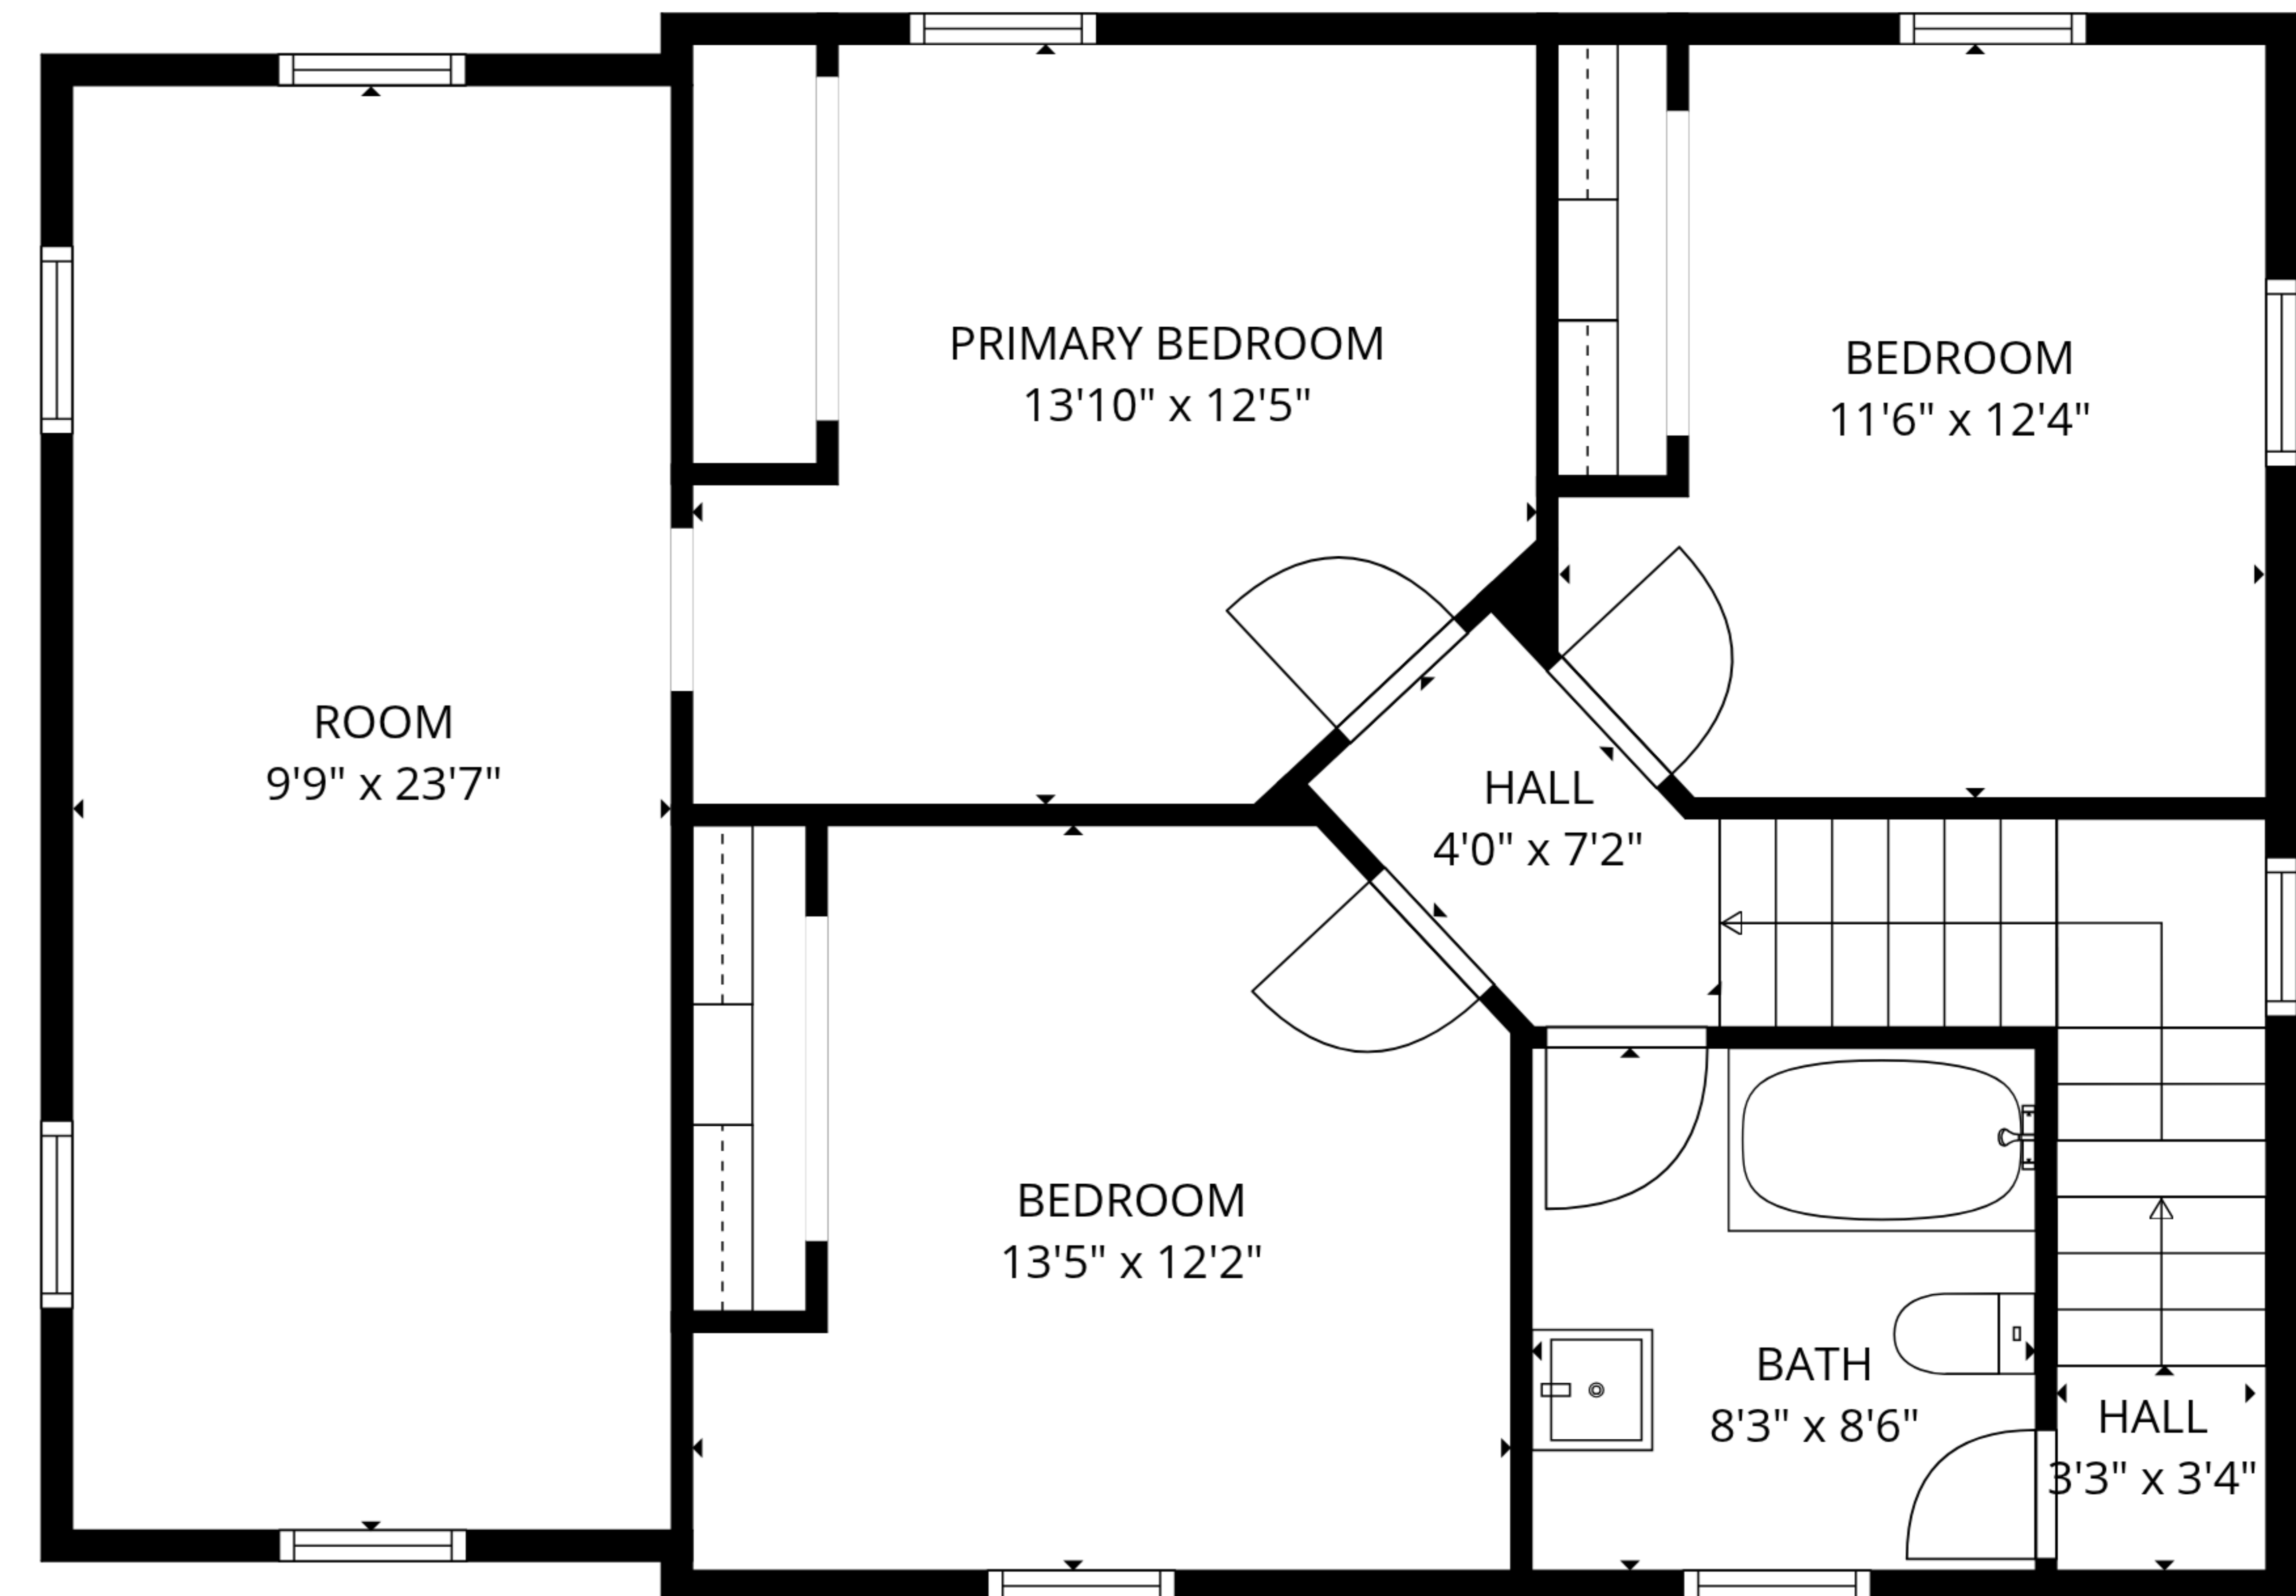

TOTAL: 1837 sq. ft

1st floor: 956 sq. ft, 2nd floor: 881 sq. ft

EXCLUDED AREAS: UNDEFINED: 13 sq. ft, WALLS: 125 sq. ft

TOTAL: 1837 sq. ft

1st floor: 956 sq. ft, 2nd floor: 881 sq. ft

EXCLUDED AREAS: UNDEFINED: 13 sq. ft, WALLS: 125 sq. ft

1st floor

2nd floor

TOTAL: 1837 sq. ft
 1st floor: 956 sq. ft, 2nd floor: 881 sq. ft
 EXCLUDED AREAS: UNDEFINED: 13 sq. ft, WALLS: 125 sq. ft