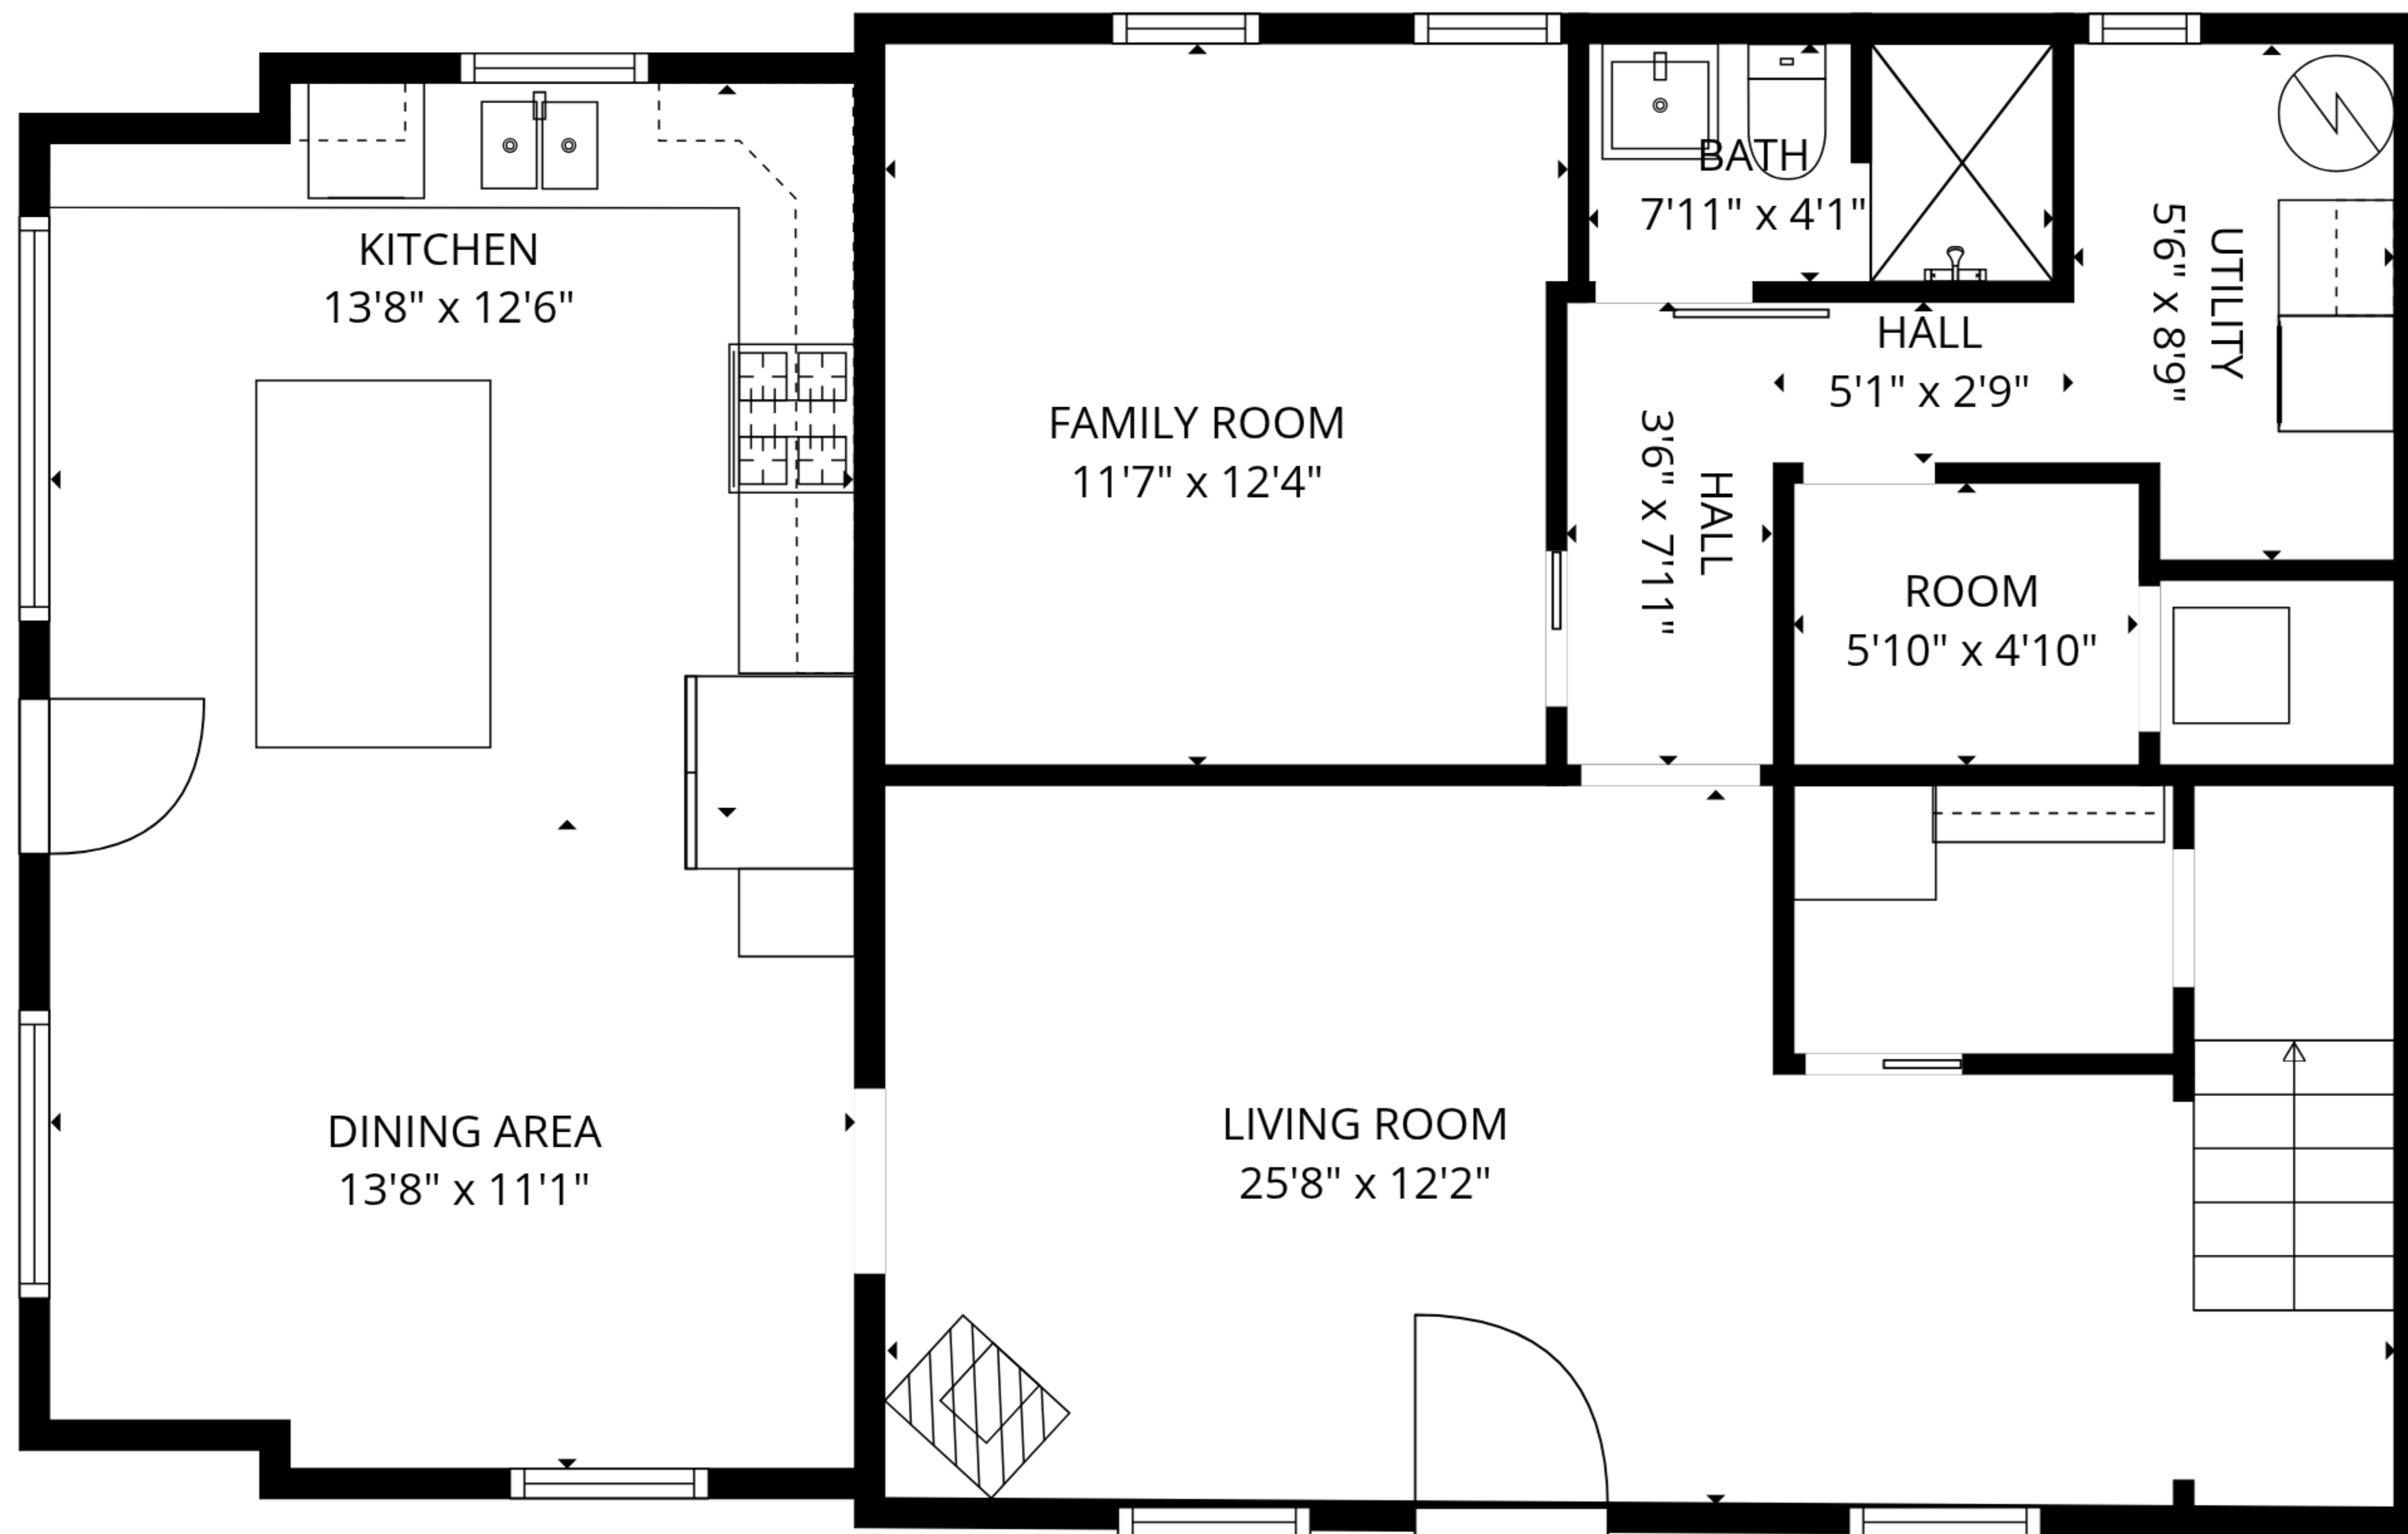

TOTAL: 1837 sq. ft

1st floor: 956 sq. ft, 2nd floor: 881 sq. ft

EXCLUDED AREAS: UNDEFINED: 13 sq. ft, WALLS: 125 sq. ft

TOTAL: 1837 sq. ft

1st floor: 956 sq. ft, 2nd floor: 881 sq. ft

EXCLUDED AREAS: UNDEFINED: 13 sq. ft, WALLS: 125 sq. ft

1st floor

2nd floor

TOTAL: 1837 sq. ft
 1st floor: 956 sq. ft, 2nd floor: 881 sq. ft
 EXCLUDED AREAS: UNDEFINED: 13 sq. ft, WALLS: 125 sq. ft