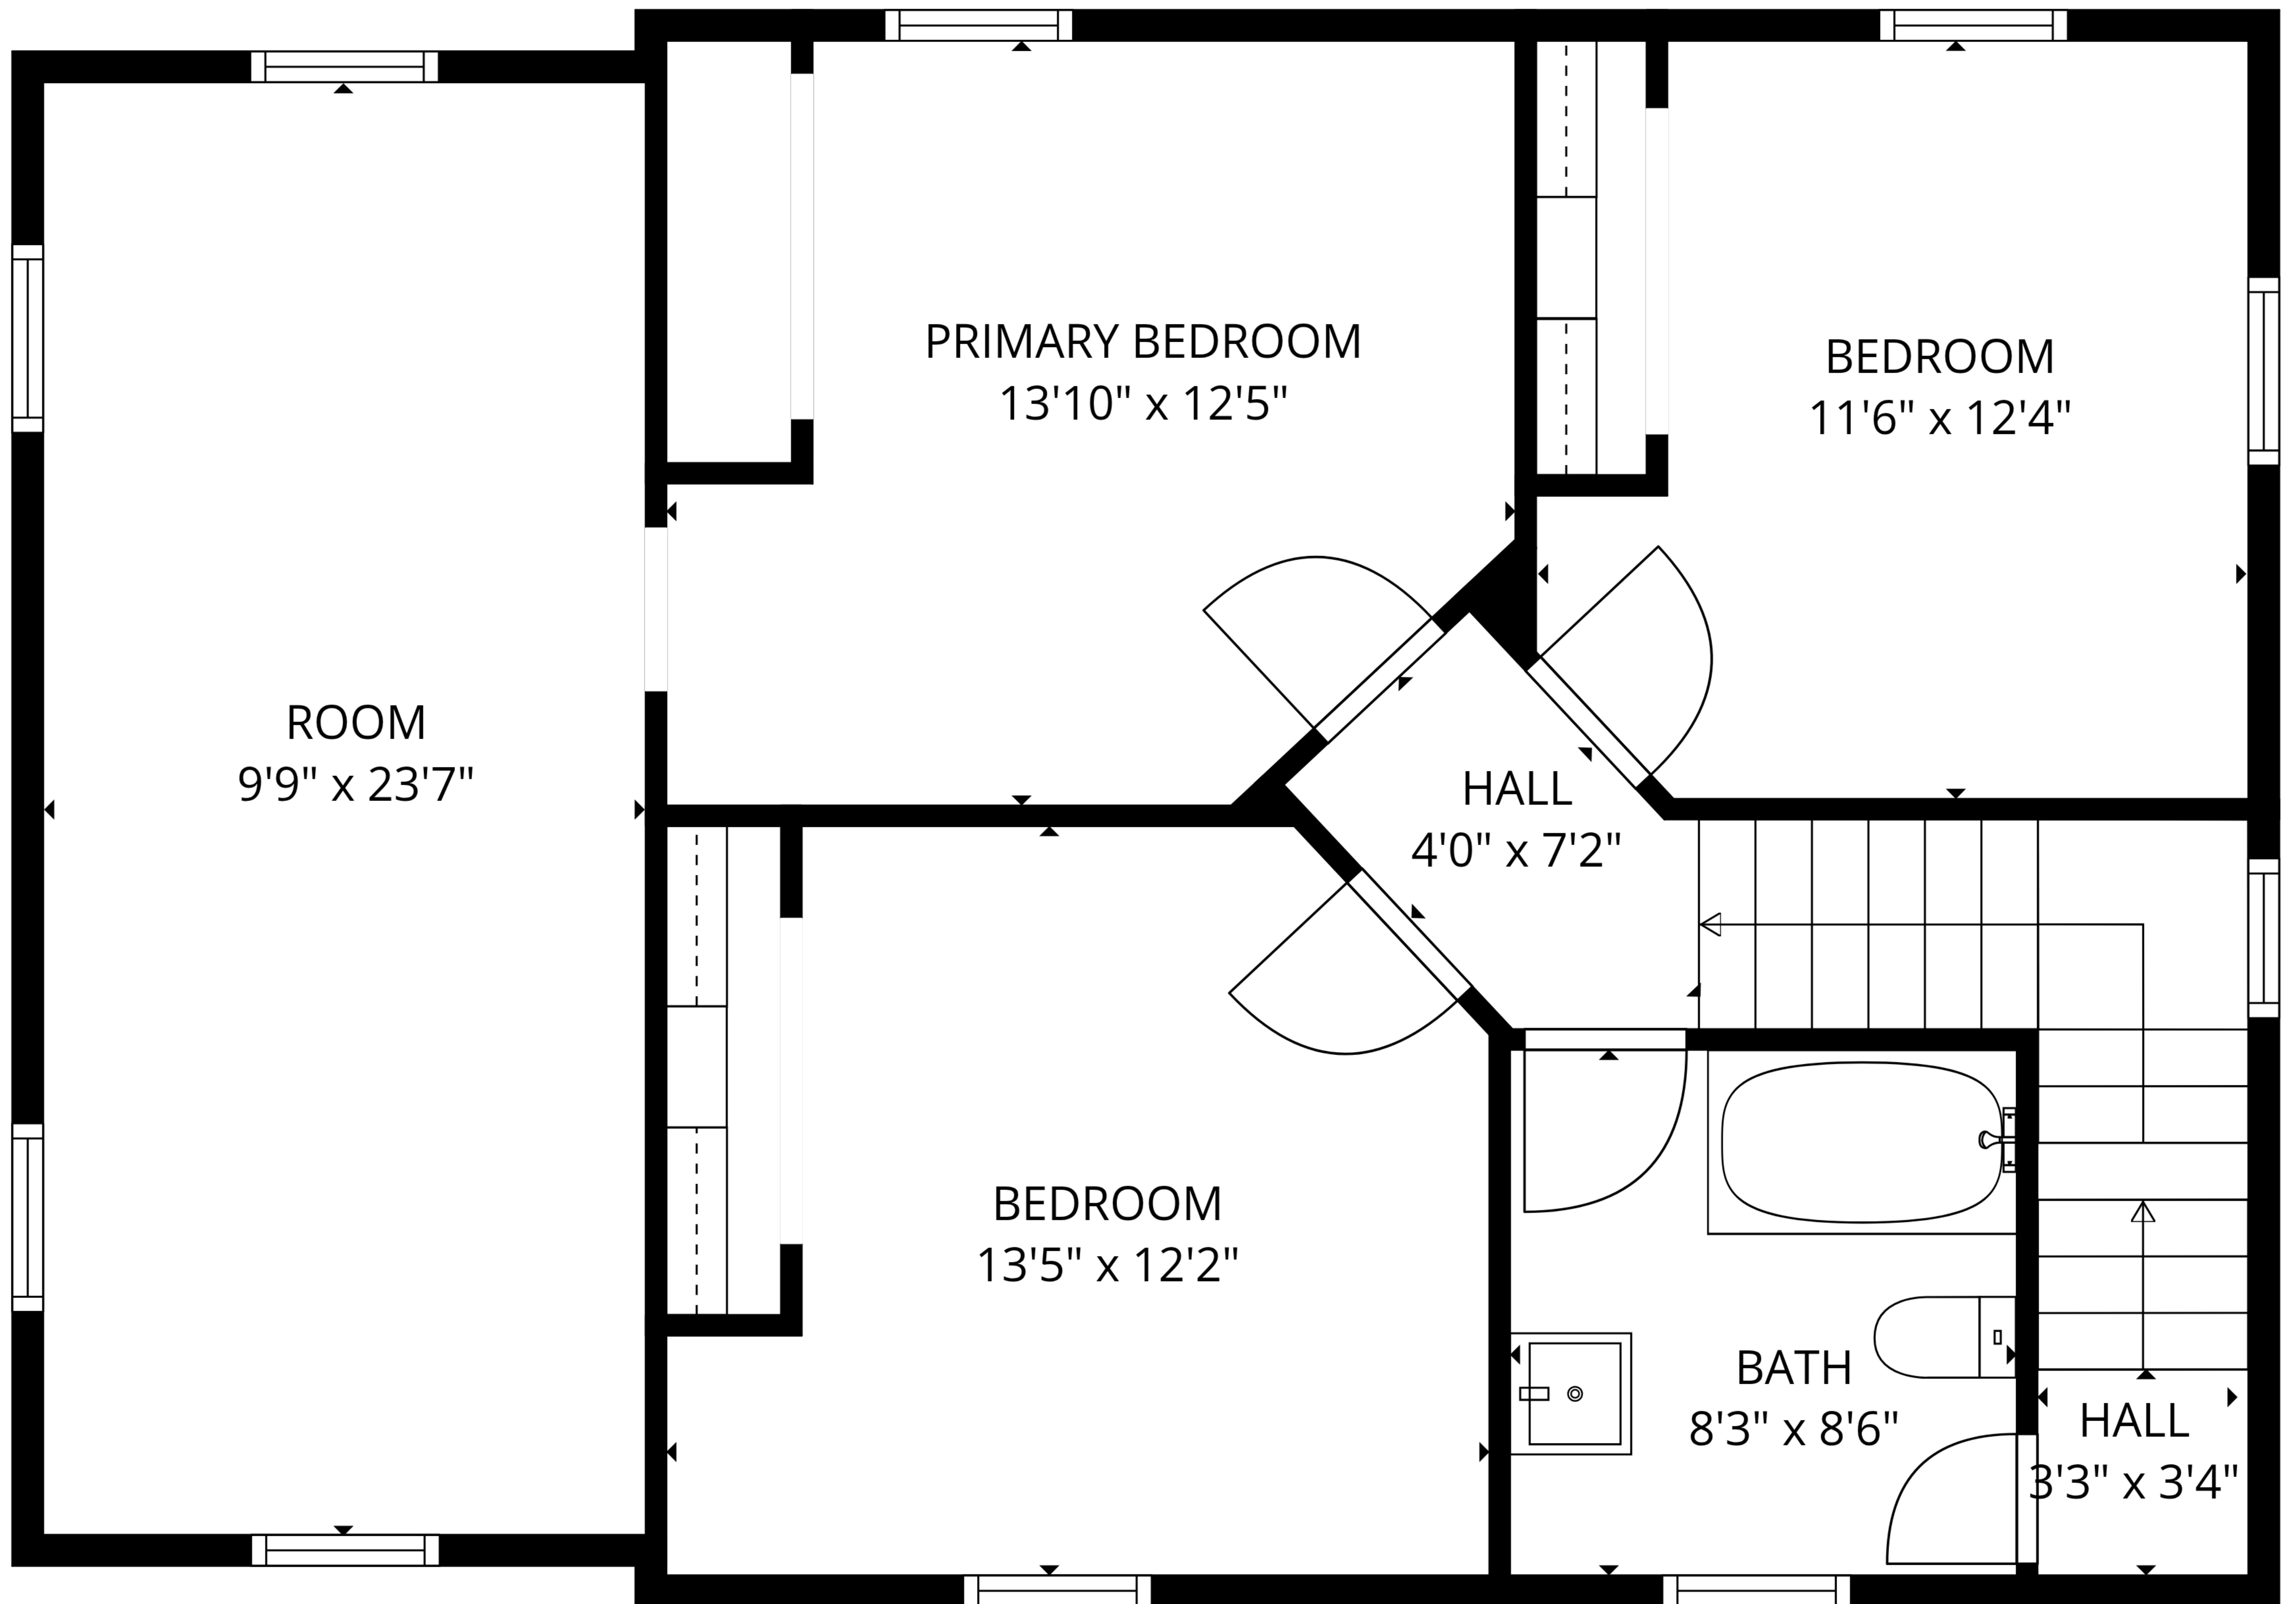

TOTAL: 1837 sq. ft

1st floor: 956 sq. ft, 2nd floor: 881 sq. ft

EXCLUDED AREAS: UNDEFINED: 13 sq. ft, WALLS: 125 sq. ft

TOTAL: 1837 sq. ft

1st floor: 956 sq. ft, 2nd floor: 881 sq. ft

EXCLUDED AREAS: UNDEFINED: 13 sq. ft, WALLS: 125 sq. ft

1st floor

2nd floor

TOTAL: 1837 sq. ft
 1st floor: 956 sq. ft, 2nd floor: 881 sq. ft
 EXCLUDED AREAS: UNDEFINED: 13 sq. ft, WALLS: 125 sq. ft